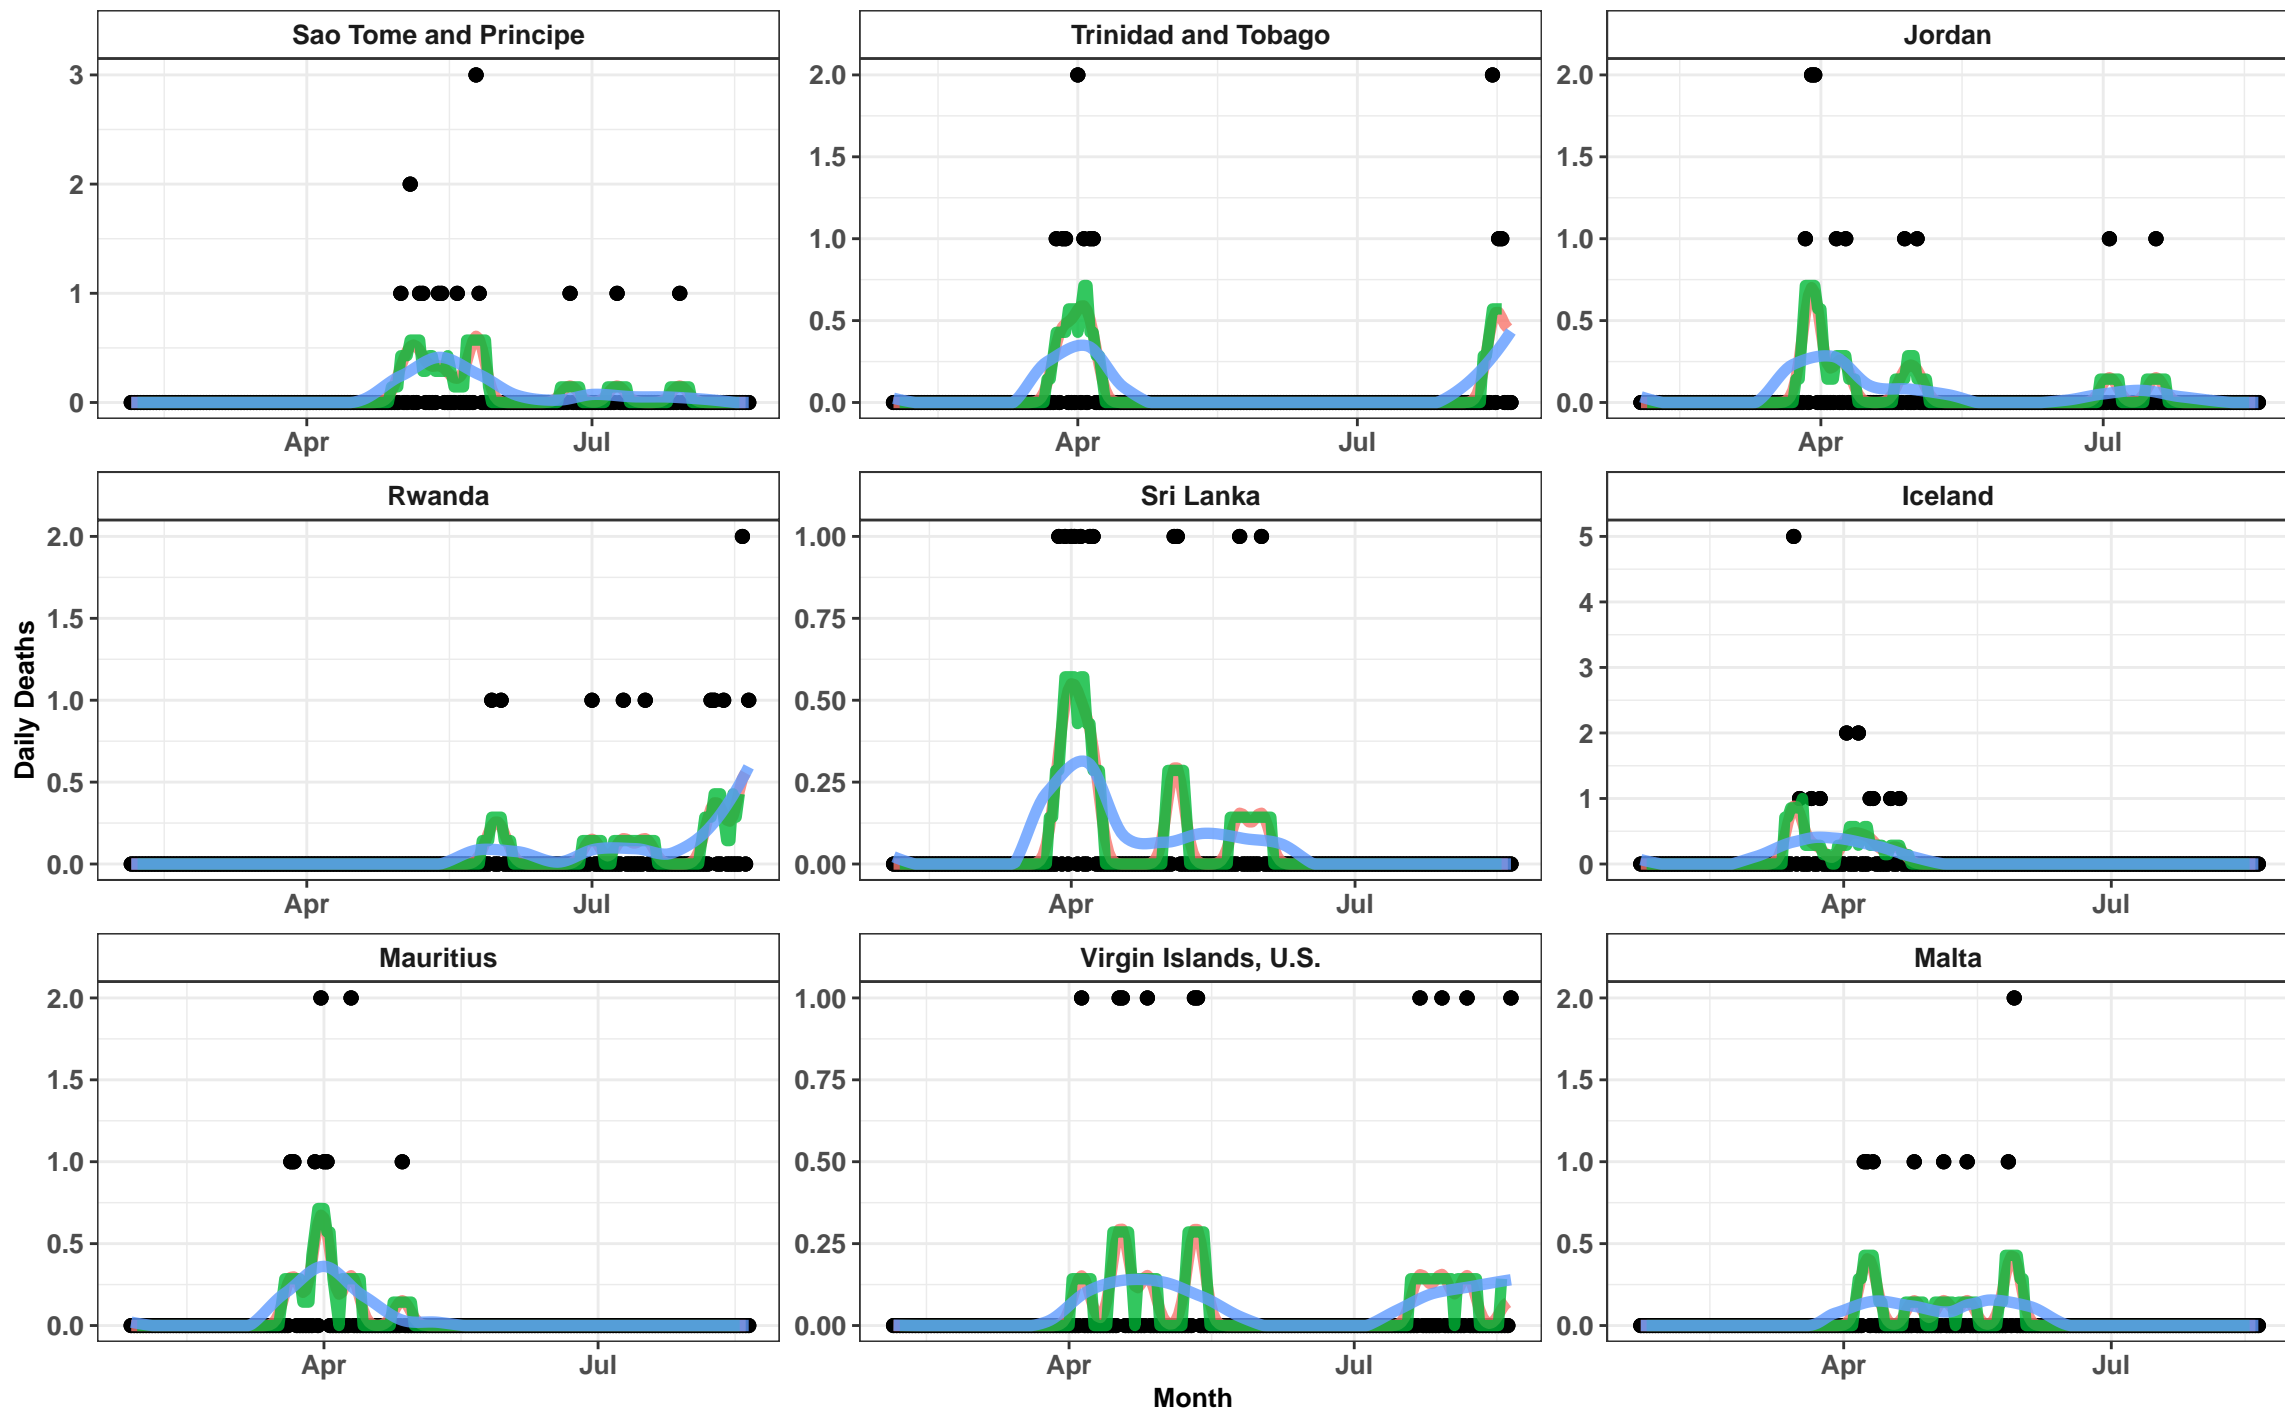

3 X 10 Day Rolling Average 7 Day Rolling Average Loess

3 X 10 Day Rolling Average 7 Day Rolling Average Loess

3 X 10 Day Rolling Average 7 Day Rolling Average Loess

3 X 10 Day Rolling Average 7 Day Rolling Average Loess

3 X 10 Day Rolling Average 7 Day Rolling Average Loess

3 X 10 Day Rolling Average 7 Day Rolling Average Loess

Month

3 X 10 Day Rolling Average 7 Day Rolling Average Loess

3 X 10 Day Rolling Average 7 Day Rolling Average Loess

Month

3 X 10 Day Rolling Average 7 Day Rolling Average Loess

3 X 10 Day Rolling Average 7 Day Rolling Average Loess

3 X 10 Day Rolling Average 7 Day Rolling Average Loess

3 X 10 Day Rolling Average 7 Day Rolling Average Loess

3 X 10 Day Rolling Average 7 Day Rolling Average Loess

Month

3 X 10 Day Rolling Average 7 Day Rolling Average Loess

Month