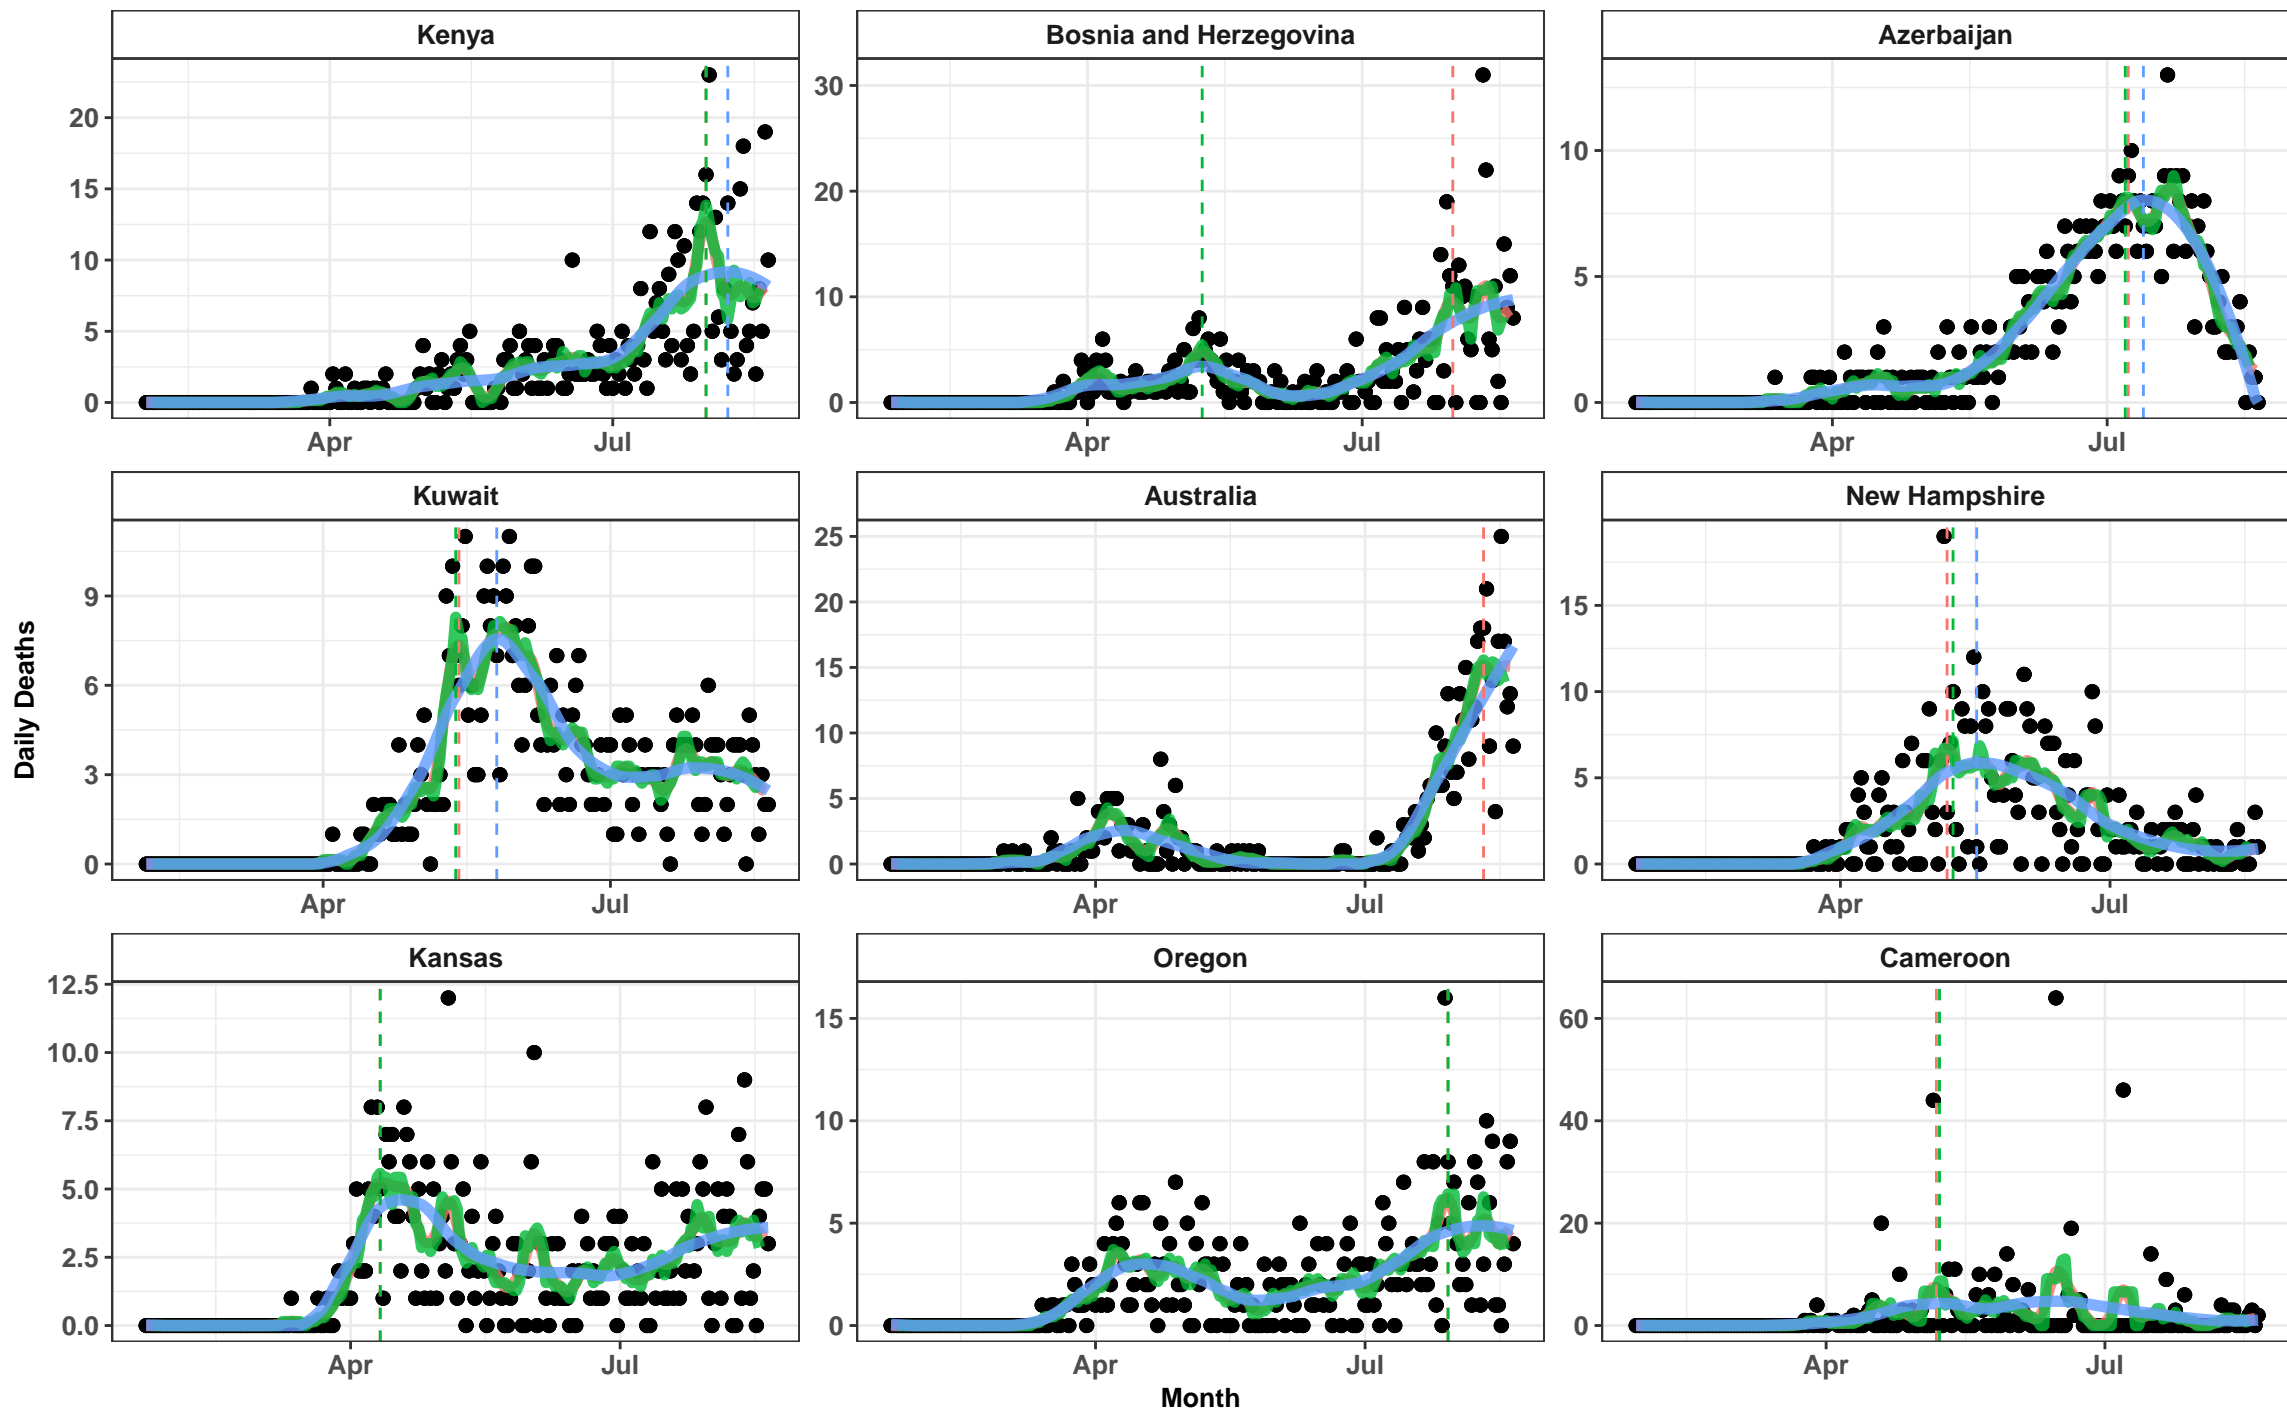

Month

3 X 10 Day Rolling Average 7 Day Rolling Average Loess

Month

3 X 10 Day Rolling Average 7 Day Rolling Average Loess

3 X 10 Day Rolling Average 7 Day Rolling Average Loess

3 X 10 Day Rolling Average 7 Day Rolling Average Loess

Month

3 X 10 Day Rolling Average 7 Day Rolling Average Loess

3 X 10 Day Rolling Average 7 Day Rolling Average Loess

3 X 10 Day Rolling Average 7 Day Rolling Average Loess

3 X 10 Day Rolling Average 7 Day Rolling Average Loess

3 X 10 Day Rolling Average 7 Day Rolling Average Loess

3 X 10 Day Rolling Average 7 Day Rolling Average Loess

3 X 10 Day Rolling Average 7 Day Rolling Average Loess

3 X 10 Day Rolling Average 7 Day Rolling Average Loess

3 X 10 Day Rolling Average 7 Day Rolling Average Loess

3 X 10 Day Rolling Average 7 Day Rolling Average Loess

Month

3 X 10 Day Rolling Average 7 Day Rolling Average Loess

3 X 10 Day Rolling Average 7 Day Rolling Average Loess