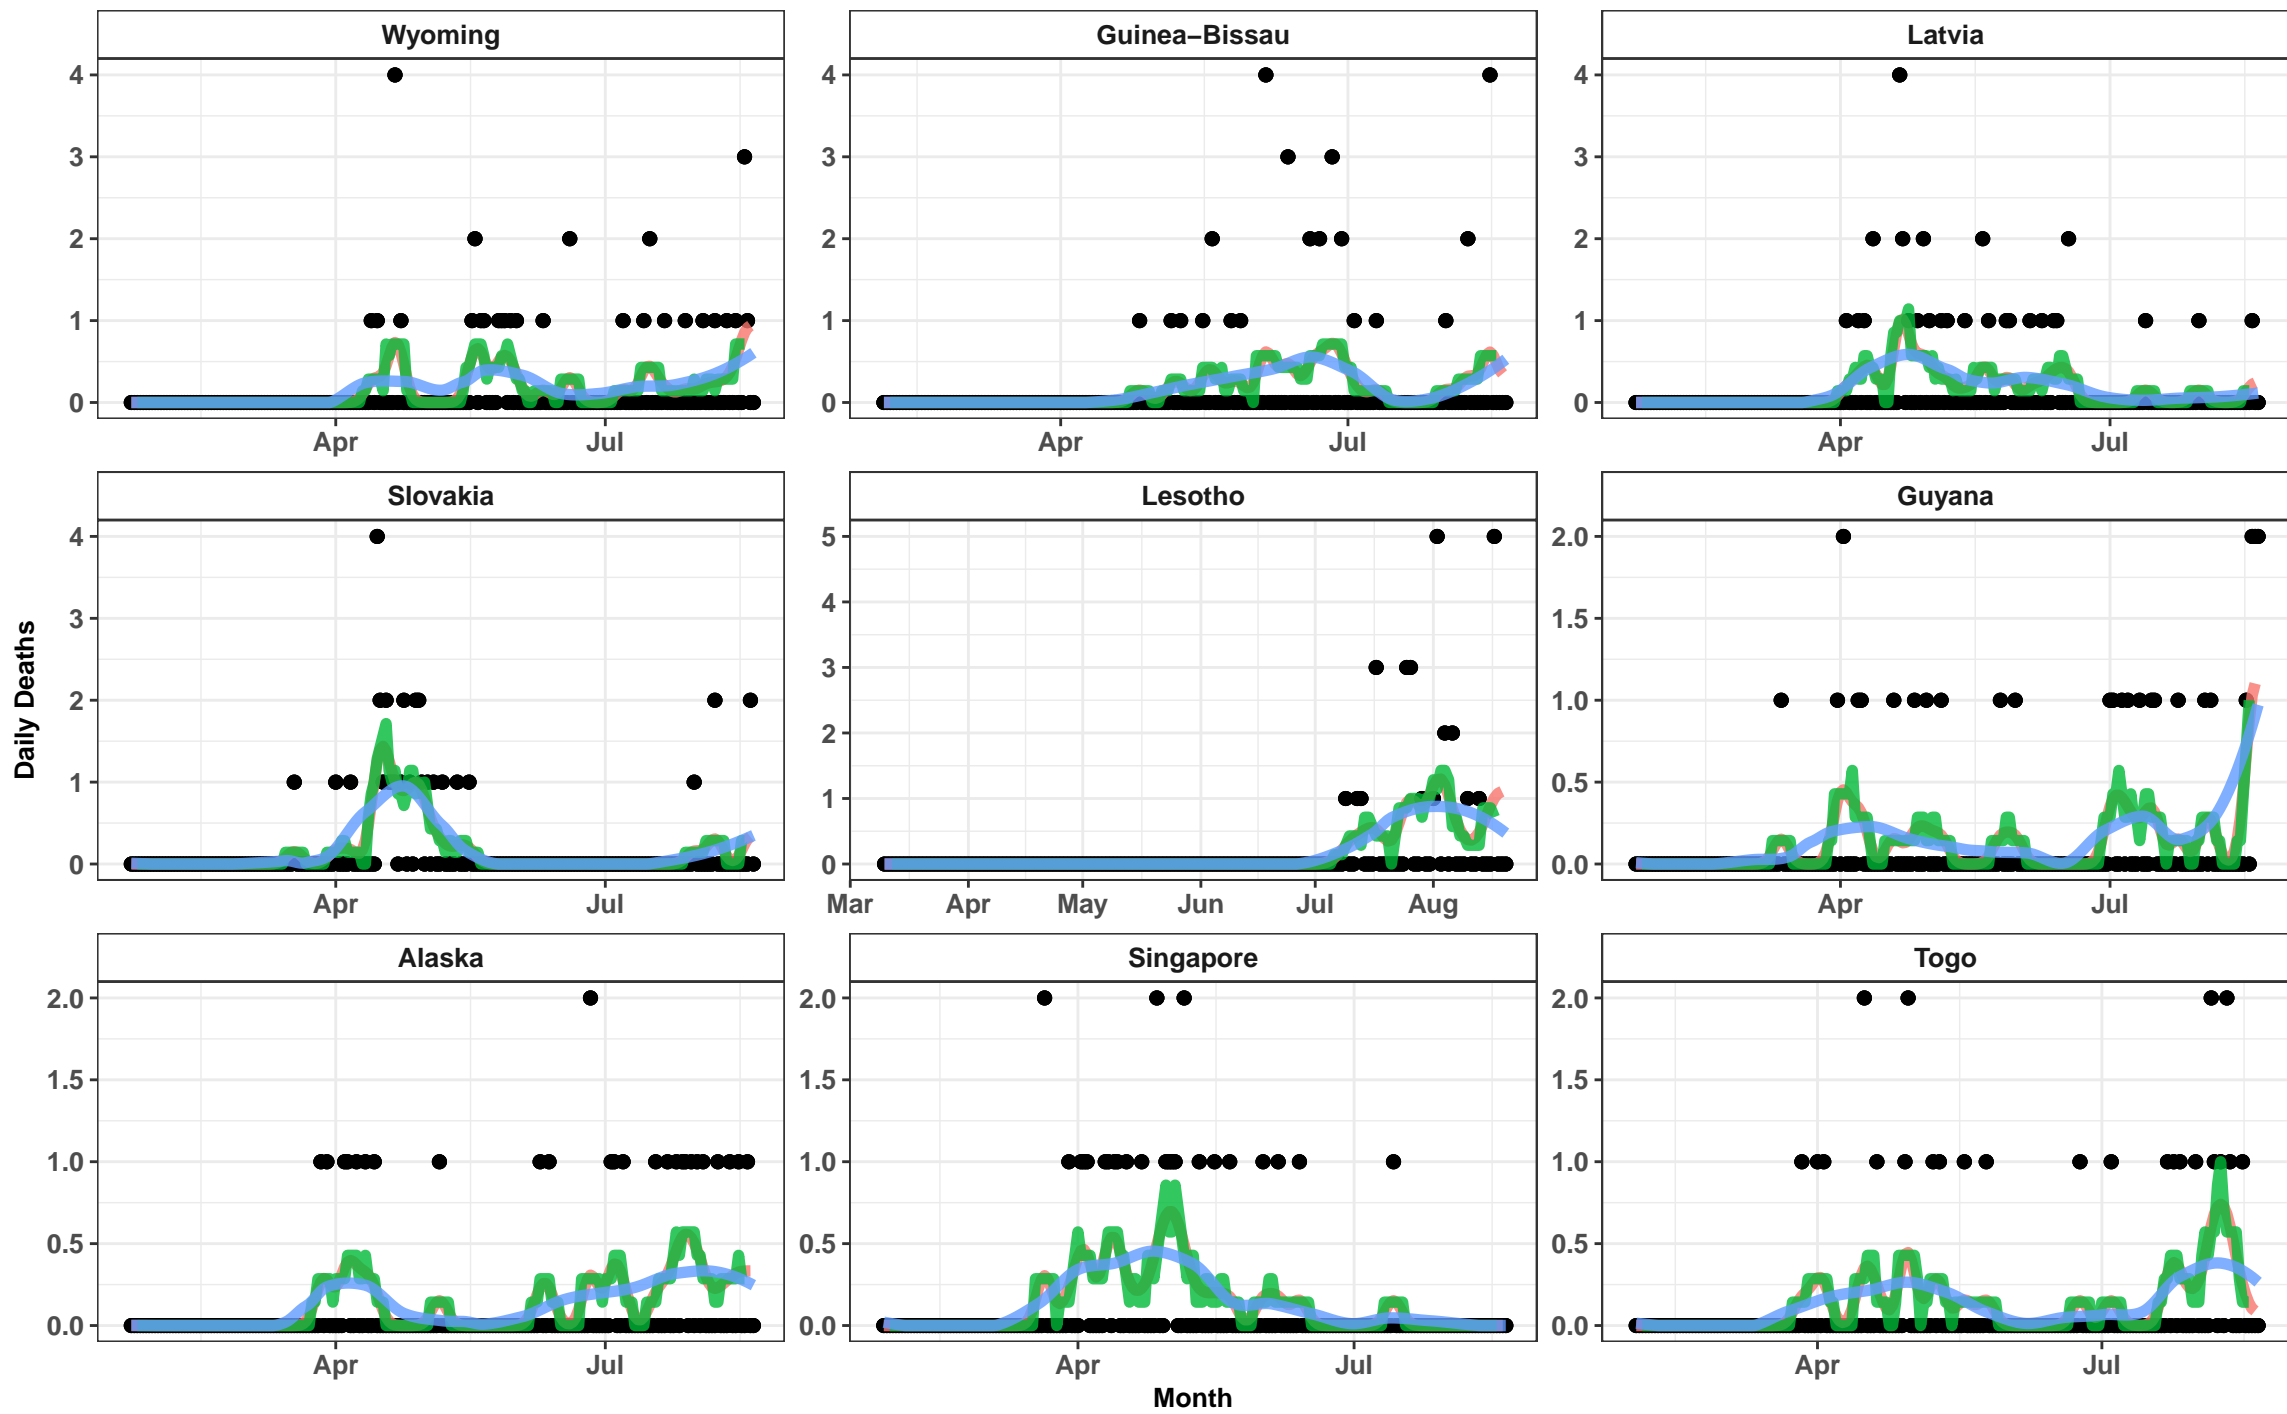

3 X 10 Day Rolling Average 7 Day Rolling Average Loess

3 X 10 Day Rolling Average 7 Day Rolling Average Loess

3 X 10 Day Rolling Average 7 Day Rolling Average Loess

3 X 10 Day Rolling Average 7 Day Rolling Average Loess

3 X 10 Day Rolling Average 7 Day Rolling Average Loess

3 X 10 Day Rolling Average 7 Day Rolling Average Loess

Month

3 X 10 Day Rolling Average 7 Day Rolling Average Loess

3 X 10 Day Rolling Average 7 Day Rolling Average Loess

Month

3 X 10 Day Rolling Average 7 Day Rolling Average Loess

3 X 10 Day Rolling Average 7 Day Rolling Average Loess

3 X 10 Day Rolling Average 7 Day Rolling Average Loess

3 X 10 Day Rolling Average 7 Day Rolling Average Loess

3 X 10 Day Rolling Average 7 Day Rolling Average Loess

Month

3 X 10 Day Rolling Average 7 Day Rolling Average Loess

Month