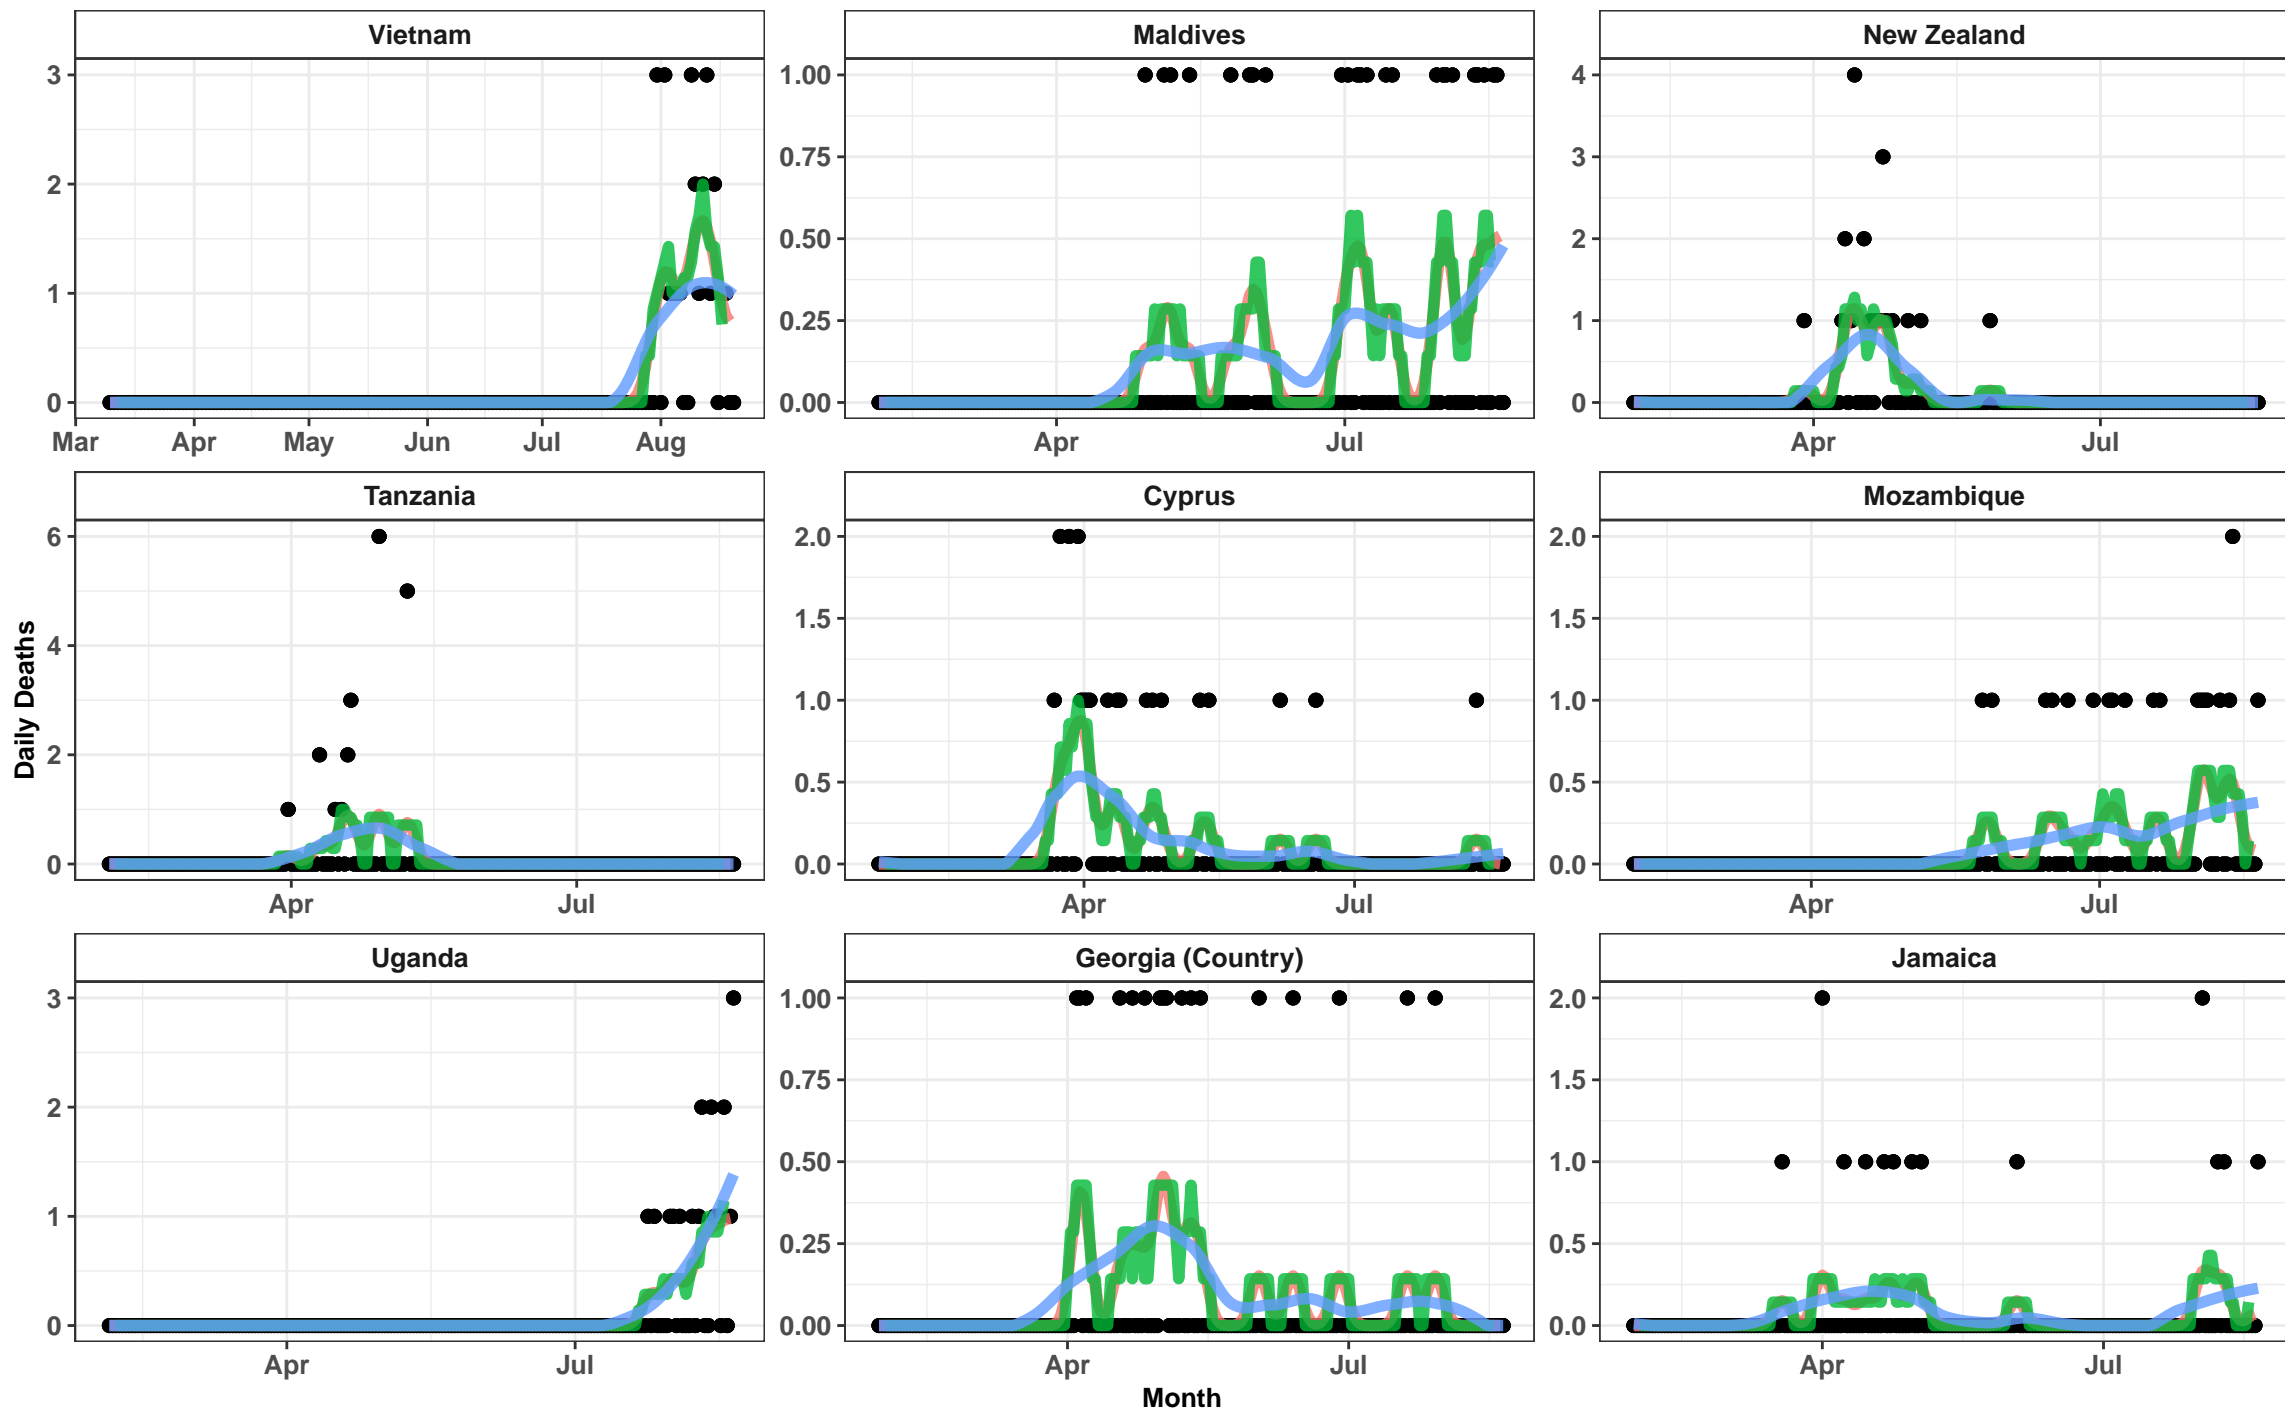

3 X 10 Day Rolling Average 7 Day Rolling Average Loess

3 X 10 Day Rolling Average 7 Day Rolling Average Loess

3 X 10 Day Rolling Average 7 Day Rolling Average Loess

3 X 10 Day Rolling Average 7 Day Rolling Average Loess

3 X 10 Day Rolling Average 7 Day Rolling Average Loess

3 X 10 Day Rolling Average 7 Day Rolling Average Loess

Month

3 X 10 Day Rolling Average 7 Day Rolling Average Loess

3 X 10 Day Rolling Average 7 Day Rolling Average Loess

Month

3 X 10 Day Rolling Average 7 Day Rolling Average Loess

3 X 10 Day Rolling Average 7 Day Rolling Average Loess

3 X 10 Day Rolling Average 7 Day Rolling Average Loess

3 X 10 Day Rolling Average 7 Day Rolling Average Loess

3 X 10 Day Rolling Average 7 Day Rolling Average Loess

Month

3 X 10 Day Rolling Average 7 Day Rolling Average Loess

Month