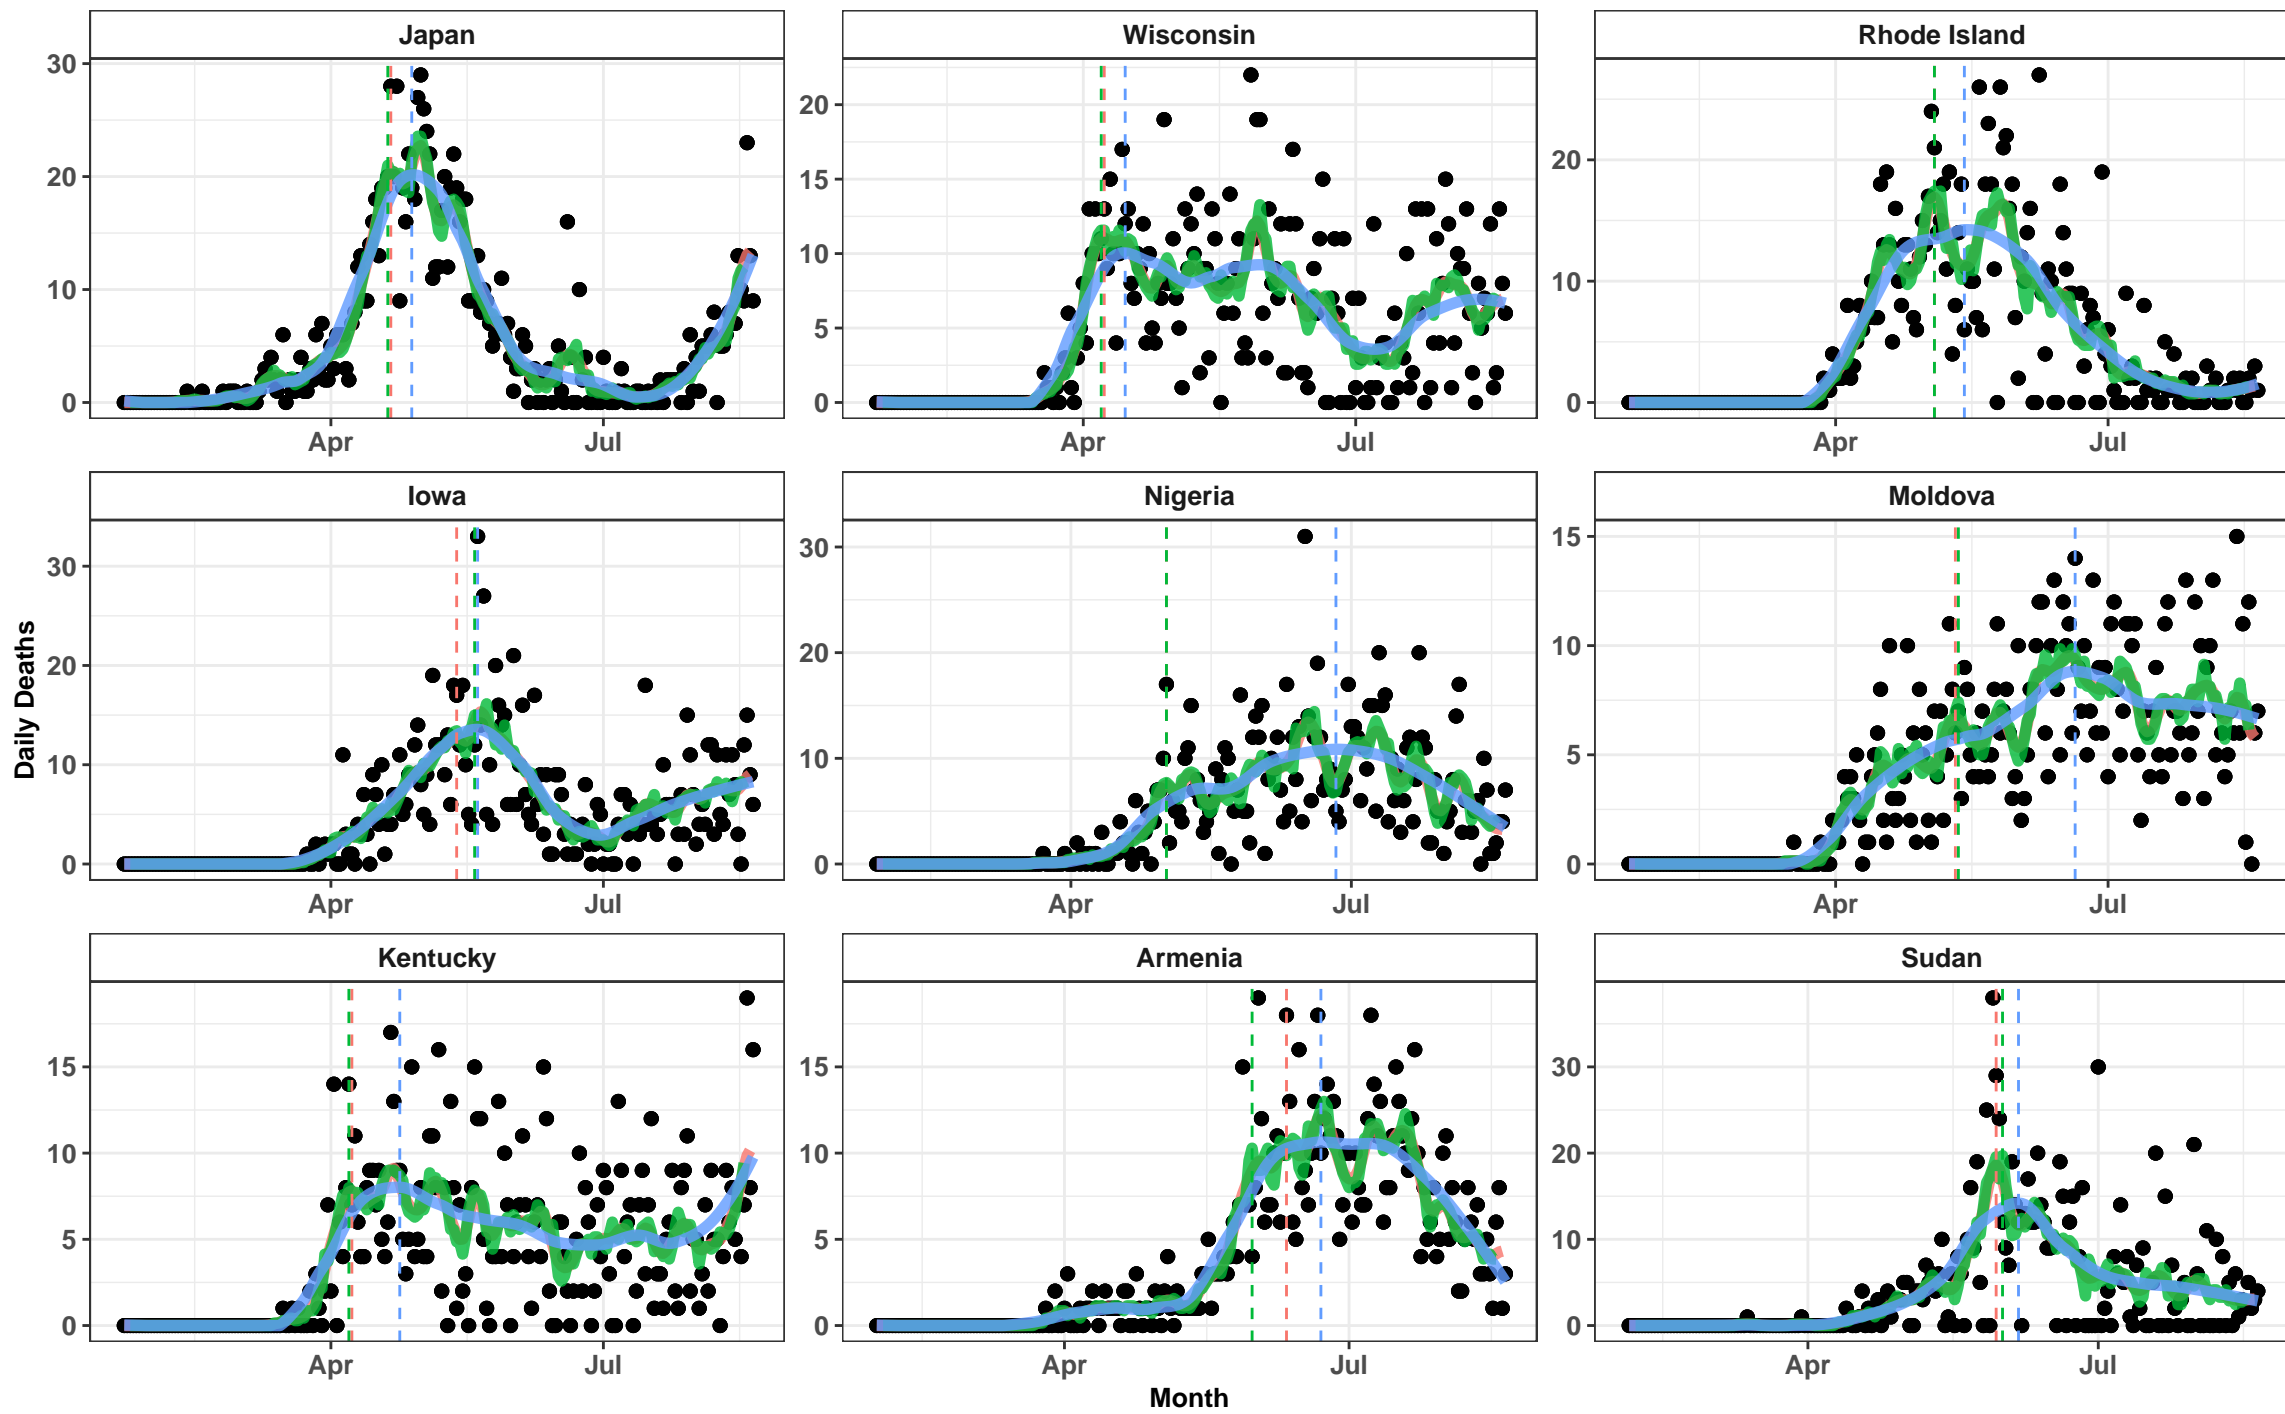

3 X 10 Day Rolling Average 7 Day Rolling Average Loess

Month

3 X 10 Day Rolling Average 7 Day Rolling Average Loess

3 X 10 Day Rolling Average 7 Day Rolling Average Loess

Month

3 X 10 Day Rolling Average 7 Day Rolling Average Loess

Month

3 X 10 Day Rolling Average 7 Day Rolling Average Loess

Month

3 X 10 Day Rolling Average 7 Day Rolling Average Loess

3 X 10 Day Rolling Average 7 Day Rolling Average Loess

3 X 10 Day Rolling Average 7 Day Rolling Average Loess

Month

3 X 10 Day Rolling Average 7 Day Rolling Average Loess

3 X 10 Day Rolling Average 7 Day Rolling Average Loess

3 X 10 Day Rolling Average 7 Day Rolling Average Loess

3 X 10 Day Rolling Average 7 Day Rolling Average Loess

3 X 10 Day Rolling Average 7 Day Rolling Average Loess

3 X 10 Day Rolling Average 7 Day Rolling Average Loess

3 X 10 Day Rolling Average 7 Day Rolling Average Loess

3 X 10 Day Rolling Average 7 Day Rolling Average Loess