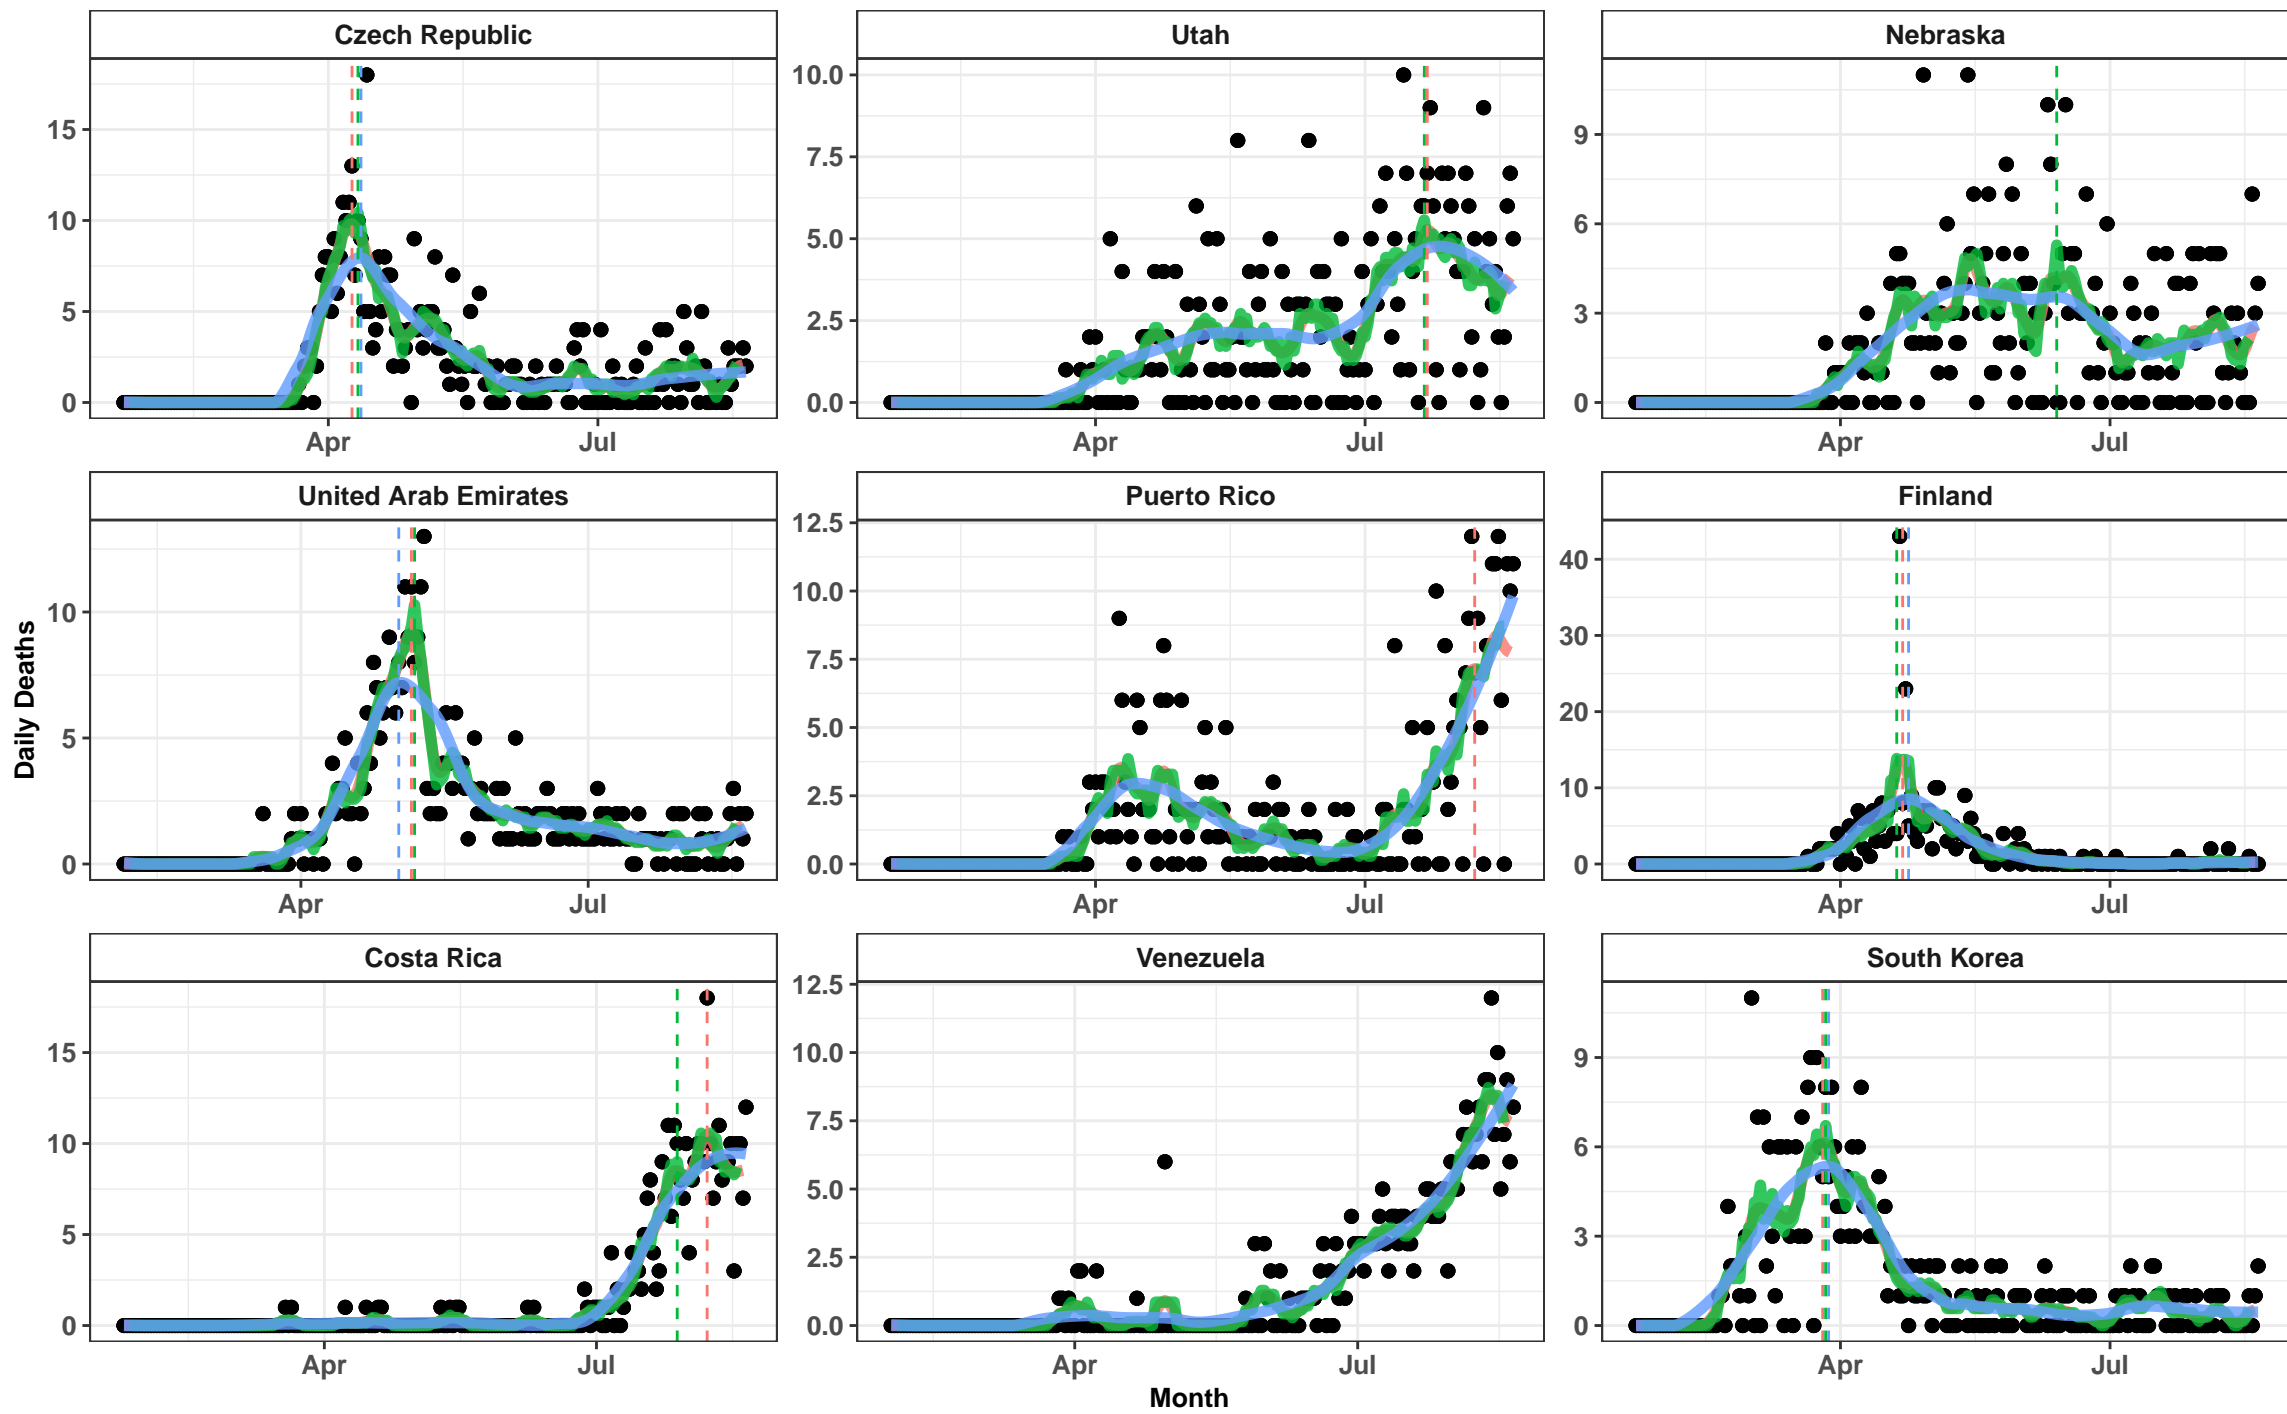

Month

3 X 10 Day Rolling Average 7 Day Rolling Average Loess

Month

3 X 10 Day Rolling Average 7 Day Rolling Average Loess

3 X 10 Day Rolling Average 7 Day Rolling Average Loess

3 X 10 Day Rolling Average 7 Day Rolling Average Loess

Month

3 X 10 Day Rolling Average 7 Day Rolling Average Loess

3 X 10 Day Rolling Average 7 Day Rolling Average Loess

3 X 10 Day Rolling Average 7 Day Rolling Average Loess

3 X 10 Day Rolling Average 7 Day Rolling Average Loess

3 X 10 Day Rolling Average 7 Day Rolling Average Loess

3 X 10 Day Rolling Average 7 Day Rolling Average Loess

3 X 10 Day Rolling Average 7 Day Rolling Average Loess

3 X 10 Day Rolling Average 7 Day Rolling Average Loess

3 X 10 Day Rolling Average 7 Day Rolling Average Loess

3 X 10 Day Rolling Average 7 Day Rolling Average Loess

Month

3 X 10 Day Rolling Average 7 Day Rolling Average Loess

3 X 10 Day Rolling Average 7 Day Rolling Average Loess