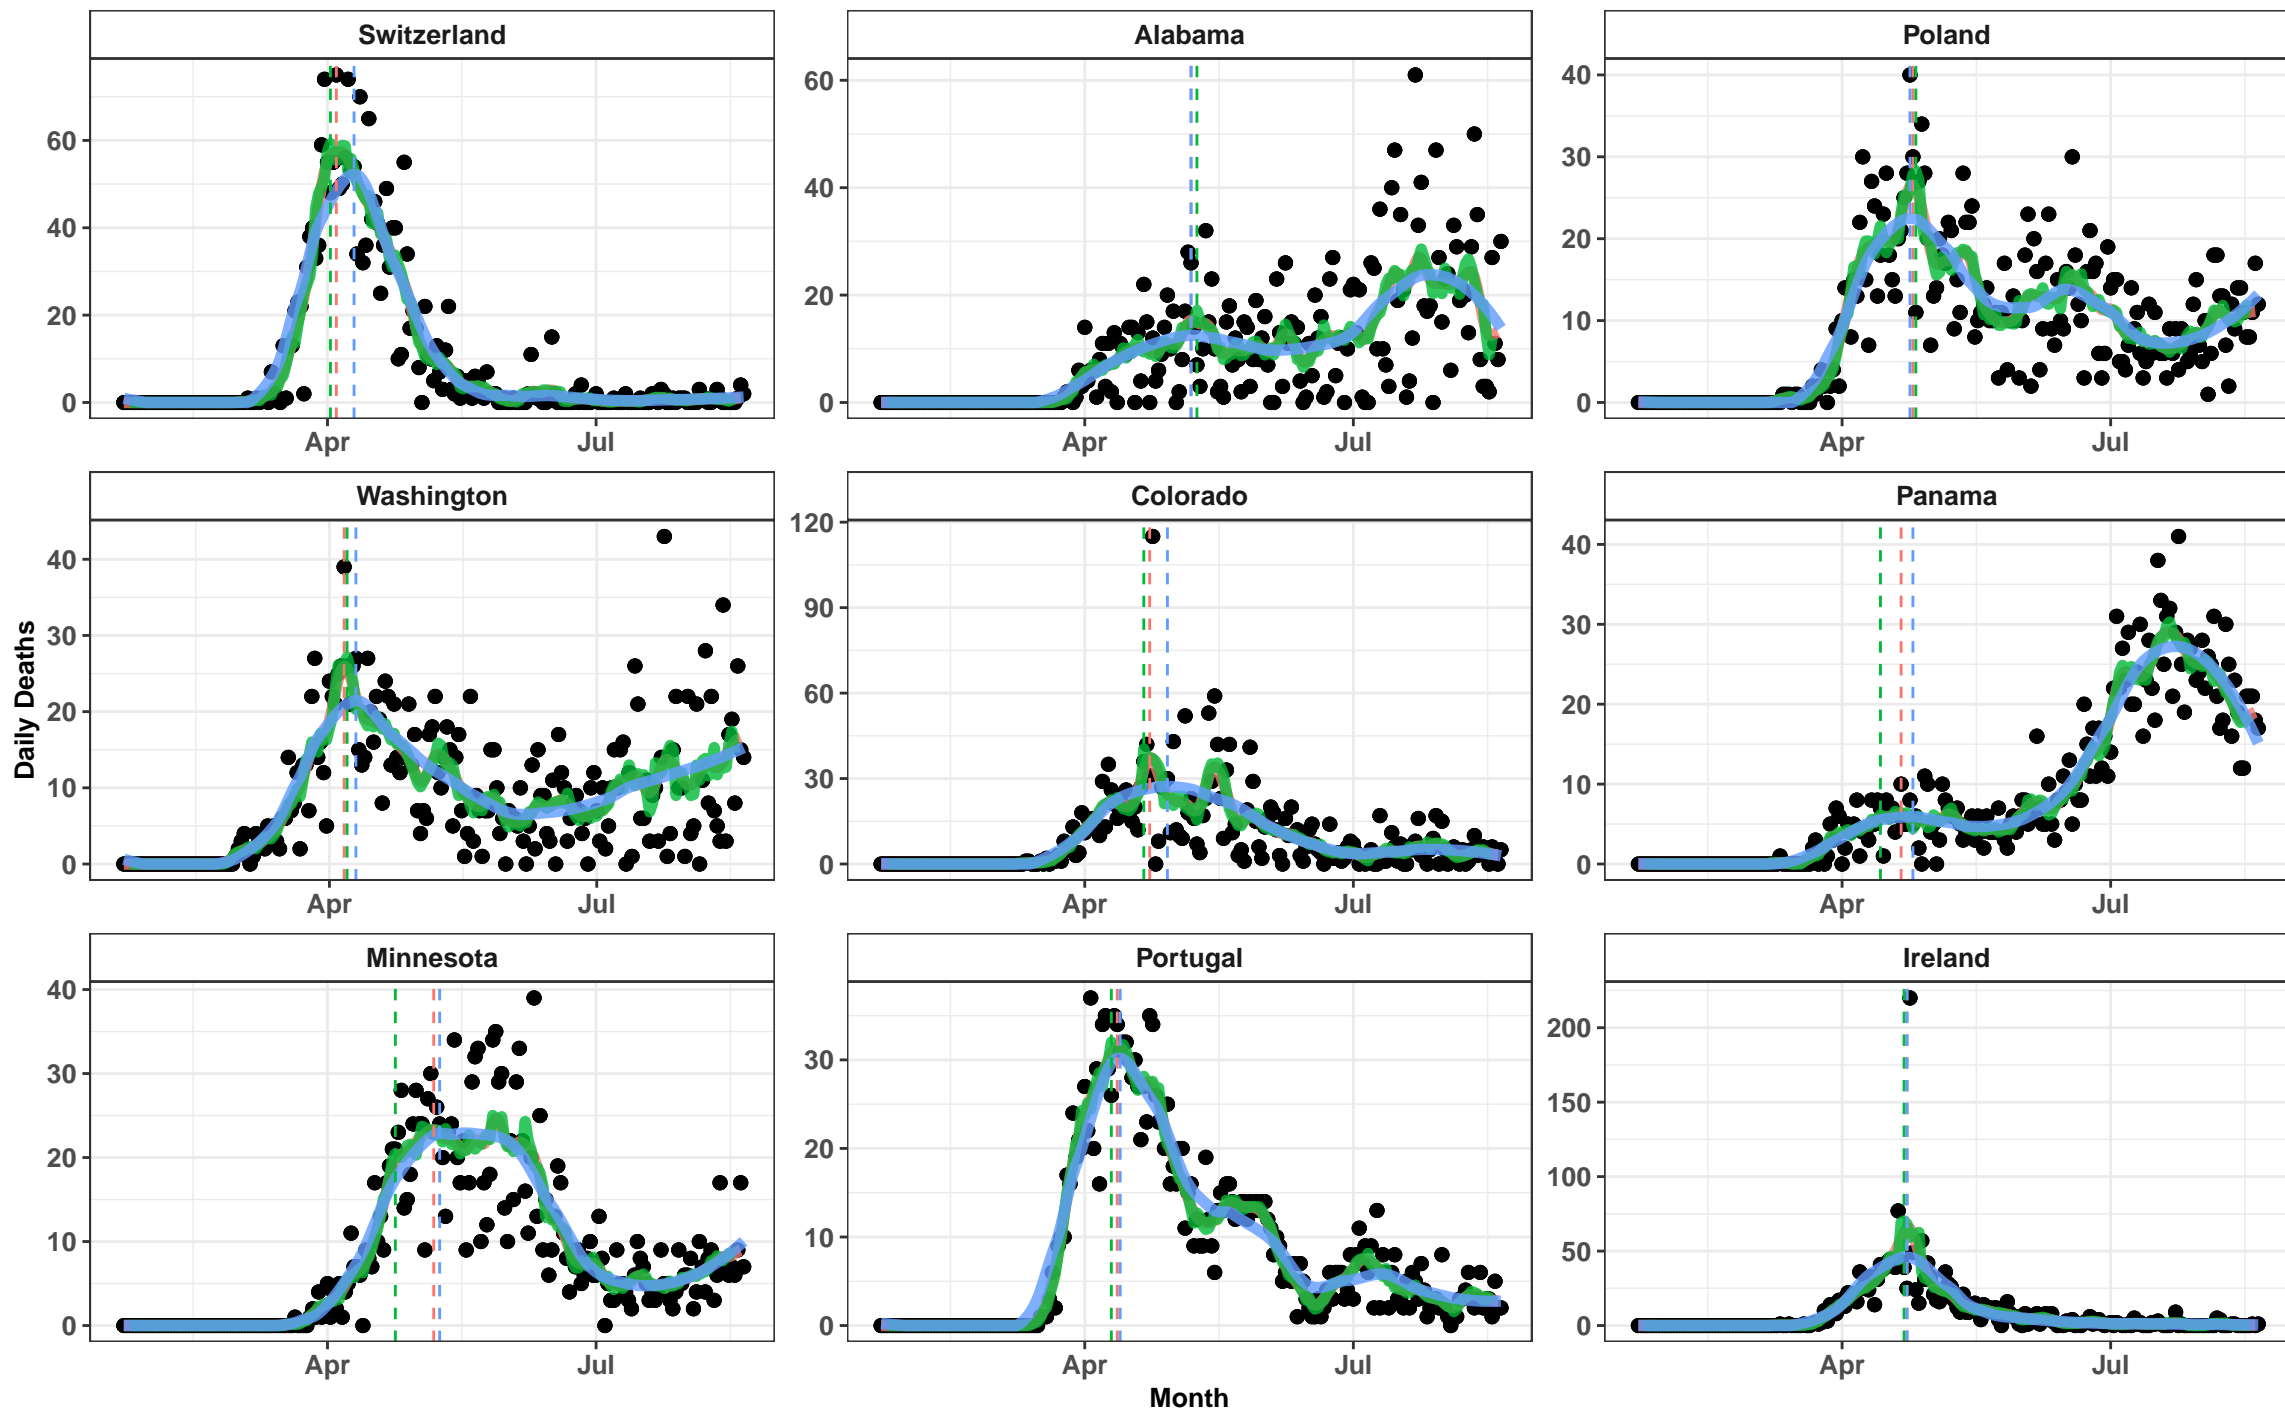

3 X 10 Day Rolling Average 7 Day Rolling Average Loess

Month

3 X 10 Day Rolling Average 7 Day Rolling Average Loess

3 X 10 Day Rolling Average 7 Day Rolling Average Loess

Month

3 X 10 Day Rolling Average 7 Day Rolling Average Loess

Month

3 X 10 Day Rolling Average 7 Day Rolling Average Loess

Month

3 X 10 Day Rolling Average 7 Day Rolling Average Loess

3 X 10 Day Rolling Average 7 Day Rolling Average Loess

3 X 10 Day Rolling Average 7 Day Rolling Average Loess

Month

3 X 10 Day Rolling Average 7 Day Rolling Average Loess

3 X 10 Day Rolling Average 7 Day Rolling Average Loess

3 X 10 Day Rolling Average 7 Day Rolling Average Loess

3 X 10 Day Rolling Average 7 Day Rolling Average Loess

3 X 10 Day Rolling Average 7 Day Rolling Average Loess

3 X 10 Day Rolling Average 7 Day Rolling Average Loess

3 X 10 Day Rolling Average 7 Day Rolling Average Loess

3 X 10 Day Rolling Average 7 Day Rolling Average Loess