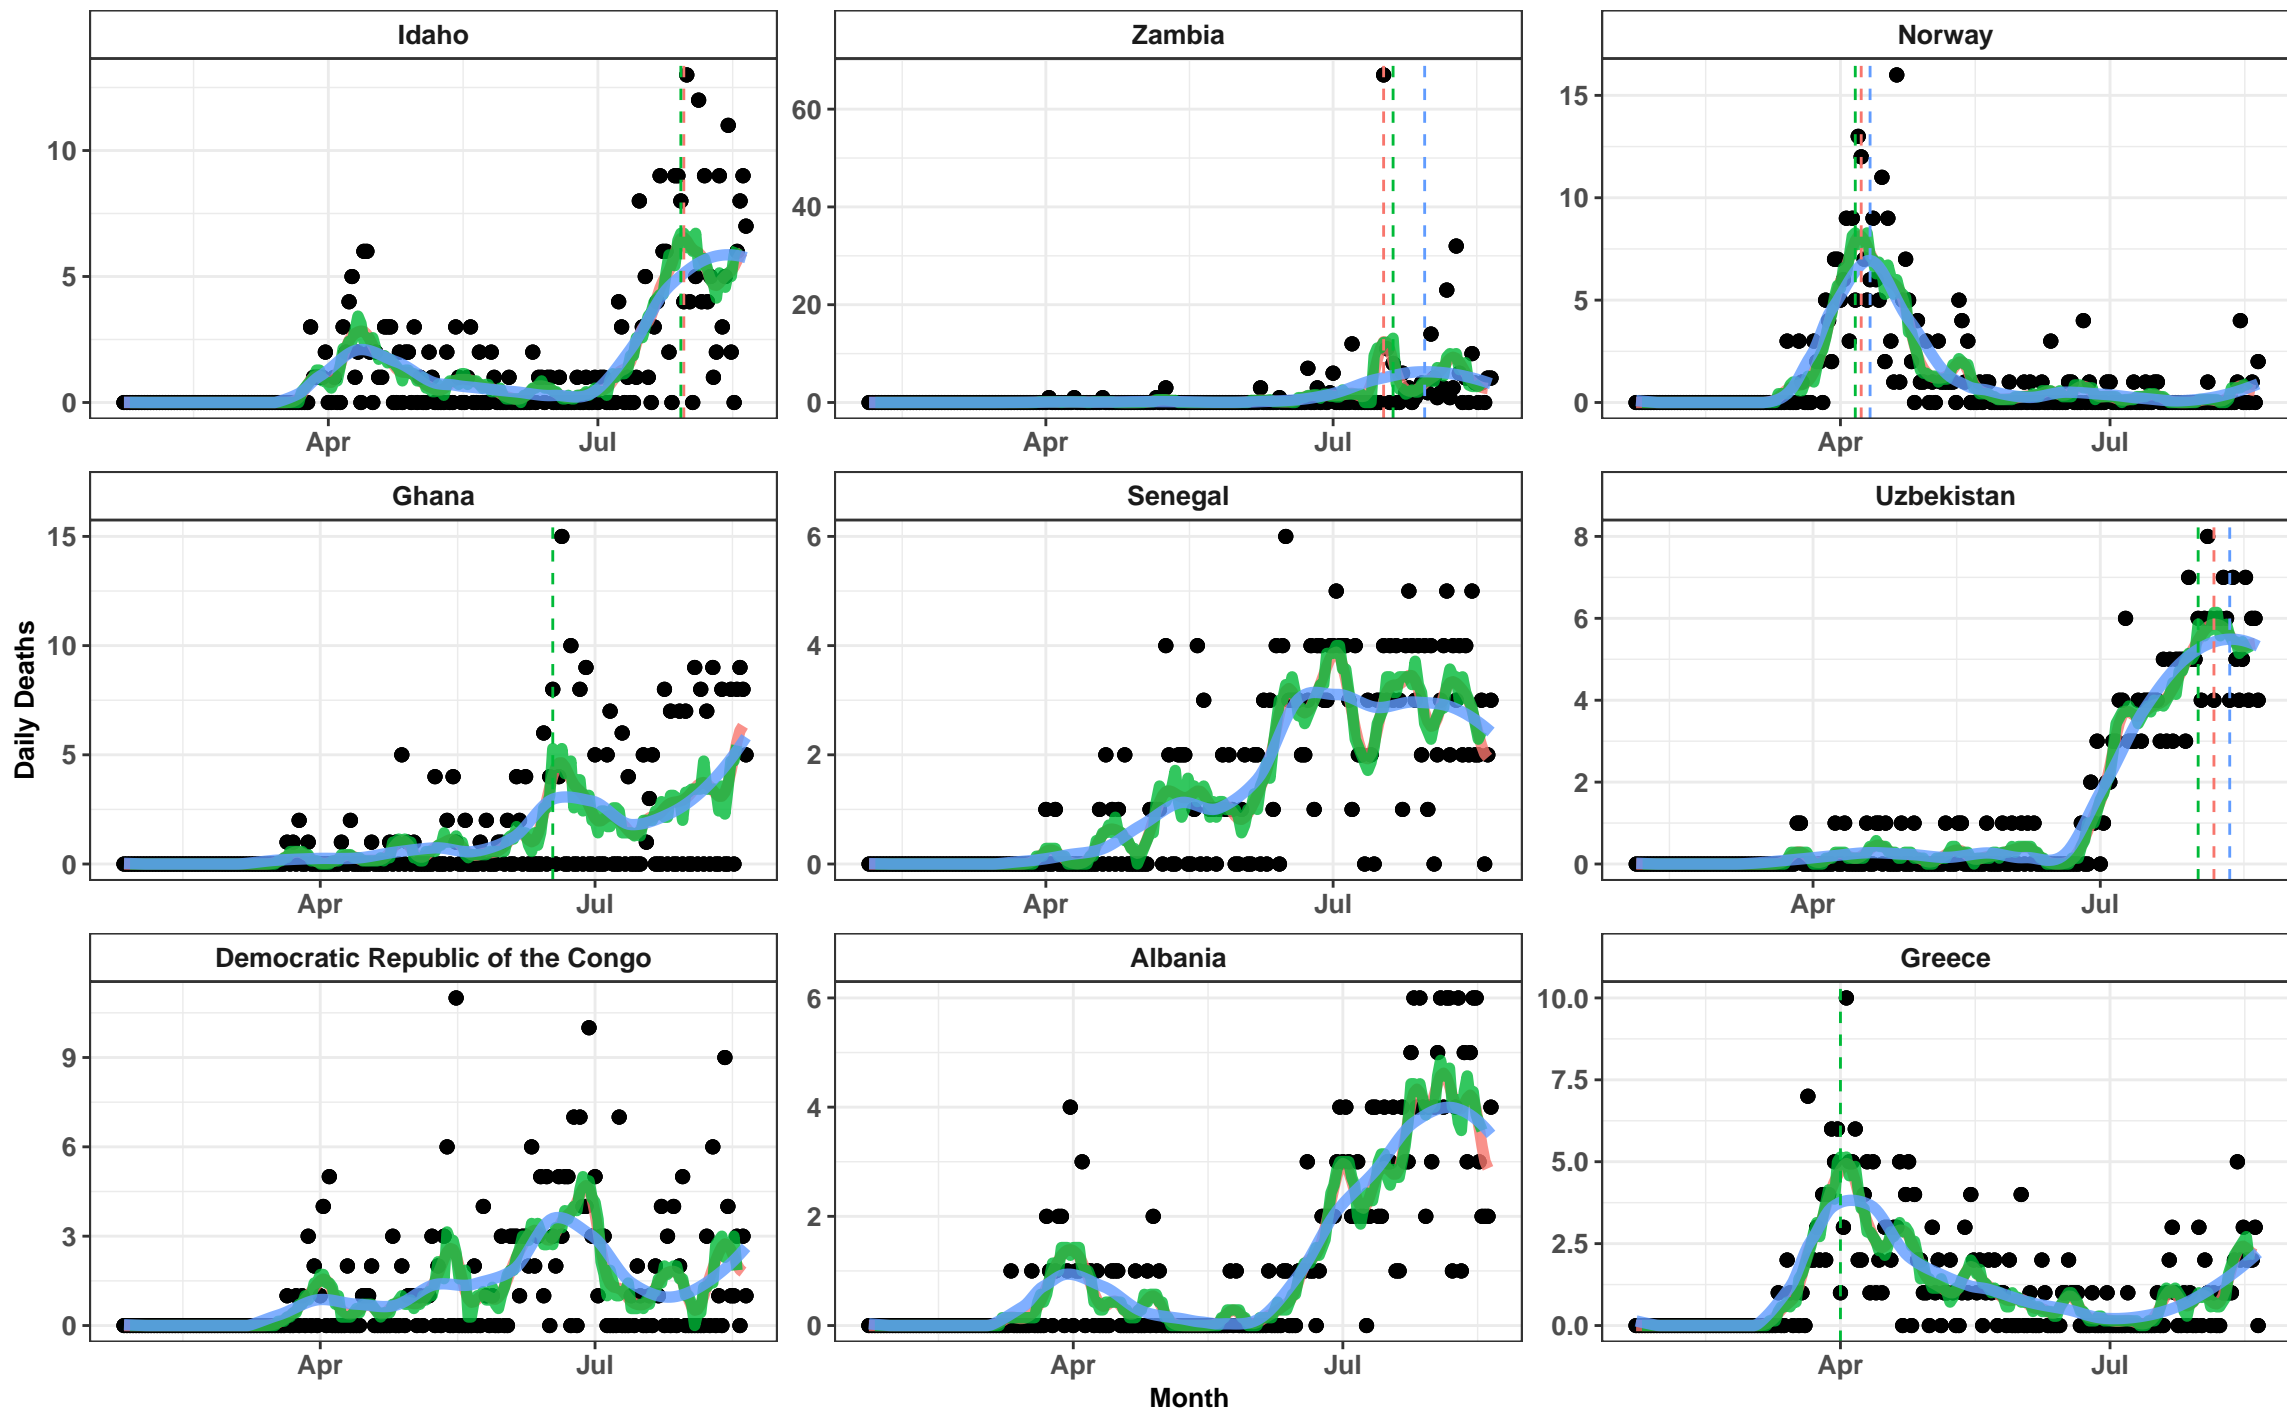

Month

3 X 10 Day Rolling Average 7 Day Rolling Average Loess

Month

3 X 10 Day Rolling Average 7 Day Rolling Average Loess

3 X 10 Day Rolling Average 7 Day Rolling Average Loess

3 X 10 Day Rolling Average 7 Day Rolling Average Loess

Month

3 X 10 Day Rolling Average 7 Day Rolling Average Loess

3 X 10 Day Rolling Average 7 Day Rolling Average Loess

3 X 10 Day Rolling Average 7 Day Rolling Average Loess

3 X 10 Day Rolling Average 7 Day Rolling Average Loess

3 X 10 Day Rolling Average 7 Day Rolling Average Loess

3 X 10 Day Rolling Average 7 Day Rolling Average Loess

3 X 10 Day Rolling Average 7 Day Rolling Average Loess

3 X 10 Day Rolling Average 7 Day Rolling Average Loess

3 X 10 Day Rolling Average 7 Day Rolling Average Loess

3 X 10 Day Rolling Average 7 Day Rolling Average Loess

Month

3 X 10 Day Rolling Average 7 Day Rolling Average Loess

3 X 10 Day Rolling Average 7 Day Rolling Average Loess