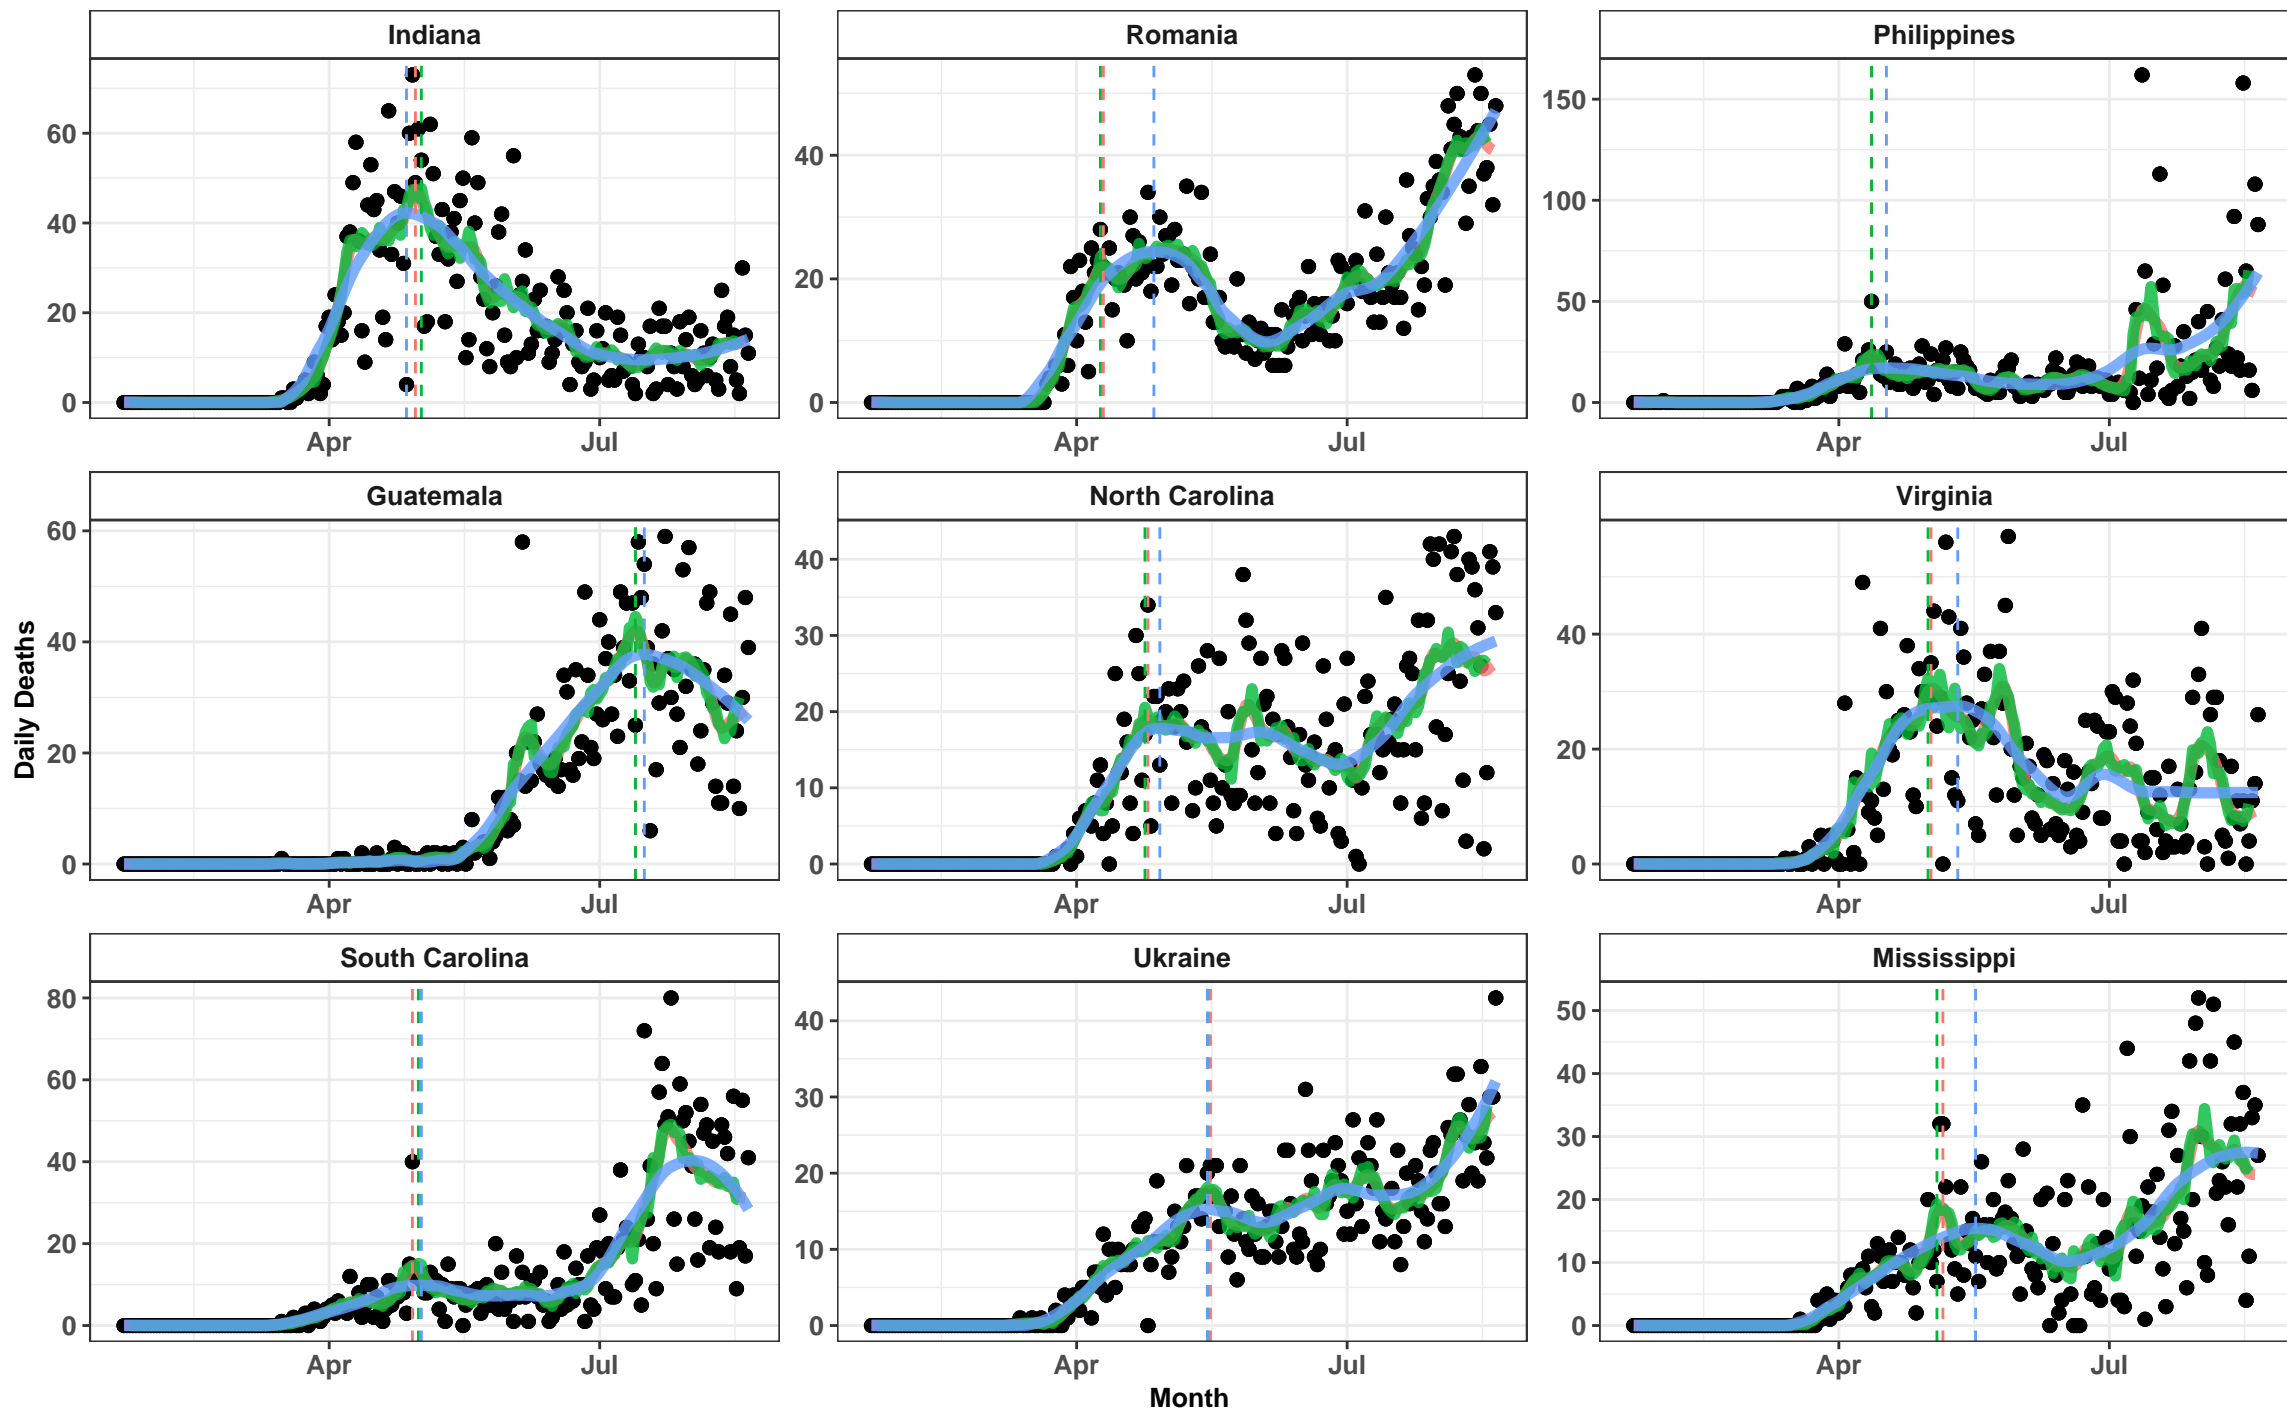

3 X 10 Day Rolling Average 7 Day Rolling Average Loess

Month

3 X 10 Day Rolling Average 7 Day Rolling Average Loess

3 X 10 Day Rolling Average 7 Day Rolling Average Loess

Month

3 X 10 Day Rolling Average 7 Day Rolling Average Loess

Month

3 X 10 Day Rolling Average 7 Day Rolling Average Loess

Month

3 X 10 Day Rolling Average 7 Day Rolling Average Loess

3 X 10 Day Rolling Average 7 Day Rolling Average Loess

3 X 10 Day Rolling Average 7 Day Rolling Average Loess

Month

3 X 10 Day Rolling Average 7 Day Rolling Average Loess

3 X 10 Day Rolling Average 7 Day Rolling Average Loess

3 X 10 Day Rolling Average 7 Day Rolling Average Loess

3 X 10 Day Rolling Average 7 Day Rolling Average Loess

3 X 10 Day Rolling Average 7 Day Rolling Average Loess

3 X 10 Day Rolling Average 7 Day Rolling Average Loess

3 X 10 Day Rolling Average 7 Day Rolling Average Loess

3 X 10 Day Rolling Average 7 Day Rolling Average Loess