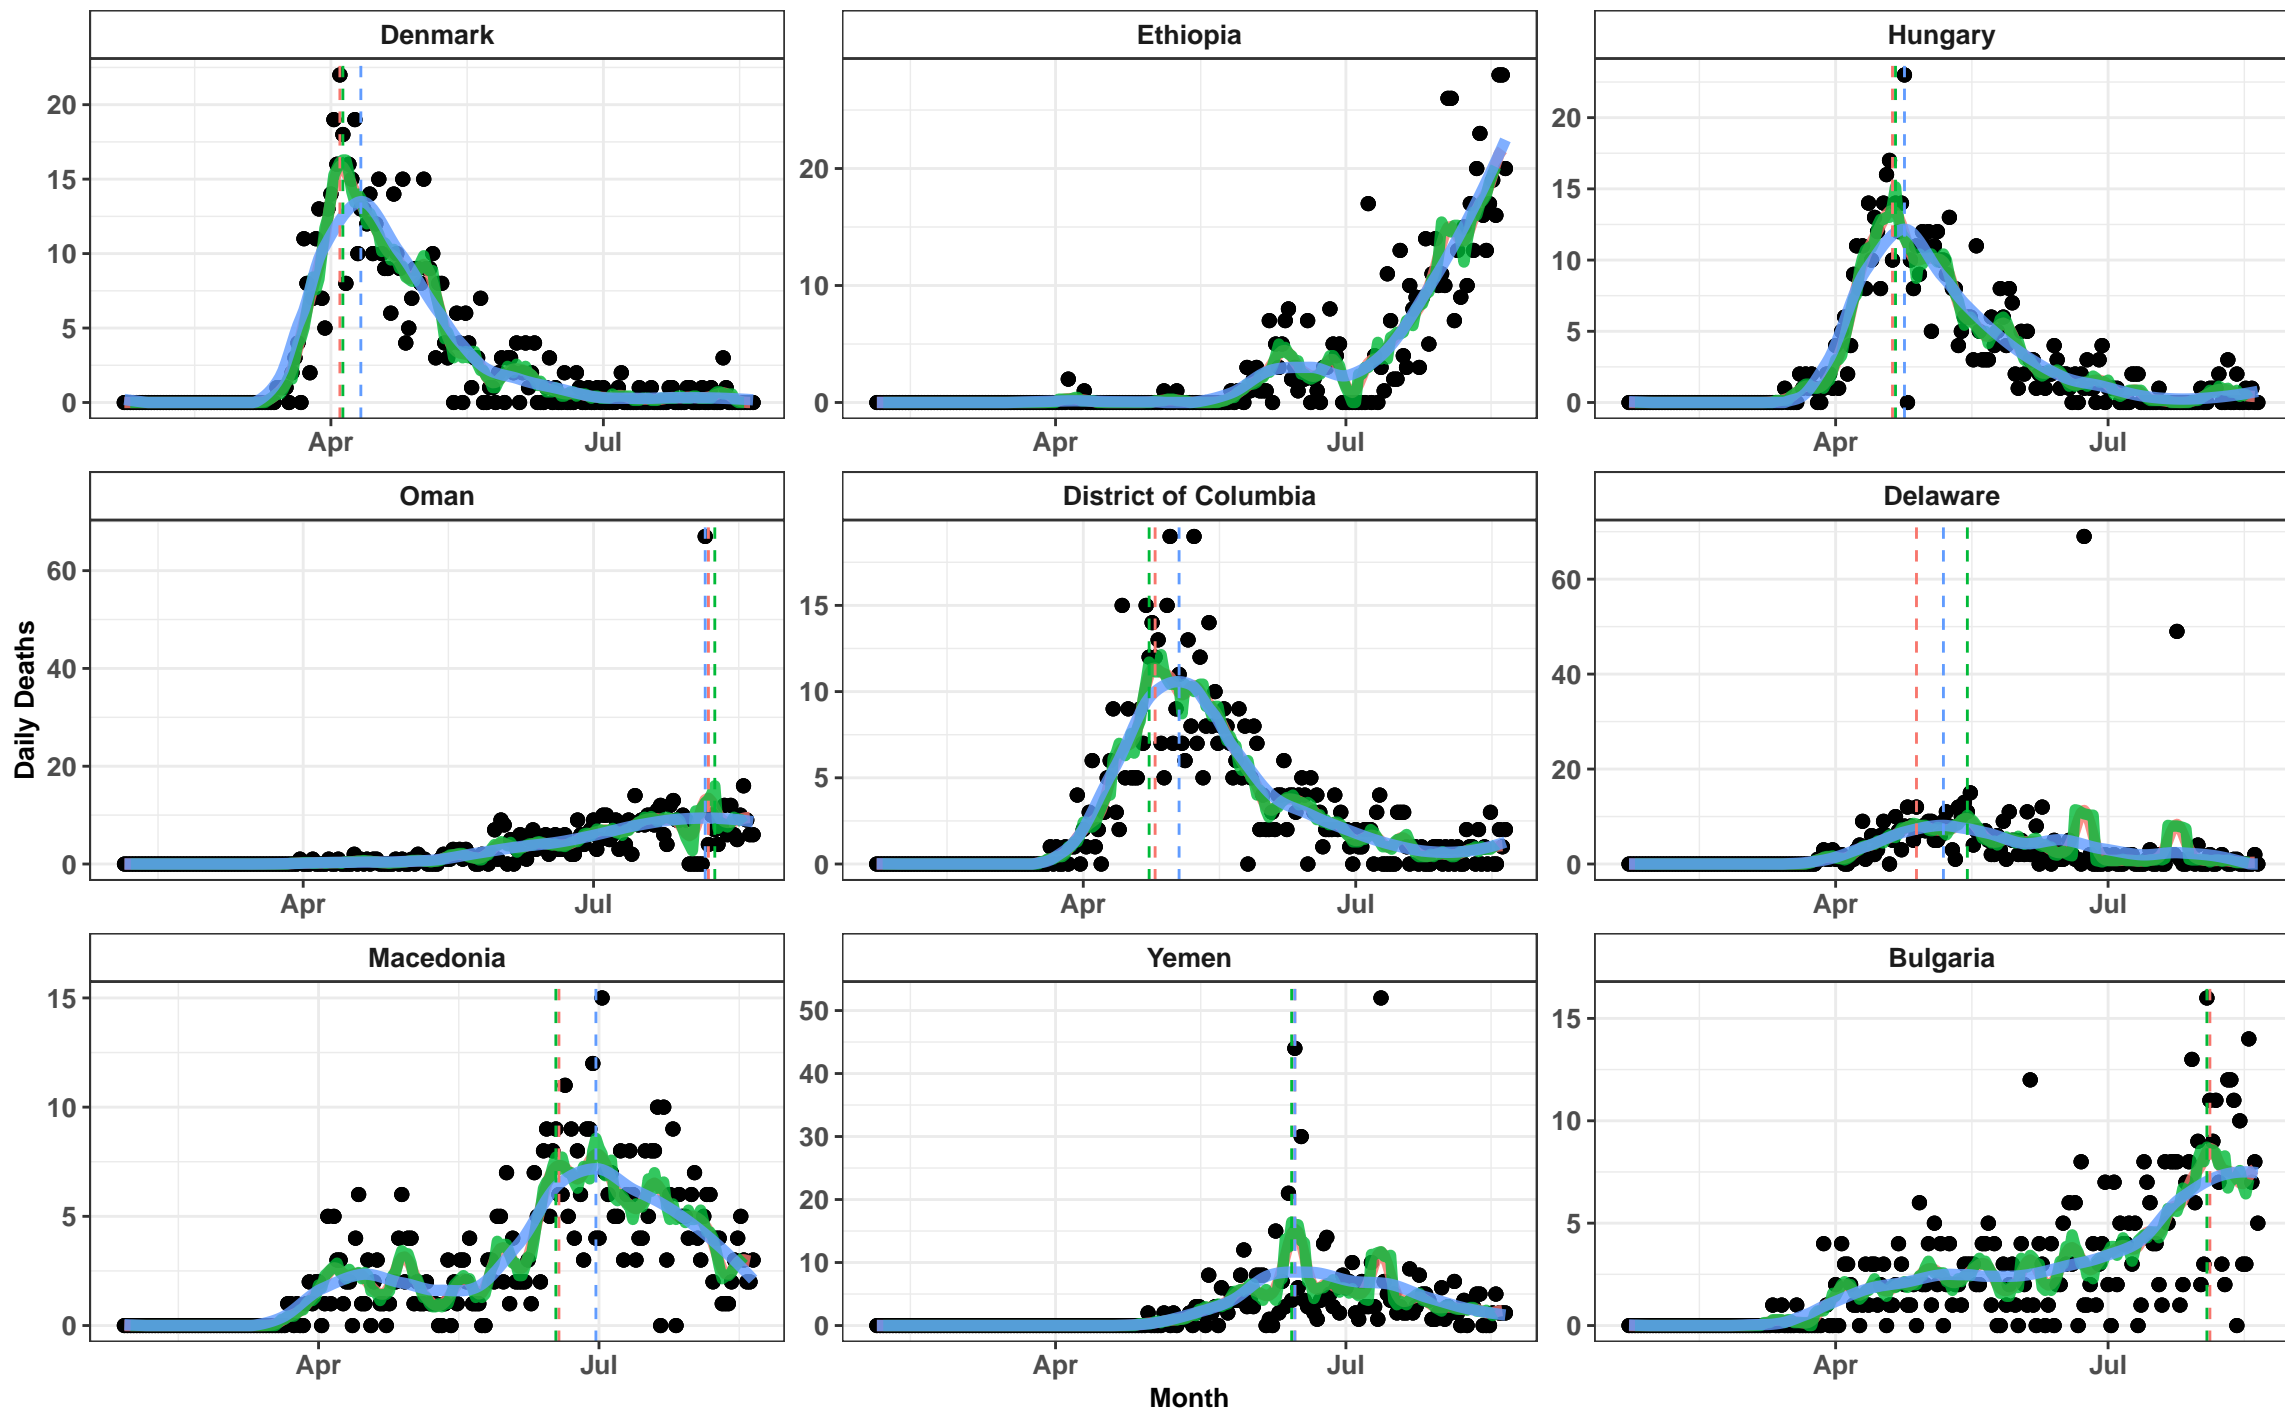

Month

3 X 10 Day Rolling Average 7 Day Rolling Average Loess

Month

3 X 10 Day Rolling Average 7 Day Rolling Average Loess

3 X 10 Day Rolling Average 7 Day Rolling Average Loess

3 X 10 Day Rolling Average 7 Day Rolling Average Loess

Month

3 X 10 Day Rolling Average 7 Day Rolling Average Loess

3 X 10 Day Rolling Average 7 Day Rolling Average Loess

3 X 10 Day Rolling Average 7 Day Rolling Average Loess

3 X 10 Day Rolling Average 7 Day Rolling Average Loess

3 X 10 Day Rolling Average 7 Day Rolling Average Loess

3 X 10 Day Rolling Average 7 Day Rolling Average Loess

3 X 10 Day Rolling Average 7 Day Rolling Average Loess

3 X 10 Day Rolling Average 7 Day Rolling Average Loess

3 X 10 Day Rolling Average 7 Day Rolling Average Loess

3 X 10 Day Rolling Average 7 Day Rolling Average Loess

Month

3 X 10 Day Rolling Average 7 Day Rolling Average Loess

3 X 10 Day Rolling Average 7 Day Rolling Average Loess