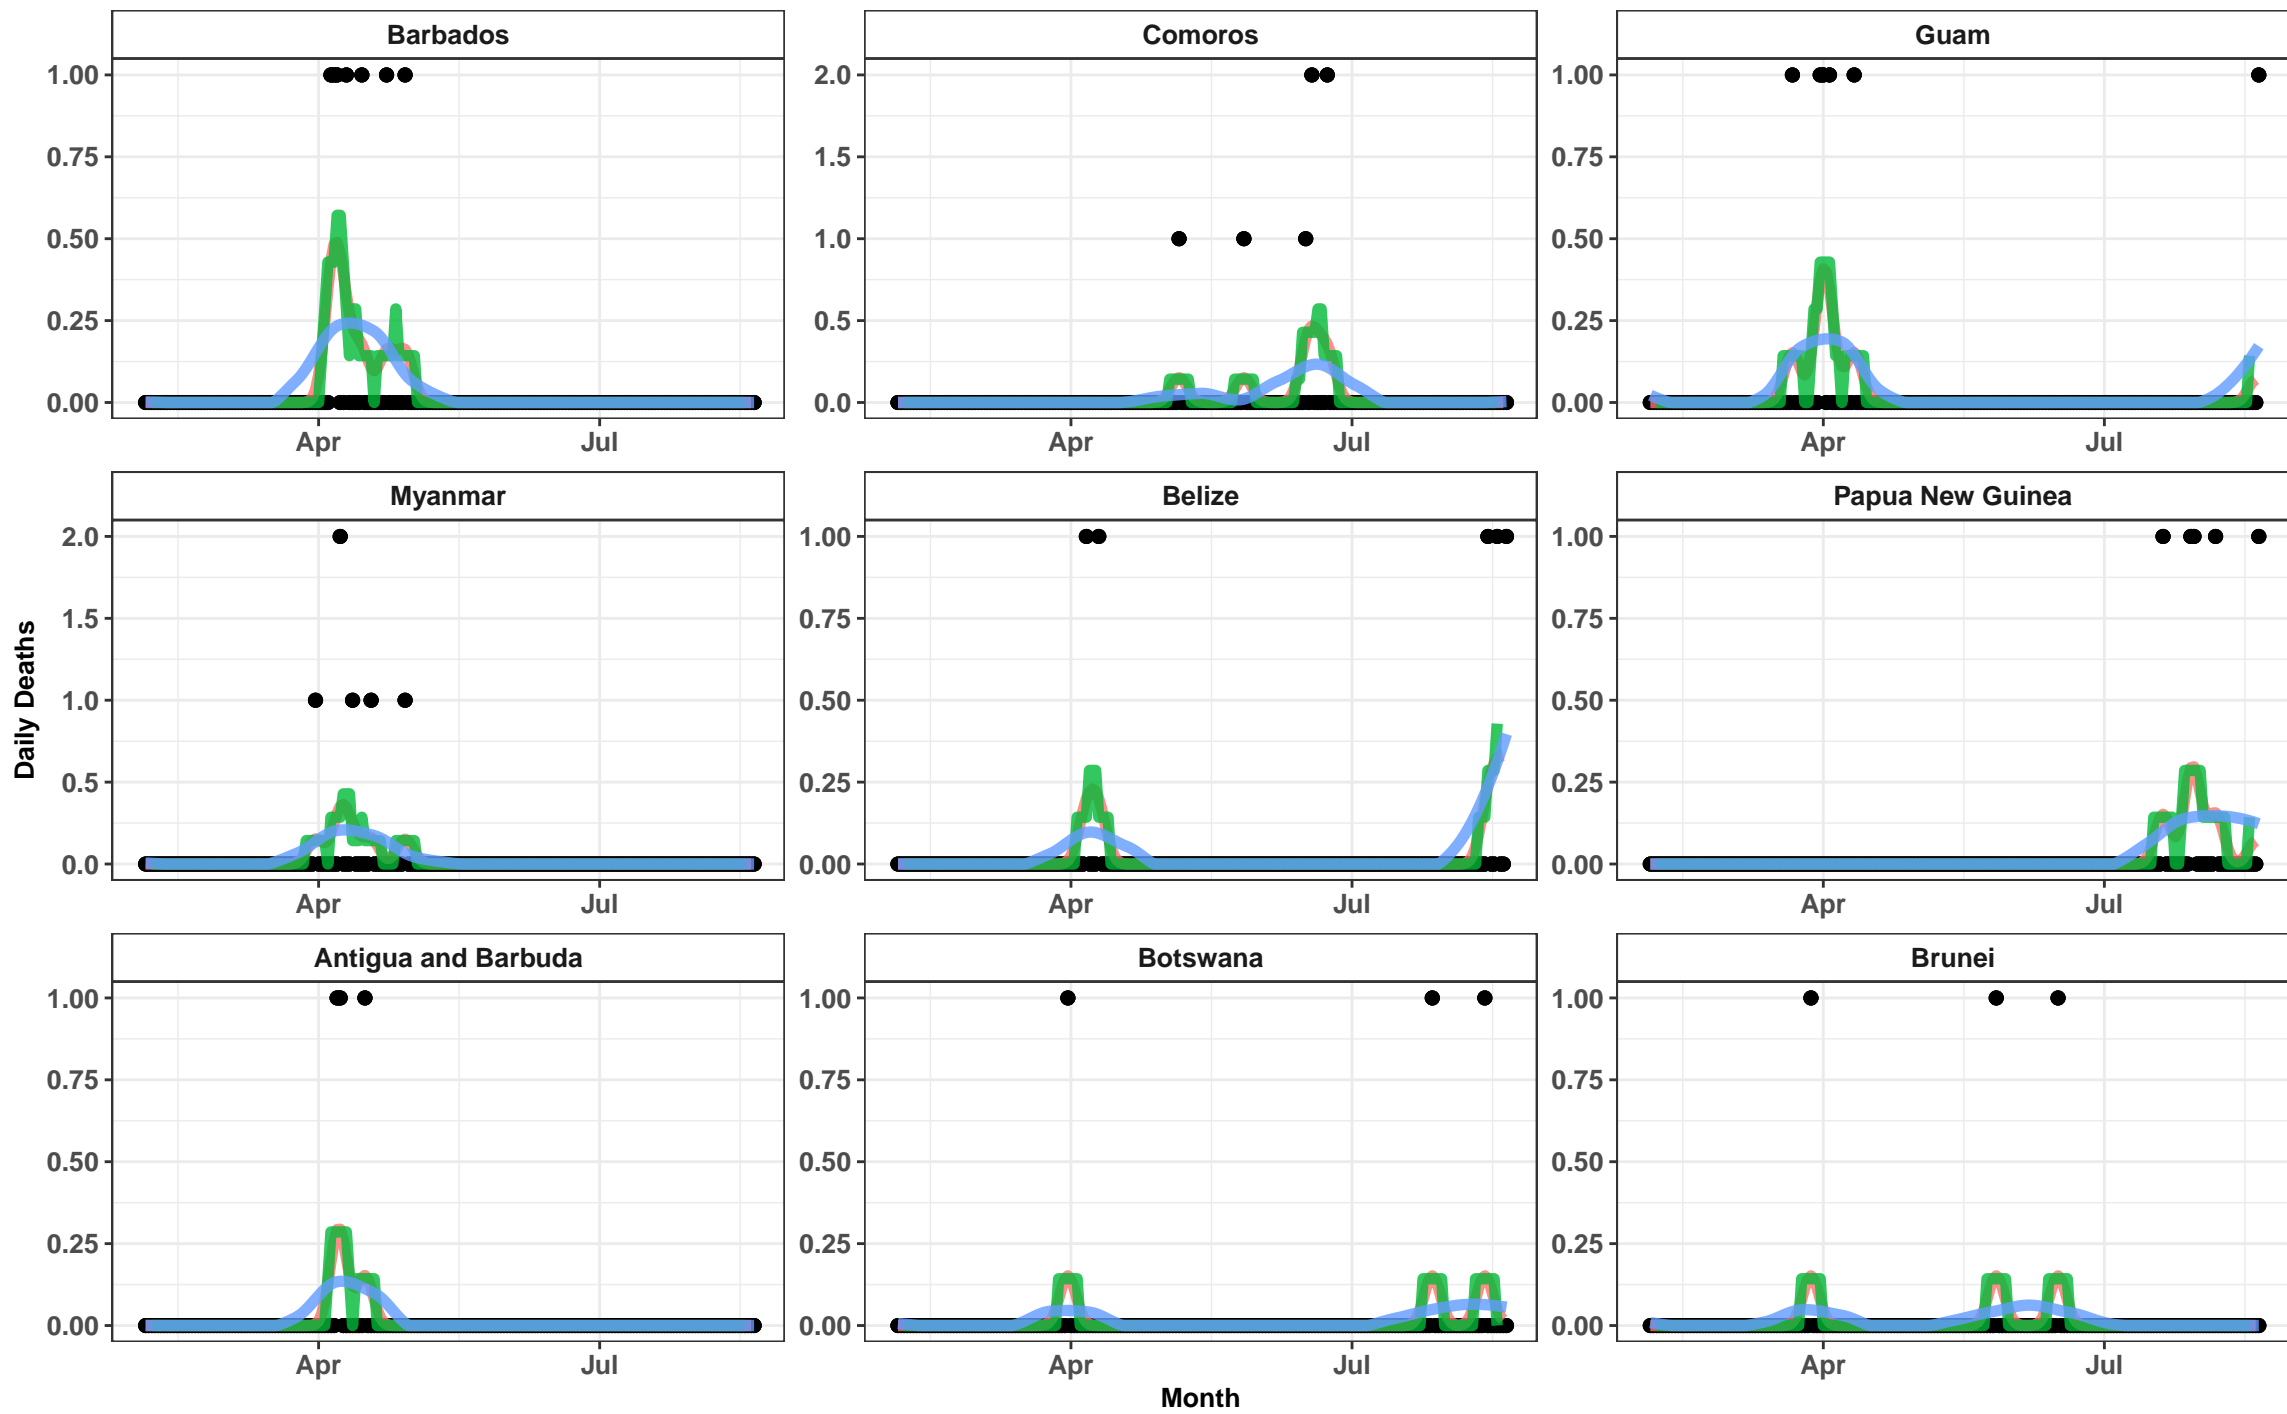

3 X 10 Day Rolling Average 7 Day Rolling Average Loess

3 X 10 Day Rolling Average 7 Day Rolling Average Loess

3 X 10 Day Rolling Average 7 Day Rolling Average Loess

3 X 10 Day Rolling Average 7 Day Rolling Average Loess

3 X 10 Day Rolling Average 7 Day Rolling Average Loess

3 X 10 Day Rolling Average 7 Day Rolling Average Loess

Month

3 X 10 Day Rolling Average 7 Day Rolling Average Loess

3 X 10 Day Rolling Average 7 Day Rolling Average Loess

Month

3 X 10 Day Rolling Average 7 Day Rolling Average Loess

3 X 10 Day Rolling Average 7 Day Rolling Average Loess

3 X 10 Day Rolling Average 7 Day Rolling Average Loess

3 X 10 Day Rolling Average 7 Day Rolling Average Loess

3 X 10 Day Rolling Average 7 Day Rolling Average Loess

Month

3 X 10 Day Rolling Average 7 Day Rolling Average Loess

Month