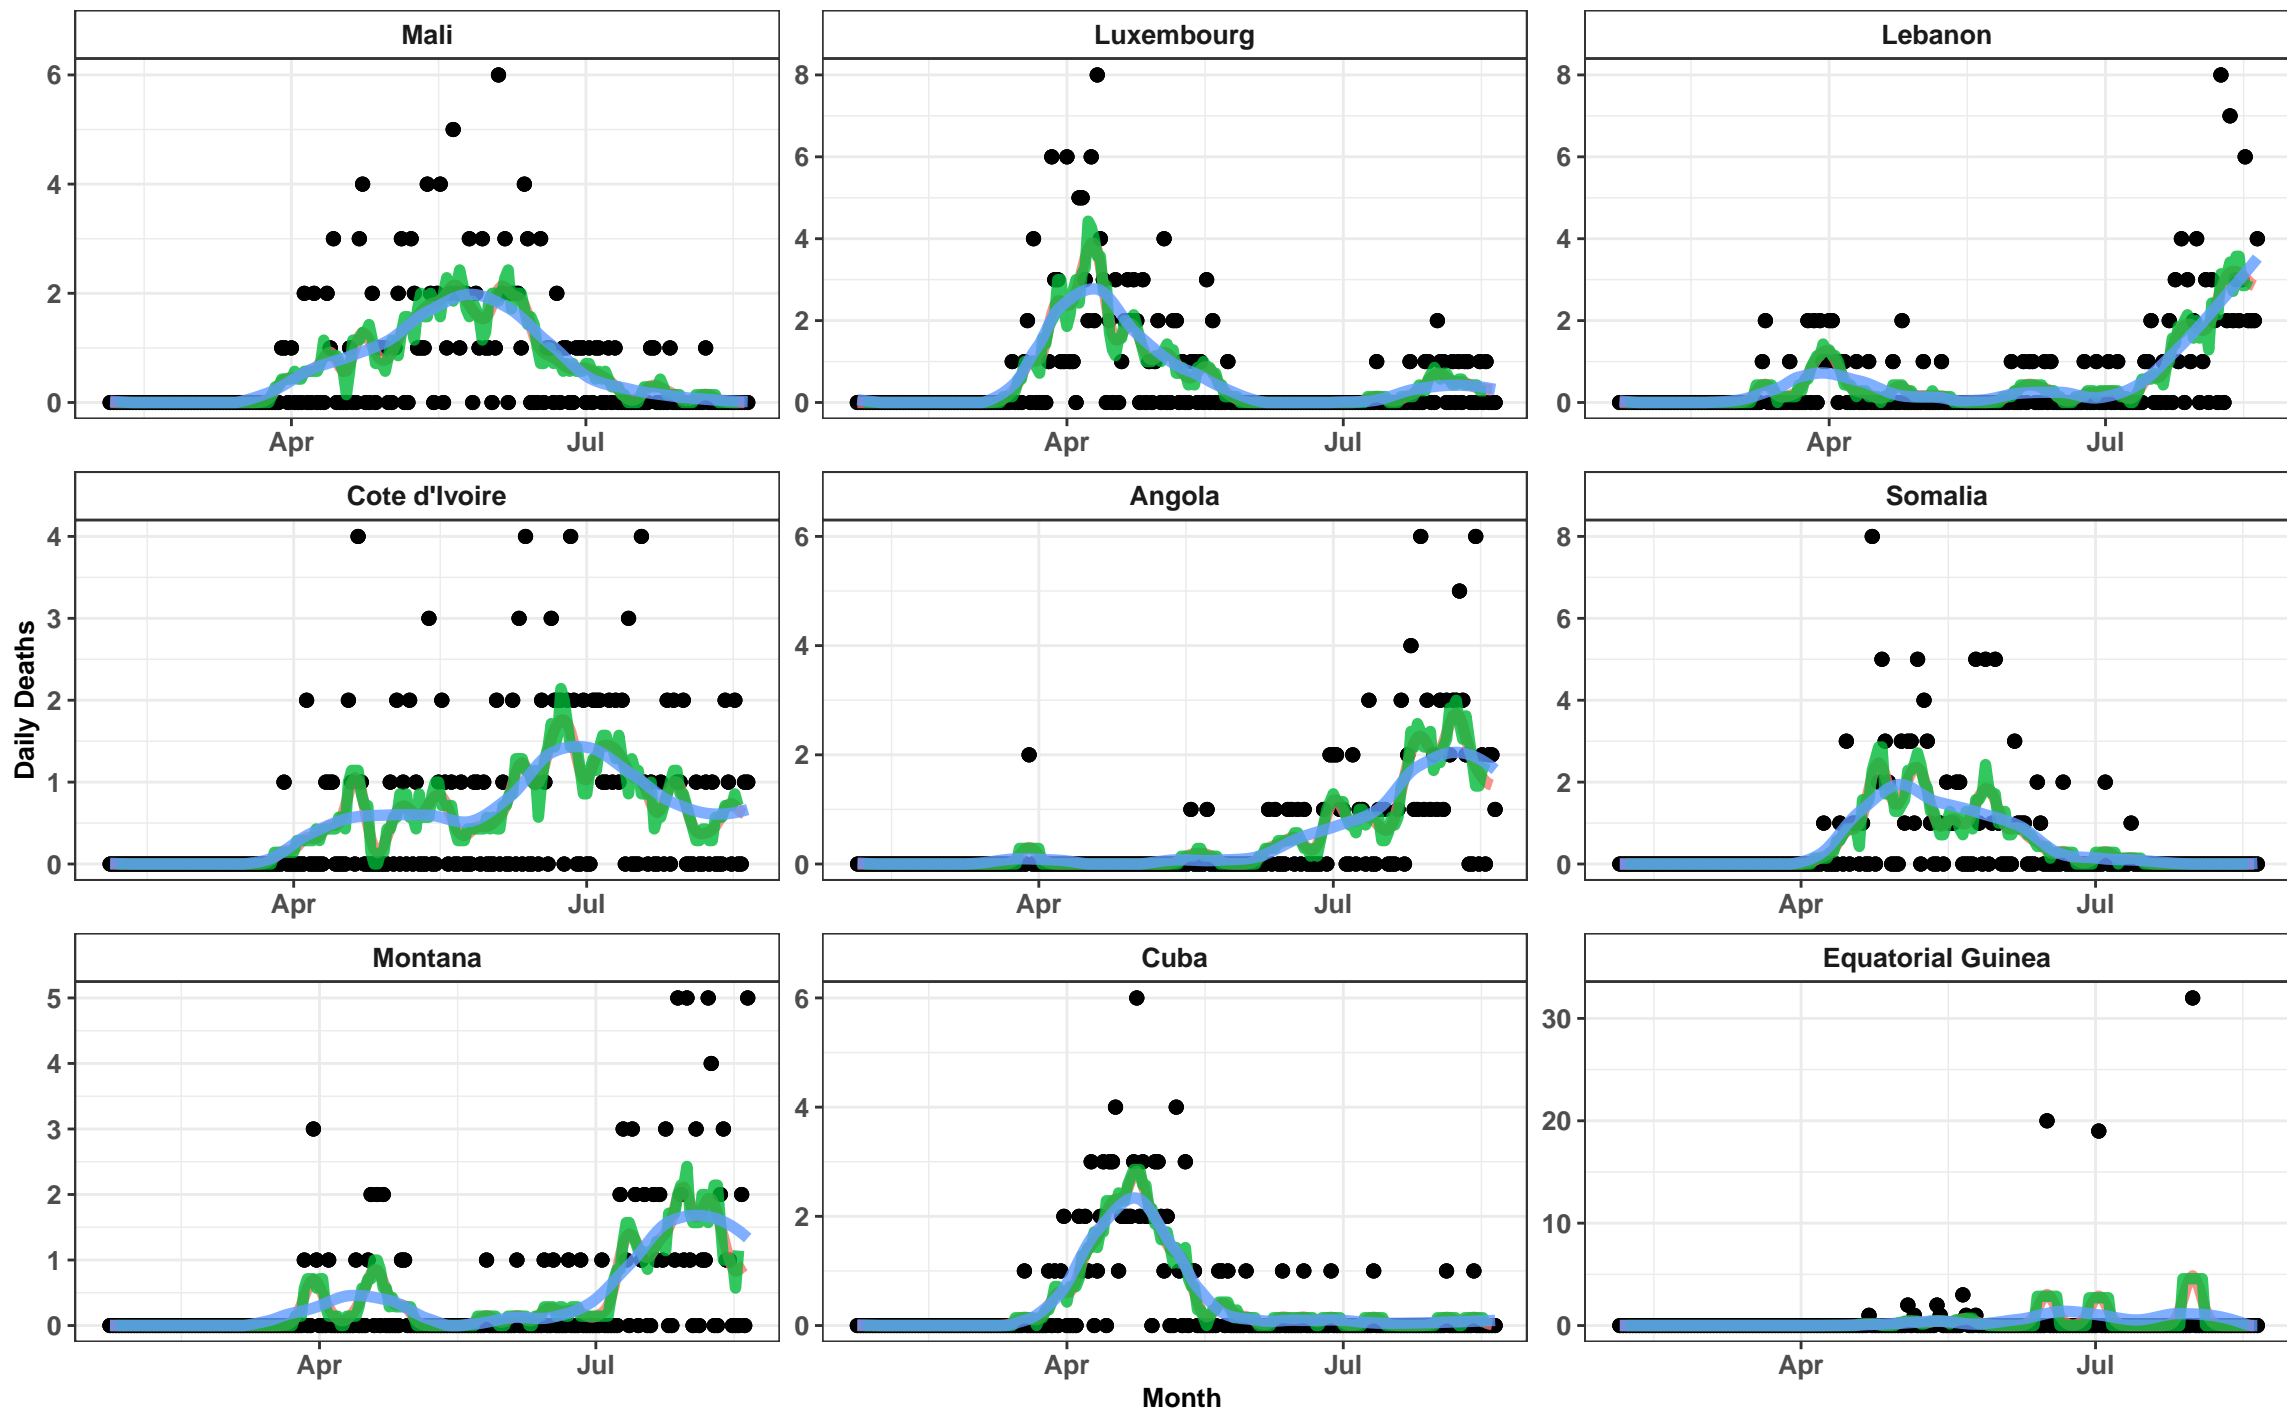

Month

3 X 10 Day Rolling Average 7 Day Rolling Average Loess

3 X 10 Day Rolling Average 7 Day Rolling Average Loess

3 X 10 Day Rolling Average 7 Day Rolling Average Loess

3 X 10 Day Rolling Average 7 Day Rolling Average Loess

3 X 10 Day Rolling Average 7 Day Rolling Average Loess

3 X 10 Day Rolling Average 7 Day Rolling Average Loess

3 X 10 Day Rolling Average 7 Day Rolling Average Loess

3 X 10 Day Rolling Average 7 Day Rolling Average Loess

3 X 10 Day Rolling Average 7 Day Rolling Average Loess

3 X 10 Day Rolling Average 7 Day Rolling Average Loess

Month

3 X 10 Day Rolling Average 7 Day Rolling Average Loess

3 X 10 Day Rolling Average 7 Day Rolling Average Loess