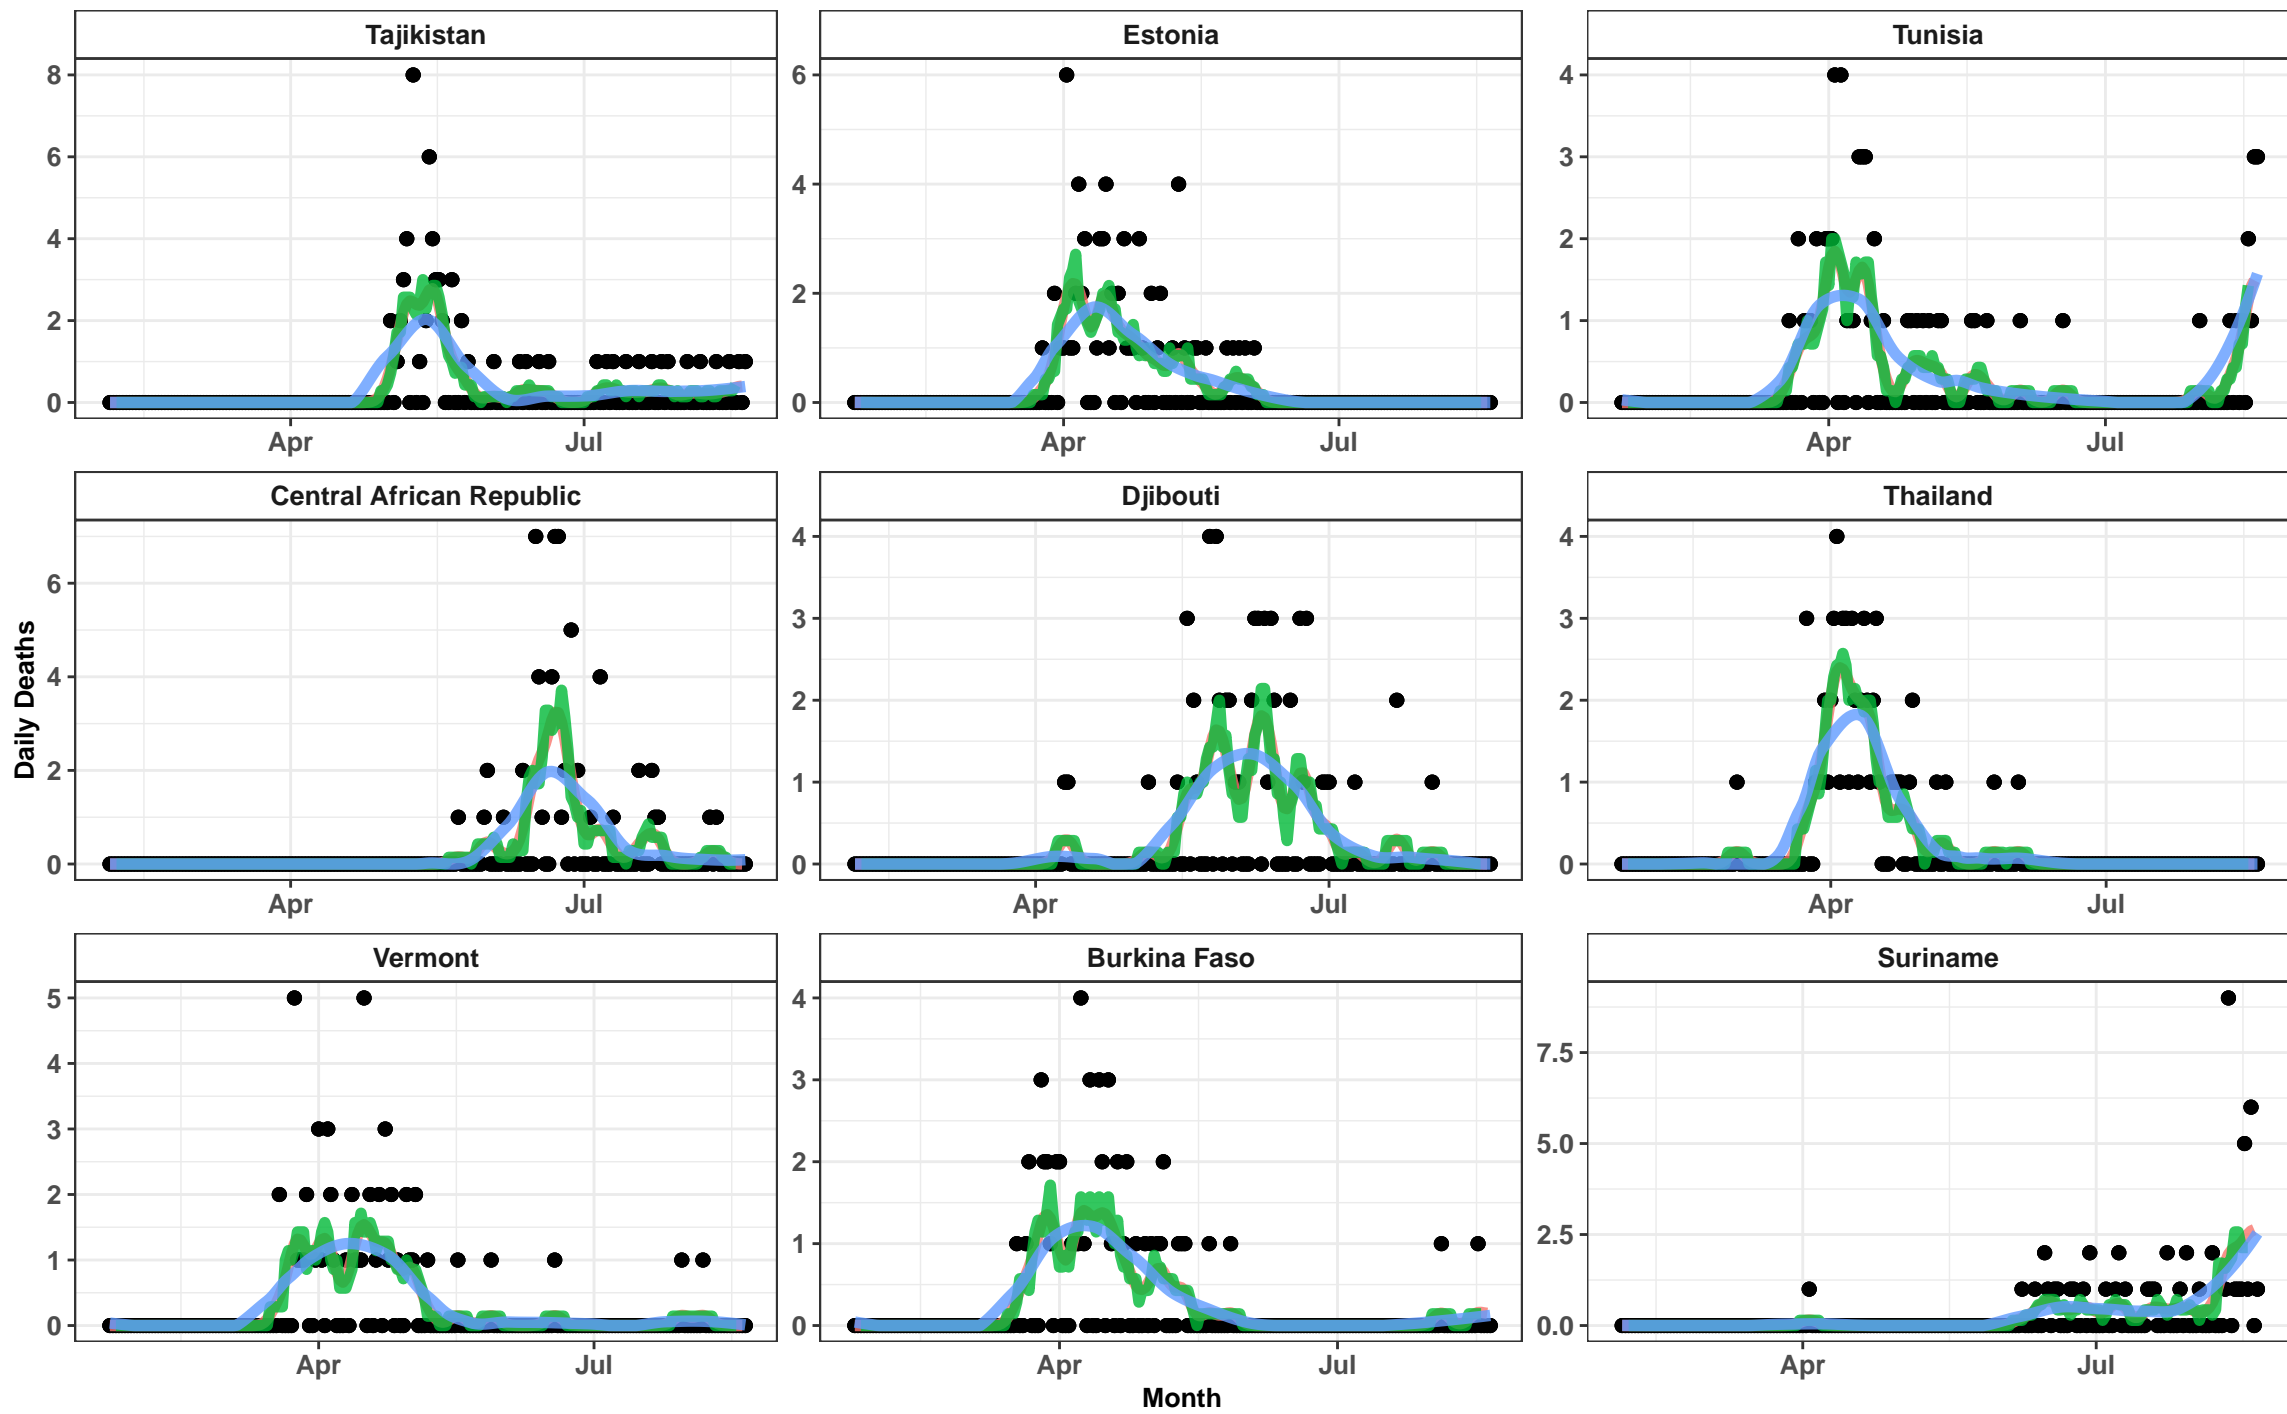

3 X 10 Day Rolling Average 7 Day Rolling Average Loess

3 X 10 Day Rolling Average 7 Day Rolling Average Loess

3 X 10 Day Rolling Average 7 Day Rolling Average Loess

3 X 10 Day Rolling Average 7 Day Rolling Average Loess

3 X 10 Day Rolling Average 7 Day Rolling Average Loess

3 X 10 Day Rolling Average 7 Day Rolling Average Loess

Month

3 X 10 Day Rolling Average 7 Day Rolling Average Loess

3 X 10 Day Rolling Average 7 Day Rolling Average Loess

Month

3 X 10 Day Rolling Average 7 Day Rolling Average Loess

3 X 10 Day Rolling Average 7 Day Rolling Average Loess

3 X 10 Day Rolling Average 7 Day Rolling Average Loess

3 X 10 Day Rolling Average 7 Day Rolling Average Loess

3 X 10 Day Rolling Average 7 Day Rolling Average Loess

Month

3 X 10 Day Rolling Average 7 Day Rolling Average Loess

Month