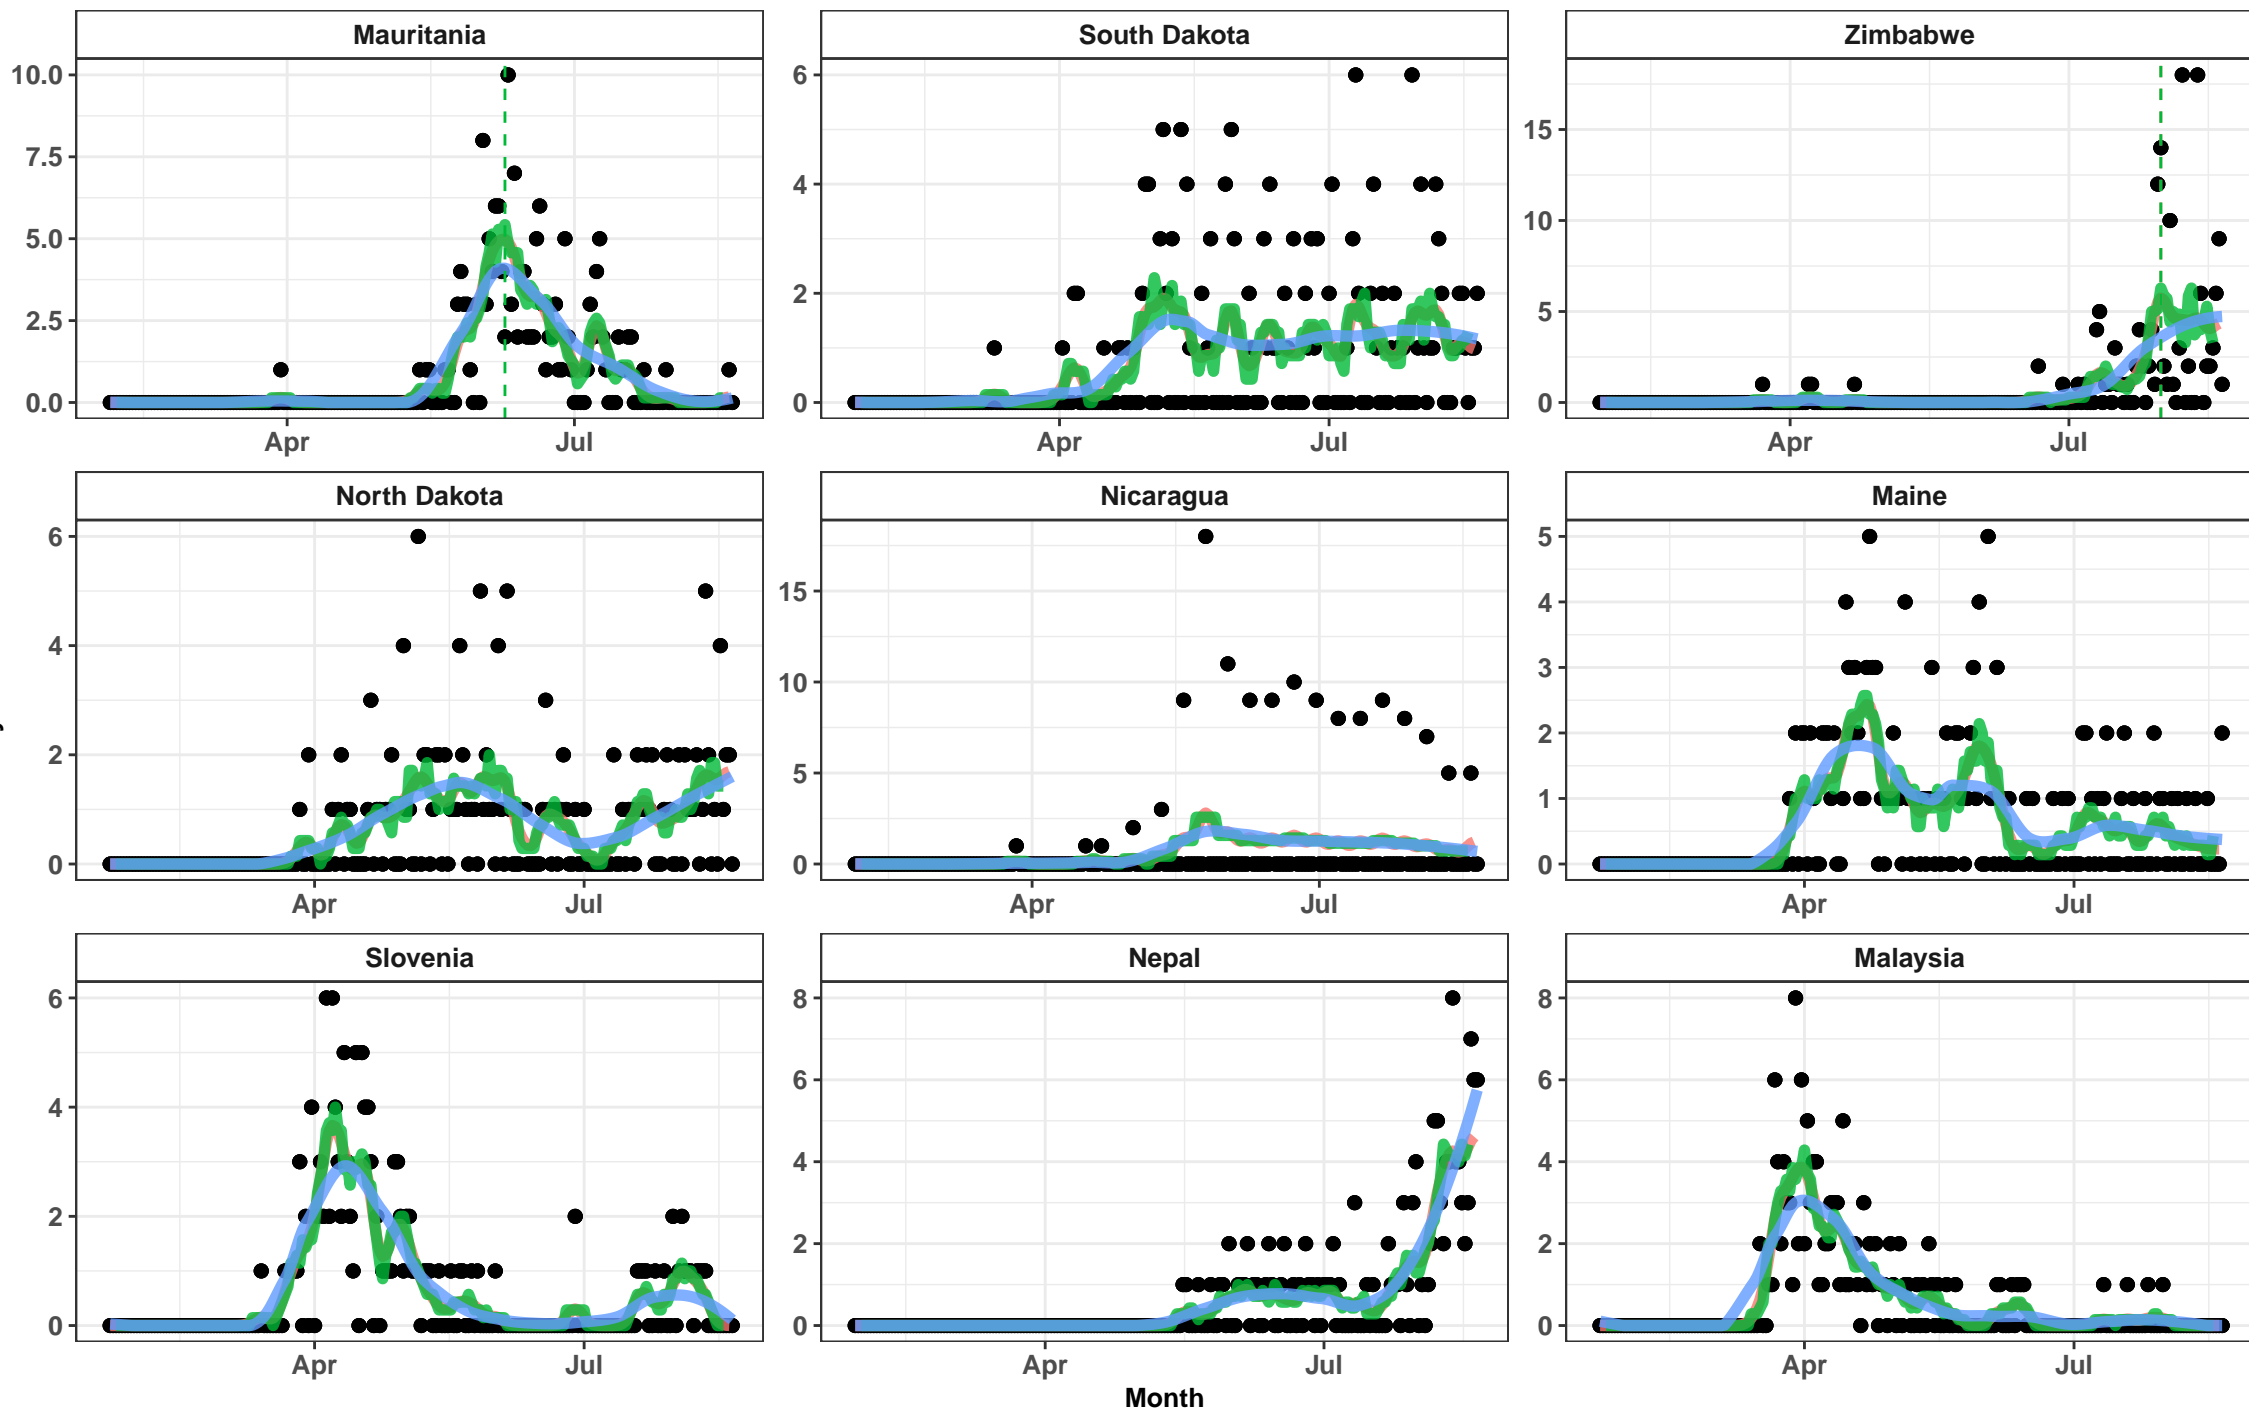

Month

3 X 10 Day Rolling Average 7 Day Rolling Average Loess

3 X 10 Day Rolling Average 7 Day Rolling Average Loess

3 X 10 Day Rolling Average 7 Day Rolling Average Loess

3 X 10 Day Rolling Average 7 Day Rolling Average Loess

3 X 10 Day Rolling Average 7 Day Rolling Average Loess

3 X 10 Day Rolling Average 7 Day Rolling Average Loess

3 X 10 Day Rolling Average 7 Day Rolling Average Loess

3 X 10 Day Rolling Average 7 Day Rolling Average Loess

3 X 10 Day Rolling Average 7 Day Rolling Average Loess

3 X 10 Day Rolling Average 7 Day Rolling Average Loess

Month

3 X 10 Day Rolling Average 7 Day Rolling Average Loess

3 X 10 Day Rolling Average 7 Day Rolling Average Loess