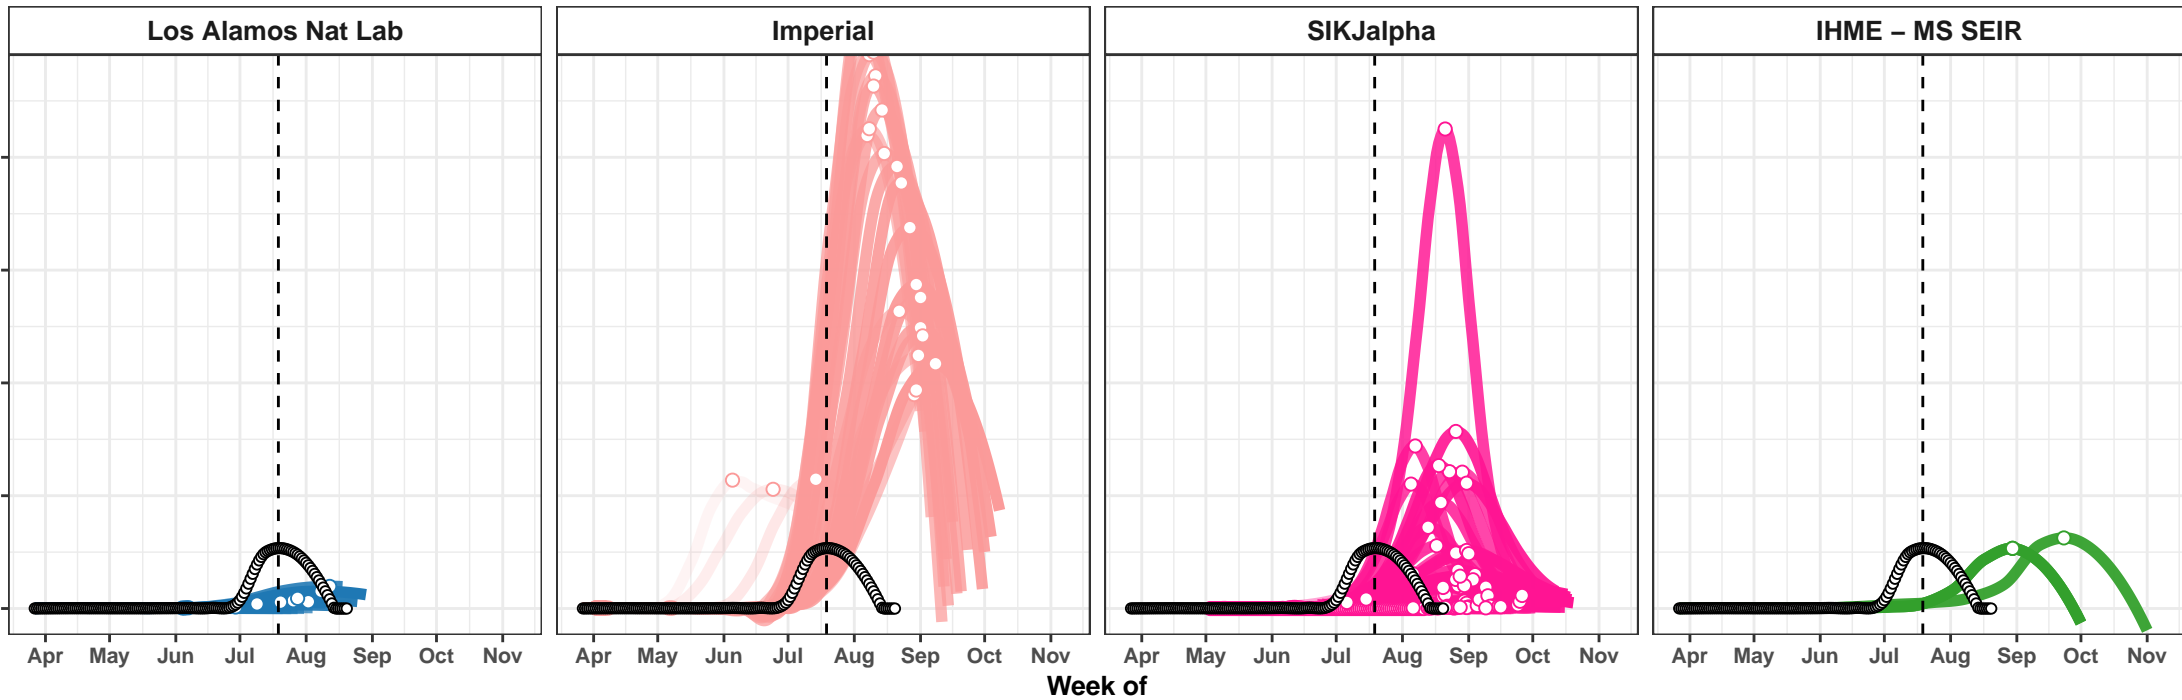

Washington – Smoothed Daily Deaths

Colorado – Smoothed Daily Deaths

Panama – Smoothed Daily Deaths

Minnesota – Smoothed Daily Deaths

Ireland – Smoothed Daily Deaths

Honduras – Smoothed Daily Deaths

Missouri – Smoothed Daily Deaths

Kyrgyzstan – Smoothed Daily Deaths

Tennessee – Smoothed Daily Deaths

Actual and Predicted Peak

Kazakhstan – Smoothed Daily Deaths

Afghanistan – Smoothed Daily Deaths

Nevada – Smoothed Daily Deaths

Japan – Smoothed Daily Deaths