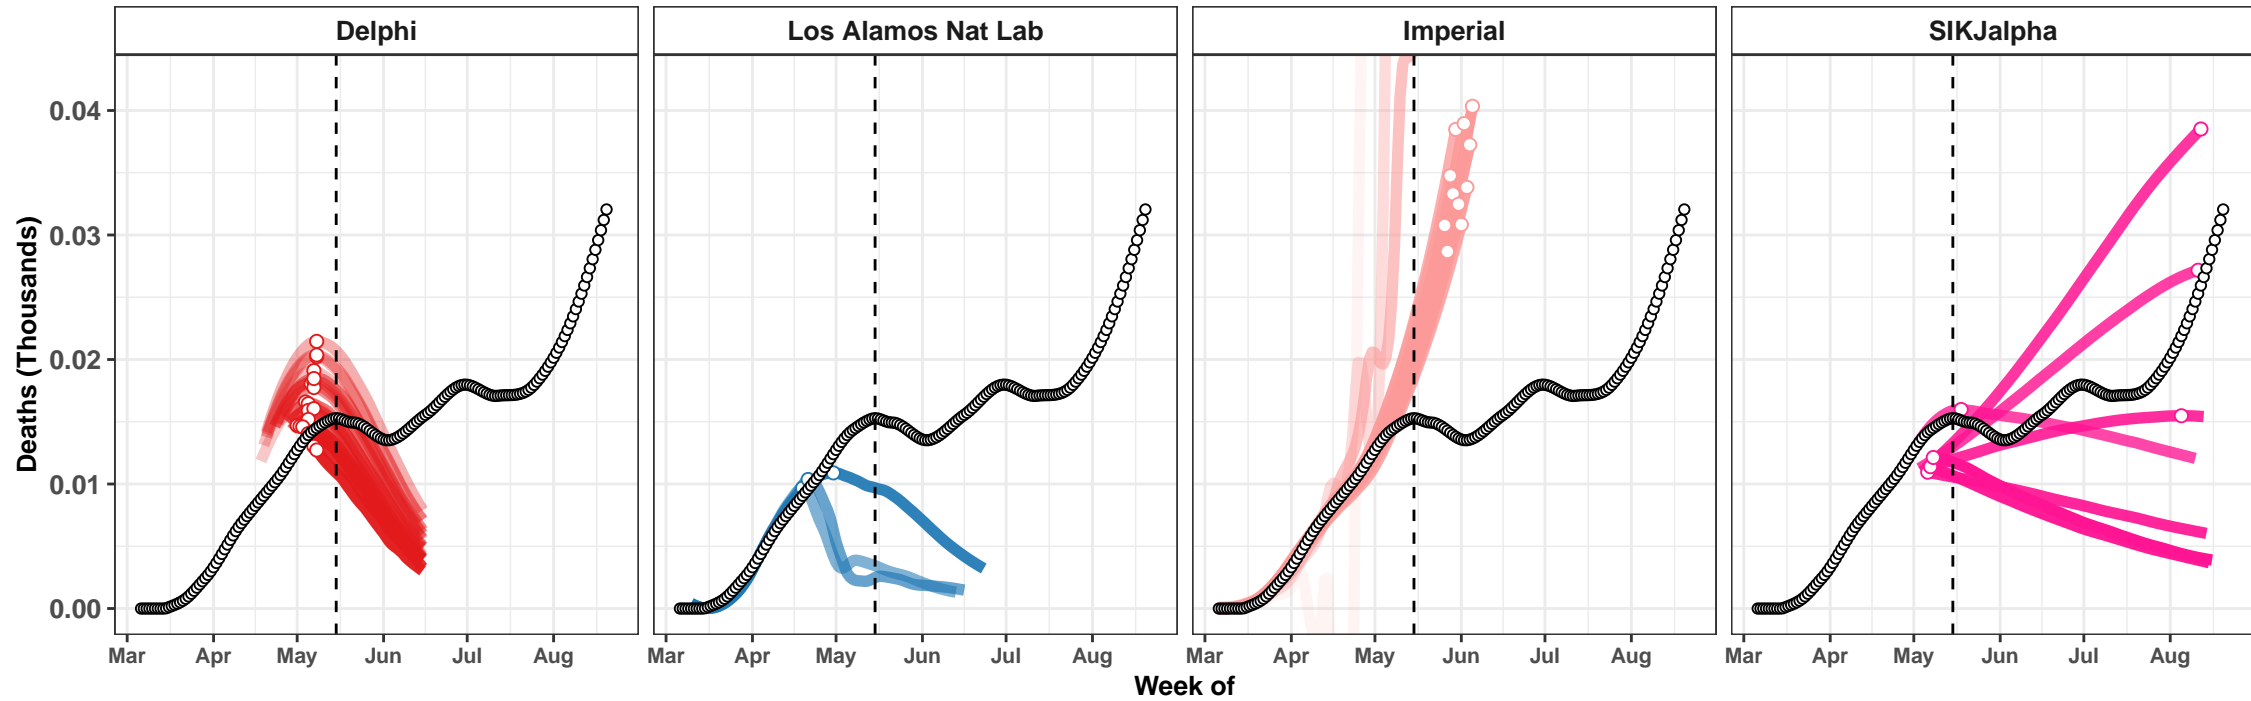

IHME – Curve Fit

Connecticut – Smoothed Daily Deaths

Bolivia – Smoothed Daily Deaths

Ohio – Smoothed Daily Deaths

Bangladesh – Smoothed Daily Deaths

Maryland – Smoothed Daily Deaths

Saudi Arabia – Smoothed Daily Deaths

Indiana – Smoothed Daily Deaths

Romania – Smoothed Daily Deaths

Philippines – Smoothed Daily Deaths

Guatemala – Smoothed Daily Deaths

North Carolina – Smoothed Daily Deaths

Virginia – Smoothed Daily Deaths

South Carolina – Smoothed Daily Deaths

Ukraine – Smoothed Daily Deaths

Mississippi – Smoothed Daily Deaths

Switzerland – Smoothed Daily Deaths

Alabama – Smoothed Daily Deaths

Poland – Smoothed Daily Deaths