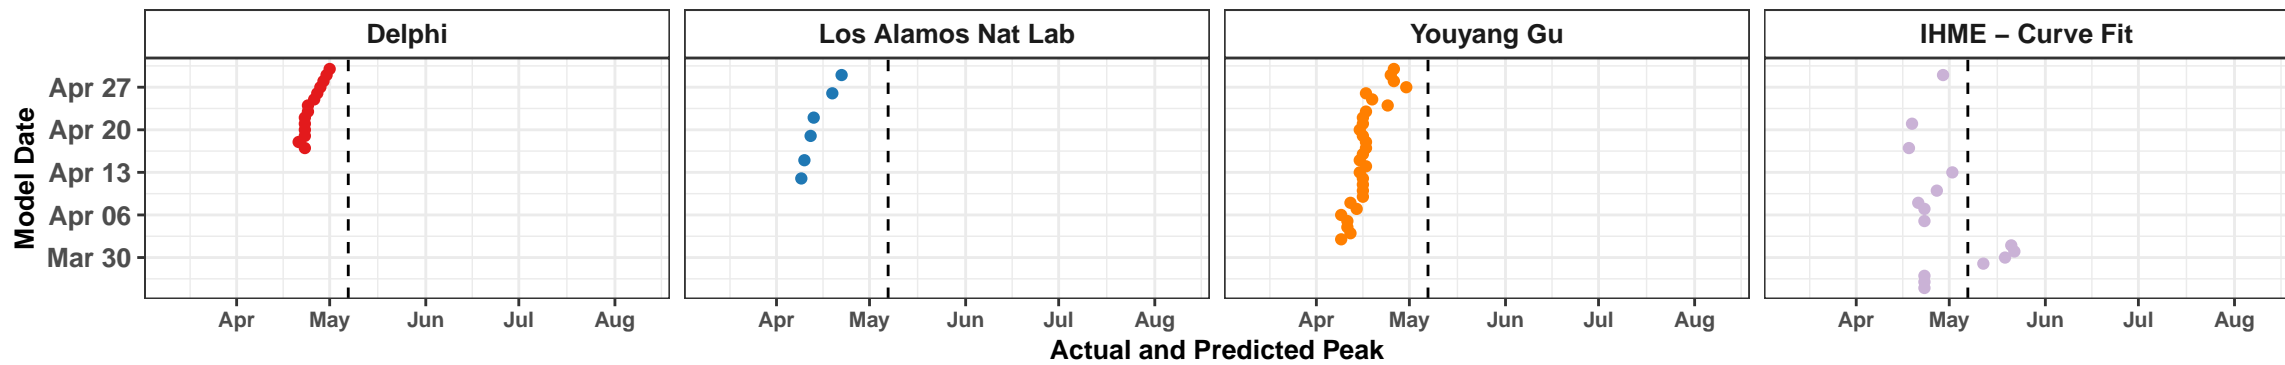

Washington – Smoothed Daily Deaths

Colorado – Smoothed Daily Deaths

Panama – Smoothed Daily Deaths

Minnesota – Smoothed Daily Deaths

Ireland – Smoothed Daily Deaths

Honduras – Smoothed Daily Deaths

Missouri – Smoothed Daily Deaths