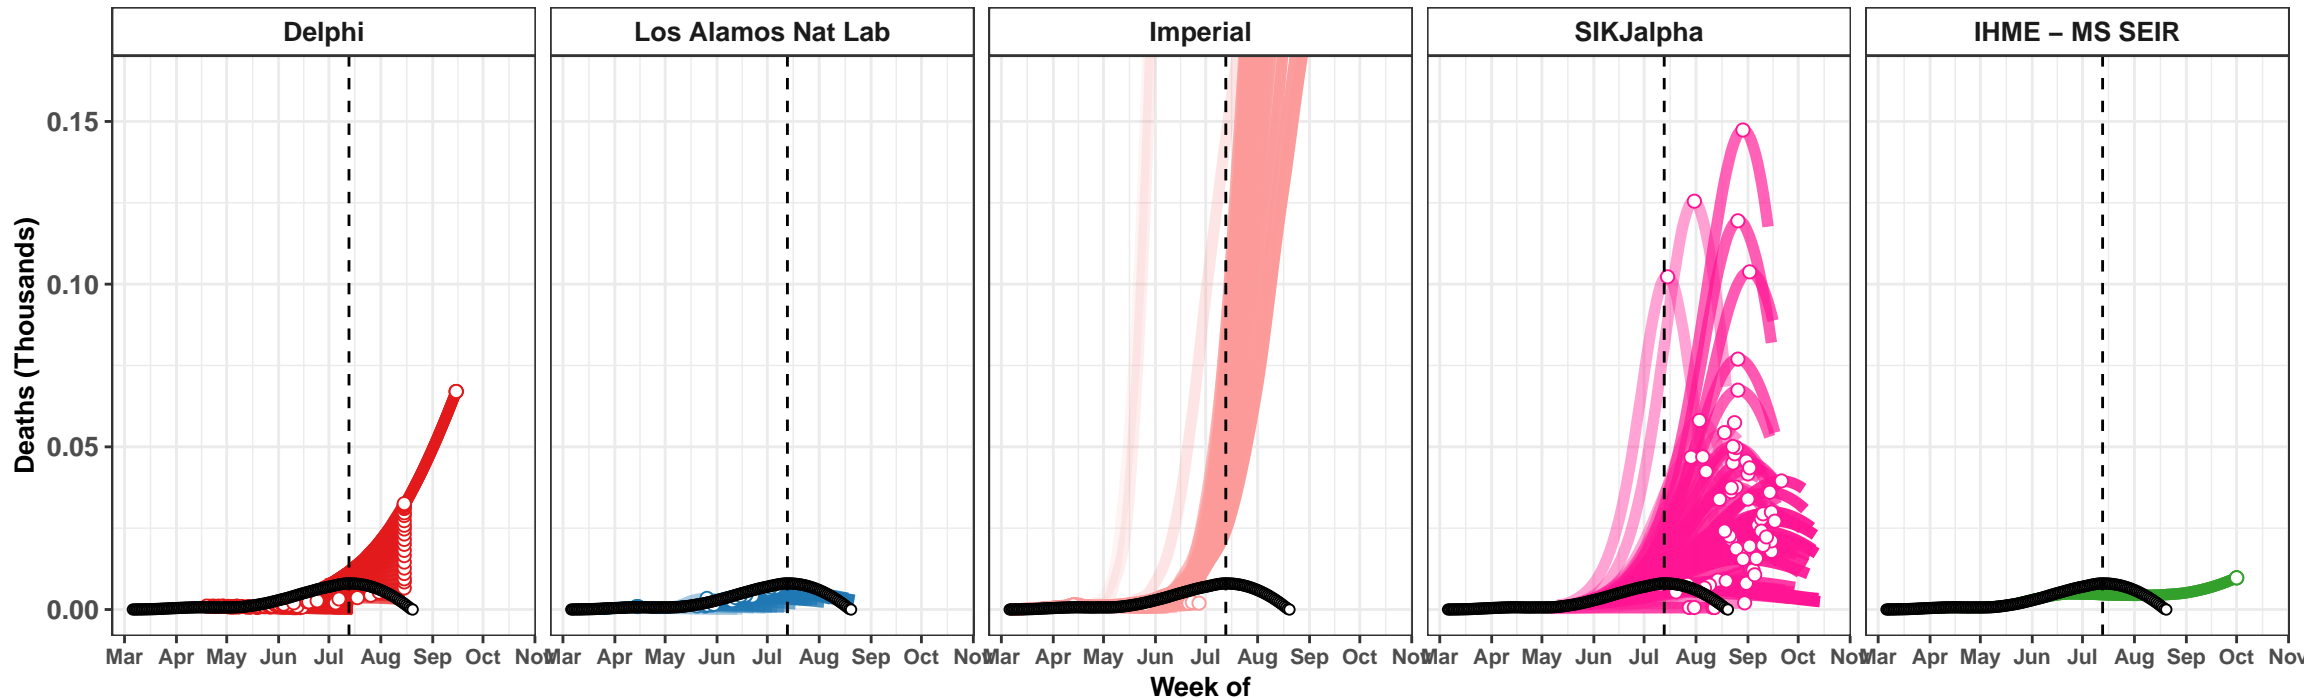

Sudan – Smoothed Daily Deaths

New Mexico – Smoothed Daily Deaths

Oklahoma – Smoothed Daily Deaths

Actual and Predicted Peak

El Salvador – Smoothed Daily Deaths

Belarus – Smoothed Daily Deaths

Hungary – Smoothed Daily Deaths

Oman – Smoothed Daily Deaths

District of Columbia – Smoothed Daily Deaths

Delaware – Smoothed Daily Deaths

Macedonia – Smoothed Daily Deaths

Yemen – Smoothed Daily Deaths

Kenya – Smoothed Daily Deaths

Azerbaijan – Smoothed Daily Deaths

Kuwait – Smoothed Daily Deaths

Actual and Predicted Peak

New Hampshire – Smoothed Daily Deaths

United Arab Emirates – Smoothed Daily Deaths

Finland – Smoothed Daily Deaths

Zambia – Smoothed Daily Deaths

Uzbekistan – Smoothed Daily Deaths