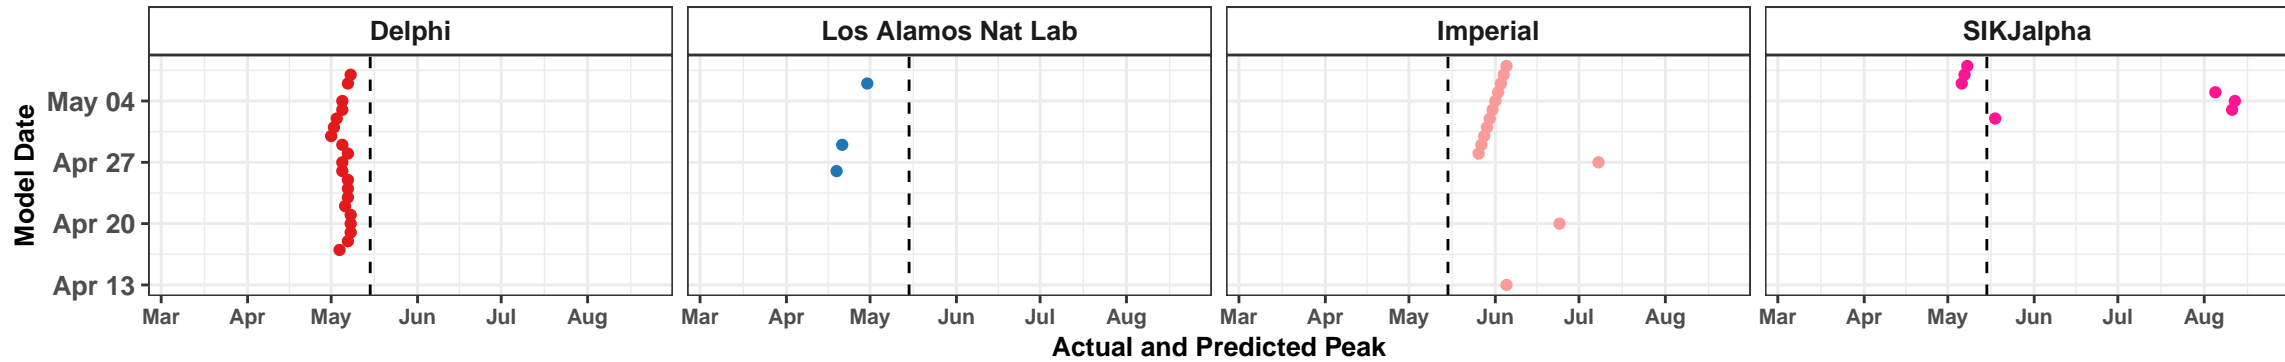

Ukraine – Smoothed Daily Deaths