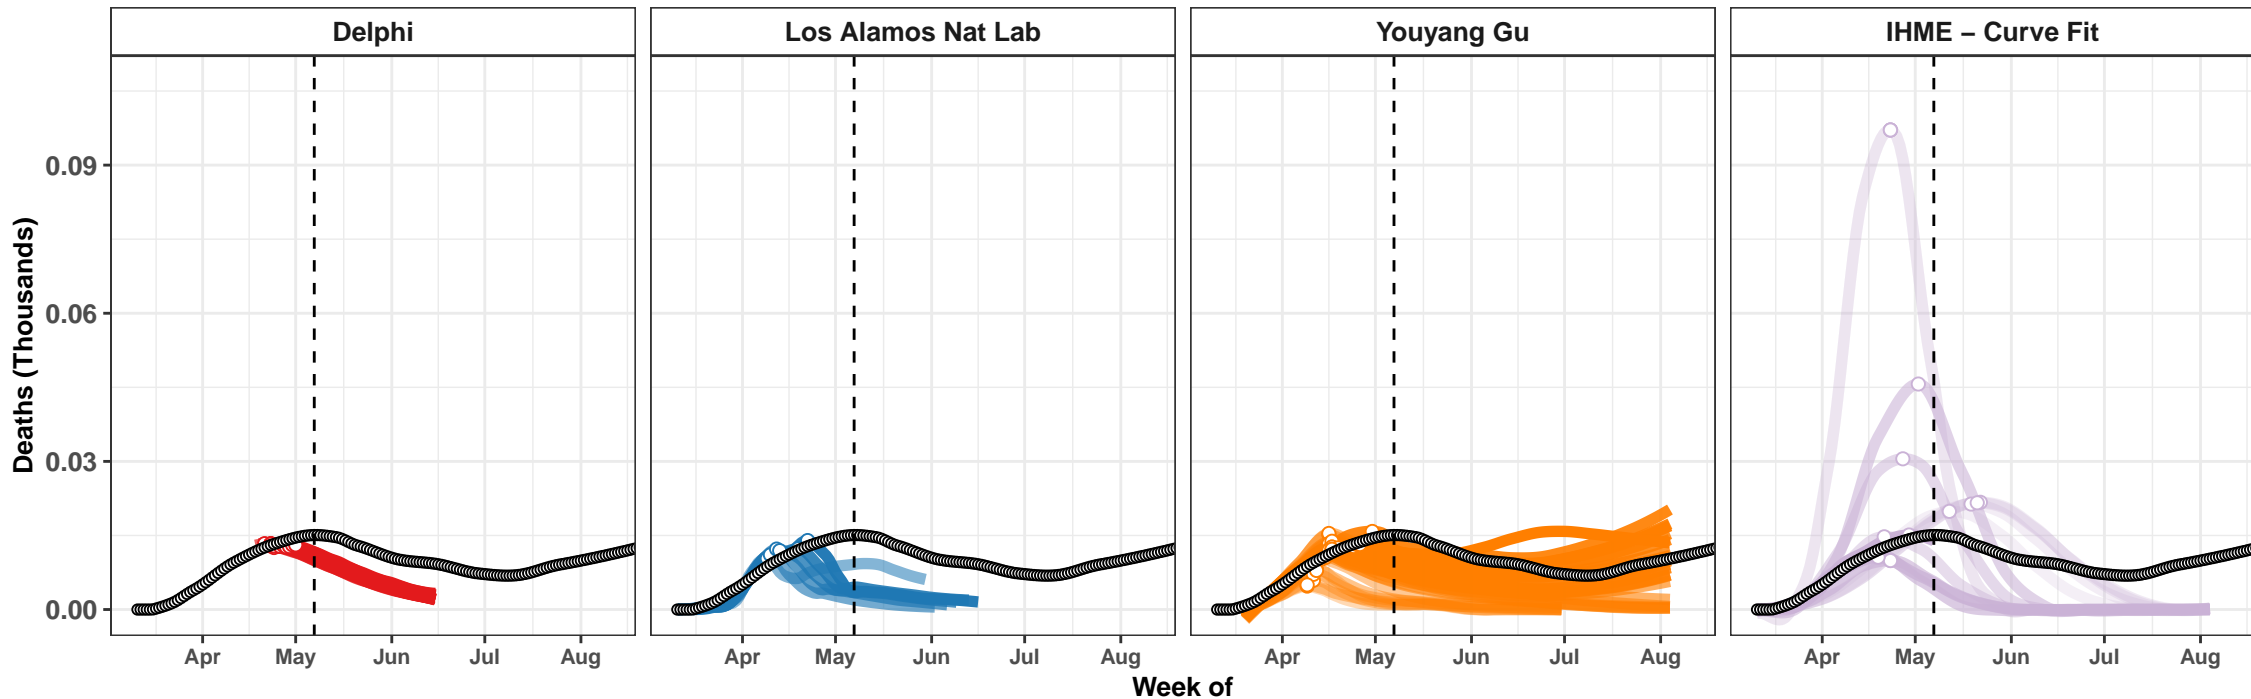

Washington – Smoothed Daily Deaths

Colorado – Smoothed Daily Deaths

Panama – Smoothed Daily Deaths

Minnesota – Smoothed Daily Deaths

Ireland – Smoothed Daily Deaths

Honduras – Smoothed Daily Deaths

Missouri – Smoothed Daily Deaths

Kyrgyzstan – Smoothed Daily Deaths

Tennessee – Smoothed Daily Deaths

Actual and Predicted Peak

Kazakhstan – Smoothed Daily Deaths

Afghanistan – Smoothed Daily Deaths

Nevada – Smoothed Daily Deaths

Japan – Smoothed Daily Deaths