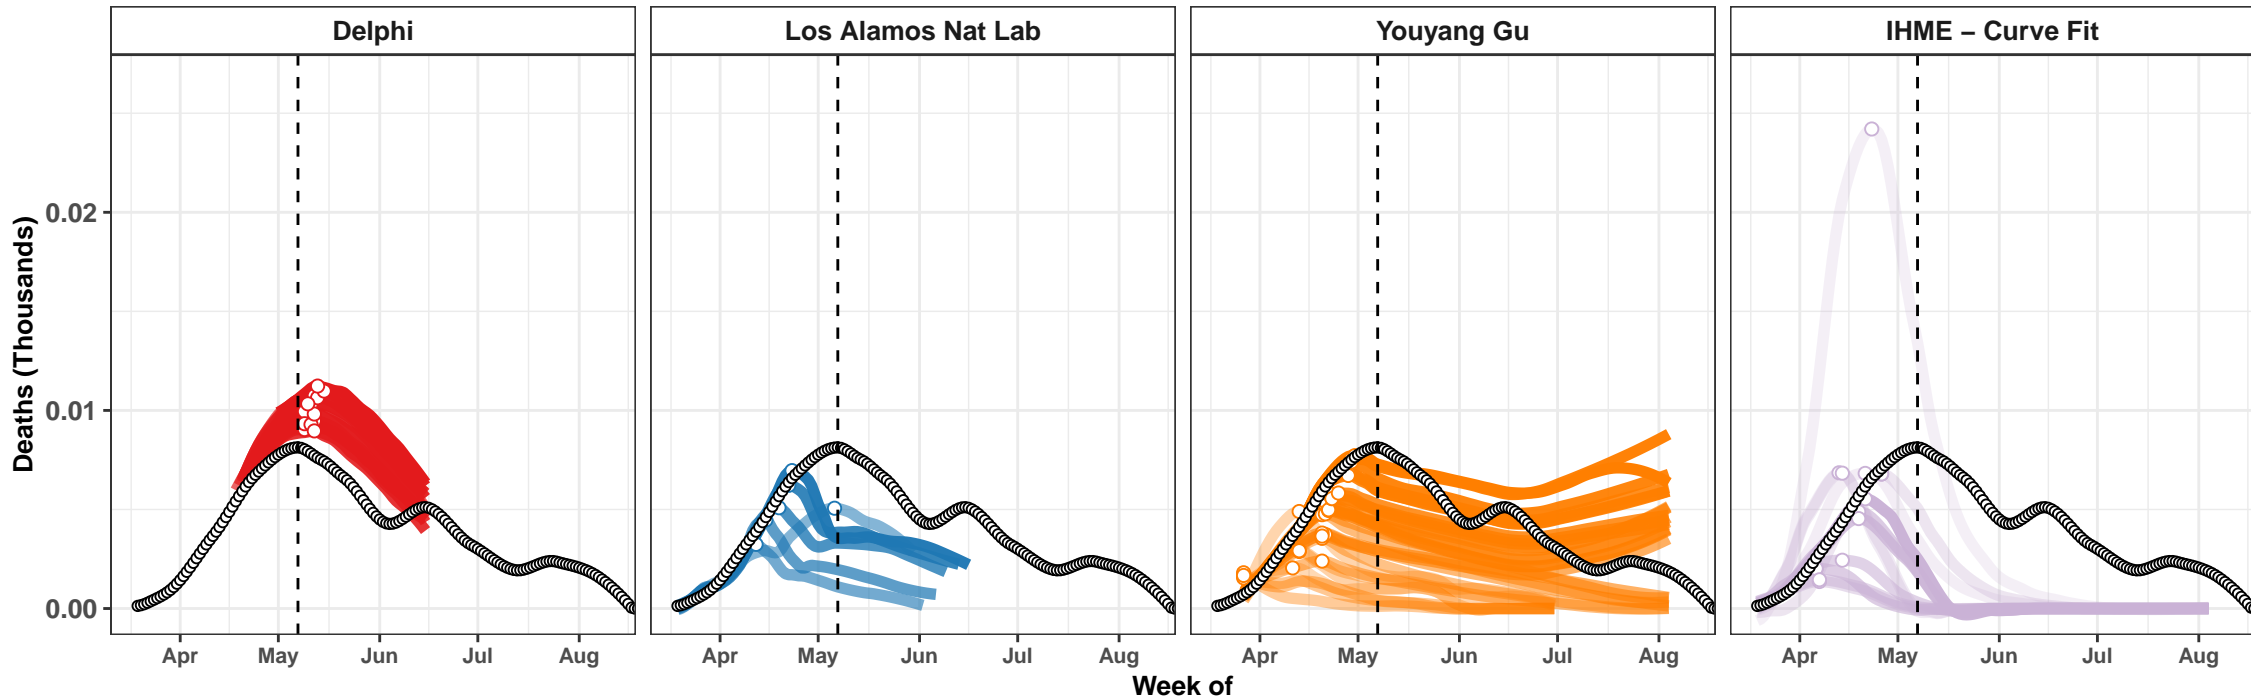

Delaware – Smoothed Daily Deaths