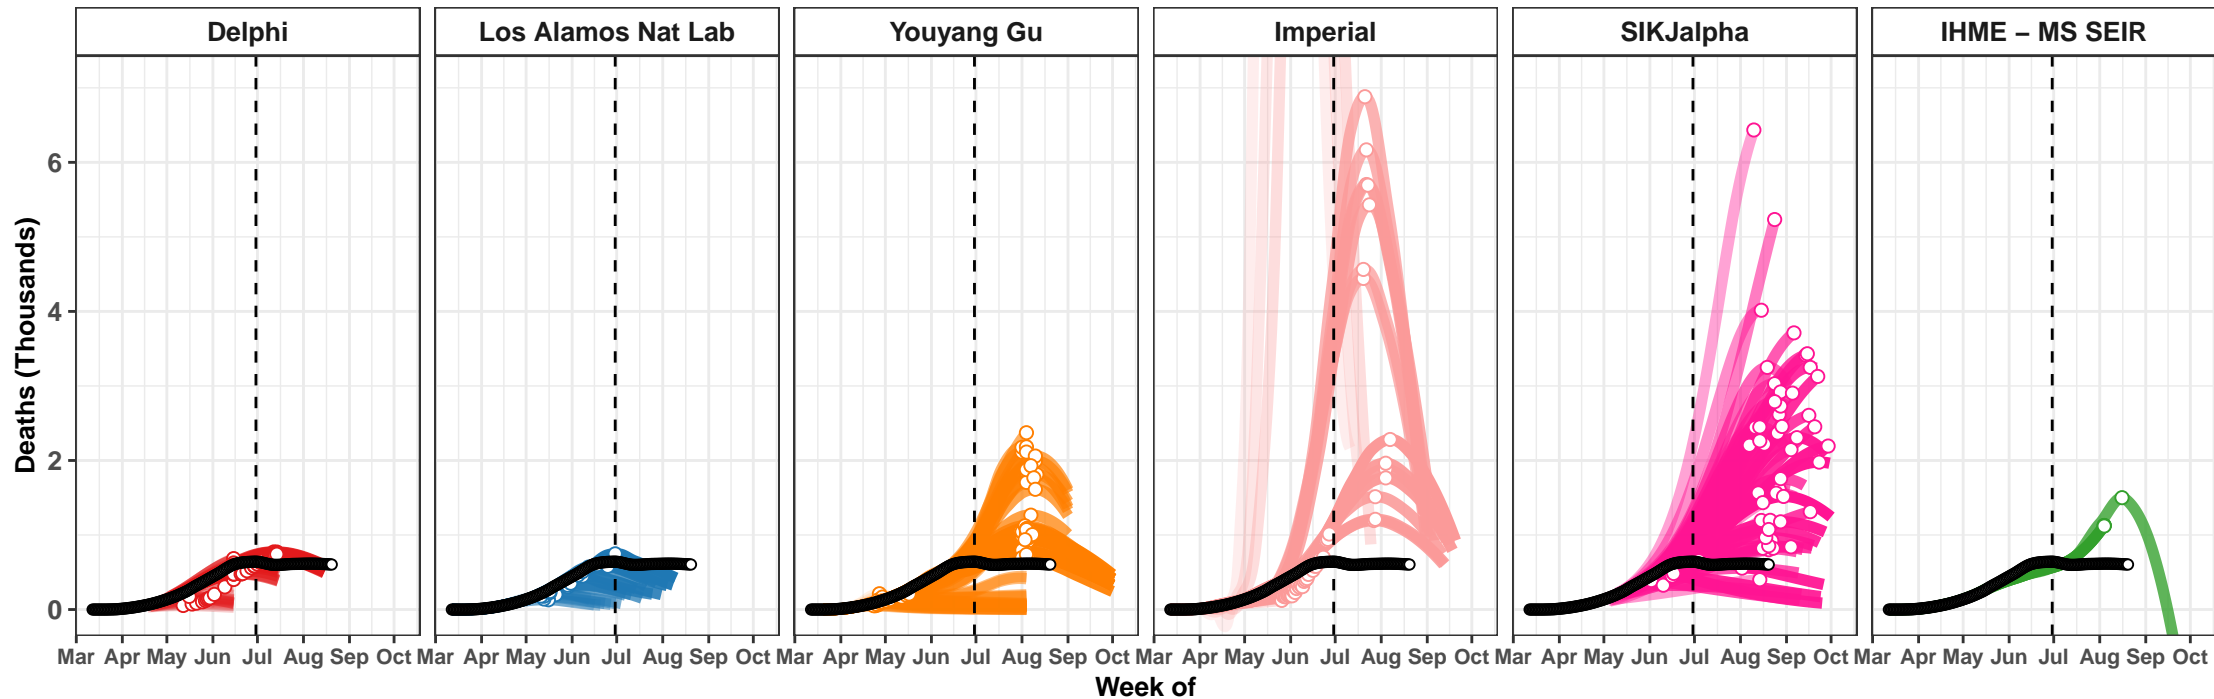

United States – Smoothed Daily Deaths

Brazil – Smoothed Daily Deaths

Mexico – Smoothed Daily Deaths

United Kingdom – Smoothed Daily Deaths

New York – Smoothed Daily Deaths

France – Smoothed Daily Deaths

Colombia – Smoothed Daily Deaths

Russian Federation – Smoothed Daily Deaths

New Jersey – Smoothed Daily Deaths

South Africa – Smoothed Daily Deaths

California – Smoothed Daily Deaths

Texas – Smoothed Daily Deaths

Chile – Smoothed Daily Deaths

Sudan – Smoothed Daily Deaths

New Mexico – Smoothed Daily Deaths

Oklahoma – Smoothed Daily Deaths

Actual and Predicted Peak

El Salvador – Smoothed Daily Deaths

Belarus – Smoothed Daily Deaths

Hungary – Smoothed Daily Deaths