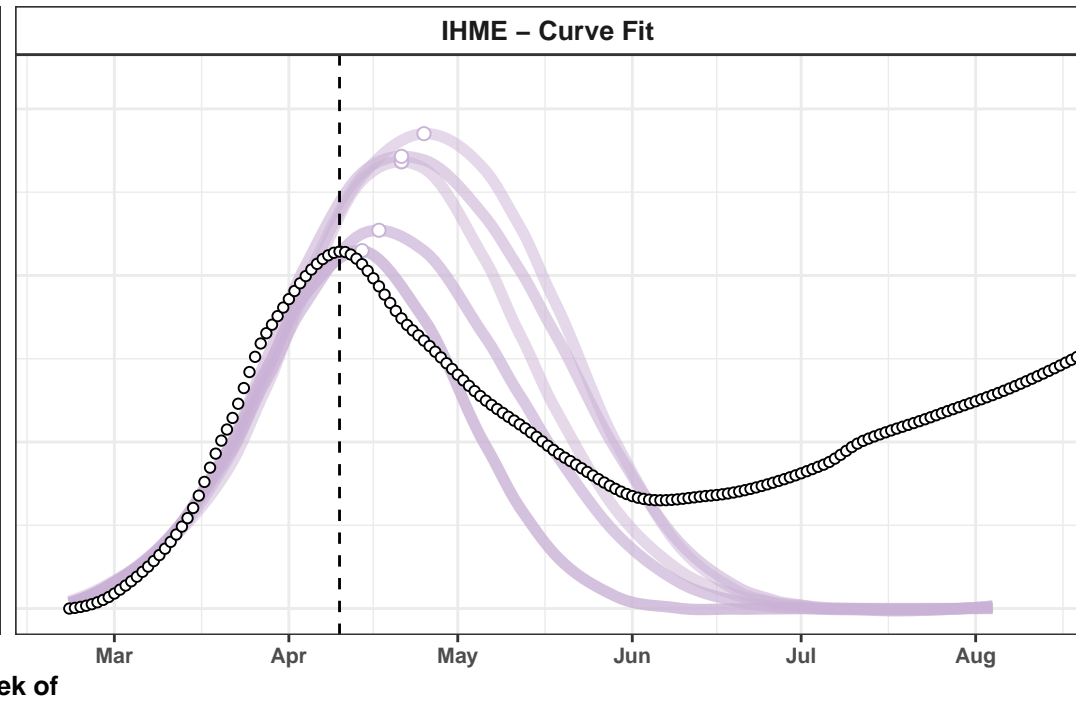

Washington – Smoothed Daily Deaths