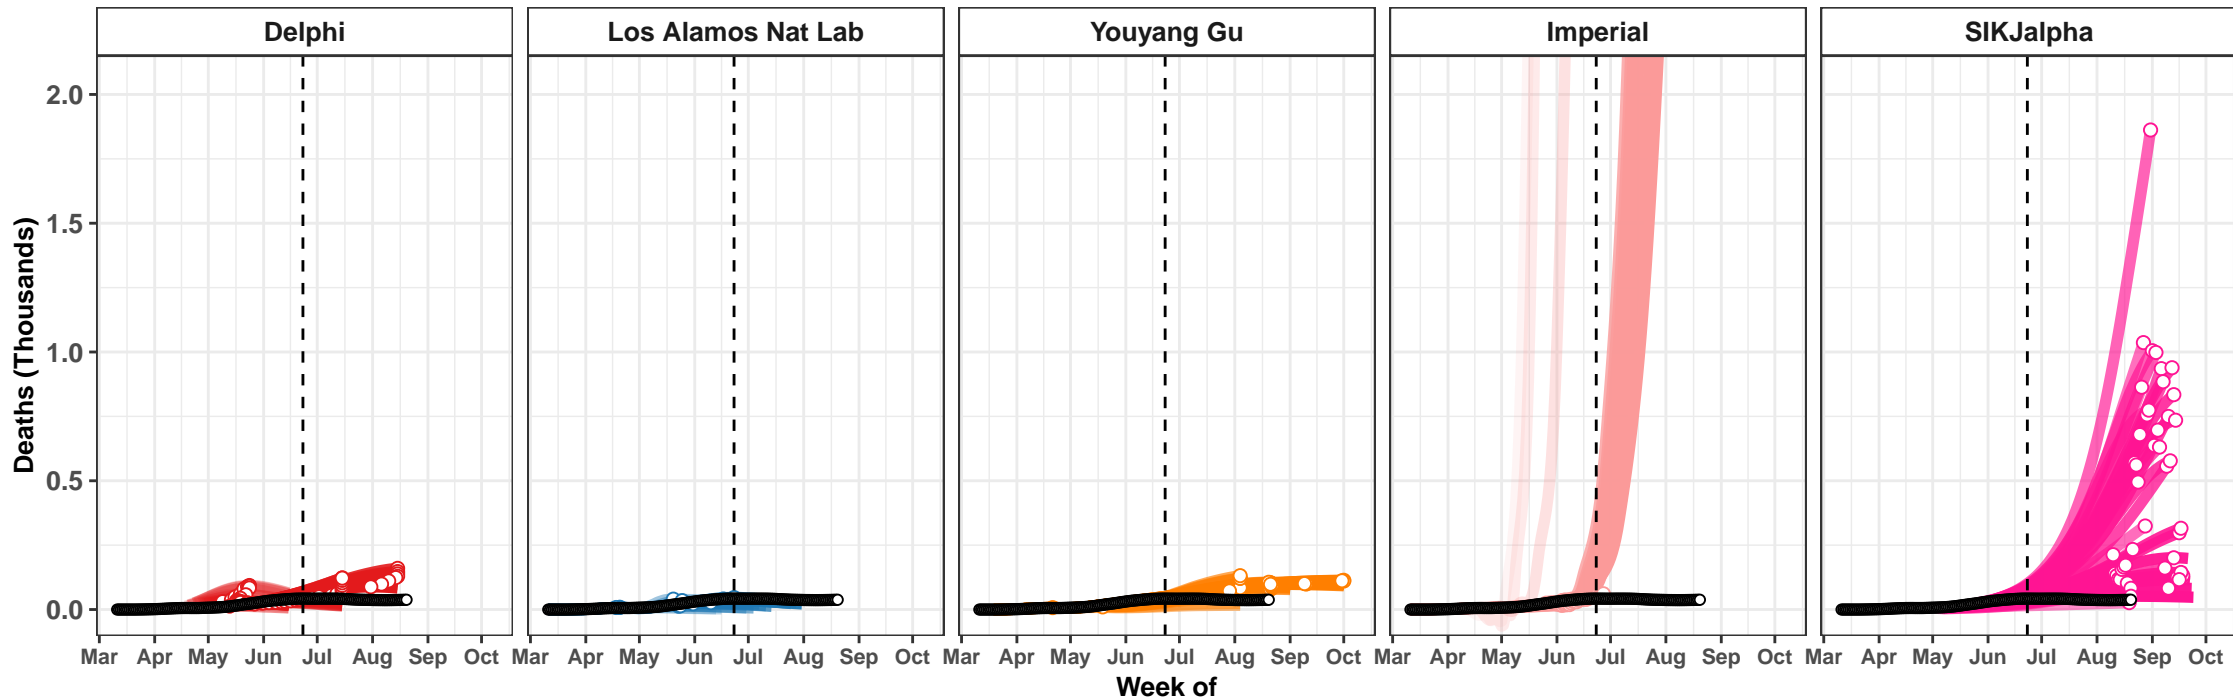

Sweden – Smoothed Daily Deaths

Egypt – Smoothed Daily Deaths

Georgia – Smoothed Daily Deaths

Arizona – Smoothed Daily Deaths

Louisiana – Smoothed Daily Deaths

Youyang Gu

IHME – Curve Fit

Youyang Gu

IHME – Curve Fit

Connecticut – Smoothed Daily Deaths

Bolivia – Smoothed Daily Deaths

Ohio – Smoothed Daily Deaths

Bangladesh – Smoothed Daily Deaths

Maryland – Smoothed Daily Deaths

Saudi Arabia – Smoothed Daily Deaths

Indiana – Smoothed Daily Deaths

Romania – Smoothed Daily Deaths

Philippines – Smoothed Daily Deaths

Guatemala – Smoothed Daily Deaths

North Carolina – Smoothed Daily Deaths

Virginia – Smoothed Daily Deaths