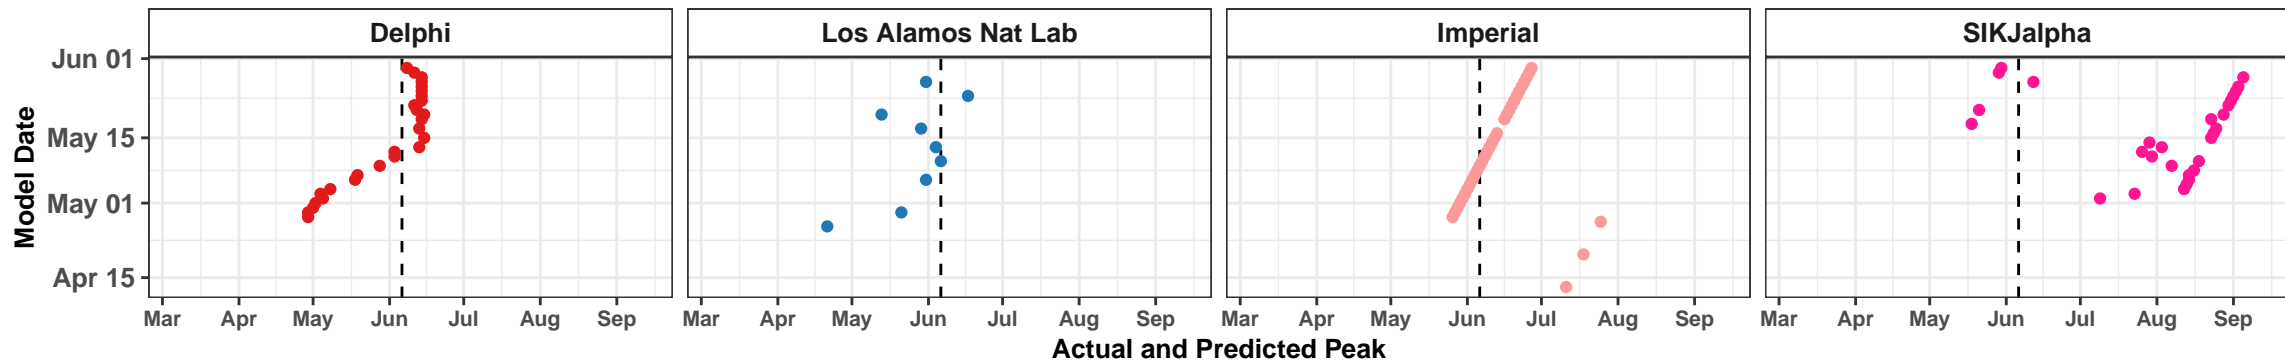

Wisconsin – Smoothed Daily Deaths

Rhode Island – Smoothed Daily Deaths

Iowa – Smoothed Daily Deaths

Nigeria – Smoothed Daily Deaths

Moldova – Smoothed Daily Deaths

Kentucky – Smoothed Daily Deaths

Armenia – Smoothed Daily Deaths

Sudan – Smoothed Daily Deaths

New Mexico – Smoothed Daily Deaths

Oklahoma – Smoothed Daily Deaths

Actual and Predicted Peak

El Salvador – Smoothed Daily Deaths

Belarus – Smoothed Daily Deaths

Hungary – Smoothed Daily Deaths