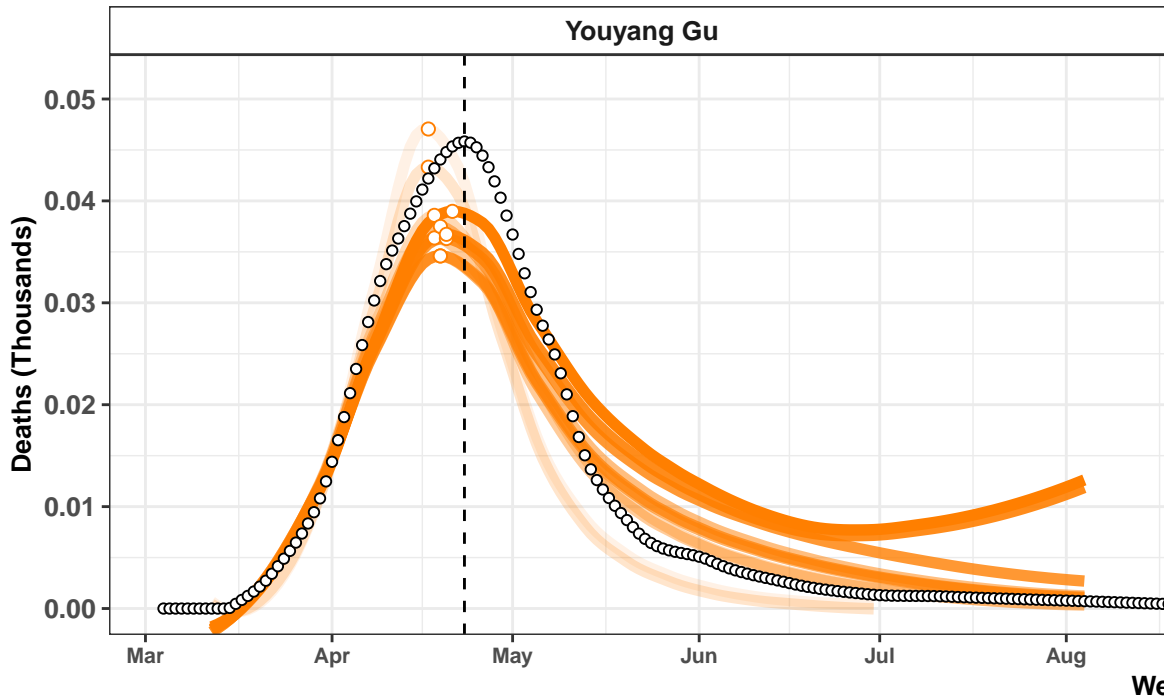

Washington – Smoothed Daily Deaths

Colorado – Smoothed Daily Deaths

Panama – Smoothed Daily Deaths

Minnesota – Smoothed Daily Deaths

Ireland – Smoothed Daily Deaths

Honduras – Smoothed Daily Deaths

Missouri – Smoothed Daily Deaths

Kyrgyzstan – Smoothed Daily Deaths

Tennessee – Smoothed Daily Deaths

Actual and Predicted Peak

Kazakhstan – Smoothed Daily Deaths

Afghanistan – Smoothed Daily Deaths

Nevada – Smoothed Daily Deaths

Japan – Smoothed Daily Deaths