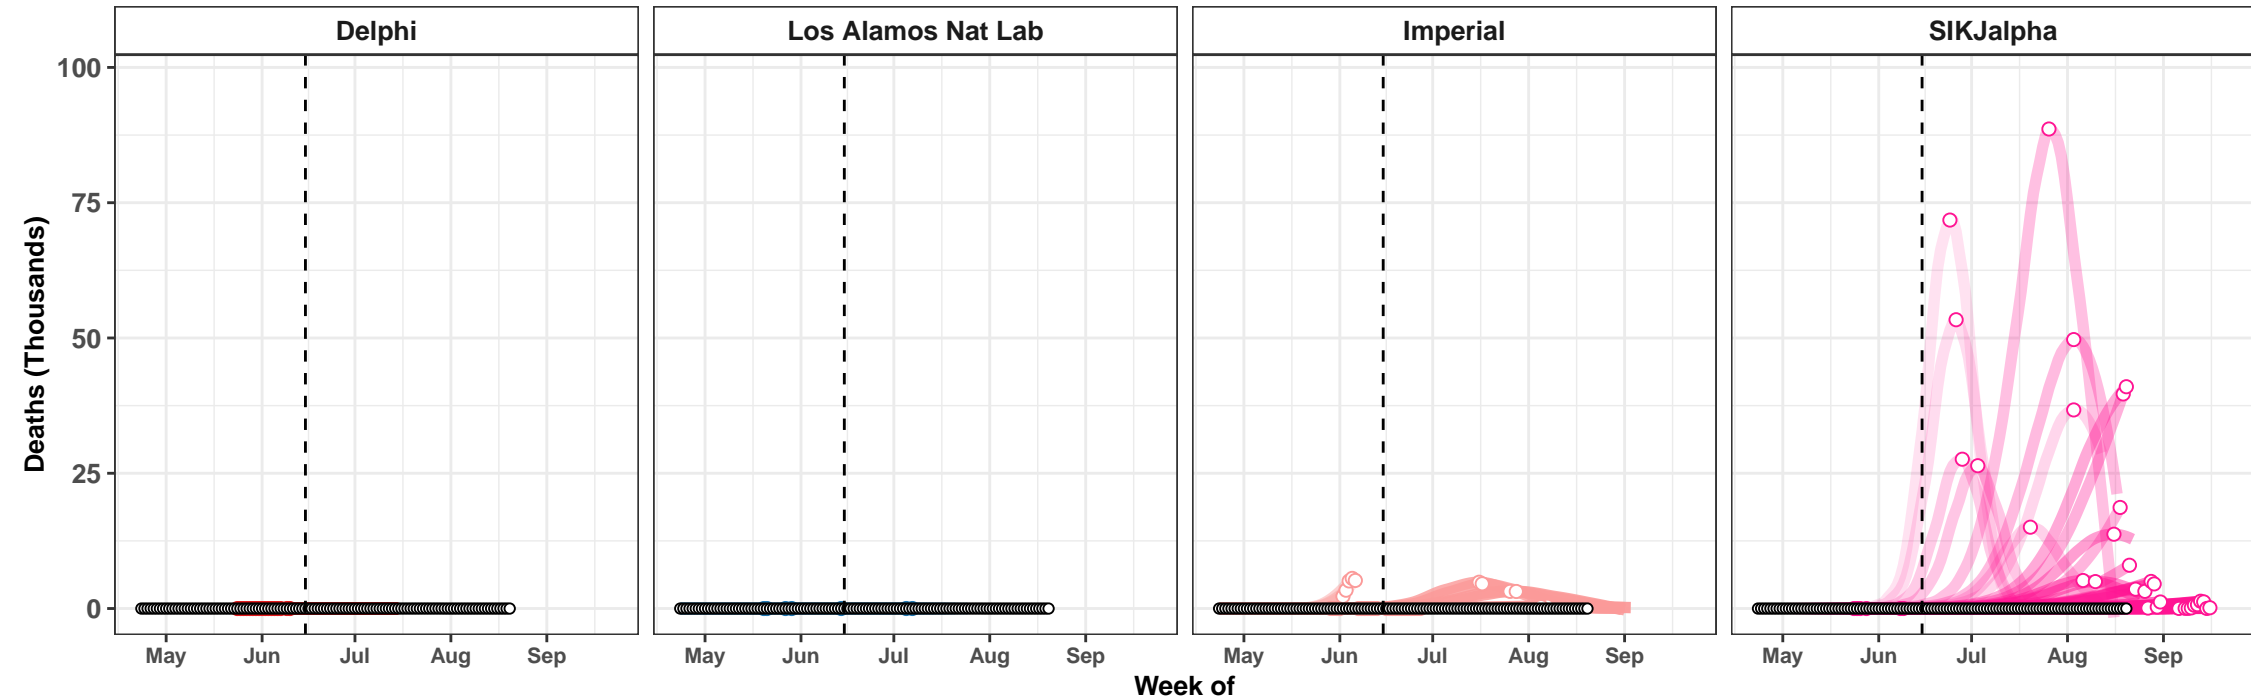

Sudan – Smoothed Daily Deaths

New Mexico – Smoothed Daily Deaths

Oklahoma – Smoothed Daily Deaths

Actual and Predicted Peak

El Salvador – Smoothed Daily Deaths

Belarus – Smoothed Daily Deaths

Hungary – Smoothed Daily Deaths

Oman – Smoothed Daily Deaths

District of Columbia – Smoothed Daily Deaths

Delaware – Smoothed Daily Deaths

Macedonia – Smoothed Daily Deaths

Yemen – Smoothed Daily Deaths

Kenya – Smoothed Daily Deaths

Azerbaijan – Smoothed Daily Deaths

Kuwait – Smoothed Daily Deaths

Actual and Predicted Peak

New Hampshire – Smoothed Daily Deaths

United Arab Emirates – Smoothed Daily Deaths

Finland – Smoothed Daily Deaths

Zambia – Smoothed Daily Deaths

Uzbekistan – Smoothed Daily Deaths