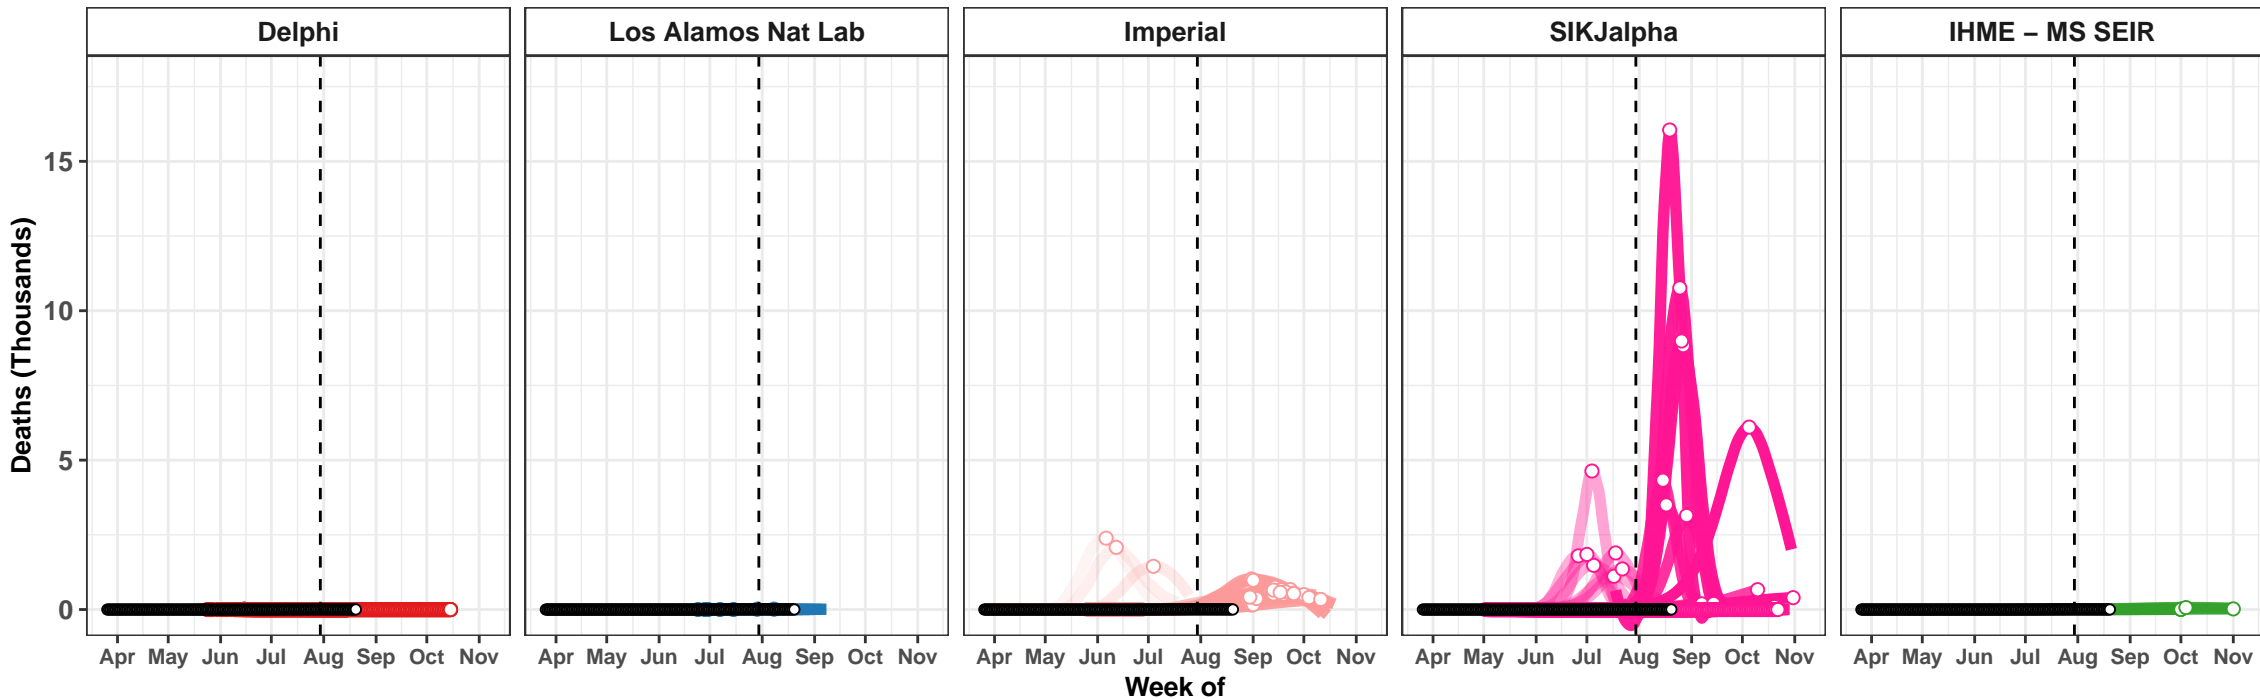

Sudan – Smoothed Daily Deaths

New Mexico – Smoothed Daily Deaths

Oklahoma – Smoothed Daily Deaths

Actual and Predicted Peak

El Salvador – Smoothed Daily Deaths

Belarus – Smoothed Daily Deaths

Hungary – Smoothed Daily Deaths

Oman – Smoothed Daily Deaths

District of Columbia – Smoothed Daily Deaths

Delaware – Smoothed Daily Deaths

Macedonia – Smoothed Daily Deaths

Yemen – Smoothed Daily Deaths

Kenya – Smoothed Daily Deaths

Azerbaijan – Smoothed Daily Deaths

Kuwait – Smoothed Daily Deaths

Actual and Predicted Peak

New Hampshire – Smoothed Daily Deaths

United Arab Emirates – Smoothed Daily Deaths

Finland – Smoothed Daily Deaths

Zambia – Smoothed Daily Deaths

Uzbekistan – Smoothed Daily Deaths