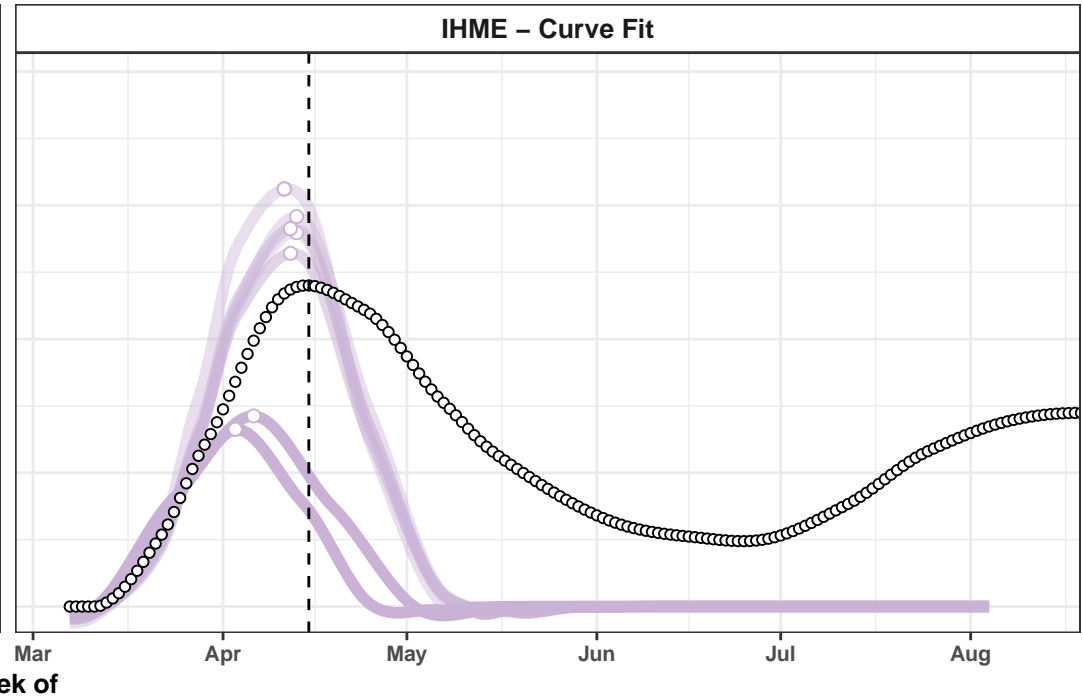

Sweden – Smoothed Daily Deaths

Egypt – Smoothed Daily Deaths

Georgia – Smoothed Daily Deaths

Arizona – Smoothed Daily Deaths

Louisiana – Smoothed Daily Deaths

Youyang Gu

IHME – Curve Fit

Youyang Gu

IHME – Curve Fit

Connecticut – Smoothed Daily Deaths

Bolivia – Smoothed Daily Deaths

Ohio – Smoothed Daily Deaths

Bangladesh – Smoothed Daily Deaths

Maryland – Smoothed Daily Deaths

Saudi Arabia – Smoothed Daily Deaths