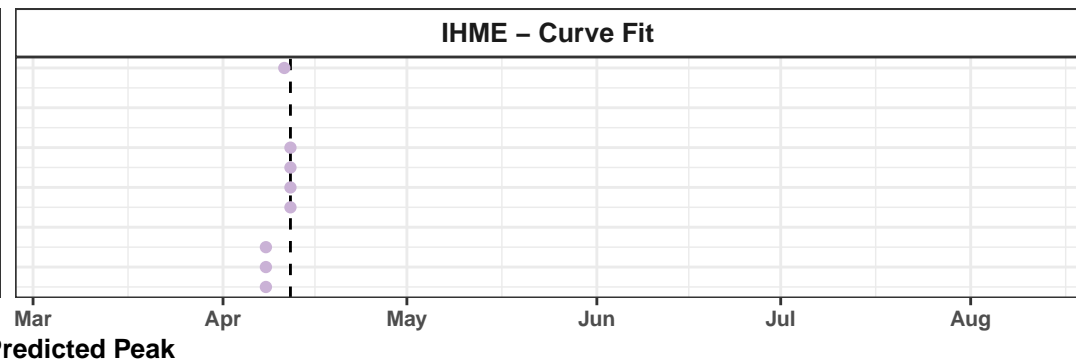

United States – Smoothed Daily Deaths

Brazil – Smoothed Daily Deaths

Mexico – Smoothed Daily Deaths

United Kingdom – Smoothed Daily Deaths

New York – Smoothed Daily Deaths

France – Smoothed Daily Deaths

Colombia – Smoothed Daily Deaths

Sudan – Smoothed Daily Deaths

New Mexico – Smoothed Daily Deaths

Oklahoma – Smoothed Daily Deaths

Actual and Predicted Peak

El Salvador – Smoothed Daily Deaths

Belarus – Smoothed Daily Deaths

Hungary – Smoothed Daily Deaths

Kuwait – Smoothed Daily Deaths

Actual and Predicted Peak

New Hampshire – Smoothed Daily Deaths

United Arab Emirates – Smoothed Daily Deaths

Finland – Smoothed Daily Deaths

Zambia – Smoothed Daily Deaths

Uzbekistan – Smoothed Daily Deaths