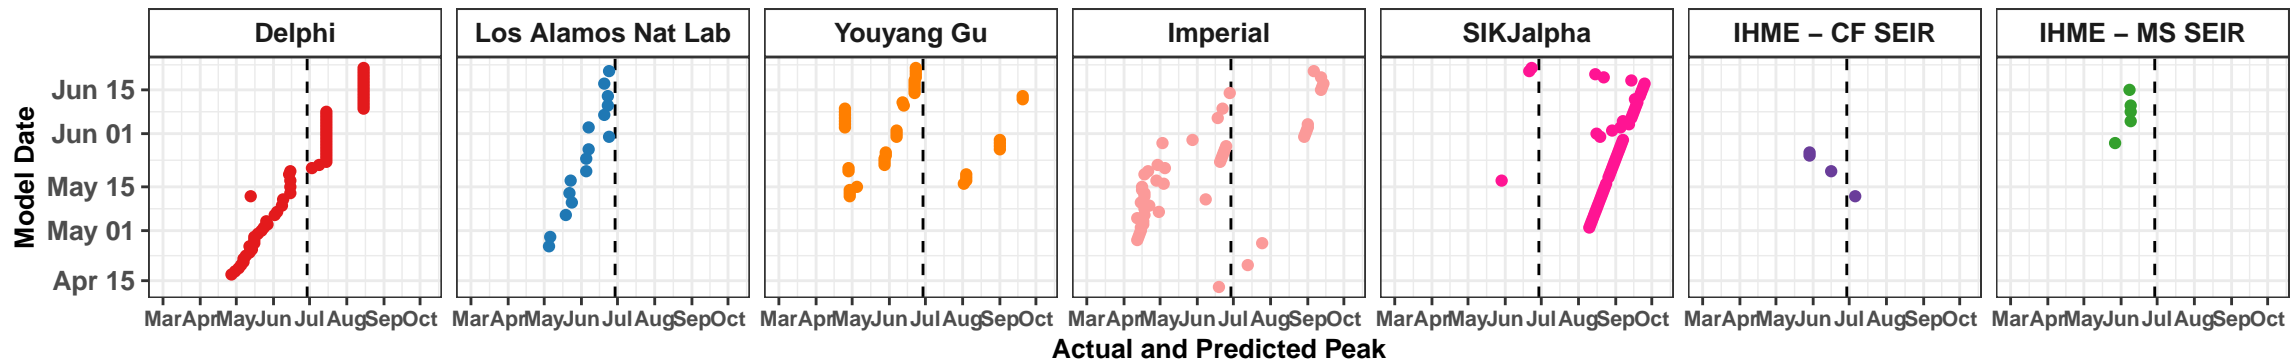

Michigan – Smoothed Daily Deaths

Indonesia – Smoothed Daily Deaths

Pakistan – Smoothed Daily Deaths

Iraq – Smoothed Daily Deaths

Ecuador – Smoothed Daily Deaths

Netherlands – Smoothed Daily Deaths

Turkey – Smoothed Daily Deaths

Sweden – Smoothed Daily Deaths

Egypt – Smoothed Daily Deaths

Georgia – Smoothed Daily Deaths

Arizona – Smoothed Daily Deaths

Louisiana – Smoothed Daily Deaths

Youyang Gu

IHME – Curve Fit

Youyang Gu