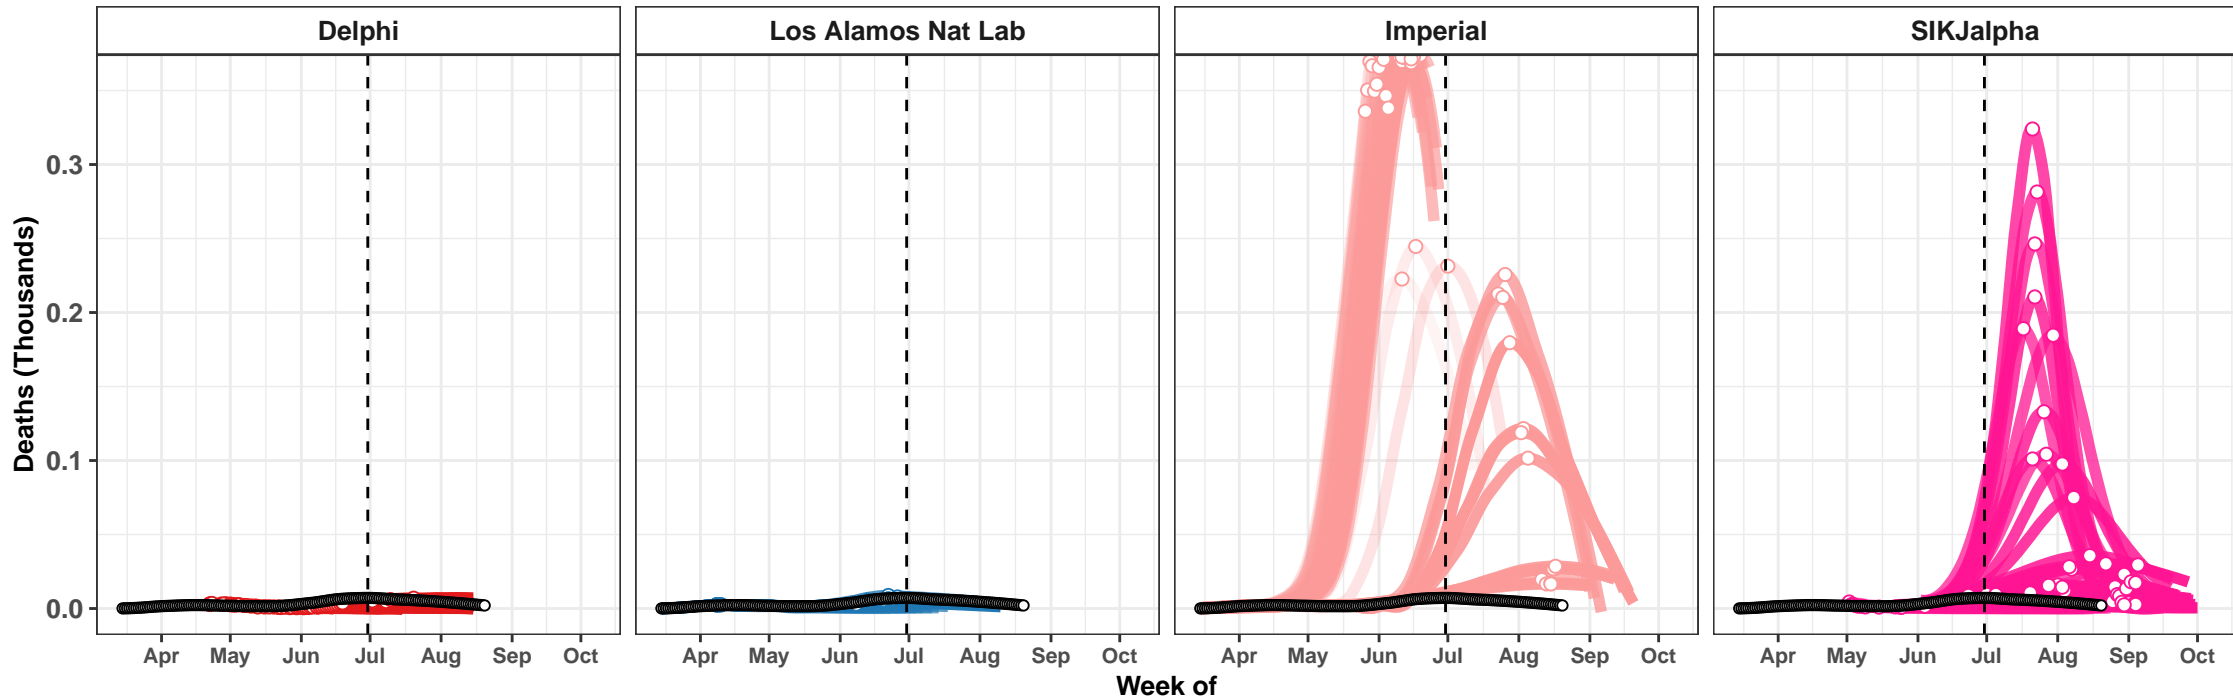

Sudan – Smoothed Daily Deaths

New Mexico – Smoothed Daily Deaths

Oklahoma – Smoothed Daily Deaths

Actual and Predicted Peak

El Salvador – Smoothed Daily Deaths

Belarus – Smoothed Daily Deaths

Hungary – Smoothed Daily Deaths

Oman – Smoothed Daily Deaths

District of Columbia – Smoothed Daily Deaths

Delaware – Smoothed Daily Deaths

Macedonia – Smoothed Daily Deaths

Yemen – Smoothed Daily Deaths

Kenya – Smoothed Daily Deaths

Azerbaijan – Smoothed Daily Deaths

Kuwait – Smoothed Daily Deaths

Actual and Predicted Peak

New Hampshire – Smoothed Daily Deaths

United Arab Emirates – Smoothed Daily Deaths

Finland – Smoothed Daily Deaths

Zambia – Smoothed Daily Deaths

Uzbekistan – Smoothed Daily Deaths