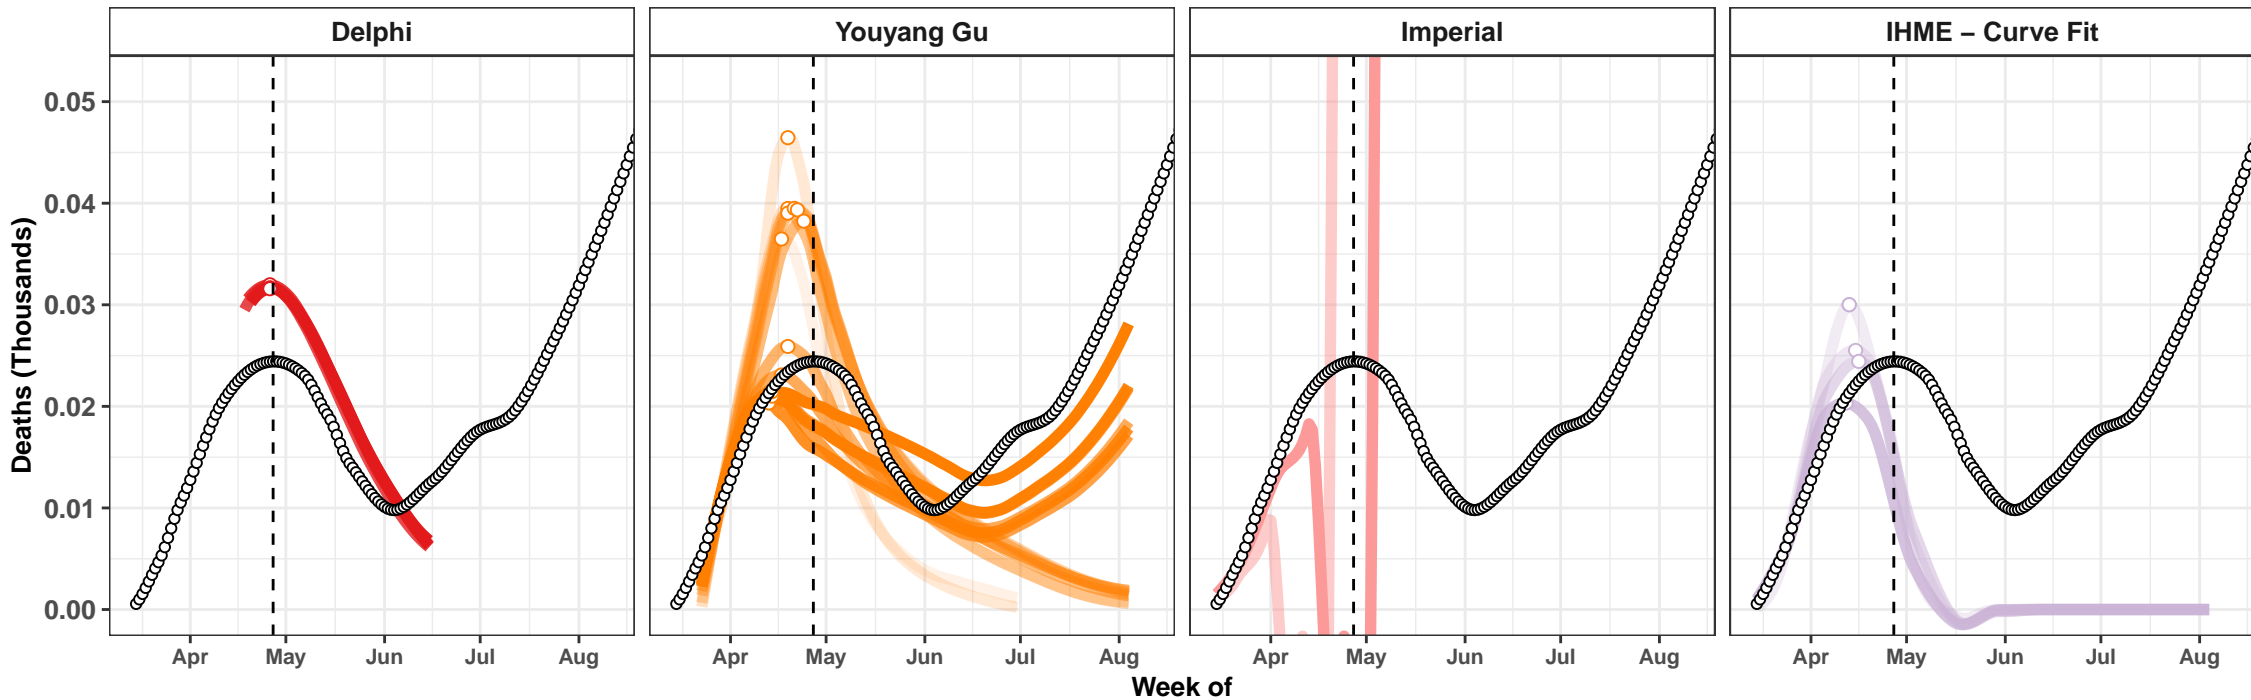

Romania – Smoothed Daily Deaths