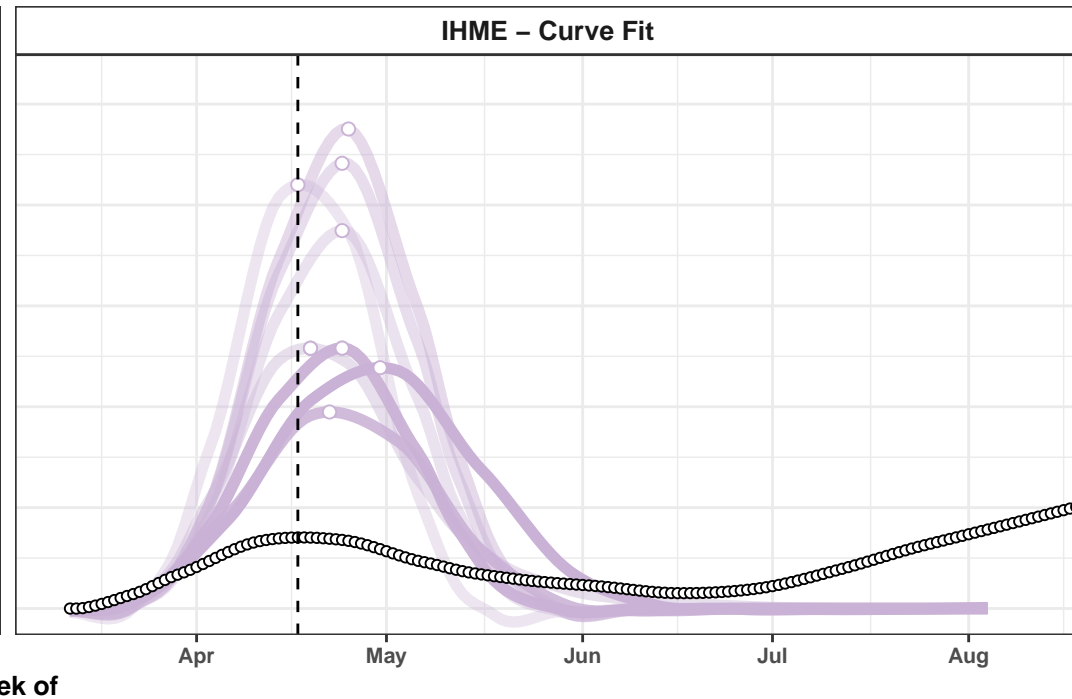

Kyrgyzstan – Smoothed Daily Deaths

Tennessee – Smoothed Daily Deaths

Actual and Predicted Peak

Kazakhstan – Smoothed Daily Deaths

Afghanistan – Smoothed Daily Deaths

Nevada – Smoothed Daily Deaths

Japan – Smoothed Daily Deaths

Wisconsin – Smoothed Daily Deaths

Rhode Island – Smoothed Daily Deaths

Iowa – Smoothed Daily Deaths

Nigeria – Smoothed Daily Deaths

Moldova – Smoothed Daily Deaths

Kentucky – Smoothed Daily Deaths

Armenia – Smoothed Daily Deaths

Sudan – Smoothed Daily Deaths

New Mexico – Smoothed Daily Deaths

Oklahoma – Smoothed Daily Deaths

Actual and Predicted Peak

El Salvador – Smoothed Daily Deaths

Belarus – Smoothed Daily Deaths

Hungary – Smoothed Daily Deaths