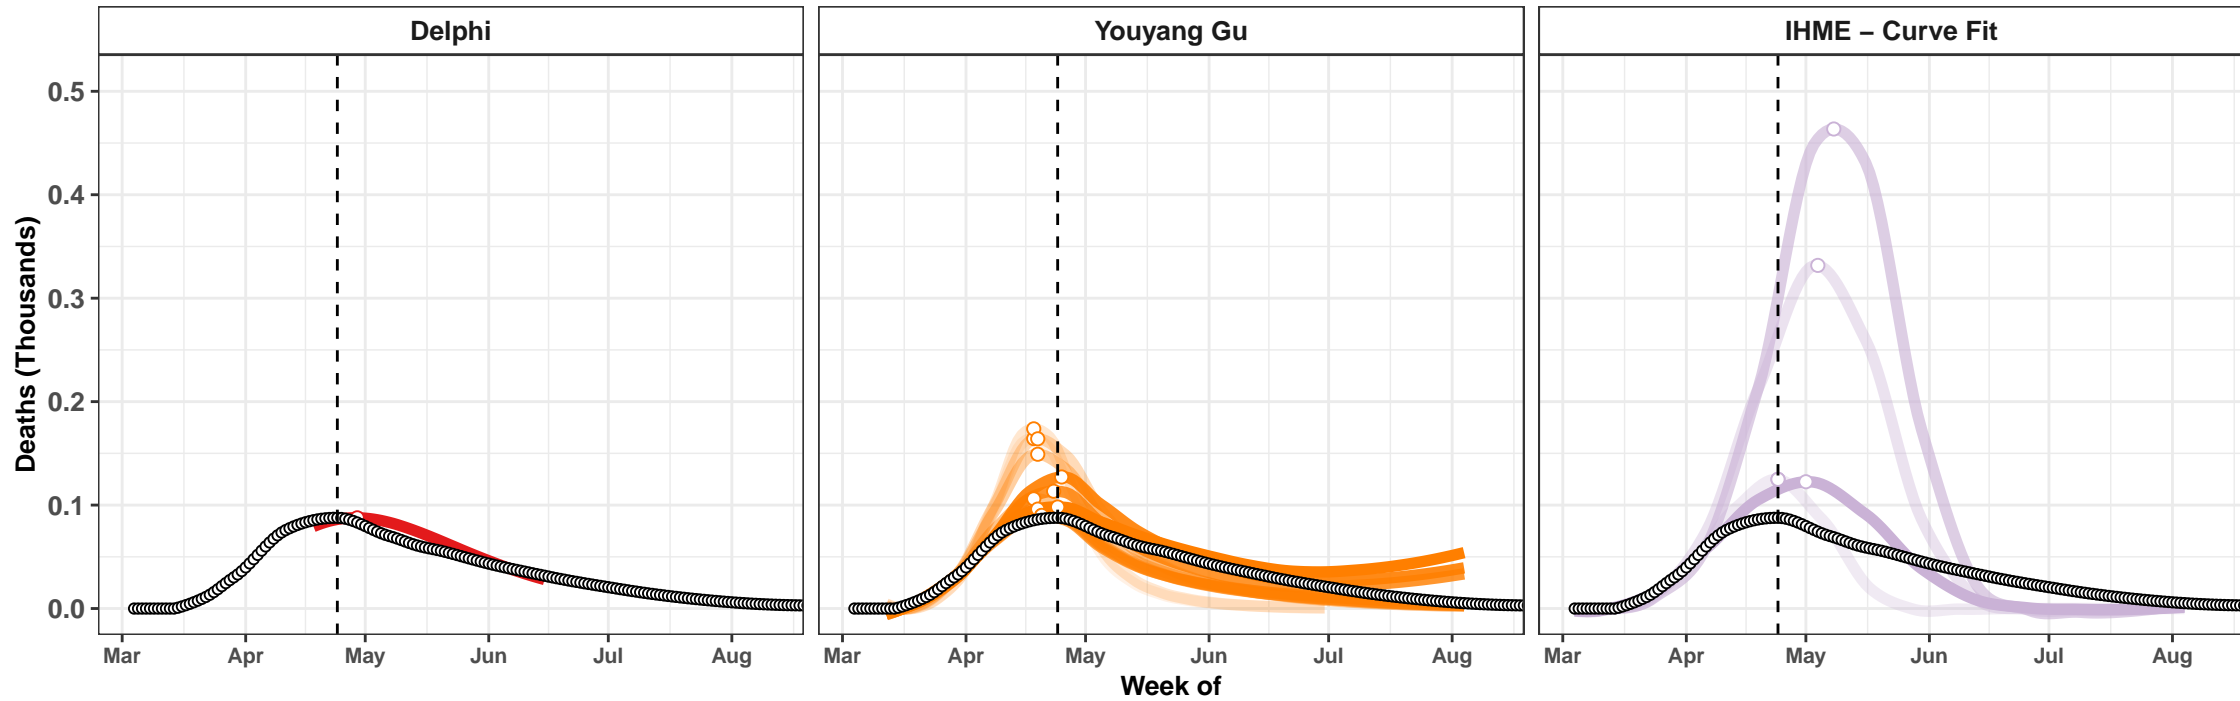

Michigan – Smoothed Daily Deaths

Indonesia – Smoothed Daily Deaths

Pakistan – Smoothed Daily Deaths

Iraq – Smoothed Daily Deaths

Ecuador – Smoothed Daily Deaths

Netherlands – Smoothed Daily Deaths

Turkey – Smoothed Daily Deaths

Sweden – Smoothed Daily Deaths

Egypt – Smoothed Daily Deaths

Georgia – Smoothed Daily Deaths

Arizona – Smoothed Daily Deaths

Louisiana – Smoothed Daily Deaths

Youyang Gu

IHME – Curve Fit

Youyang Gu