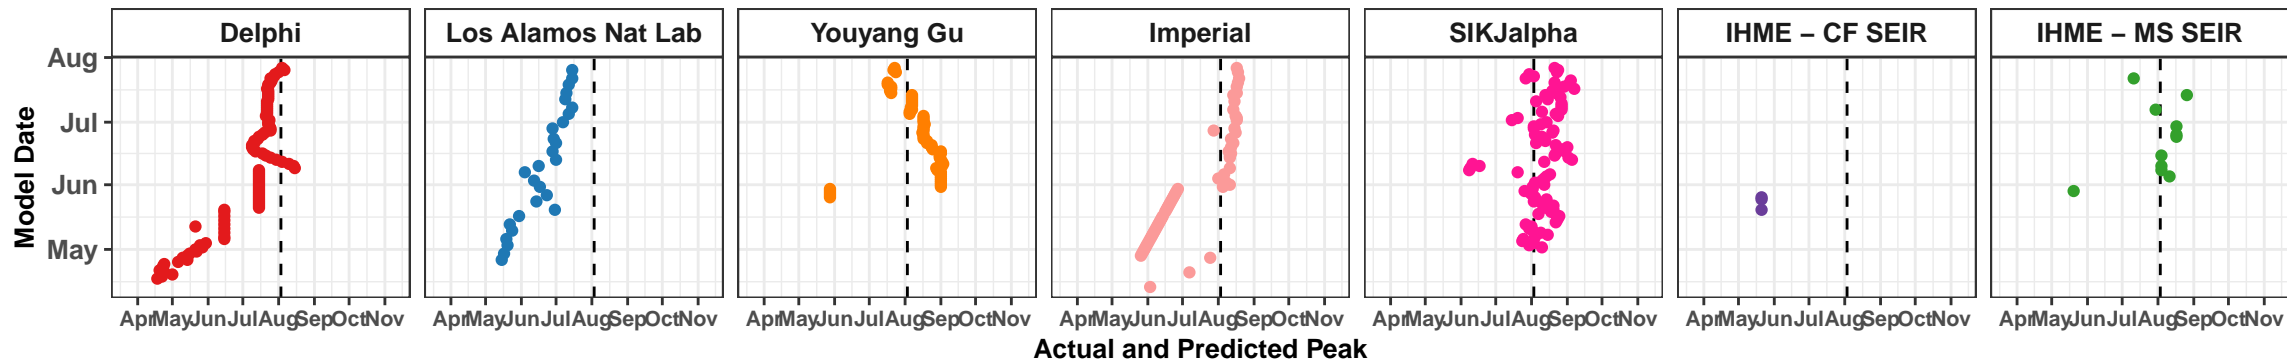

Michigan – Smoothed Daily Deaths

Indonesia – Smoothed Daily Deaths

Pakistan – Smoothed Daily Deaths

Iraq – Smoothed Daily Deaths

Ecuador – Smoothed Daily Deaths

Netherlands – Smoothed Daily Deaths

Turkey – Smoothed Daily Deaths

Sweden – Smoothed Daily Deaths

Egypt – Smoothed Daily Deaths

Georgia – Smoothed Daily Deaths

Arizona – Smoothed Daily Deaths

Louisiana – Smoothed Daily Deaths

Youyang Gu

IHME – Curve Fit

Youyang Gu

IHME – Curve Fit

Connecticut – Smoothed Daily Deaths

Bolivia – Smoothed Daily Deaths

Ohio – Smoothed Daily Deaths

Bangladesh – Smoothed Daily Deaths

Maryland – Smoothed Daily Deaths

Saudi Arabia – Smoothed Daily Deaths