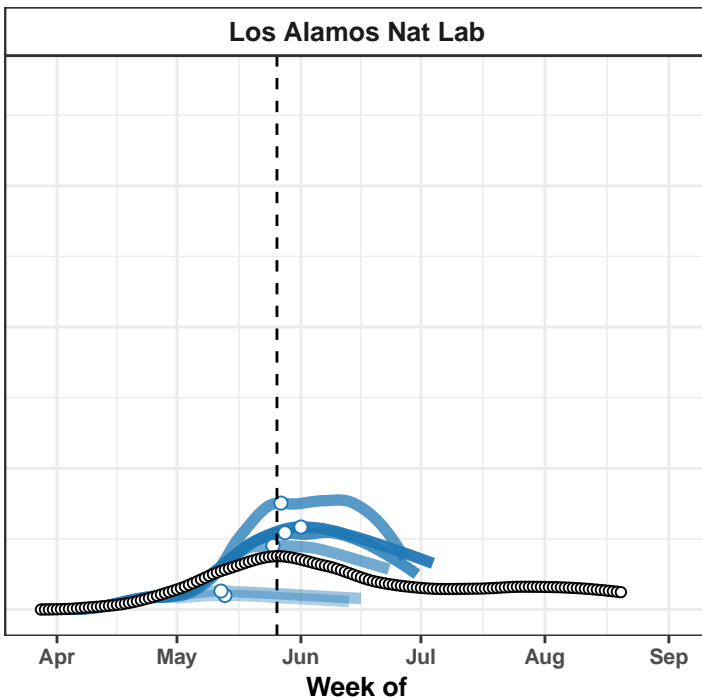

Sudan – Smoothed Daily Deaths

New Mexico – Smoothed Daily Deaths

Oklahoma – Smoothed Daily Deaths

Actual and Predicted Peak

El Salvador – Smoothed Daily Deaths

Belarus – Smoothed Daily Deaths

Hungary – Smoothed Daily Deaths

Oman – Smoothed Daily Deaths

District of Columbia – Smoothed Daily Deaths

Delaware – Smoothed Daily Deaths

Macedonia – Smoothed Daily Deaths

Yemen – Smoothed Daily Deaths

Kenya – Smoothed Daily Deaths

Azerbaijan – Smoothed Daily Deaths

Kuwait – Smoothed Daily Deaths

Actual and Predicted Peak

New Hampshire – Smoothed Daily Deaths

United Arab Emirates – Smoothed Daily Deaths

Finland – Smoothed Daily Deaths

Zambia – Smoothed Daily Deaths

Uzbekistan – Smoothed Daily Deaths