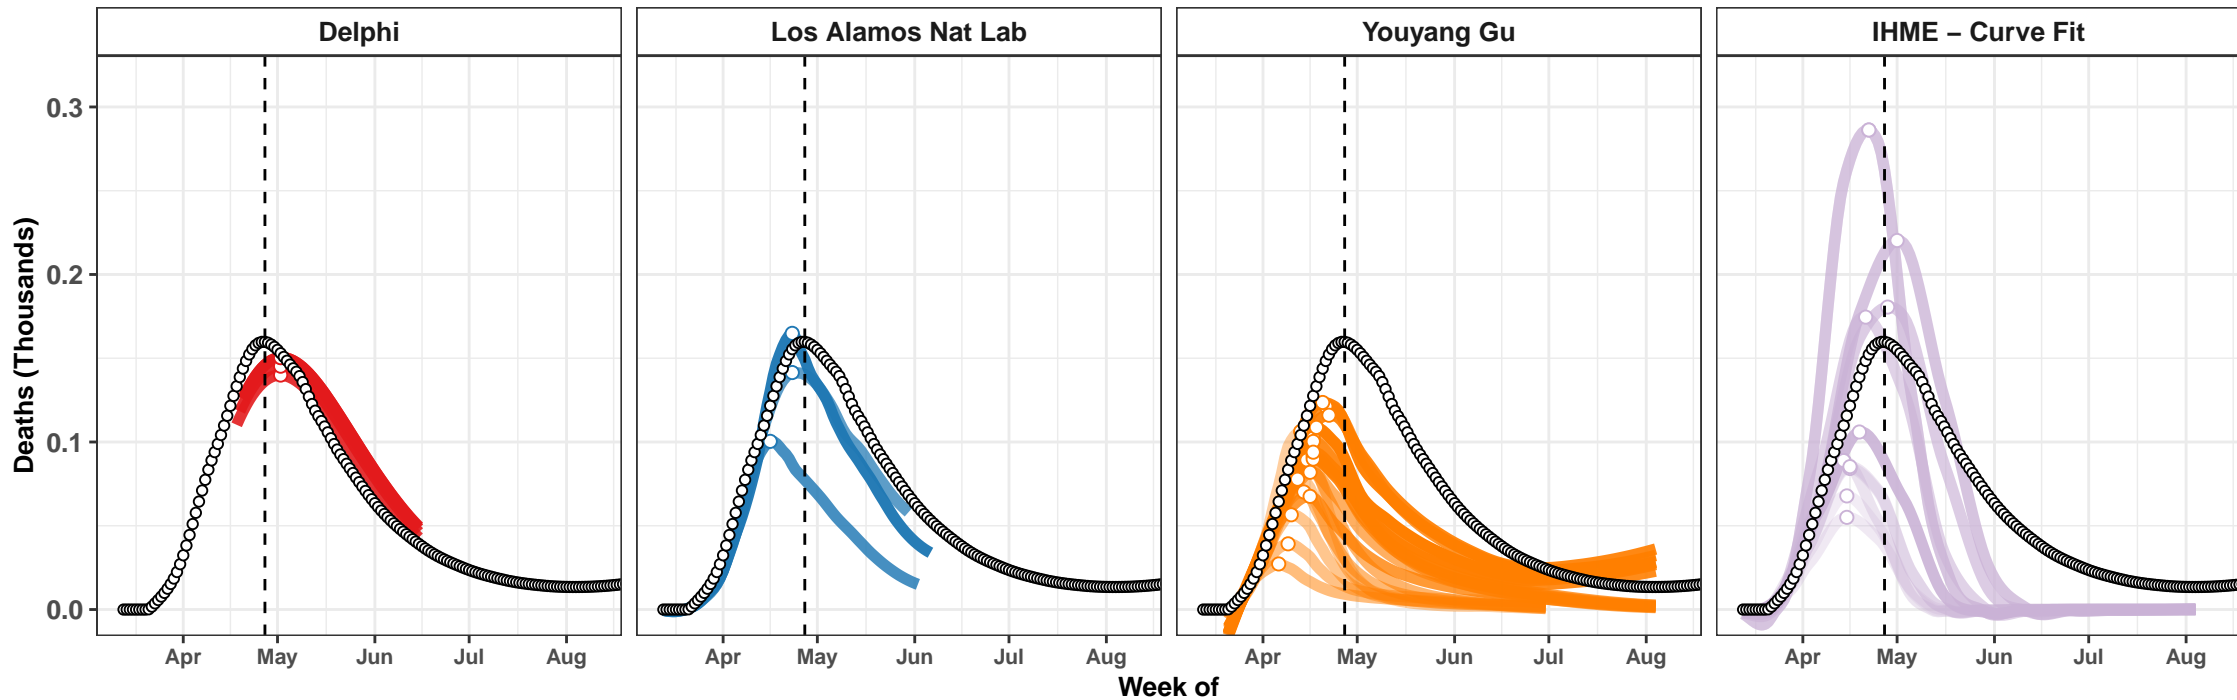

Florida – Smoothed Daily Deaths

Belgium – Smoothed Daily Deaths

Germany – Smoothed Daily Deaths

Canada – Smoothed Daily Deaths

Massachusetts – Smoothed Daily Deaths

Illinois – Smoothed Daily Deaths

Pennsylvania – Smoothed Daily Deaths

Michigan – Smoothed Daily Deaths

Indonesia – Smoothed Daily Deaths

Pakistan – Smoothed Daily Deaths

Iraq – Smoothed Daily Deaths

Ecuador – Smoothed Daily Deaths

Netherlands – Smoothed Daily Deaths

Turkey – Smoothed Daily Deaths