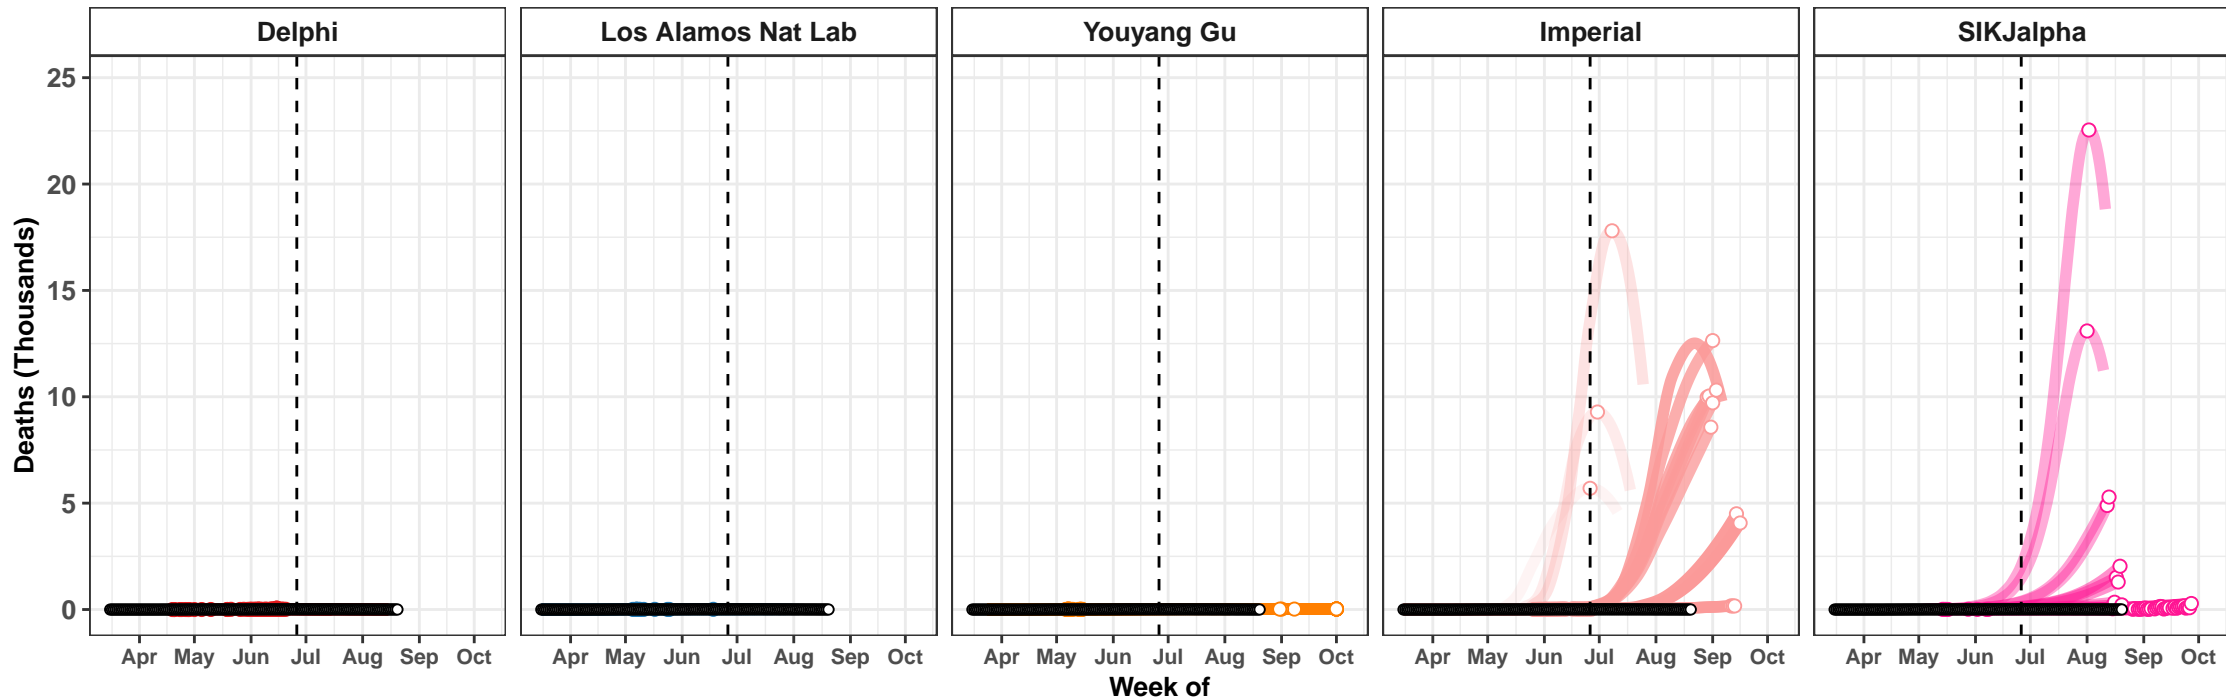

Kyrgyzstan – Smoothed Daily Deaths

Tennessee – Smoothed Daily Deaths

Actual and Predicted Peak

Kazakhstan – Smoothed Daily Deaths

Afghanistan – Smoothed Daily Deaths

Nevada – Smoothed Daily Deaths

Japan – Smoothed Daily Deaths

Wisconsin – Smoothed Daily Deaths

Rhode Island – Smoothed Daily Deaths

Iowa – Smoothed Daily Deaths

Nigeria – Smoothed Daily Deaths

Moldova – Smoothed Daily Deaths

Kentucky – Smoothed Daily Deaths

Armenia – Smoothed Daily Deaths

Sudan – Smoothed Daily Deaths

New Mexico – Smoothed Daily Deaths

Oklahoma – Smoothed Daily Deaths

Actual and Predicted Peak

El Salvador – Smoothed Daily Deaths

Belarus – Smoothed Daily Deaths

Hungary – Smoothed Daily Deaths