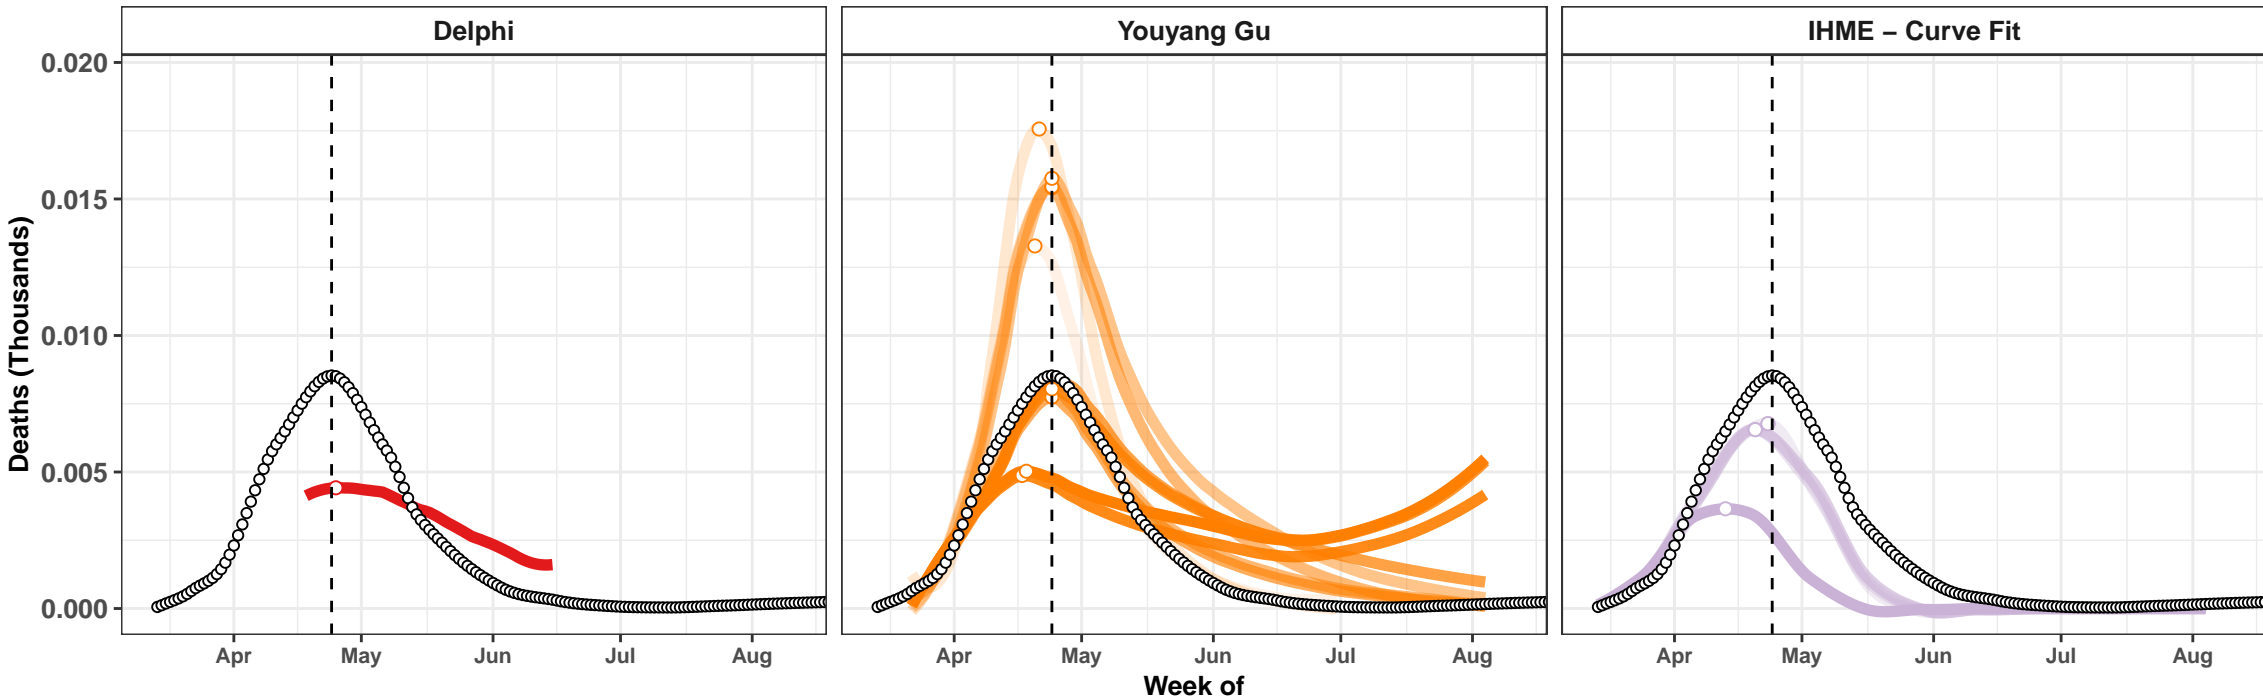

Kuwait – Smoothed Daily Deaths

Actual and Predicted Peak

New Hampshire – Smoothed Daily Deaths

United Arab Emirates – Smoothed Daily Deaths

Finland – Smoothed Daily Deaths

Zambia – Smoothed Daily Deaths

Uzbekistan – Smoothed Daily Deaths