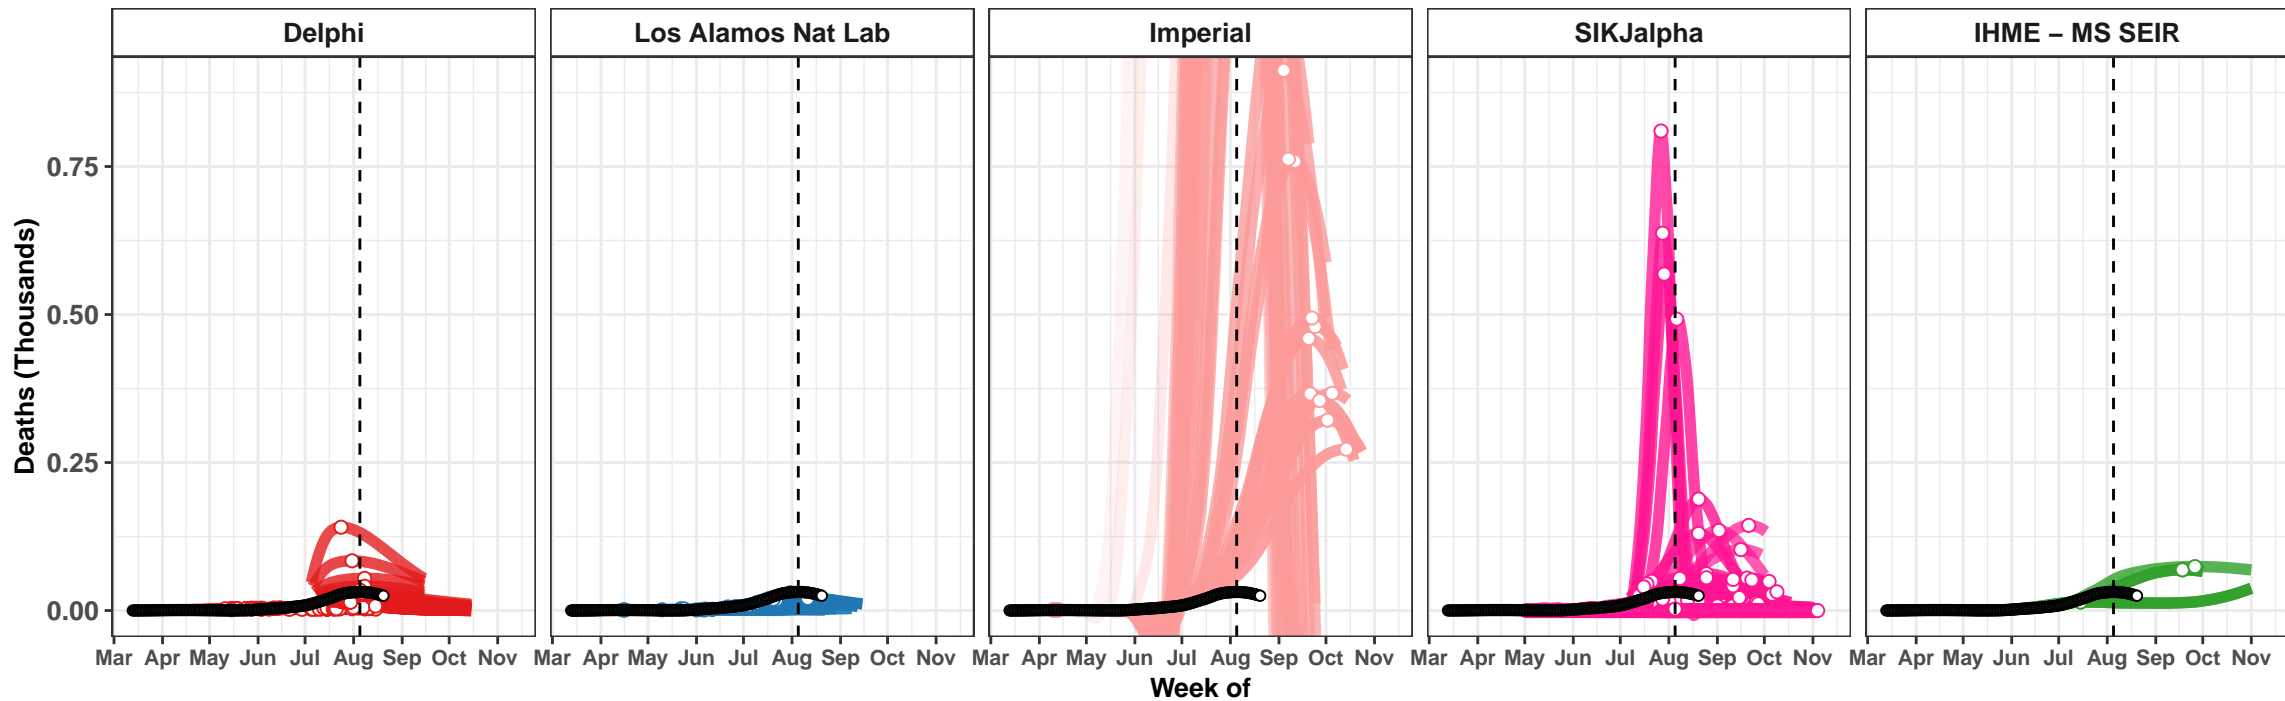

Washington – Smoothed Daily Deaths

Colorado – Smoothed Daily Deaths

Panama – Smoothed Daily Deaths

Minnesota – Smoothed Daily Deaths

Ireland – Smoothed Daily Deaths

Honduras – Smoothed Daily Deaths

Missouri – Smoothed Daily Deaths

Kyrgyzstan – Smoothed Daily Deaths

Tennessee – Smoothed Daily Deaths

Actual and Predicted Peak

Kazakhstan – Smoothed Daily Deaths

Afghanistan – Smoothed Daily Deaths

Nevada – Smoothed Daily Deaths

Japan – Smoothed Daily Deaths

Wisconsin – Smoothed Daily Deaths

Rhode Island – Smoothed Daily Deaths

Iowa – Smoothed Daily Deaths

Nigeria – Smoothed Daily Deaths

Moldova – Smoothed Daily Deaths

Kentucky – Smoothed Daily Deaths

Armenia – Smoothed Daily Deaths

Sudan – Smoothed Daily Deaths

New Mexico – Smoothed Daily Deaths

Oklahoma – Smoothed Daily Deaths

Actual and Predicted Peak

El Salvador – Smoothed Daily Deaths

Belarus – Smoothed Daily Deaths

Hungary – Smoothed Daily Deaths