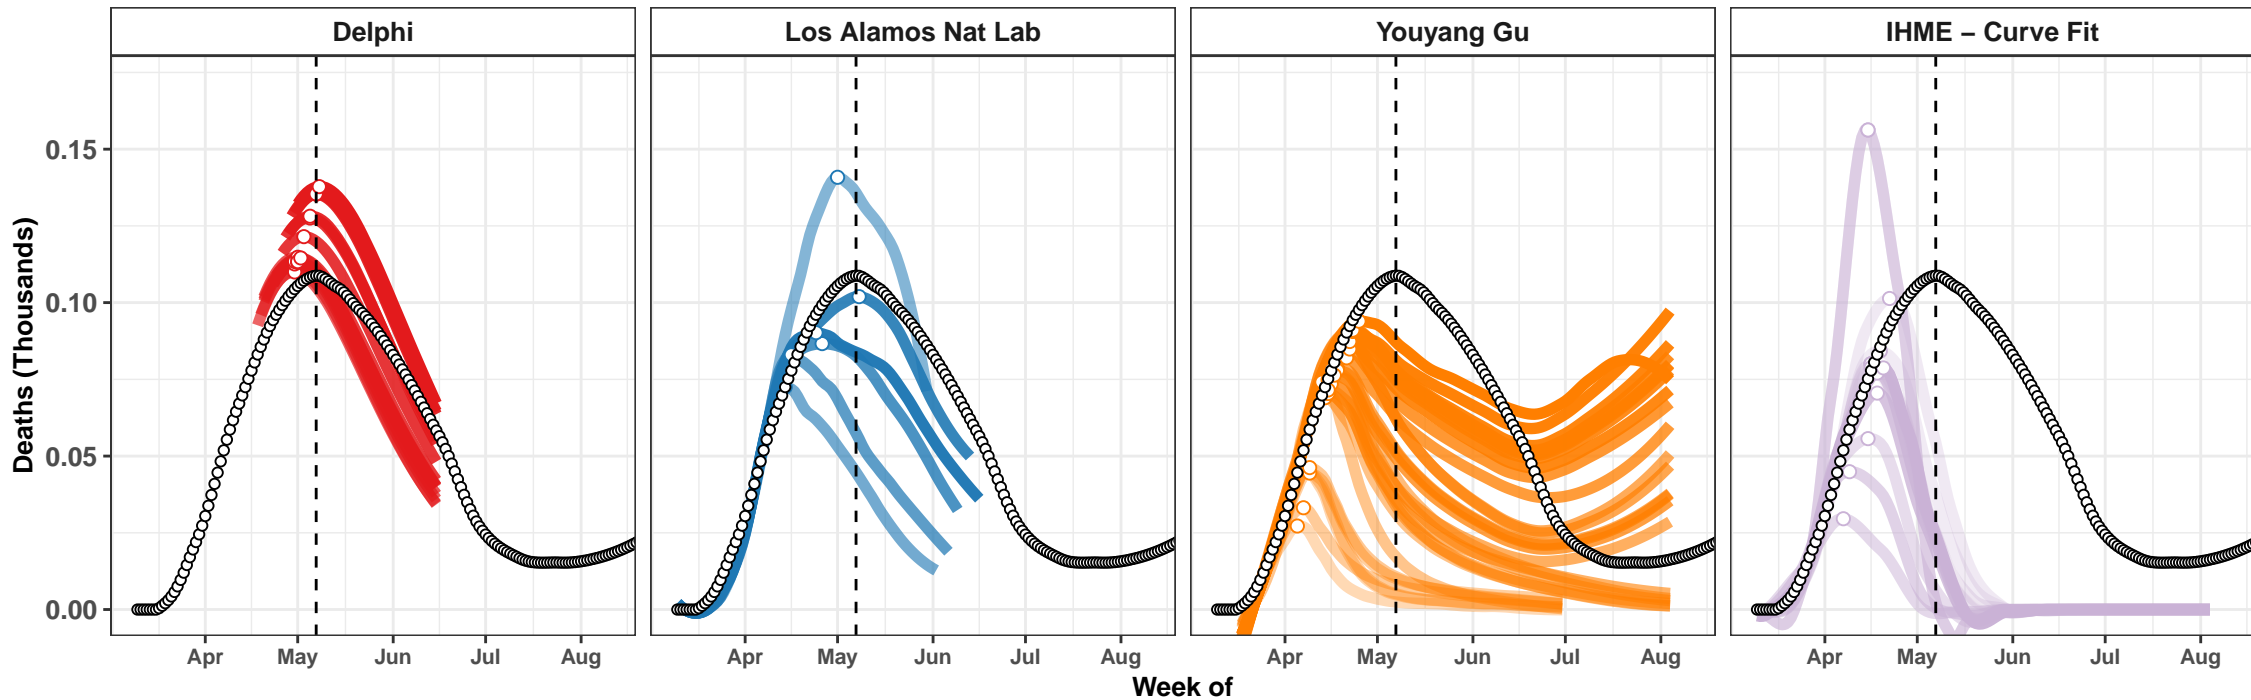

Florida – Smoothed Daily Deaths

Belgium – Smoothed Daily Deaths

Germany – Smoothed Daily Deaths

Canada – Smoothed Daily Deaths

Massachusetts – Smoothed Daily Deaths

Illinois – Smoothed Daily Deaths

Pennsylvania – Smoothed Daily Deaths

Michigan – Smoothed Daily Deaths

Indonesia – Smoothed Daily Deaths

Pakistan – Smoothed Daily Deaths

Iraq – Smoothed Daily Deaths

Ecuador – Smoothed Daily Deaths

Netherlands – Smoothed Daily Deaths

Turkey – Smoothed Daily Deaths