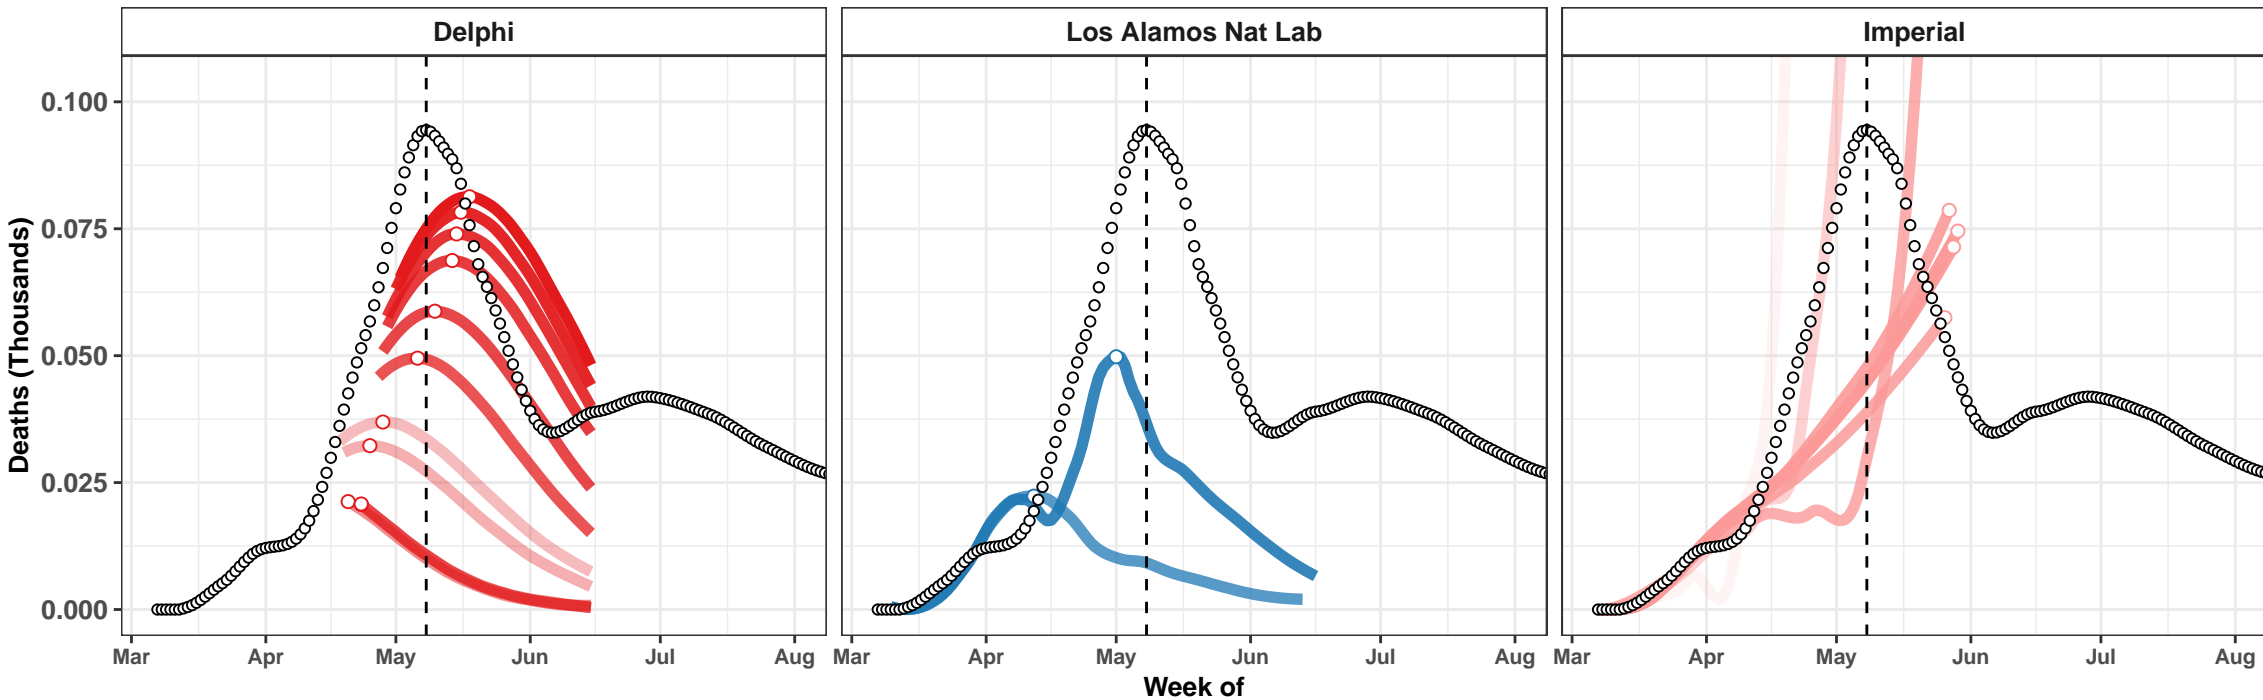

Michigan – Smoothed Daily Deaths

Indonesia – Smoothed Daily Deaths

Pakistan – Smoothed Daily Deaths

Iraq – Smoothed Daily Deaths

Ecuador – Smoothed Daily Deaths

Netherlands – Smoothed Daily Deaths

Turkey – Smoothed Daily Deaths

Sweden – Smoothed Daily Deaths

Egypt – Smoothed Daily Deaths

Georgia – Smoothed Daily Deaths

Arizona – Smoothed Daily Deaths

Louisiana – Smoothed Daily Deaths

Youyang Gu

IHME – Curve Fit

Youyang Gu