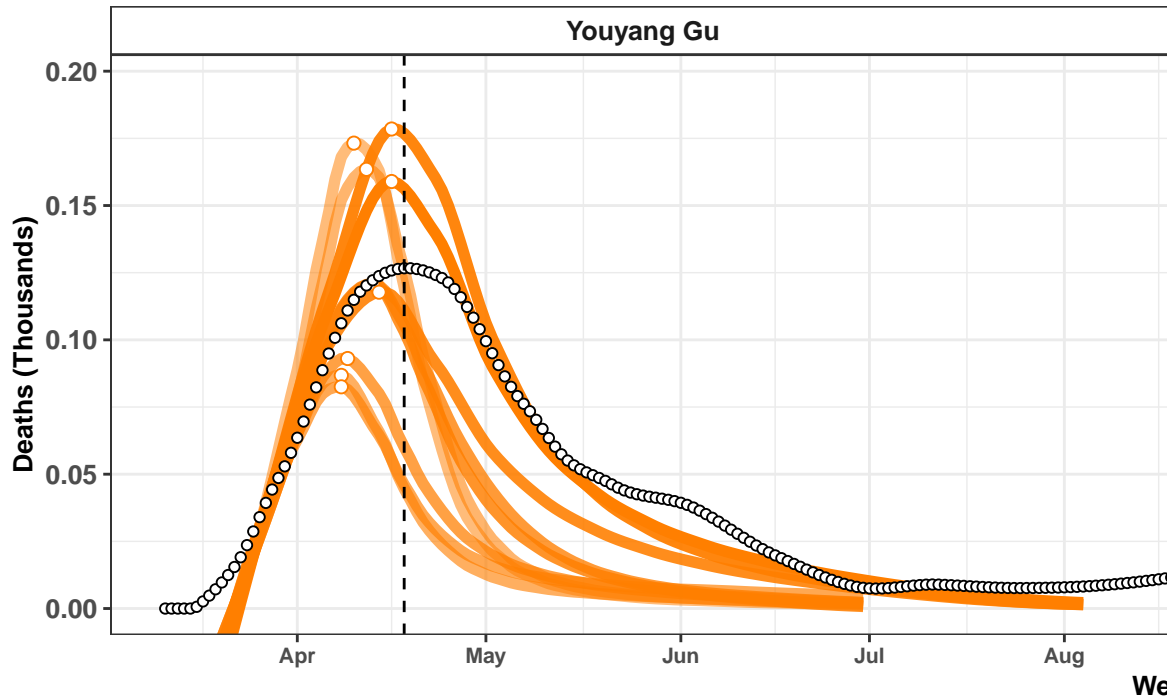

Michigan – Smoothed Daily Deaths