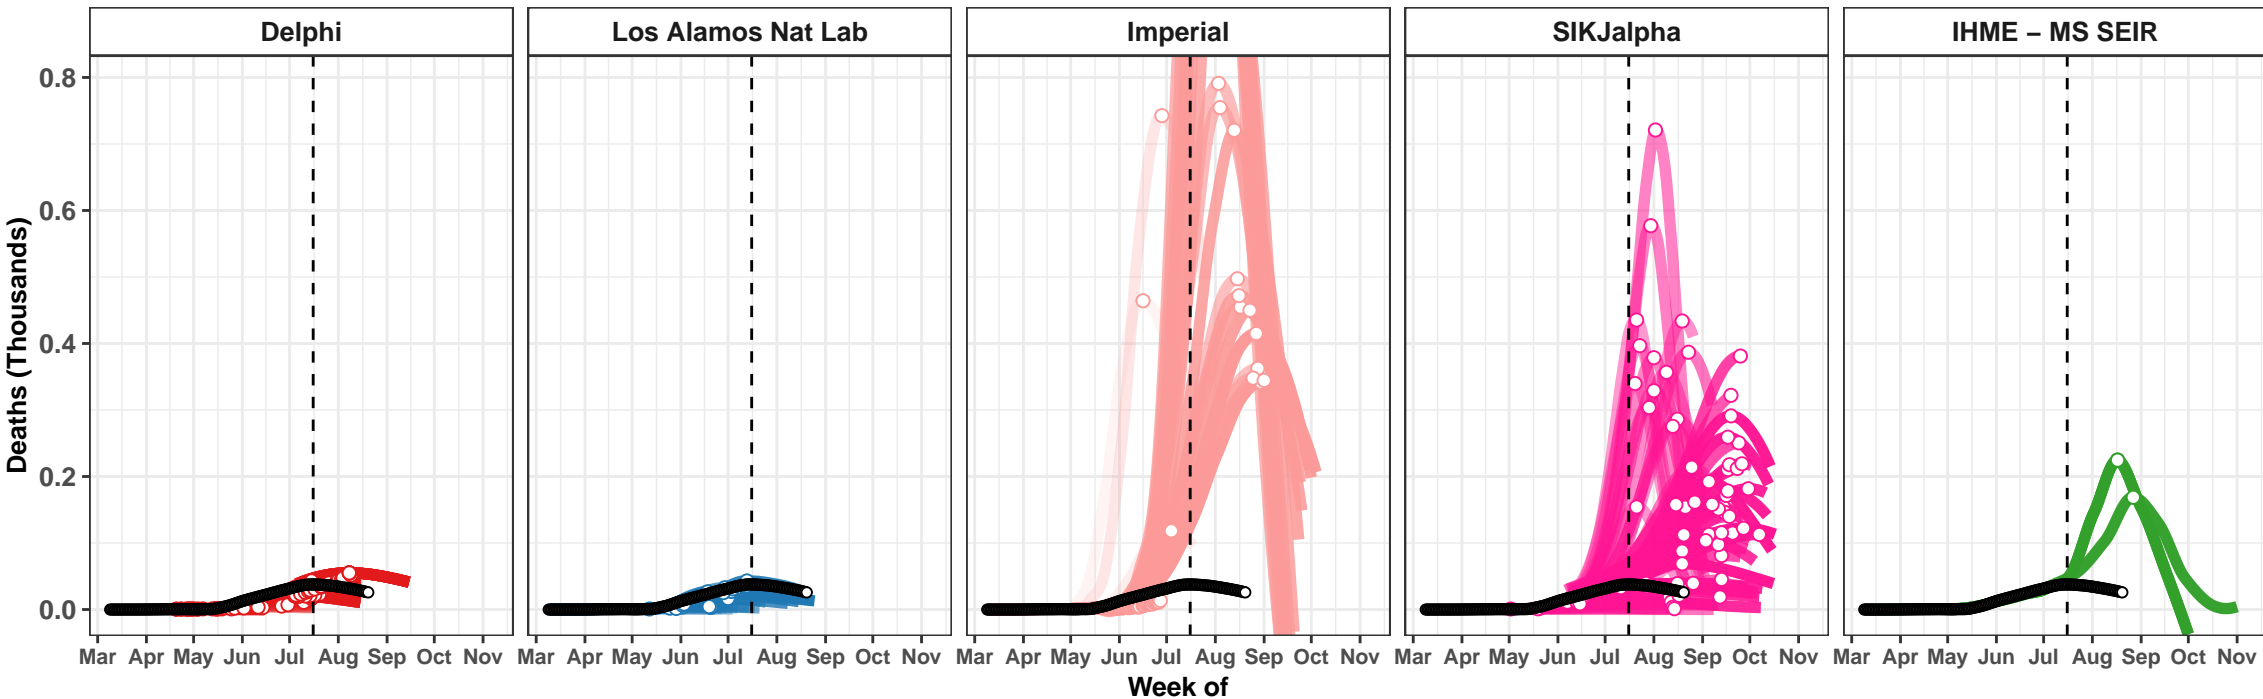

IHME – Curve Fit

Connecticut – Smoothed Daily Deaths

Bolivia – Smoothed Daily Deaths

Ohio – Smoothed Daily Deaths

Bangladesh – Smoothed Daily Deaths

Maryland – Smoothed Daily Deaths

Saudi Arabia – Smoothed Daily Deaths

Indiana – Smoothed Daily Deaths

Romania – Smoothed Daily Deaths

Philippines – Smoothed Daily Deaths

Guatemala – Smoothed Daily Deaths

North Carolina – Smoothed Daily Deaths

Virginia – Smoothed Daily Deaths

South Carolina – Smoothed Daily Deaths

Ukraine – Smoothed Daily Deaths

Mississippi – Smoothed Daily Deaths

Switzerland – Smoothed Daily Deaths

Alabama – Smoothed Daily Deaths

Poland – Smoothed Daily Deaths