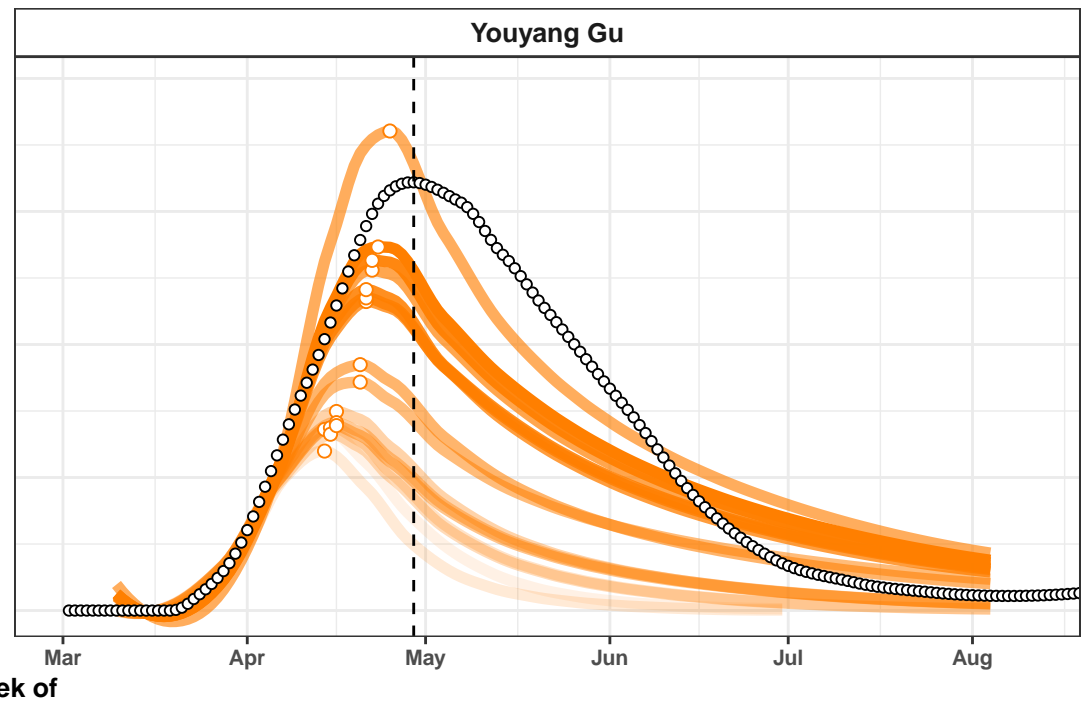

Florida – Smoothed Daily Deaths

Belgium – Smoothed Daily Deaths

Germany – Smoothed Daily Deaths

Canada – Smoothed Daily Deaths

Massachusetts – Smoothed Daily Deaths

Illinois – Smoothed Daily Deaths

Pennsylvania – Smoothed Daily Deaths