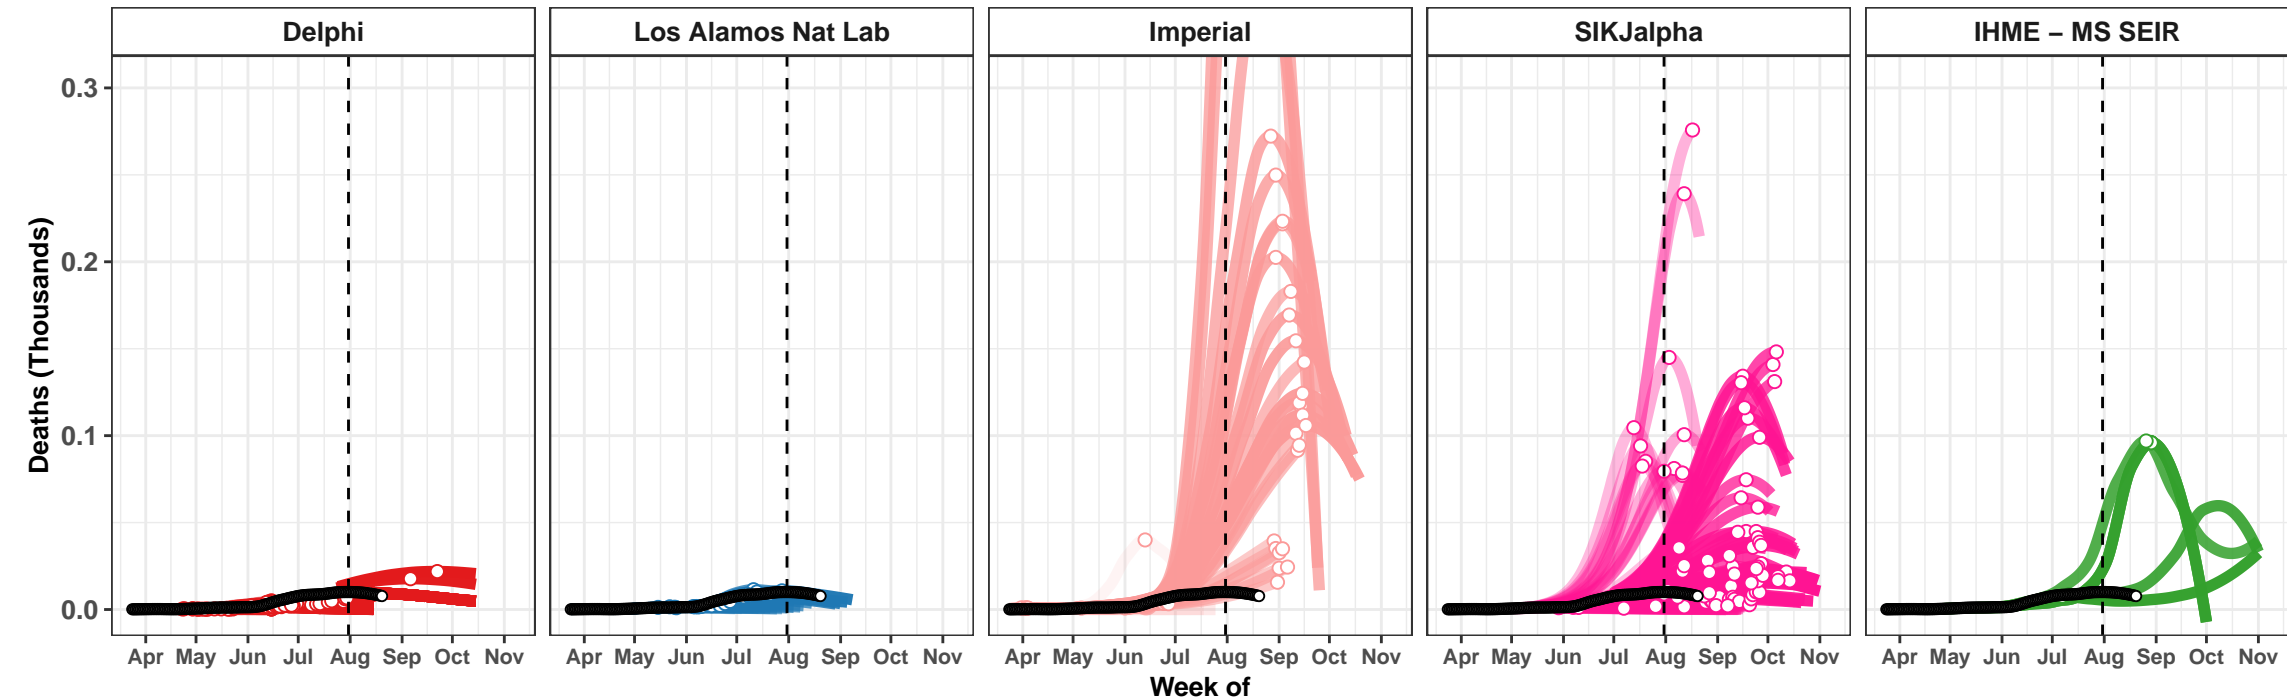

Sudan – Smoothed Daily Deaths

New Mexico – Smoothed Daily Deaths

Oklahoma – Smoothed Daily Deaths

Actual and Predicted Peak

El Salvador – Smoothed Daily Deaths

Belarus – Smoothed Daily Deaths

Hungary – Smoothed Daily Deaths

Oman – Smoothed Daily Deaths

District of Columbia – Smoothed Daily Deaths

Delaware – Smoothed Daily Deaths

Macedonia – Smoothed Daily Deaths

Yemen – Smoothed Daily Deaths

Kenya – Smoothed Daily Deaths

Azerbaijan – Smoothed Daily Deaths