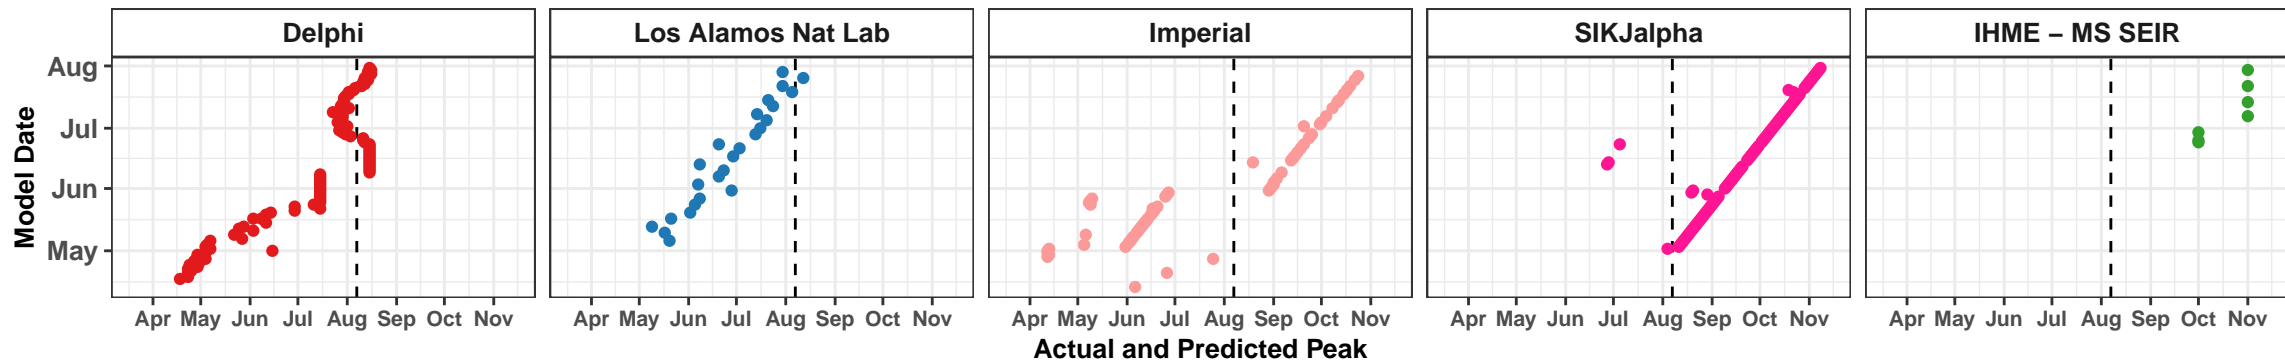

Oman – Smoothed Daily Deaths

District of Columbia – Smoothed Daily Deaths

Delaware – Smoothed Daily Deaths

Macedonia – Smoothed Daily Deaths

Yemen – Smoothed Daily Deaths

Kenya – Smoothed Daily Deaths

Azerbaijan – Smoothed Daily Deaths

Kuwait – Smoothed Daily Deaths

Actual and Predicted Peak

New Hampshire – Smoothed Daily Deaths

United Arab Emirates – Smoothed Daily Deaths

Finland – Smoothed Daily Deaths

Zambia – Smoothed Daily Deaths

Uzbekistan – Smoothed Daily Deaths