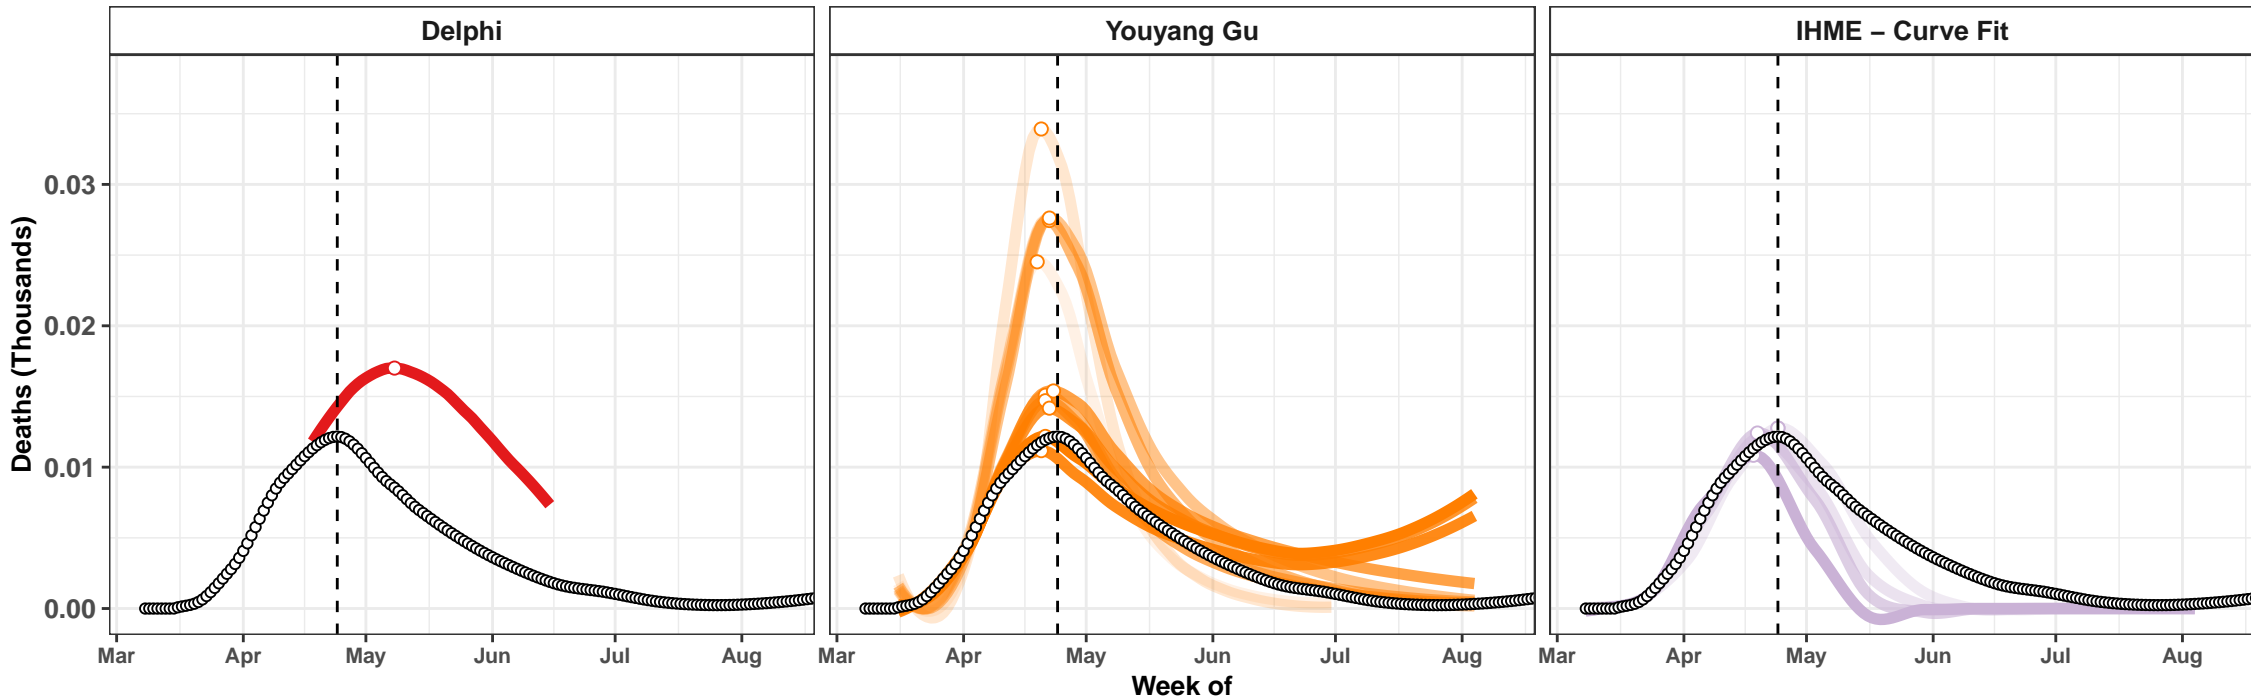

Sudan – Smoothed Daily Deaths

New Mexico – Smoothed Daily Deaths

Oklahoma – Smoothed Daily Deaths

Actual and Predicted Peak

El Salvador – Smoothed Daily Deaths

Belarus – Smoothed Daily Deaths

Hungary – Smoothed Daily Deaths