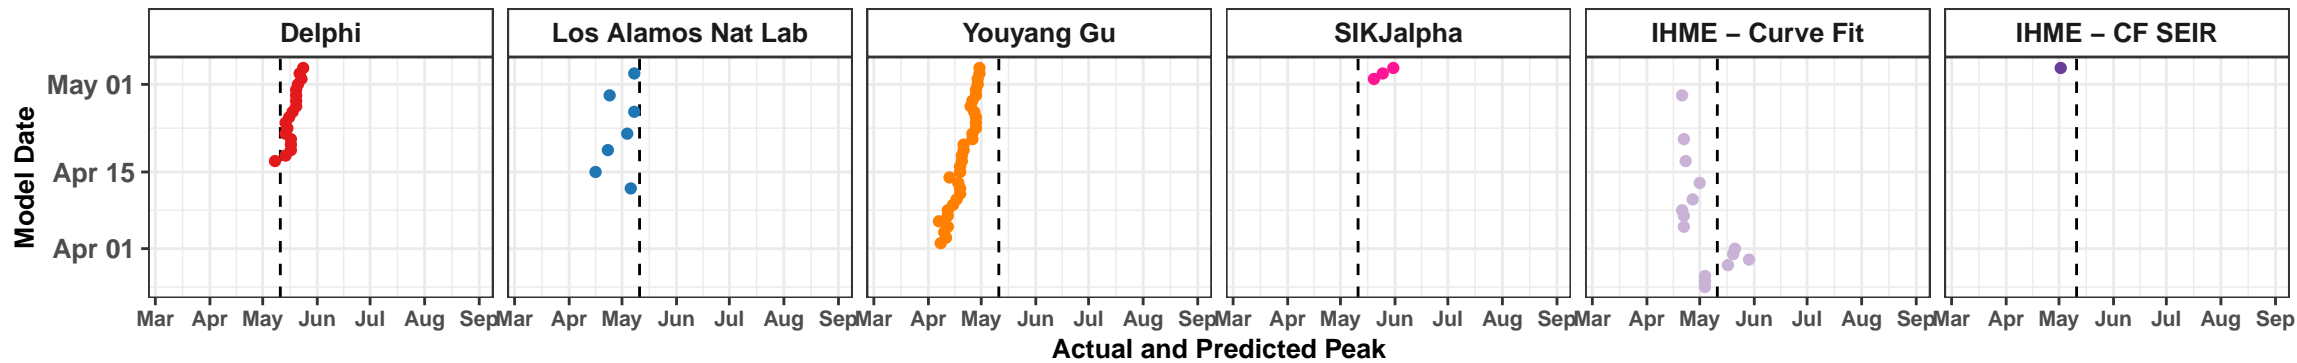

IHME – Curve Fit

Connecticut – Smoothed Daily Deaths

Bolivia – Smoothed Daily Deaths

Ohio – Smoothed Daily Deaths

Bangladesh – Smoothed Daily Deaths

Maryland – Smoothed Daily Deaths

Saudi Arabia – Smoothed Daily Deaths

Indiana – Smoothed Daily Deaths

Romania – Smoothed Daily Deaths

Philippines – Smoothed Daily Deaths

Guatemala – Smoothed Daily Deaths

North Carolina – Smoothed Daily Deaths

Virginia – Smoothed Daily Deaths