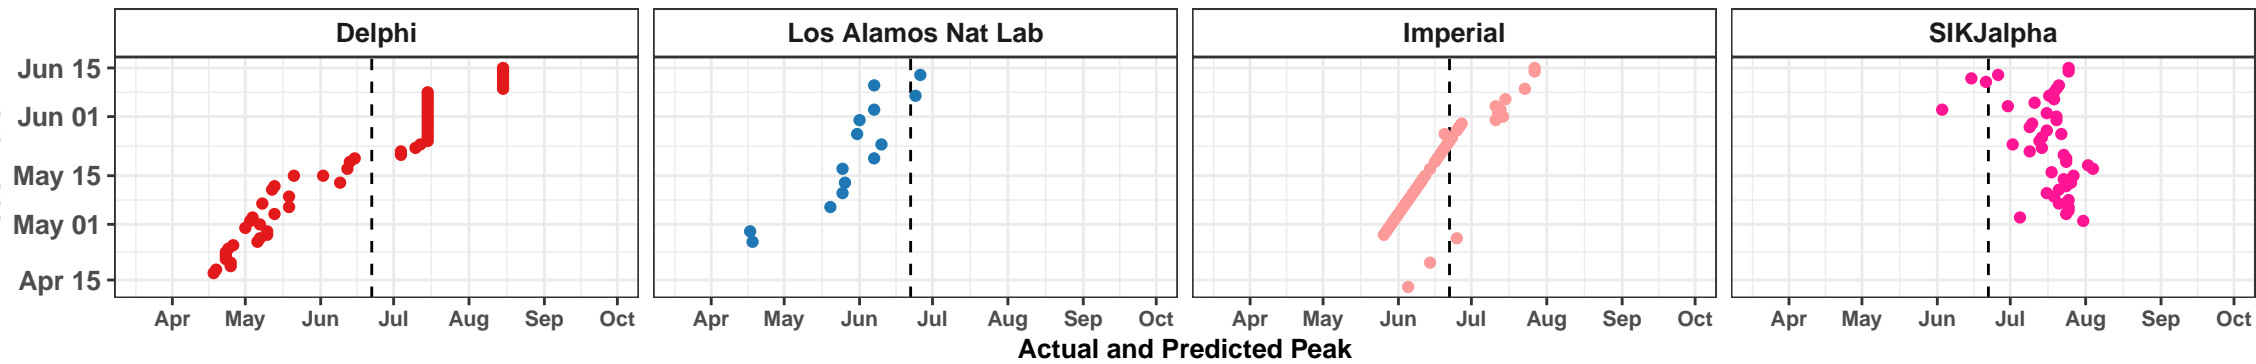

Kyrgyzstan – Smoothed Daily Deaths

Tennessee – Smoothed Daily Deaths

Actual and Predicted Peak

Kazakhstan – Smoothed Daily Deaths

Afghanistan – Smoothed Daily Deaths

Nevada – Smoothed Daily Deaths

Japan – Smoothed Daily Deaths

Wisconsin – Smoothed Daily Deaths

Rhode Island – Smoothed Daily Deaths

Iowa – Smoothed Daily Deaths

Nigeria – Smoothed Daily Deaths

Moldova – Smoothed Daily Deaths

Kentucky – Smoothed Daily Deaths

Armenia – Smoothed Daily Deaths

Sudan – Smoothed Daily Deaths

New Mexico – Smoothed Daily Deaths

Oklahoma – Smoothed Daily Deaths

Actual and Predicted Peak

El Salvador – Smoothed Daily Deaths

Belarus – Smoothed Daily Deaths

Hungary – Smoothed Daily Deaths