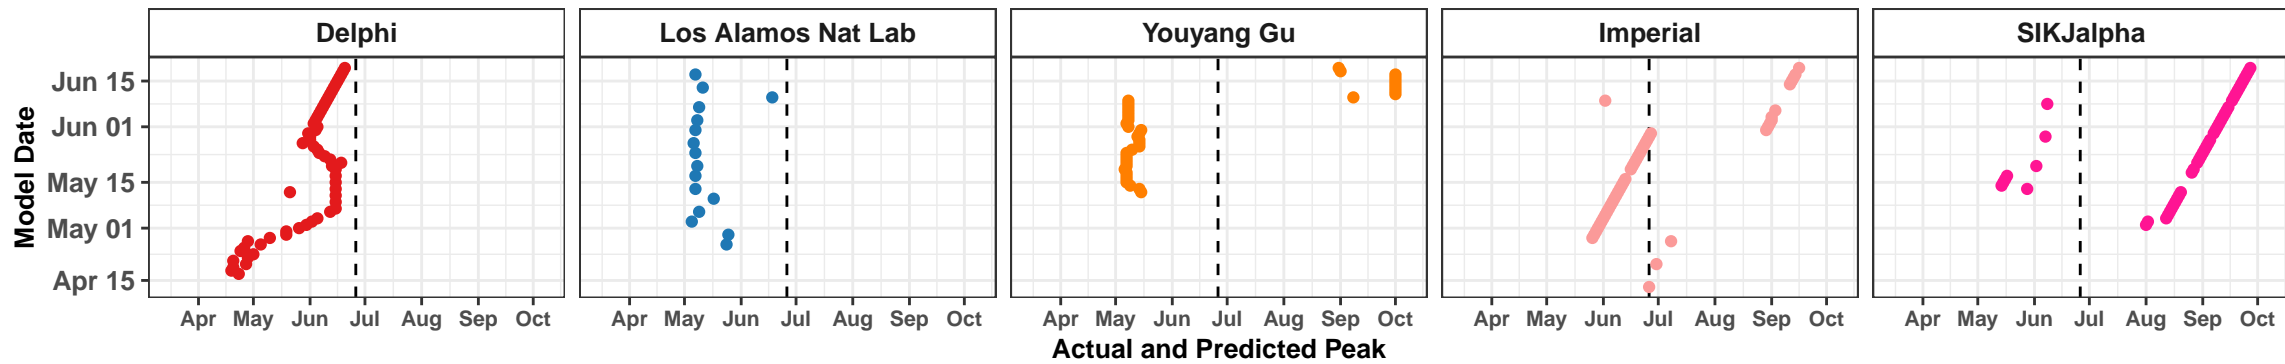

Wisconsin – Smoothed Daily Deaths

Rhode Island – Smoothed Daily Deaths

Iowa – Smoothed Daily Deaths

Nigeria – Smoothed Daily Deaths

Moldova – Smoothed Daily Deaths

Kentucky – Smoothed Daily Deaths

Armenia – Smoothed Daily Deaths

Sudan – Smoothed Daily Deaths

New Mexico – Smoothed Daily Deaths

Oklahoma – Smoothed Daily Deaths

Actual and Predicted Peak

El Salvador – Smoothed Daily Deaths

Belarus – Smoothed Daily Deaths

Hungary – Smoothed Daily Deaths