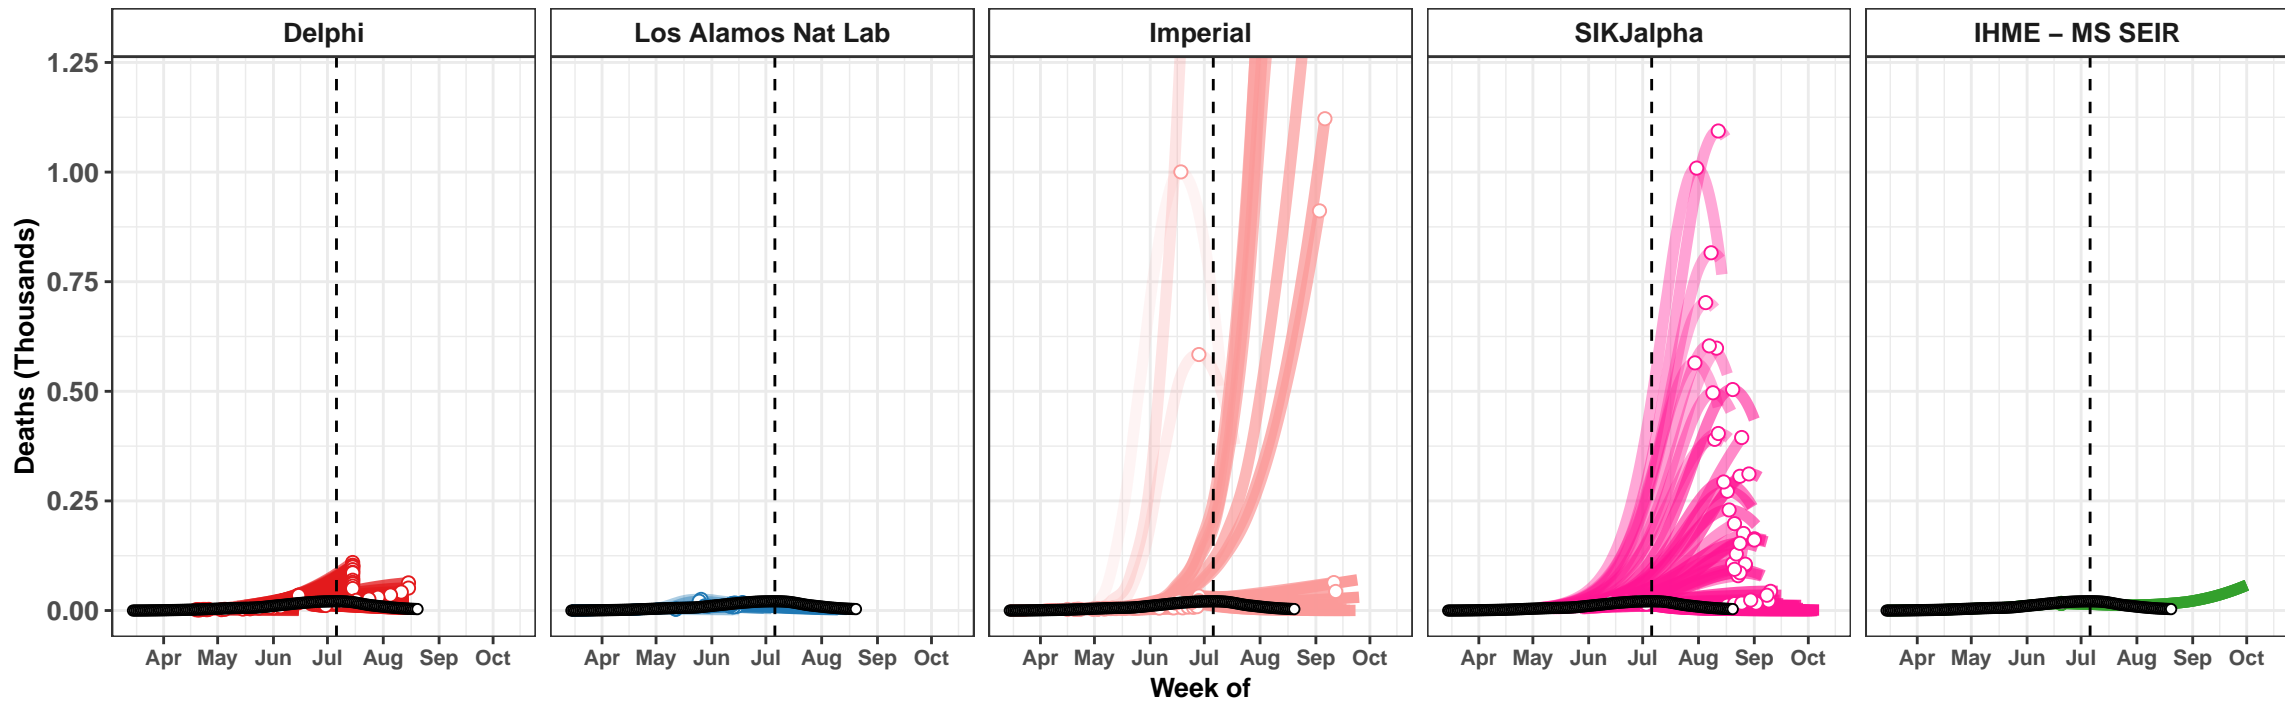

Kyrgyzstan – Smoothed Daily Deaths

Tennessee – Smoothed Daily Deaths

Actual and Predicted Peak

Kazakhstan – Smoothed Daily Deaths

Afghanistan – Smoothed Daily Deaths

Nevada – Smoothed Daily Deaths

Japan – Smoothed Daily Deaths

Wisconsin – Smoothed Daily Deaths

Rhode Island – Smoothed Daily Deaths

Iowa – Smoothed Daily Deaths

Nigeria – Smoothed Daily Deaths

Moldova – Smoothed Daily Deaths

Kentucky – Smoothed Daily Deaths

Armenia – Smoothed Daily Deaths