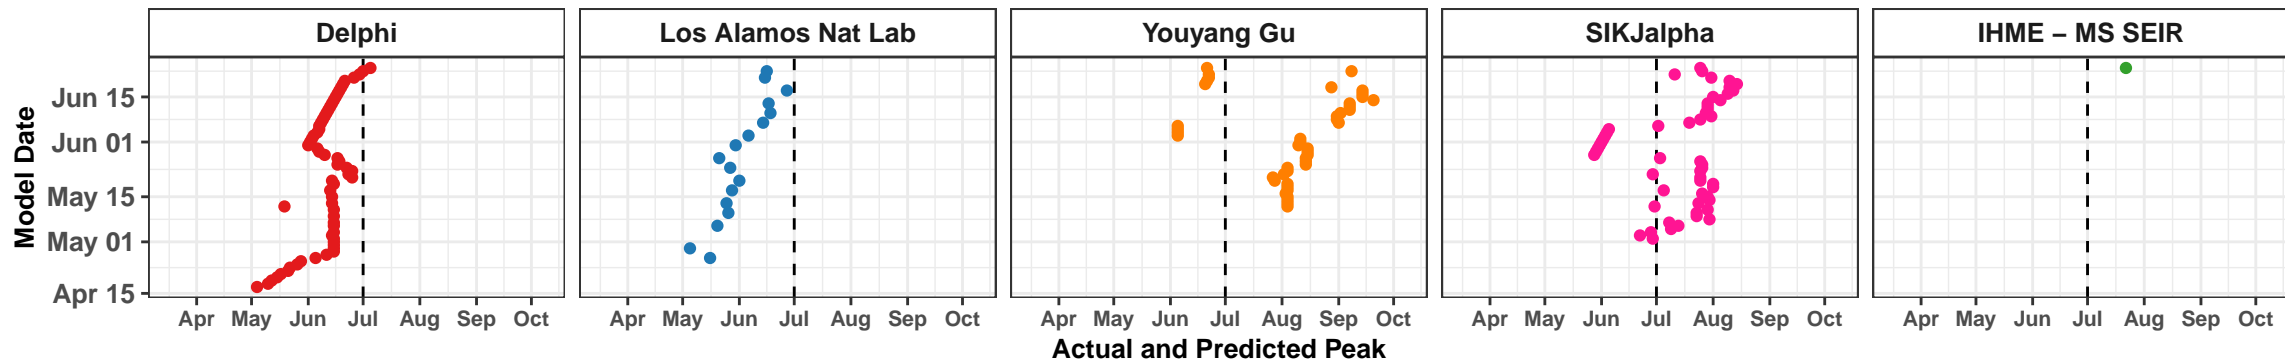

Sweden – Smoothed Daily Deaths

Egypt – Smoothed Daily Deaths

Georgia – Smoothed Daily Deaths

Arizona – Smoothed Daily Deaths

Louisiana – Smoothed Daily Deaths

Youyang Gu

IHME – Curve Fit

Youyang Gu

IHME – Curve Fit

Connecticut – Smoothed Daily Deaths

Bolivia – Smoothed Daily Deaths

Ohio – Smoothed Daily Deaths

Bangladesh – Smoothed Daily Deaths

Maryland – Smoothed Daily Deaths

Saudi Arabia – Smoothed Daily Deaths