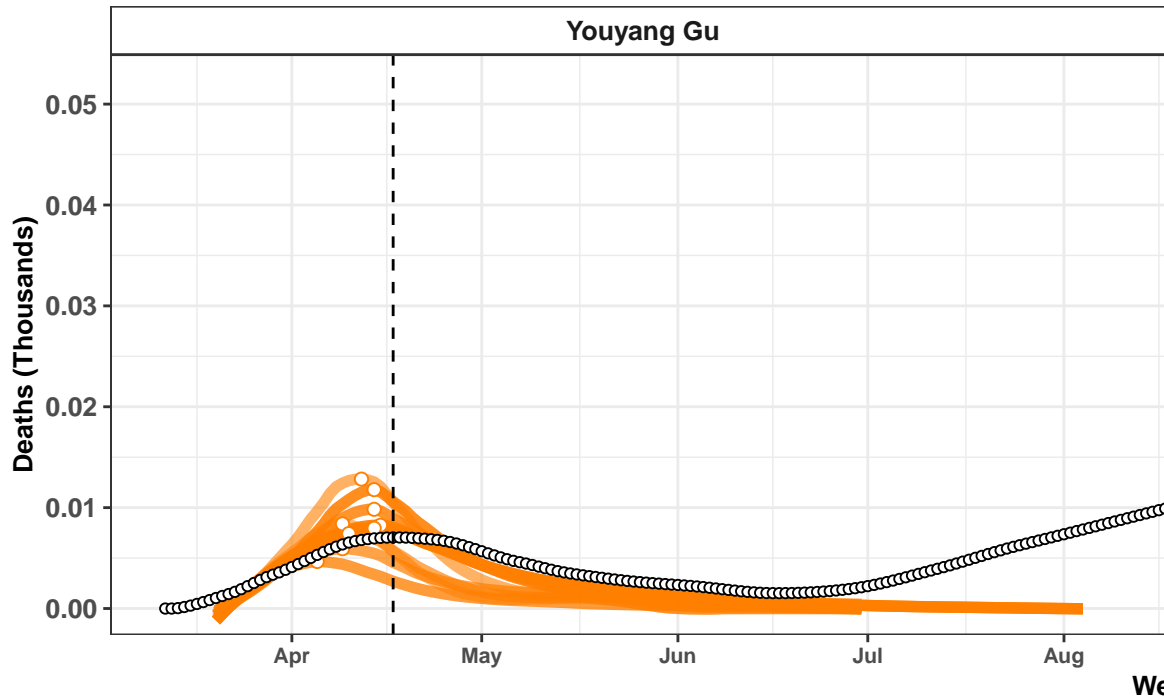

Wisconsin – Smoothed Daily Deaths

Rhode Island – Smoothed Daily Deaths

Iowa – Smoothed Daily Deaths

Nigeria – Smoothed Daily Deaths

Moldova – Smoothed Daily Deaths

Kentucky – Smoothed Daily Deaths

Armenia – Smoothed Daily Deaths

Sudan – Smoothed Daily Deaths

New Mexico – Smoothed Daily Deaths

Oklahoma – Smoothed Daily Deaths

Actual and Predicted Peak

El Salvador – Smoothed Daily Deaths

Belarus – Smoothed Daily Deaths

Hungary – Smoothed Daily Deaths