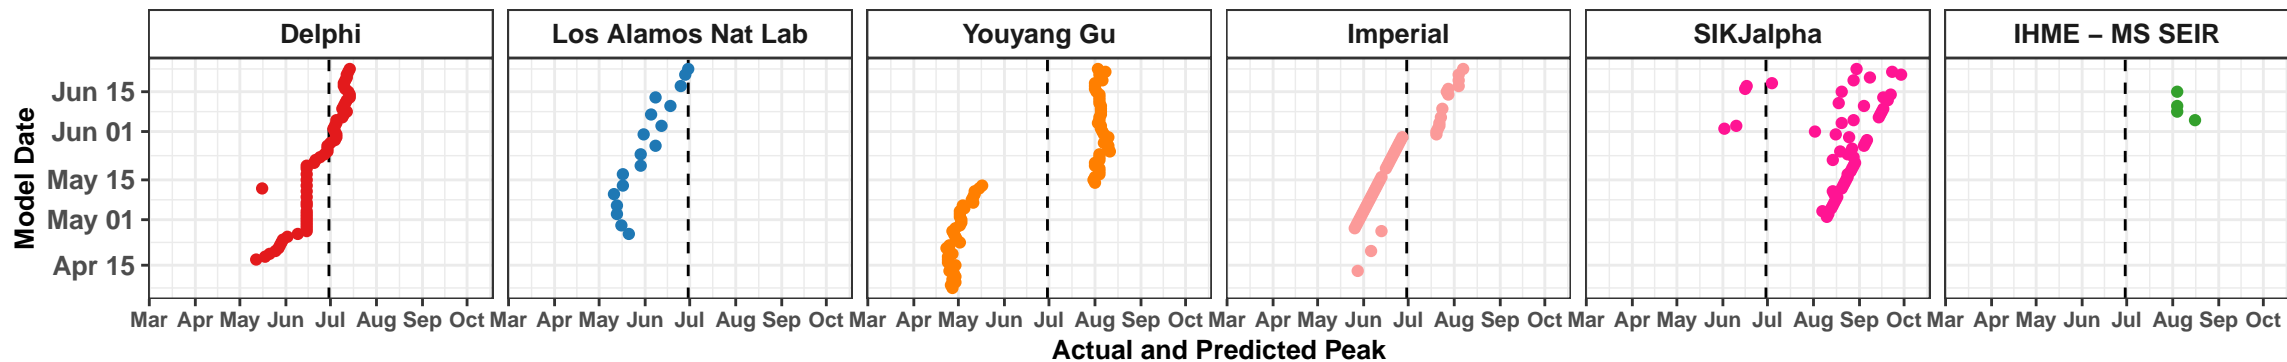

United States – Smoothed Daily Deaths

Brazil – Smoothed Daily Deaths

Mexico – Smoothed Daily Deaths

United Kingdom – Smoothed Daily Deaths

New York – Smoothed Daily Deaths

France – Smoothed Daily Deaths

Colombia – Smoothed Daily Deaths

Kuwait – Smoothed Daily Deaths

Actual and Predicted Peak

New Hampshire – Smoothed Daily Deaths

United Arab Emirates – Smoothed Daily Deaths

Finland – Smoothed Daily Deaths

Zambia – Smoothed Daily Deaths

Uzbekistan – Smoothed Daily Deaths