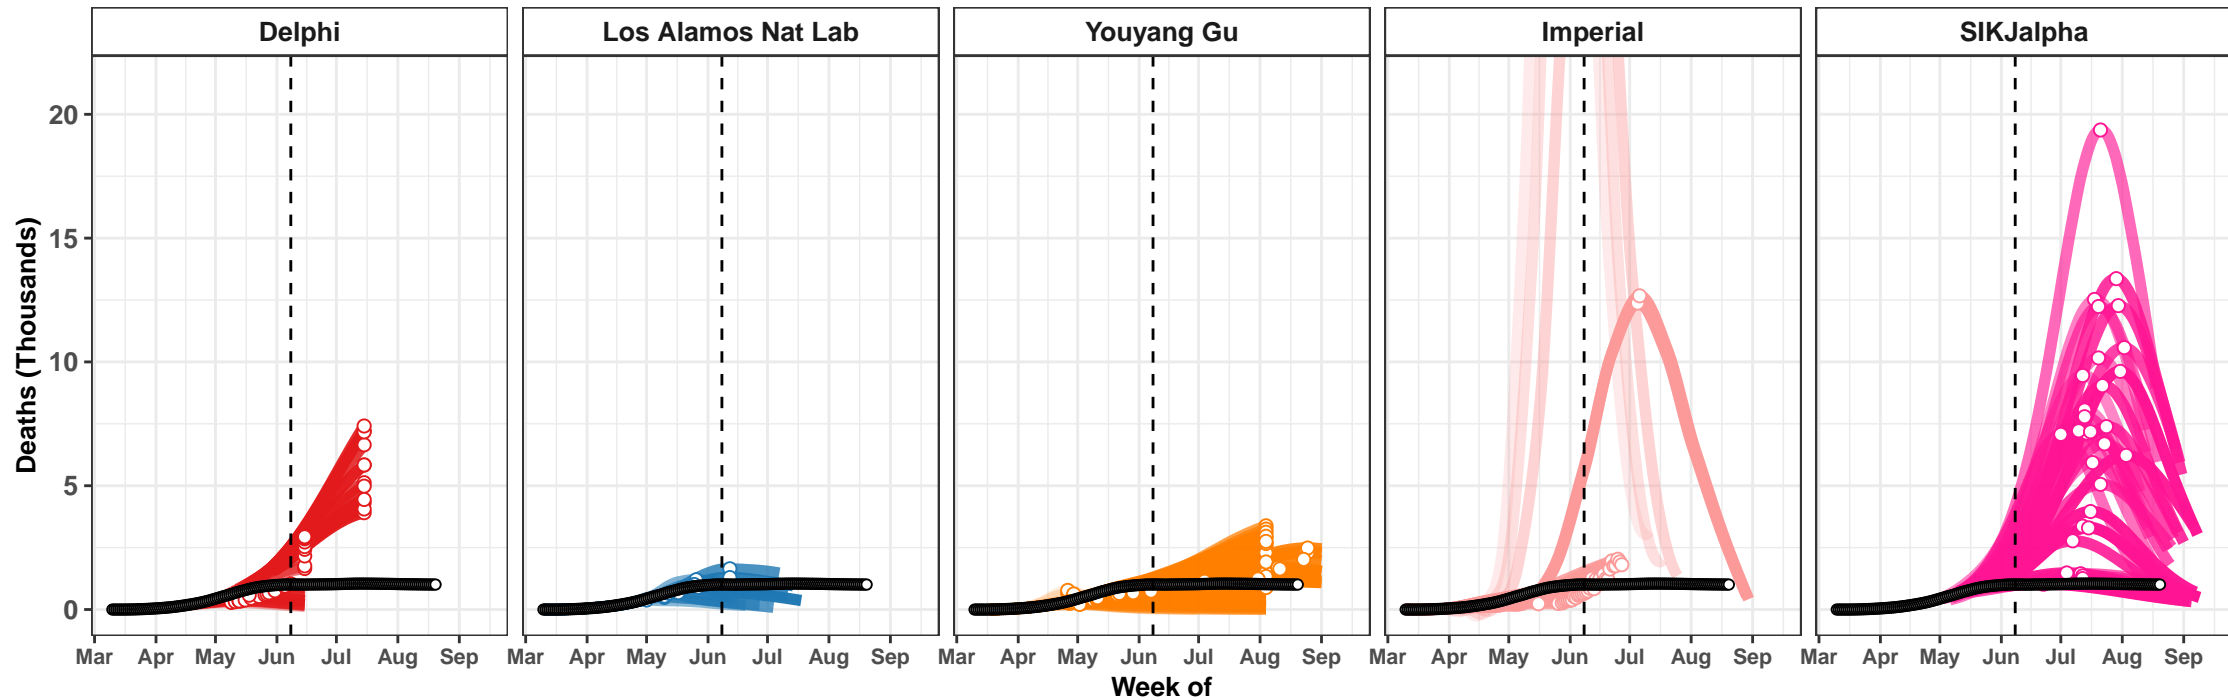

United States – Smoothed Daily Deaths

Brazil – Smoothed Daily Deaths

Mexico – Smoothed Daily Deaths

United Kingdom – Smoothed Daily Deaths

New York – Smoothed Daily Deaths

France – Smoothed Daily Deaths

Colombia – Smoothed Daily Deaths

Russian Federation – Smoothed Daily Deaths

New Jersey – Smoothed Daily Deaths

South Africa – Smoothed Daily Deaths

California – Smoothed Daily Deaths

Texas – Smoothed Daily Deaths

Chile – Smoothed Daily Deaths

Sudan – Smoothed Daily Deaths

New Mexico – Smoothed Daily Deaths

Oklahoma – Smoothed Daily Deaths

Actual and Predicted Peak

El Salvador – Smoothed Daily Deaths

Belarus – Smoothed Daily Deaths

Hungary – Smoothed Daily Deaths

Kuwait – Smoothed Daily Deaths

Actual and Predicted Peak

New Hampshire – Smoothed Daily Deaths

United Arab Emirates – Smoothed Daily Deaths

Finland – Smoothed Daily Deaths

Zambia – Smoothed Daily Deaths

Uzbekistan – Smoothed Daily Deaths