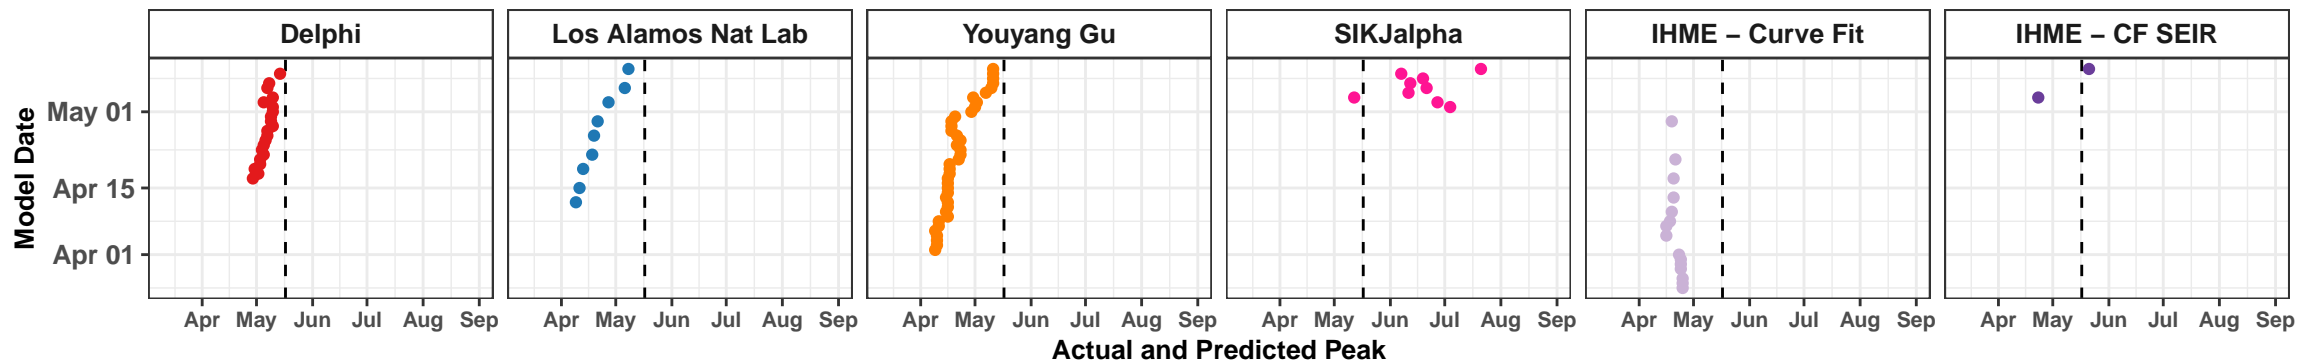

Mississippi – Smoothed Daily Deaths