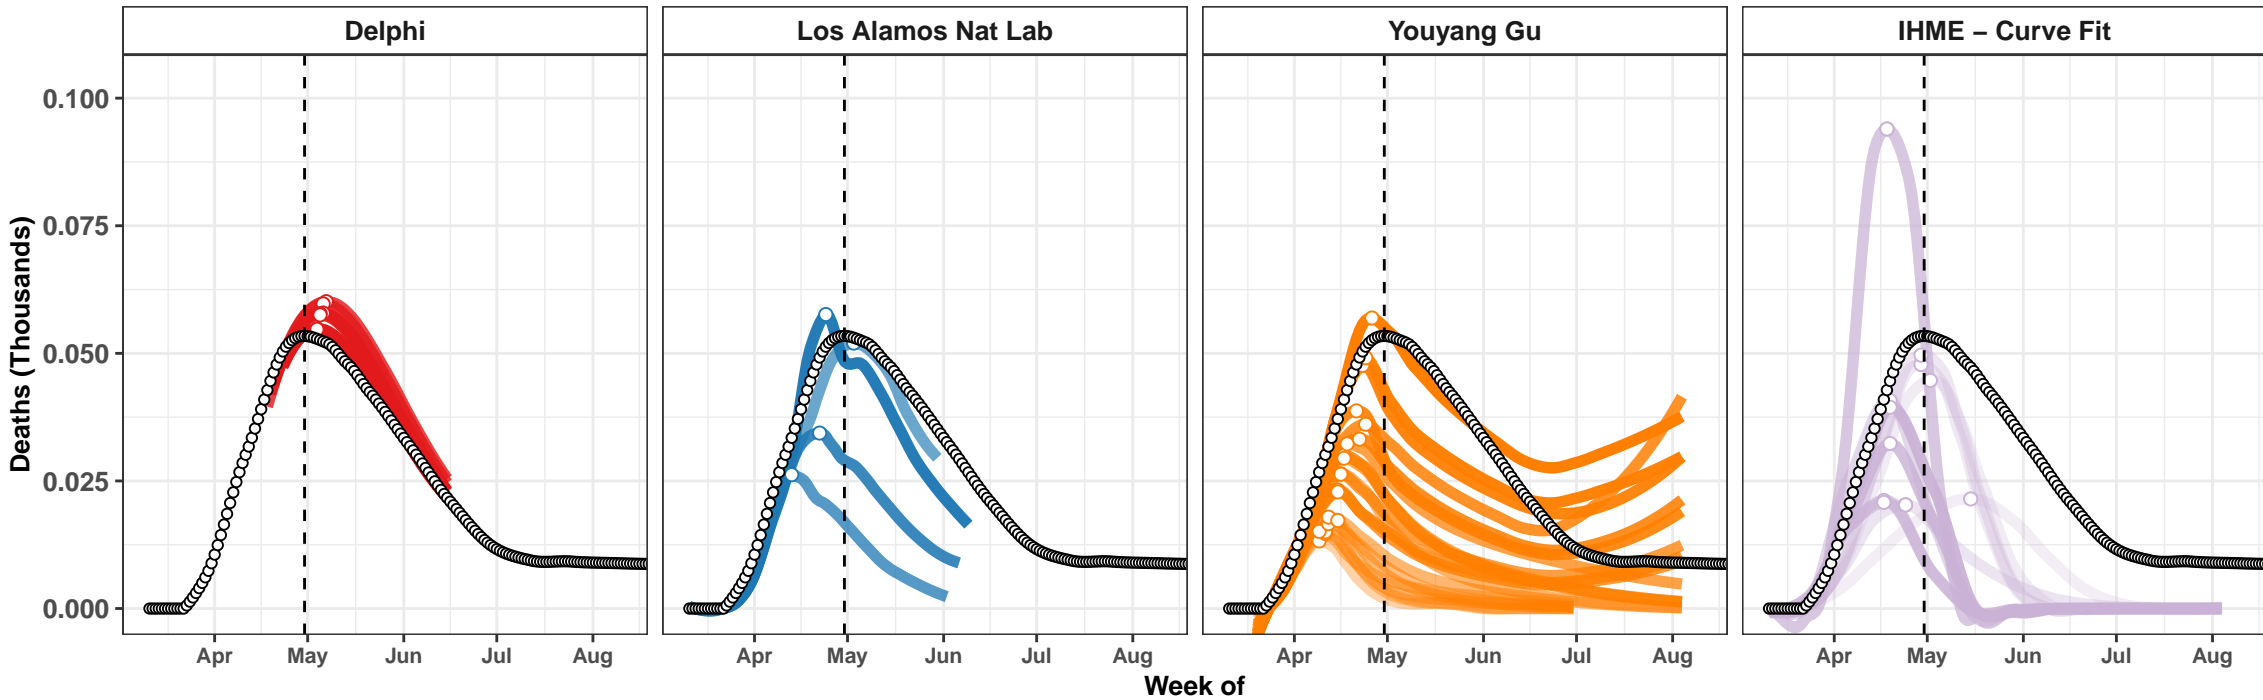

Sweden – Smoothed Daily Deaths

Egypt – Smoothed Daily Deaths

Georgia – Smoothed Daily Deaths

Arizona – Smoothed Daily Deaths

Louisiana – Smoothed Daily Deaths

Youyang Gu

IHME – Curve Fit

Youyang Gu

IHME – Curve Fit

Connecticut – Smoothed Daily Deaths

Bolivia – Smoothed Daily Deaths

Ohio – Smoothed Daily Deaths

Bangladesh – Smoothed Daily Deaths

Maryland – Smoothed Daily Deaths

Saudi Arabia – Smoothed Daily Deaths