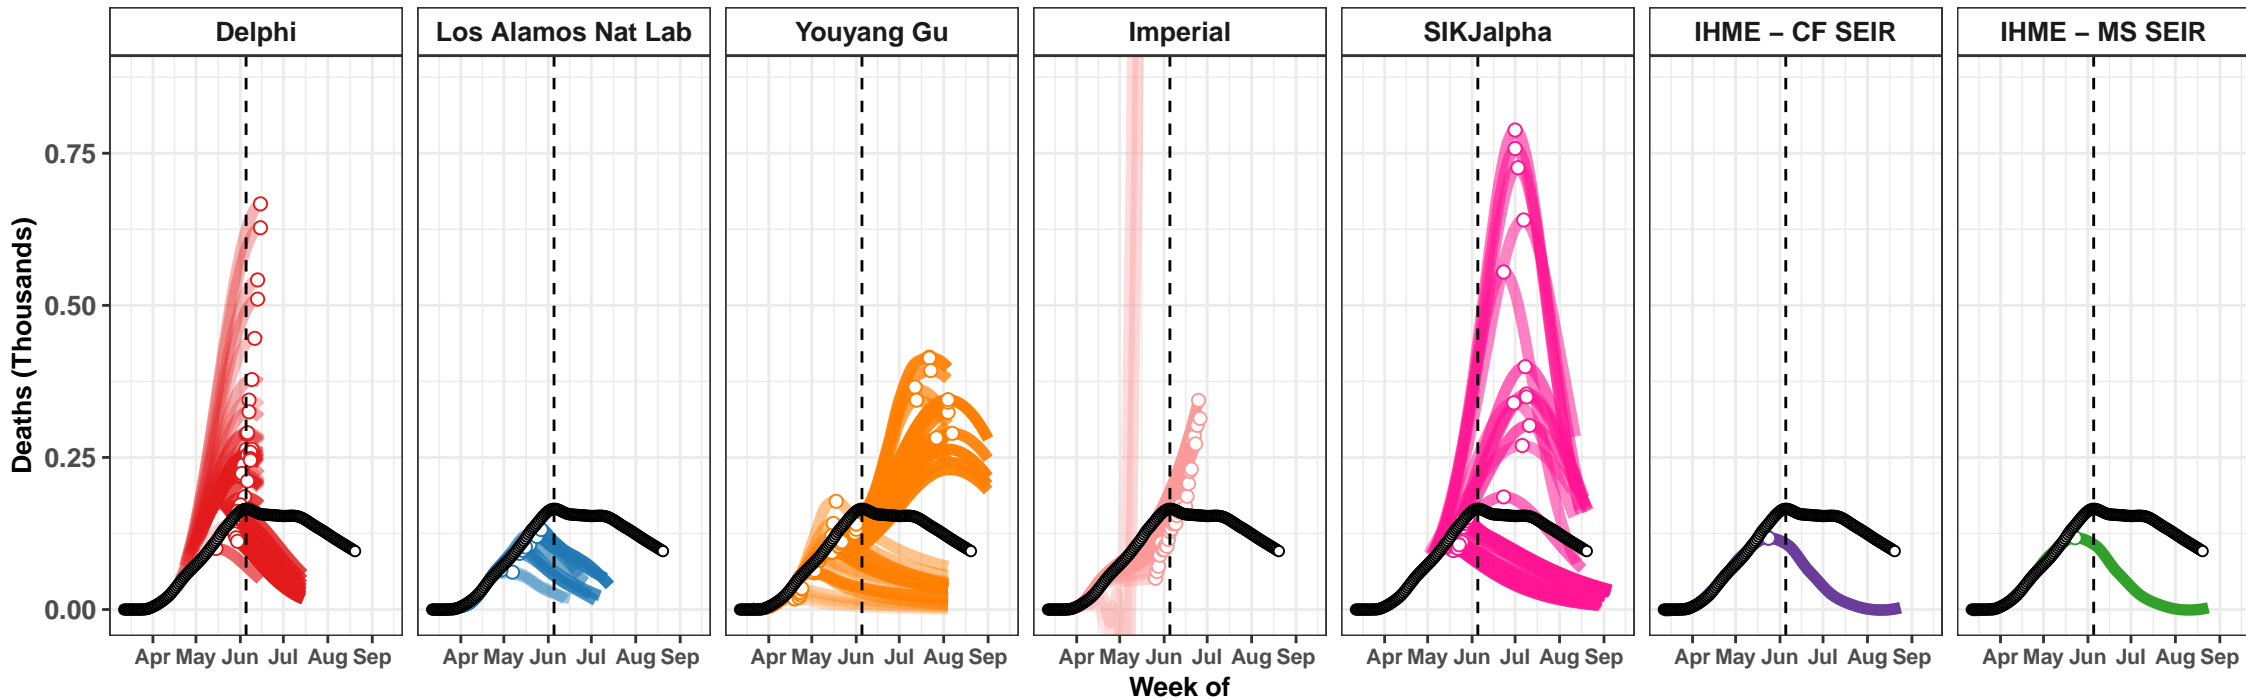

United States – Smoothed Daily Deaths

Brazil – Smoothed Daily Deaths

Mexico – Smoothed Daily Deaths

United Kingdom – Smoothed Daily Deaths

New York – Smoothed Daily Deaths

France – Smoothed Daily Deaths

Colombia – Smoothed Daily Deaths

Russian Federation – Smoothed Daily Deaths

New Jersey – Smoothed Daily Deaths

South Africa – Smoothed Daily Deaths

California – Smoothed Daily Deaths

Texas – Smoothed Daily Deaths

Chile – Smoothed Daily Deaths

Sudan – Smoothed Daily Deaths

New Mexico – Smoothed Daily Deaths

Oklahoma – Smoothed Daily Deaths

Actual and Predicted Peak

El Salvador – Smoothed Daily Deaths

Belarus – Smoothed Daily Deaths

Hungary – Smoothed Daily Deaths