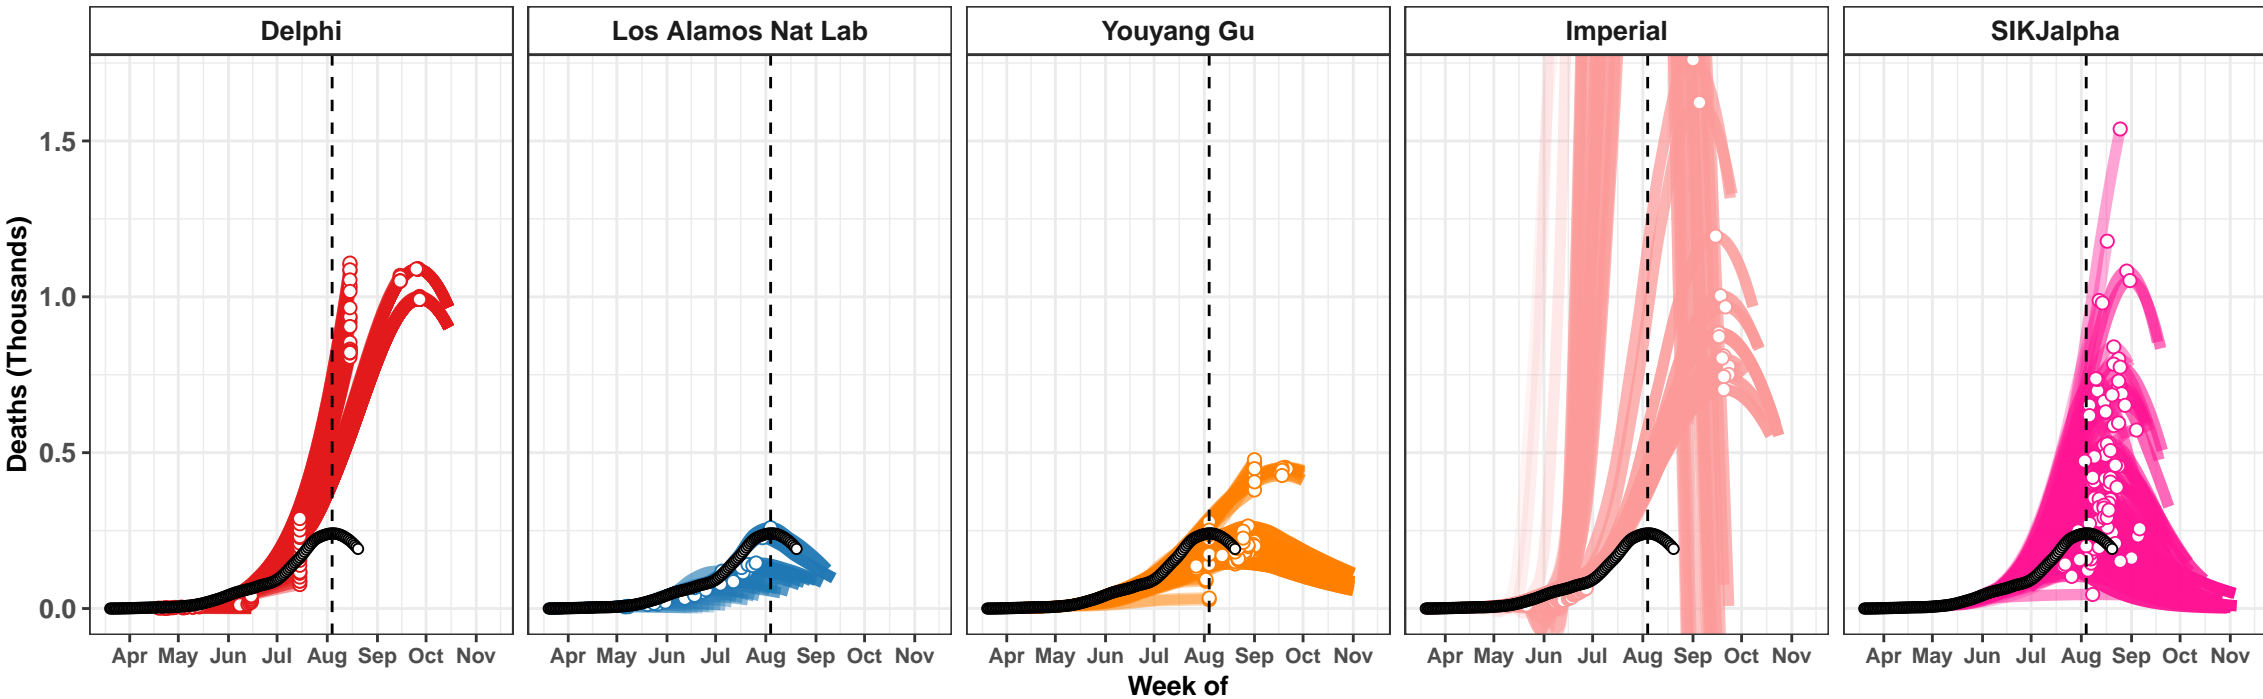

United States – Smoothed Daily Deaths

Brazil – Smoothed Daily Deaths

Mexico – Smoothed Daily Deaths

United Kingdom – Smoothed Daily Deaths

New York – Smoothed Daily Deaths

France – Smoothed Daily Deaths

Colombia – Smoothed Daily Deaths

Russian Federation – Smoothed Daily Deaths

New Jersey – Smoothed Daily Deaths

South Africa – Smoothed Daily Deaths

California – Smoothed Daily Deaths

Texas – Smoothed Daily Deaths

Chile – Smoothed Daily Deaths

Sudan – Smoothed Daily Deaths

New Mexico – Smoothed Daily Deaths

Oklahoma – Smoothed Daily Deaths

Actual and Predicted Peak

El Salvador – Smoothed Daily Deaths

Belarus – Smoothed Daily Deaths

Hungary – Smoothed Daily Deaths

Kuwait – Smoothed Daily Deaths

Actual and Predicted Peak

New Hampshire – Smoothed Daily Deaths

United Arab Emirates – Smoothed Daily Deaths

Finland – Smoothed Daily Deaths

Zambia – Smoothed Daily Deaths

Uzbekistan – Smoothed Daily Deaths