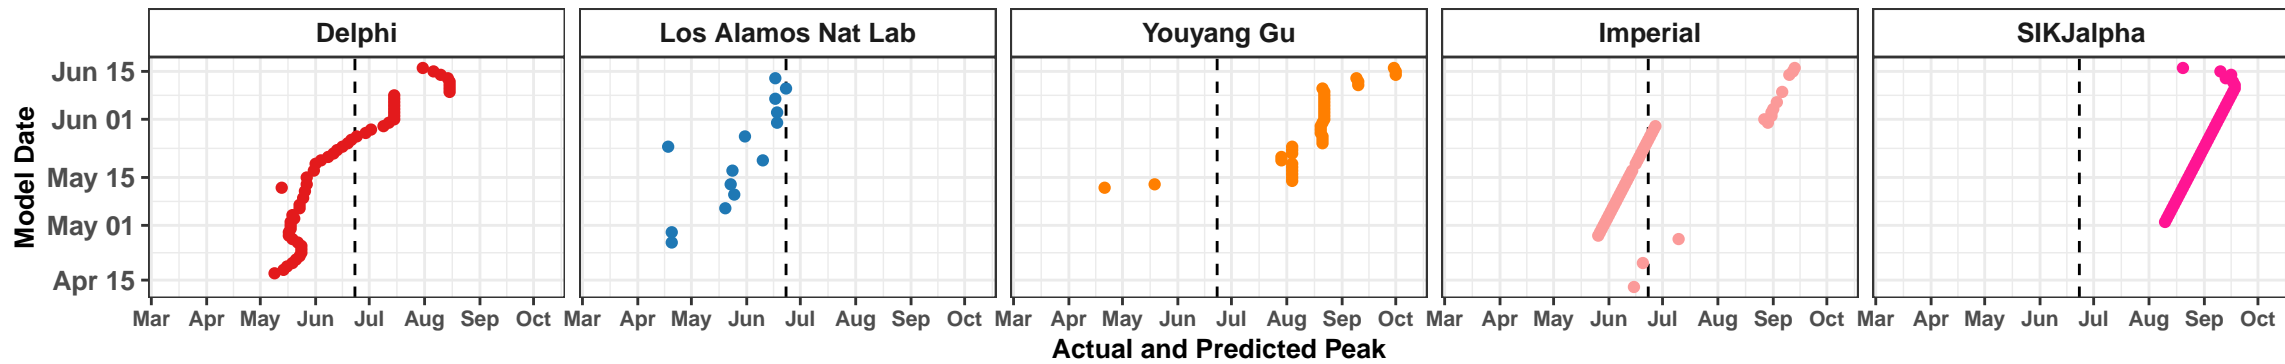

Sweden – Smoothed Daily Deaths

Egypt – Smoothed Daily Deaths

Georgia – Smoothed Daily Deaths

Arizona – Smoothed Daily Deaths

Louisiana – Smoothed Daily Deaths

Youyang Gu

IHME – Curve Fit

Youyang Gu

IHME – Curve Fit

Connecticut – Smoothed Daily Deaths

Bolivia – Smoothed Daily Deaths

Ohio – Smoothed Daily Deaths

Bangladesh – Smoothed Daily Deaths

Maryland – Smoothed Daily Deaths

Saudi Arabia – Smoothed Daily Deaths