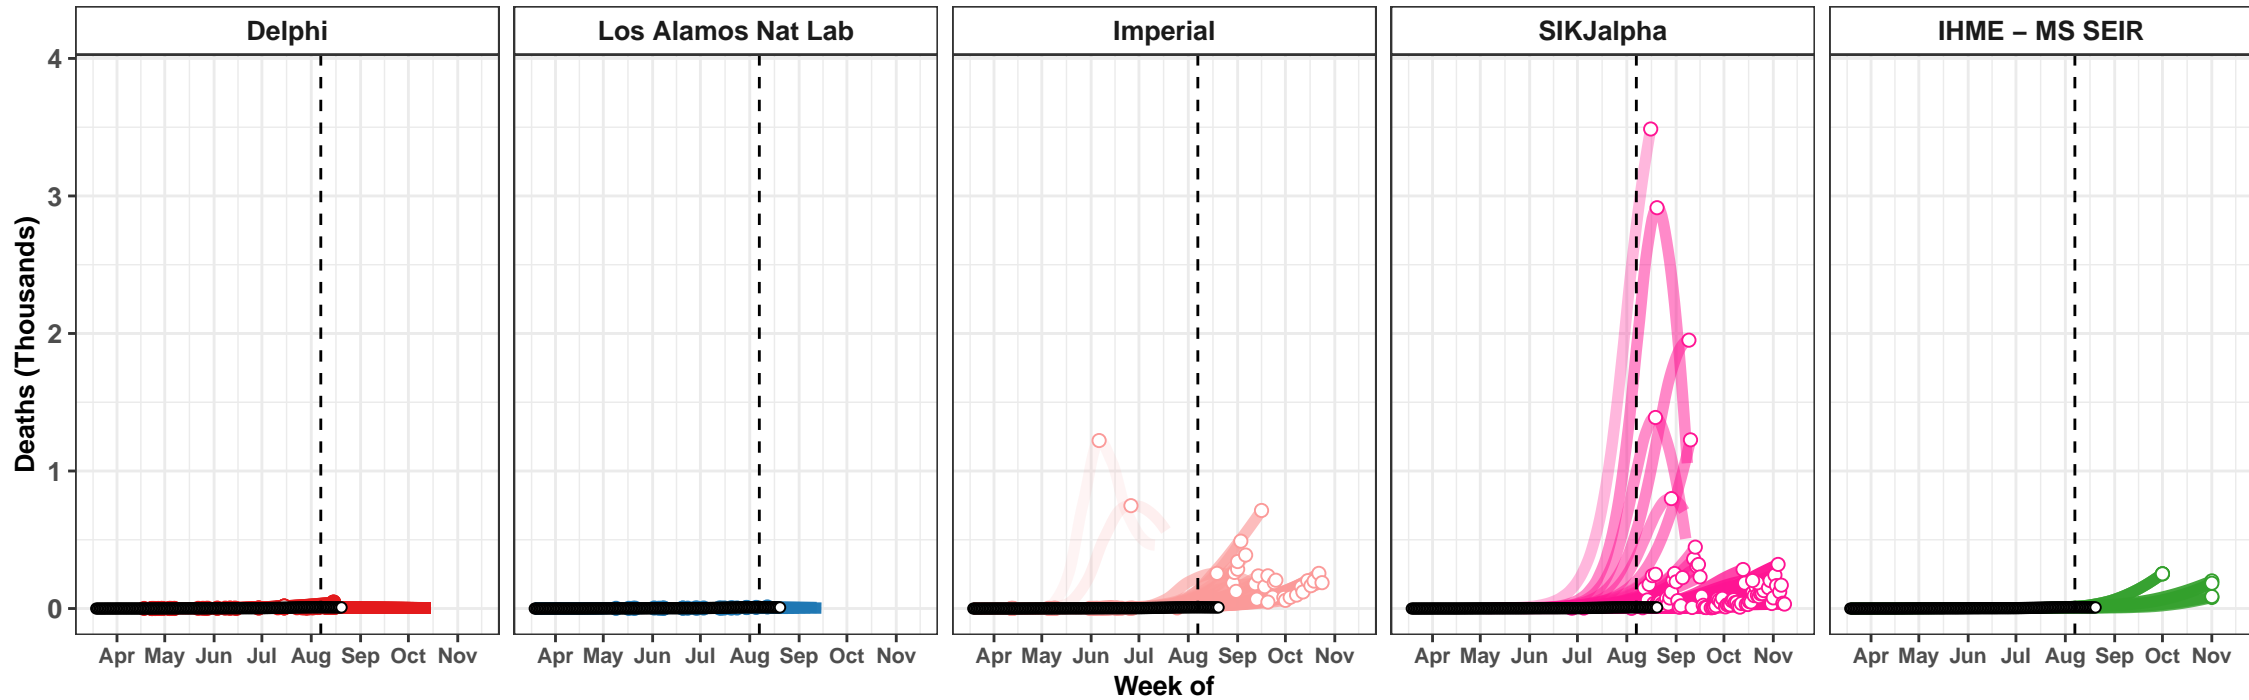

Sudan – Smoothed Daily Deaths

New Mexico – Smoothed Daily Deaths

Oklahoma – Smoothed Daily Deaths

Actual and Predicted Peak

El Salvador – Smoothed Daily Deaths

Belarus – Smoothed Daily Deaths

Hungary – Smoothed Daily Deaths

Oman – Smoothed Daily Deaths

District of Columbia – Smoothed Daily Deaths

Delaware – Smoothed Daily Deaths

Macedonia – Smoothed Daily Deaths

Yemen – Smoothed Daily Deaths

Kenya – Smoothed Daily Deaths

Azerbaijan – Smoothed Daily Deaths

Kuwait – Smoothed Daily Deaths

Actual and Predicted Peak

New Hampshire – Smoothed Daily Deaths

United Arab Emirates – Smoothed Daily Deaths

Finland – Smoothed Daily Deaths

Zambia – Smoothed Daily Deaths

Uzbekistan – Smoothed Daily Deaths