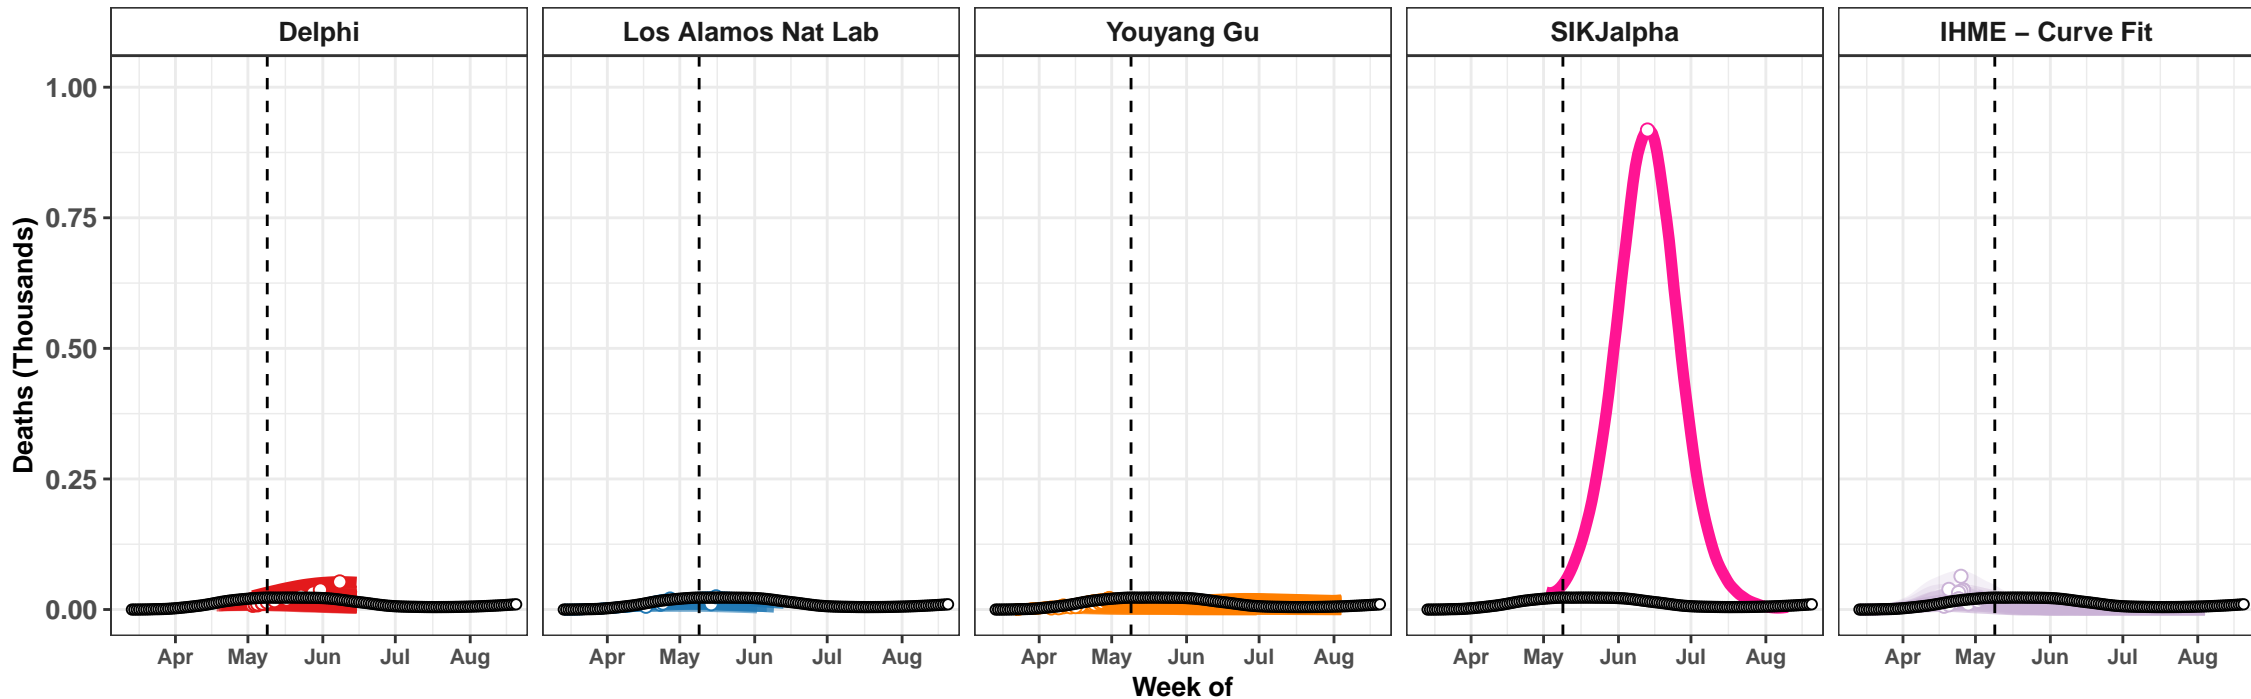

Washington – Smoothed Daily Deaths

Colorado – Smoothed Daily Deaths

Panama – Smoothed Daily Deaths

Minnesota – Smoothed Daily Deaths

Ireland – Smoothed Daily Deaths

Honduras – Smoothed Daily Deaths

Missouri – Smoothed Daily Deaths

Kyrgyzstan – Smoothed Daily Deaths

Tennessee – Smoothed Daily Deaths

Actual and Predicted Peak

Kazakhstan – Smoothed Daily Deaths

Afghanistan – Smoothed Daily Deaths

Nevada – Smoothed Daily Deaths

Japan – Smoothed Daily Deaths