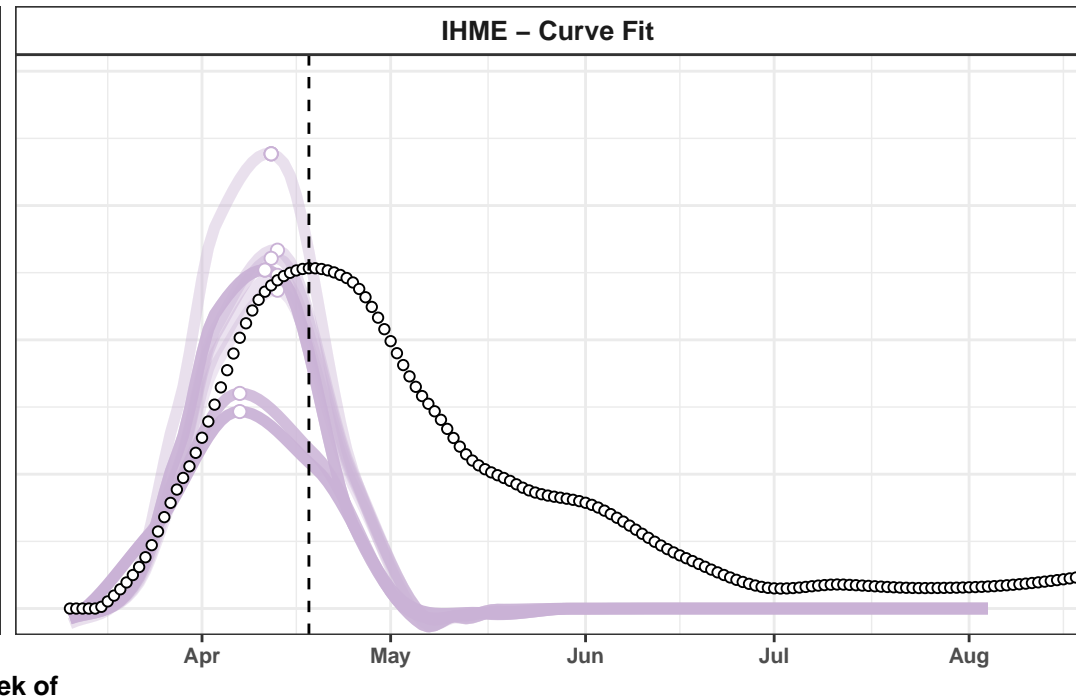

Florida – Smoothed Daily Deaths

Belgium – Smoothed Daily Deaths

Germany – Smoothed Daily Deaths

Canada – Smoothed Daily Deaths

Massachusetts – Smoothed Daily Deaths

Illinois – Smoothed Daily Deaths

Pennsylvania – Smoothed Daily Deaths

Michigan – Smoothed Daily Deaths

Indonesia – Smoothed Daily Deaths

Pakistan – Smoothed Daily Deaths

Iraq – Smoothed Daily Deaths

Ecuador – Smoothed Daily Deaths

Netherlands – Smoothed Daily Deaths

Turkey – Smoothed Daily Deaths