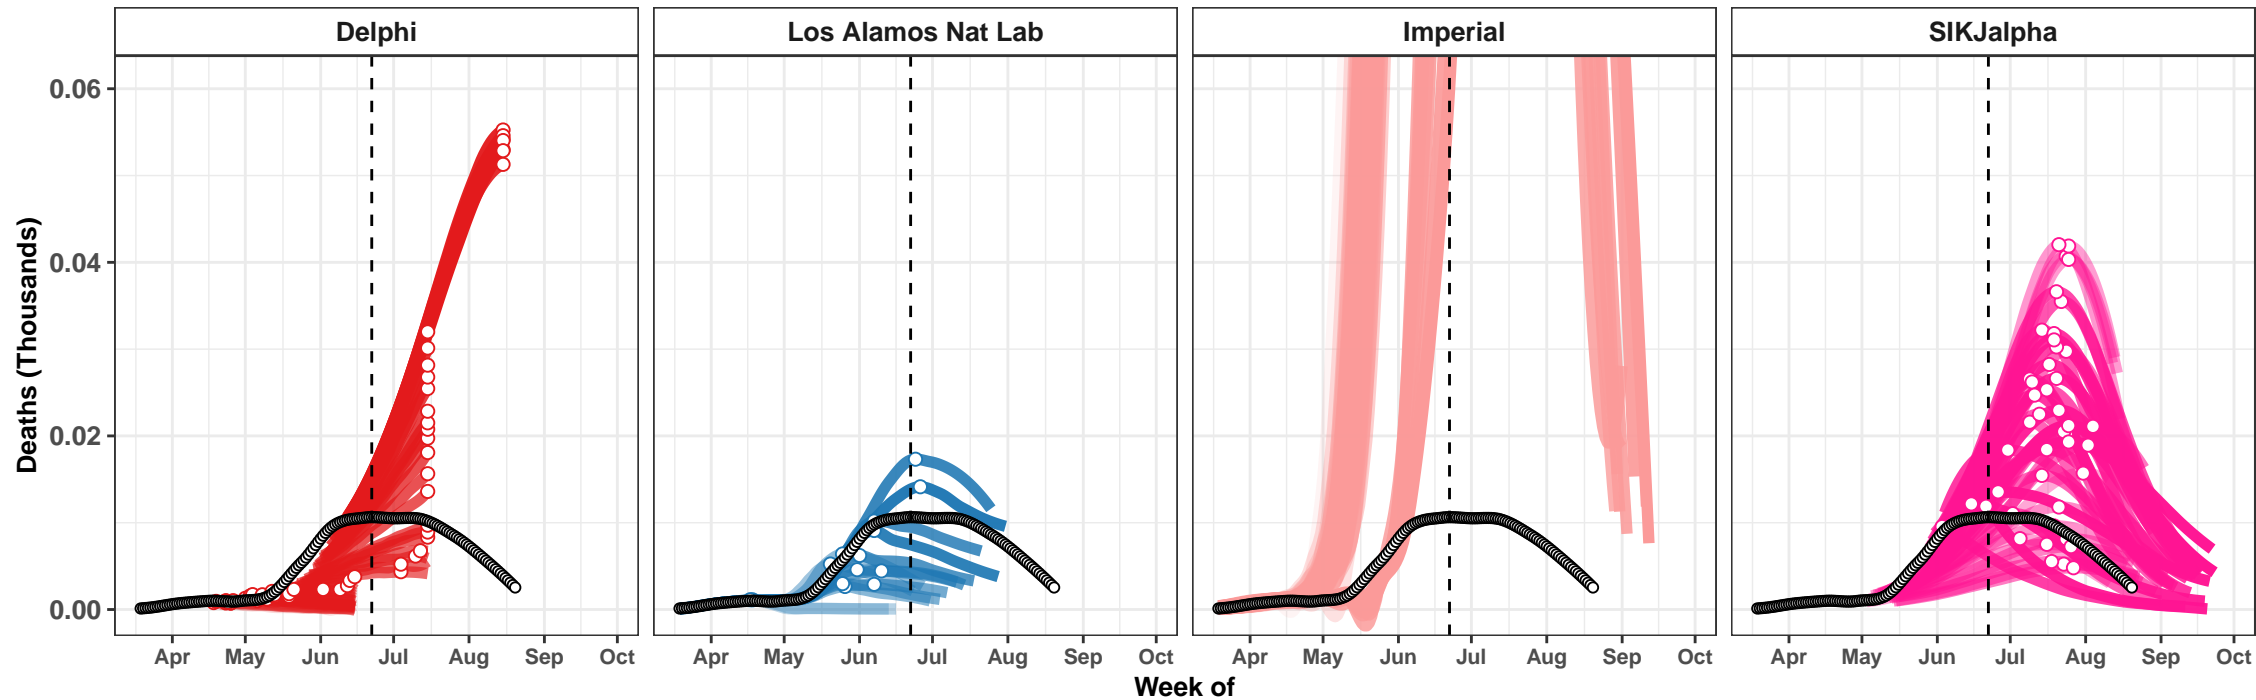

Kyrgyzstan – Smoothed Daily Deaths

Tennessee – Smoothed Daily Deaths

Actual and Predicted Peak

Kazakhstan – Smoothed Daily Deaths

Afghanistan – Smoothed Daily Deaths

Nevada – Smoothed Daily Deaths

Japan – Smoothed Daily Deaths

Wisconsin – Smoothed Daily Deaths

Rhode Island – Smoothed Daily Deaths

Iowa – Smoothed Daily Deaths

Nigeria – Smoothed Daily Deaths

Moldova – Smoothed Daily Deaths

Kentucky – Smoothed Daily Deaths

Armenia – Smoothed Daily Deaths

Sudan – Smoothed Daily Deaths

New Mexico – Smoothed Daily Deaths

Oklahoma – Smoothed Daily Deaths

Actual and Predicted Peak

El Salvador – Smoothed Daily Deaths

Belarus – Smoothed Daily Deaths

Hungary – Smoothed Daily Deaths