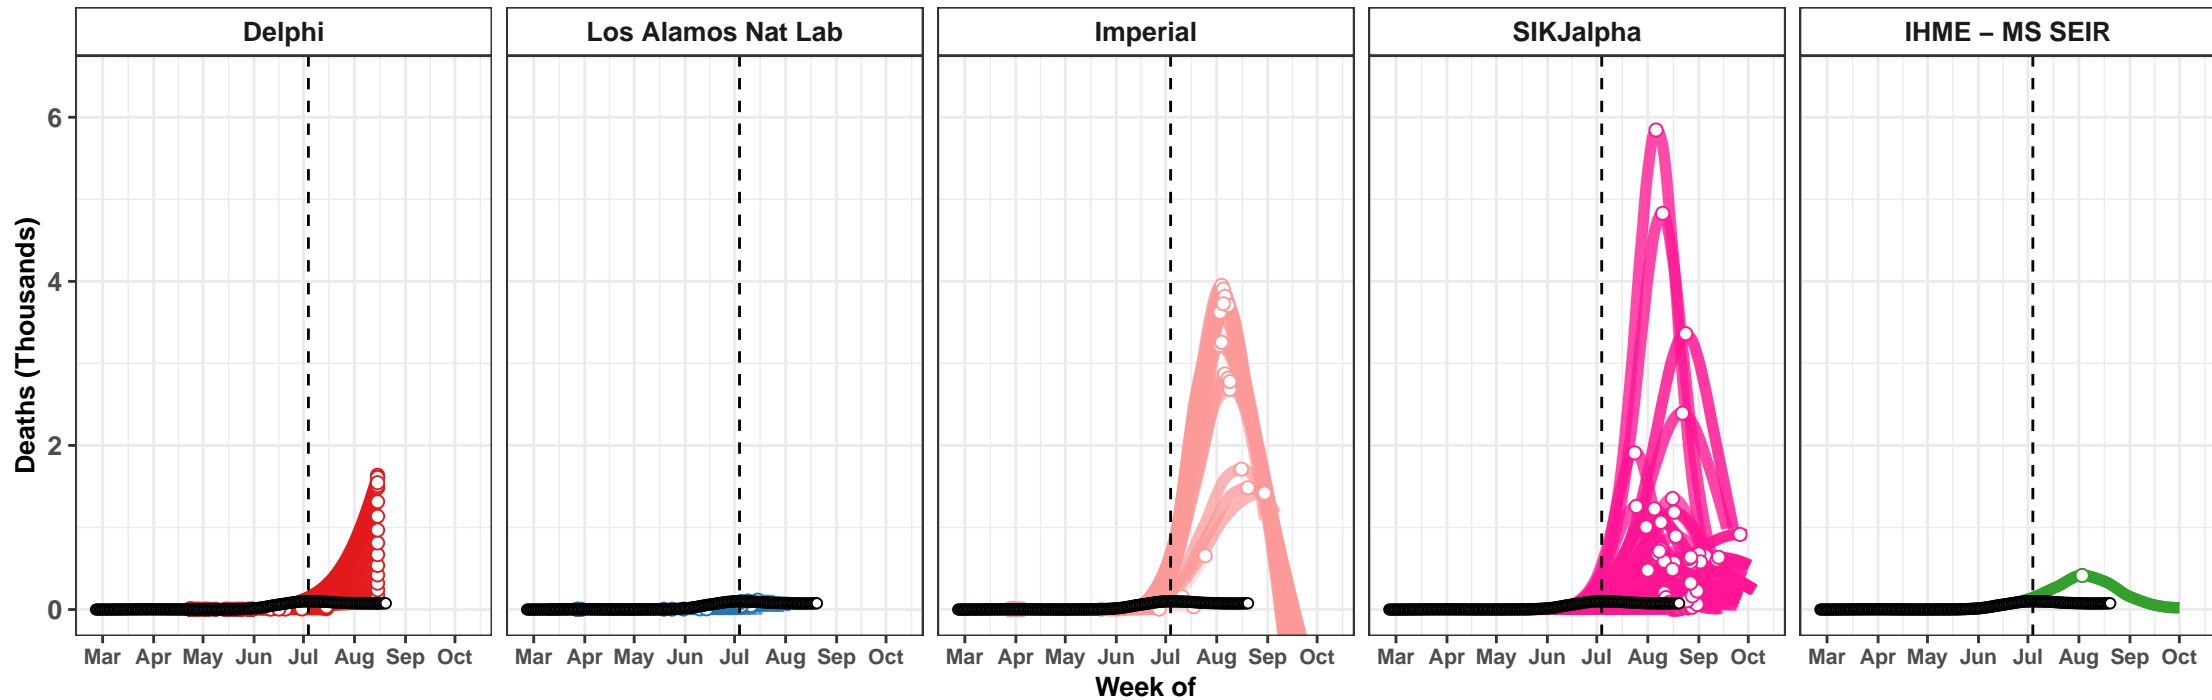

Florida – Smoothed Daily Deaths

Belgium – Smoothed Daily Deaths

Germany – Smoothed Daily Deaths

Canada – Smoothed Daily Deaths

Massachusetts – Smoothed Daily Deaths

Illinois – Smoothed Daily Deaths

Pennsylvania – Smoothed Daily Deaths

Michigan – Smoothed Daily Deaths

Indonesia – Smoothed Daily Deaths

Pakistan – Smoothed Daily Deaths

Iraq – Smoothed Daily Deaths

Ecuador – Smoothed Daily Deaths

Netherlands – Smoothed Daily Deaths

Turkey – Smoothed Daily Deaths

Sweden – Smoothed Daily Deaths

Egypt – Smoothed Daily Deaths

Georgia – Smoothed Daily Deaths

Arizona – Smoothed Daily Deaths

Louisiana – Smoothed Daily Deaths

Youyang Gu

IHME – Curve Fit

Youyang Gu

IHME – Curve Fit

Connecticut – Smoothed Daily Deaths

Bolivia – Smoothed Daily Deaths

Ohio – Smoothed Daily Deaths

Bangladesh – Smoothed Daily Deaths

Maryland – Smoothed Daily Deaths

Saudi Arabia – Smoothed Daily Deaths