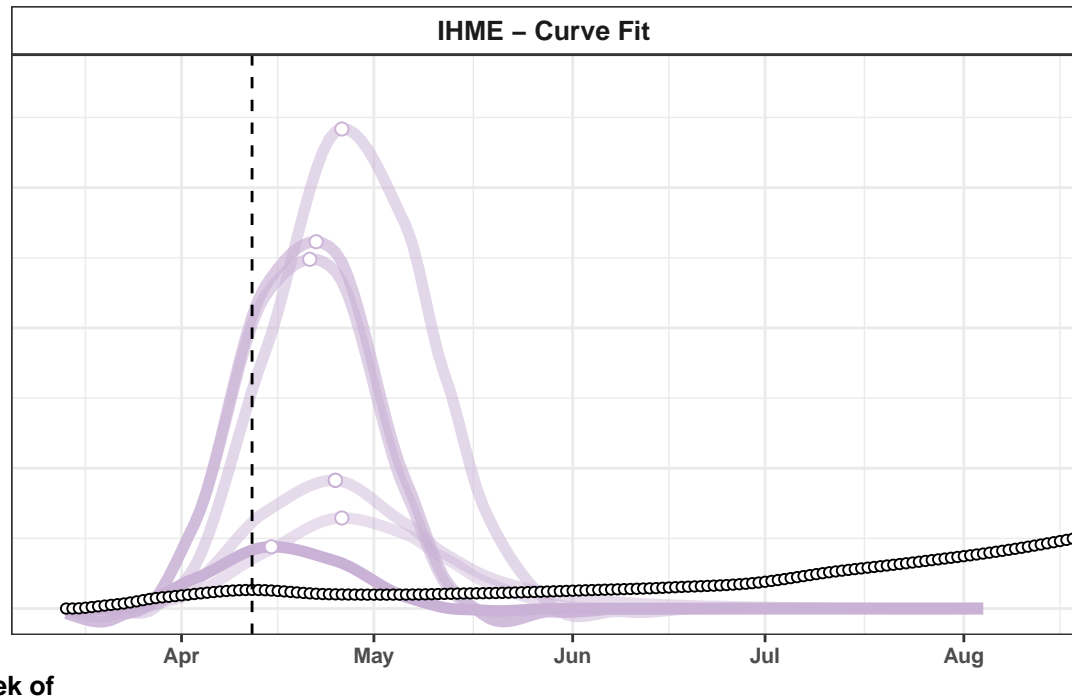

Tennessee – Smoothed Daily Deaths

Actual and Predicted Peak