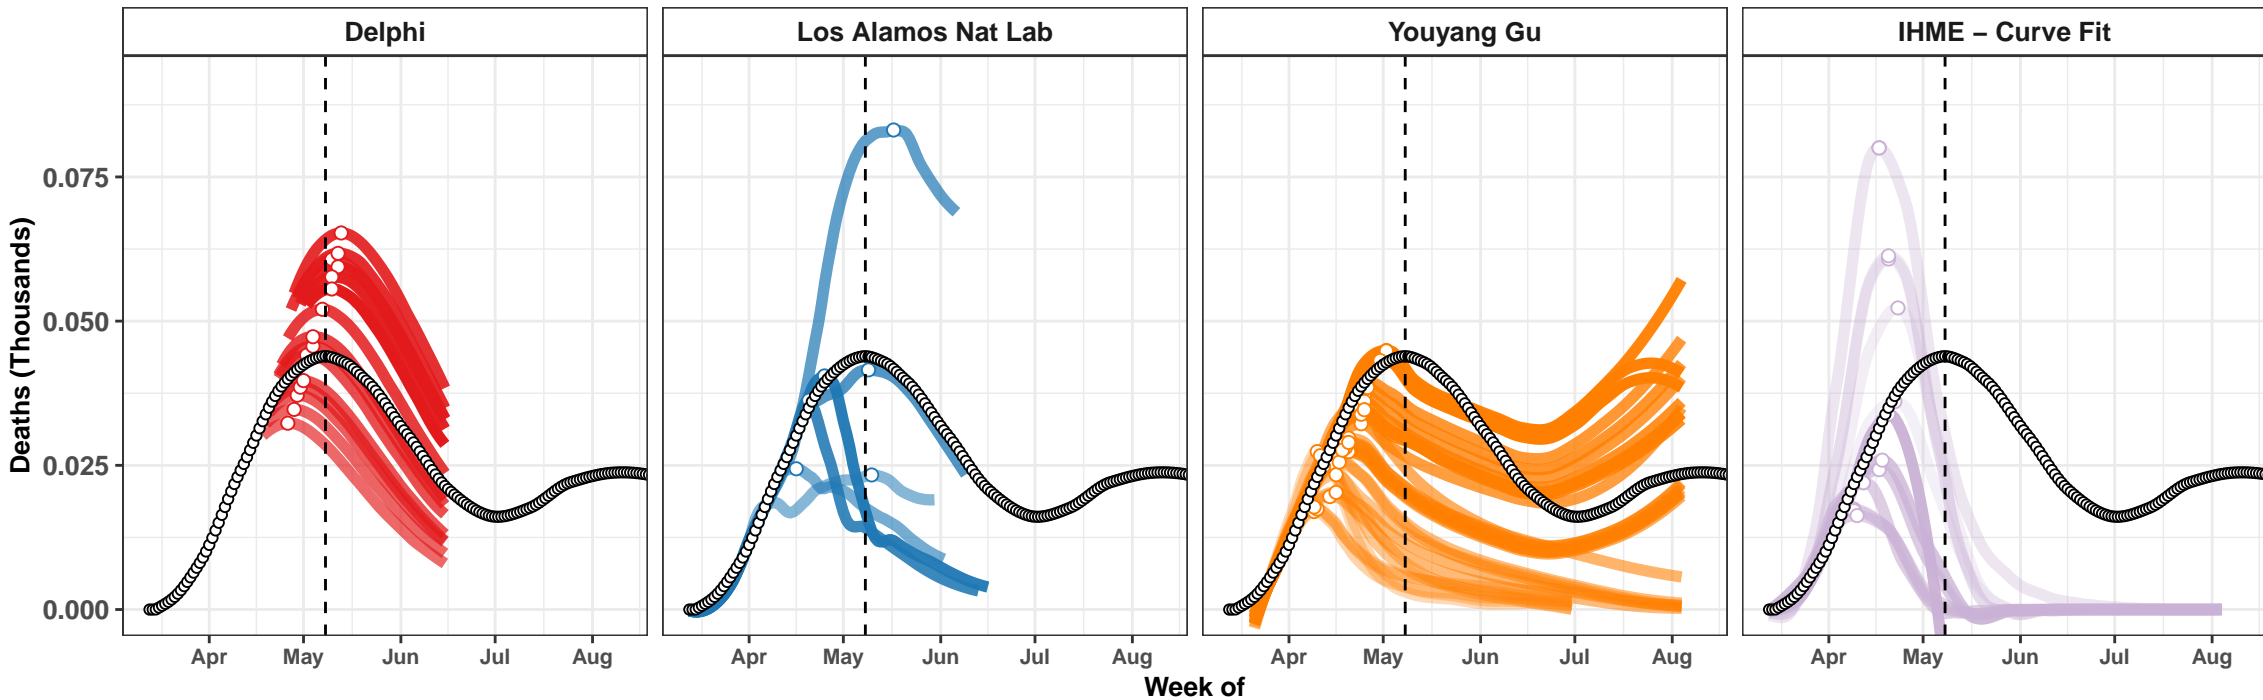

Sweden – Smoothed Daily Deaths

Egypt – Smoothed Daily Deaths

Georgia – Smoothed Daily Deaths

Arizona – Smoothed Daily Deaths

Louisiana – Smoothed Daily Deaths

Youyang Gu

IHME – Curve Fit

Youyang Gu

IHME – Curve Fit

Connecticut – Smoothed Daily Deaths

Bolivia – Smoothed Daily Deaths

Ohio – Smoothed Daily Deaths

Bangladesh – Smoothed Daily Deaths

Maryland – Smoothed Daily Deaths

Saudi Arabia – Smoothed Daily Deaths