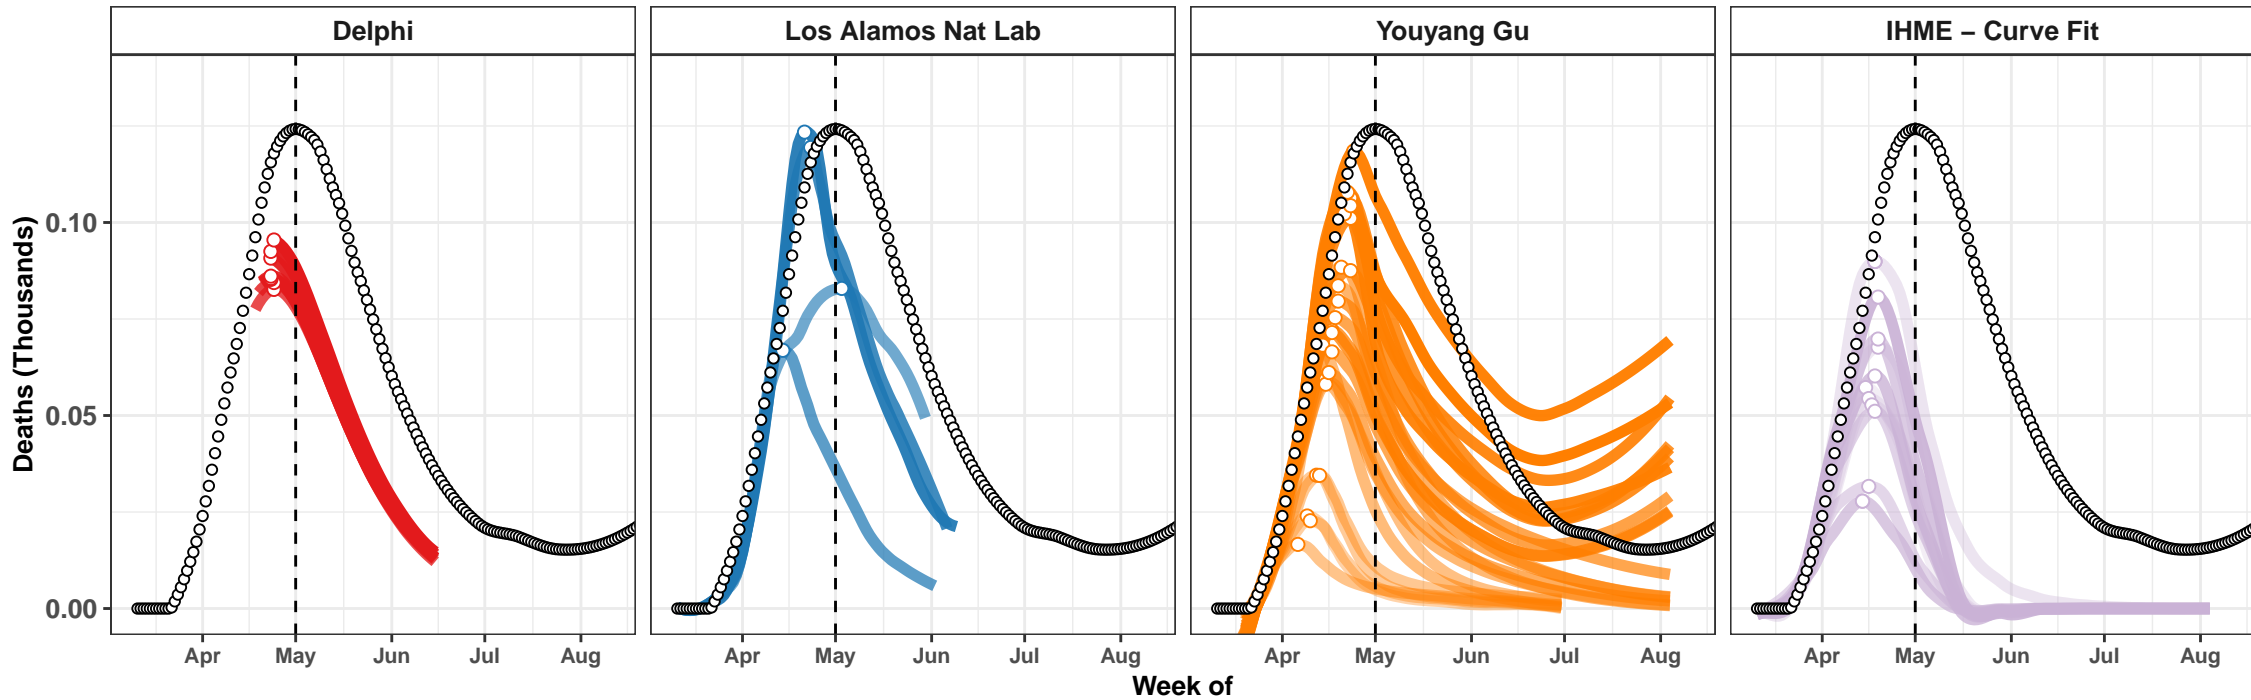

Florida – Smoothed Daily Deaths

Belgium – Smoothed Daily Deaths

Germany – Smoothed Daily Deaths

Canada – Smoothed Daily Deaths

Massachusetts – Smoothed Daily Deaths

Illinois – Smoothed Daily Deaths

Pennsylvania – Smoothed Daily Deaths

Michigan – Smoothed Daily Deaths

Indonesia – Smoothed Daily Deaths

Pakistan – Smoothed Daily Deaths

Iraq – Smoothed Daily Deaths

Ecuador – Smoothed Daily Deaths

Netherlands – Smoothed Daily Deaths

Turkey – Smoothed Daily Deaths