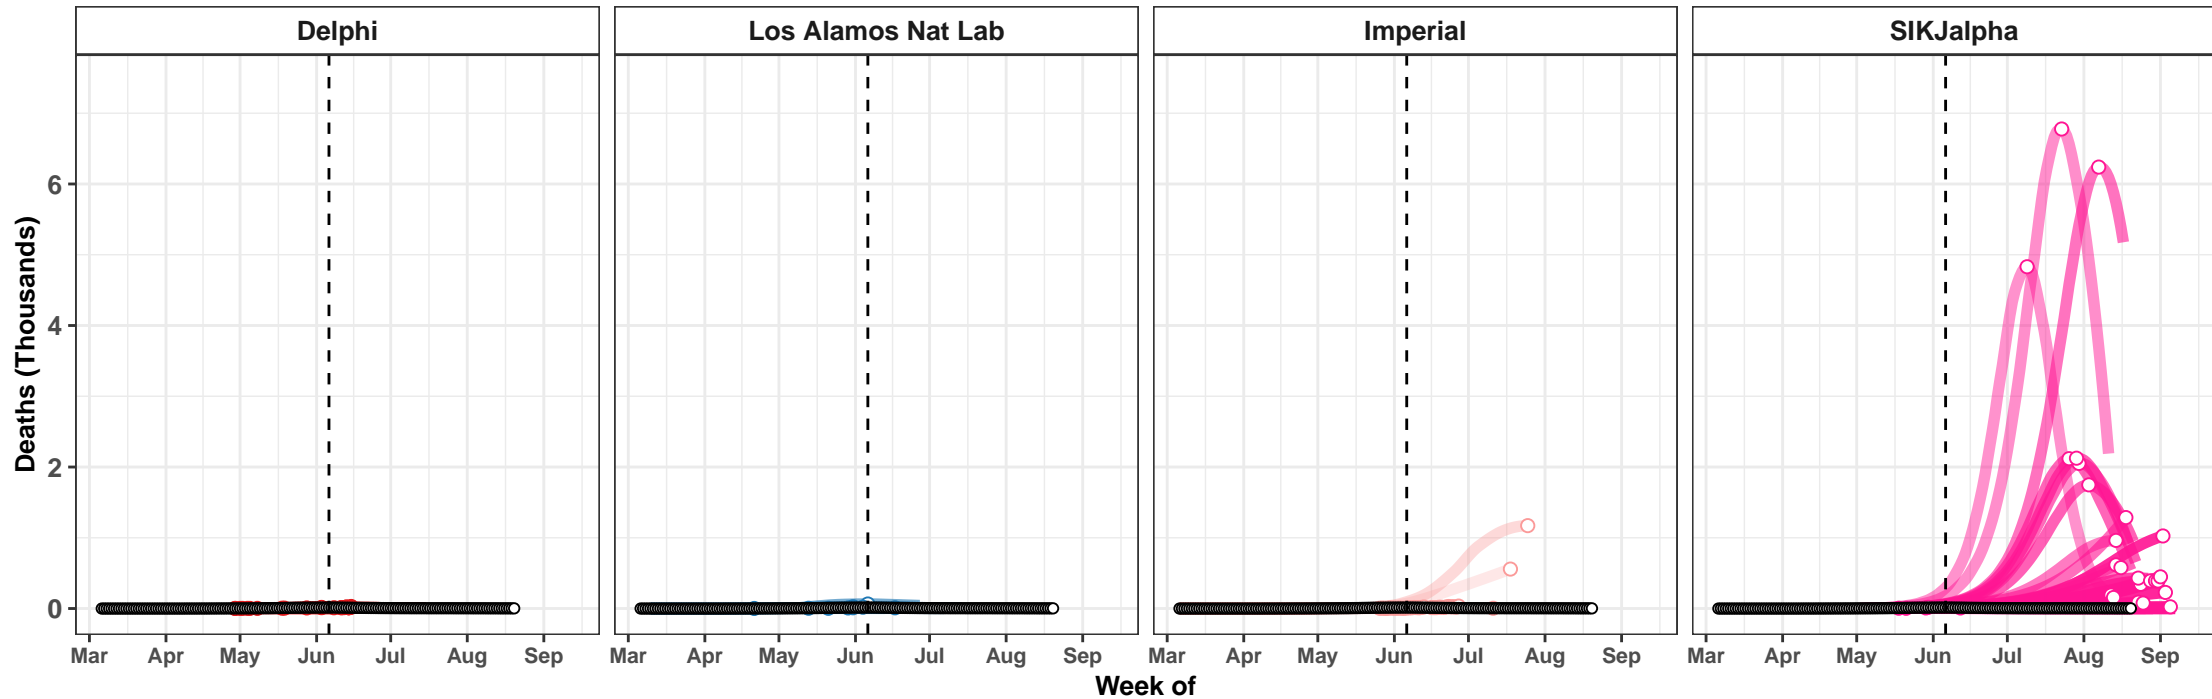

Kyrgyzstan – Smoothed Daily Deaths

Tennessee – Smoothed Daily Deaths

Actual and Predicted Peak

Kazakhstan – Smoothed Daily Deaths

Afghanistan – Smoothed Daily Deaths

Nevada – Smoothed Daily Deaths

Japan – Smoothed Daily Deaths

Wisconsin – Smoothed Daily Deaths

Rhode Island – Smoothed Daily Deaths

Iowa – Smoothed Daily Deaths

Nigeria – Smoothed Daily Deaths

Moldova – Smoothed Daily Deaths

Kentucky – Smoothed Daily Deaths

Armenia – Smoothed Daily Deaths

Sudan – Smoothed Daily Deaths

New Mexico – Smoothed Daily Deaths

Oklahoma – Smoothed Daily Deaths

Actual and Predicted Peak

El Salvador – Smoothed Daily Deaths

Belarus – Smoothed Daily Deaths

Hungary – Smoothed Daily Deaths