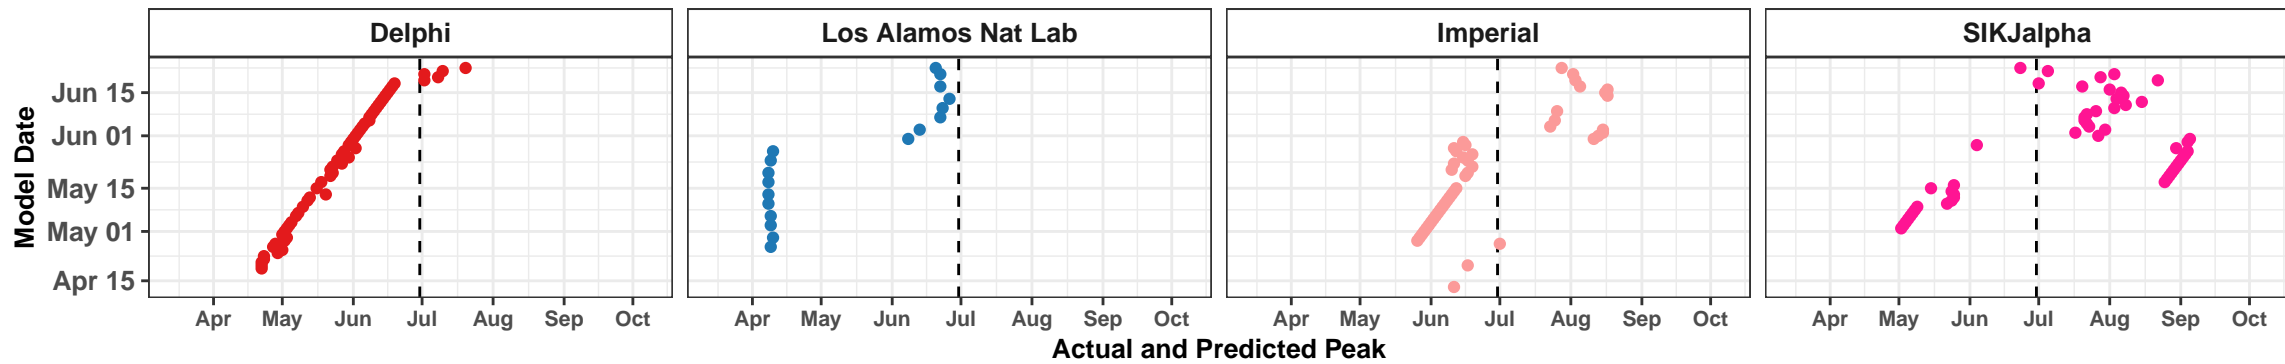

Sudan – Smoothed Daily Deaths

New Mexico – Smoothed Daily Deaths

Oklahoma – Smoothed Daily Deaths

Actual and Predicted Peak

El Salvador – Smoothed Daily Deaths

Belarus – Smoothed Daily Deaths

Hungary – Smoothed Daily Deaths

Oman – Smoothed Daily Deaths

District of Columbia – Smoothed Daily Deaths

Delaware – Smoothed Daily Deaths

Macedonia – Smoothed Daily Deaths

Yemen – Smoothed Daily Deaths

Kenya – Smoothed Daily Deaths

Azerbaijan – Smoothed Daily Deaths

Kuwait – Smoothed Daily Deaths

Actual and Predicted Peak

New Hampshire – Smoothed Daily Deaths

United Arab Emirates – Smoothed Daily Deaths

Finland – Smoothed Daily Deaths

Zambia – Smoothed Daily Deaths

Uzbekistan – Smoothed Daily Deaths