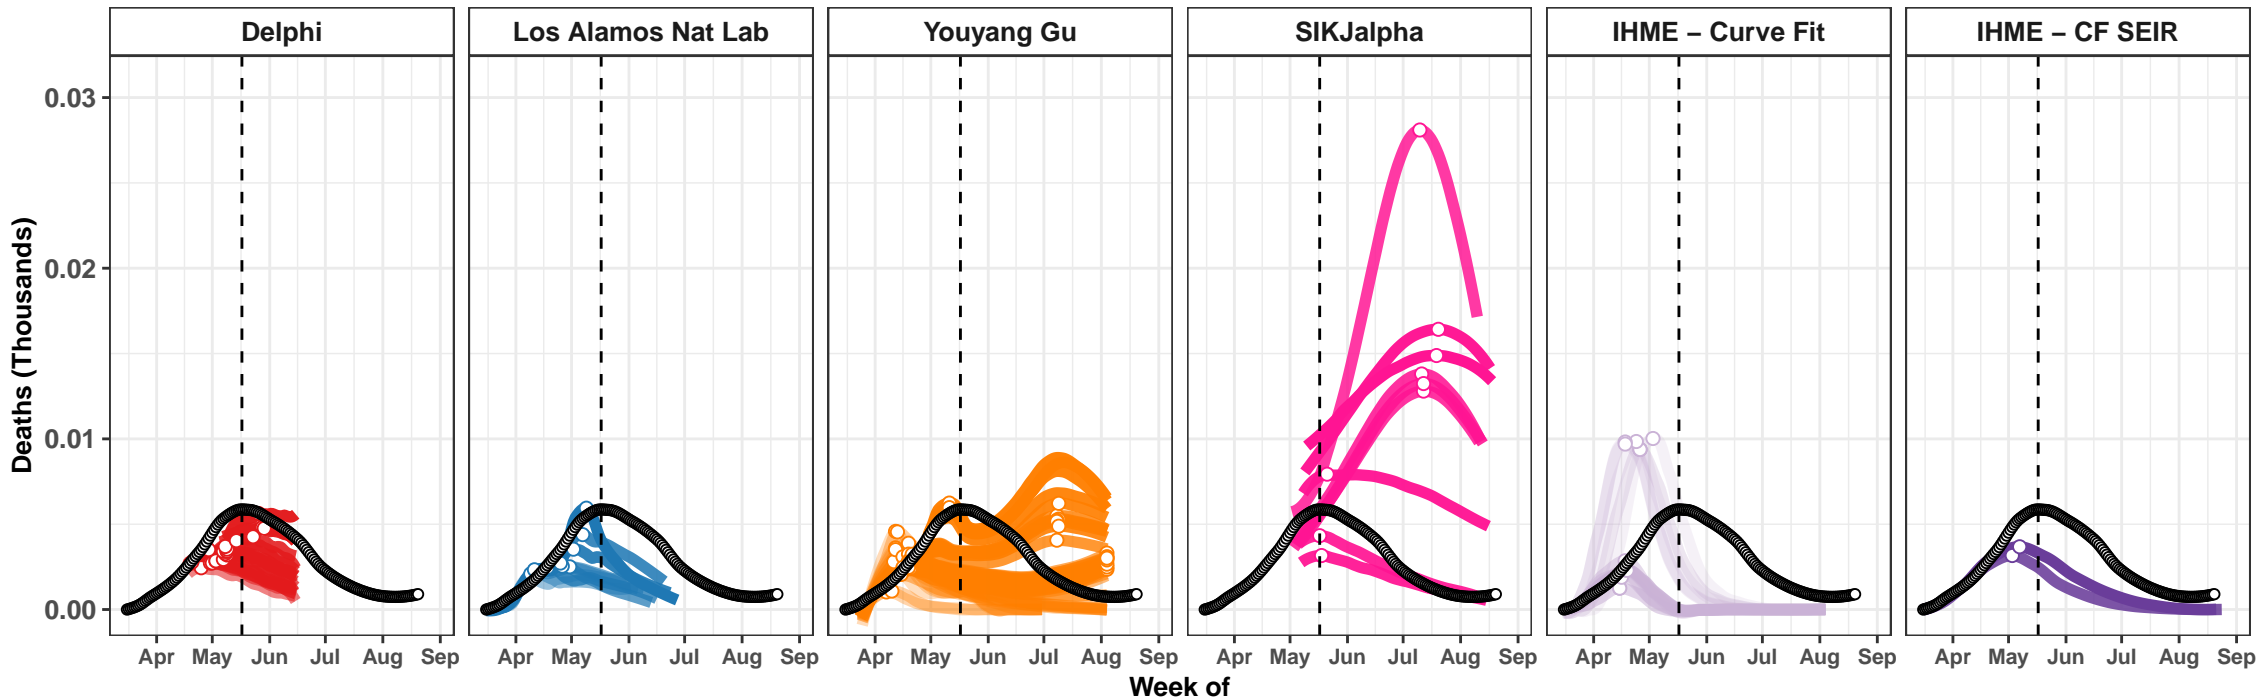

Sudan – Smoothed Daily Deaths

New Mexico – Smoothed Daily Deaths

Oklahoma – Smoothed Daily Deaths

Actual and Predicted Peak

El Salvador – Smoothed Daily Deaths

Belarus – Smoothed Daily Deaths

Hungary – Smoothed Daily Deaths

Oman – Smoothed Daily Deaths

District of Columbia – Smoothed Daily Deaths

Delaware – Smoothed Daily Deaths

Macedonia – Smoothed Daily Deaths

Yemen – Smoothed Daily Deaths

Kenya – Smoothed Daily Deaths

Azerbaijan – Smoothed Daily Deaths

Kuwait – Smoothed Daily Deaths

Actual and Predicted Peak

New Hampshire – Smoothed Daily Deaths

United Arab Emirates – Smoothed Daily Deaths

Finland – Smoothed Daily Deaths

Zambia – Smoothed Daily Deaths

Uzbekistan – Smoothed Daily Deaths