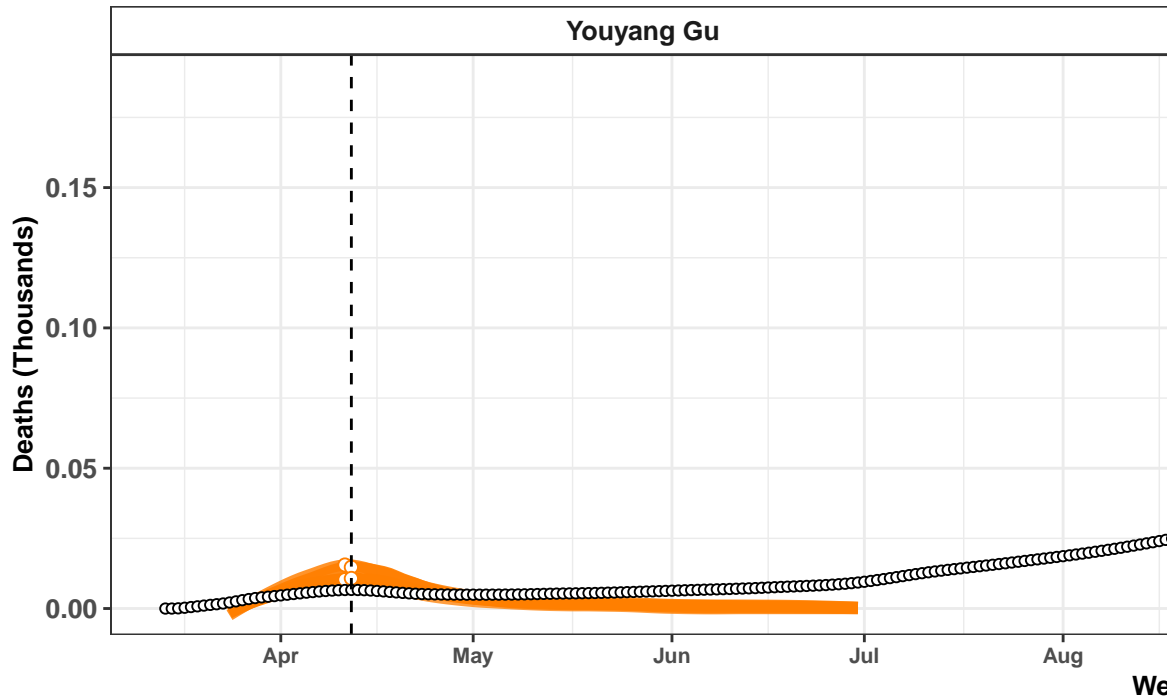

Washington – Smoothed Daily Deaths

Colorado – Smoothed Daily Deaths

Panama – Smoothed Daily Deaths

Minnesota – Smoothed Daily Deaths

Ireland – Smoothed Daily Deaths

Honduras – Smoothed Daily Deaths

Missouri – Smoothed Daily Deaths

Kyrgyzstan – Smoothed Daily Deaths

Tennessee – Smoothed Daily Deaths

Actual and Predicted Peak

Kazakhstan – Smoothed Daily Deaths

Afghanistan – Smoothed Daily Deaths

Nevada – Smoothed Daily Deaths

Japan – Smoothed Daily Deaths