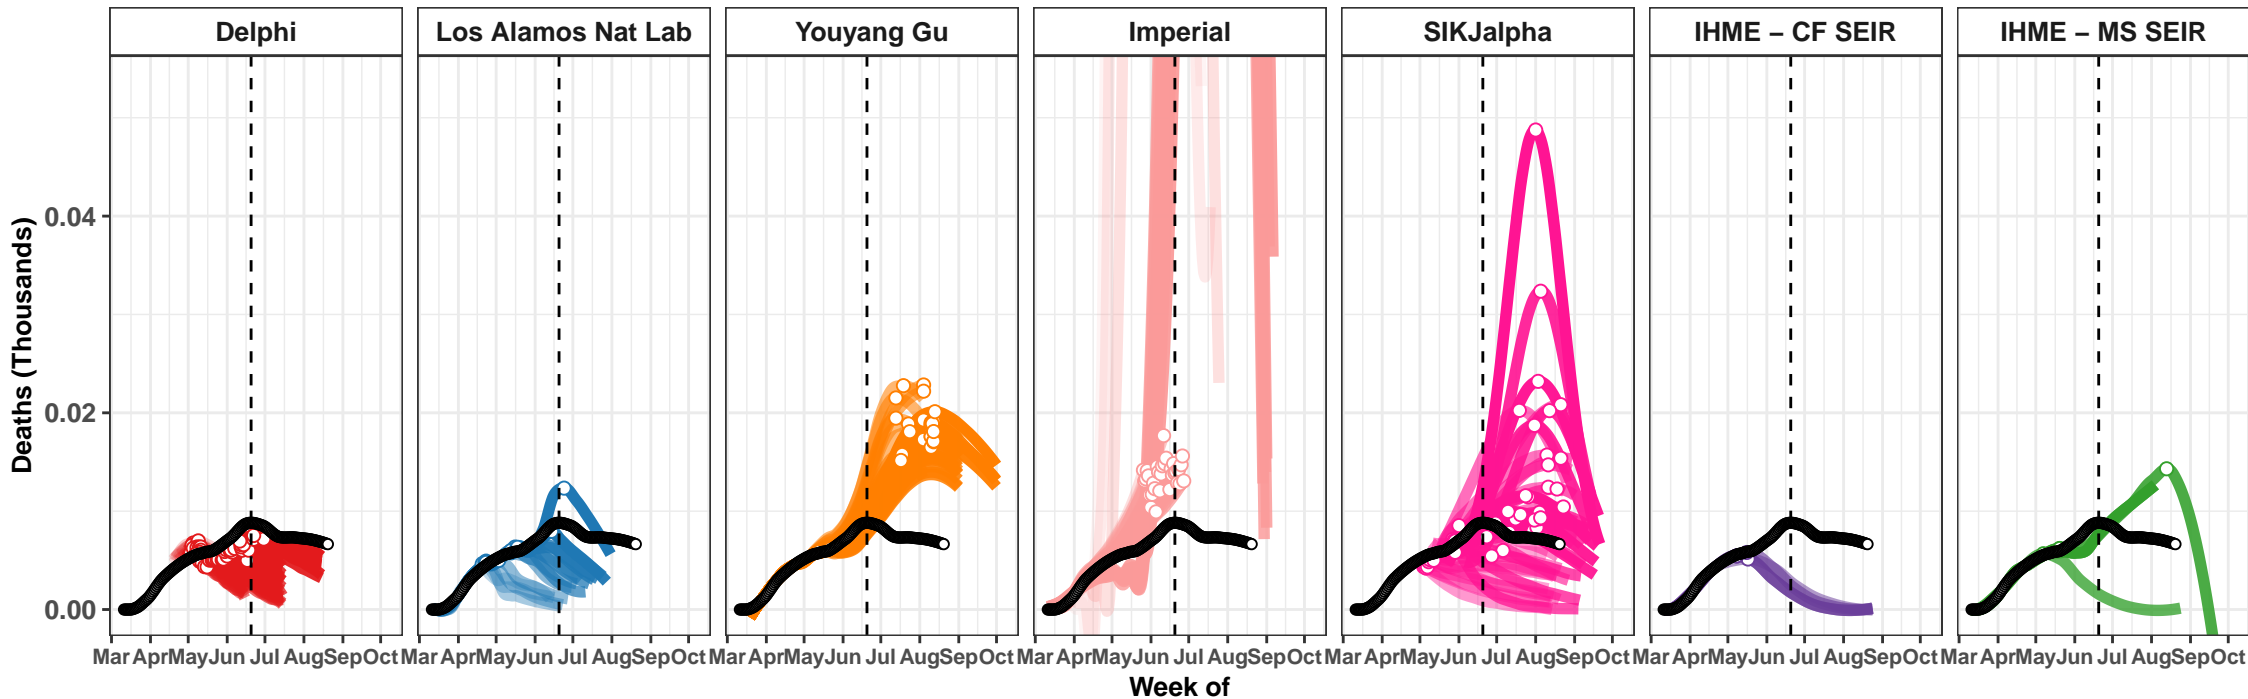

Kyrgyzstan – Smoothed Daily Deaths

Tennessee – Smoothed Daily Deaths

Actual and Predicted Peak

Kazakhstan – Smoothed Daily Deaths

Afghanistan – Smoothed Daily Deaths

Nevada – Smoothed Daily Deaths

Japan – Smoothed Daily Deaths

Wisconsin – Smoothed Daily Deaths

Rhode Island – Smoothed Daily Deaths

Iowa – Smoothed Daily Deaths

Nigeria – Smoothed Daily Deaths

Moldova – Smoothed Daily Deaths

Kentucky – Smoothed Daily Deaths

Armenia – Smoothed Daily Deaths

Sudan – Smoothed Daily Deaths

New Mexico – Smoothed Daily Deaths

Oklahoma – Smoothed Daily Deaths

Actual and Predicted Peak

El Salvador – Smoothed Daily Deaths

Belarus – Smoothed Daily Deaths

Hungary – Smoothed Daily Deaths