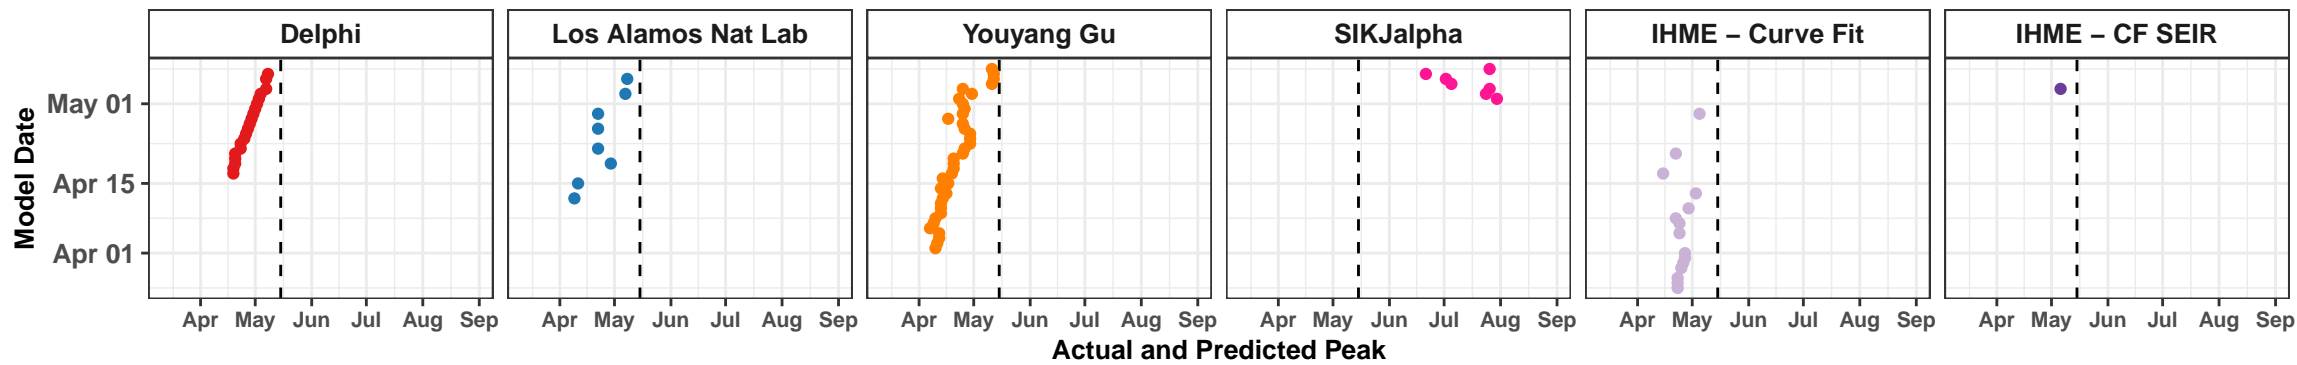

Sweden – Smoothed Daily Deaths

Egypt – Smoothed Daily Deaths

Georgia – Smoothed Daily Deaths

Arizona – Smoothed Daily Deaths

Louisiana – Smoothed Daily Deaths

Youyang Gu

IHME – Curve Fit

Youyang Gu

IHME – Curve Fit

Connecticut – Smoothed Daily Deaths

Bolivia – Smoothed Daily Deaths

Ohio – Smoothed Daily Deaths

Bangladesh – Smoothed Daily Deaths

Maryland – Smoothed Daily Deaths

Saudi Arabia – Smoothed Daily Deaths