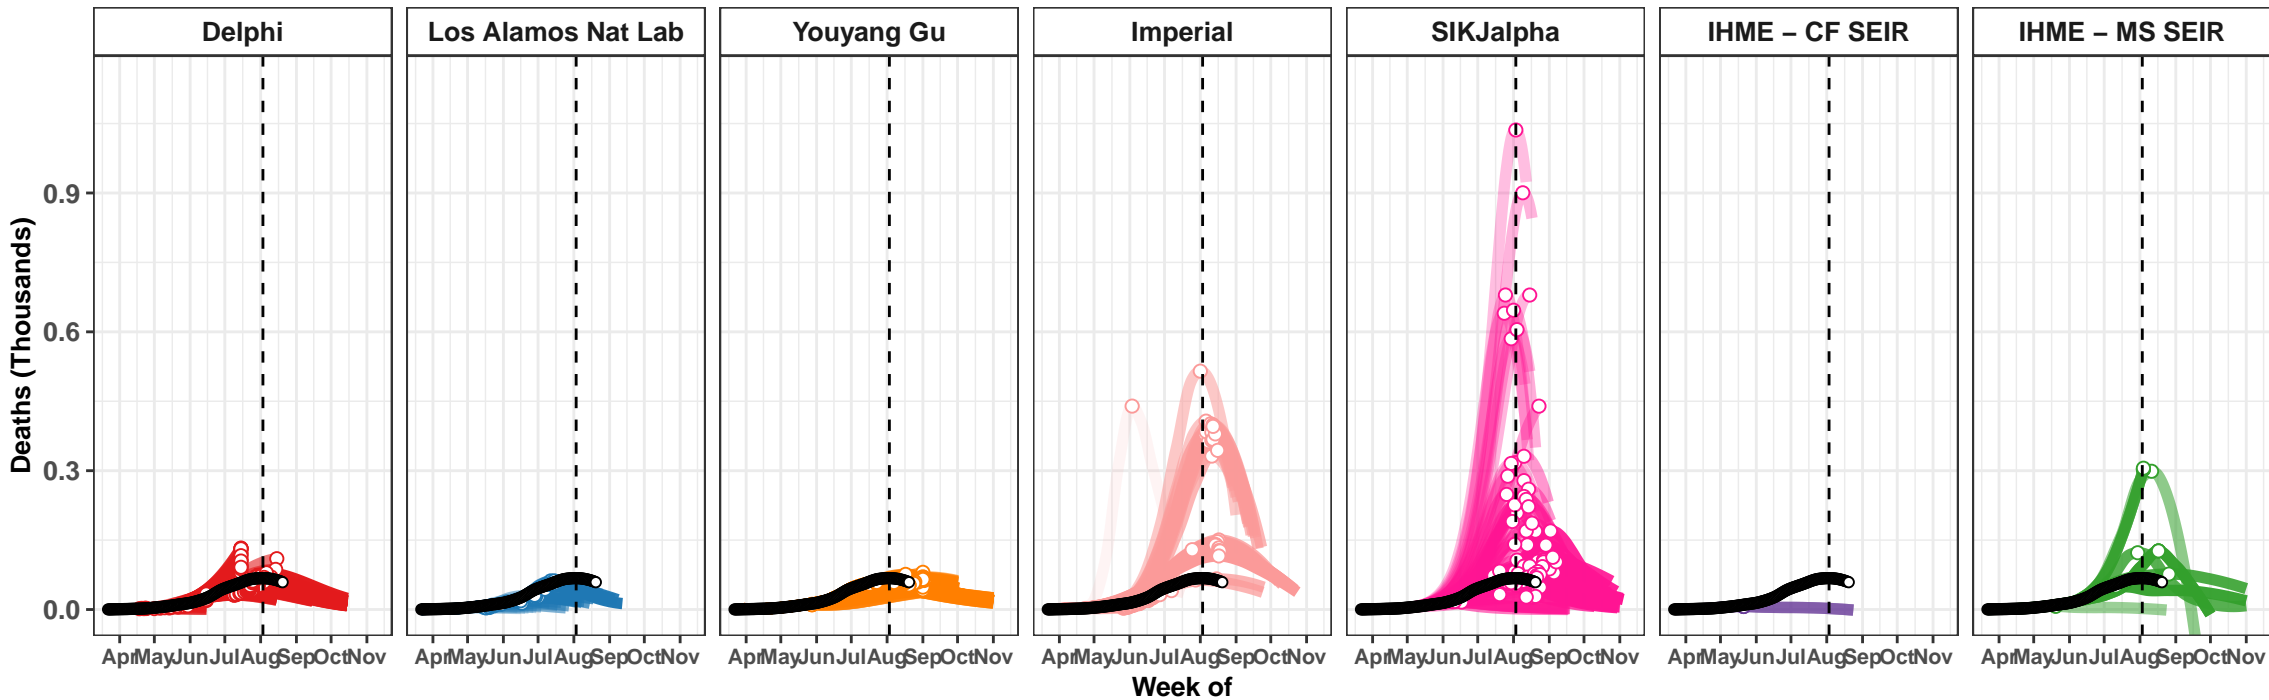

Michigan – Smoothed Daily Deaths

Indonesia – Smoothed Daily Deaths

Pakistan – Smoothed Daily Deaths

Iraq – Smoothed Daily Deaths

Ecuador – Smoothed Daily Deaths

Netherlands – Smoothed Daily Deaths

Turkey – Smoothed Daily Deaths

Sweden – Smoothed Daily Deaths

Egypt – Smoothed Daily Deaths

Georgia – Smoothed Daily Deaths

Arizona – Smoothed Daily Deaths

Louisiana – Smoothed Daily Deaths

Youyang Gu

IHME – Curve Fit

Youyang Gu

IHME – Curve Fit

Connecticut – Smoothed Daily Deaths

Bolivia – Smoothed Daily Deaths

Ohio – Smoothed Daily Deaths

Bangladesh – Smoothed Daily Deaths

Maryland – Smoothed Daily Deaths

Saudi Arabia – Smoothed Daily Deaths