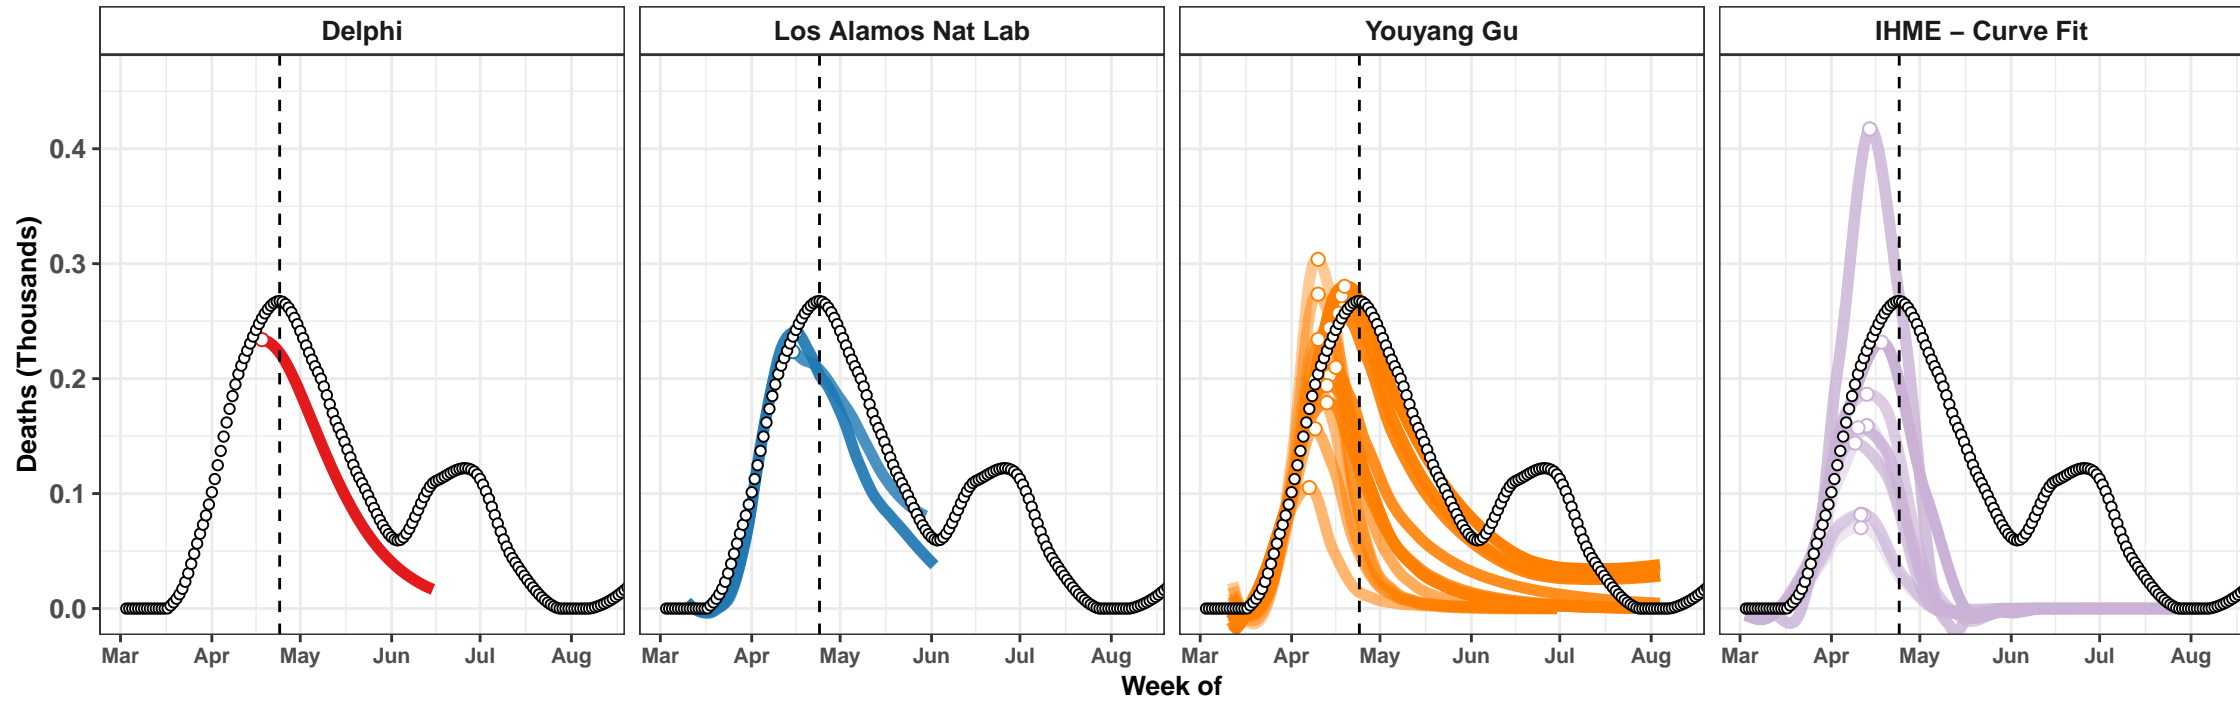

United States – Smoothed Daily Deaths

Brazil – Smoothed Daily Deaths

Mexico – Smoothed Daily Deaths

United Kingdom – Smoothed Daily Deaths

New York – Smoothed Daily Deaths

France – Smoothed Daily Deaths

Colombia – Smoothed Daily Deaths

Russian Federation – Smoothed Daily Deaths

New Jersey – Smoothed Daily Deaths

South Africa – Smoothed Daily Deaths

California – Smoothed Daily Deaths

Texas – Smoothed Daily Deaths

Chile – Smoothed Daily Deaths

Sudan – Smoothed Daily Deaths

New Mexico – Smoothed Daily Deaths

Oklahoma – Smoothed Daily Deaths

Actual and Predicted Peak

El Salvador – Smoothed Daily Deaths

Belarus – Smoothed Daily Deaths

Hungary – Smoothed Daily Deaths

Kuwait – Smoothed Daily Deaths

Actual and Predicted Peak

New Hampshire – Smoothed Daily Deaths

United Arab Emirates – Smoothed Daily Deaths

Finland – Smoothed Daily Deaths

Zambia – Smoothed Daily Deaths

Uzbekistan – Smoothed Daily Deaths