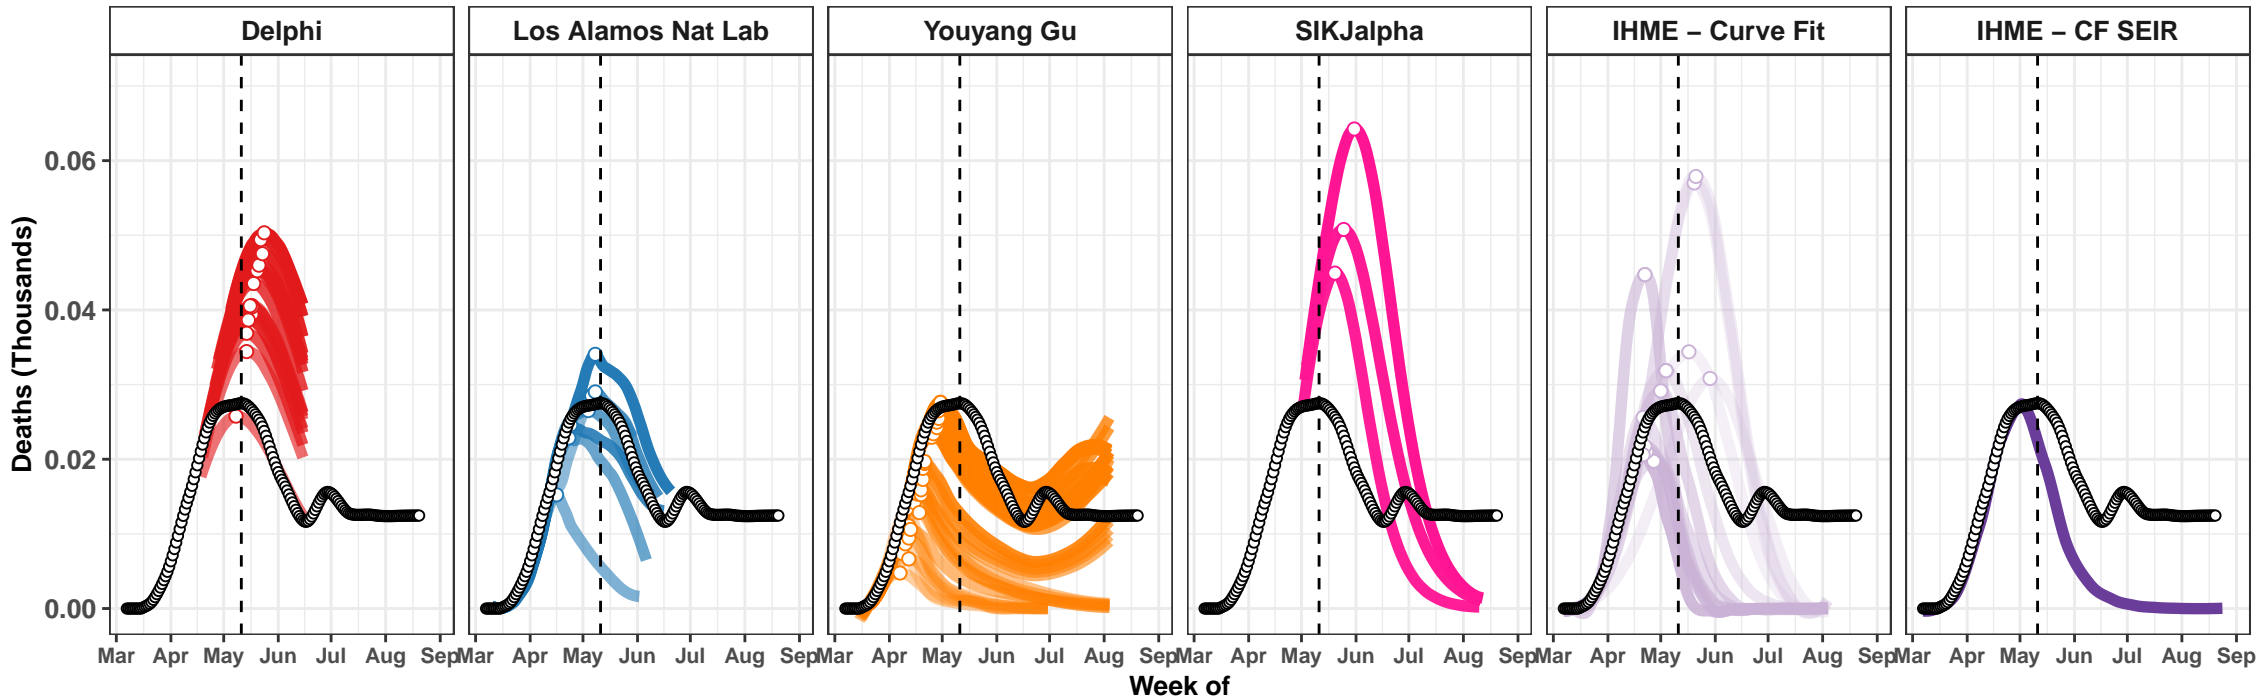

IHME – Curve Fit

Connecticut – Smoothed Daily Deaths

Bolivia – Smoothed Daily Deaths

Ohio – Smoothed Daily Deaths

Bangladesh – Smoothed Daily Deaths

Maryland – Smoothed Daily Deaths

Saudi Arabia – Smoothed Daily Deaths

Indiana – Smoothed Daily Deaths

Romania – Smoothed Daily Deaths

Philippines – Smoothed Daily Deaths

Guatemala – Smoothed Daily Deaths

North Carolina – Smoothed Daily Deaths

Virginia – Smoothed Daily Deaths