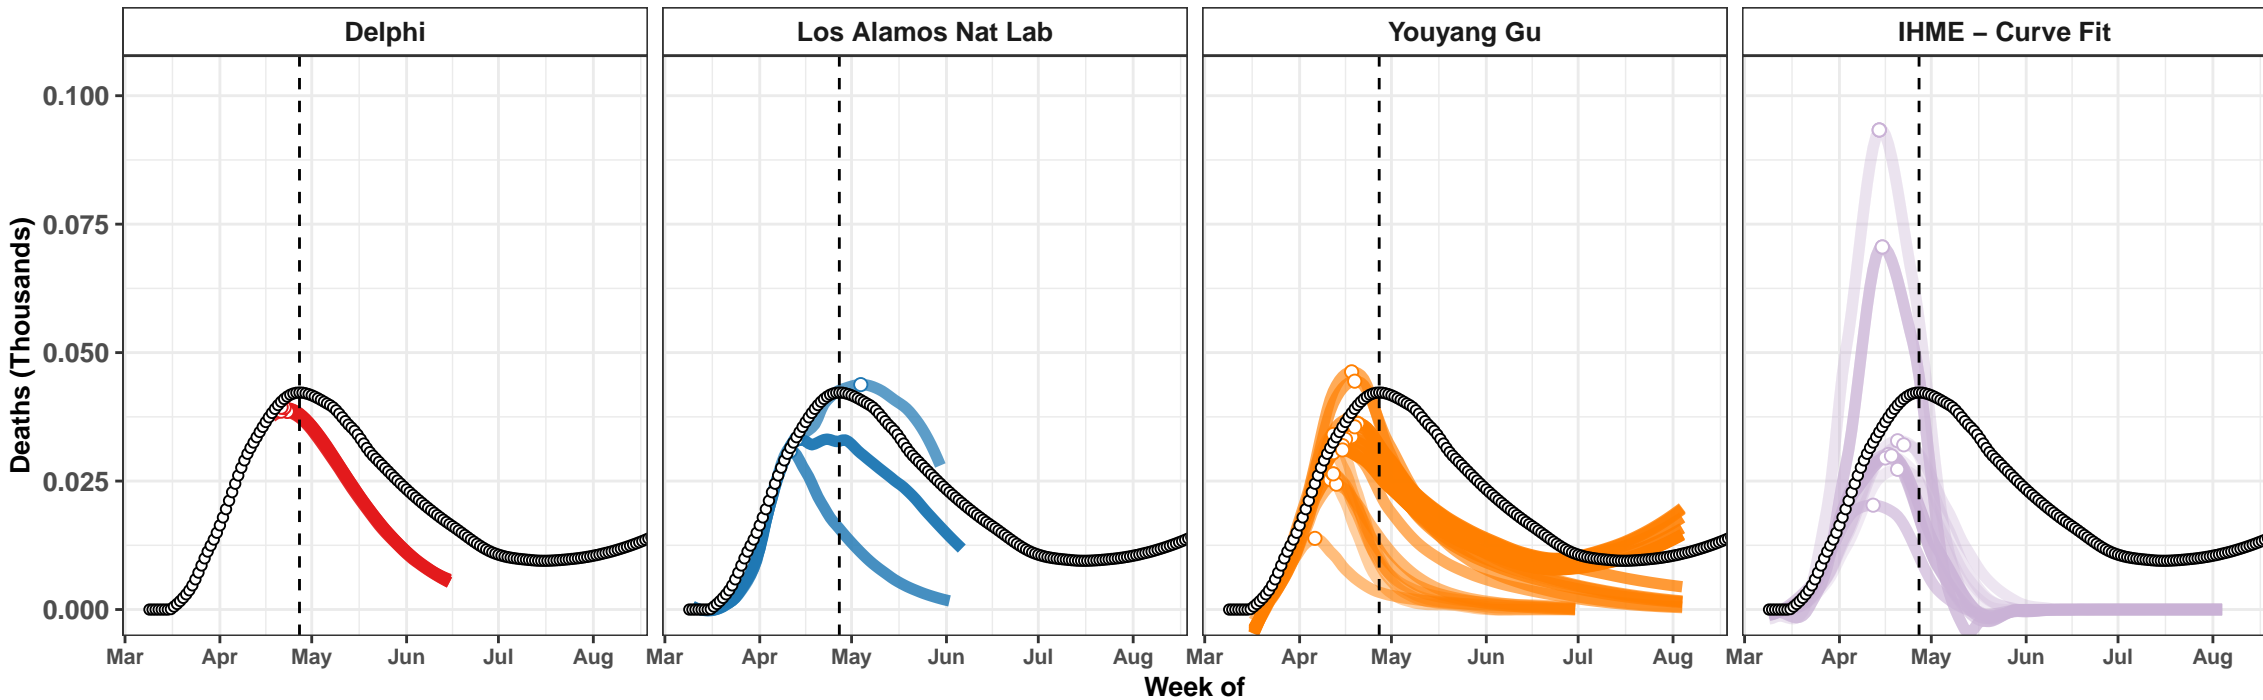

Indiana – Smoothed Daily Deaths