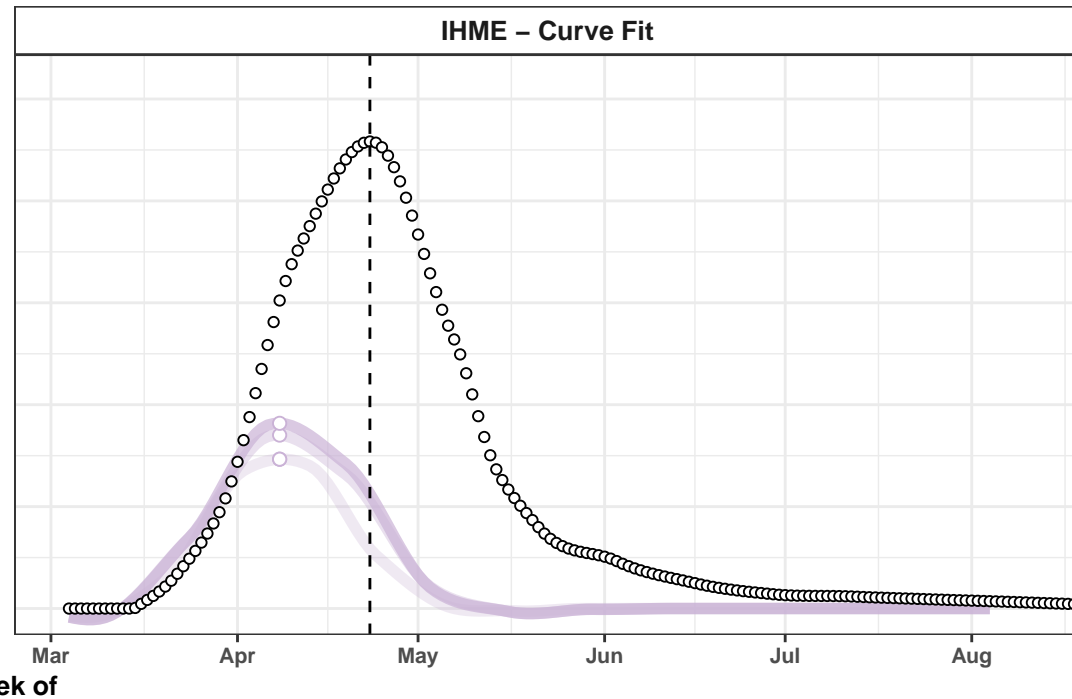

Washington – Smoothed Daily Deaths

Colorado – Smoothed Daily Deaths

Panama – Smoothed Daily Deaths

Minnesota – Smoothed Daily Deaths

Ireland – Smoothed Daily Deaths

Honduras – Smoothed Daily Deaths

Missouri – Smoothed Daily Deaths

Kyrgyzstan – Smoothed Daily Deaths

Tennessee – Smoothed Daily Deaths

Actual and Predicted Peak

Kazakhstan – Smoothed Daily Deaths

Afghanistan – Smoothed Daily Deaths

Nevada – Smoothed Daily Deaths

Japan – Smoothed Daily Deaths