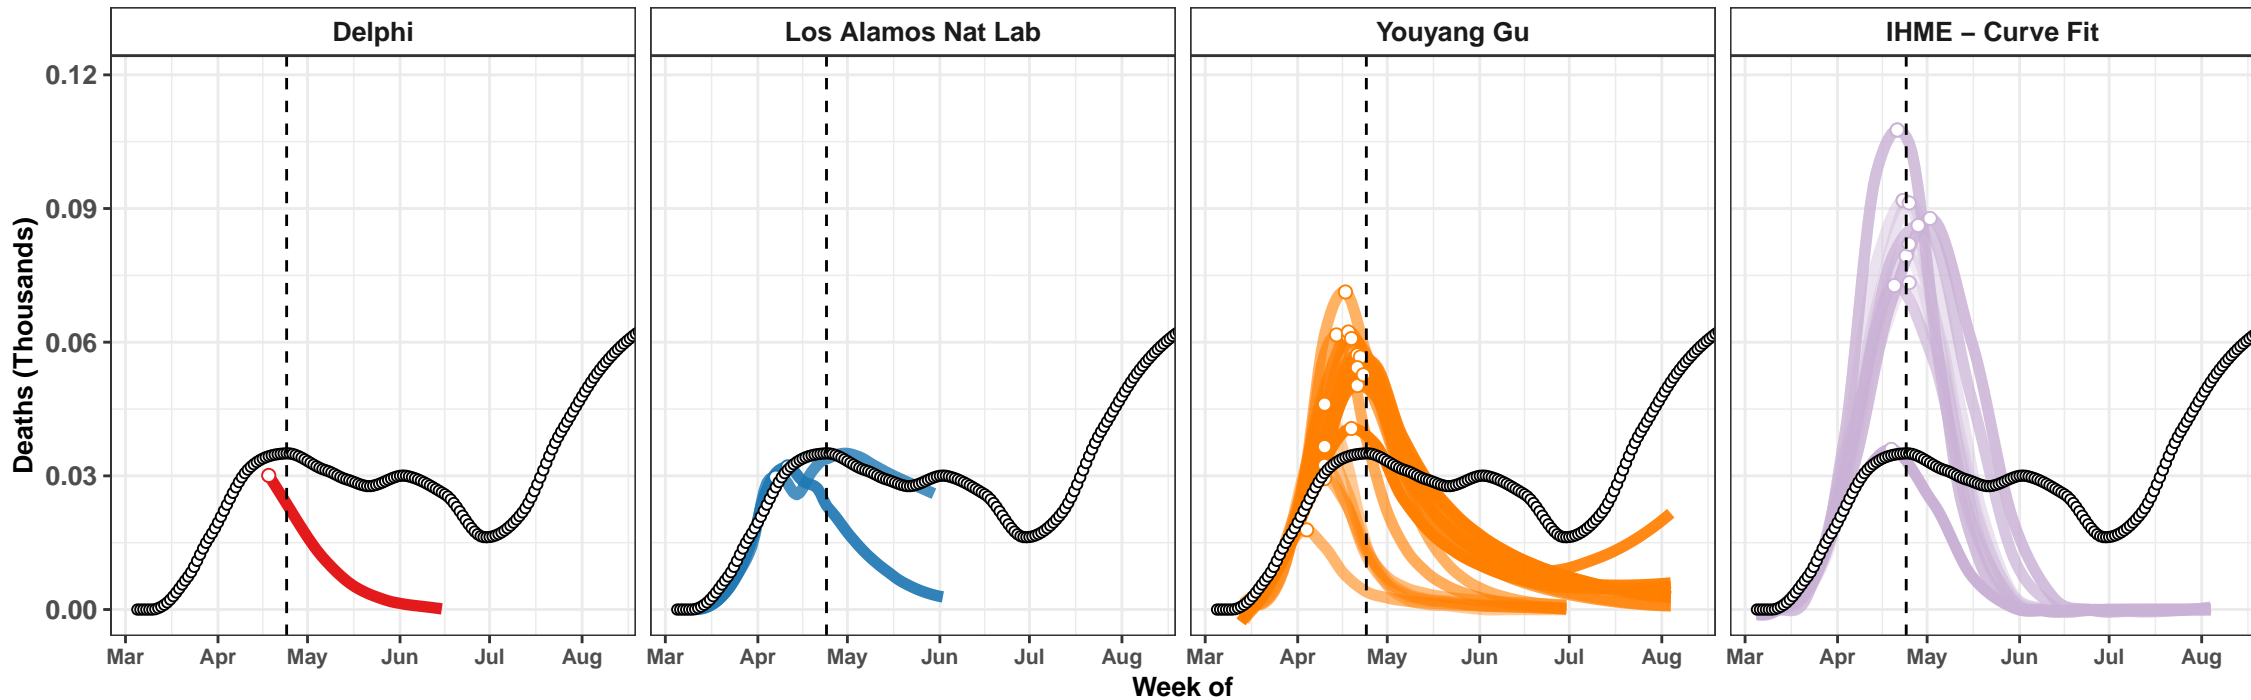

Michigan – Smoothed Daily Deaths

Indonesia – Smoothed Daily Deaths

Pakistan – Smoothed Daily Deaths

Iraq – Smoothed Daily Deaths

Ecuador – Smoothed Daily Deaths

Netherlands – Smoothed Daily Deaths

Turkey – Smoothed Daily Deaths

Sweden – Smoothed Daily Deaths

Egypt – Smoothed Daily Deaths

Georgia – Smoothed Daily Deaths

Arizona – Smoothed Daily Deaths

Louisiana – Smoothed Daily Deaths

Youyang Gu

IHME – Curve Fit

Youyang Gu