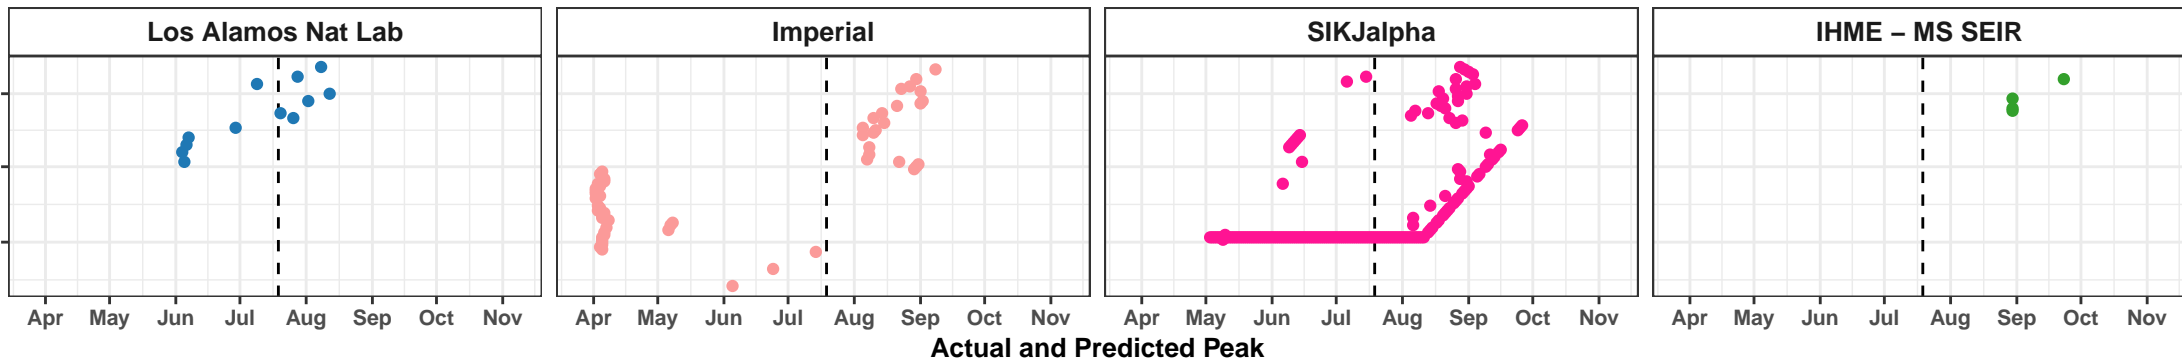

South Carolina – Smoothed Daily Deaths

Ukraine – Smoothed Daily Deaths

Mississippi – Smoothed Daily Deaths

Switzerland – Smoothed Daily Deaths

Alabama – Smoothed Daily Deaths

Poland – Smoothed Daily Deaths

Washington – Smoothed Daily Deaths

Colorado – Smoothed Daily Deaths

Panama – Smoothed Daily Deaths

Minnesota – Smoothed Daily Deaths

Ireland – Smoothed Daily Deaths

Honduras – Smoothed Daily Deaths

Missouri – Smoothed Daily Deaths

Kyrgyzstan – Smoothed Daily Deaths

Tennessee – Smoothed Daily Deaths

Actual and Predicted Peak

Kazakhstan – Smoothed Daily Deaths

Afghanistan – Smoothed Daily Deaths

Nevada – Smoothed Daily Deaths

Japan – Smoothed Daily Deaths