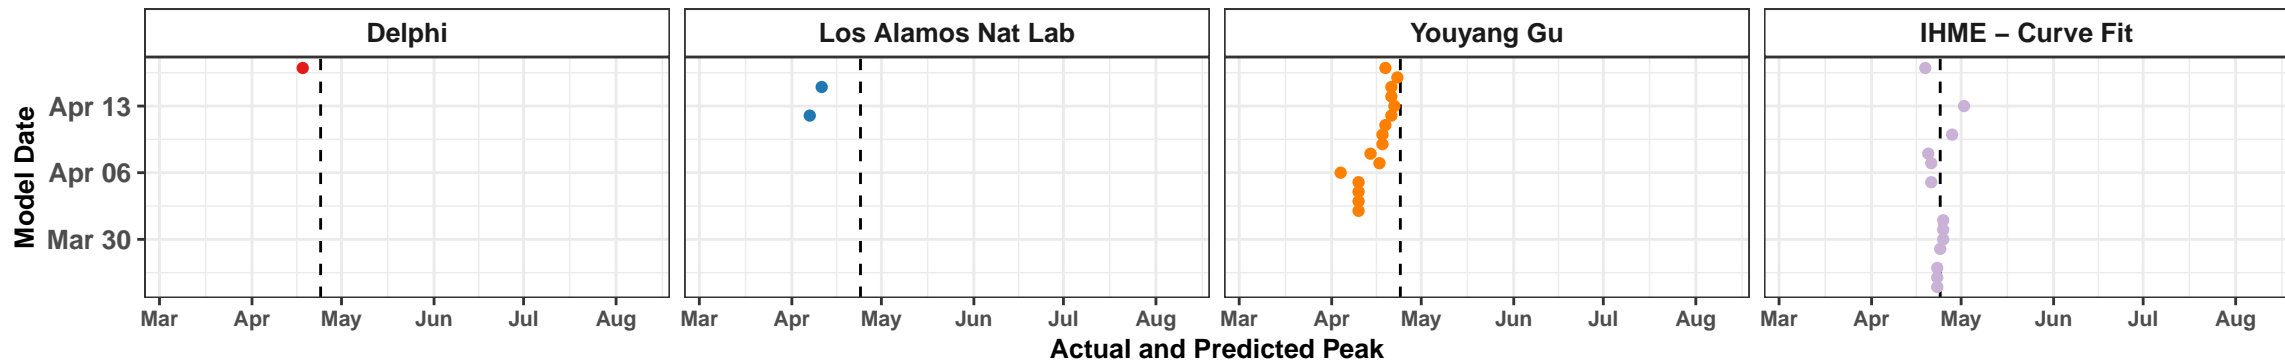

Michigan – Smoothed Daily Deaths

Indonesia – Smoothed Daily Deaths

Pakistan – Smoothed Daily Deaths

Iraq – Smoothed Daily Deaths

Ecuador – Smoothed Daily Deaths

Netherlands – Smoothed Daily Deaths

Turkey – Smoothed Daily Deaths

Sweden – Smoothed Daily Deaths

Egypt – Smoothed Daily Deaths

Georgia – Smoothed Daily Deaths

Arizona – Smoothed Daily Deaths

Louisiana – Smoothed Daily Deaths

Youyang Gu

IHME – Curve Fit

Youyang Gu