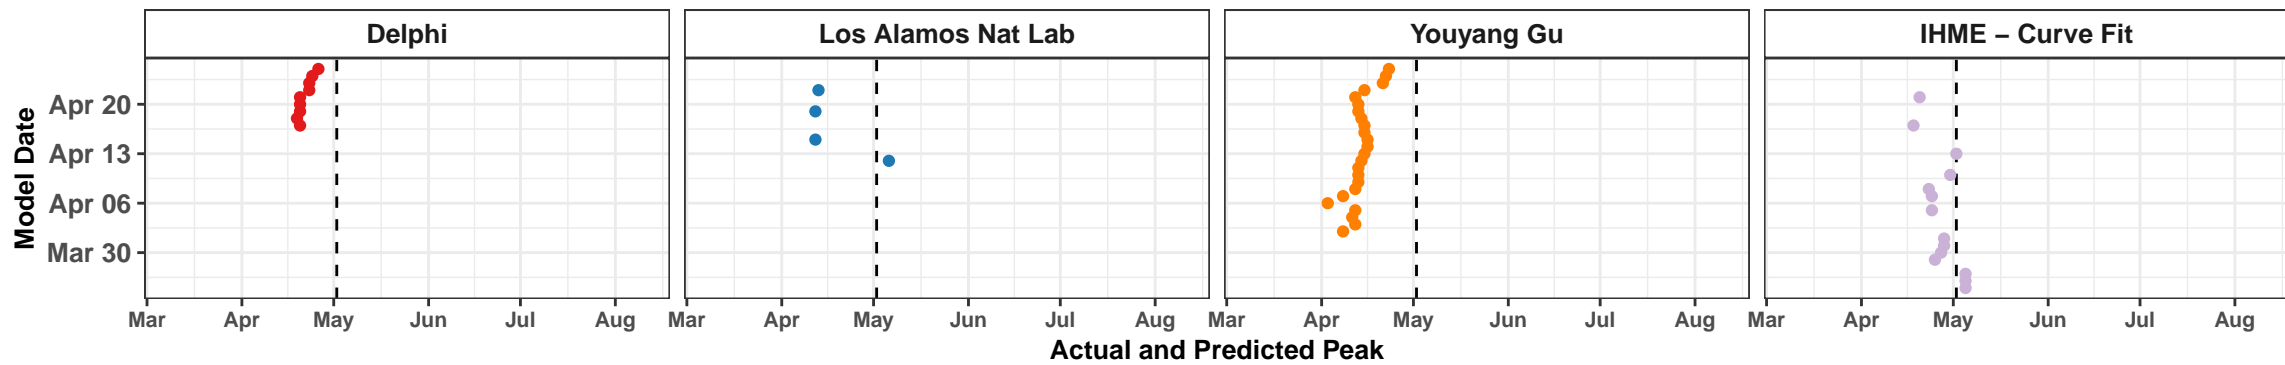

South Carolina – Smoothed Daily Deaths