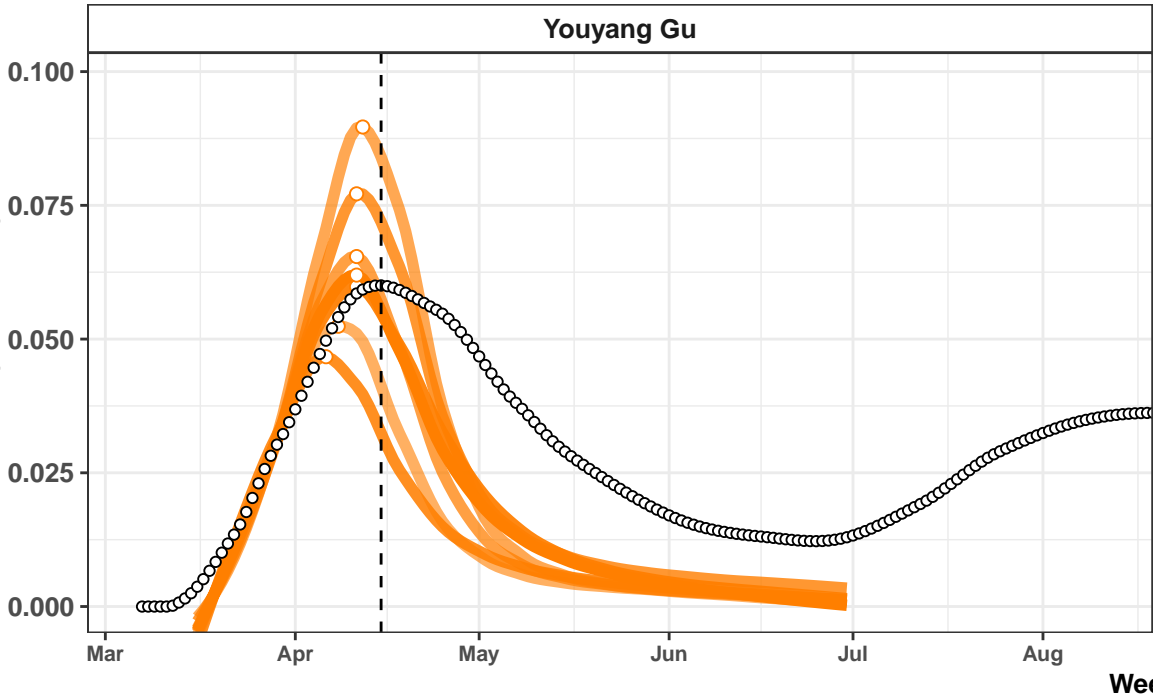

Sweden – Smoothed Daily Deaths

Egypt – Smoothed Daily Deaths

Georgia – Smoothed Daily Deaths

Arizona – Smoothed Daily Deaths

Louisiana – Smoothed Daily Deaths

Youyang Gu

IHME – Curve Fit

Youyang Gu