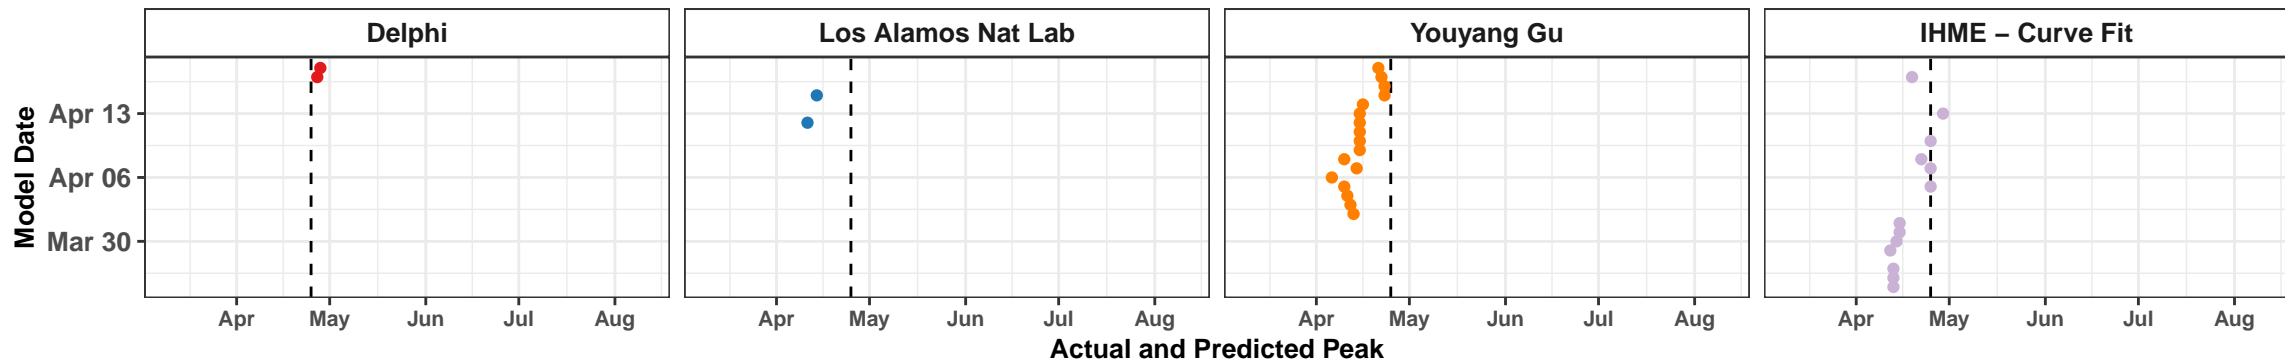

Sweden – Smoothed Daily Deaths

Egypt – Smoothed Daily Deaths

Georgia – Smoothed Daily Deaths

Arizona – Smoothed Daily Deaths

Louisiana – Smoothed Daily Deaths

Youyang Gu

IHME – Curve Fit

Youyang Gu

IHME – Curve Fit

Connecticut – Smoothed Daily Deaths

Bolivia – Smoothed Daily Deaths

Ohio – Smoothed Daily Deaths

Bangladesh – Smoothed Daily Deaths

Maryland – Smoothed Daily Deaths

Saudi Arabia – Smoothed Daily Deaths