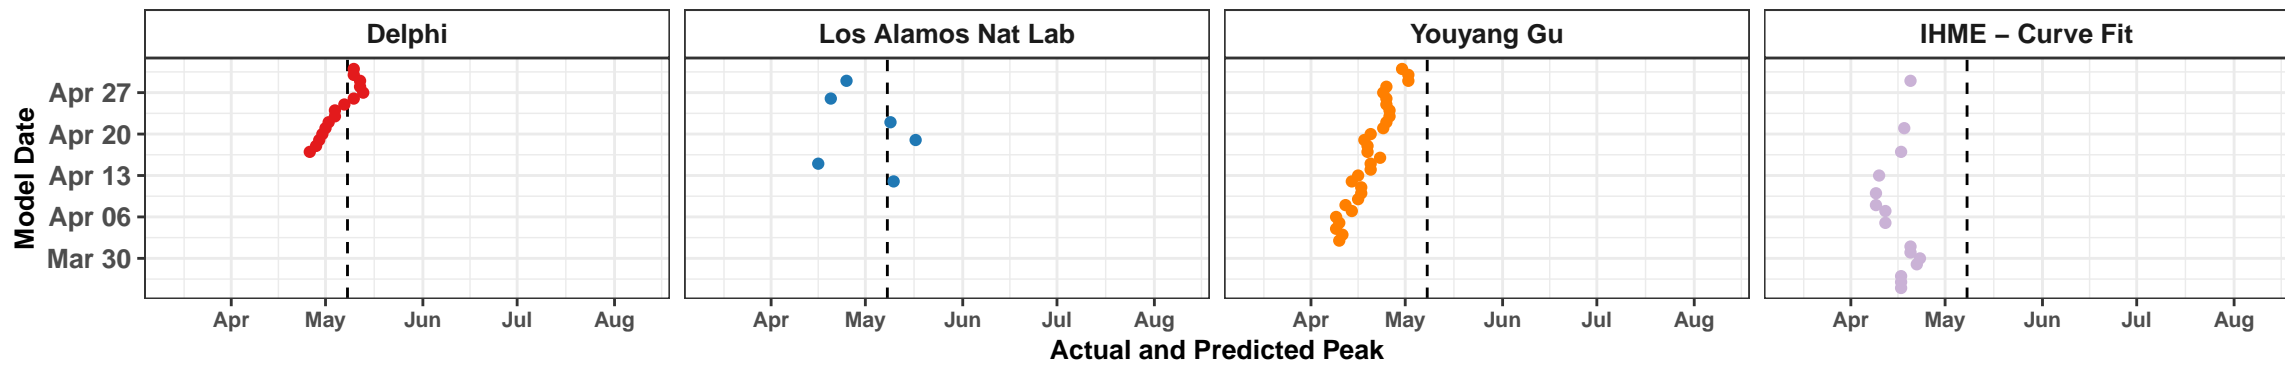

Sweden – Smoothed Daily Deaths

Egypt – Smoothed Daily Deaths

Georgia – Smoothed Daily Deaths

Arizona – Smoothed Daily Deaths

Louisiana – Smoothed Daily Deaths

Youyang Gu

IHME – Curve Fit

Youyang Gu

IHME – Curve Fit

Connecticut – Smoothed Daily Deaths

Bolivia – Smoothed Daily Deaths

Ohio – Smoothed Daily Deaths

Bangladesh – Smoothed Daily Deaths

Maryland – Smoothed Daily Deaths

Saudi Arabia – Smoothed Daily Deaths