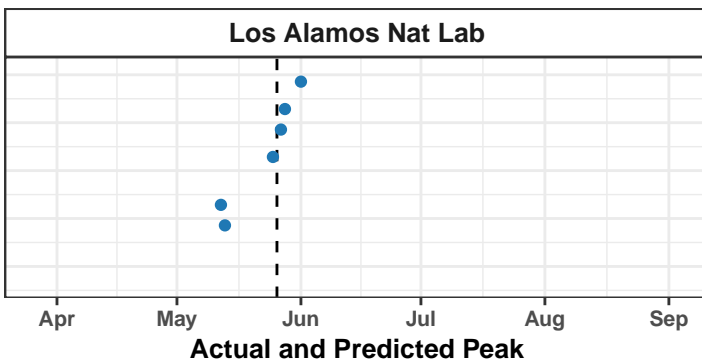

Sudan – Smoothed Daily Deaths

New Mexico – Smoothed Daily Deaths

Oklahoma – Smoothed Daily Deaths

Actual and Predicted Peak

El Salvador – Smoothed Daily Deaths

Belarus – Smoothed Daily Deaths

Hungary – Smoothed Daily Deaths

Oman – Smoothed Daily Deaths

District of Columbia – Smoothed Daily Deaths

Delaware – Smoothed Daily Deaths

Macedonia – Smoothed Daily Deaths

Yemen – Smoothed Daily Deaths

Kenya – Smoothed Daily Deaths

Azerbaijan – Smoothed Daily Deaths

Kuwait – Smoothed Daily Deaths

Actual and Predicted Peak

New Hampshire – Smoothed Daily Deaths

United Arab Emirates – Smoothed Daily Deaths

Finland – Smoothed Daily Deaths

Zambia – Smoothed Daily Deaths

Uzbekistan – Smoothed Daily Deaths