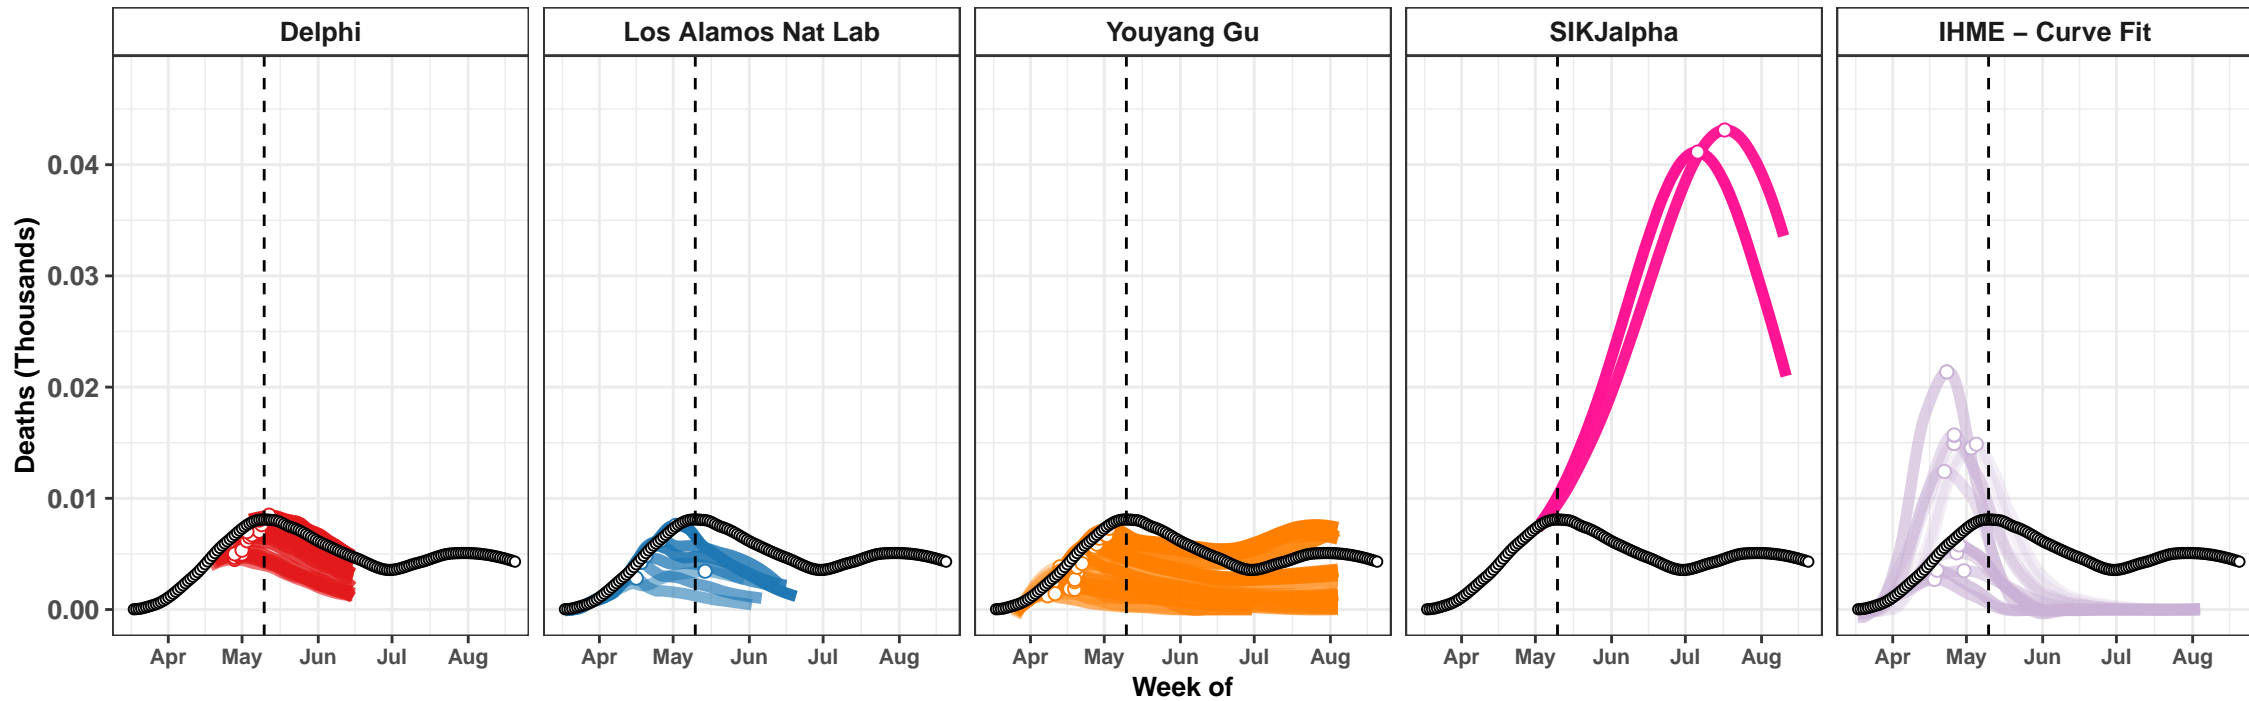

Kyrgyzstan – Smoothed Daily Deaths

Tennessee – Smoothed Daily Deaths

Actual and Predicted Peak

Kazakhstan – Smoothed Daily Deaths

Afghanistan – Smoothed Daily Deaths

Nevada – Smoothed Daily Deaths

Japan – Smoothed Daily Deaths

Wisconsin – Smoothed Daily Deaths

Rhode Island – Smoothed Daily Deaths

Iowa – Smoothed Daily Deaths

Nigeria – Smoothed Daily Deaths

Moldova – Smoothed Daily Deaths

Kentucky – Smoothed Daily Deaths

Armenia – Smoothed Daily Deaths

Sudan – Smoothed Daily Deaths

New Mexico – Smoothed Daily Deaths

Oklahoma – Smoothed Daily Deaths

Actual and Predicted Peak

El Salvador – Smoothed Daily Deaths

Belarus – Smoothed Daily Deaths

Hungary – Smoothed Daily Deaths