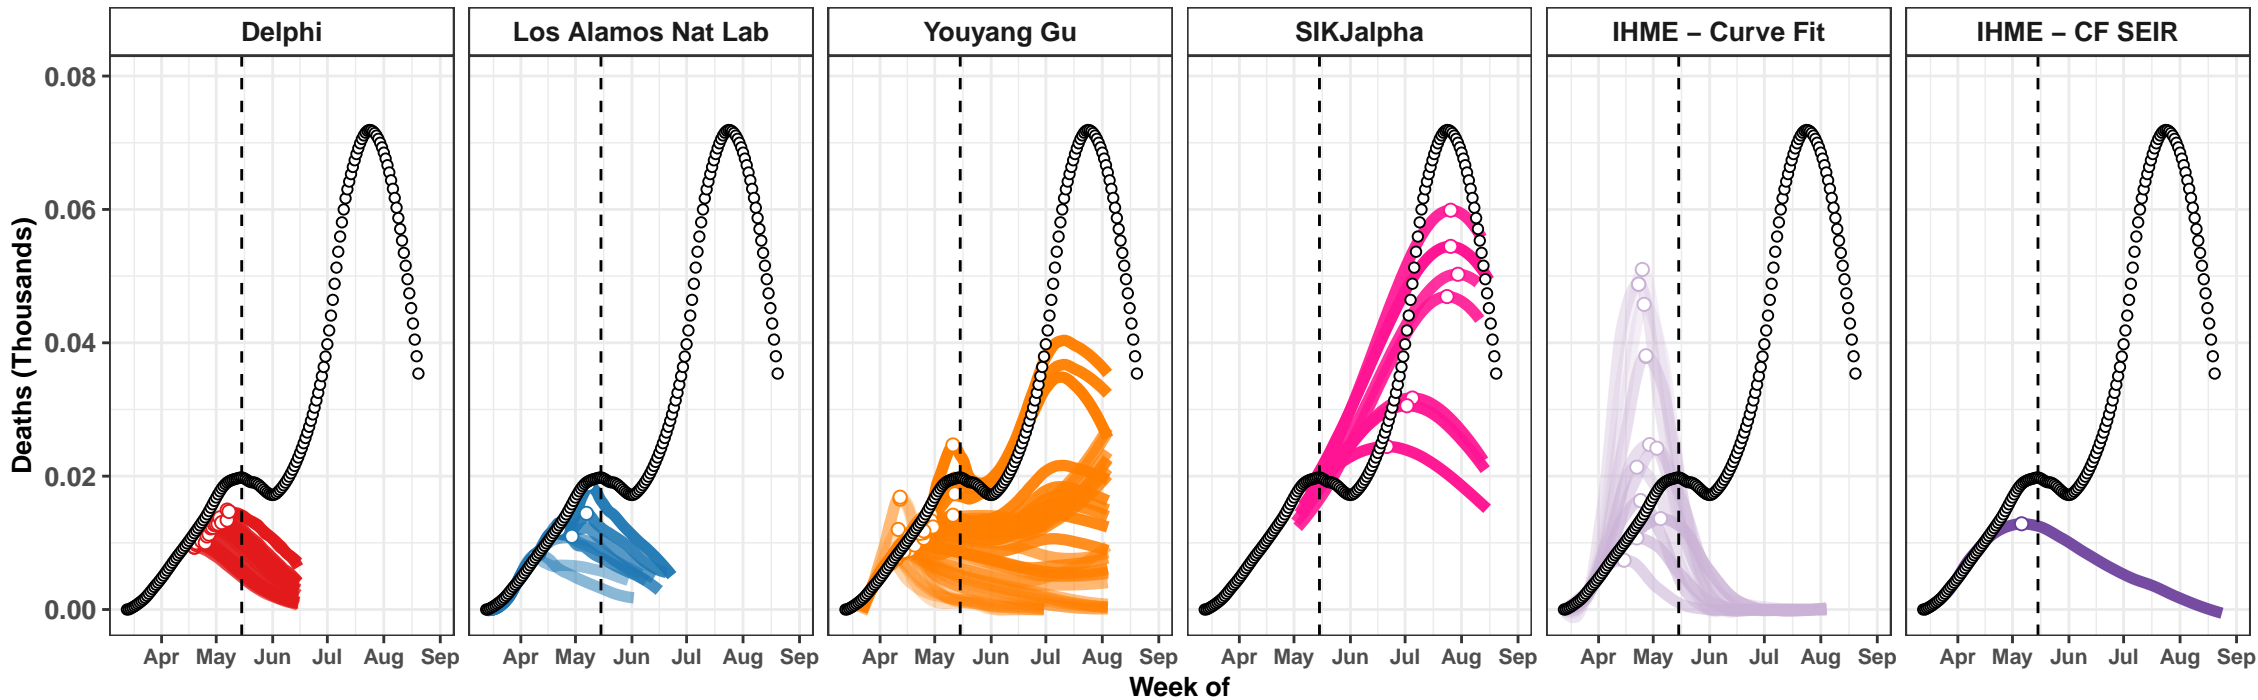

Michigan – Smoothed Daily Deaths

Indonesia – Smoothed Daily Deaths

Pakistan – Smoothed Daily Deaths

Iraq – Smoothed Daily Deaths

Ecuador – Smoothed Daily Deaths

Netherlands – Smoothed Daily Deaths

Turkey – Smoothed Daily Deaths

Sweden – Smoothed Daily Deaths

Egypt – Smoothed Daily Deaths

Georgia – Smoothed Daily Deaths

Arizona – Smoothed Daily Deaths

Louisiana – Smoothed Daily Deaths

Youyang Gu

IHME – Curve Fit

Youyang Gu

IHME – Curve Fit

Connecticut – Smoothed Daily Deaths

Bolivia – Smoothed Daily Deaths

Ohio – Smoothed Daily Deaths

Bangladesh – Smoothed Daily Deaths

Maryland – Smoothed Daily Deaths

Saudi Arabia – Smoothed Daily Deaths