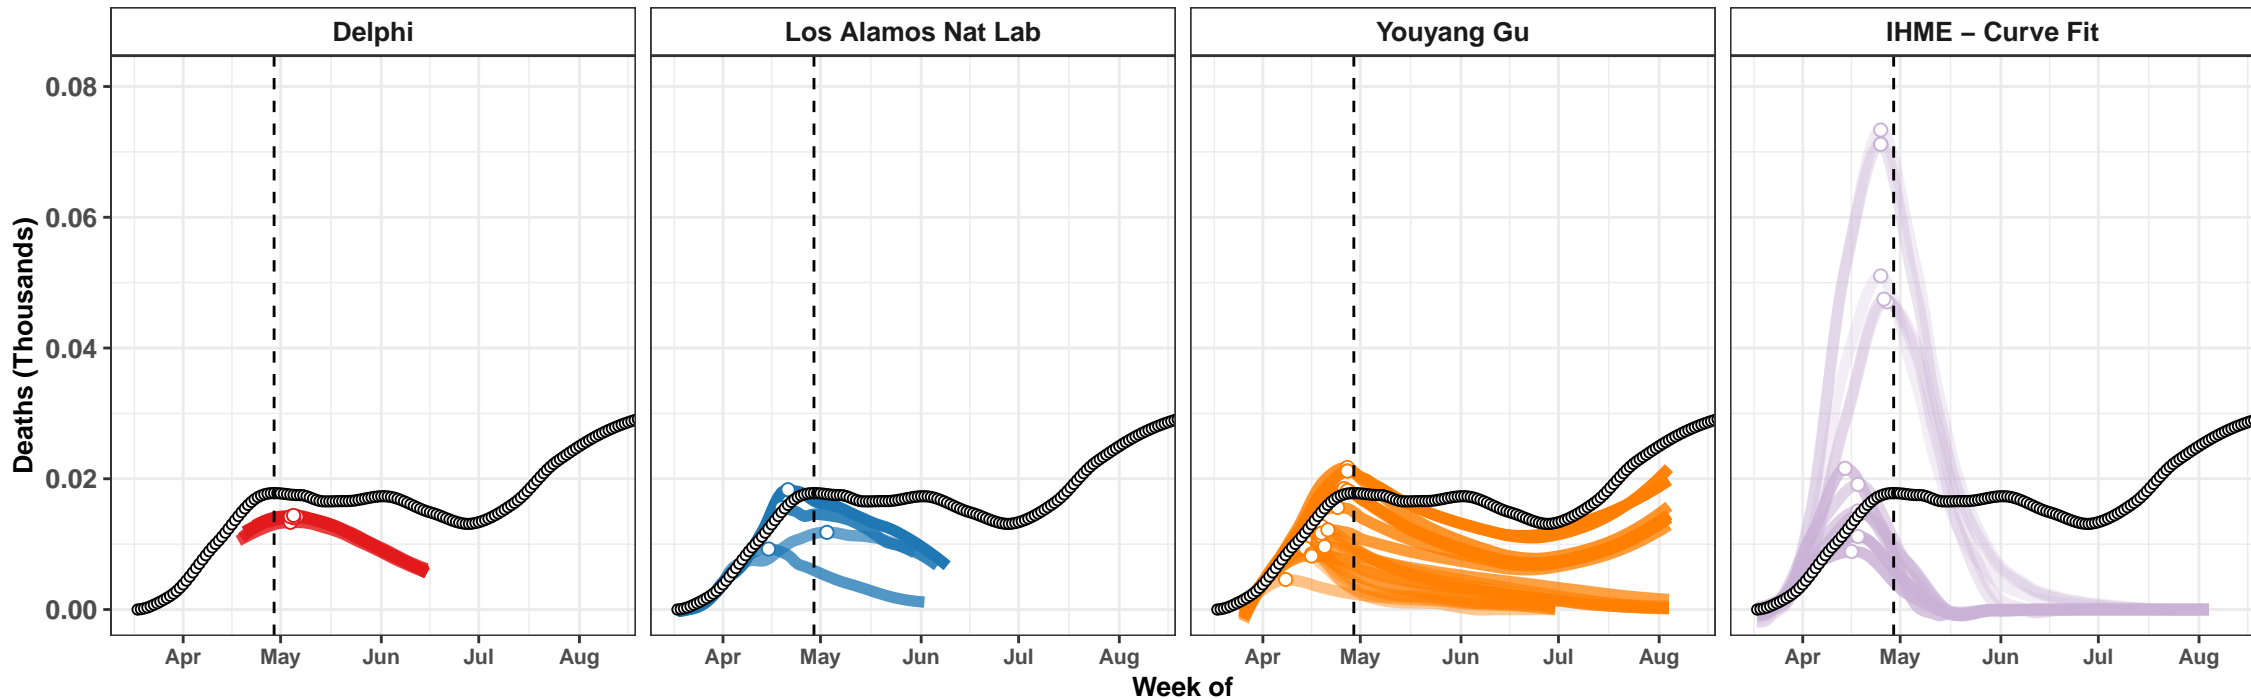

IHME – Curve Fit

Connecticut – Smoothed Daily Deaths

Bolivia – Smoothed Daily Deaths

Ohio – Smoothed Daily Deaths

Bangladesh – Smoothed Daily Deaths

Maryland – Smoothed Daily Deaths

Saudi Arabia – Smoothed Daily Deaths

Indiana – Smoothed Daily Deaths

Romania – Smoothed Daily Deaths

Philippines – Smoothed Daily Deaths

Guatemala – Smoothed Daily Deaths

North Carolina – Smoothed Daily Deaths

Virginia – Smoothed Daily Deaths