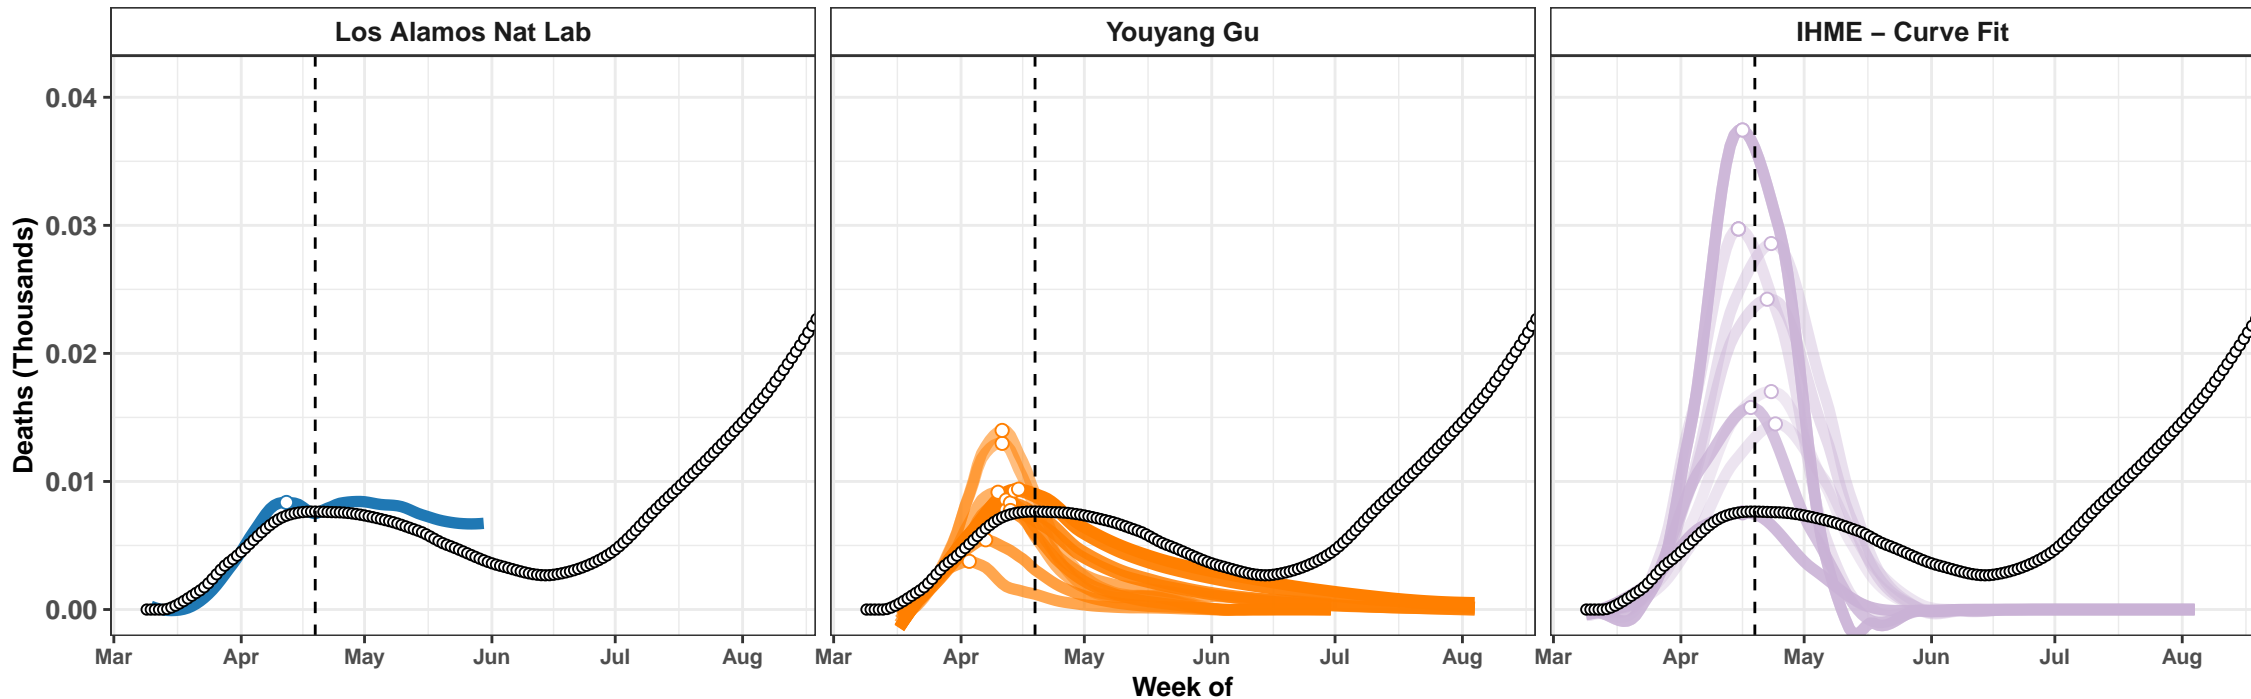

Kyrgyzstan – Smoothed Daily Deaths

Tennessee – Smoothed Daily Deaths

Actual and Predicted Peak

Kazakhstan – Smoothed Daily Deaths

Afghanistan – Smoothed Daily Deaths

Nevada – Smoothed Daily Deaths

Japan – Smoothed Daily Deaths