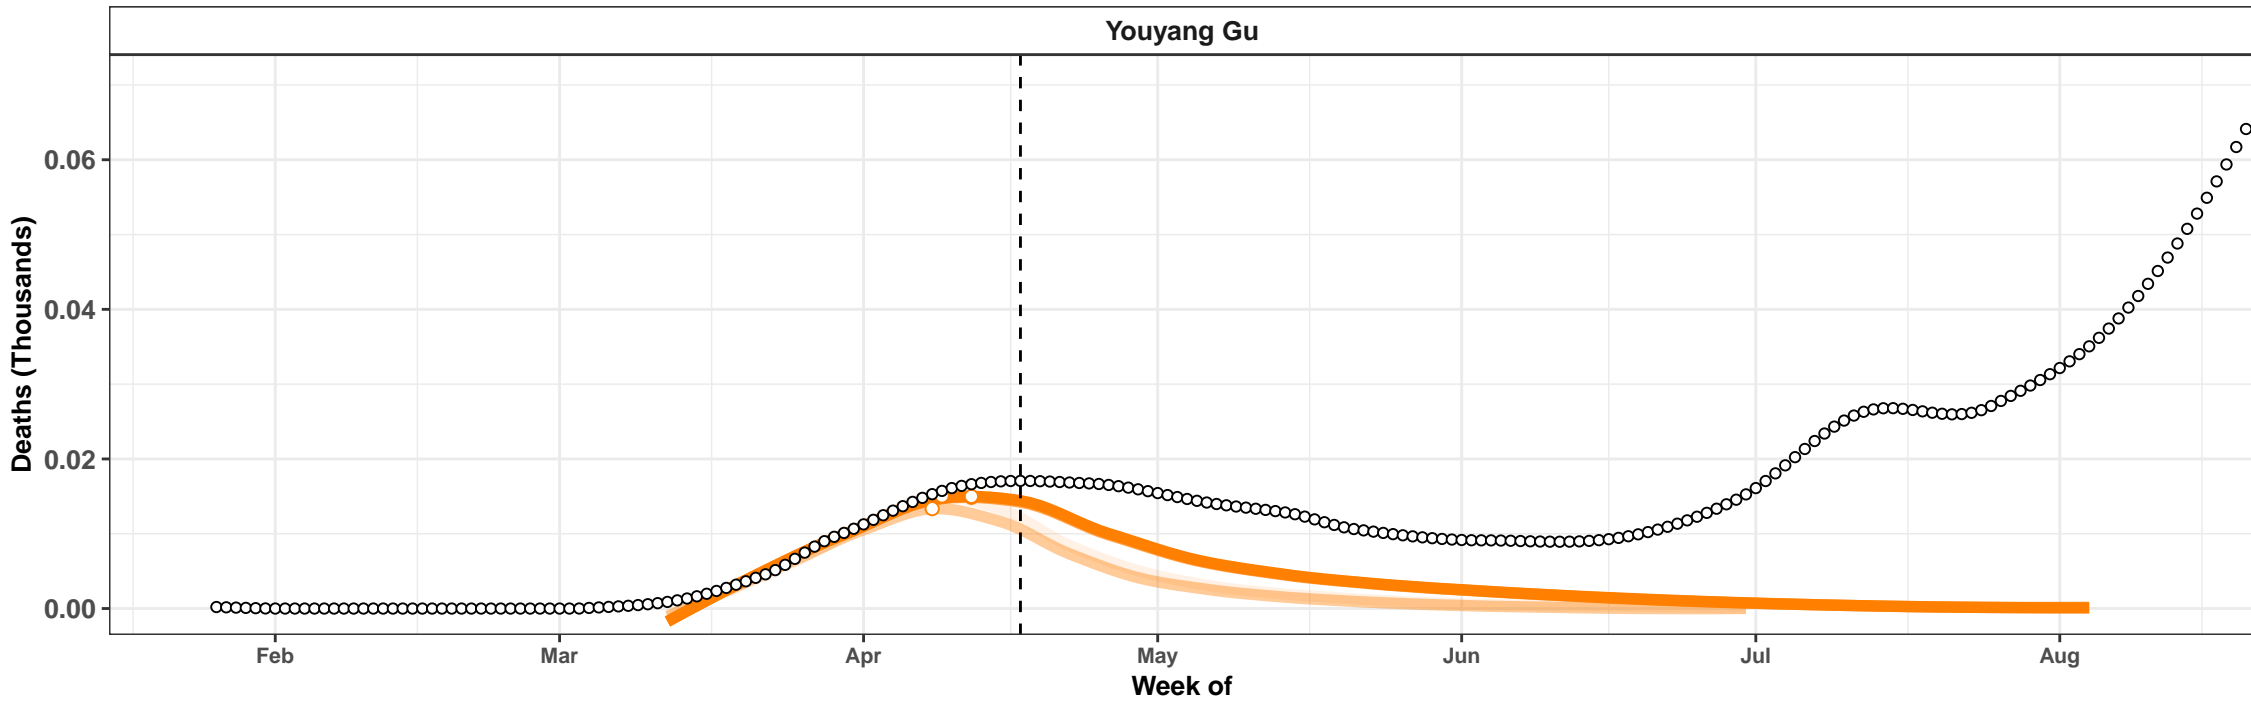

Philippines – Smoothed Daily Deaths