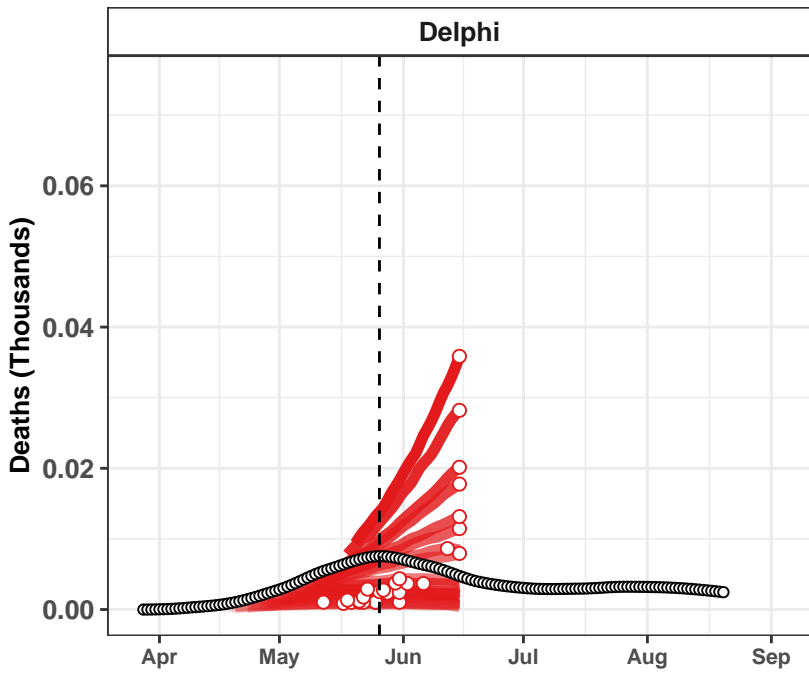

Sudan – Smoothed Daily Deaths

New Mexico – Smoothed Daily Deaths

Oklahoma – Smoothed Daily Deaths

Actual and Predicted Peak

El Salvador – Smoothed Daily Deaths

Belarus – Smoothed Daily Deaths

Hungary – Smoothed Daily Deaths

Oman – Smoothed Daily Deaths

District of Columbia – Smoothed Daily Deaths

Delaware – Smoothed Daily Deaths

Macedonia – Smoothed Daily Deaths

Yemen – Smoothed Daily Deaths

Kenya – Smoothed Daily Deaths

Azerbaijan – Smoothed Daily Deaths

Kuwait – Smoothed Daily Deaths

Actual and Predicted Peak

New Hampshire – Smoothed Daily Deaths

United Arab Emirates – Smoothed Daily Deaths

Finland – Smoothed Daily Deaths

Zambia – Smoothed Daily Deaths

Uzbekistan – Smoothed Daily Deaths