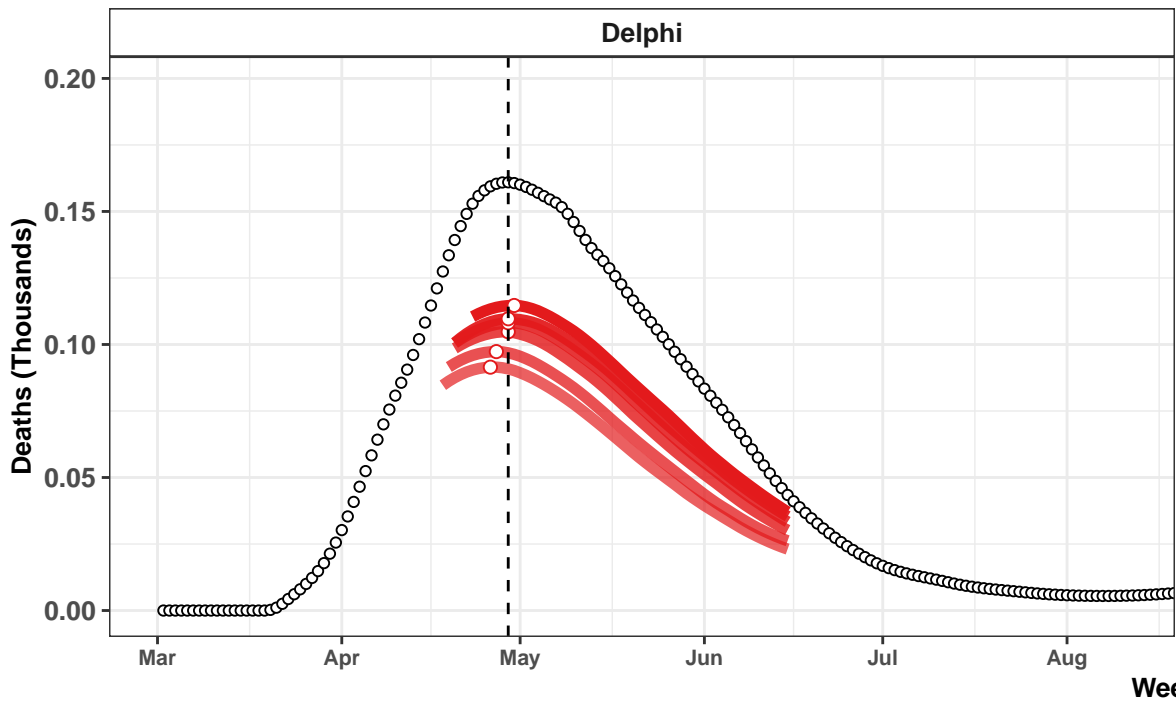

Florida – Smoothed Daily Deaths

Belgium – Smoothed Daily Deaths

Germany – Smoothed Daily Deaths

Canada – Smoothed Daily Deaths

Massachusetts – Smoothed Daily Deaths

Illinois – Smoothed Daily Deaths

Pennsylvania – Smoothed Daily Deaths

Michigan – Smoothed Daily Deaths

Indonesia – Smoothed Daily Deaths

Pakistan – Smoothed Daily Deaths

Iraq – Smoothed Daily Deaths

Ecuador – Smoothed Daily Deaths

Netherlands – Smoothed Daily Deaths

Turkey – Smoothed Daily Deaths