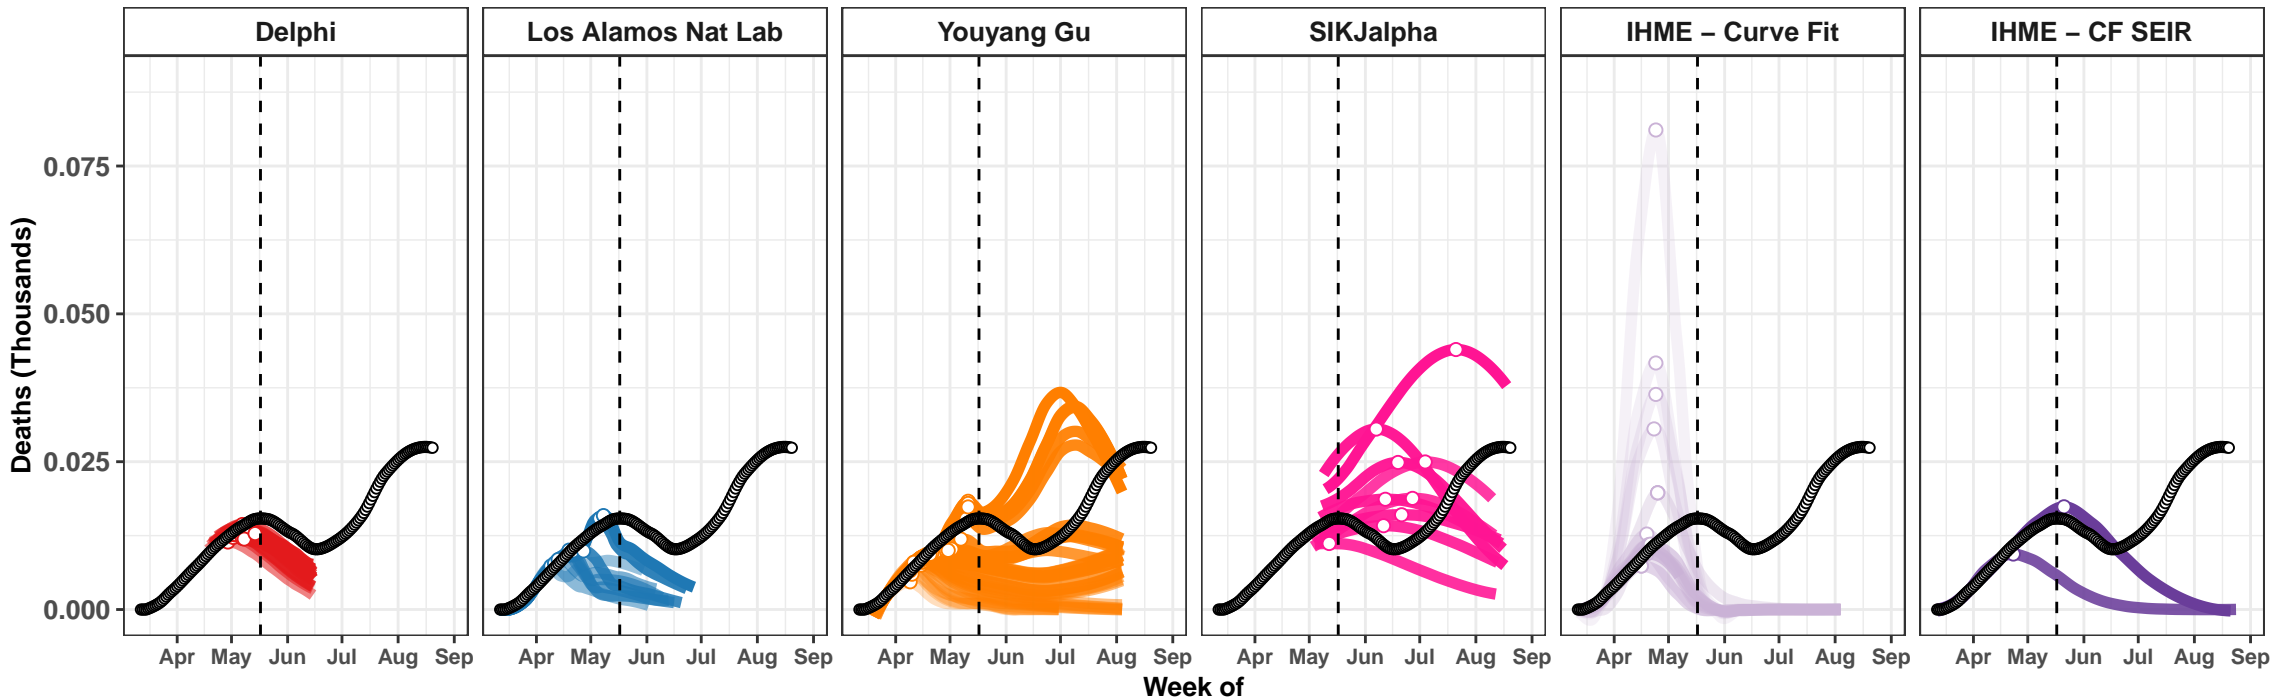

Mississippi – Smoothed Daily Deaths