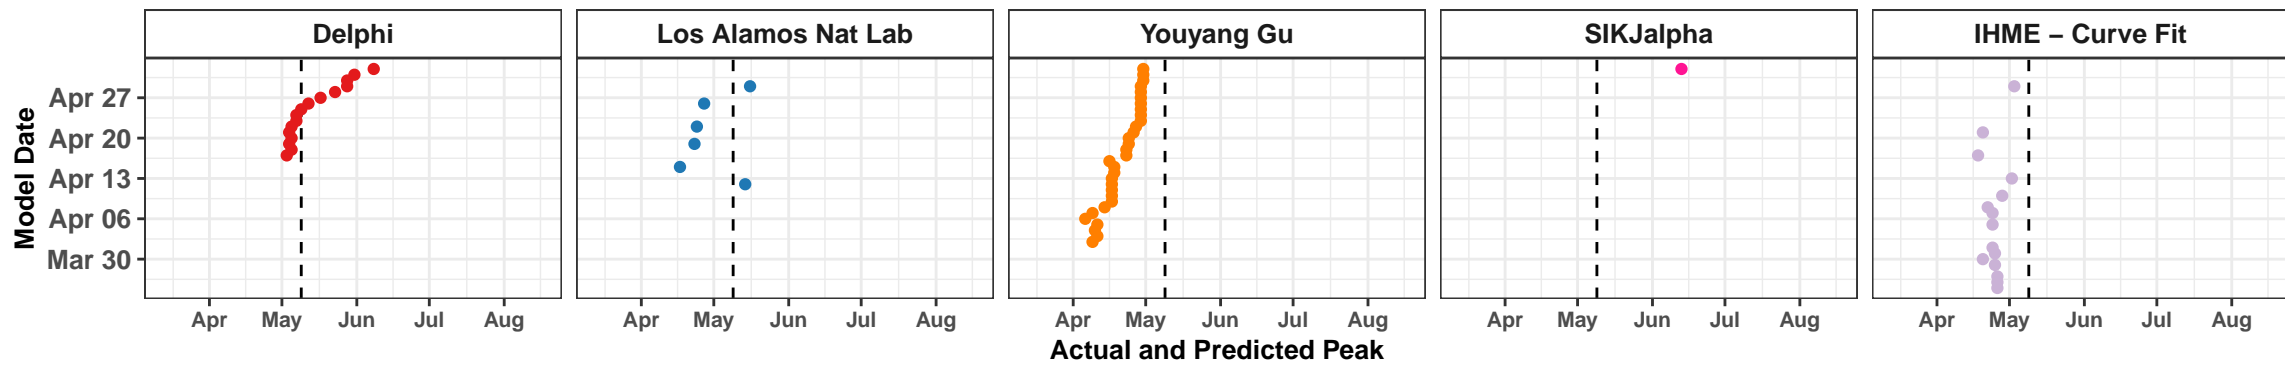

Washington – Smoothed Daily Deaths

Colorado – Smoothed Daily Deaths

Panama – Smoothed Daily Deaths

Minnesota – Smoothed Daily Deaths

Ireland – Smoothed Daily Deaths

Honduras – Smoothed Daily Deaths

Missouri – Smoothed Daily Deaths