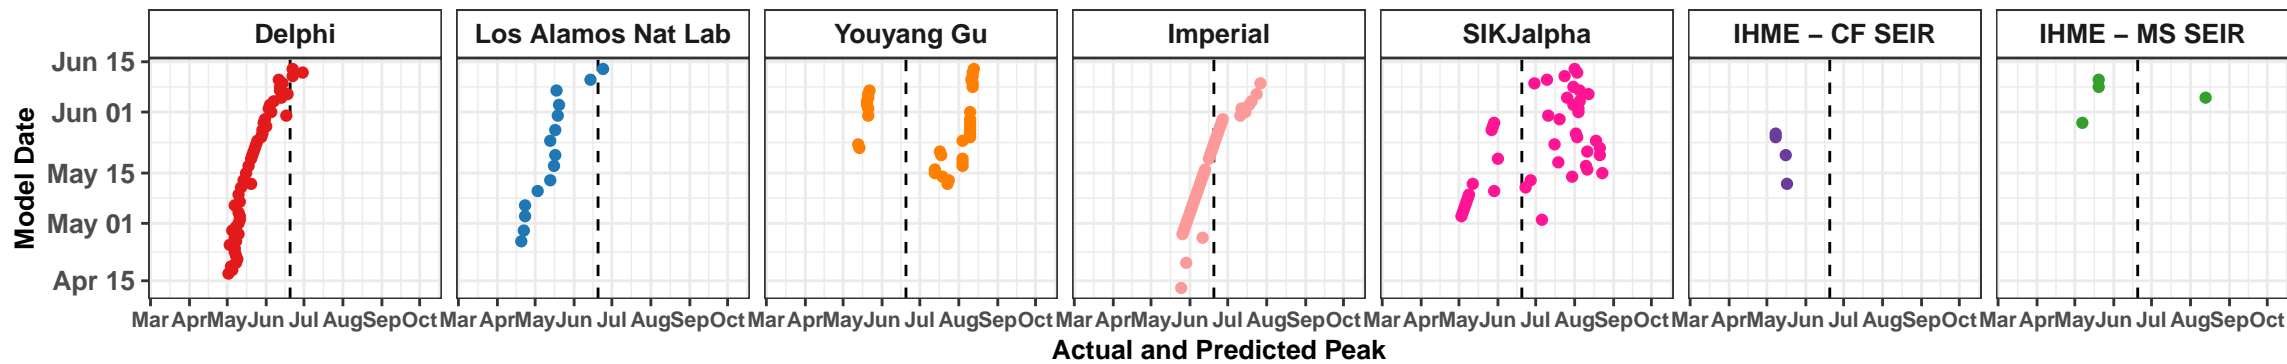

Wisconsin – Smoothed Daily Deaths

Rhode Island – Smoothed Daily Deaths

Iowa – Smoothed Daily Deaths

Nigeria – Smoothed Daily Deaths

Moldova – Smoothed Daily Deaths

Kentucky – Smoothed Daily Deaths

Armenia – Smoothed Daily Deaths

Sudan – Smoothed Daily Deaths

New Mexico – Smoothed Daily Deaths

Oklahoma – Smoothed Daily Deaths

Actual and Predicted Peak

El Salvador – Smoothed Daily Deaths

Belarus – Smoothed Daily Deaths

Hungary – Smoothed Daily Deaths