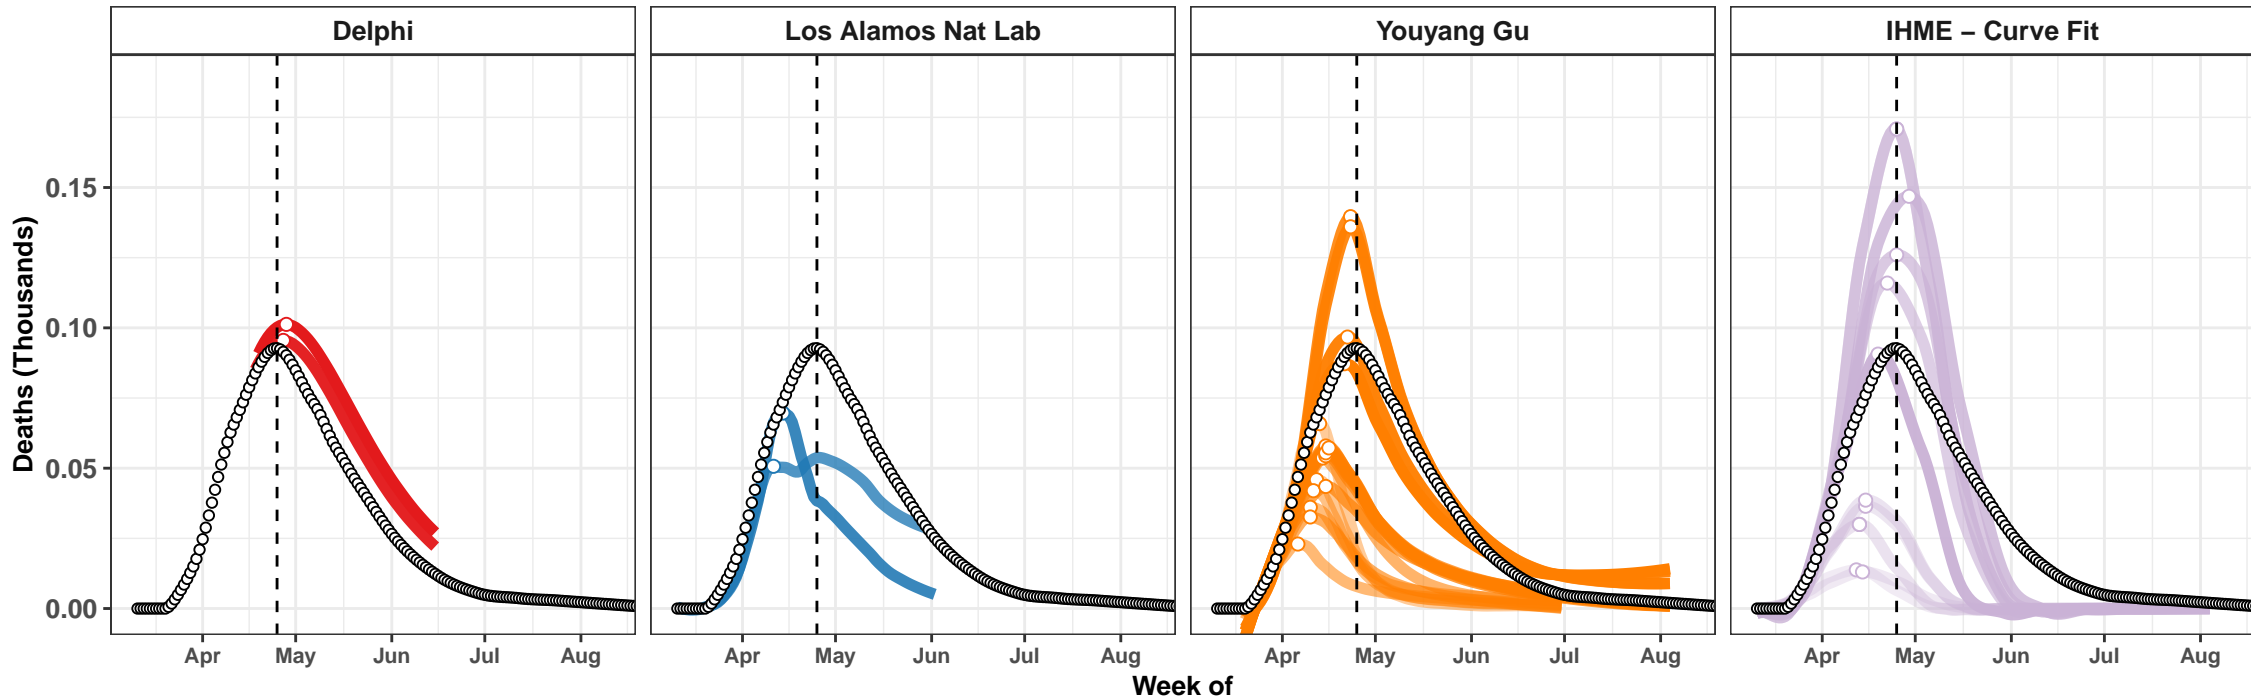

Michigan – Smoothed Daily Deaths

Indonesia – Smoothed Daily Deaths

Pakistan – Smoothed Daily Deaths

Iraq – Smoothed Daily Deaths

Ecuador – Smoothed Daily Deaths

Netherlands – Smoothed Daily Deaths

Turkey – Smoothed Daily Deaths

Sweden – Smoothed Daily Deaths

Egypt – Smoothed Daily Deaths

Georgia – Smoothed Daily Deaths

Arizona – Smoothed Daily Deaths

Louisiana – Smoothed Daily Deaths

Youyang Gu

IHME – Curve Fit

Youyang Gu

IHME – Curve Fit

Connecticut – Smoothed Daily Deaths

Bolivia – Smoothed Daily Deaths

Ohio – Smoothed Daily Deaths

Bangladesh – Smoothed Daily Deaths

Maryland – Smoothed Daily Deaths

Saudi Arabia – Smoothed Daily Deaths