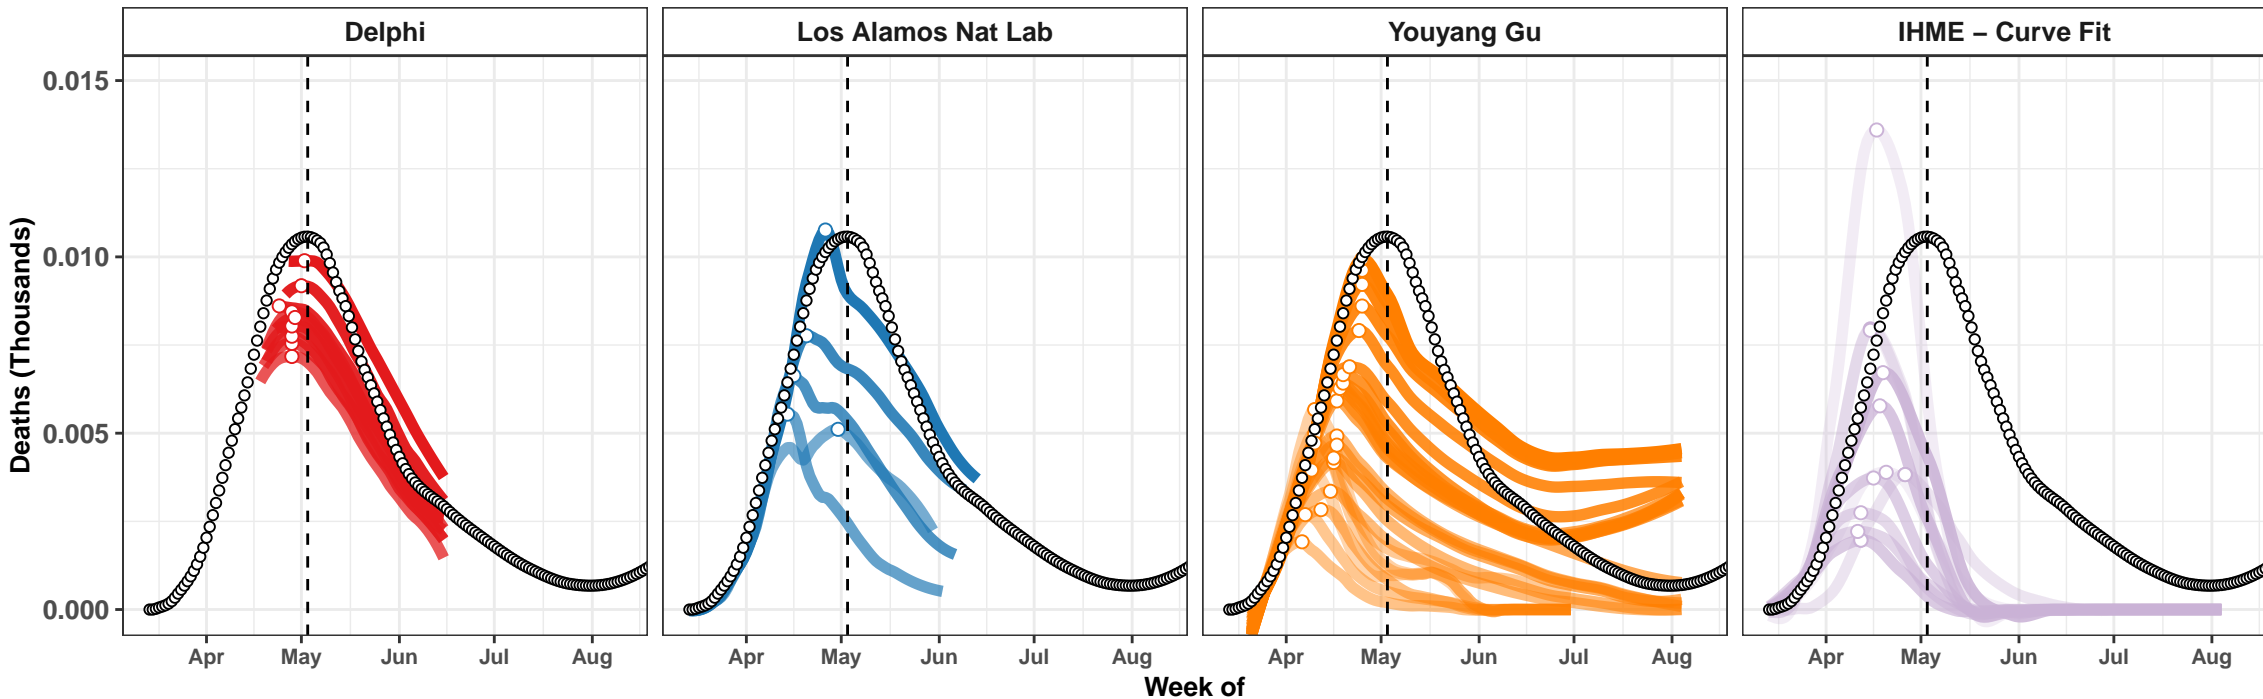

District of Columbia – Smoothed Daily Deaths