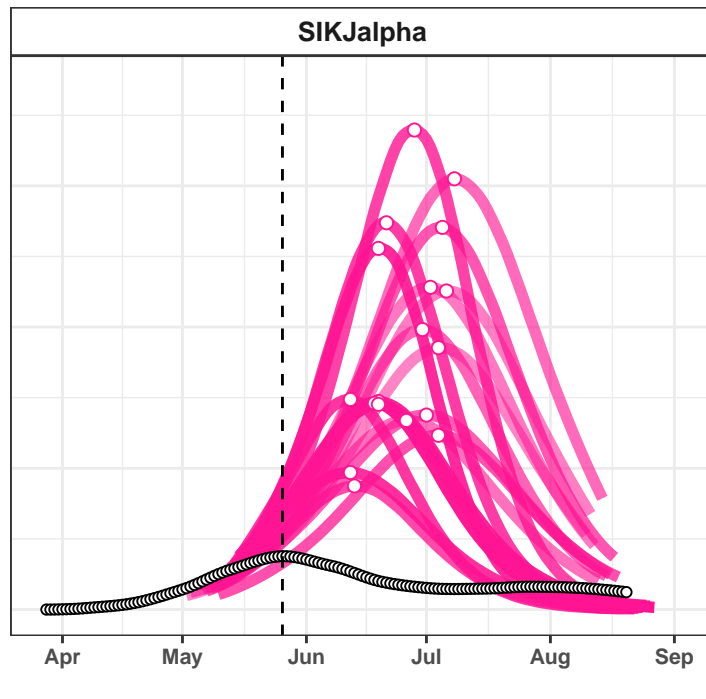

Sudan – Smoothed Daily Deaths

New Mexico – Smoothed Daily Deaths

Oklahoma – Smoothed Daily Deaths

Actual and Predicted Peak

El Salvador – Smoothed Daily Deaths

Belarus – Smoothed Daily Deaths

Hungary – Smoothed Daily Deaths

Oman – Smoothed Daily Deaths

District of Columbia – Smoothed Daily Deaths

Delaware – Smoothed Daily Deaths

Macedonia – Smoothed Daily Deaths

Yemen – Smoothed Daily Deaths

Kenya – Smoothed Daily Deaths

Azerbaijan – Smoothed Daily Deaths

Kuwait – Smoothed Daily Deaths

Actual and Predicted Peak

New Hampshire – Smoothed Daily Deaths

United Arab Emirates – Smoothed Daily Deaths

Finland – Smoothed Daily Deaths

Zambia – Smoothed Daily Deaths

Uzbekistan – Smoothed Daily Deaths