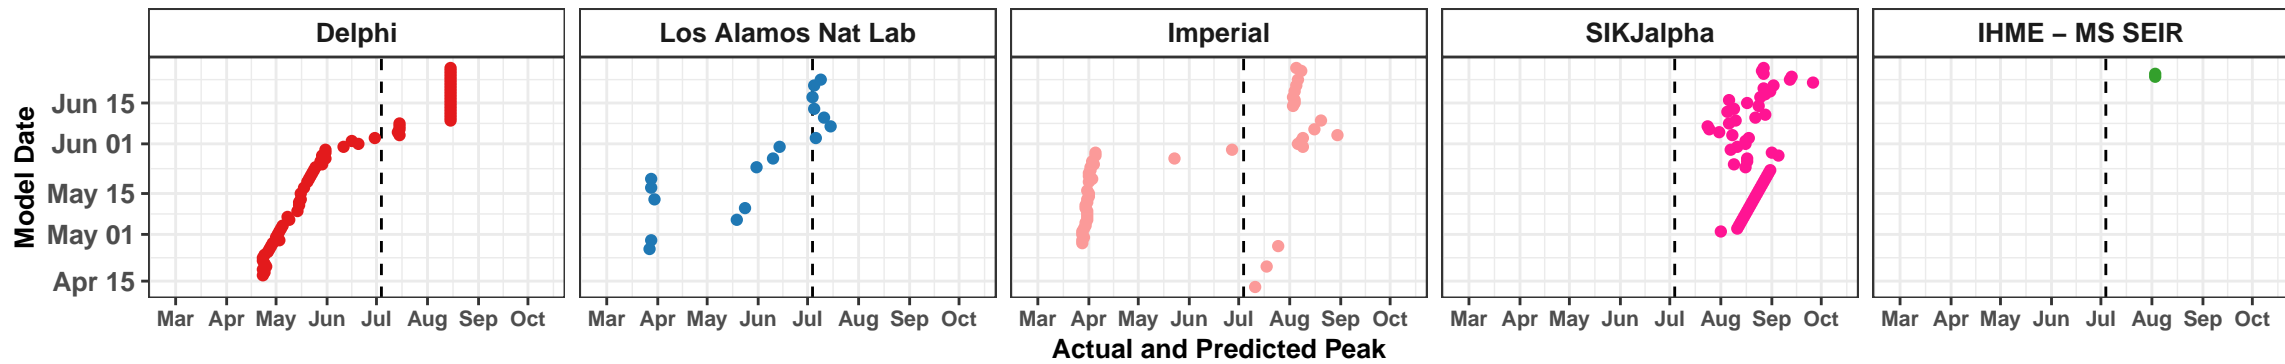

Michigan – Smoothed Daily Deaths

Indonesia – Smoothed Daily Deaths

Pakistan – Smoothed Daily Deaths

Iraq – Smoothed Daily Deaths

Ecuador – Smoothed Daily Deaths

Netherlands – Smoothed Daily Deaths

Turkey – Smoothed Daily Deaths

Sweden – Smoothed Daily Deaths

Egypt – Smoothed Daily Deaths

Georgia – Smoothed Daily Deaths

Arizona – Smoothed Daily Deaths

Louisiana – Smoothed Daily Deaths

Youyang Gu

IHME – Curve Fit

Youyang Gu