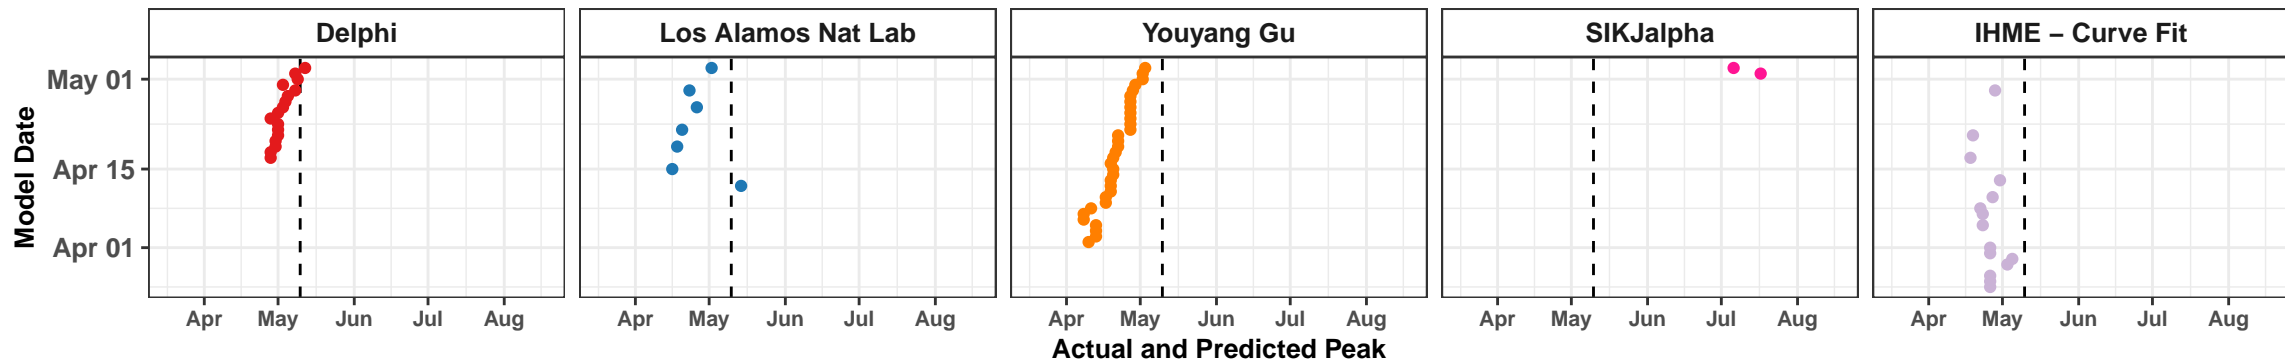

Wisconsin – Smoothed Daily Deaths

Rhode Island – Smoothed Daily Deaths

Iowa – Smoothed Daily Deaths

Nigeria – Smoothed Daily Deaths

Moldova – Smoothed Daily Deaths

Kentucky – Smoothed Daily Deaths

Armenia – Smoothed Daily Deaths

Sudan – Smoothed Daily Deaths

New Mexico – Smoothed Daily Deaths

Oklahoma – Smoothed Daily Deaths

Actual and Predicted Peak

El Salvador – Smoothed Daily Deaths

Belarus – Smoothed Daily Deaths

Hungary – Smoothed Daily Deaths