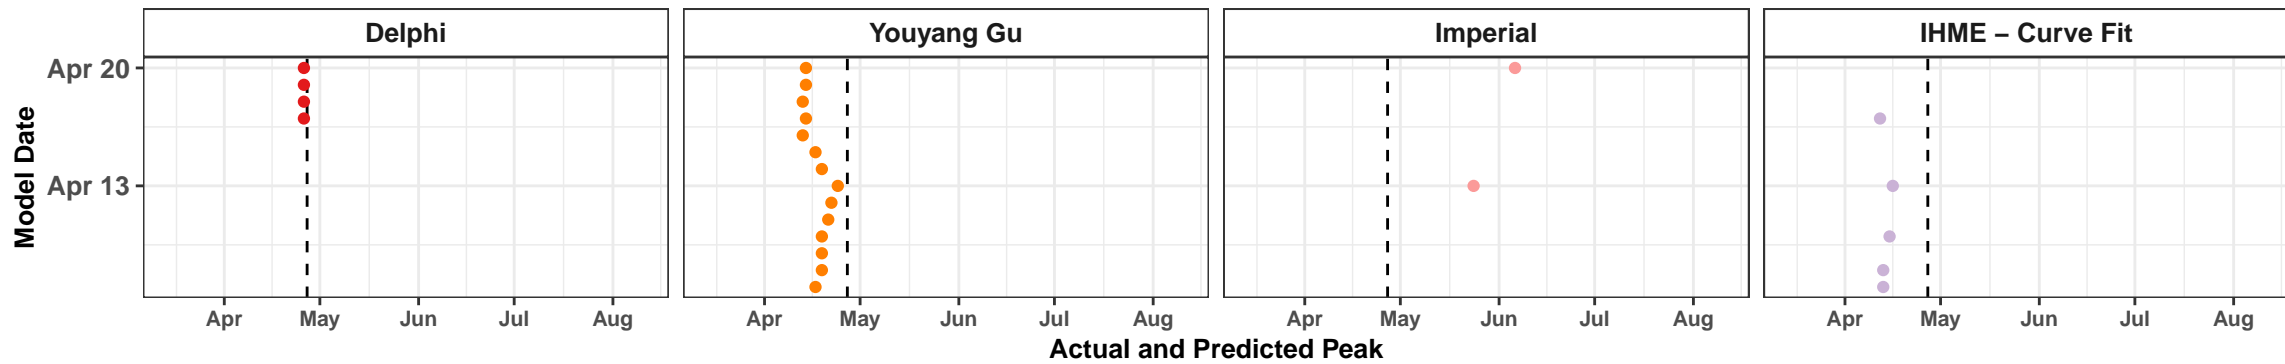

Romania – Smoothed Daily Deaths