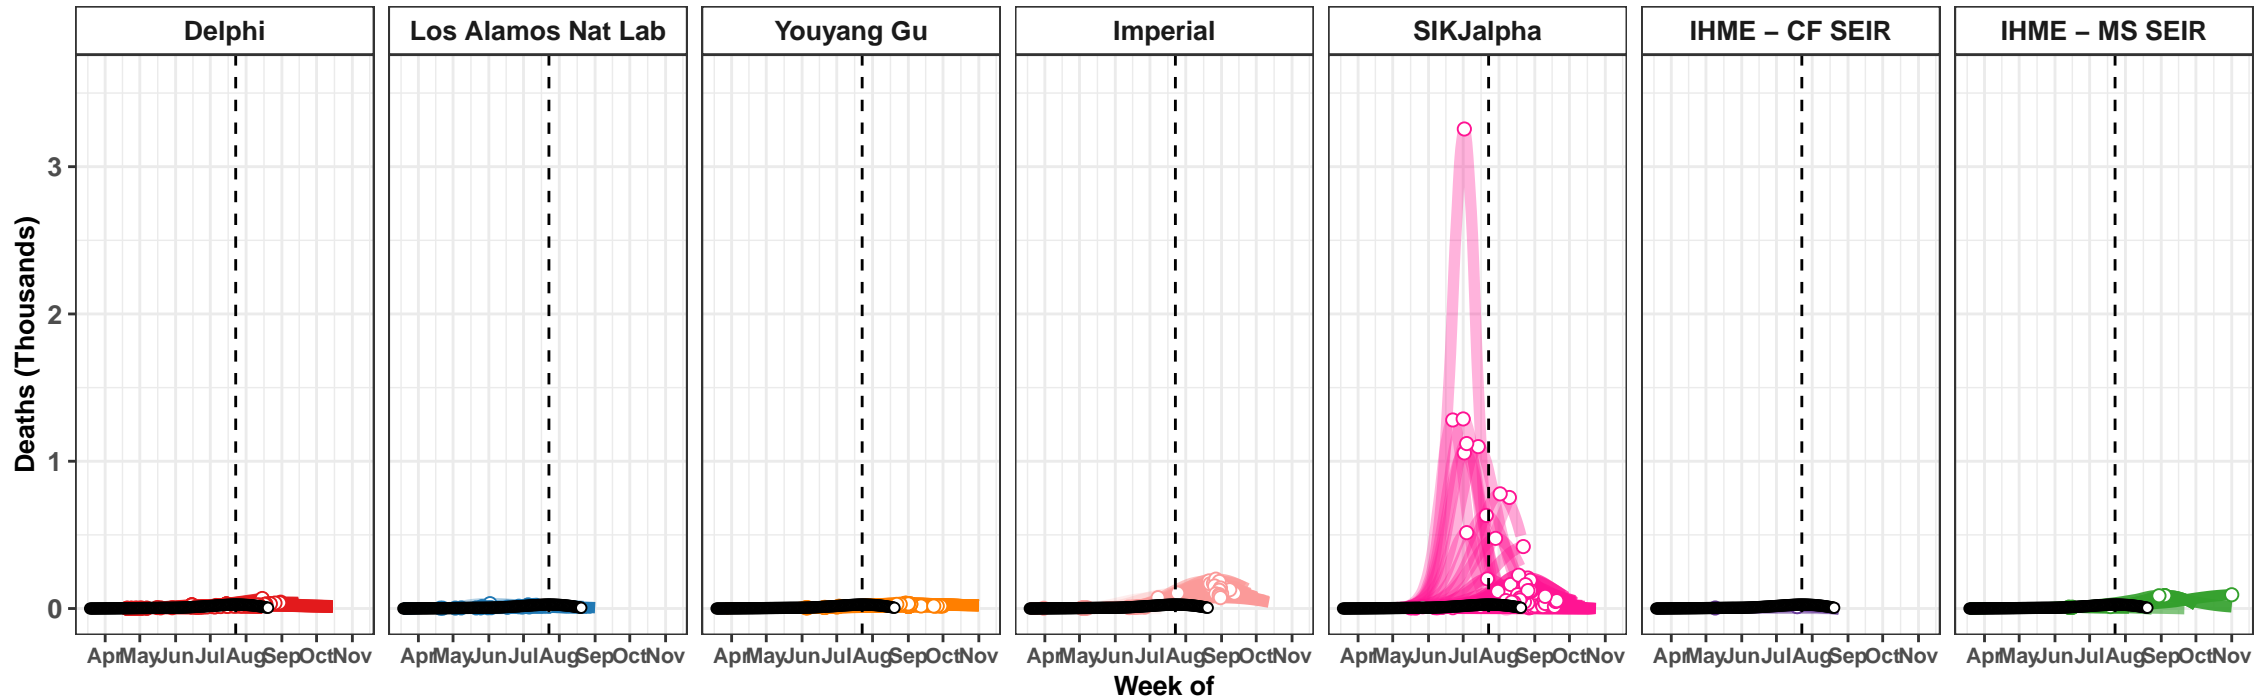

South Carolina – Smoothed Daily Deaths

Ukraine – Smoothed Daily Deaths

Mississippi – Smoothed Daily Deaths

Switzerland – Smoothed Daily Deaths

Alabama – Smoothed Daily Deaths

Poland – Smoothed Daily Deaths

Washington – Smoothed Daily Deaths

Colorado – Smoothed Daily Deaths

Panama – Smoothed Daily Deaths

Minnesota – Smoothed Daily Deaths

Ireland – Smoothed Daily Deaths

Honduras – Smoothed Daily Deaths

Missouri – Smoothed Daily Deaths

Kyrgyzstan – Smoothed Daily Deaths

Tennessee – Smoothed Daily Deaths

Actual and Predicted Peak

Kazakhstan – Smoothed Daily Deaths

Afghanistan – Smoothed Daily Deaths

Nevada – Smoothed Daily Deaths

Japan – Smoothed Daily Deaths