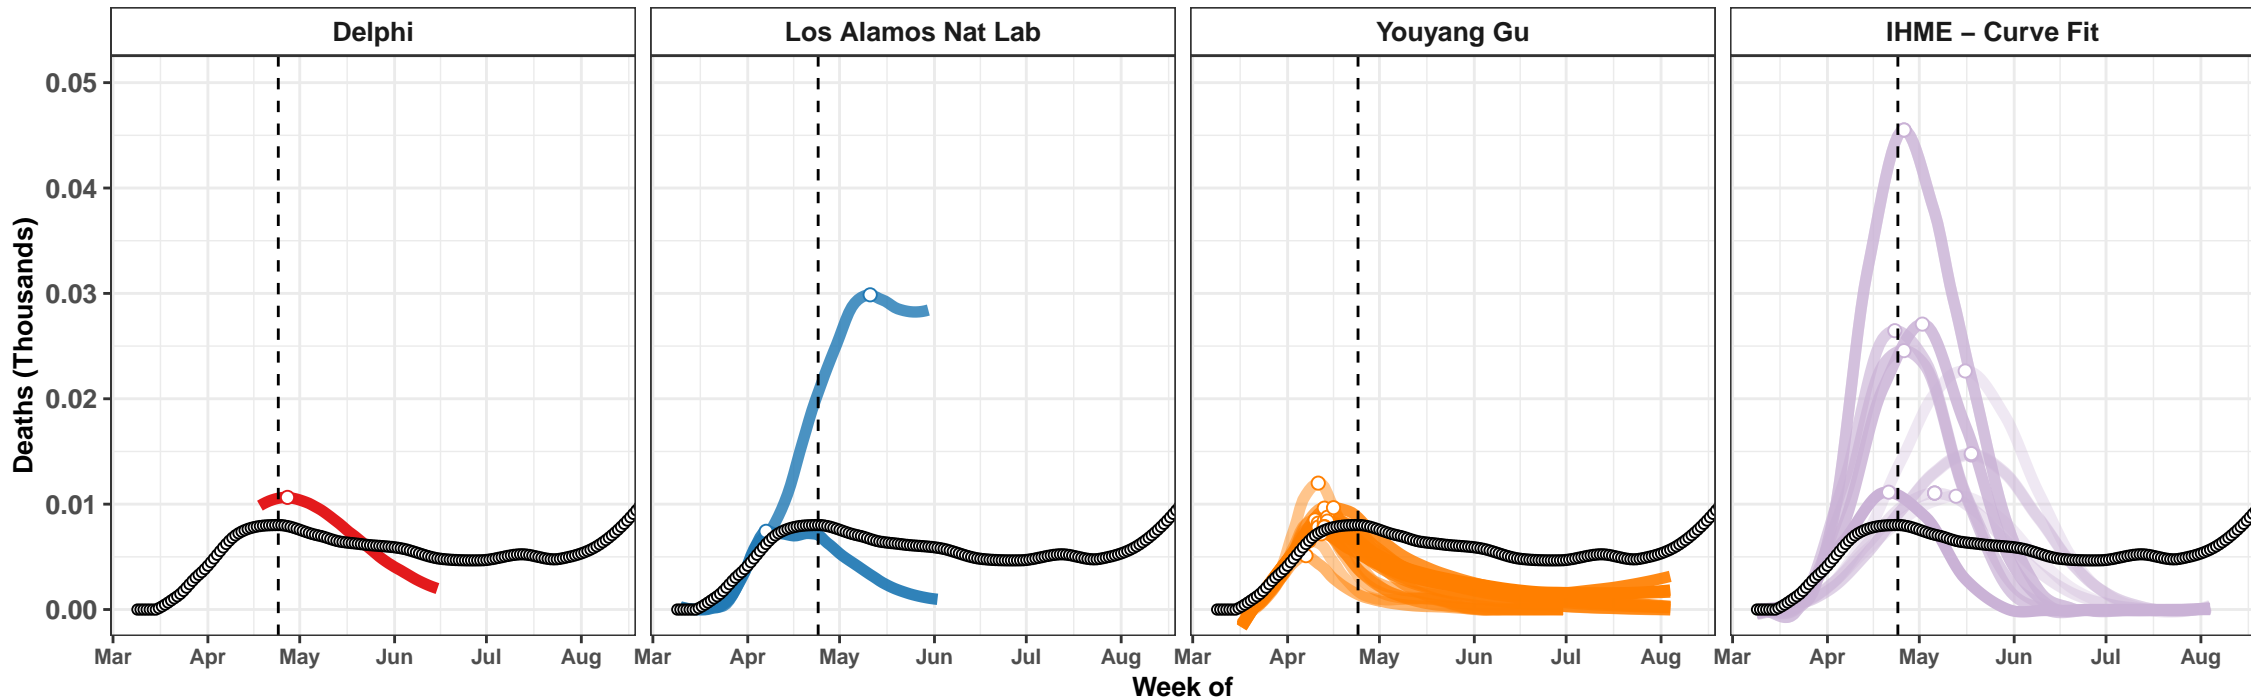

Kyrgyzstan – Smoothed Daily Deaths

Tennessee – Smoothed Daily Deaths

Actual and Predicted Peak

Kazakhstan – Smoothed Daily Deaths

Afghanistan – Smoothed Daily Deaths

Nevada – Smoothed Daily Deaths

Japan – Smoothed Daily Deaths

Wisconsin – Smoothed Daily Deaths

Rhode Island – Smoothed Daily Deaths

Iowa – Smoothed Daily Deaths

Nigeria – Smoothed Daily Deaths

Moldova – Smoothed Daily Deaths

Kentucky – Smoothed Daily Deaths

Armenia – Smoothed Daily Deaths

Sudan – Smoothed Daily Deaths

New Mexico – Smoothed Daily Deaths

Oklahoma – Smoothed Daily Deaths

Actual and Predicted Peak

El Salvador – Smoothed Daily Deaths

Belarus – Smoothed Daily Deaths

Hungary – Smoothed Daily Deaths