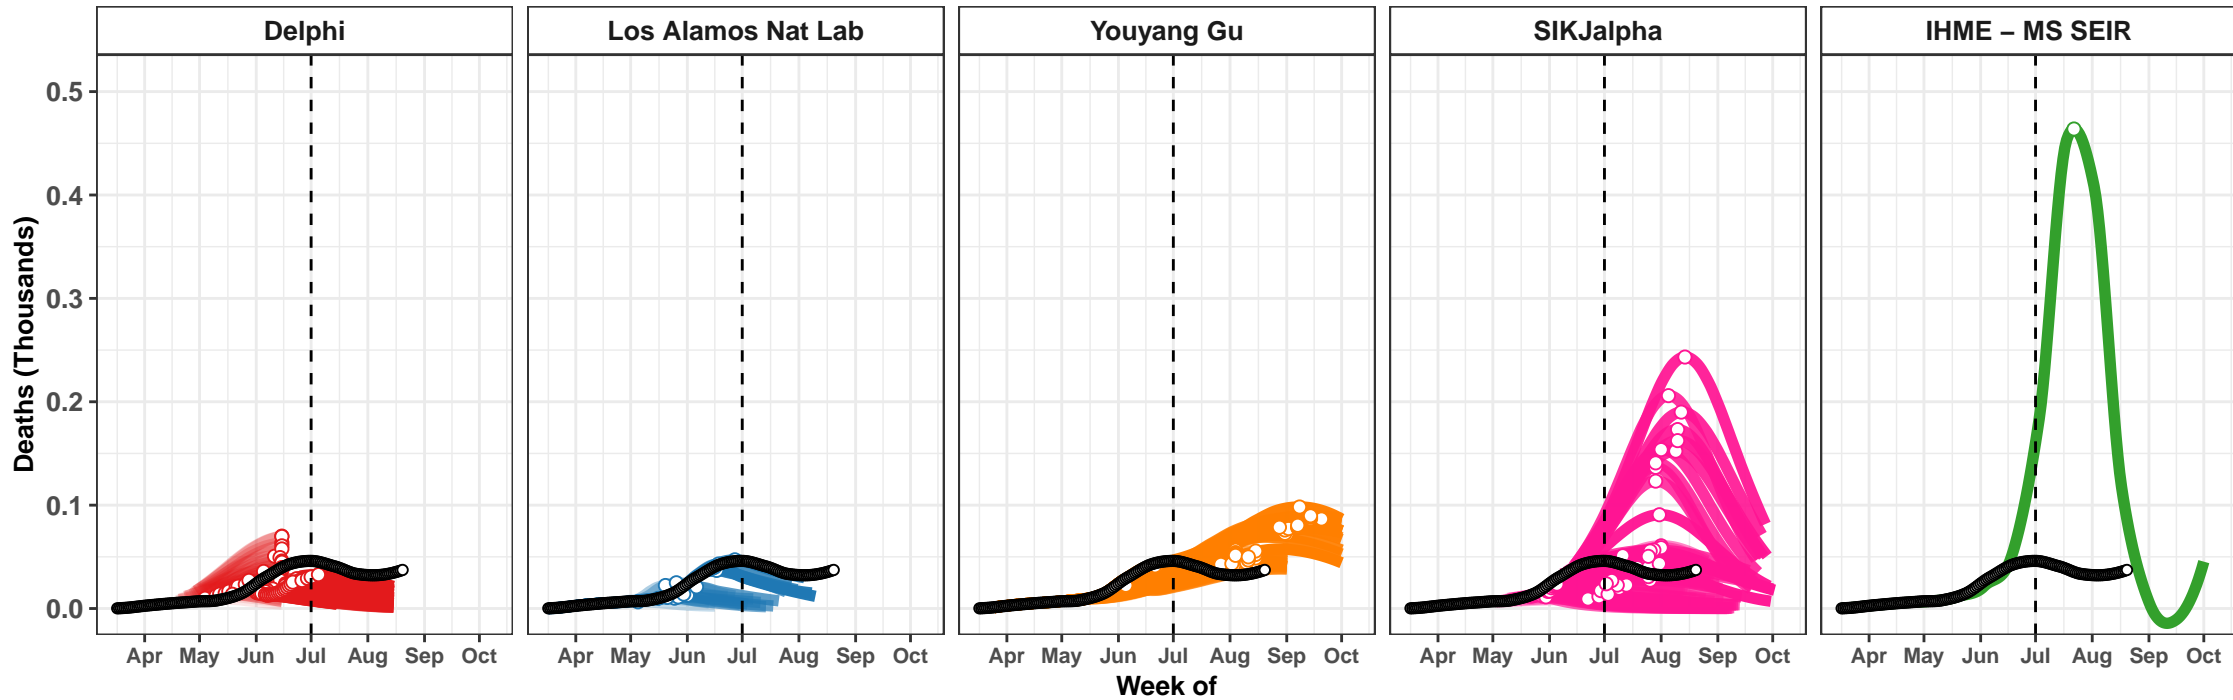

Sweden – Smoothed Daily Deaths

Egypt – Smoothed Daily Deaths

Georgia – Smoothed Daily Deaths

Arizona – Smoothed Daily Deaths

Louisiana – Smoothed Daily Deaths

Youyang Gu

IHME – Curve Fit

Youyang Gu

IHME – Curve Fit

Connecticut – Smoothed Daily Deaths

Bolivia – Smoothed Daily Deaths

Ohio – Smoothed Daily Deaths

Bangladesh – Smoothed Daily Deaths

Maryland – Smoothed Daily Deaths

Saudi Arabia – Smoothed Daily Deaths

Indiana – Smoothed Daily Deaths

Romania – Smoothed Daily Deaths

Philippines – Smoothed Daily Deaths

Guatemala – Smoothed Daily Deaths

North Carolina – Smoothed Daily Deaths

Virginia – Smoothed Daily Deaths