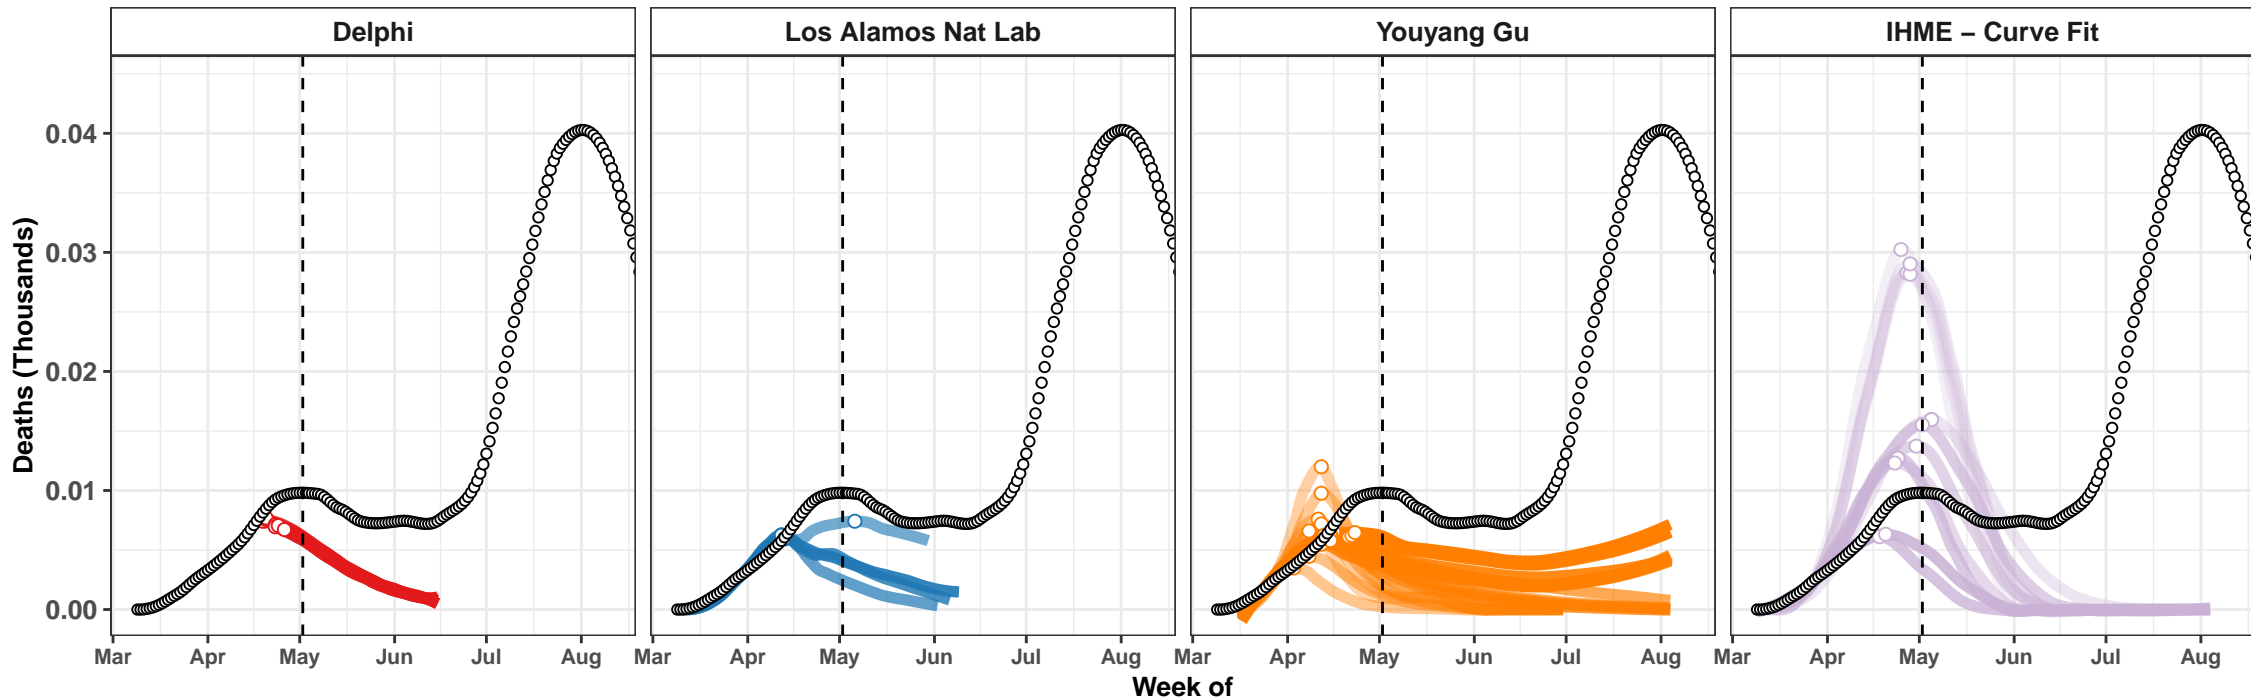

South Carolina – Smoothed Daily Deaths