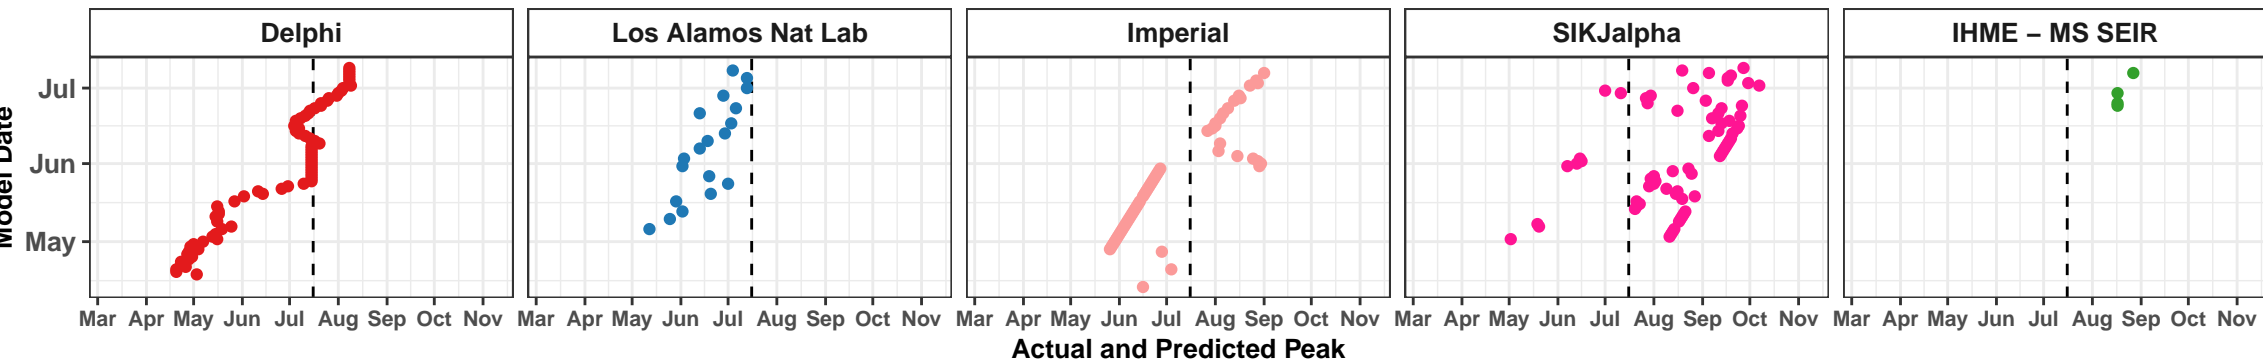

IHME – Curve Fit

Connecticut – Smoothed Daily Deaths

Bolivia – Smoothed Daily Deaths

Ohio – Smoothed Daily Deaths

Bangladesh – Smoothed Daily Deaths

Maryland – Smoothed Daily Deaths

Saudi Arabia – Smoothed Daily Deaths

Indiana – Smoothed Daily Deaths

Romania – Smoothed Daily Deaths

Philippines – Smoothed Daily Deaths

Guatemala – Smoothed Daily Deaths

North Carolina – Smoothed Daily Deaths

Virginia – Smoothed Daily Deaths