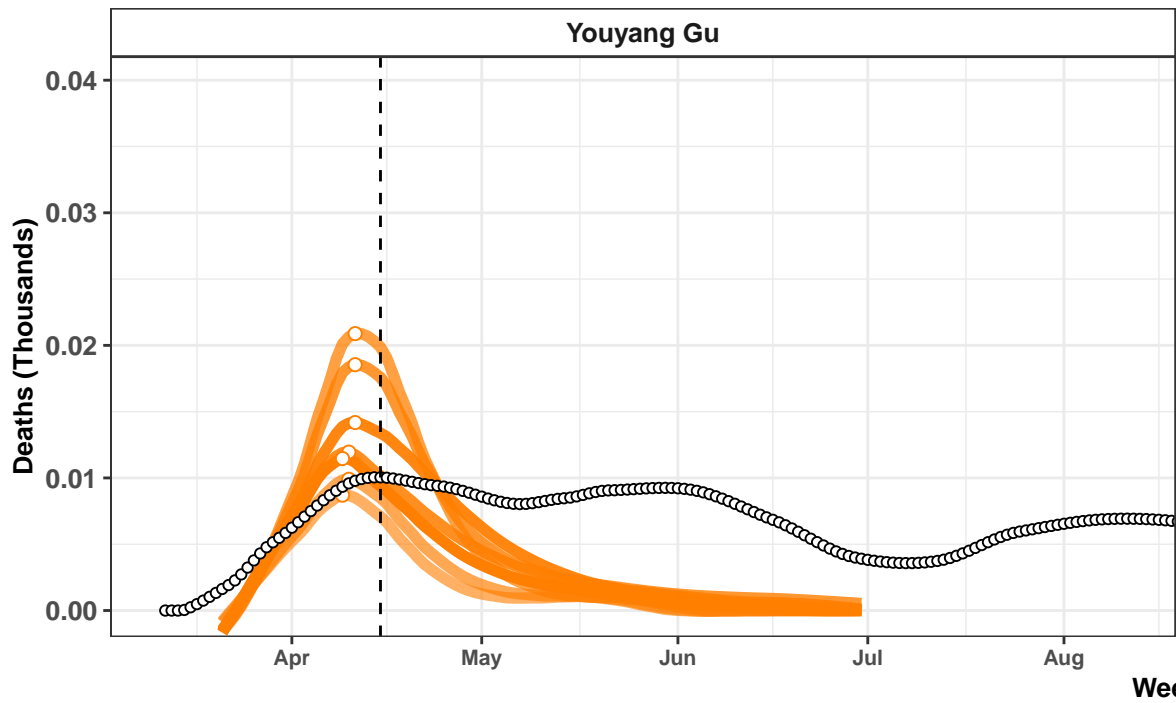

Wisconsin – Smoothed Daily Deaths