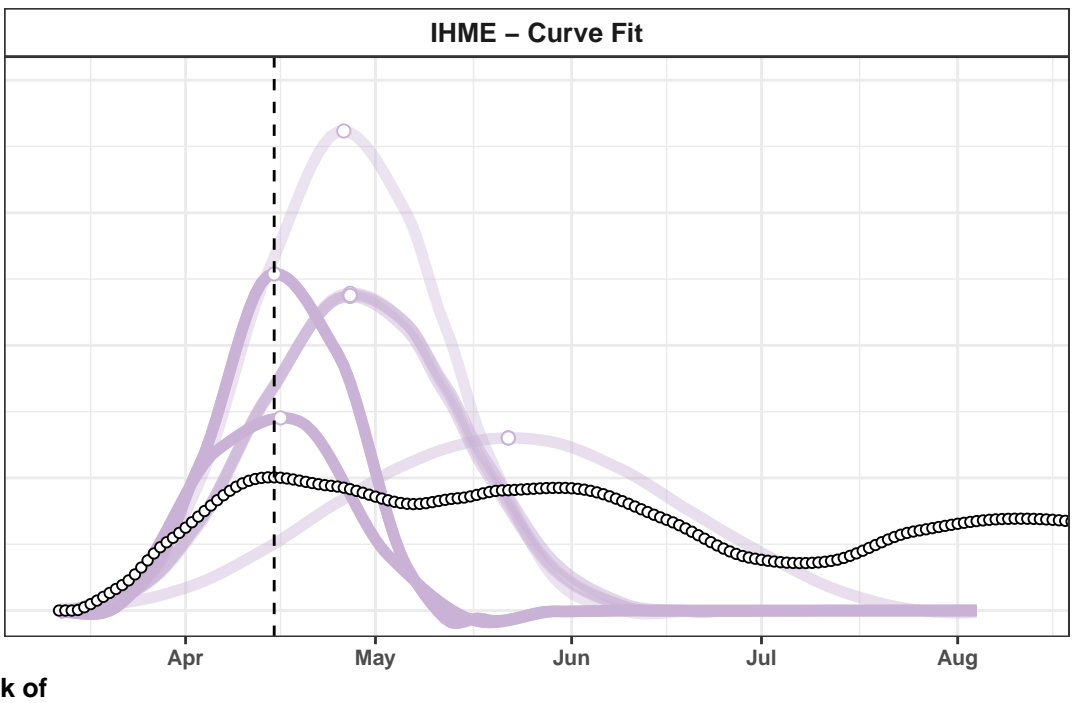

Wisconsin – Smoothed Daily Deaths