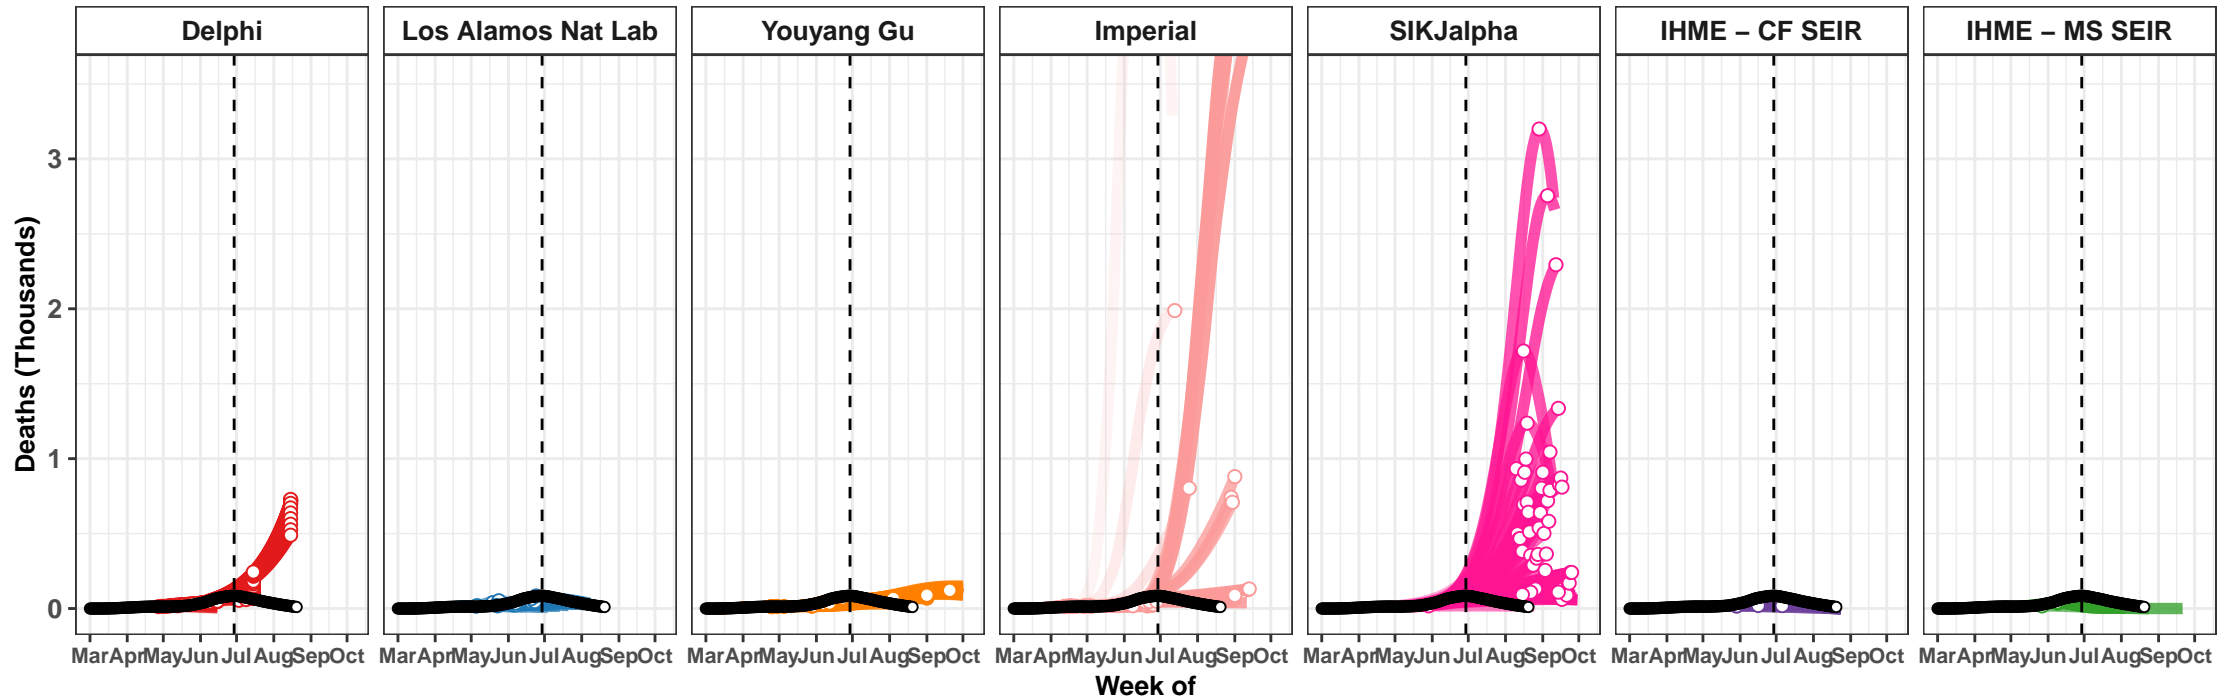

Florida – Smoothed Daily Deaths

Belgium – Smoothed Daily Deaths

Germany – Smoothed Daily Deaths

Canada – Smoothed Daily Deaths

Massachusetts – Smoothed Daily Deaths

Illinois – Smoothed Daily Deaths

Pennsylvania – Smoothed Daily Deaths

Michigan – Smoothed Daily Deaths

Indonesia – Smoothed Daily Deaths

Pakistan – Smoothed Daily Deaths

Iraq – Smoothed Daily Deaths

Ecuador – Smoothed Daily Deaths

Netherlands – Smoothed Daily Deaths

Turkey – Smoothed Daily Deaths

Sweden – Smoothed Daily Deaths

Egypt – Smoothed Daily Deaths

Georgia – Smoothed Daily Deaths

Arizona – Smoothed Daily Deaths

Louisiana – Smoothed Daily Deaths

Youyang Gu

IHME – Curve Fit

Youyang Gu

IHME – Curve Fit

Connecticut – Smoothed Daily Deaths

Bolivia – Smoothed Daily Deaths

Ohio – Smoothed Daily Deaths

Bangladesh – Smoothed Daily Deaths

Maryland – Smoothed Daily Deaths

Saudi Arabia – Smoothed Daily Deaths