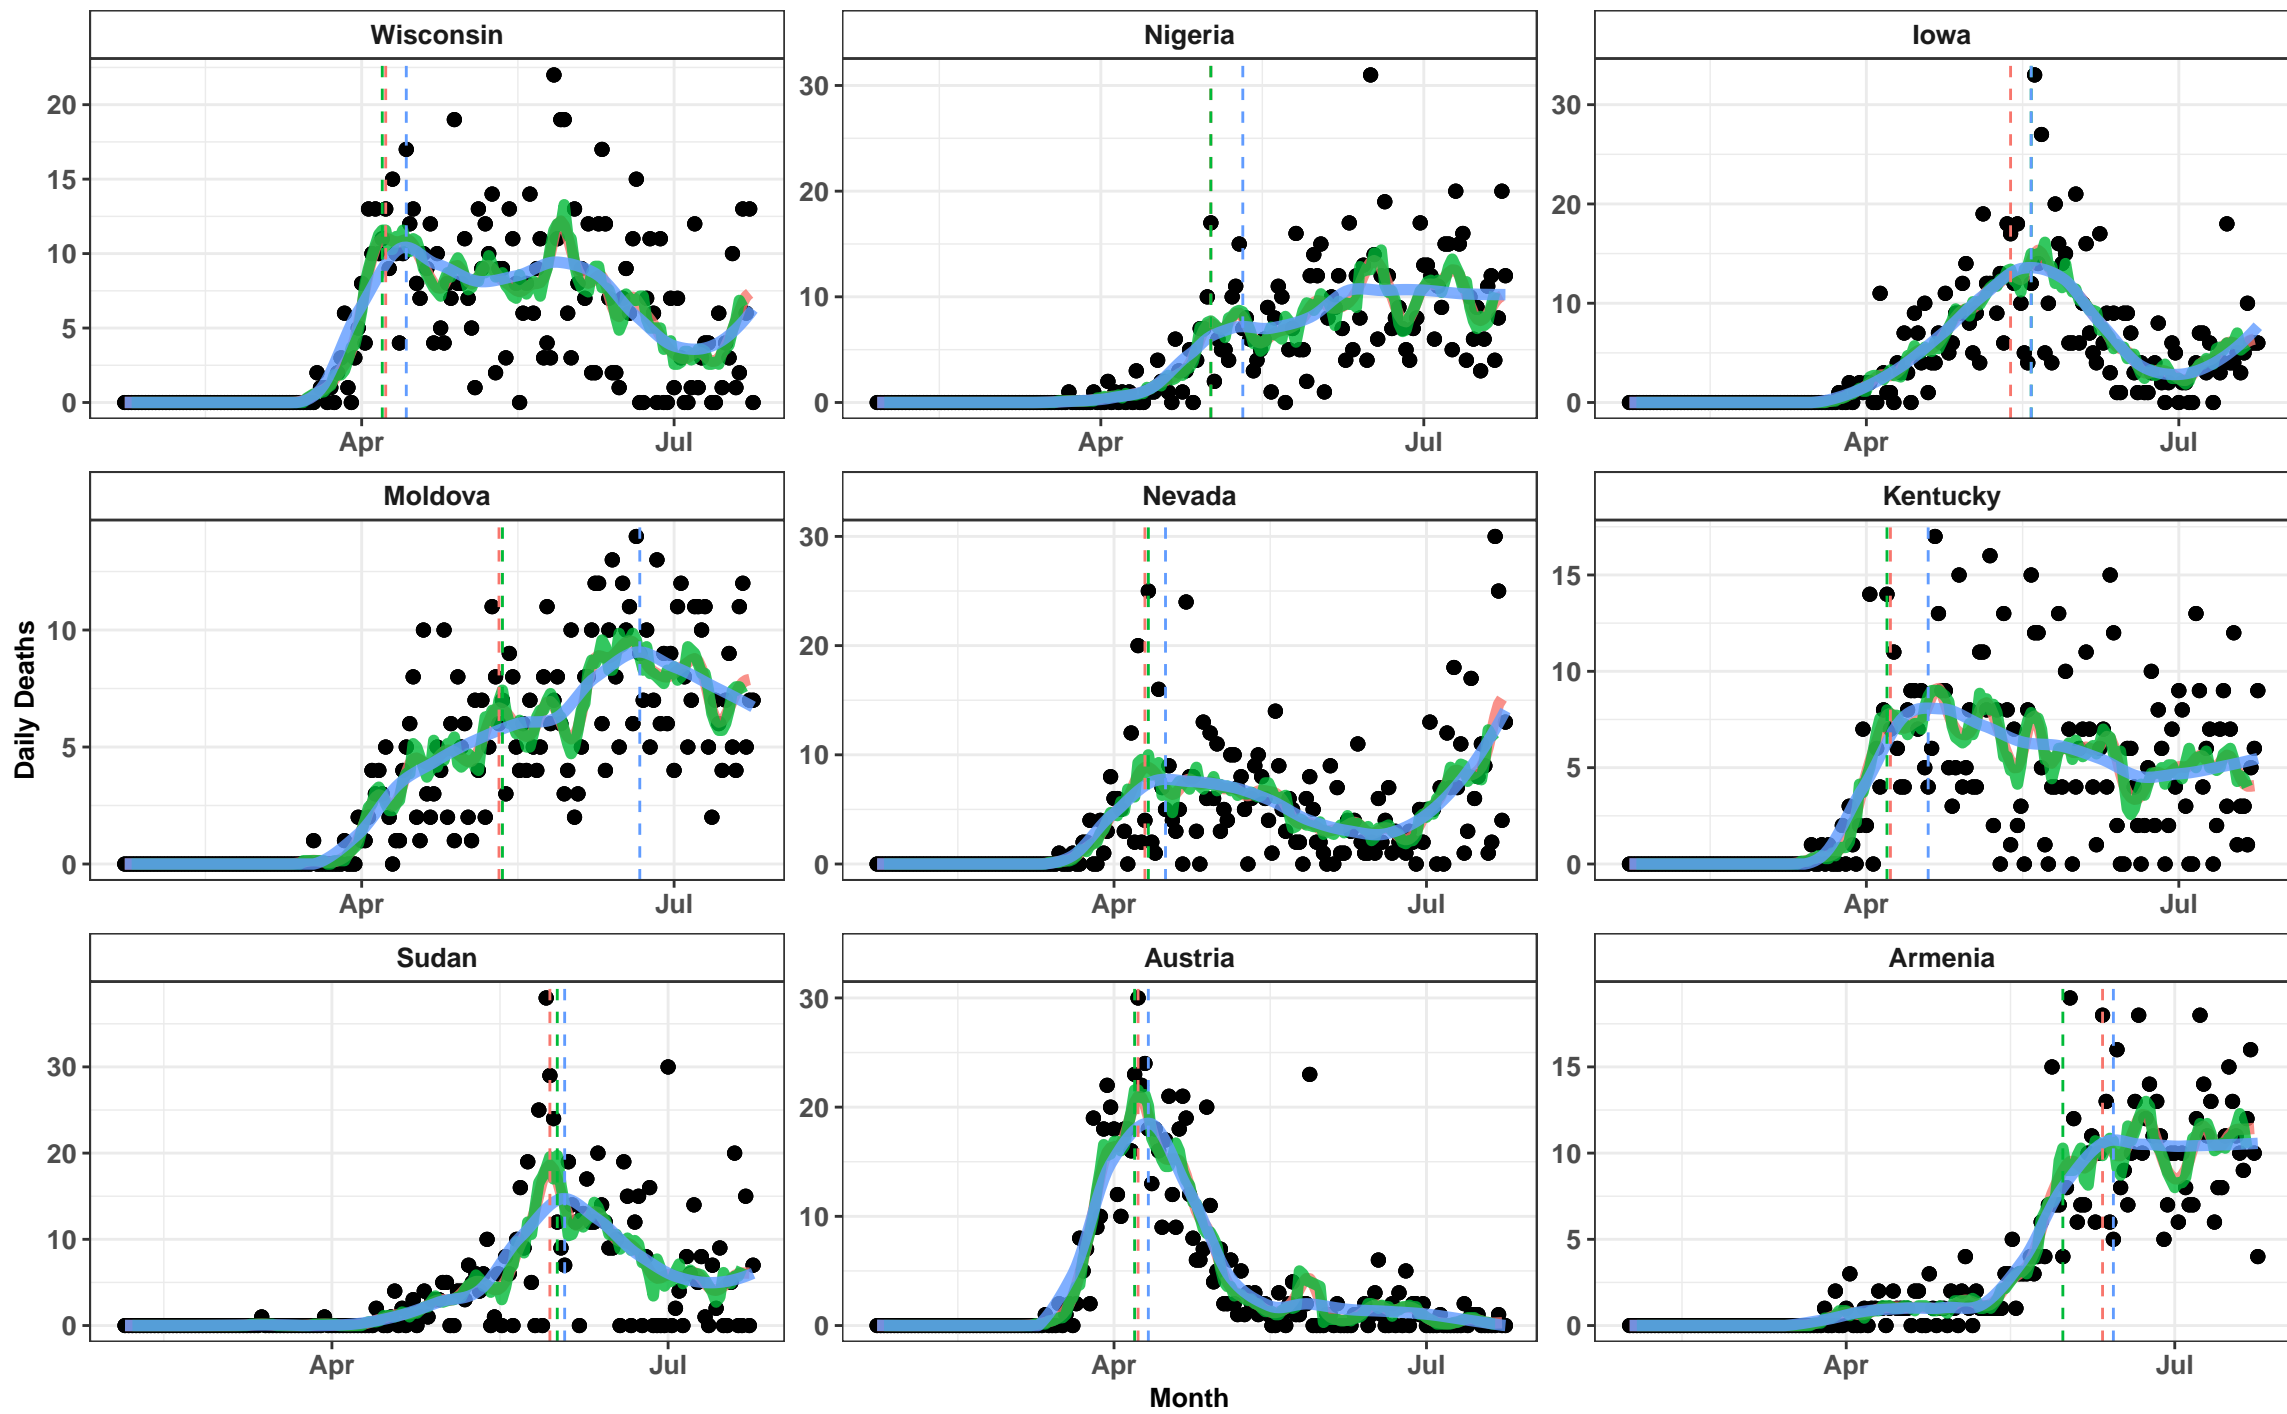

3 X 10 Day Rolling Average 7 Day Rolling Average Loess

Month

3 X 10 Day Rolling Average 7 Day Rolling Average Loess

3 X 10 Day Rolling Average 7 Day Rolling Average Loess

3 X 10 Day Rolling Average 7 Day Rolling Average Loess

3 X 10 Day Rolling Average 7 Day Rolling Average Loess

3 X 10 Day Rolling Average 7 Day Rolling Average Loess

Month

3 X 10 Day Rolling Average 7 Day Rolling Average Loess

3 X 10 Day Rolling Average 7 Day Rolling Average Loess