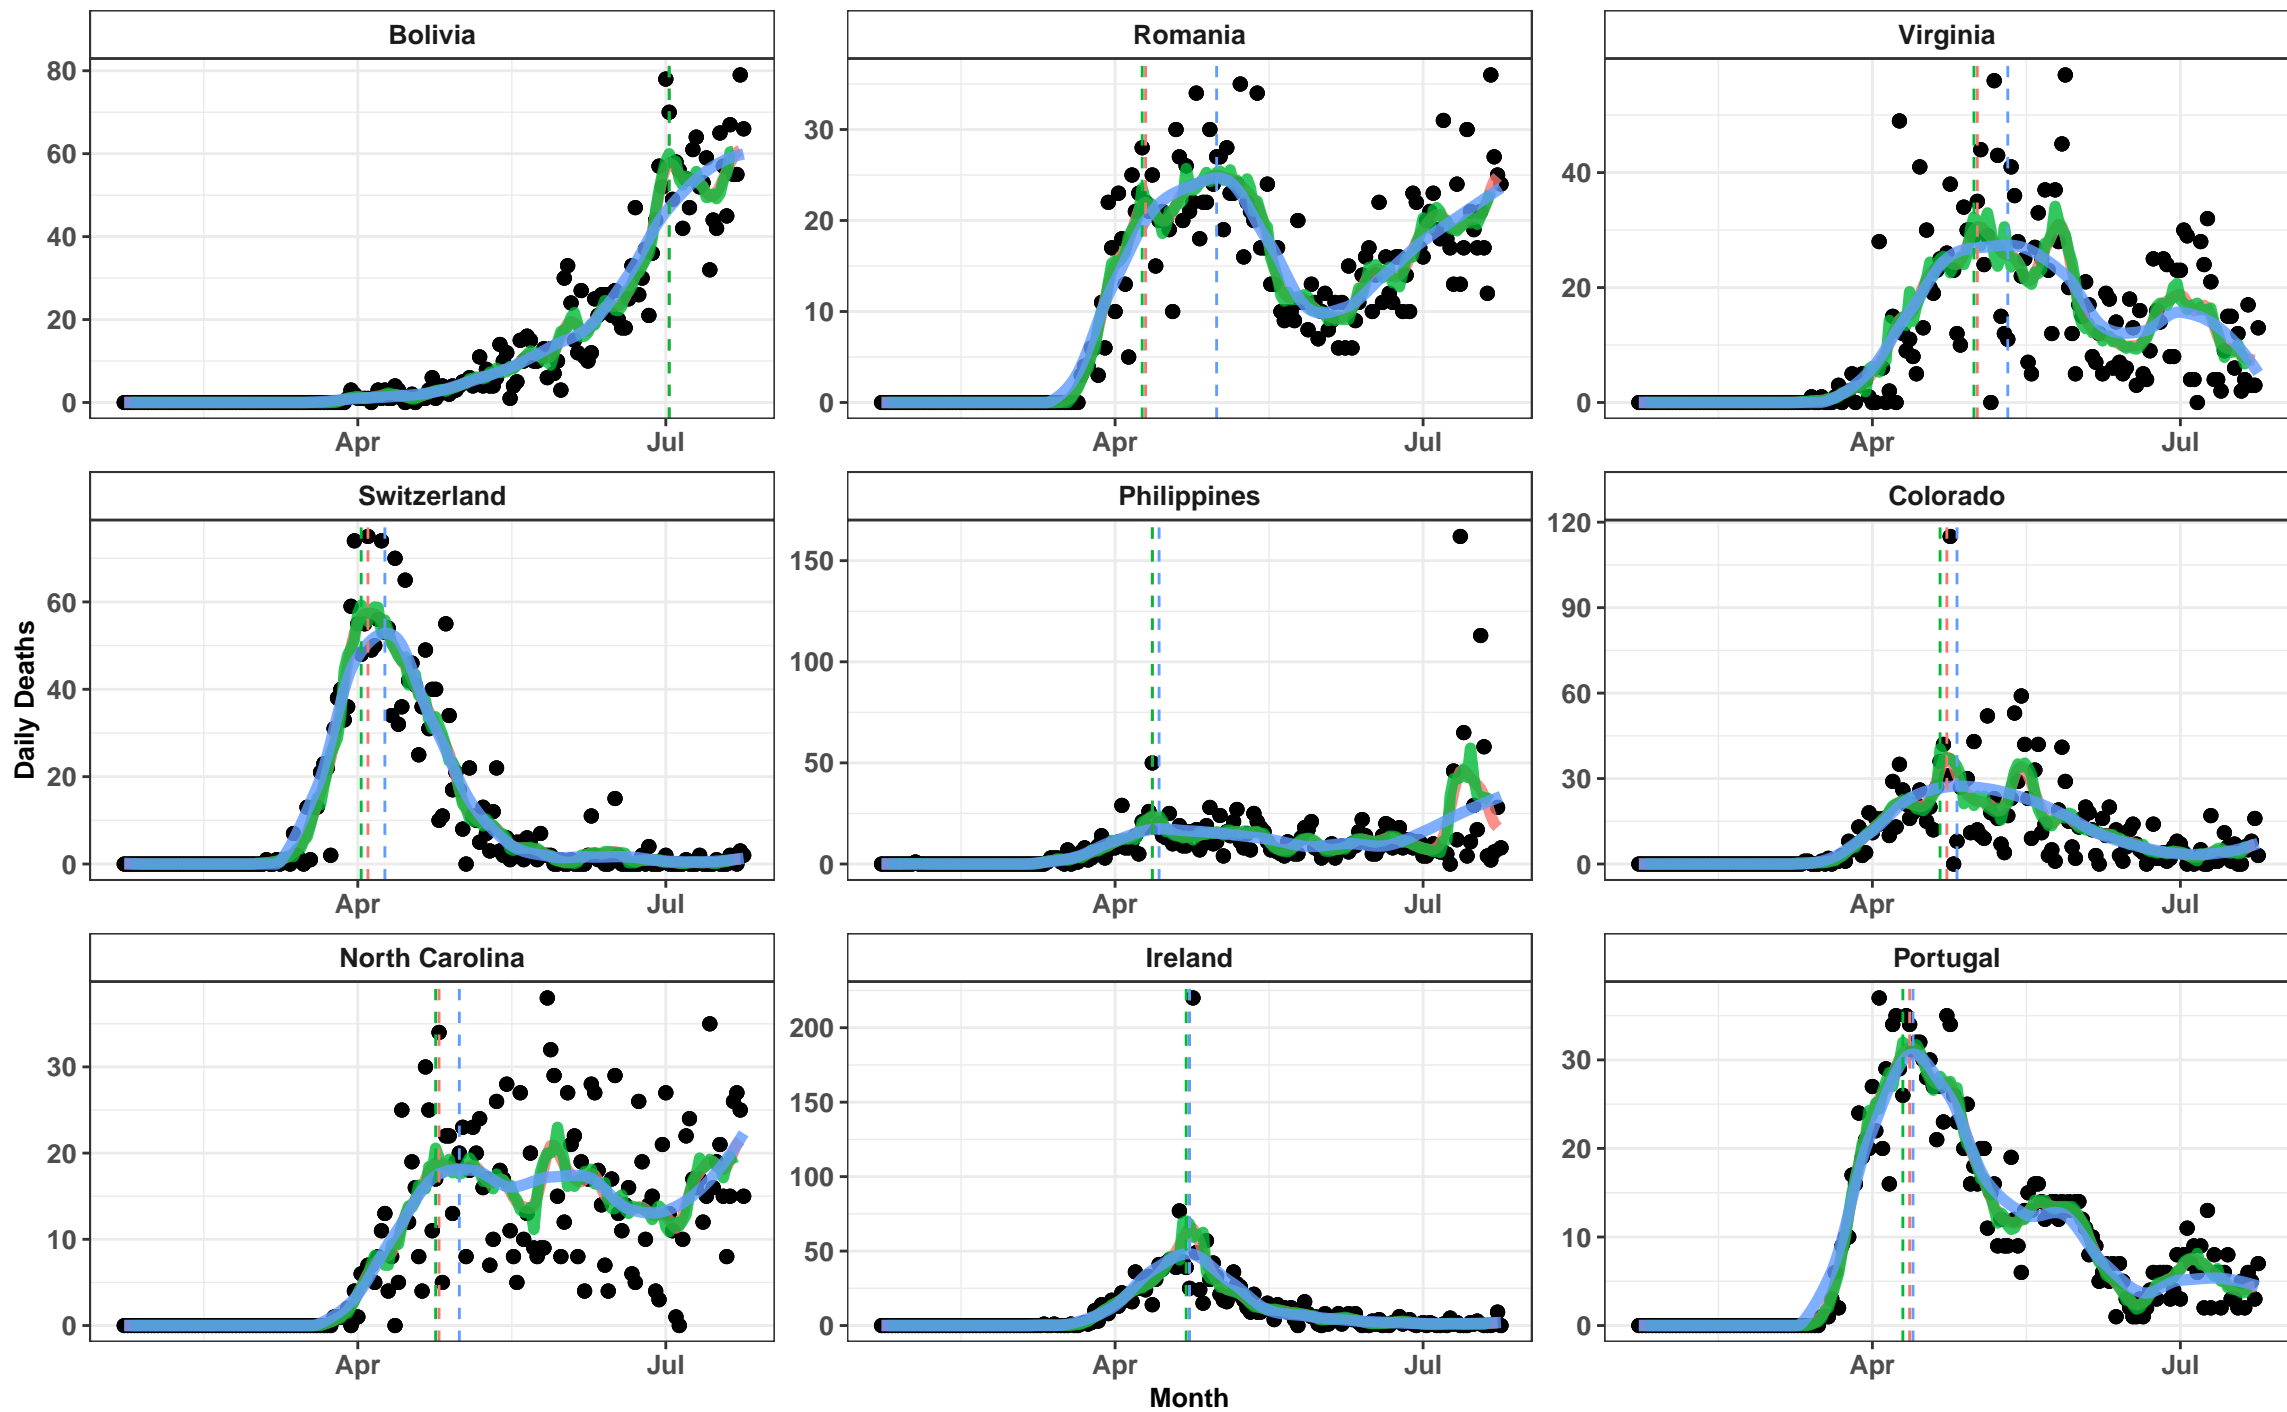

3 X 10 Day Rolling Average 7 Day Rolling Average Loess

Month

3 X 10 Day Rolling Average 7 Day Rolling Average Loess

3 X 10 Day Rolling Average 7 Day Rolling Average Loess

3 X 10 Day Rolling Average 7 Day Rolling Average Loess

3 X 10 Day Rolling Average 7 Day Rolling Average Loess

3 X 10 Day Rolling Average 7 Day Rolling Average Loess

Month

3 X 10 Day Rolling Average 7 Day Rolling Average Loess

3 X 10 Day Rolling Average 7 Day Rolling Average Loess