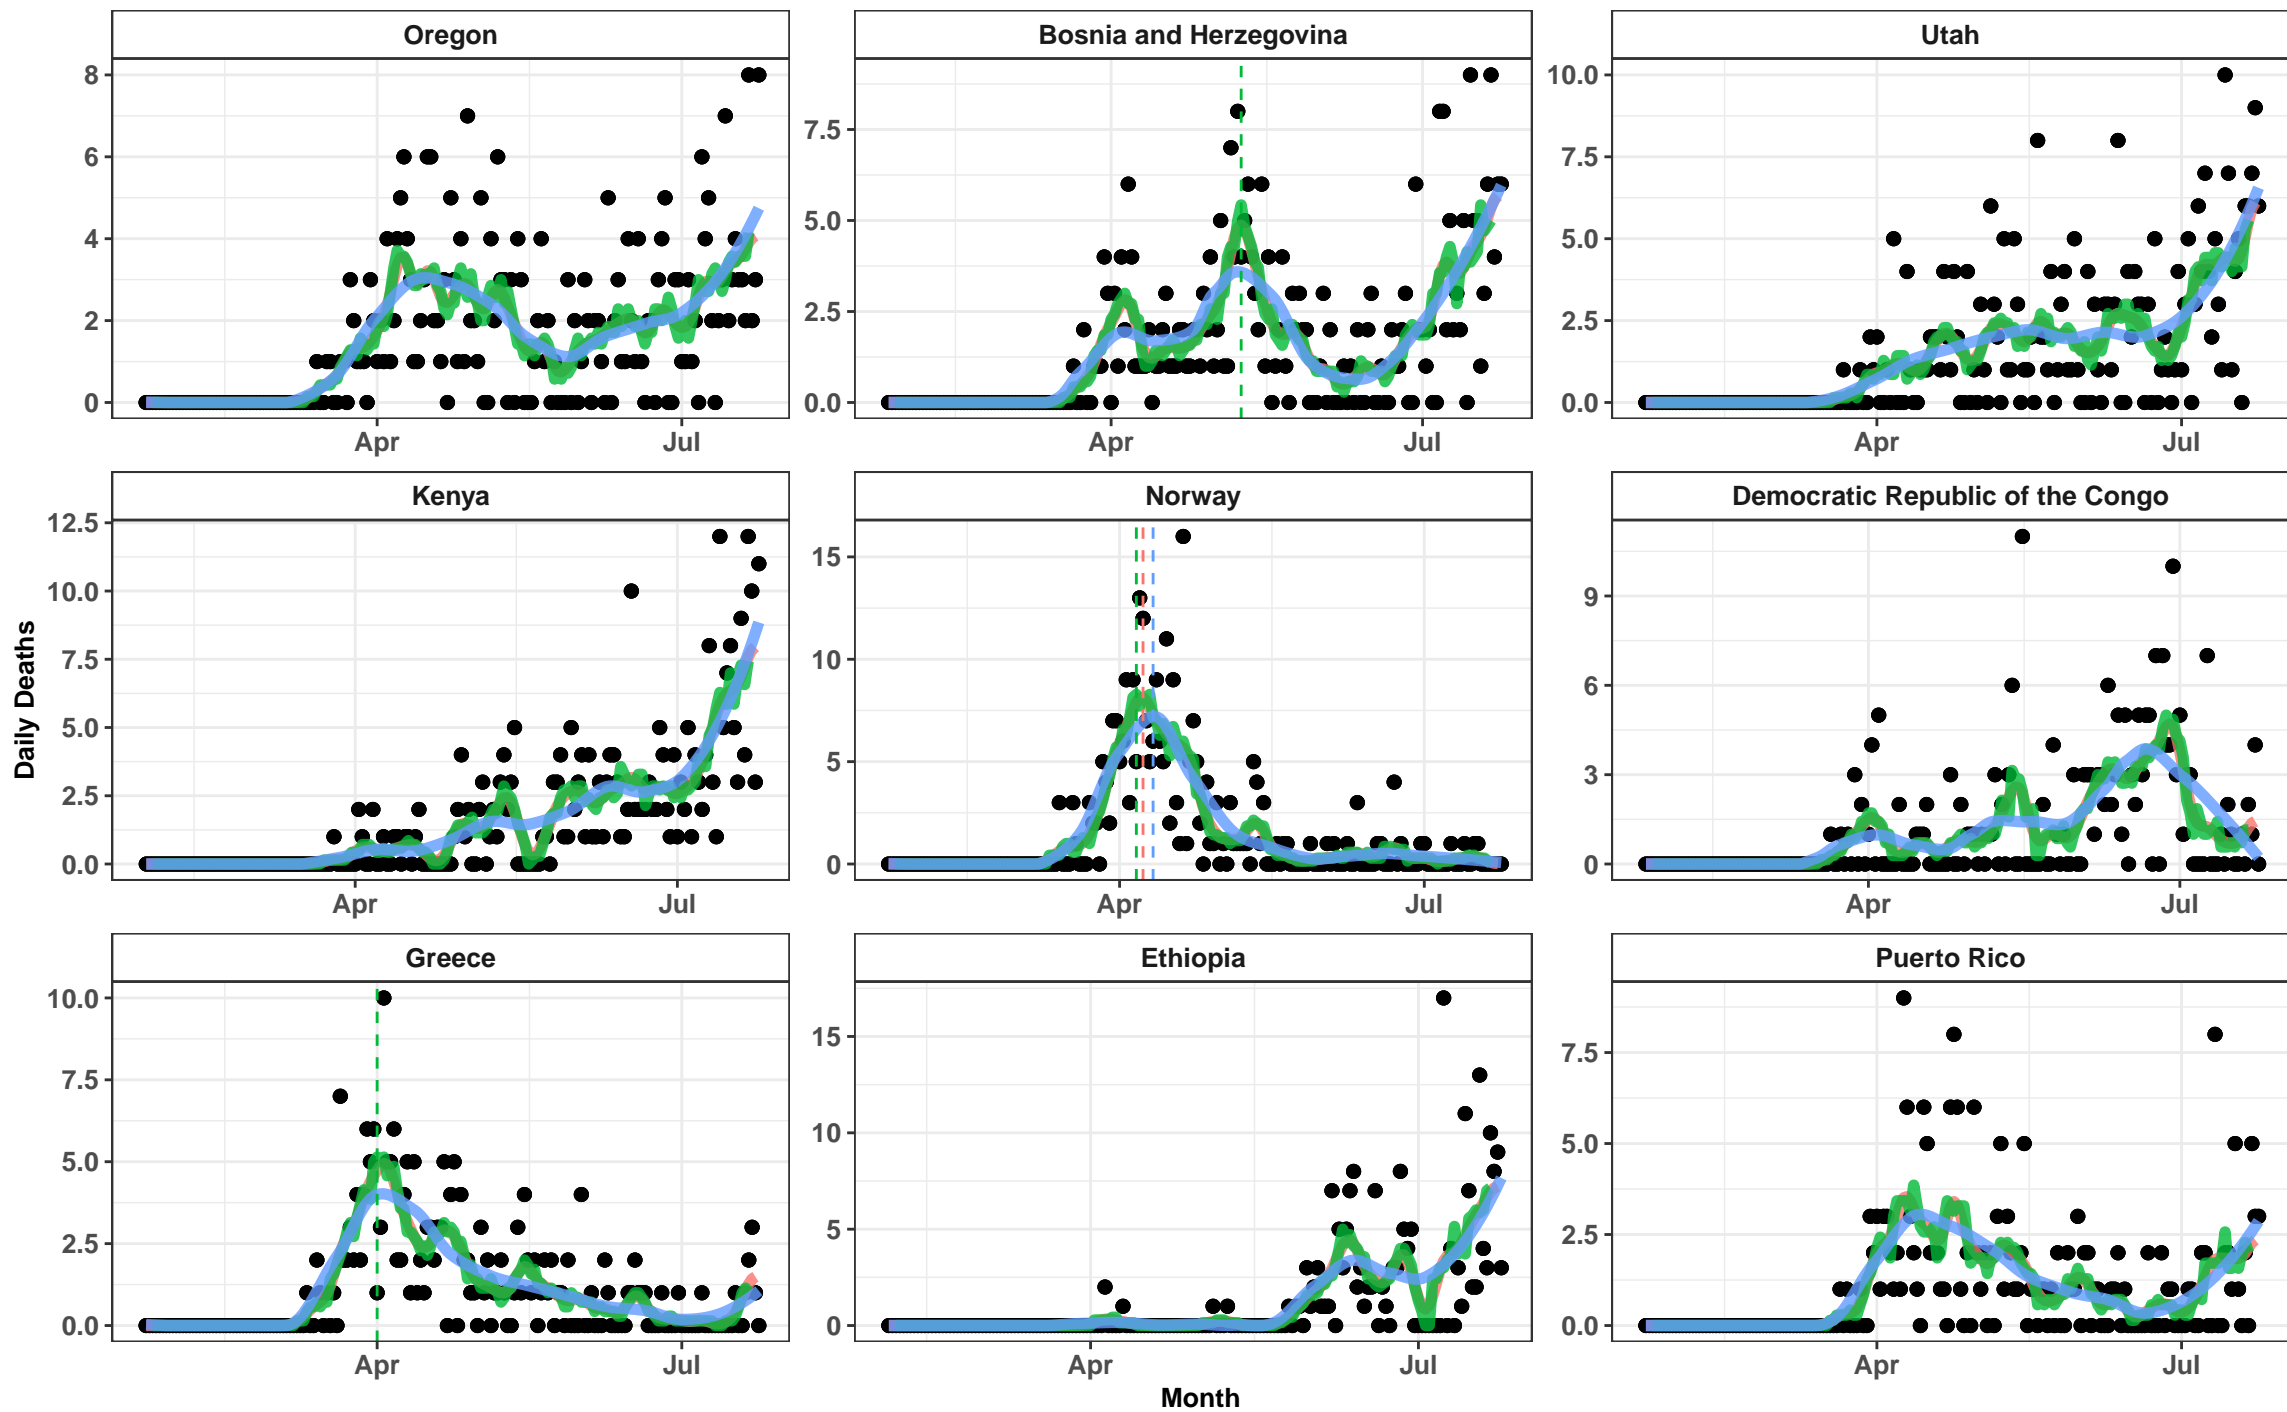

3 X 10 Day Rolling Average 7 Day Rolling Average Loess

Month

3 X 10 Day Rolling Average 7 Day Rolling Average Loess

3 X 10 Day Rolling Average 7 Day Rolling Average Loess

3 X 10 Day Rolling Average 7 Day Rolling Average Loess

3 X 10 Day Rolling Average 7 Day Rolling Average Loess

3 X 10 Day Rolling Average 7 Day Rolling Average Loess

Month

3 X 10 Day Rolling Average 7 Day Rolling Average Loess

3 X 10 Day Rolling Average 7 Day Rolling Average Loess