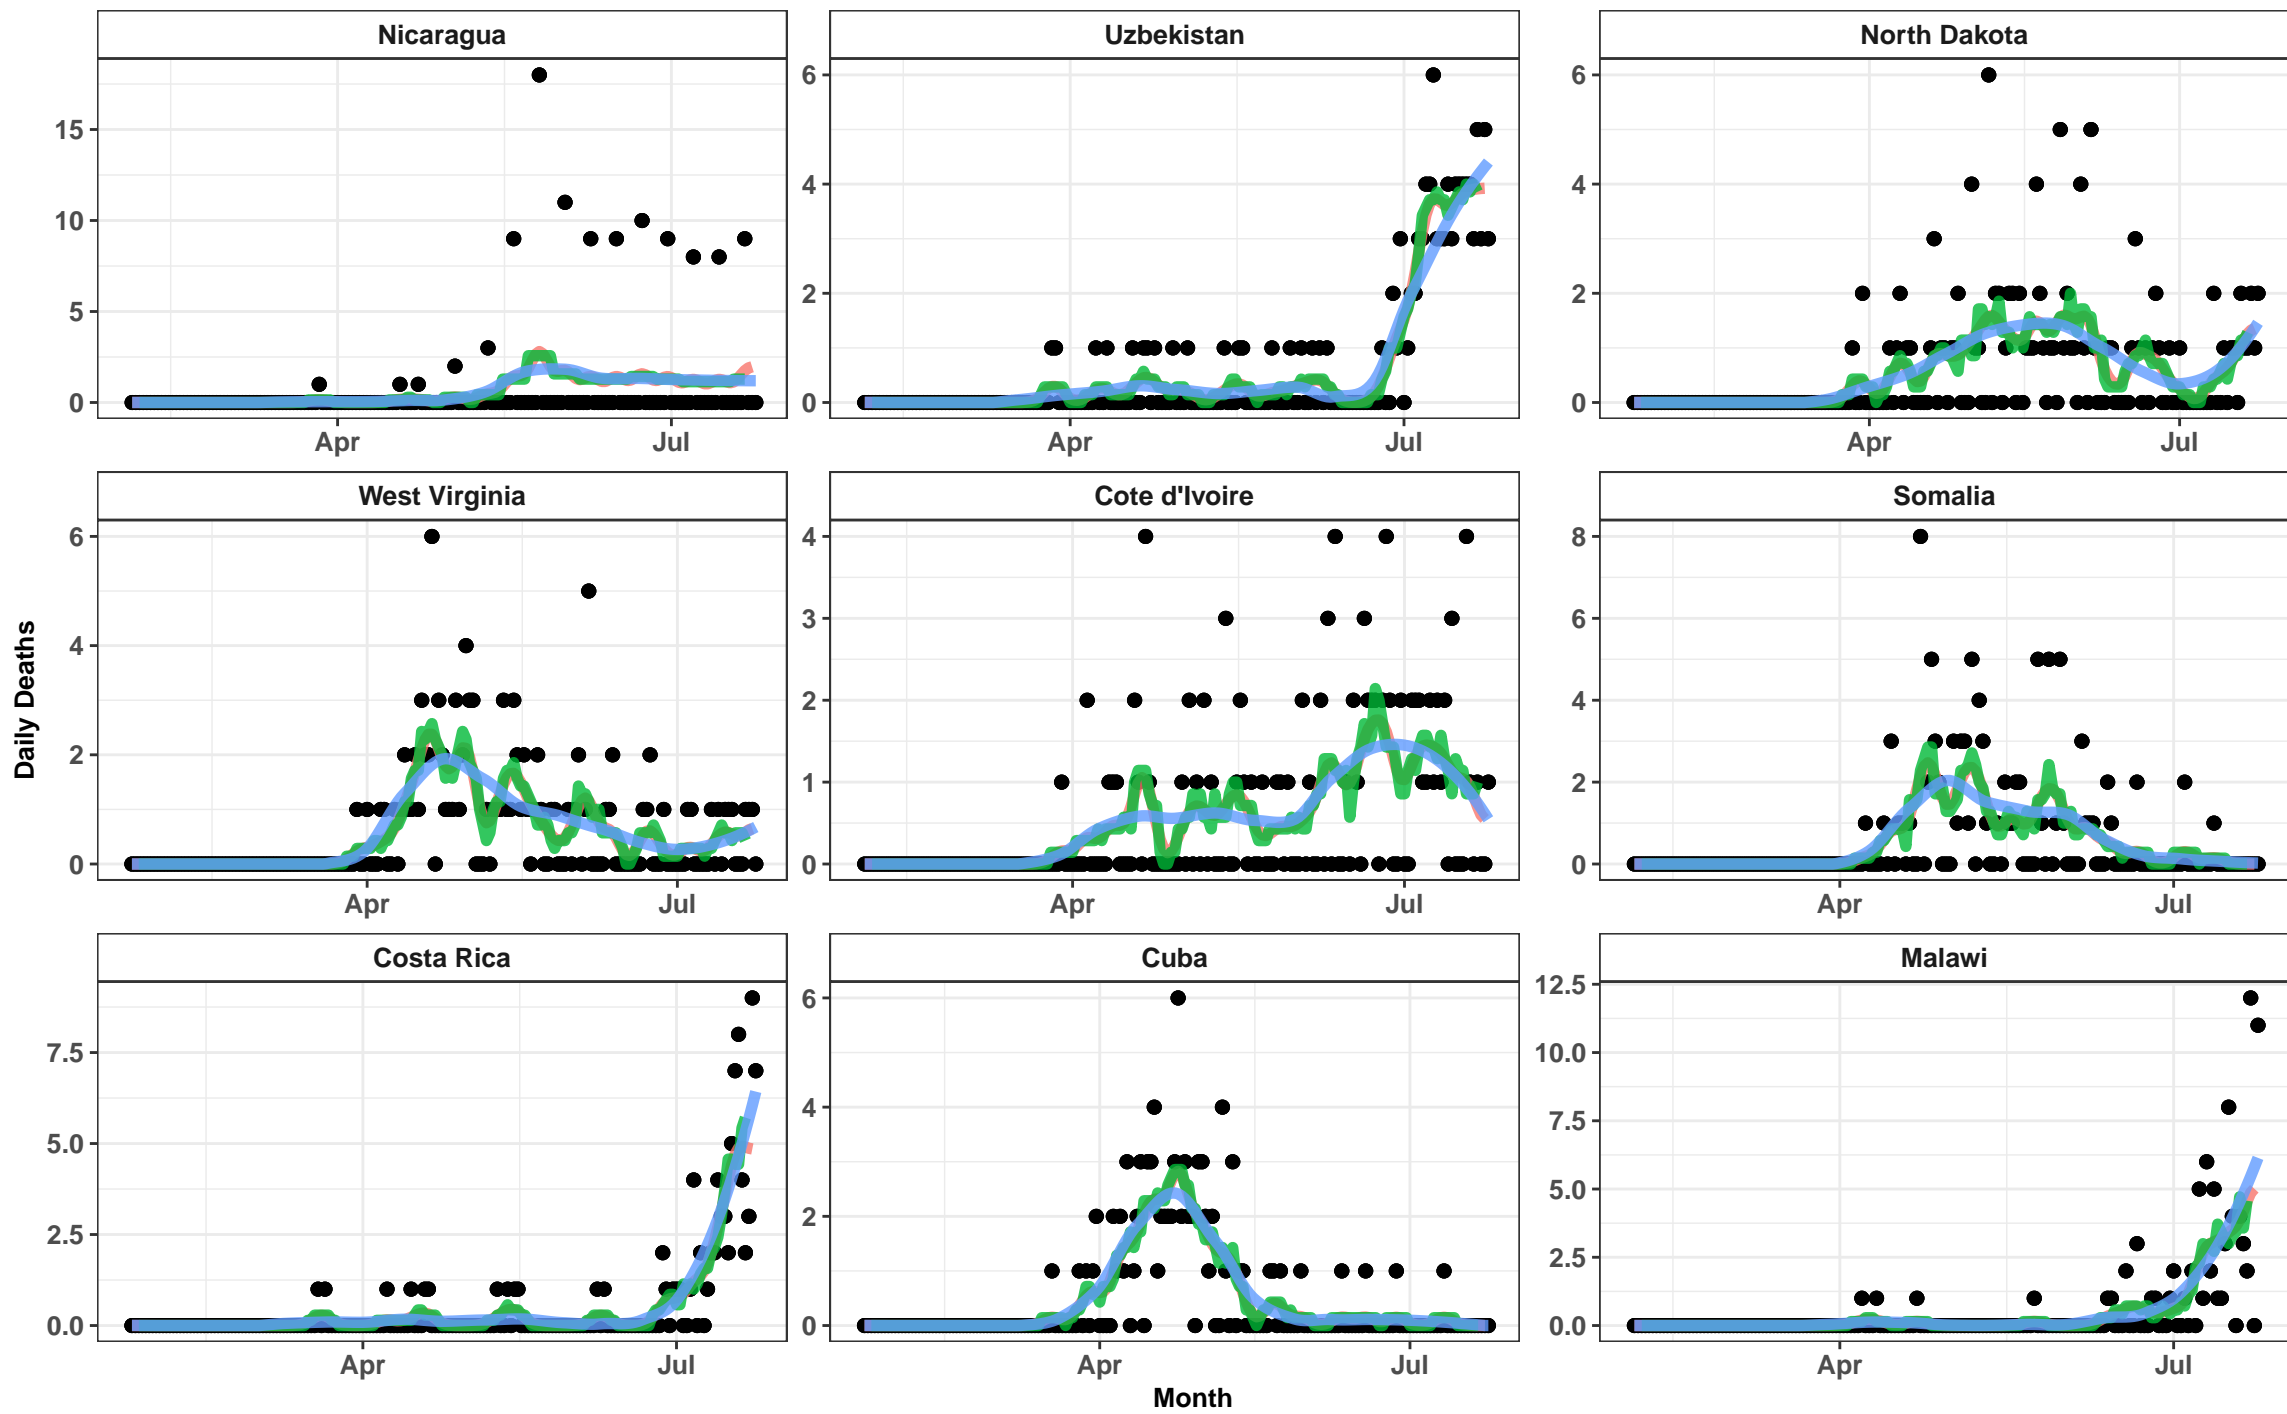

3 X 10 Day Rolling Average 7 Day Rolling Average Loess

3 X 10 Day Rolling Average 7 Day Rolling Average Loess

Month

3 X 10 Day Rolling Average 7 Day Rolling Average Loess

3 X 10 Day Rolling Average 7 Day Rolling Average Loess