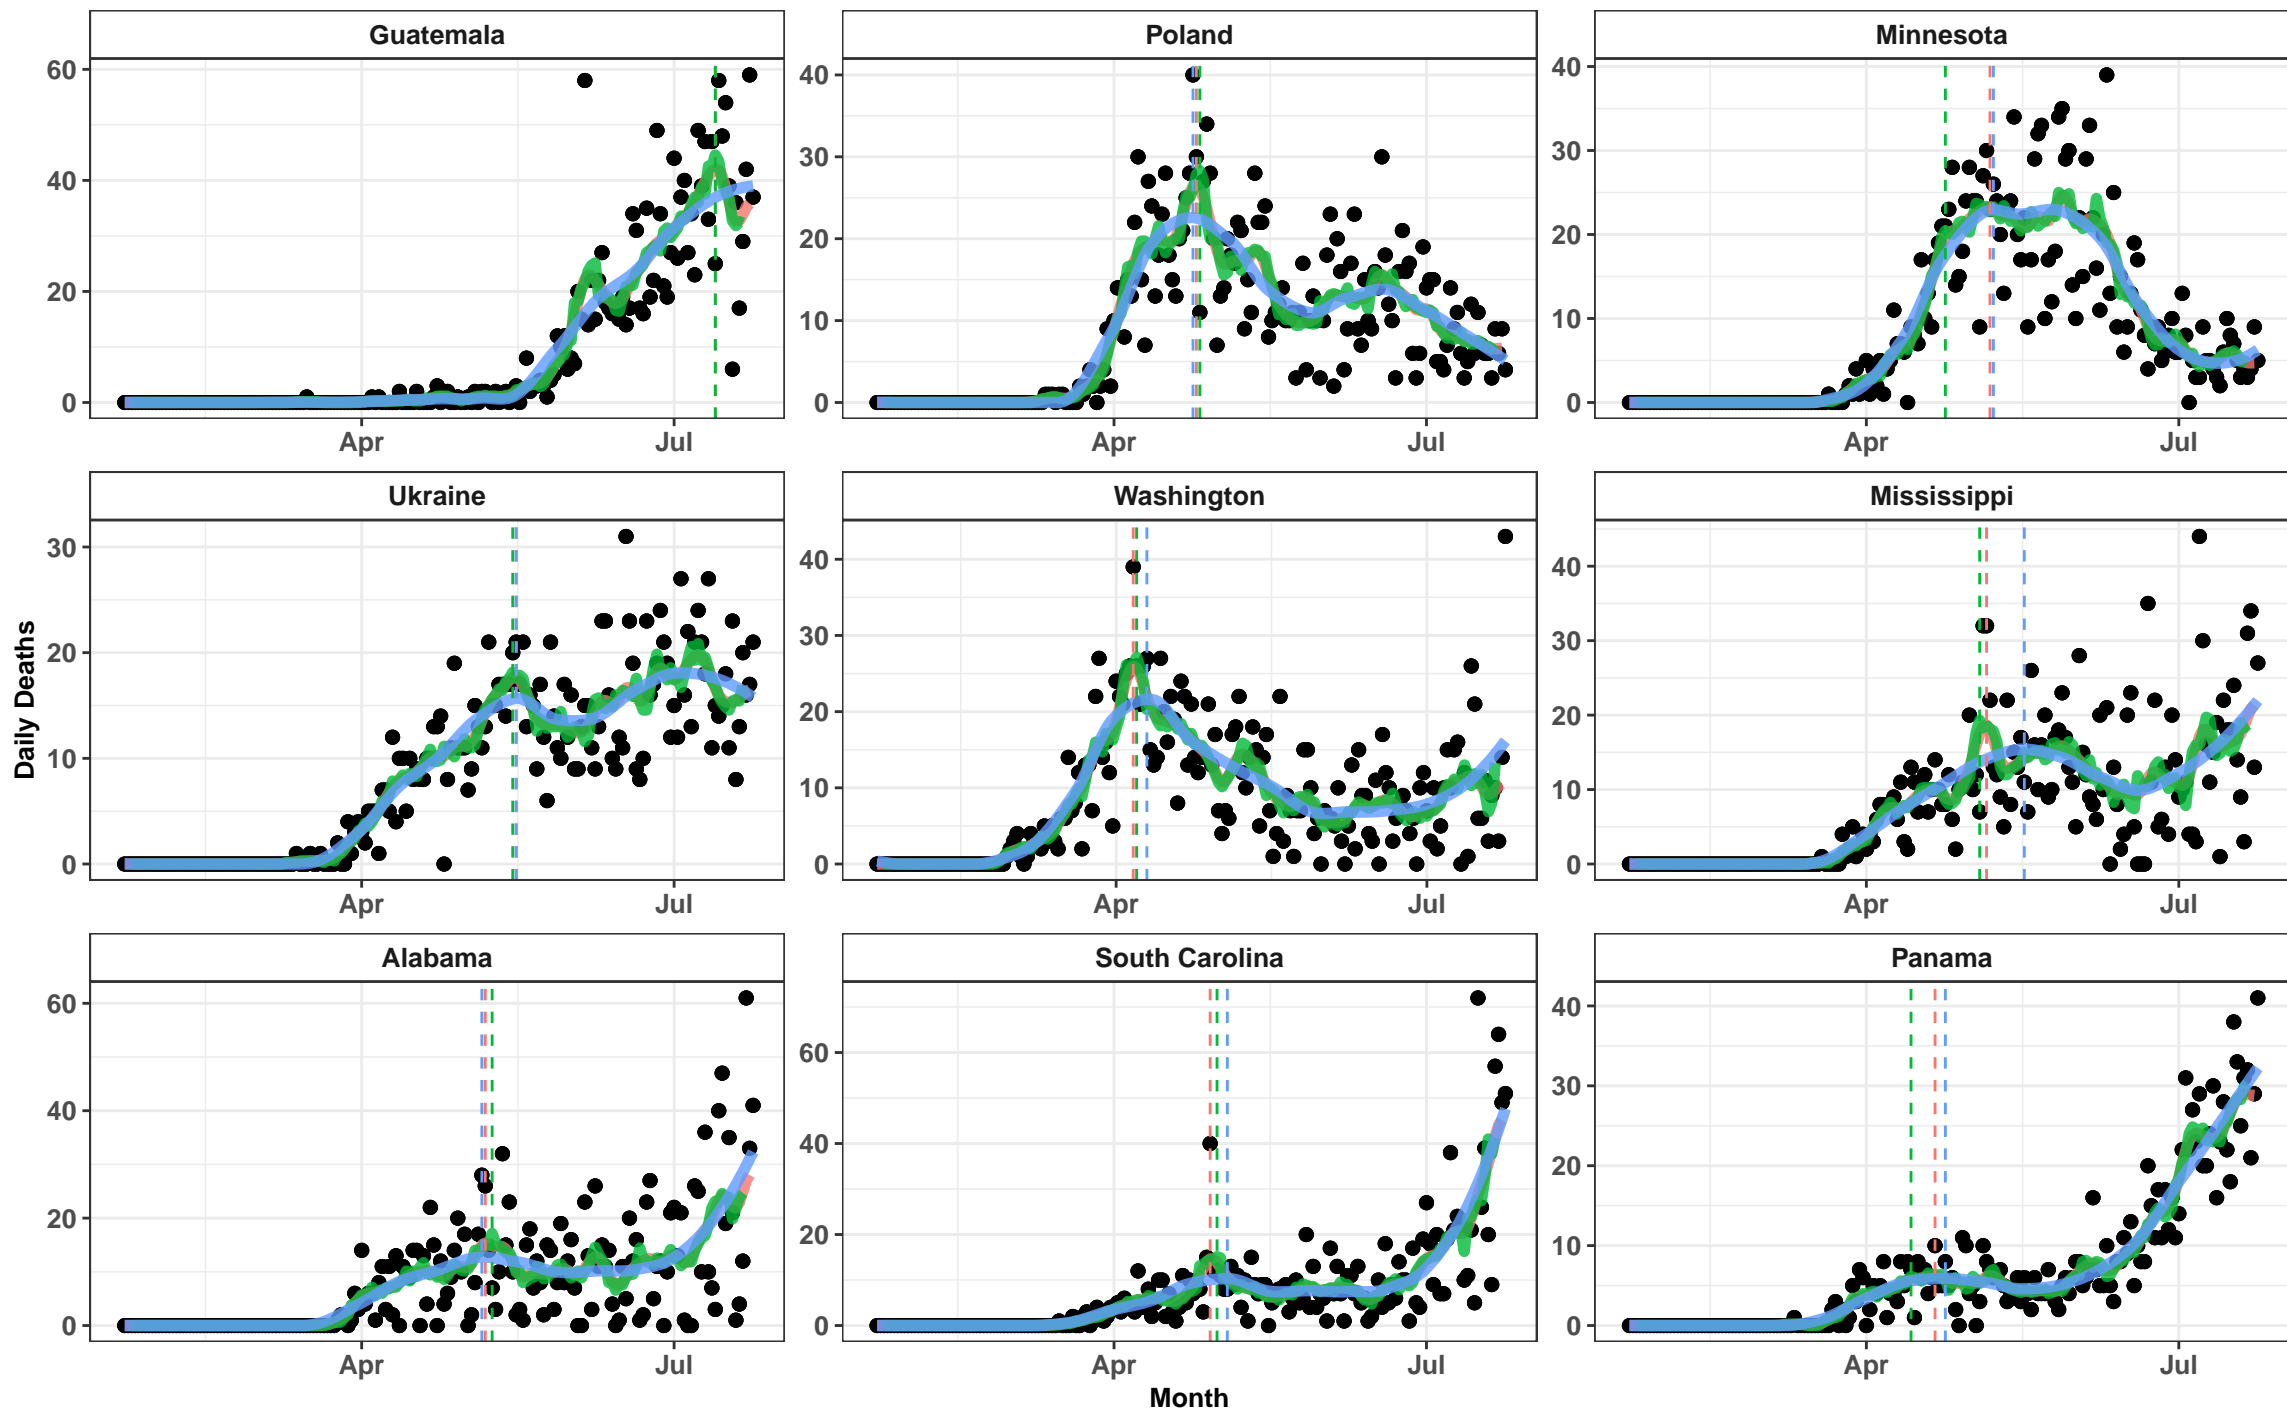

3 X 10 Day Rolling Average 7 Day Rolling Average Loess

Month

3 X 10 Day Rolling Average 7 Day Rolling Average Loess

3 X 10 Day Rolling Average 7 Day Rolling Average Loess

3 X 10 Day Rolling Average 7 Day Rolling Average Loess

3 X 10 Day Rolling Average 7 Day Rolling Average Loess

3 X 10 Day Rolling Average 7 Day Rolling Average Loess

Month

3 X 10 Day Rolling Average 7 Day Rolling Average Loess

3 X 10 Day Rolling Average 7 Day Rolling Average Loess