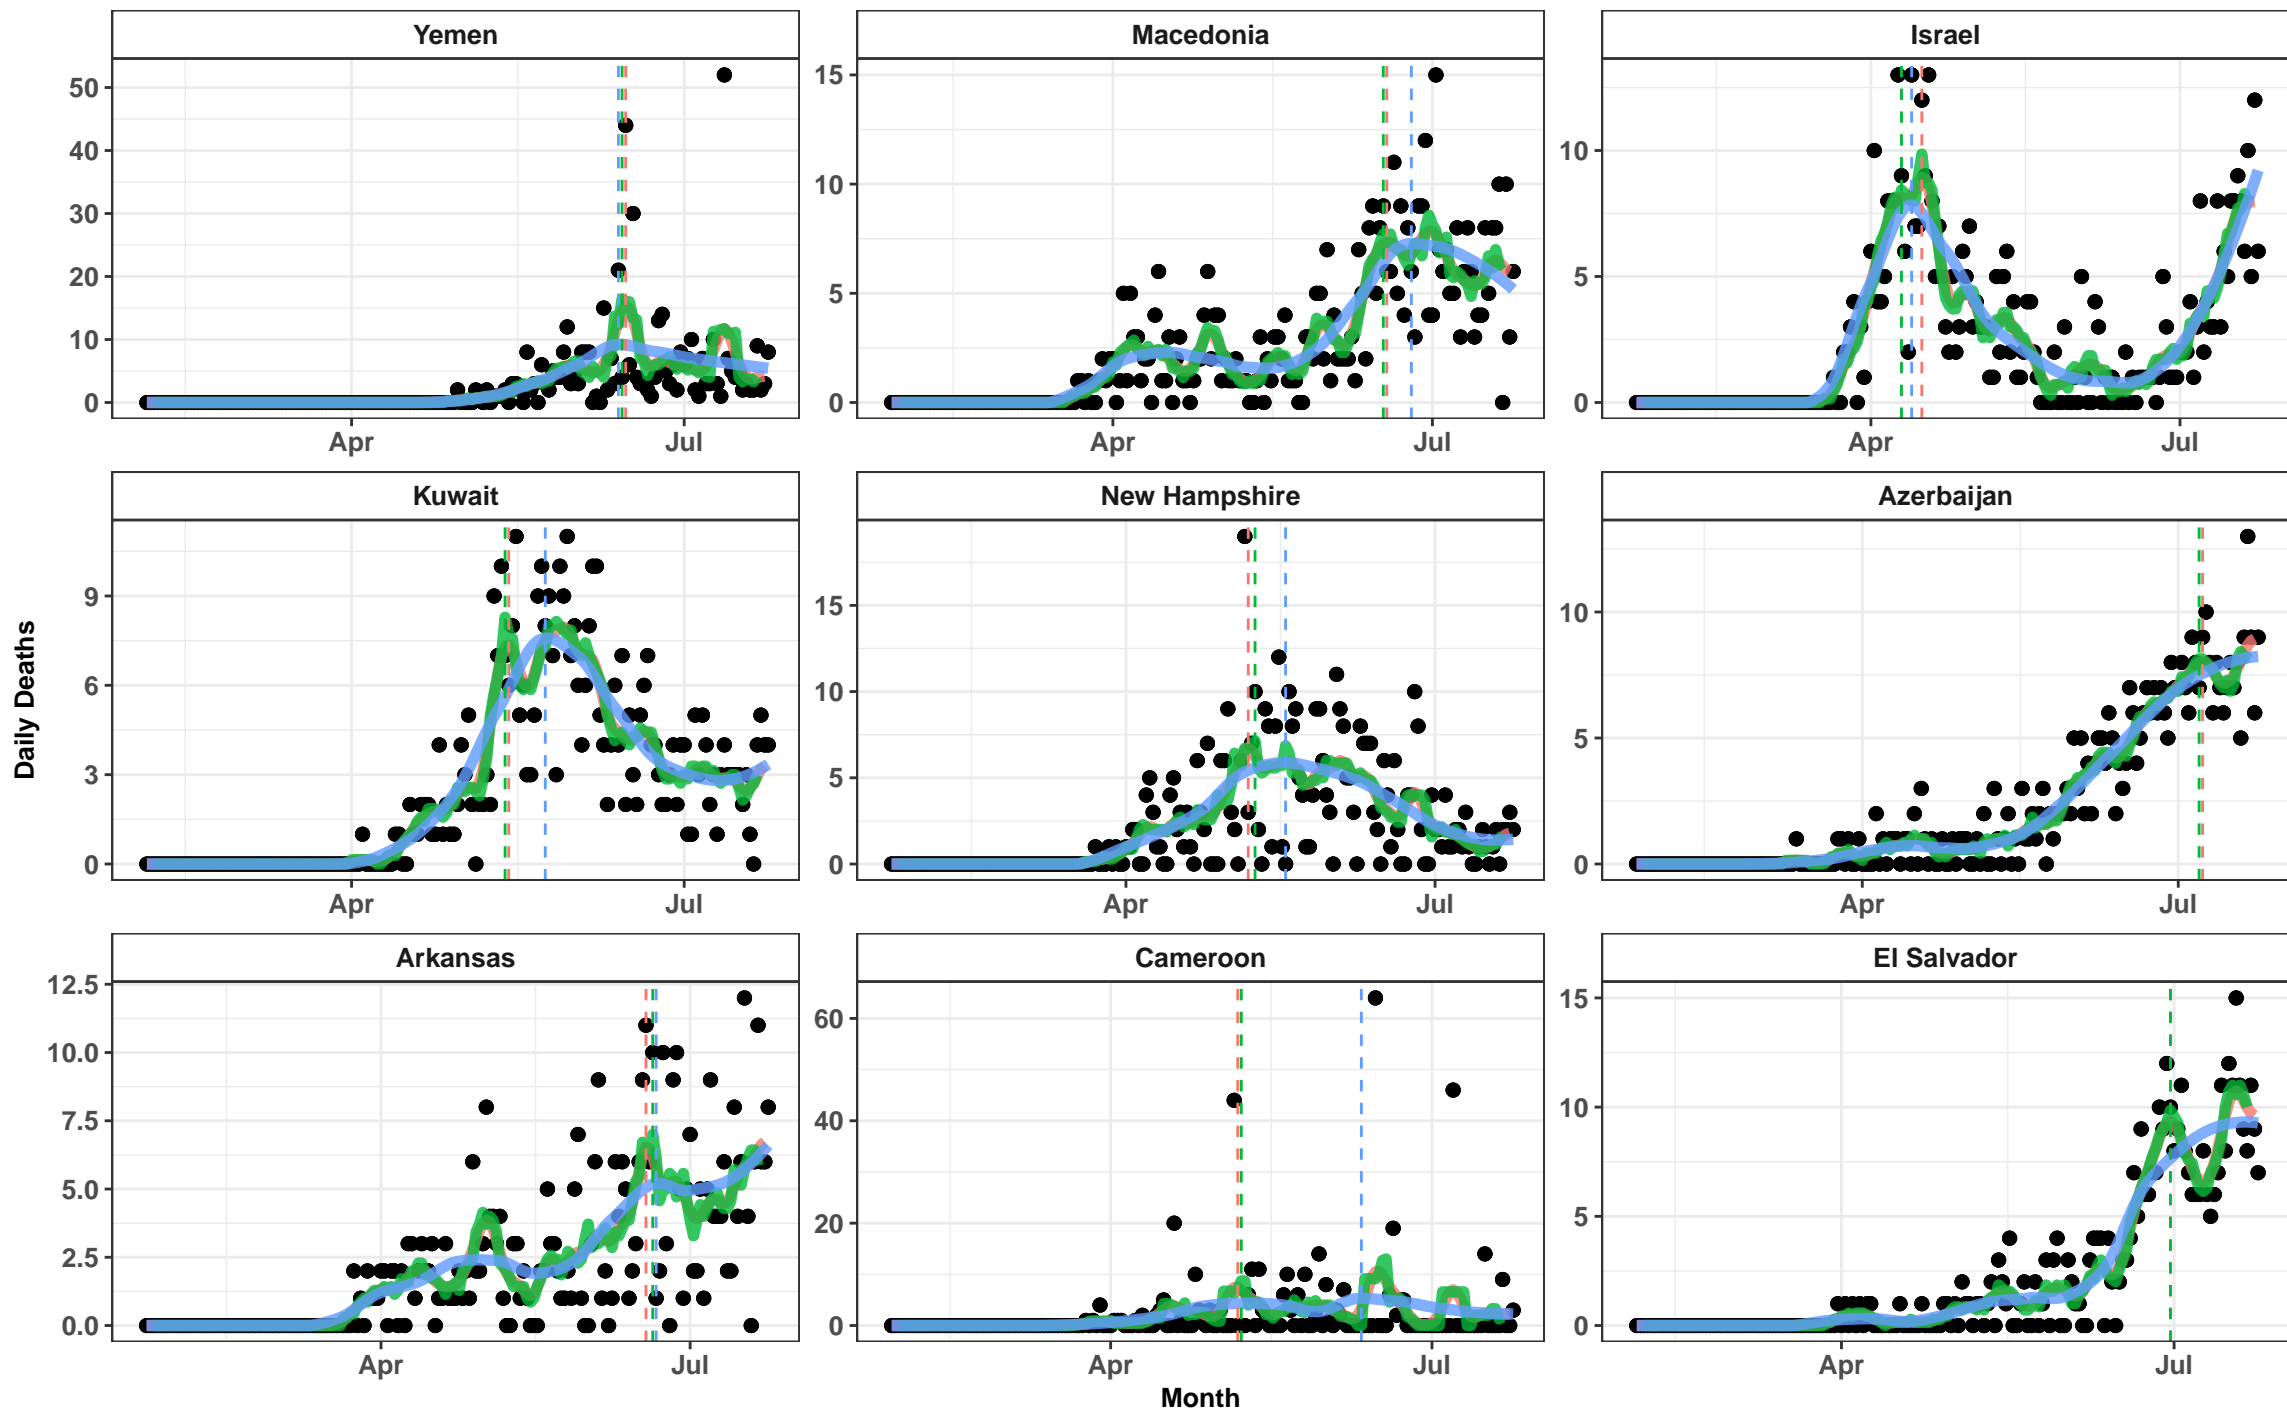

3 X 10 Day Rolling Average 7 Day Rolling Average Loess

Month

3 X 10 Day Rolling Average 7 Day Rolling Average Loess

3 X 10 Day Rolling Average 7 Day Rolling Average Loess

3 X 10 Day Rolling Average 7 Day Rolling Average Loess

3 X 10 Day Rolling Average 7 Day Rolling Average Loess

3 X 10 Day Rolling Average 7 Day Rolling Average Loess

Month

3 X 10 Day Rolling Average 7 Day Rolling Average Loess

3 X 10 Day Rolling Average 7 Day Rolling Average Loess