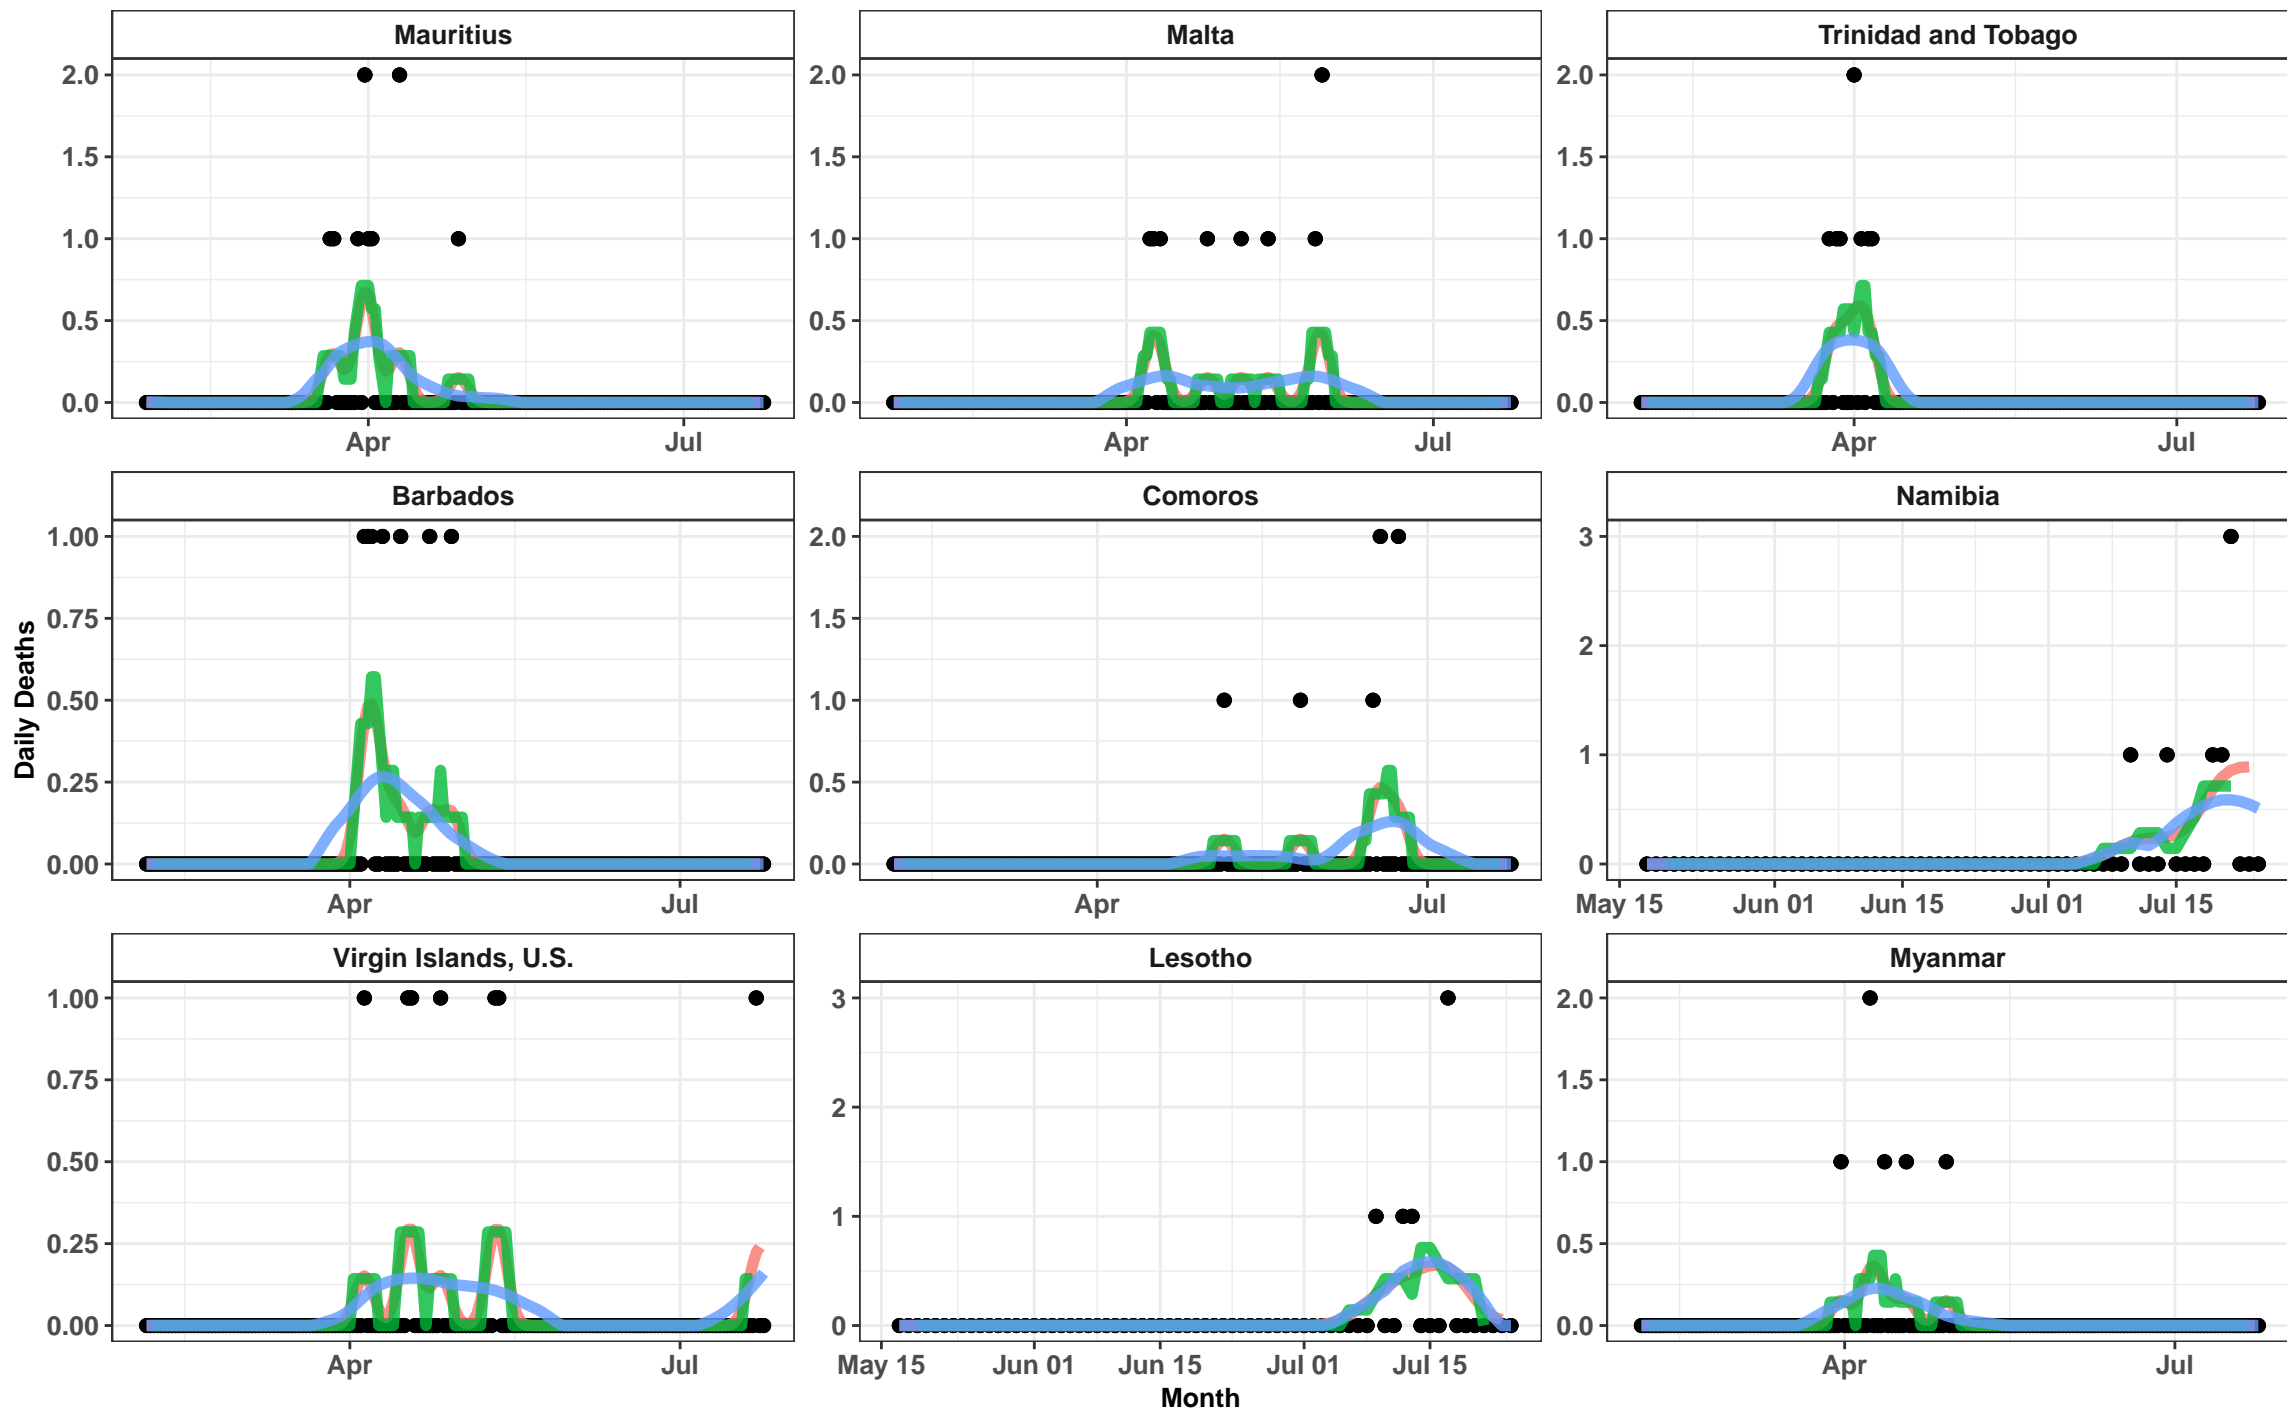

3 X 10 Day Rolling Average 7 Day Rolling Average Loess

3 X 10 Day Rolling Average 7 Day Rolling Average Loess

Month

3 X 10 Day Rolling Average 7 Day Rolling Average Loess

3 X 10 Day Rolling Average 7 Day Rolling Average Loess

Month

3 X 10 Day Rolling Average 7 Day Rolling Average Loess

Month