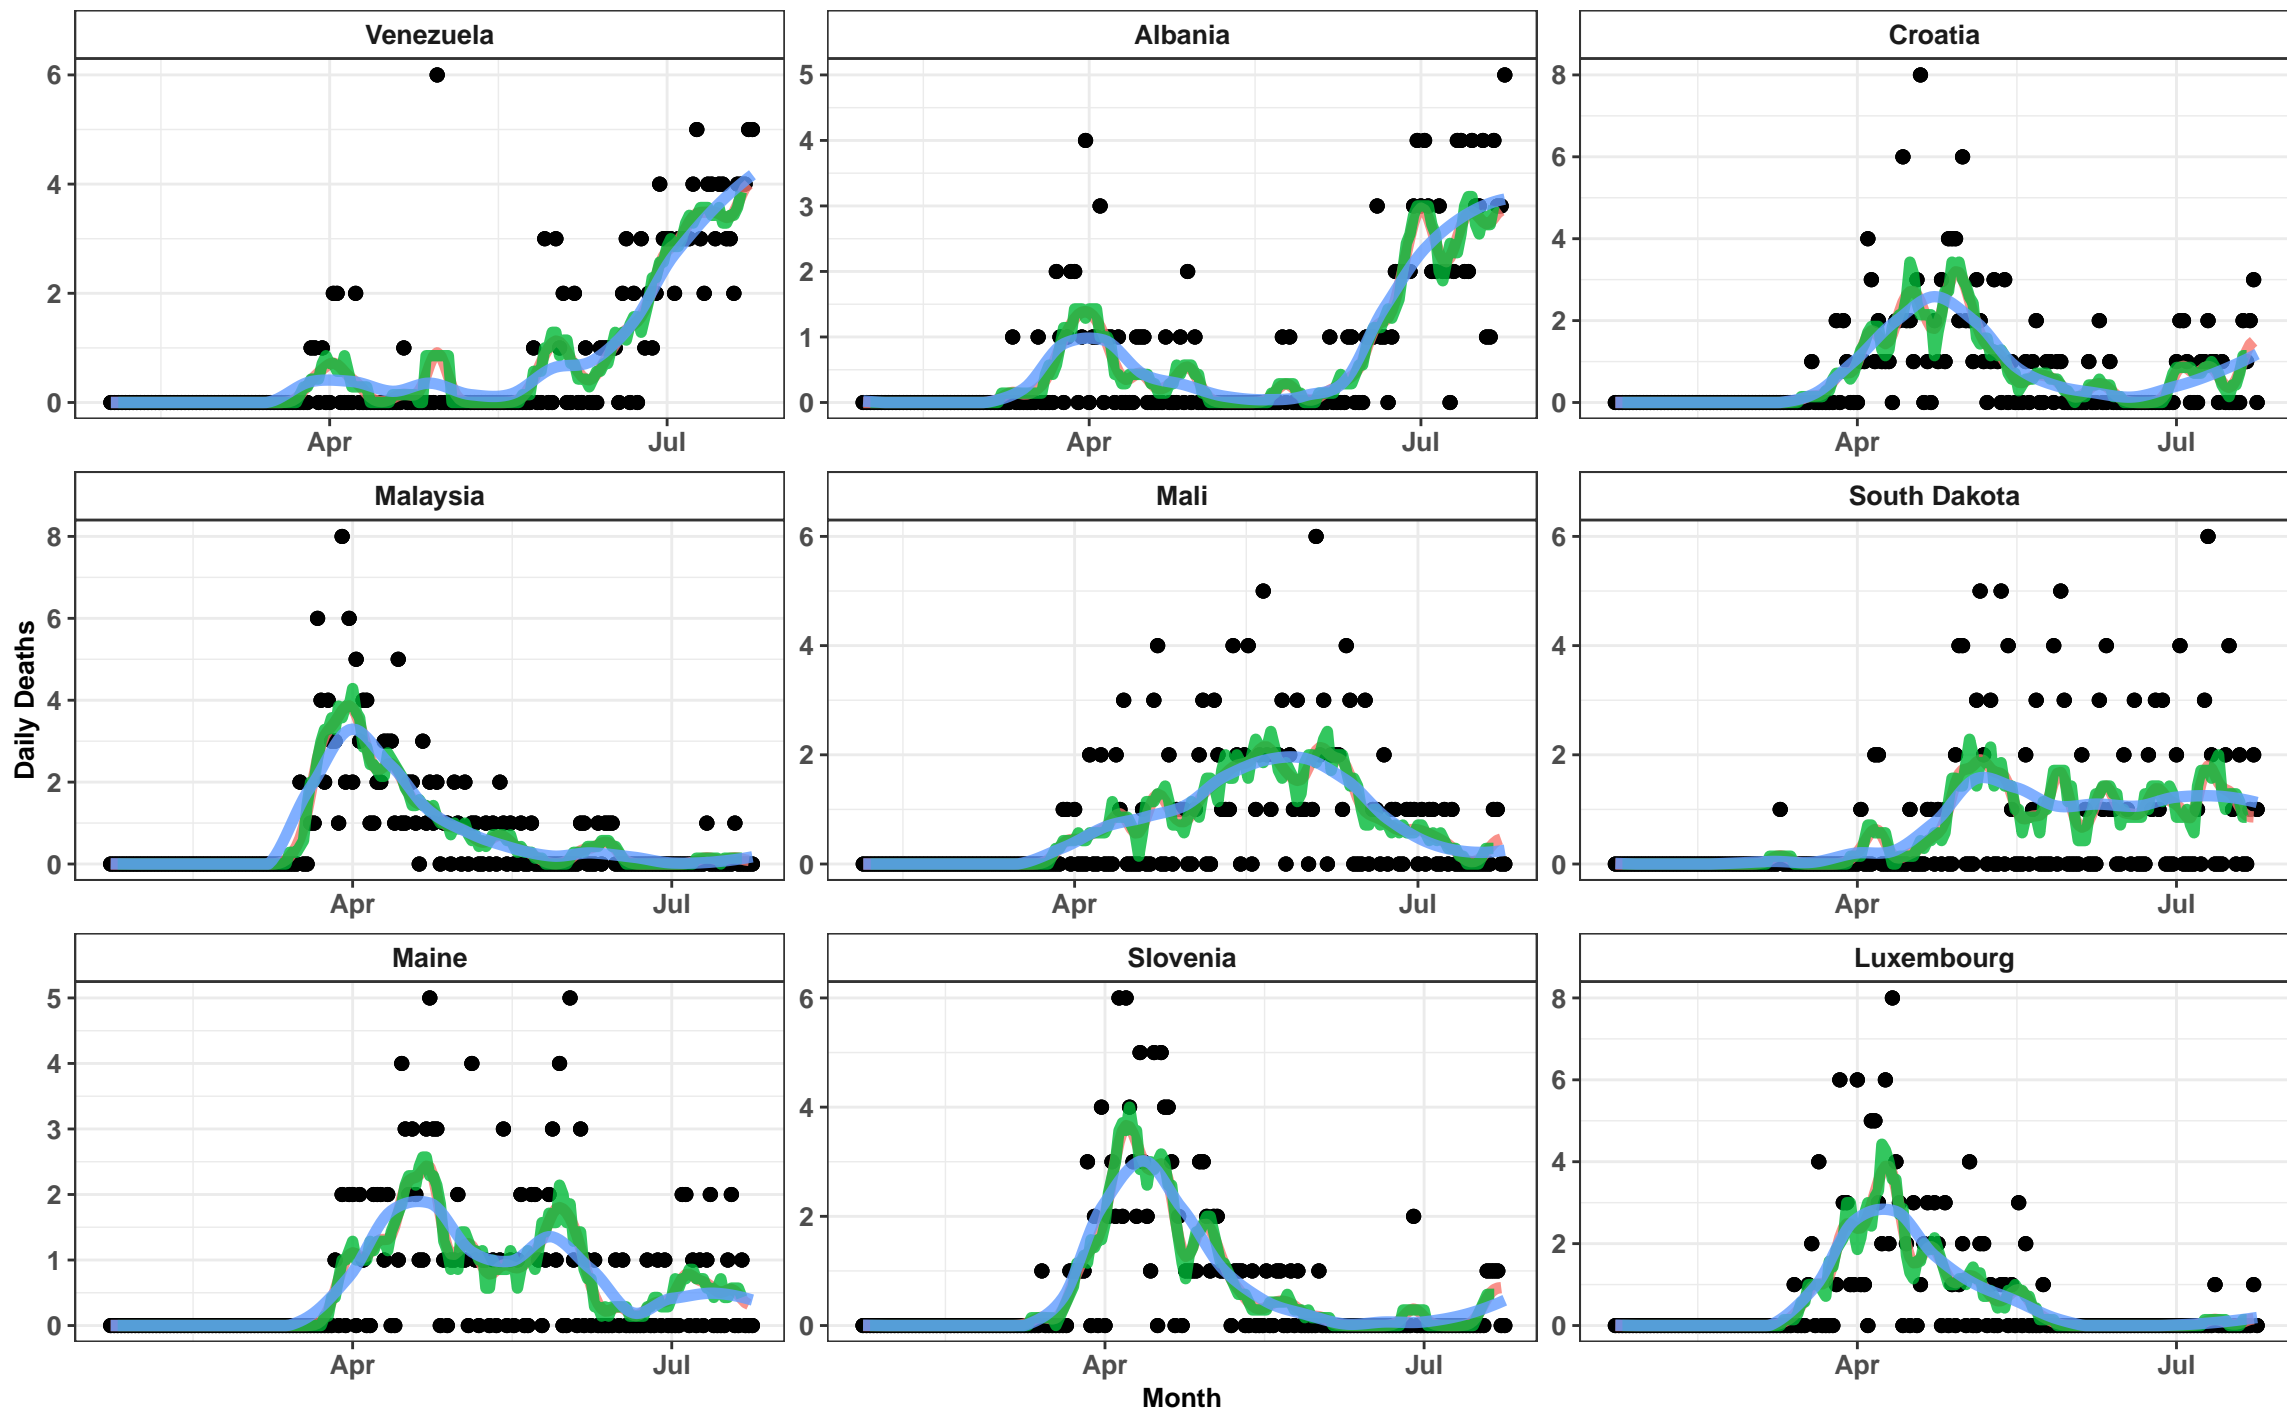

3 X 10 Day Rolling Average 7 Day Rolling Average Loess

3 X 10 Day Rolling Average 7 Day Rolling Average Loess

Month

3 X 10 Day Rolling Average 7 Day Rolling Average Loess

3 X 10 Day Rolling Average 7 Day Rolling Average Loess