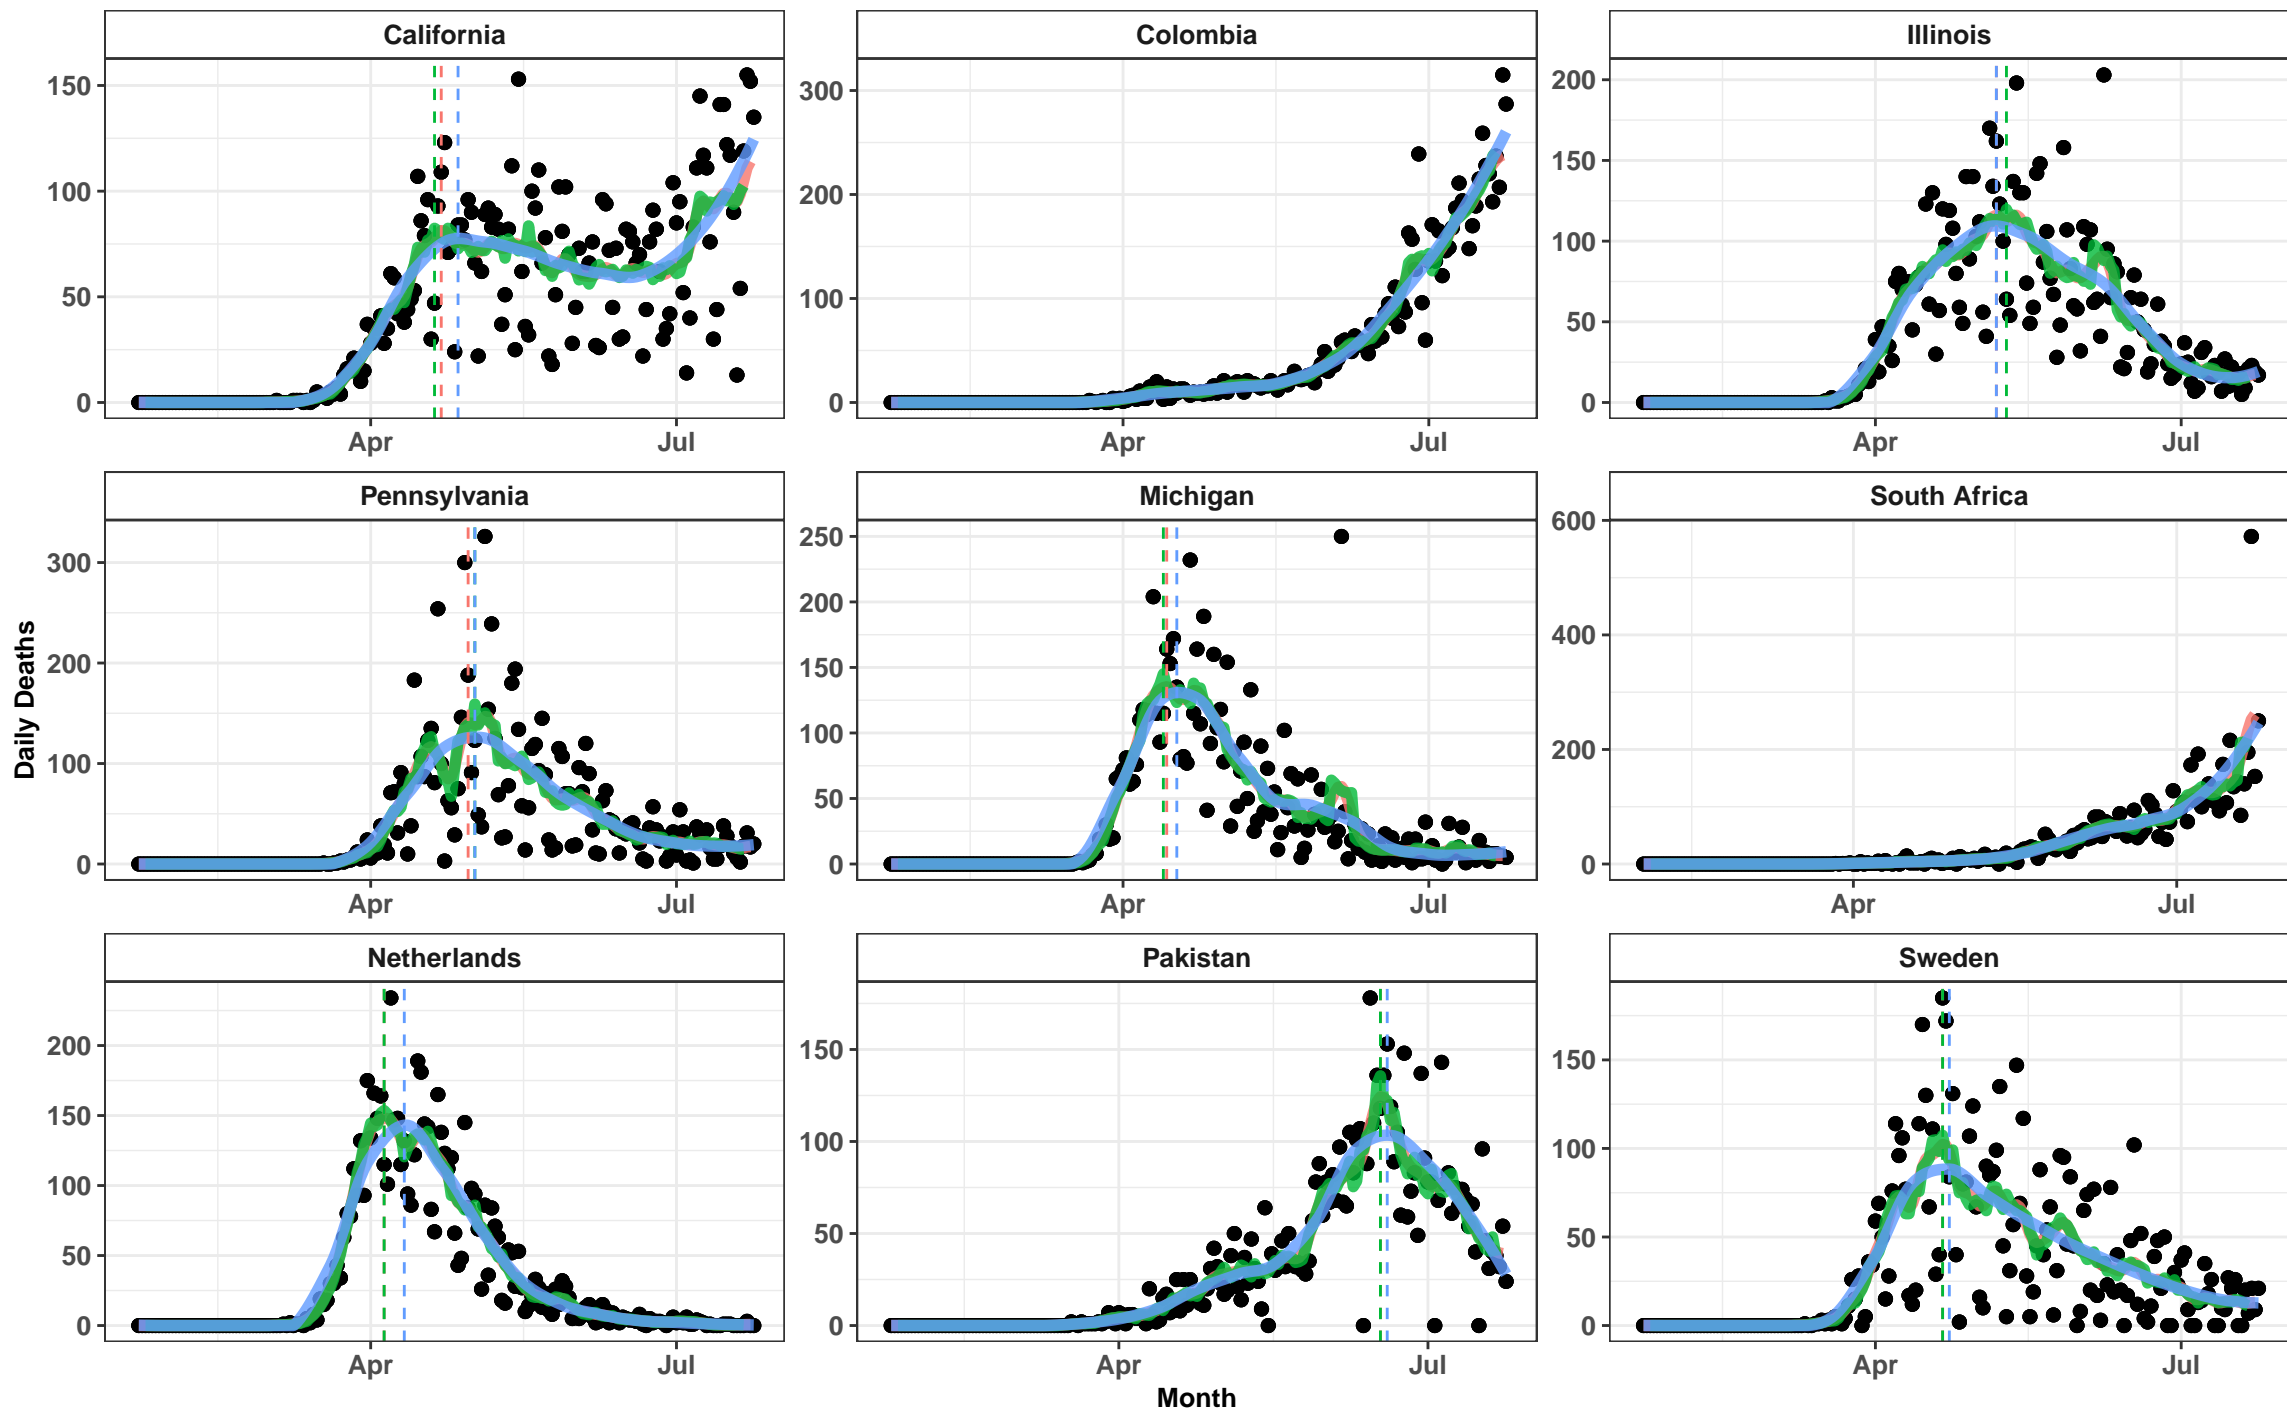

3 X 10 Day Rolling Average 7 Day Rolling Average Loess

Month

3 X 10 Day Rolling Average 7 Day Rolling Average Loess

3 X 10 Day Rolling Average 7 Day Rolling Average Loess

3 X 10 Day Rolling Average 7 Day Rolling Average Loess

3 X 10 Day Rolling Average 7 Day Rolling Average Loess

3 X 10 Day Rolling Average 7 Day Rolling Average Loess

Month

3 X 10 Day Rolling Average 7 Day Rolling Average Loess

3 X 10 Day Rolling Average 7 Day Rolling Average Loess