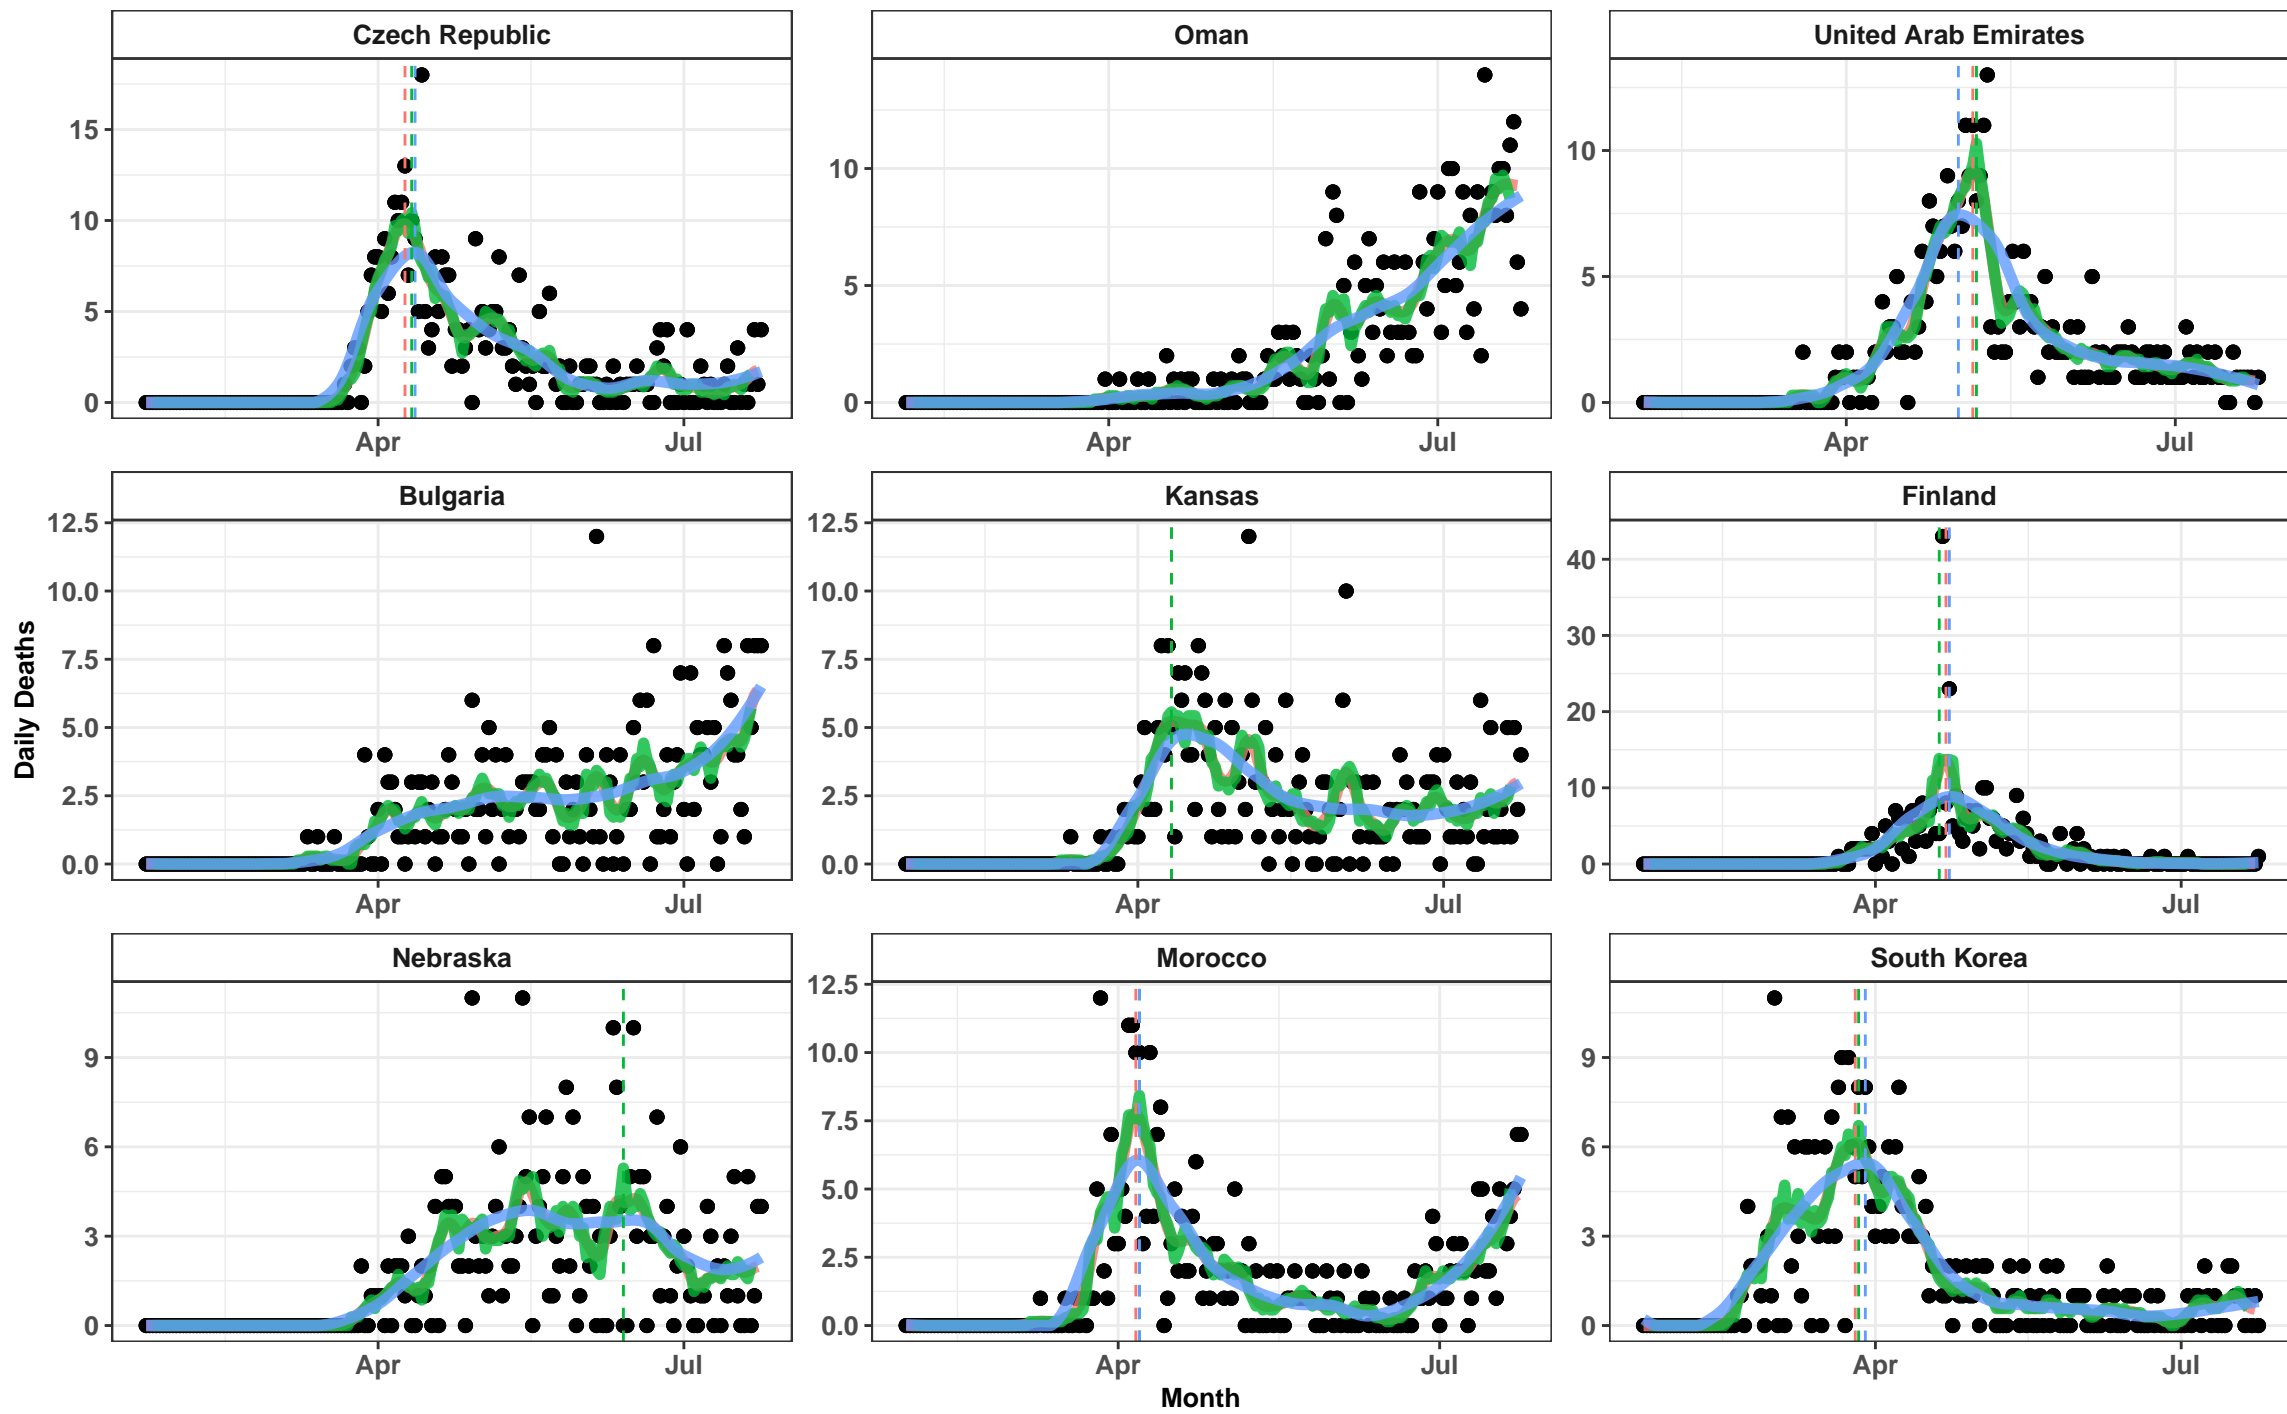

3 X 10 Day Rolling Average 7 Day Rolling Average Loess

Month

3 X 10 Day Rolling Average 7 Day Rolling Average Loess

3 X 10 Day Rolling Average 7 Day Rolling Average Loess

3 X 10 Day Rolling Average 7 Day Rolling Average Loess

3 X 10 Day Rolling Average 7 Day Rolling Average Loess

3 X 10 Day Rolling Average 7 Day Rolling Average Loess

Month

3 X 10 Day Rolling Average 7 Day Rolling Average Loess

3 X 10 Day Rolling Average 7 Day Rolling Average Loess