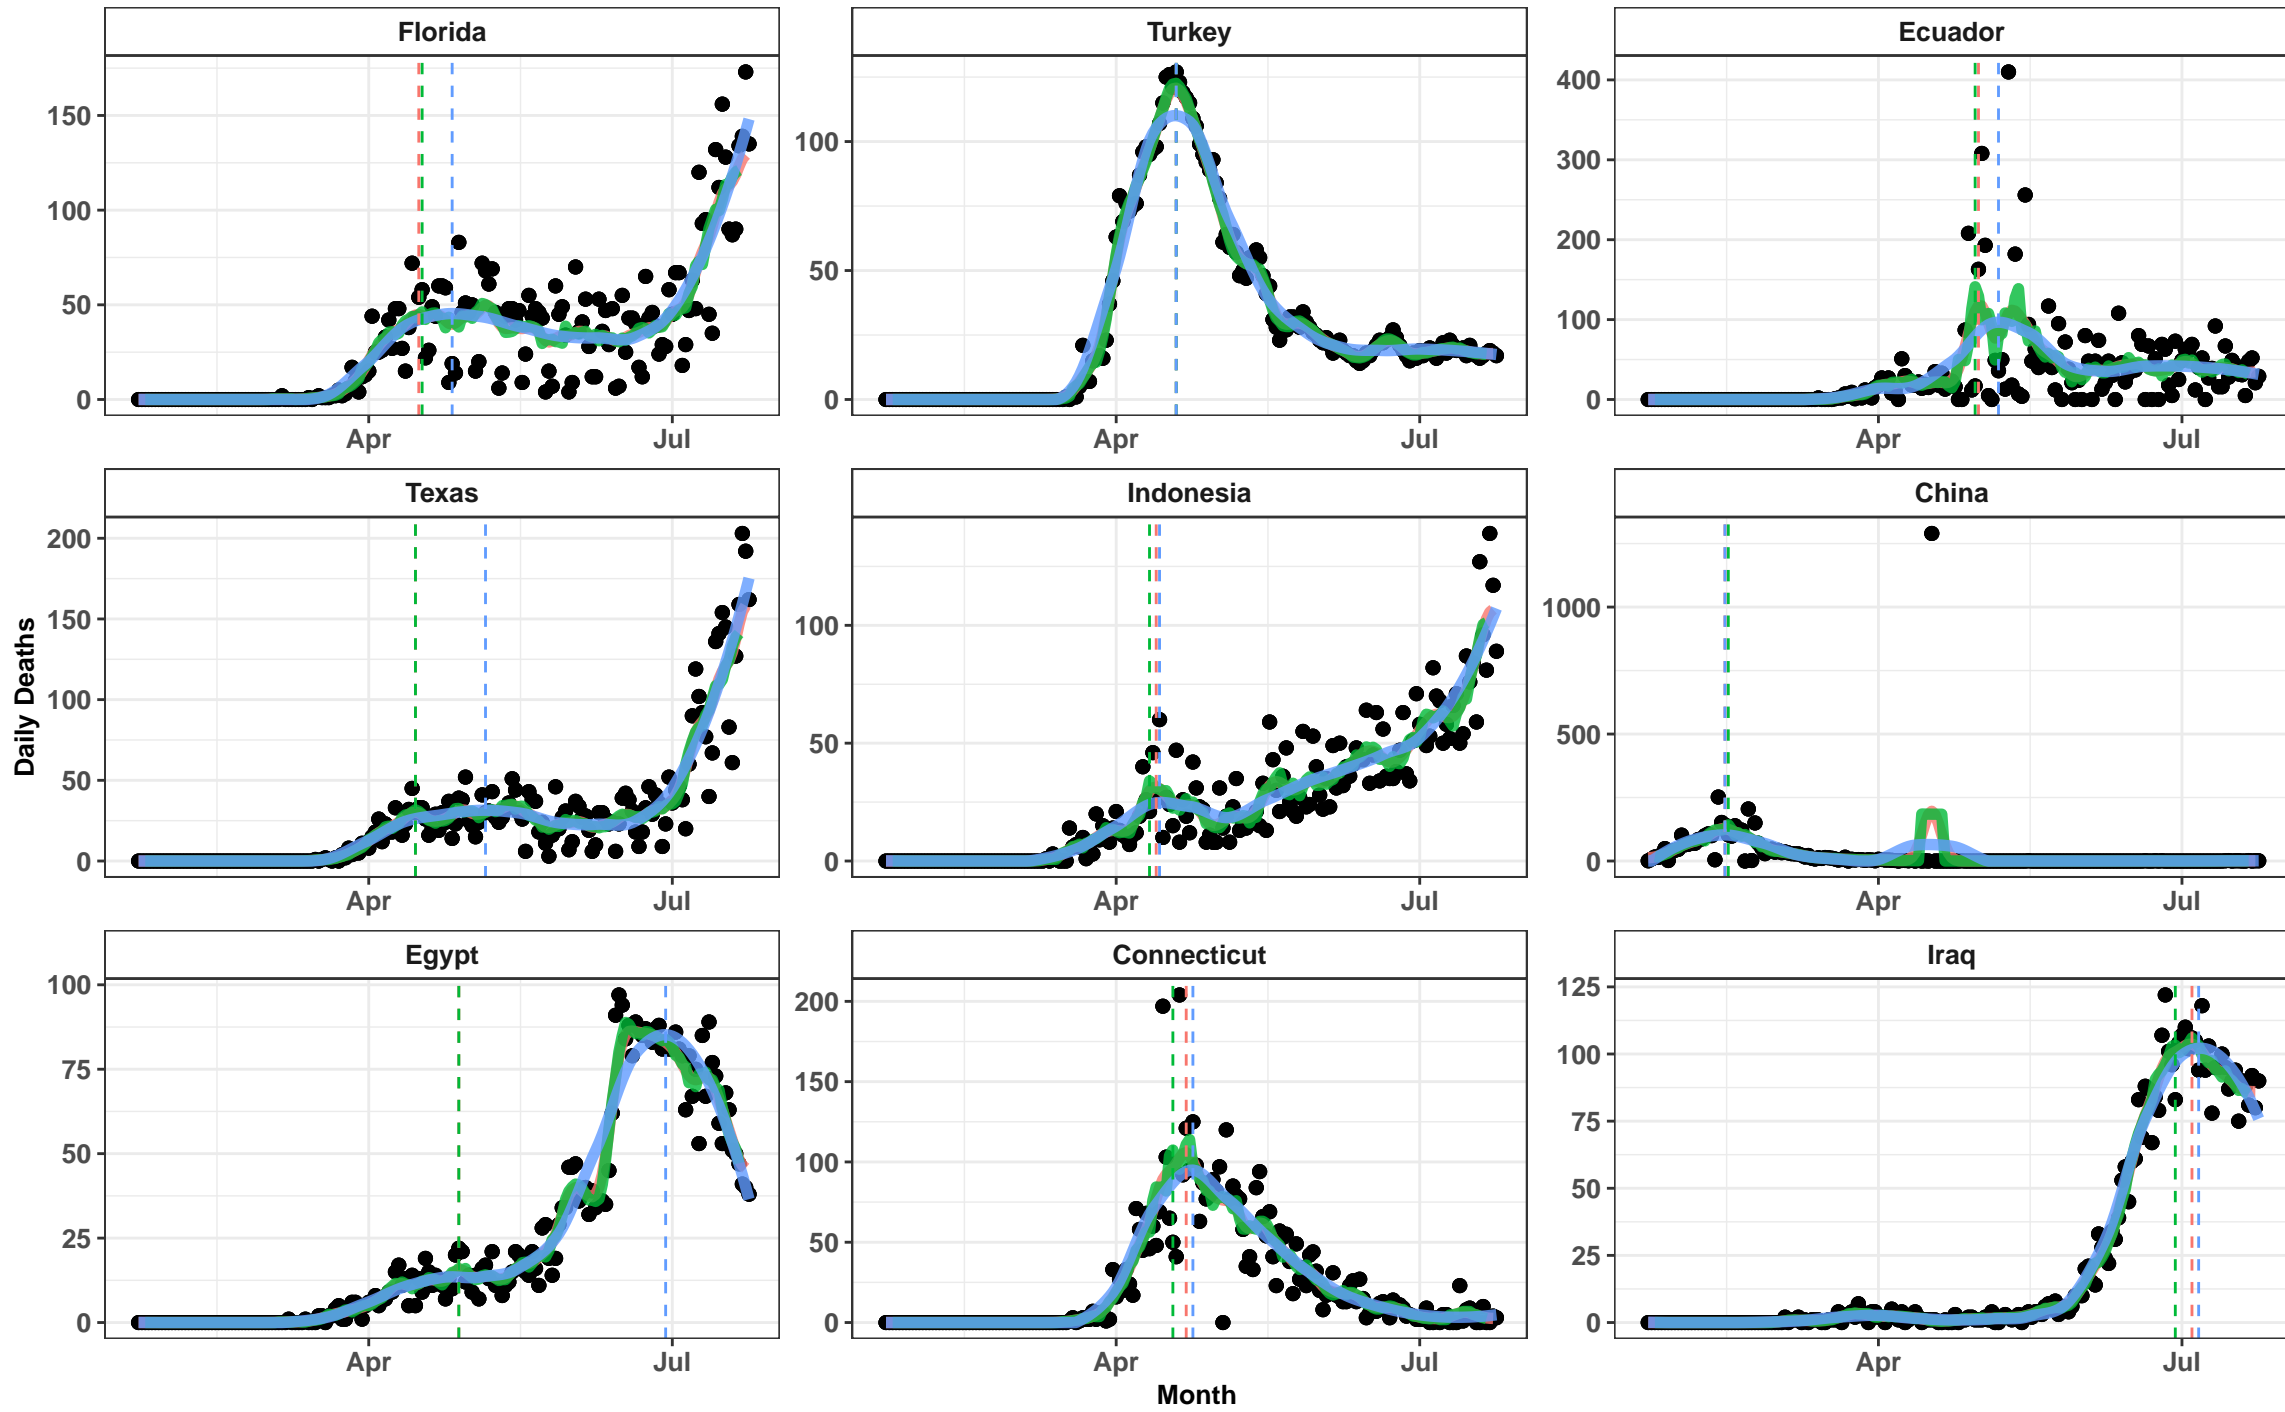

3 X 10 Day Rolling Average 7 Day Rolling Average Loess

Month

3 X 10 Day Rolling Average 7 Day Rolling Average Loess

3 X 10 Day Rolling Average 7 Day Rolling Average Loess

3 X 10 Day Rolling Average 7 Day Rolling Average Loess

3 X 10 Day Rolling Average 7 Day Rolling Average Loess

3 X 10 Day Rolling Average 7 Day Rolling Average Loess

Month

3 X 10 Day Rolling Average 7 Day Rolling Average Loess

3 X 10 Day Rolling Average 7 Day Rolling Average Loess