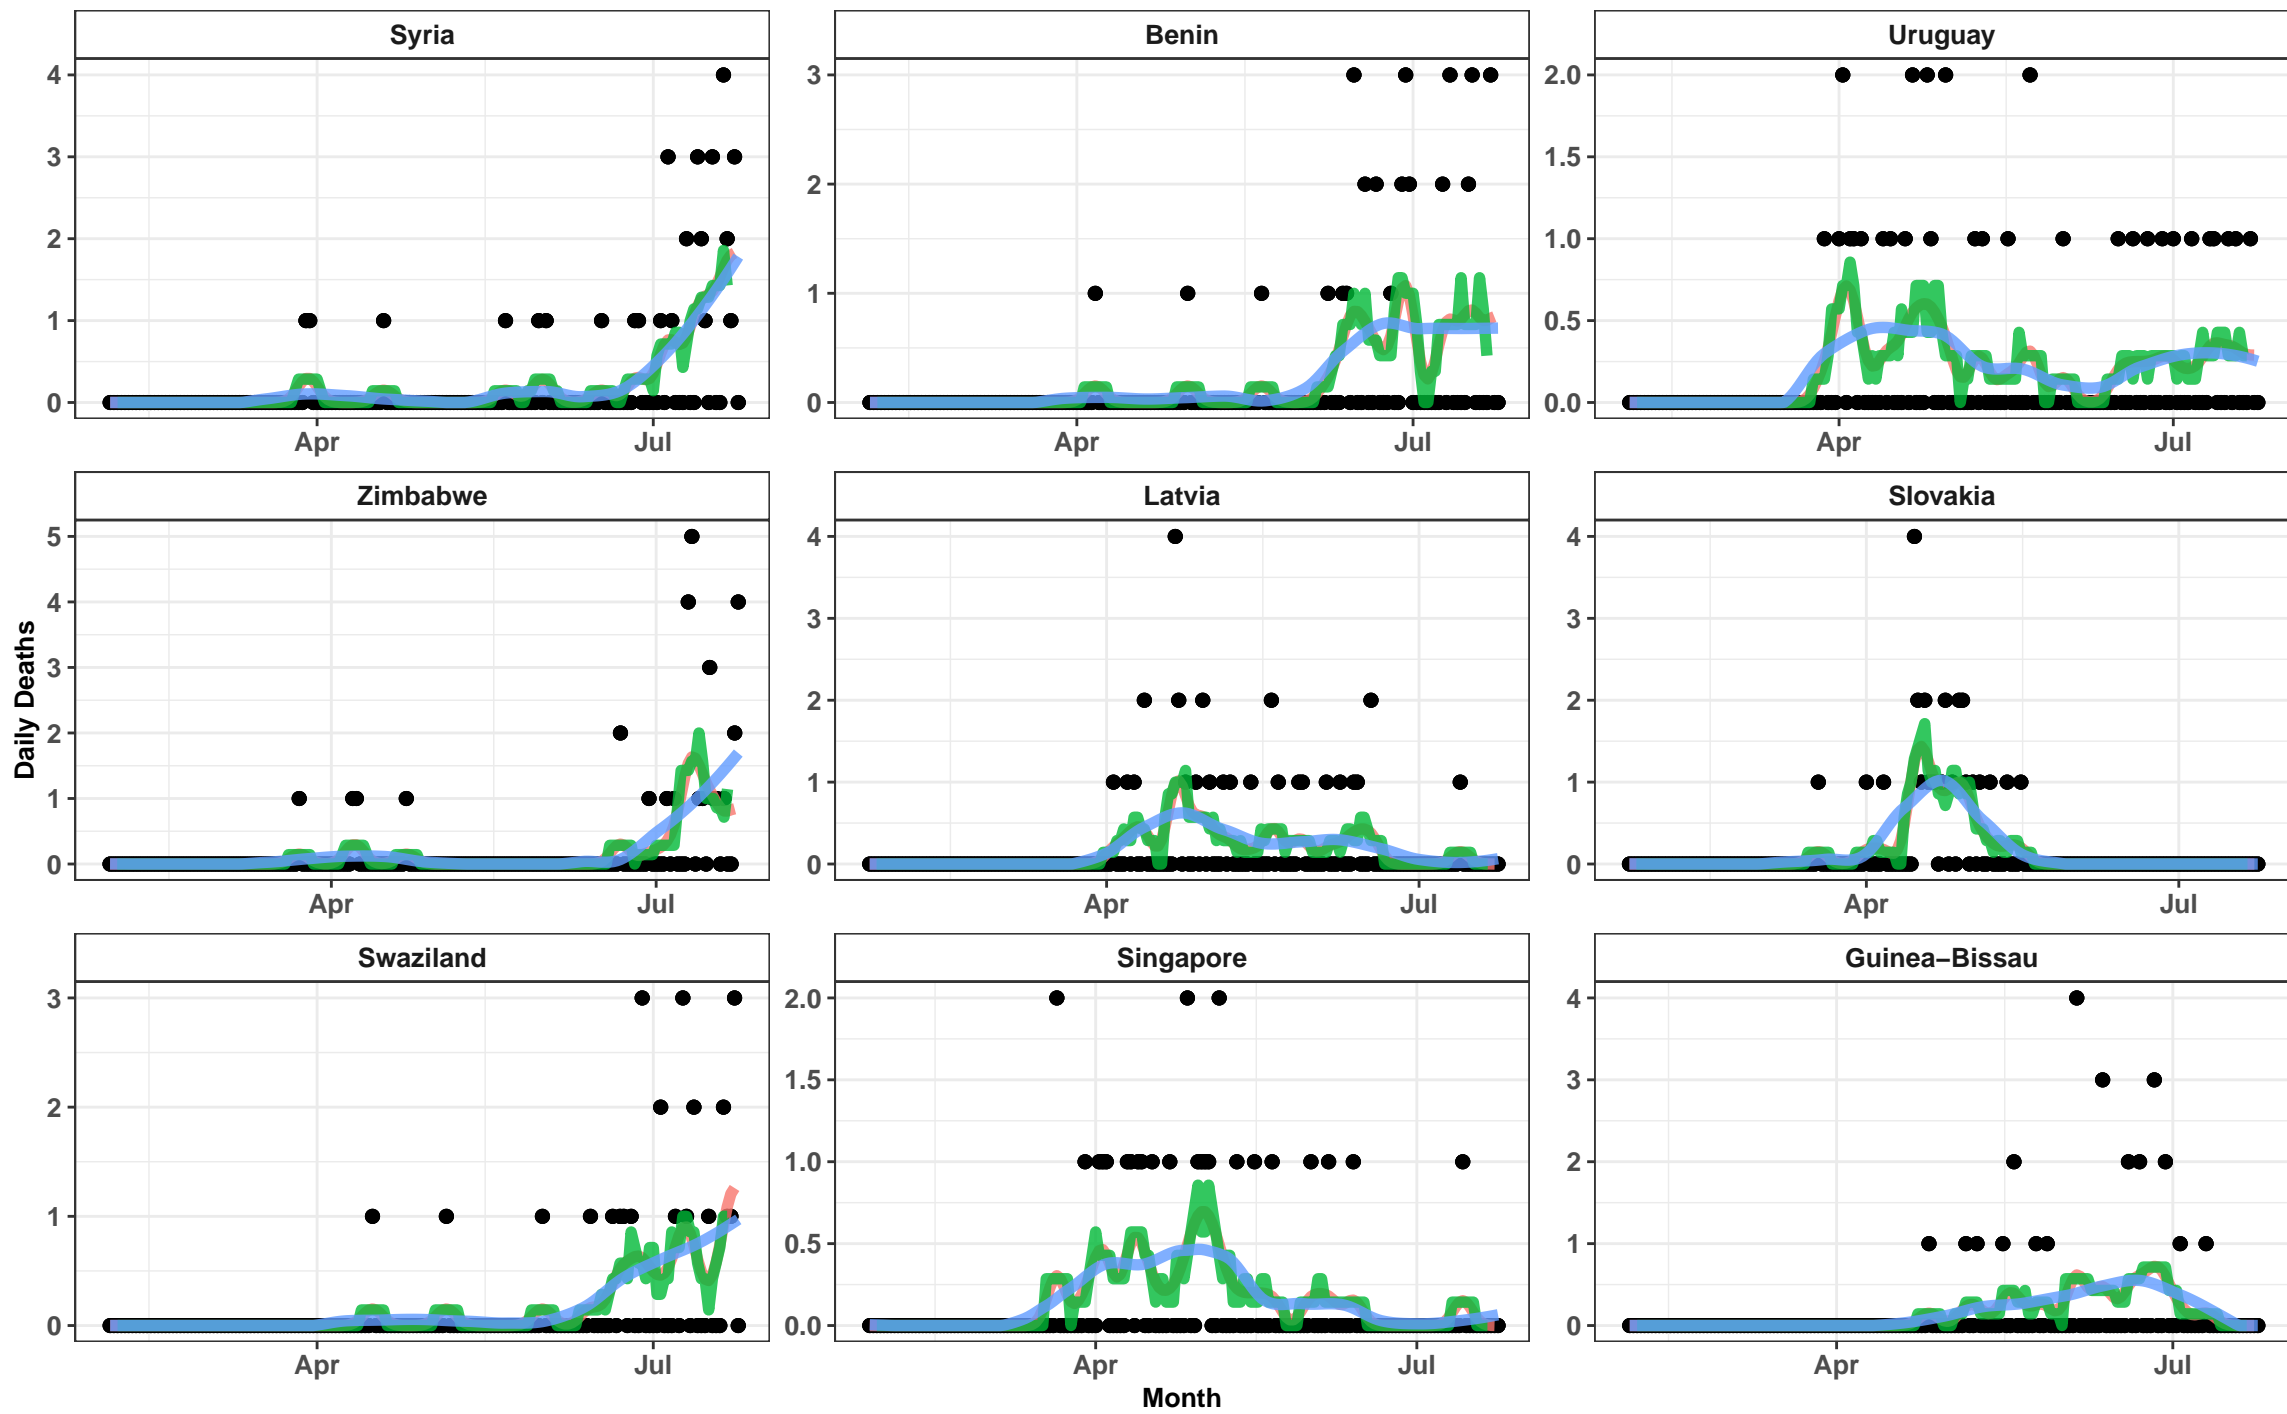

3 X 10 Day Rolling Average 7 Day Rolling Average Loess

3 X 10 Day Rolling Average 7 Day Rolling Average Loess

Month

3 X 10 Day Rolling Average 7 Day Rolling Average Loess

3 X 10 Day Rolling Average 7 Day Rolling Average Loess

Month

3 X 10 Day Rolling Average 7 Day Rolling Average Loess

Month