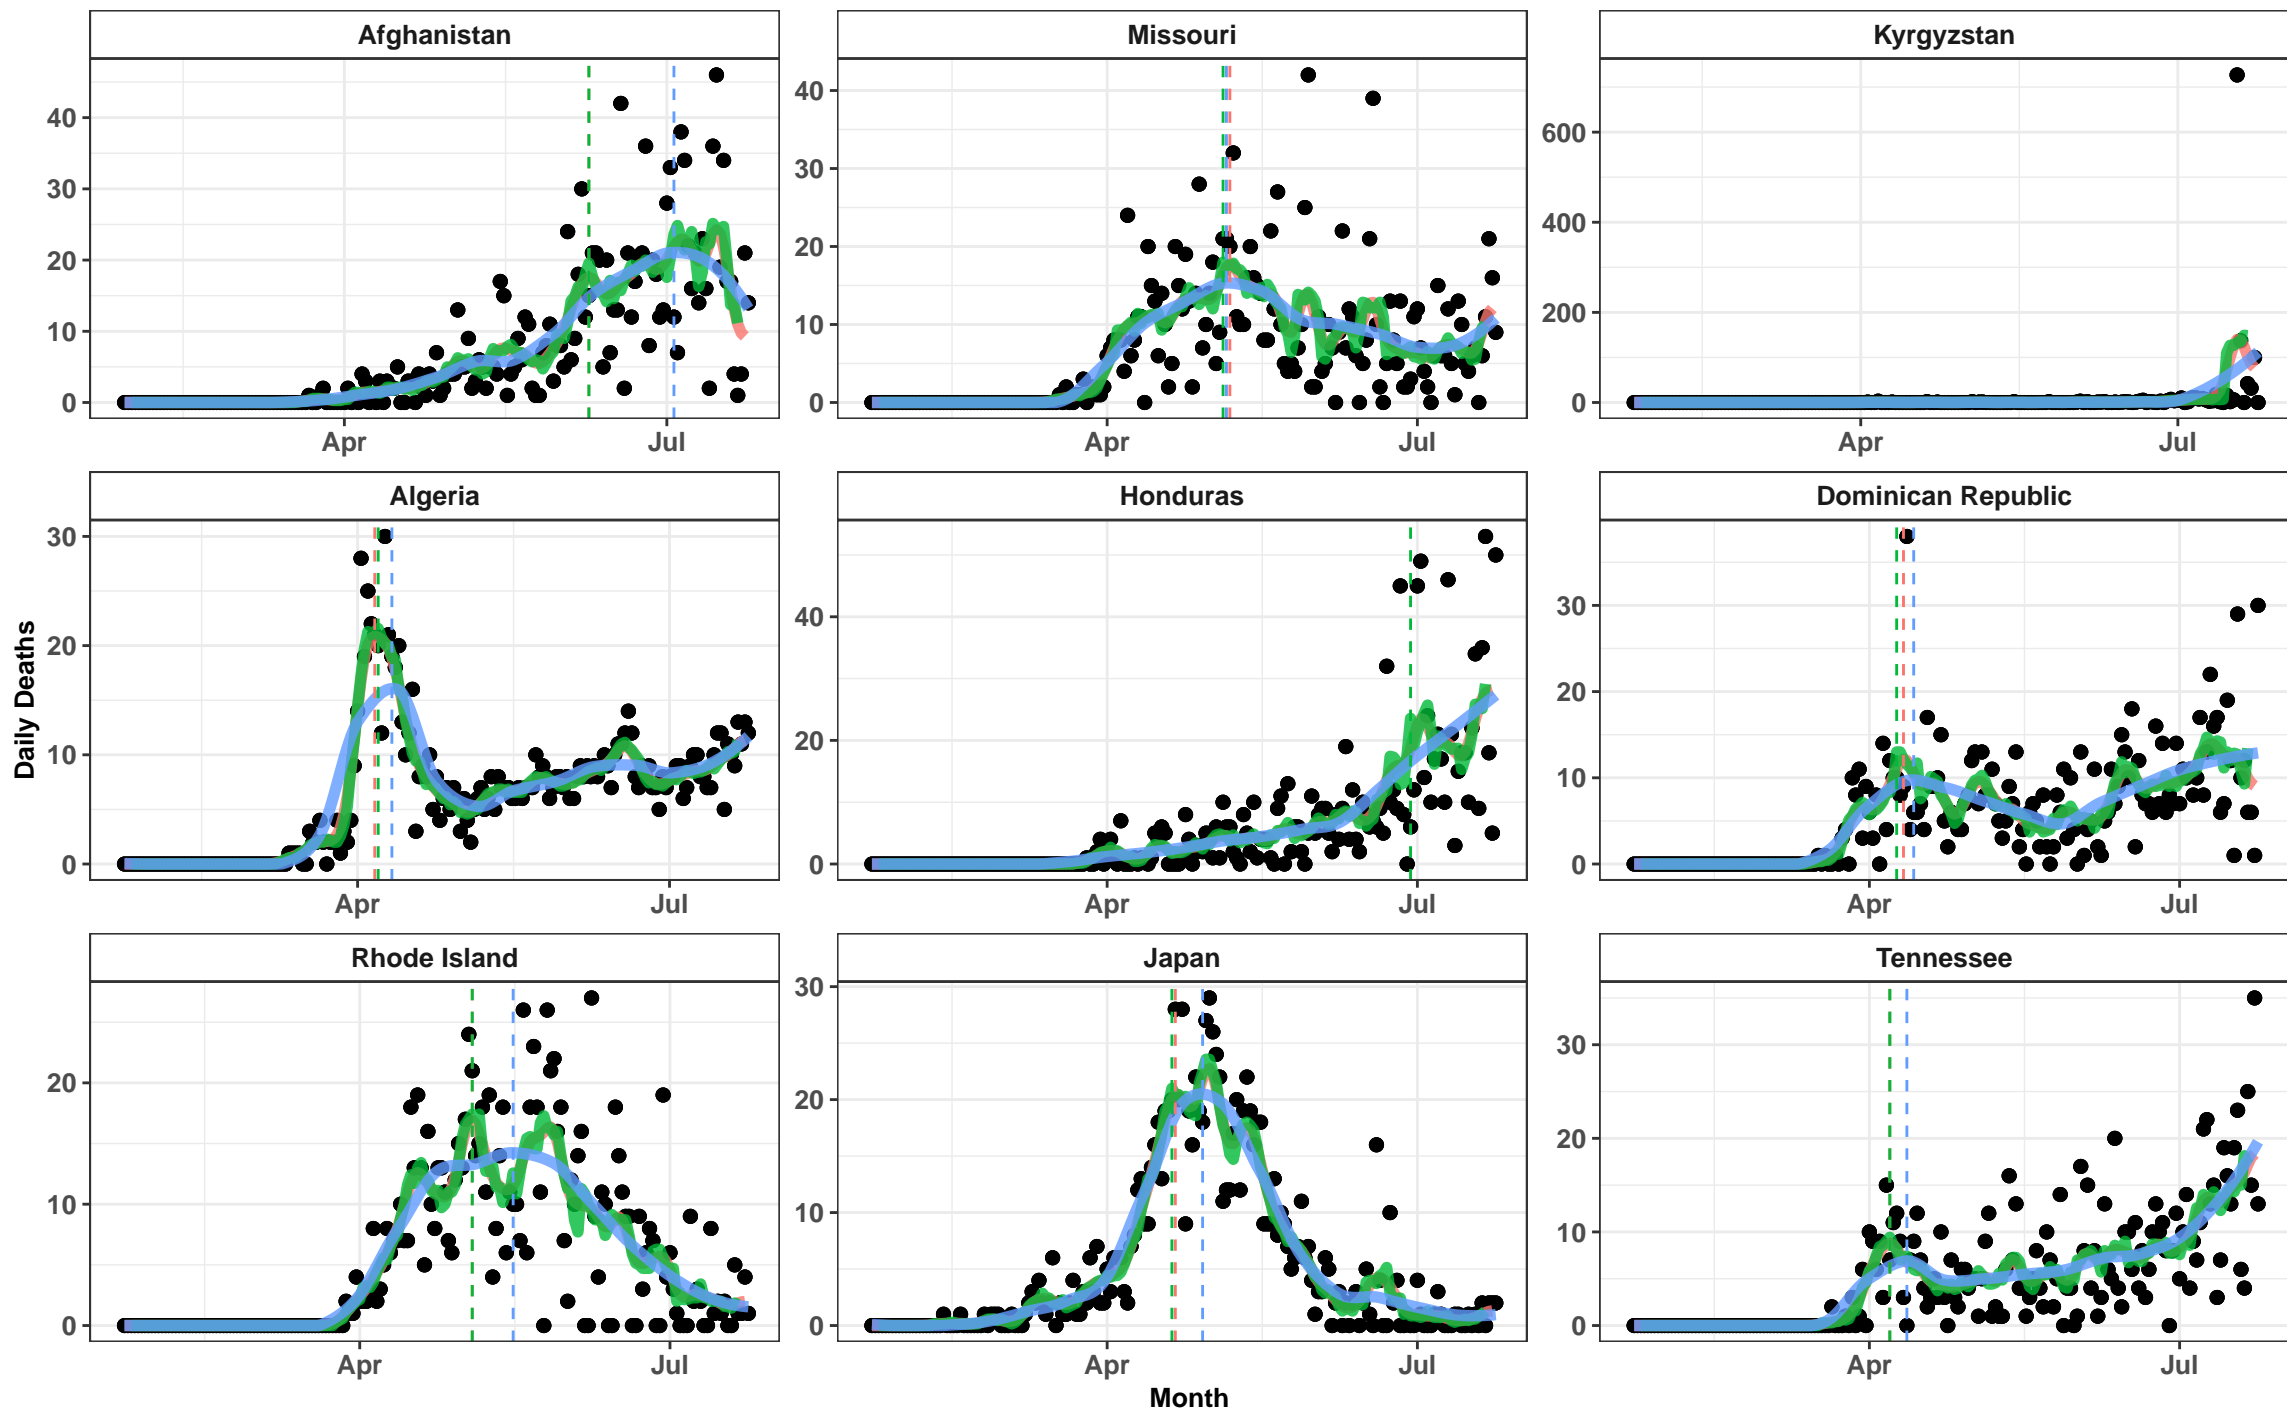

3 X 10 Day Rolling Average 7 Day Rolling Average Loess

Month

3 X 10 Day Rolling Average 7 Day Rolling Average Loess

3 X 10 Day Rolling Average 7 Day Rolling Average Loess

3 X 10 Day Rolling Average 7 Day Rolling Average Loess

3 X 10 Day Rolling Average 7 Day Rolling Average Loess

3 X 10 Day Rolling Average 7 Day Rolling Average Loess

Month

3 X 10 Day Rolling Average 7 Day Rolling Average Loess

3 X 10 Day Rolling Average 7 Day Rolling Average Loess