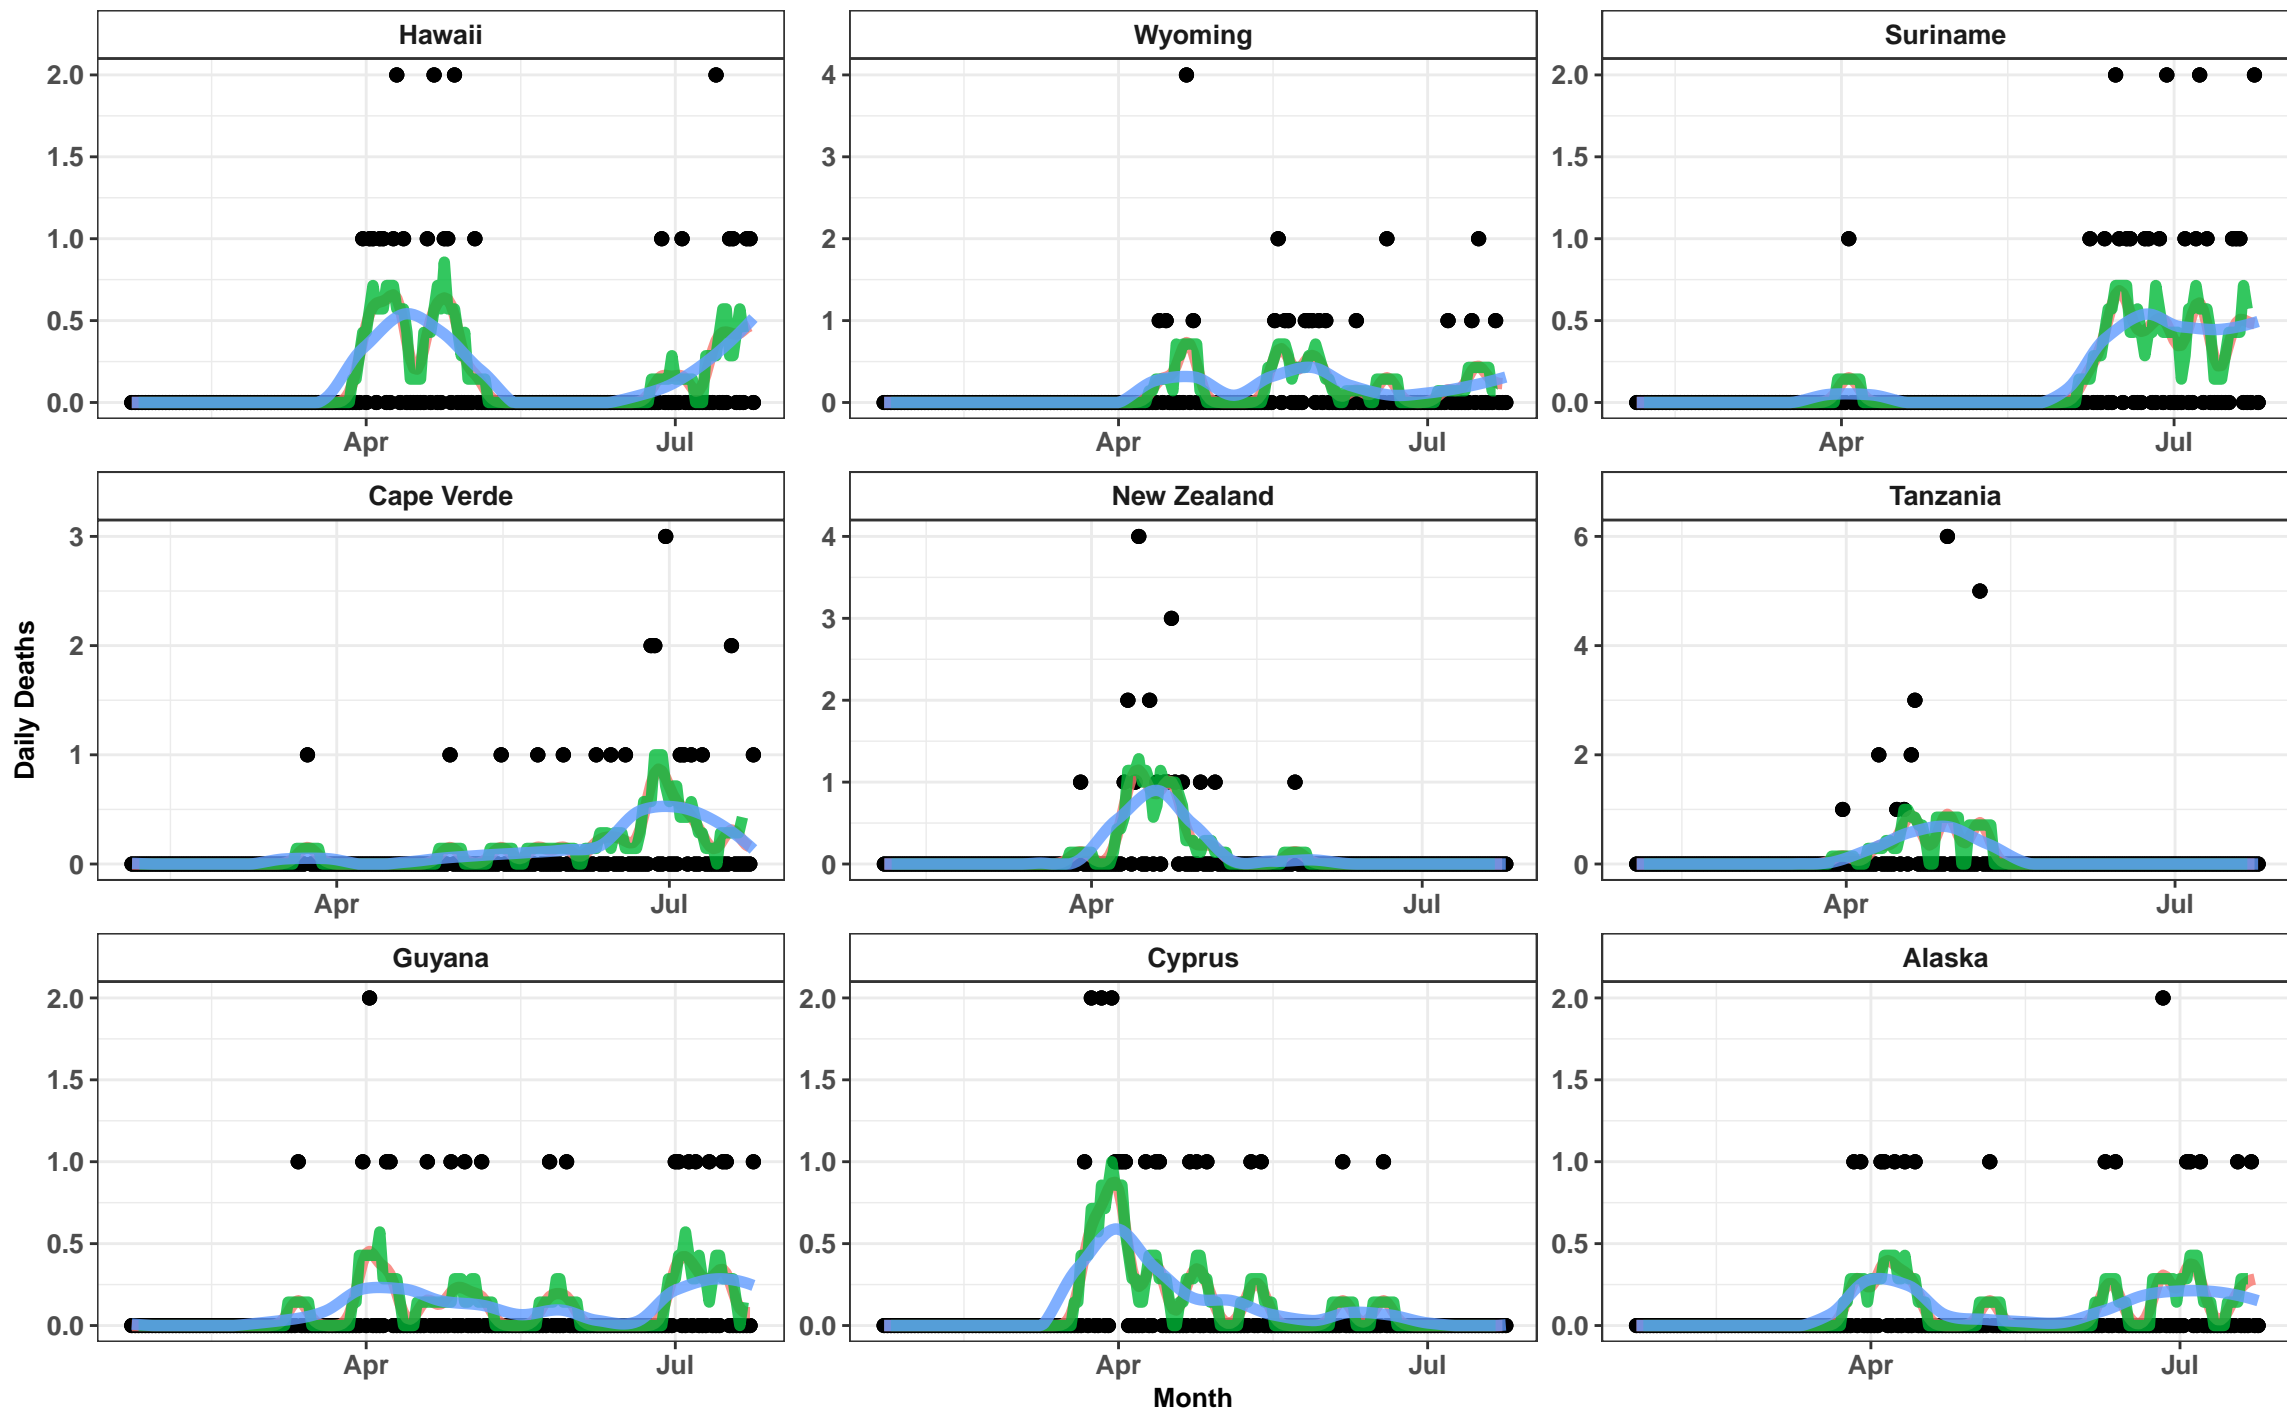

3 X 10 Day Rolling Average 7 Day Rolling Average Loess

3 X 10 Day Rolling Average 7 Day Rolling Average Loess

Month

3 X 10 Day Rolling Average 7 Day Rolling Average Loess

3 X 10 Day Rolling Average 7 Day Rolling Average Loess

Month

3 X 10 Day Rolling Average 7 Day Rolling Average Loess

Month