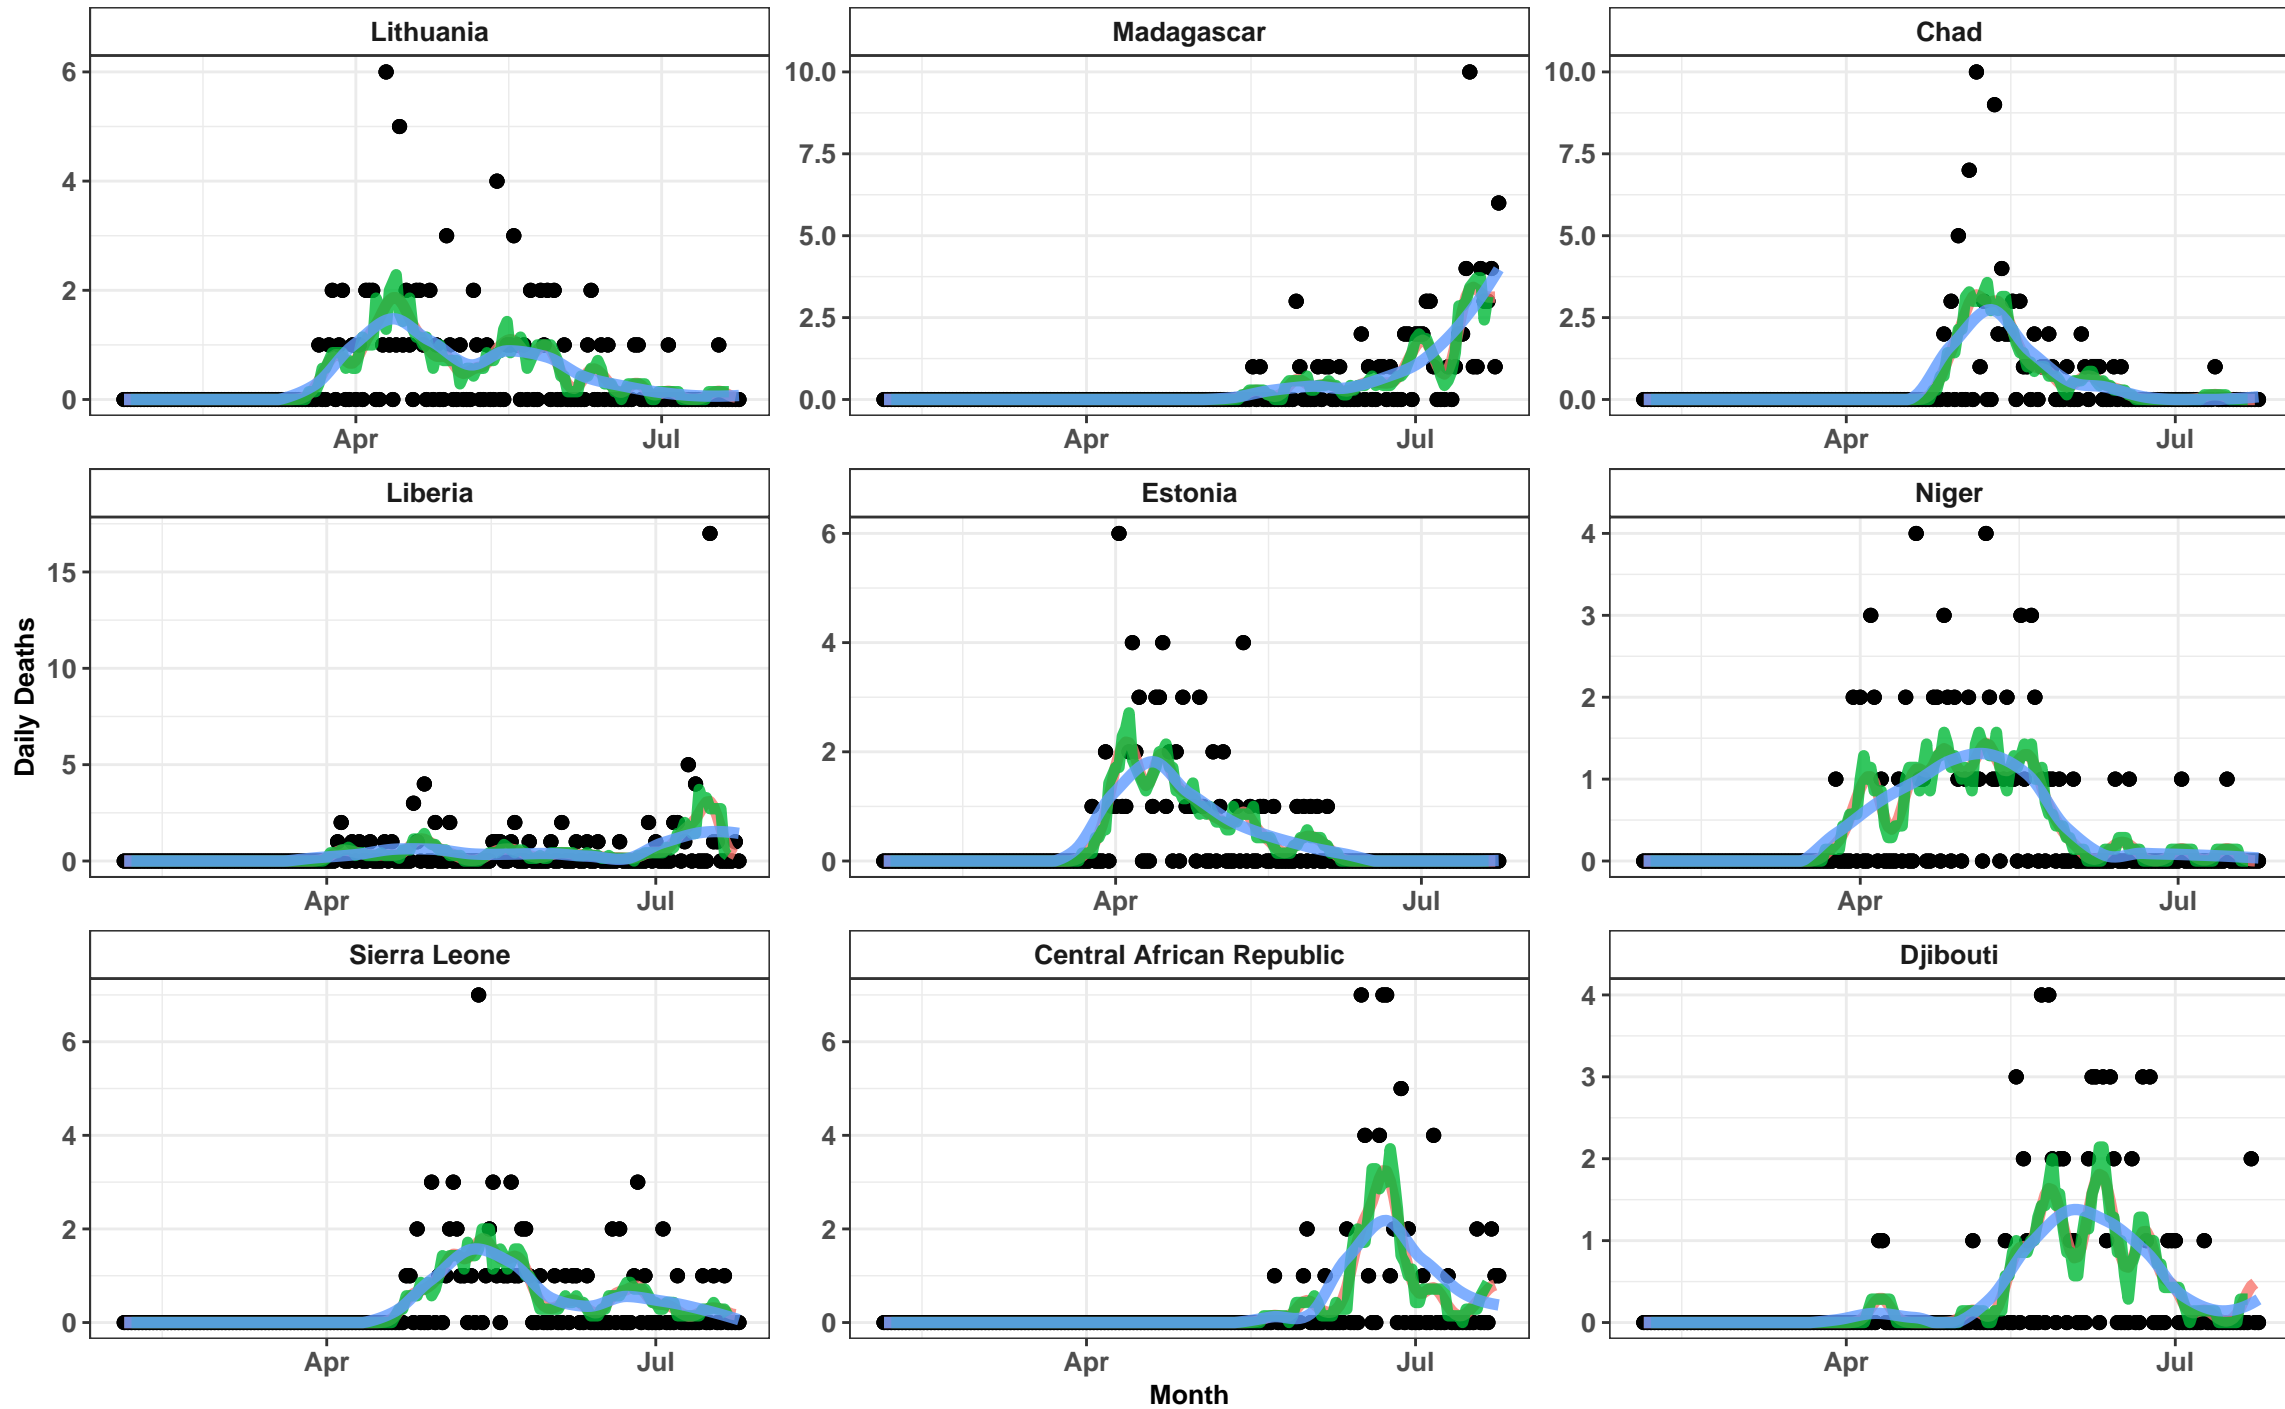

3 X 10 Day Rolling Average 7 Day Rolling Average Loess

3 X 10 Day Rolling Average 7 Day Rolling Average Loess

Month

3 X 10 Day Rolling Average 7 Day Rolling Average Loess

3 X 10 Day Rolling Average 7 Day Rolling Average Loess