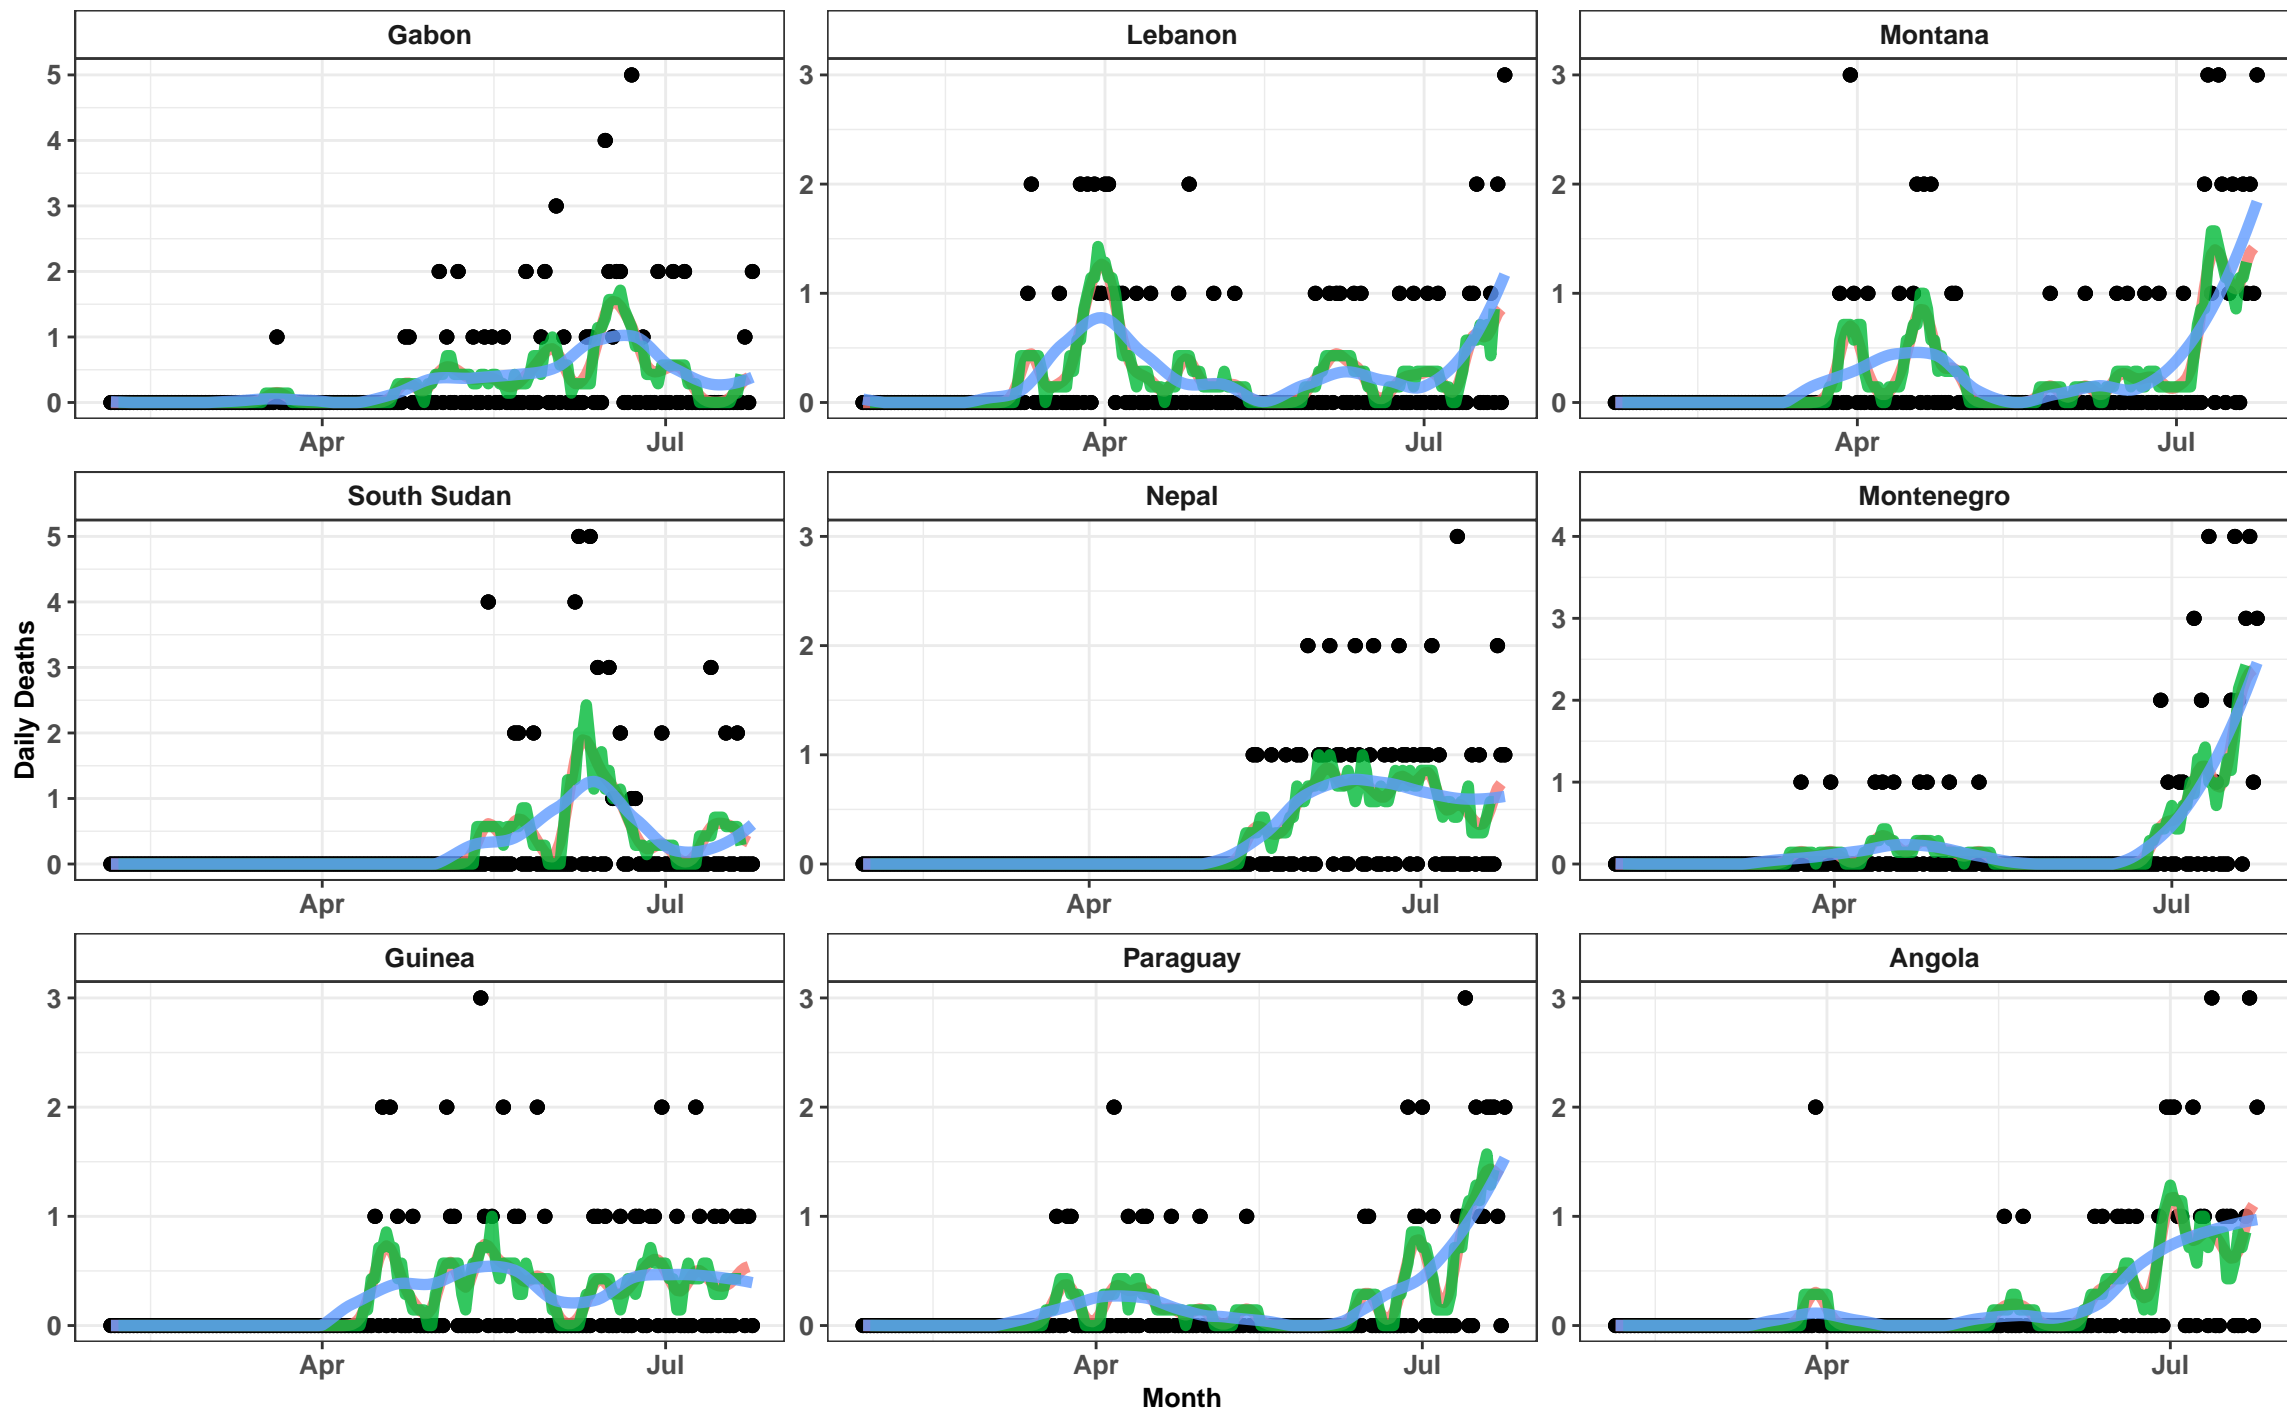

3 X 10 Day Rolling Average 7 Day Rolling Average Loess

3 X 10 Day Rolling Average 7 Day Rolling Average Loess

Month

3 X 10 Day Rolling Average 7 Day Rolling Average Loess

3 X 10 Day Rolling Average 7 Day Rolling Average Loess

Month

3 X 10 Day Rolling Average 7 Day Rolling Average Loess

Month