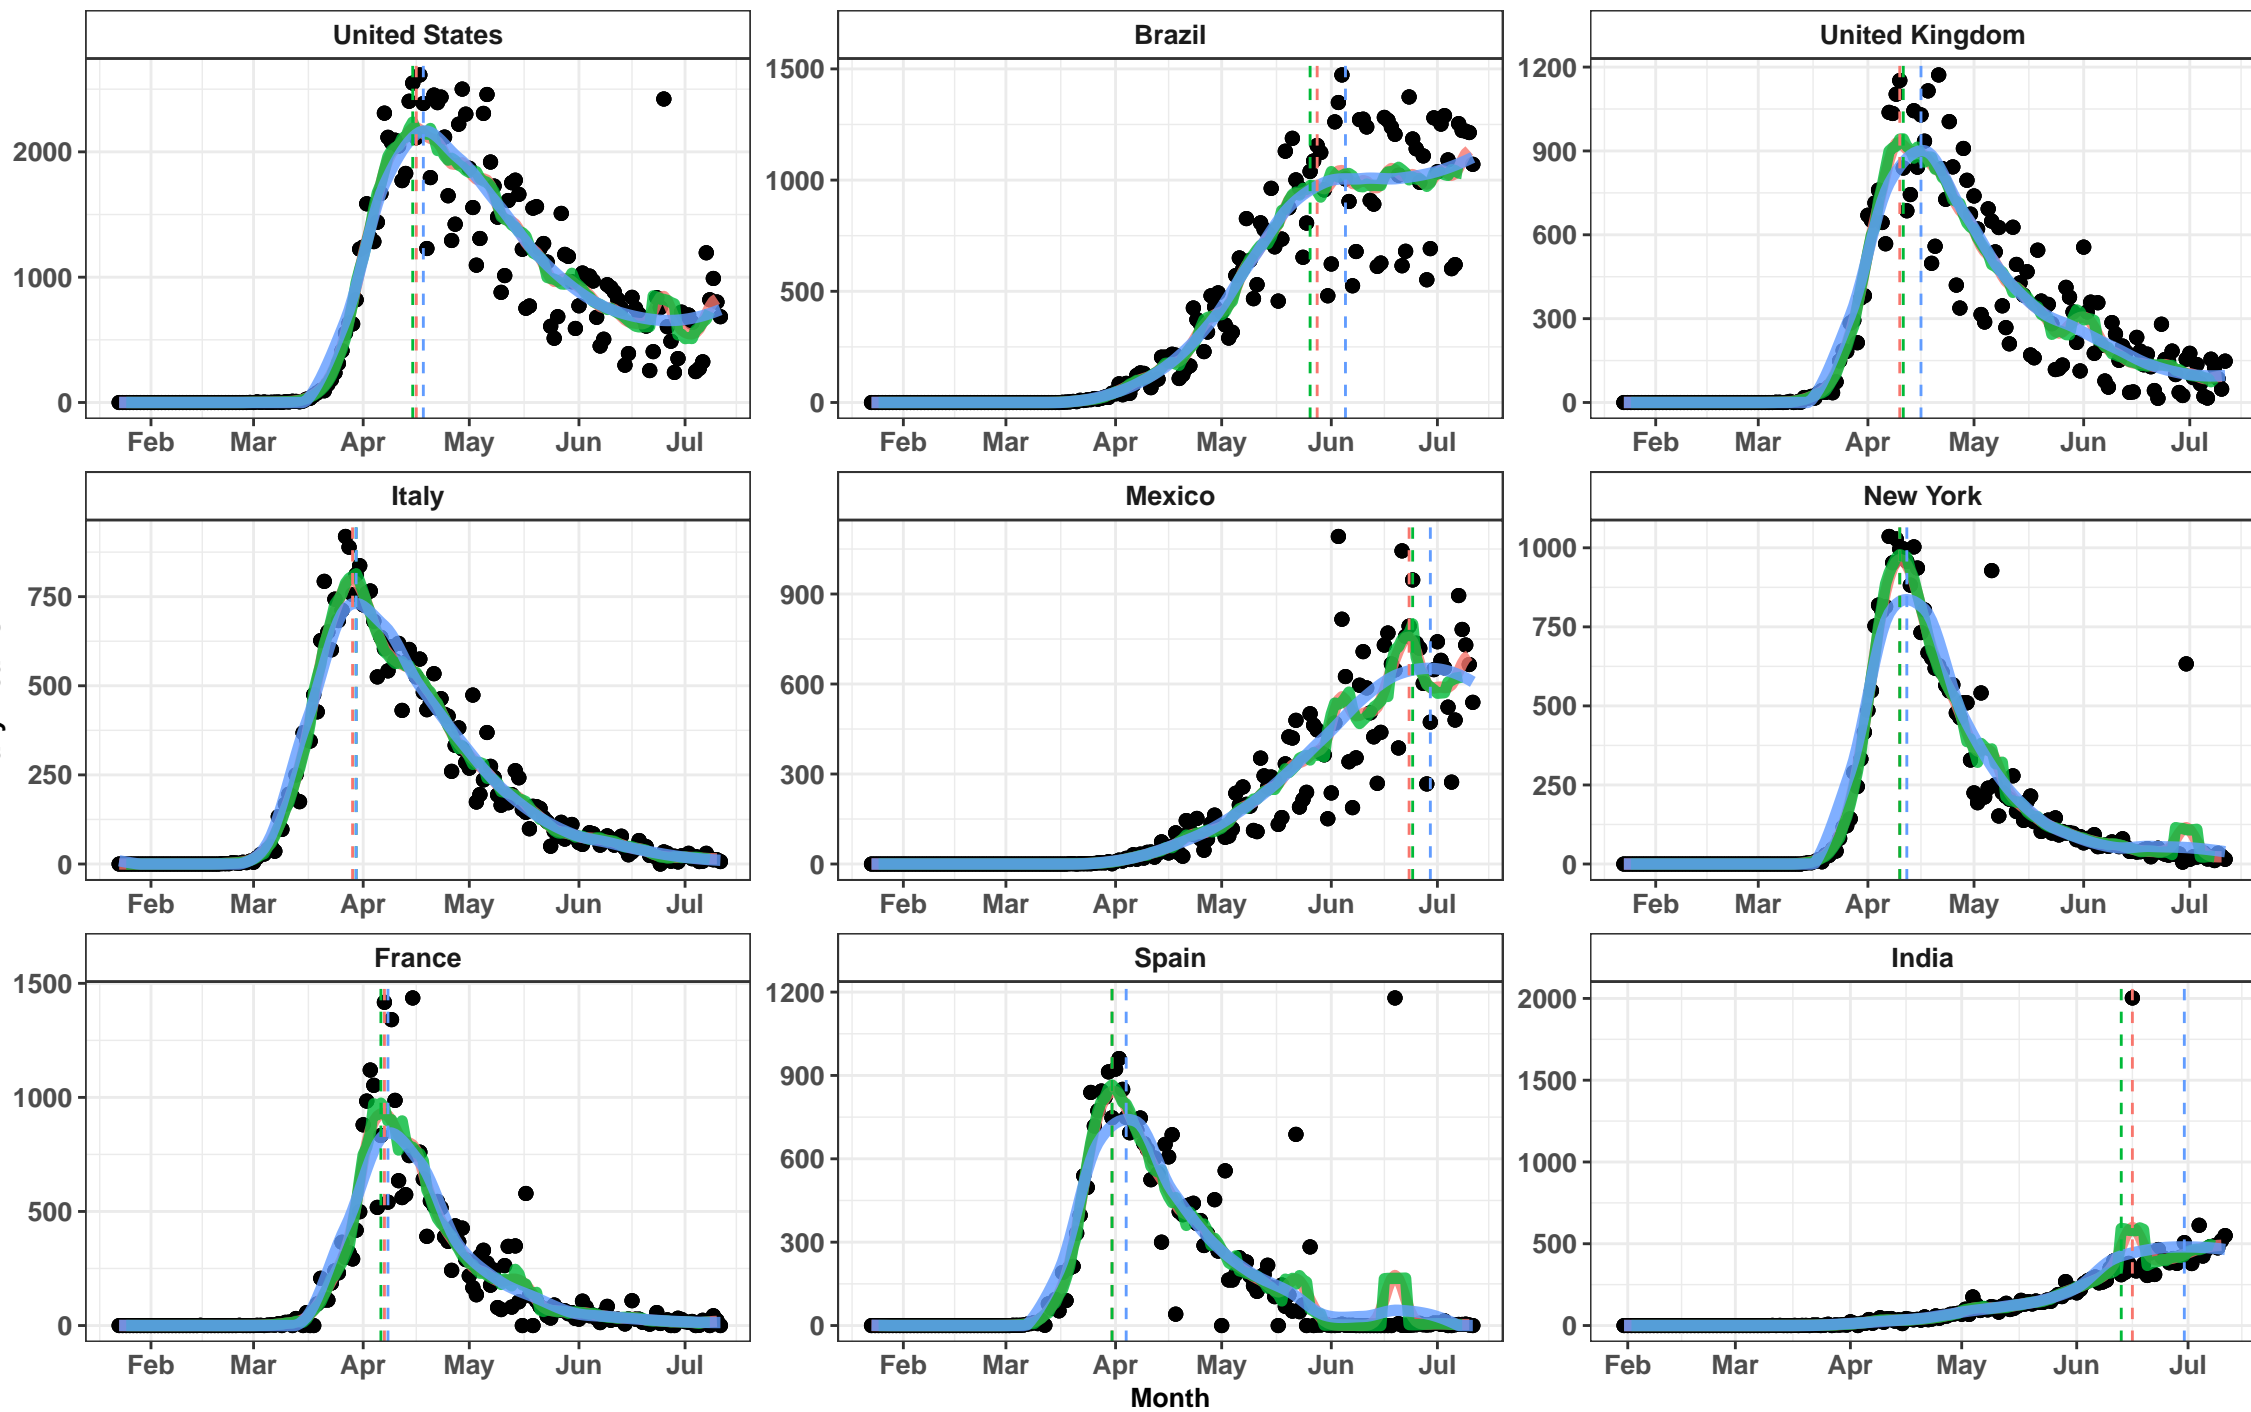

3 X 10 Day Rolling Average 7 Day Rolling Average Loess

3 X 10 Day Rolling Average 7 Day Rolling Average Loess

3 X 10 Day Rolling Average 7 Day Rolling Average Loess

Month

3 X 10 Day Rolling Average 7 Day Rolling Average Loess

3 X 10 Day Rolling Average 7 Day Rolling Average Loess

Month

3 X 10 Day Rolling Average 7 Day Rolling Average Loess

3 X 10 Day Rolling Average 7 Day Rolling Average Loess

3 X 10 Day Rolling Average 7 Day Rolling Average Loess

3 X 10 Day Rolling Average 7 Day Rolling Average Loess

3 X 10 Day Rolling Average 7 Day Rolling Average Loess

3 X 10 Day Rolling Average 7 Day Rolling Average Loess

3 X 10 Day Rolling Average 7 Day Rolling Average Loess