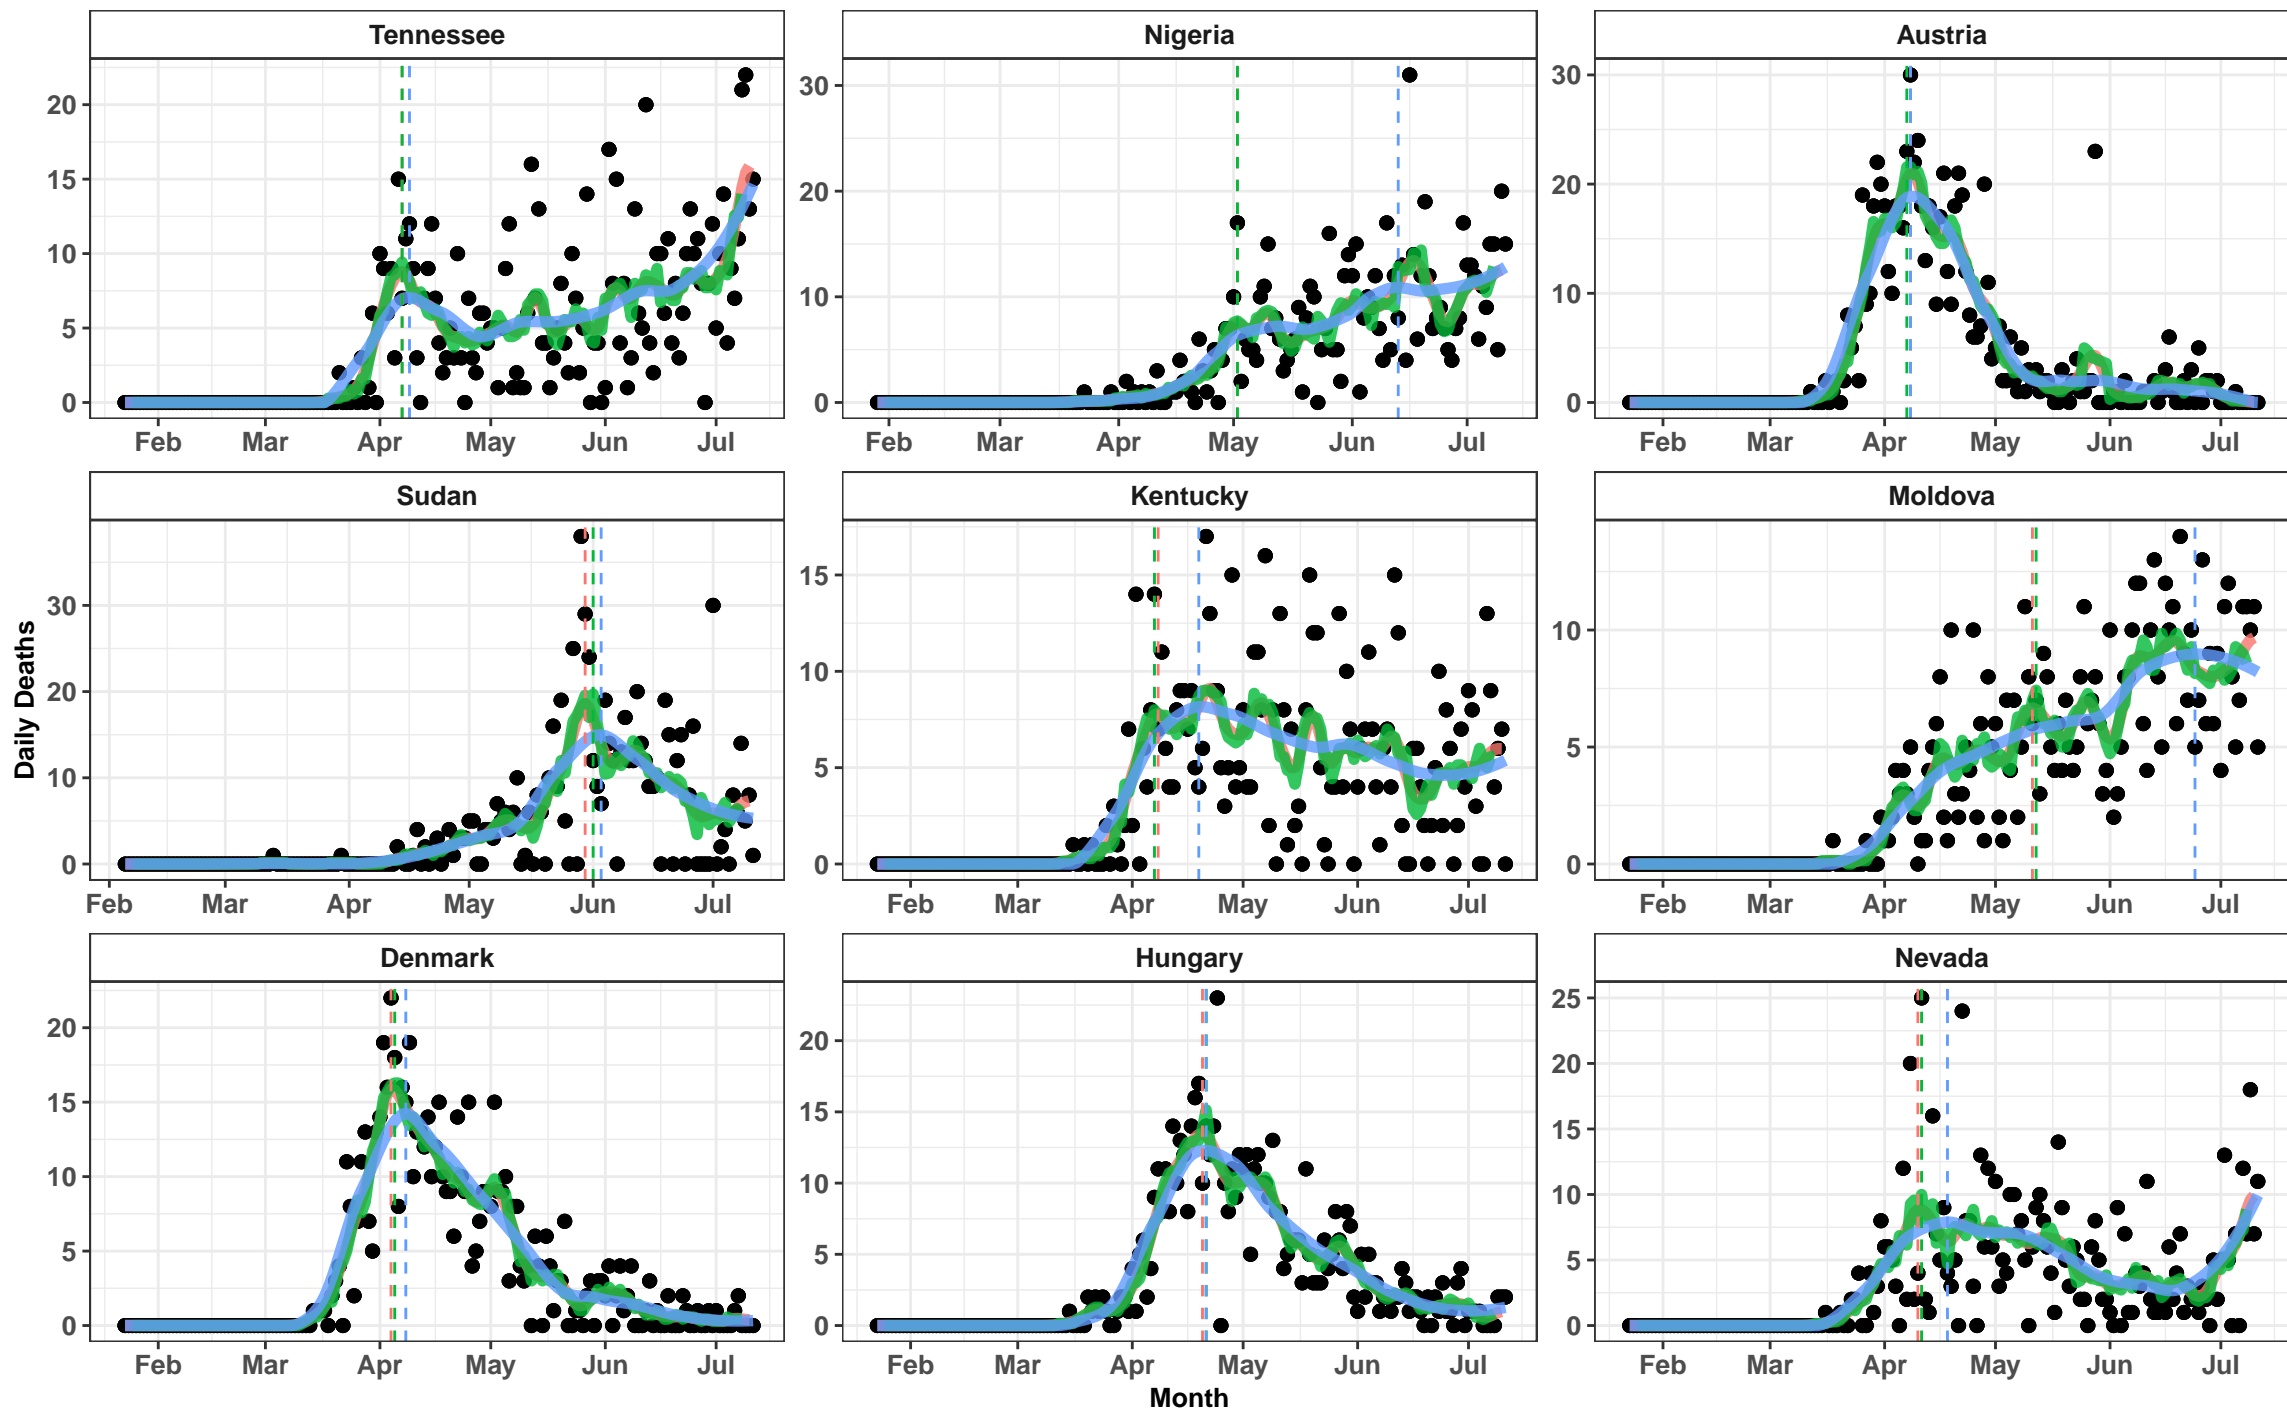

3 X 10 Day Rolling Average 7 Day Rolling Average Loess

3 X 10 Day Rolling Average 7 Day Rolling Average Loess

3 X 10 Day Rolling Average 7 Day Rolling Average Loess

Month

3 X 10 Day Rolling Average 7 Day Rolling Average Loess

3 X 10 Day Rolling Average 7 Day Rolling Average Loess

Month

3 X 10 Day Rolling Average 7 Day Rolling Average Loess

3 X 10 Day Rolling Average 7 Day Rolling Average Loess

3 X 10 Day Rolling Average 7 Day Rolling Average Loess

3 X 10 Day Rolling Average 7 Day Rolling Average Loess

3 X 10 Day Rolling Average 7 Day Rolling Average Loess

3 X 10 Day Rolling Average 7 Day Rolling Average Loess

3 X 10 Day Rolling Average 7 Day Rolling Average Loess