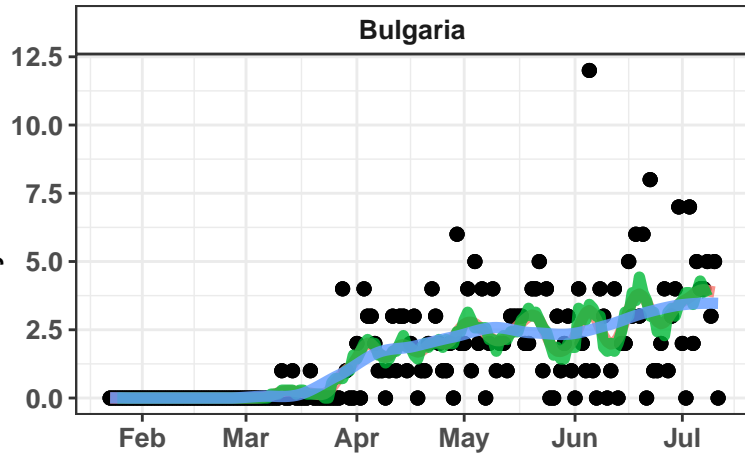

3 X 10 Day Rolling Average 7 Day Rolling Average Loess

Month

3 X 10 Day Rolling Average 7 Day Rolling Average Loess

3 X 10 Day Rolling Average 7 Day Rolling Average Loess

3 X 10 Day Rolling Average 7 Day Rolling Average Loess

3 X 10 Day Rolling Average 7 Day Rolling Average Loess

3 X 10 Day Rolling Average 7 Day Rolling Average Loess

3 X 10 Day Rolling Average 7 Day Rolling Average Loess

3 X 10 Day Rolling Average 7 Day Rolling Average Loess