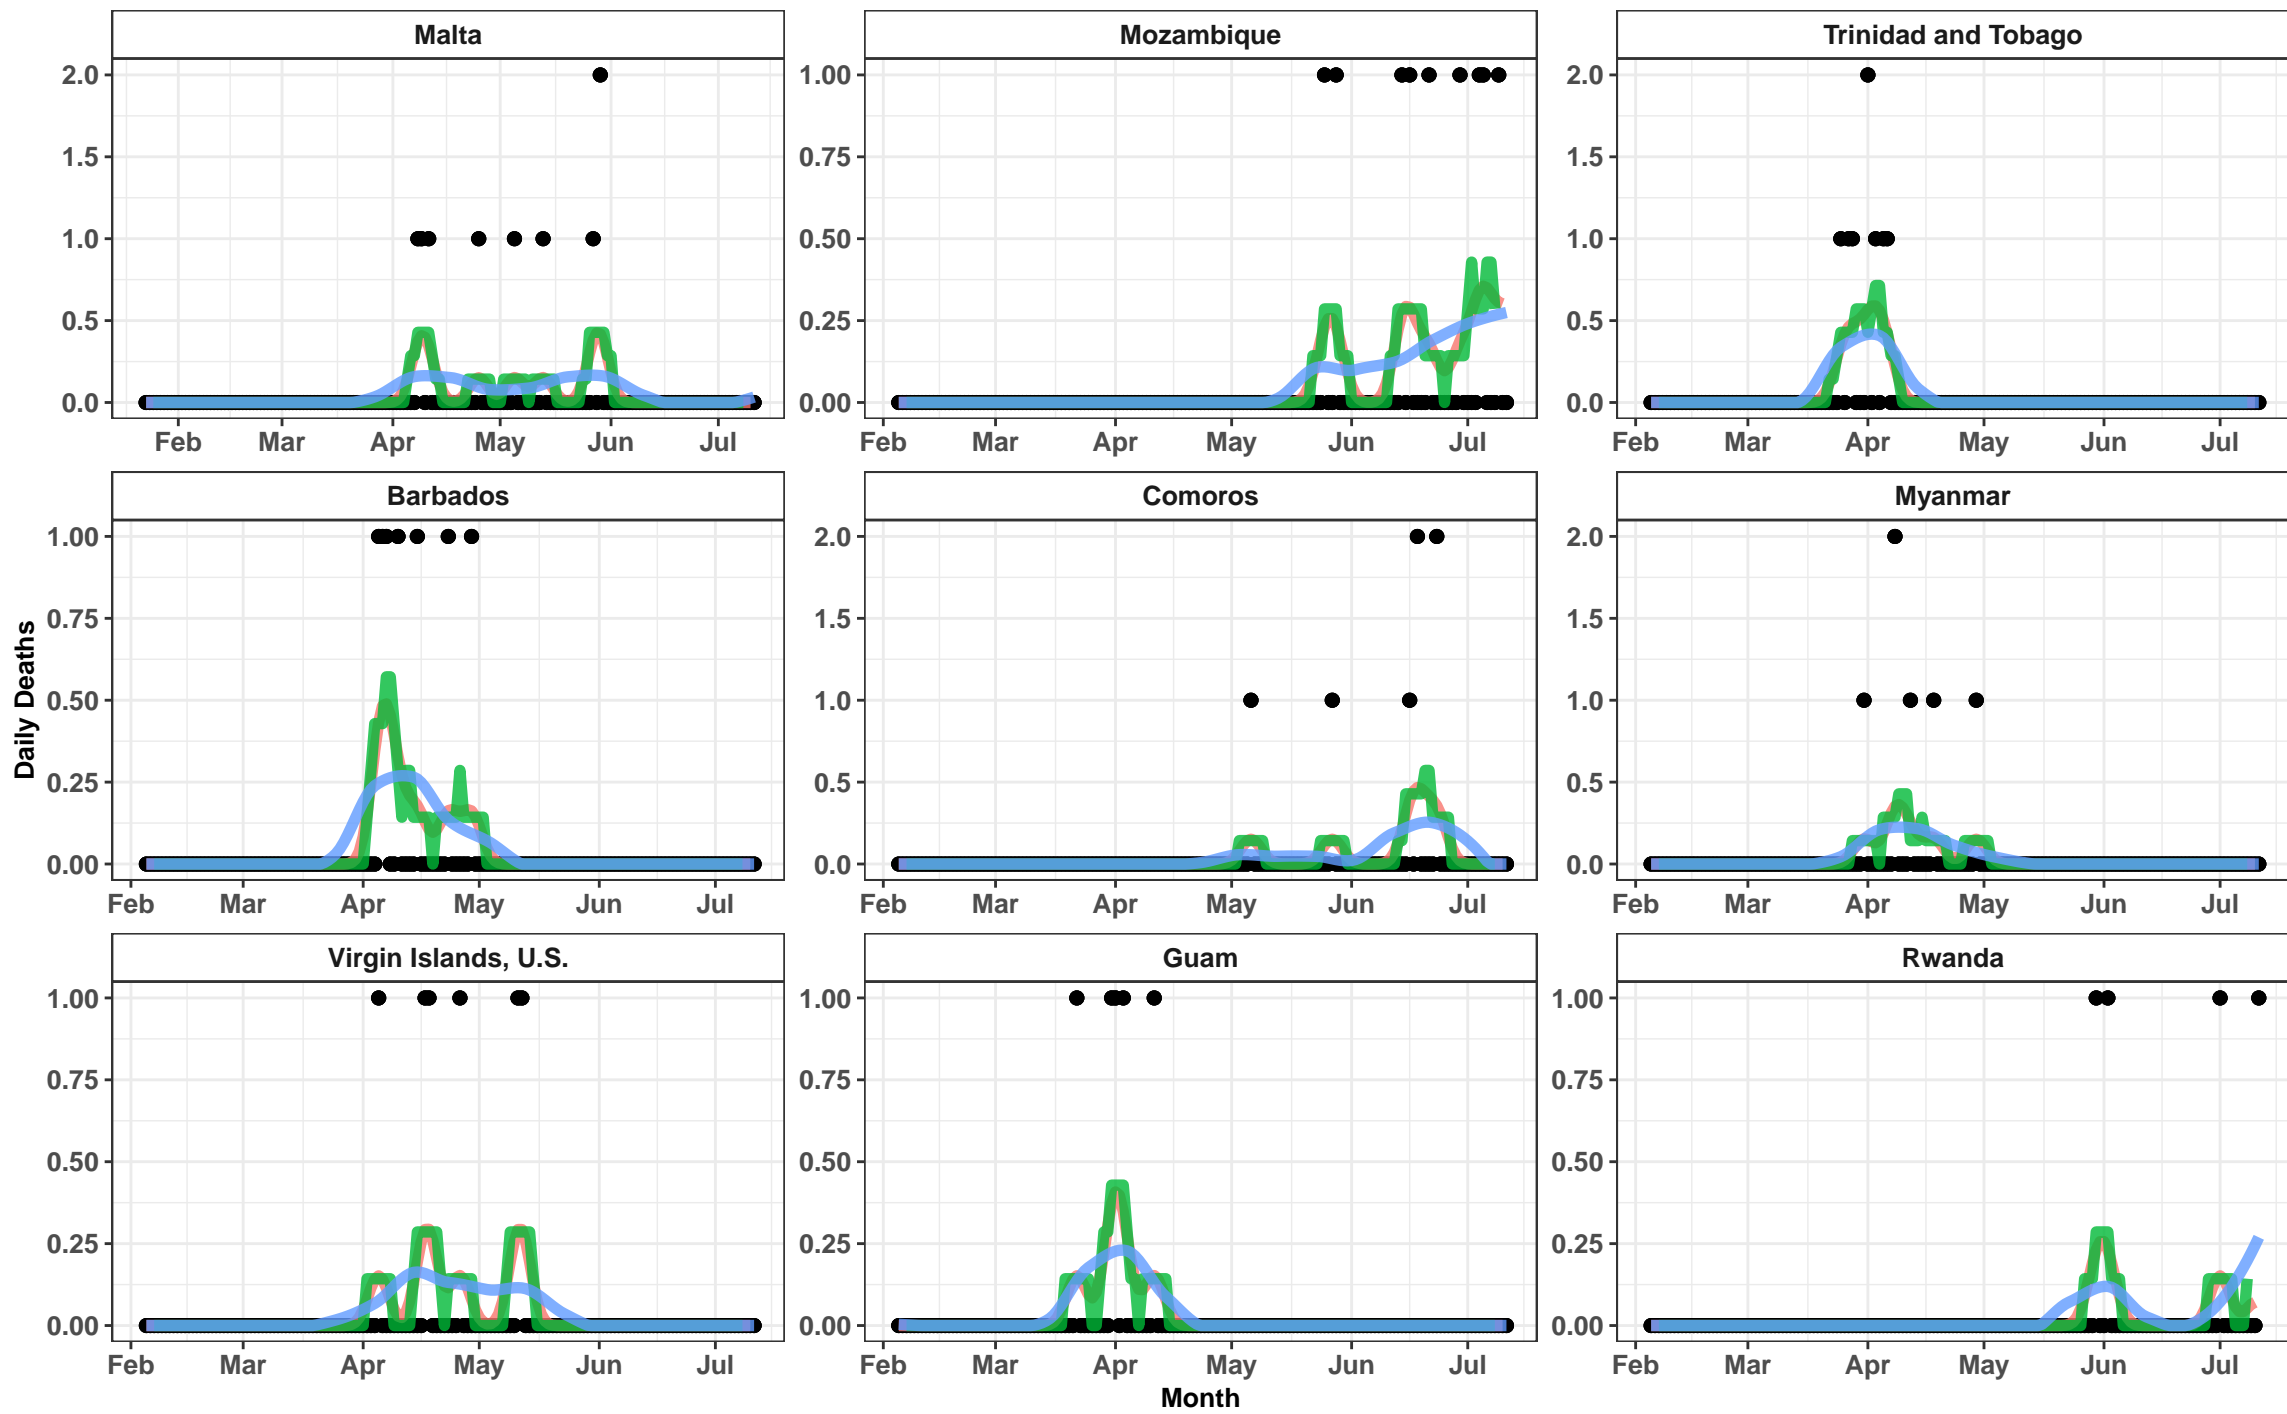

3 X 10 Day Rolling Average 7 Day Rolling Average Loess

Month

3 X 10 Day Rolling Average 7 Day Rolling Average Loess

3 X 10 Day Rolling Average 7 Day Rolling Average Loess

3 X 10 Day Rolling Average 7 Day Rolling Average Loess

3 X 10 Day Rolling Average 7 Day Rolling Average Loess

3 X 10 Day Rolling Average 7 Day Rolling Average Loess

3 X 10 Day Rolling Average 7 Day Rolling Average Loess

3 X 10 Day Rolling Average 7 Day Rolling Average Loess

3 X 10 Day Rolling Average 7 Day Rolling Average Loess

Month