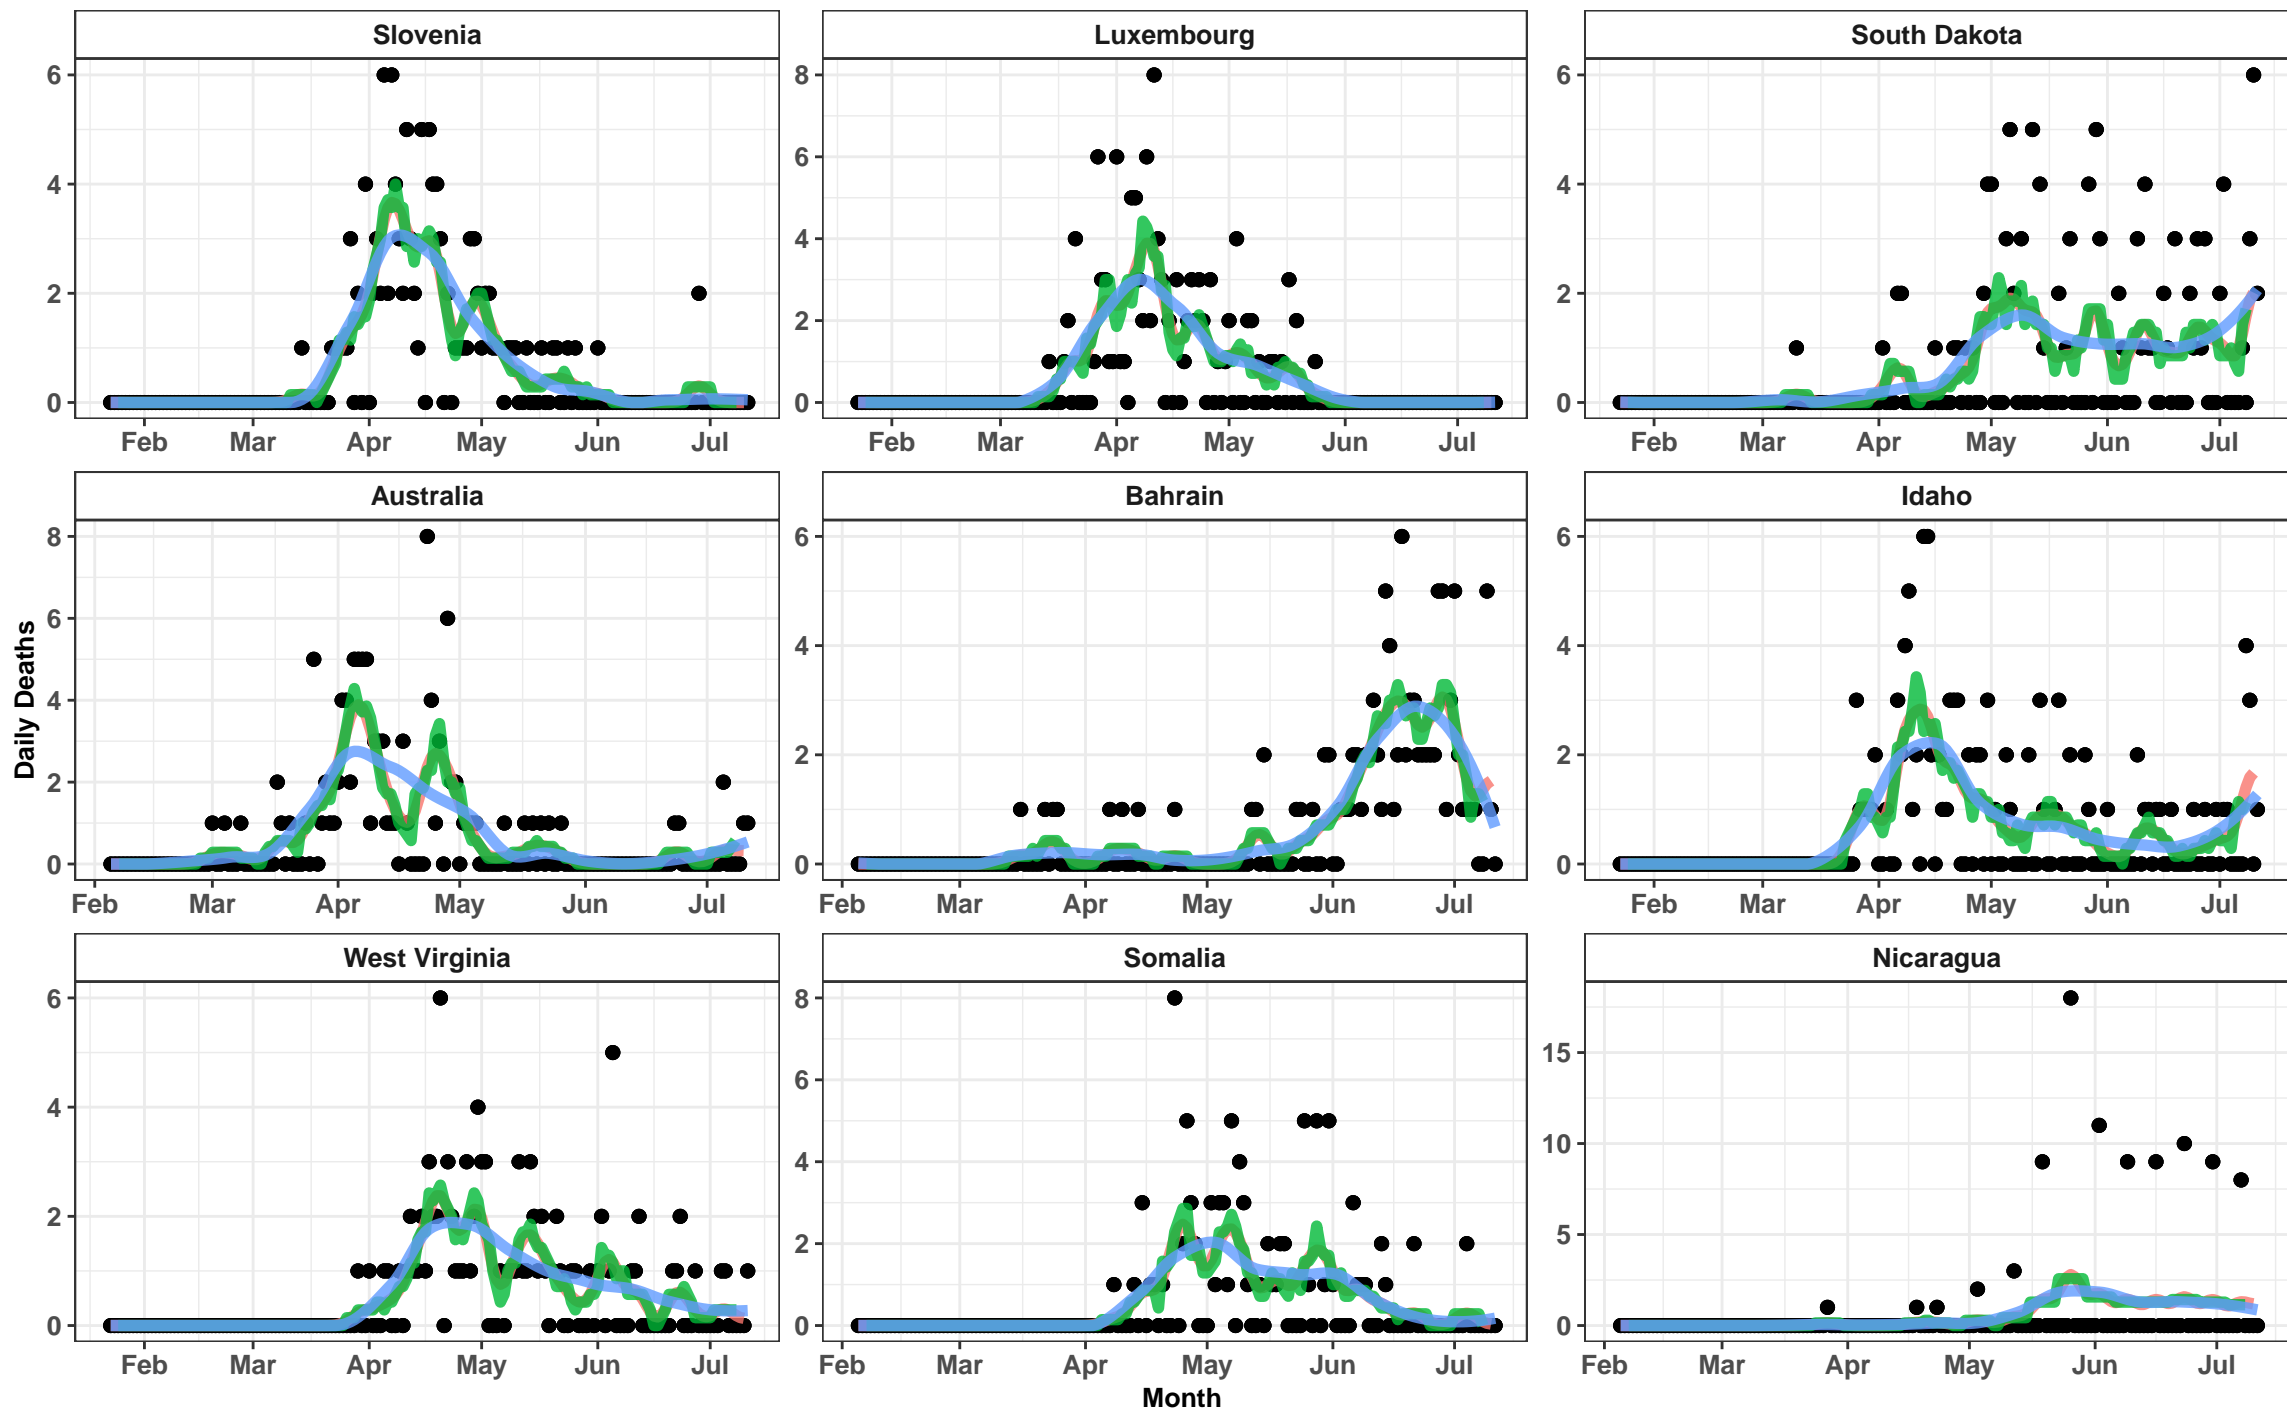

3 X 10 Day Rolling Average 7 Day Rolling Average Loess

3 X 10 Day Rolling Average 7 Day Rolling Average Loess

3 X 10 Day Rolling Average 7 Day Rolling Average Loess

3 X 10 Day Rolling Average 7 Day Rolling Average Loess

3 X 10 Day Rolling Average 7 Day Rolling Average Loess

Month

3 X 10 Day Rolling Average 7 Day Rolling Average Loess

3 X 10 Day Rolling Average 7 Day Rolling Average Loess

3 X 10 Day Rolling Average 7 Day Rolling Average Loess