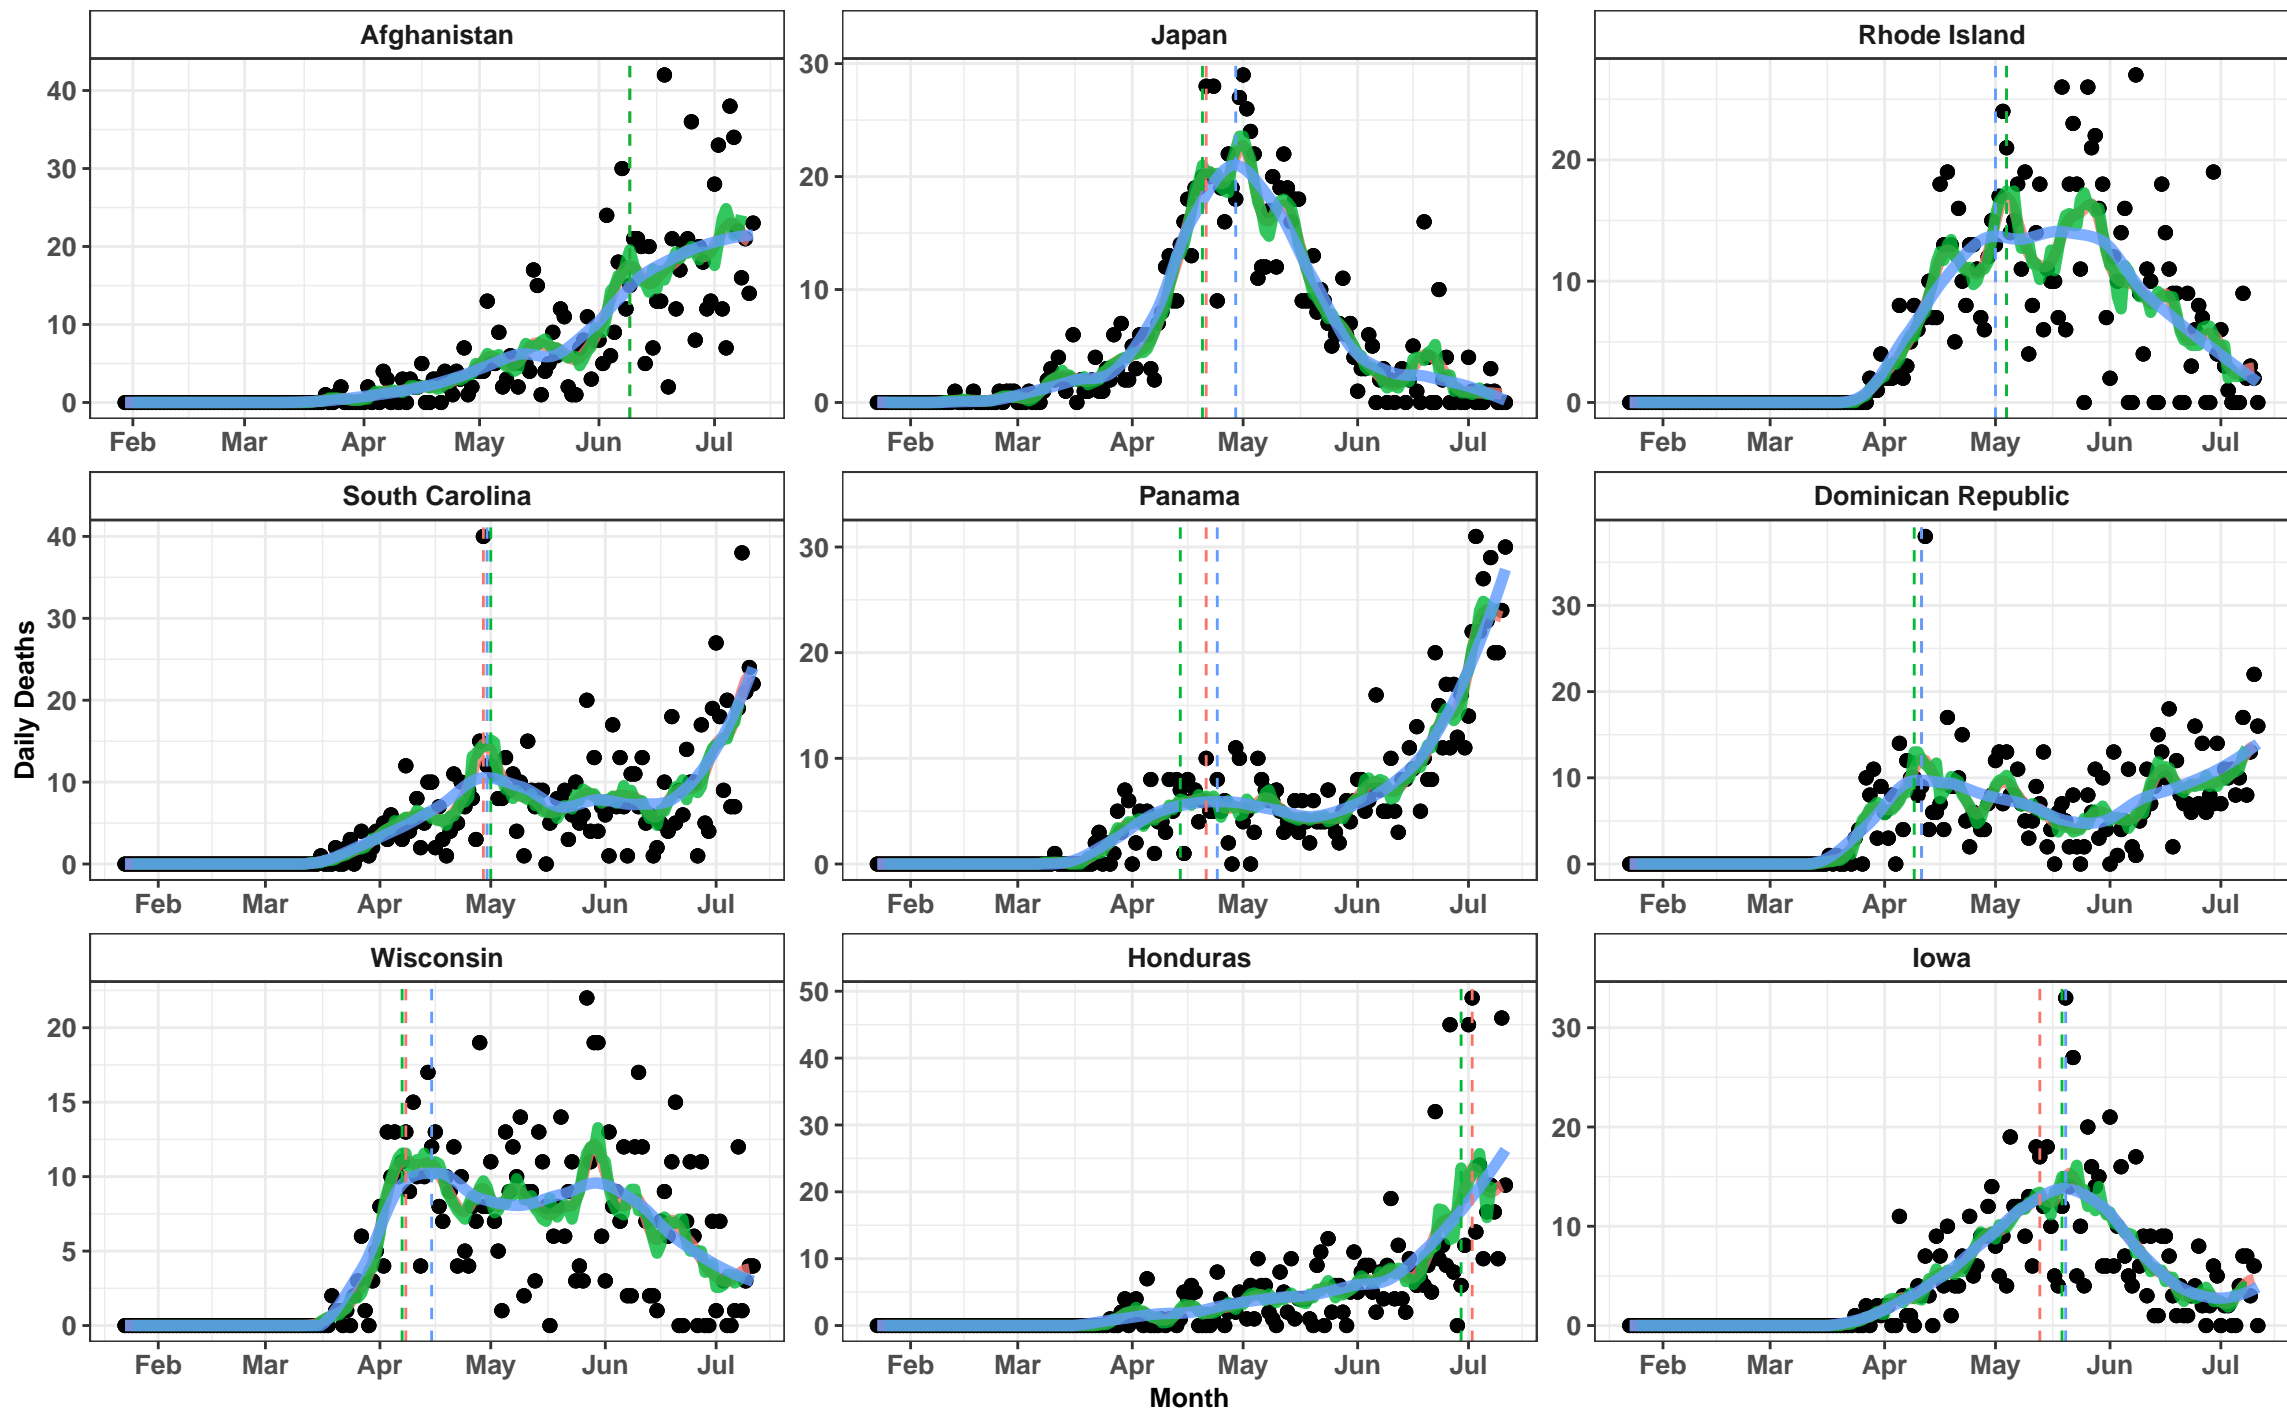

3 X 10 Day Rolling Average 7 Day Rolling Average Loess

3 X 10 Day Rolling Average 7 Day Rolling Average Loess

3 X 10 Day Rolling Average 7 Day Rolling Average Loess

Month

3 X 10 Day Rolling Average 7 Day Rolling Average Loess

3 X 10 Day Rolling Average 7 Day Rolling Average Loess

Month

3 X 10 Day Rolling Average 7 Day Rolling Average Loess

3 X 10 Day Rolling Average 7 Day Rolling Average Loess

3 X 10 Day Rolling Average 7 Day Rolling Average Loess

3 X 10 Day Rolling Average 7 Day Rolling Average Loess

3 X 10 Day Rolling Average 7 Day Rolling Average Loess

3 X 10 Day Rolling Average 7 Day Rolling Average Loess

3 X 10 Day Rolling Average 7 Day Rolling Average Loess