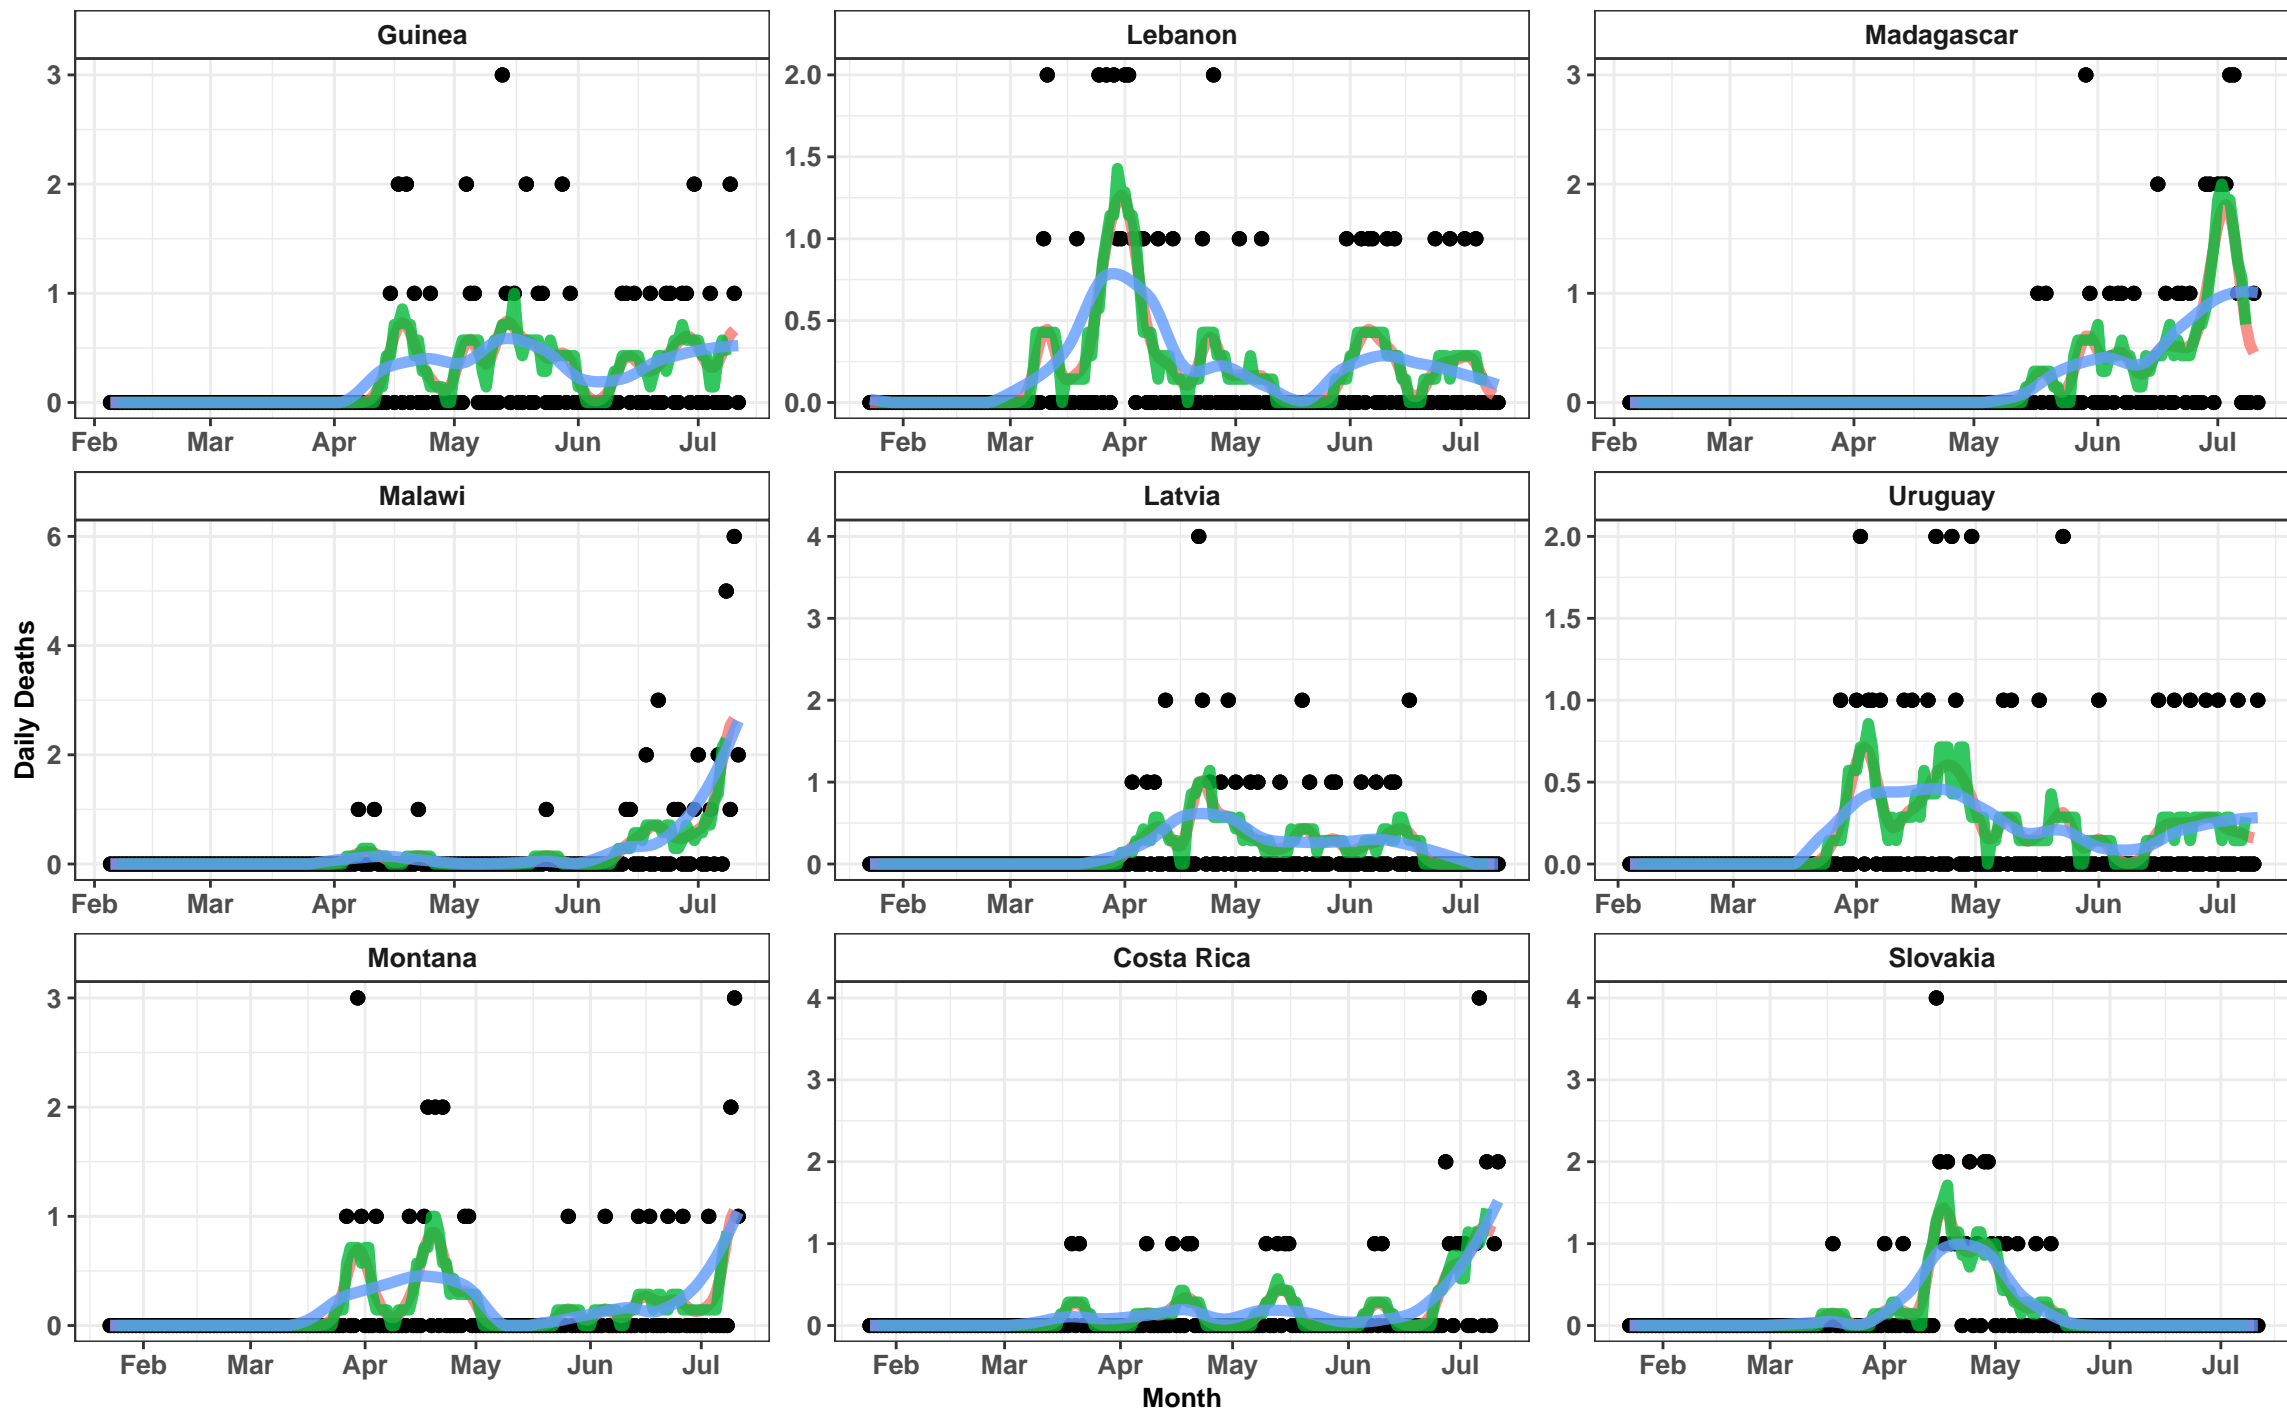

3 X 10 Day Rolling Average 7 Day Rolling Average Loess

3 X 10 Day Rolling Average 7 Day Rolling Average Loess

3 X 10 Day Rolling Average 7 Day Rolling Average Loess

3 X 10 Day Rolling Average 7 Day Rolling Average Loess

3 X 10 Day Rolling Average 7 Day Rolling Average Loess

Month

3 X 10 Day Rolling Average 7 Day Rolling Average Loess

3 X 10 Day Rolling Average 7 Day Rolling Average Loess

3 X 10 Day Rolling Average 7 Day Rolling Average Loess