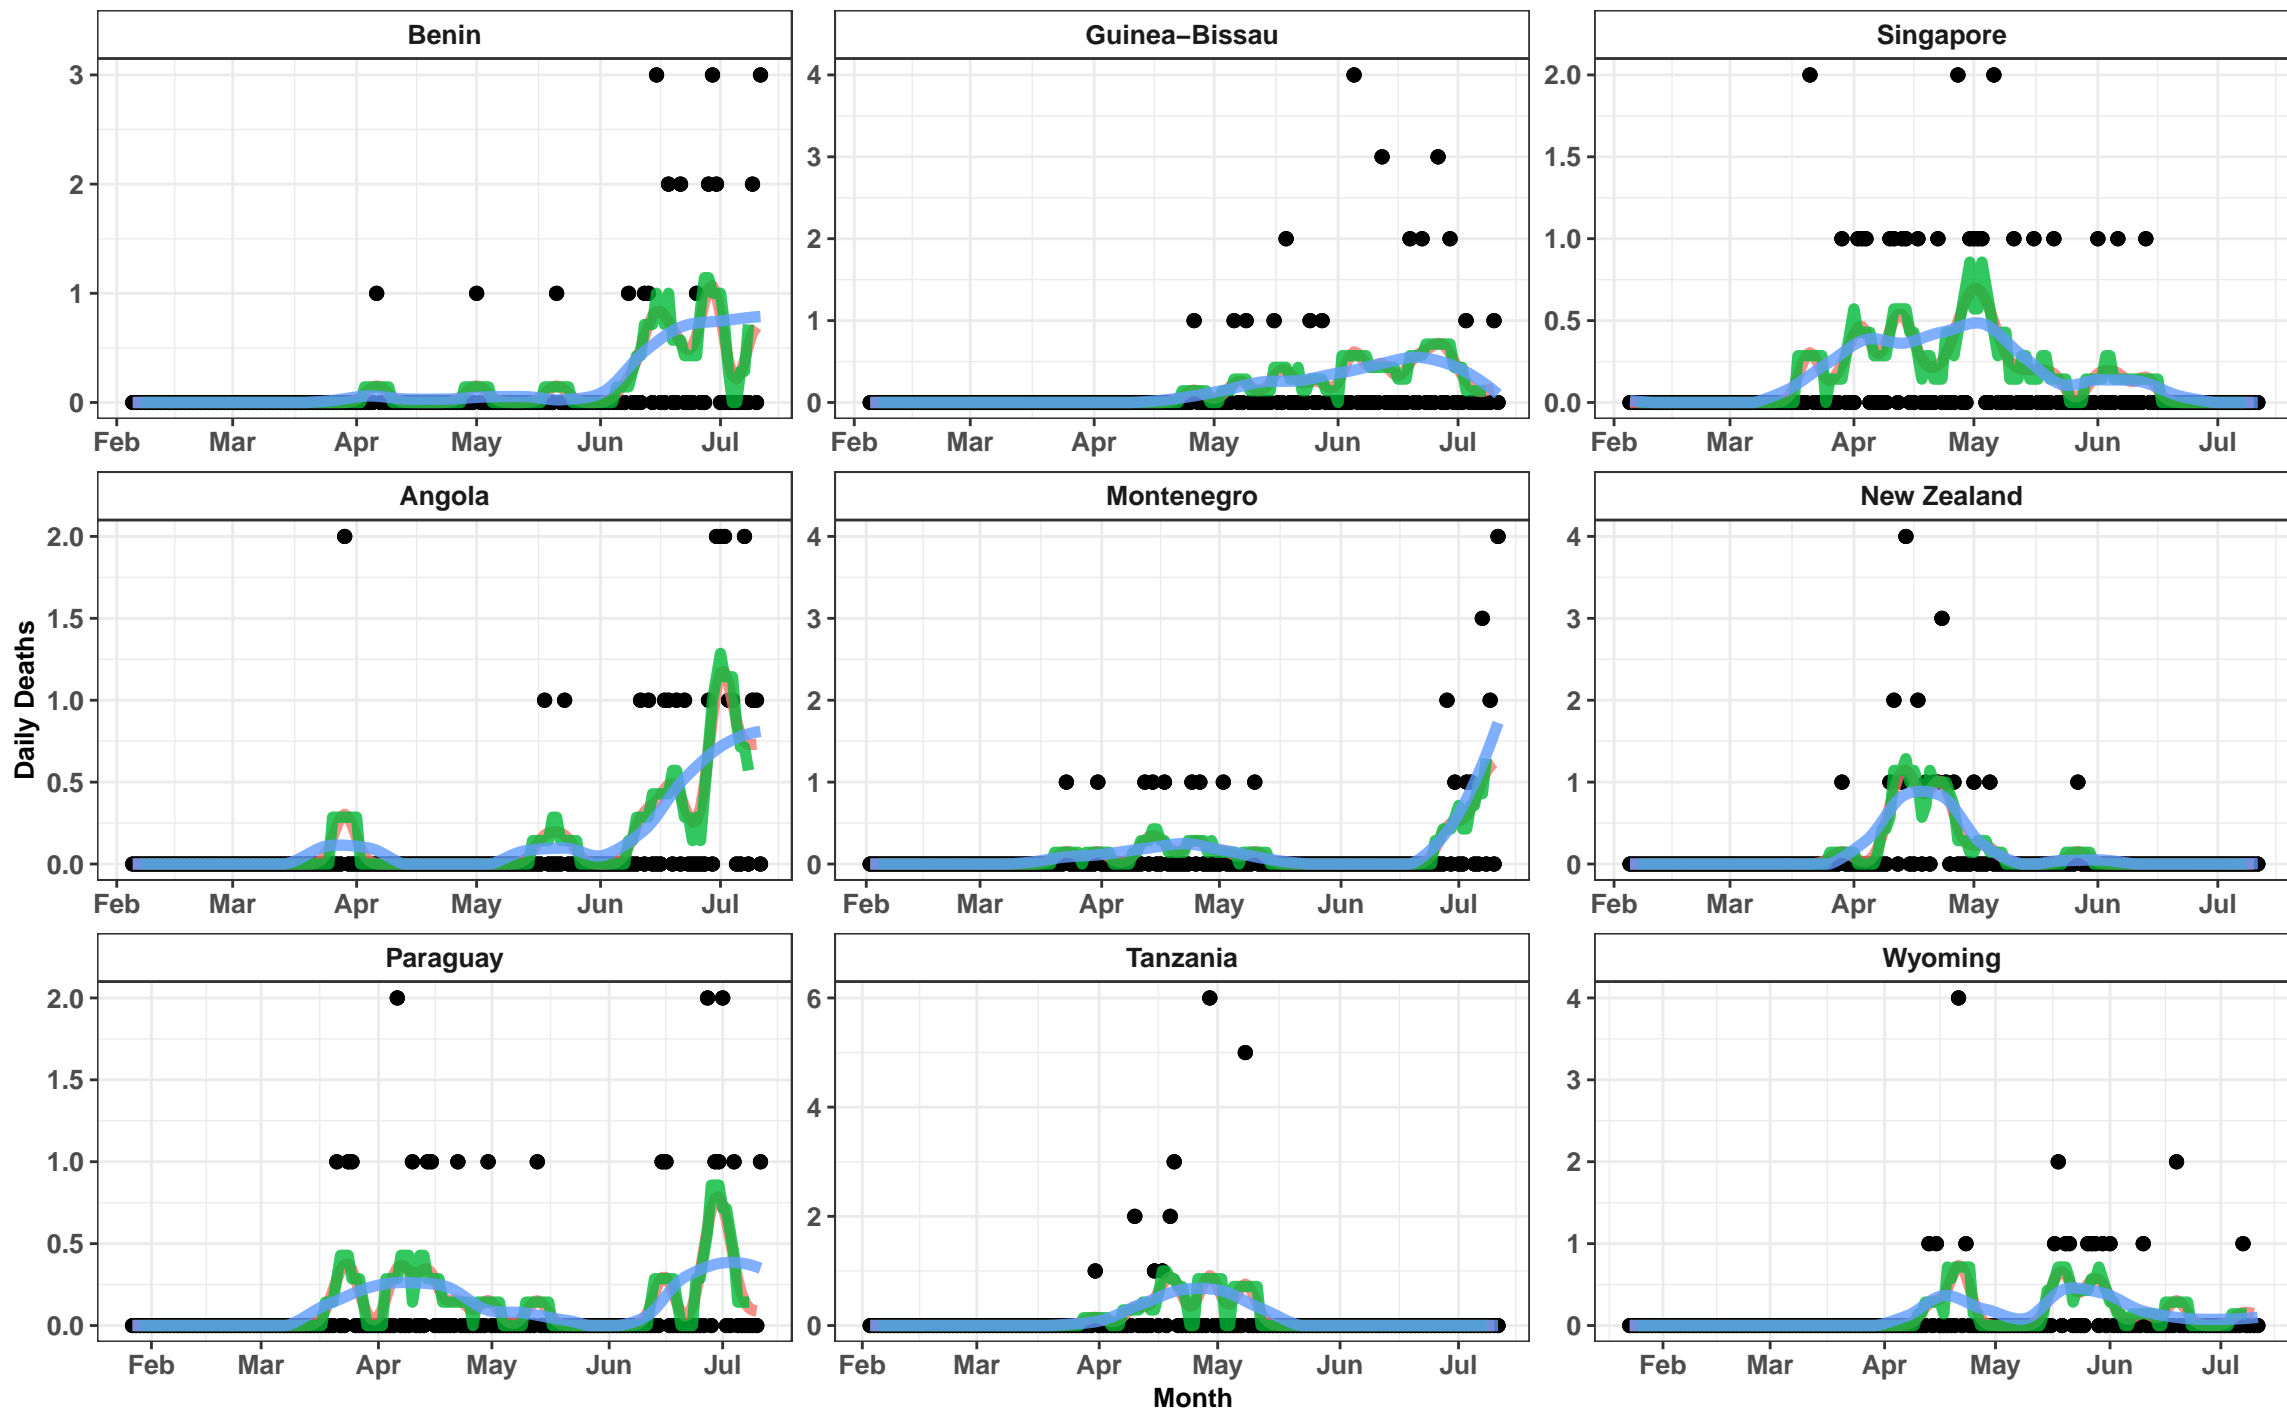

3 X 10 Day Rolling Average 7 Day Rolling Average Loess

Month

3 X 10 Day Rolling Average 7 Day Rolling Average Loess

3 X 10 Day Rolling Average 7 Day Rolling Average Loess

3 X 10 Day Rolling Average 7 Day Rolling Average Loess

3 X 10 Day Rolling Average 7 Day Rolling Average Loess

3 X 10 Day Rolling Average 7 Day Rolling Average Loess

3 X 10 Day Rolling Average 7 Day Rolling Average Loess

3 X 10 Day Rolling Average 7 Day Rolling Average Loess

3 X 10 Day Rolling Average 7 Day Rolling Average Loess

Month