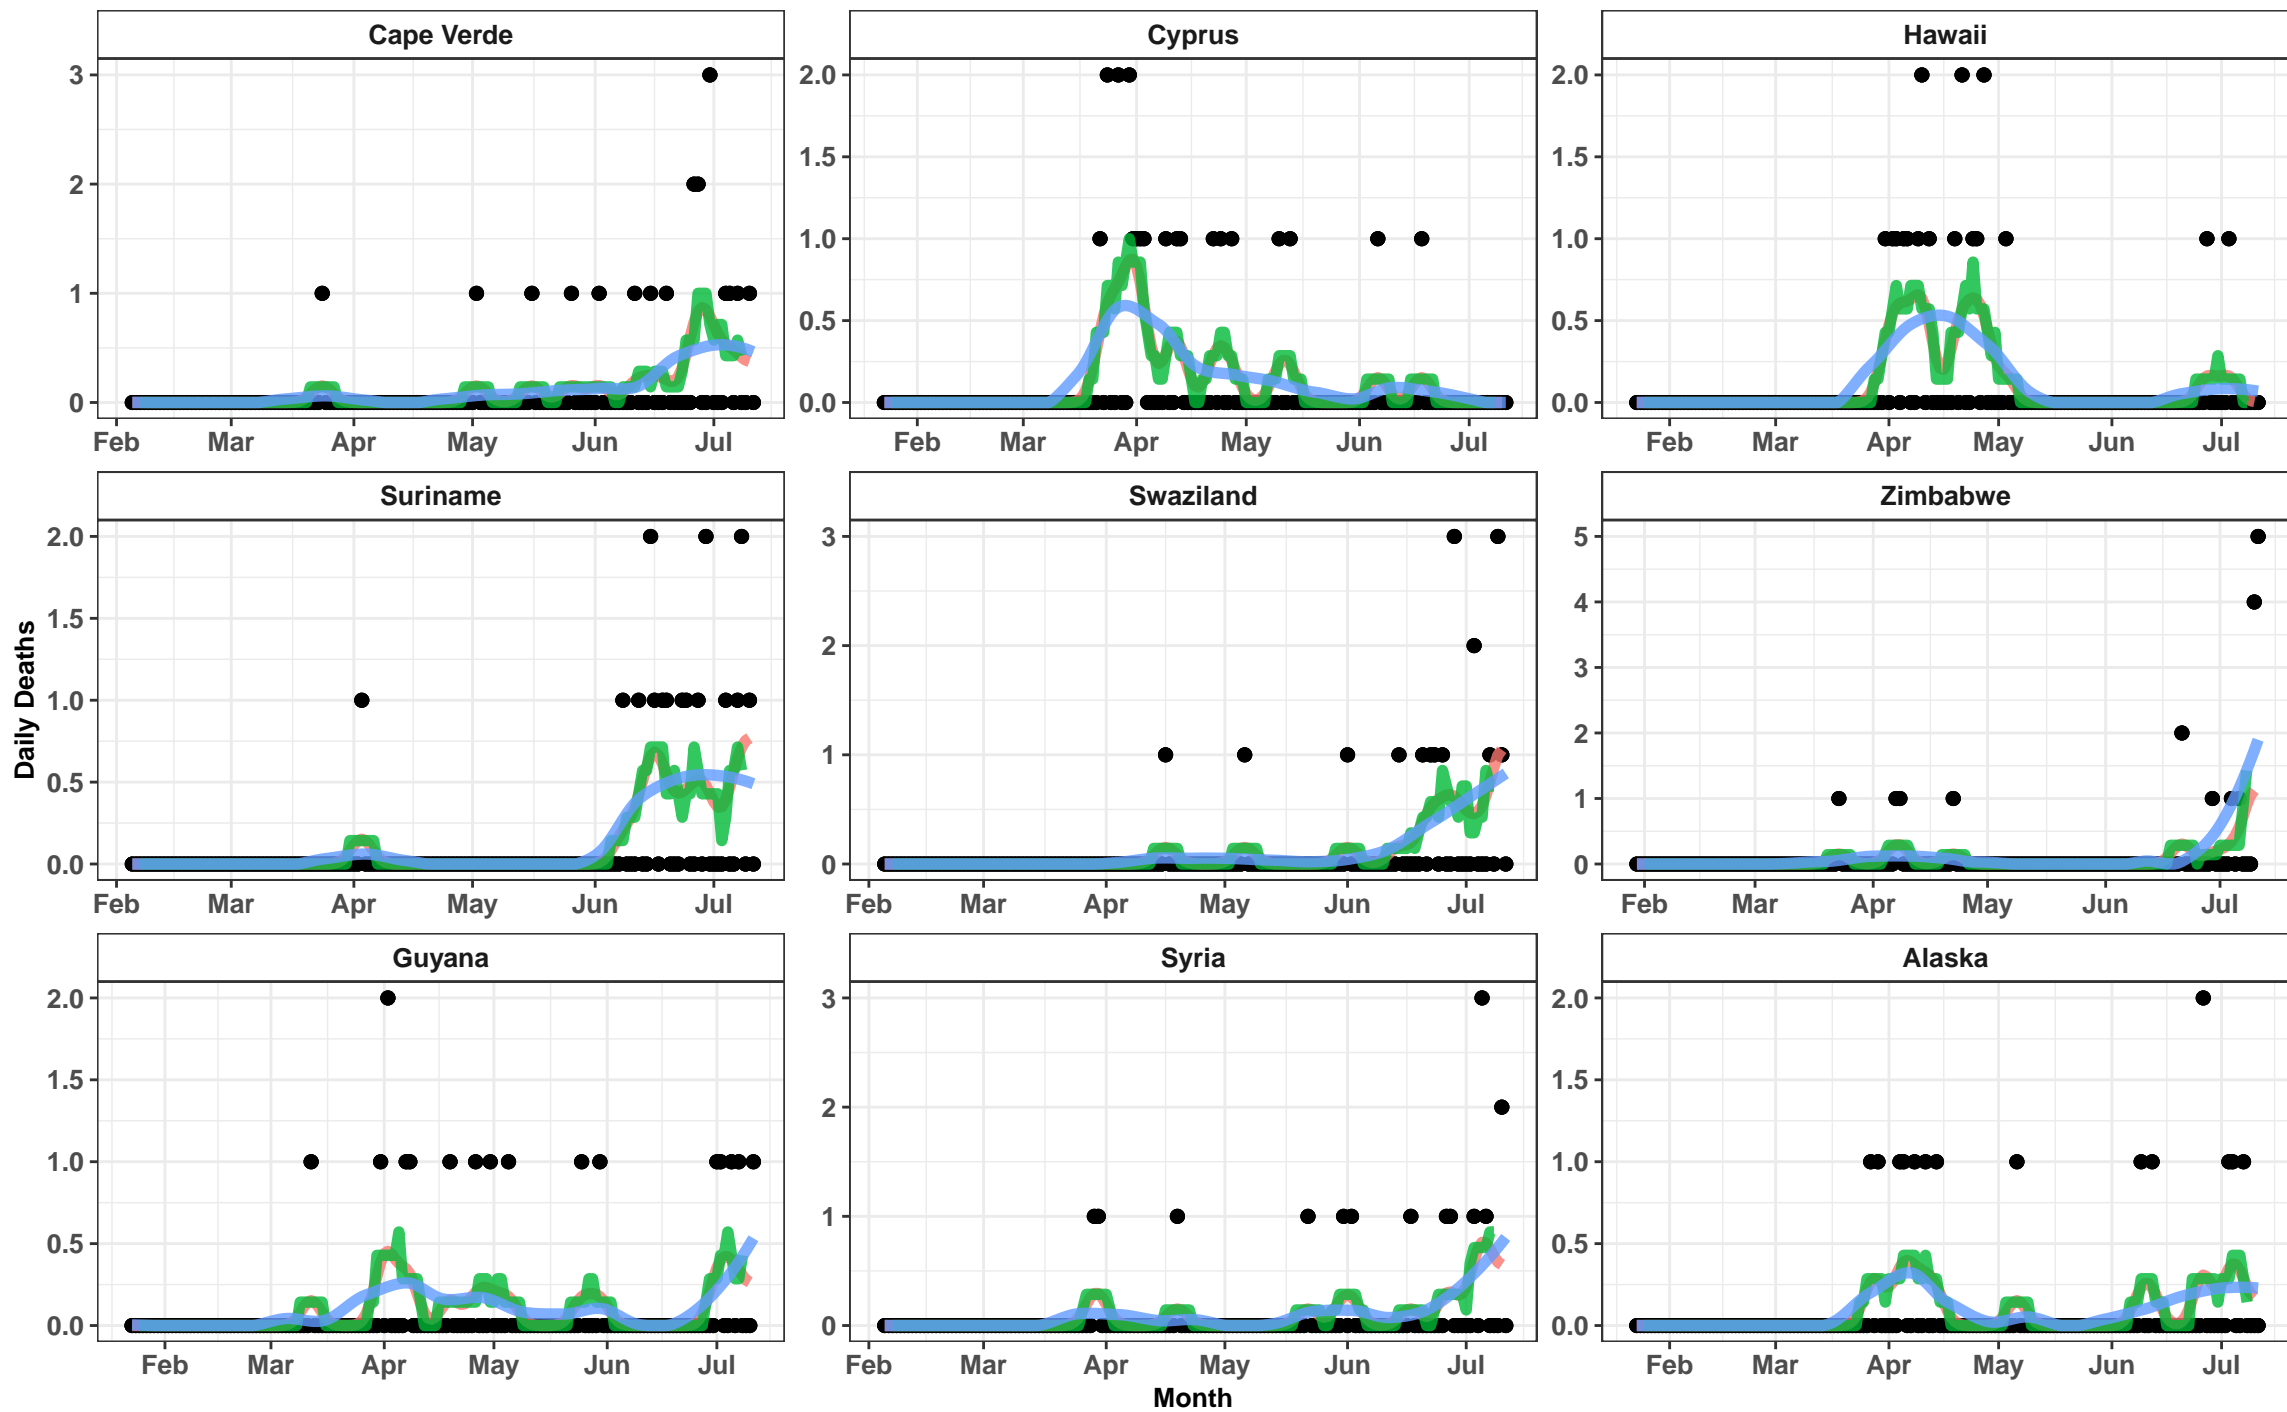

3 X 10 Day Rolling Average 7 Day Rolling Average Loess

Month

3 X 10 Day Rolling Average 7 Day Rolling Average Loess

3 X 10 Day Rolling Average 7 Day Rolling Average Loess

3 X 10 Day Rolling Average 7 Day Rolling Average Loess

3 X 10 Day Rolling Average 7 Day Rolling Average Loess

3 X 10 Day Rolling Average 7 Day Rolling Average Loess

3 X 10 Day Rolling Average 7 Day Rolling Average Loess

3 X 10 Day Rolling Average 7 Day Rolling Average Loess

3 X 10 Day Rolling Average 7 Day Rolling Average Loess

Month