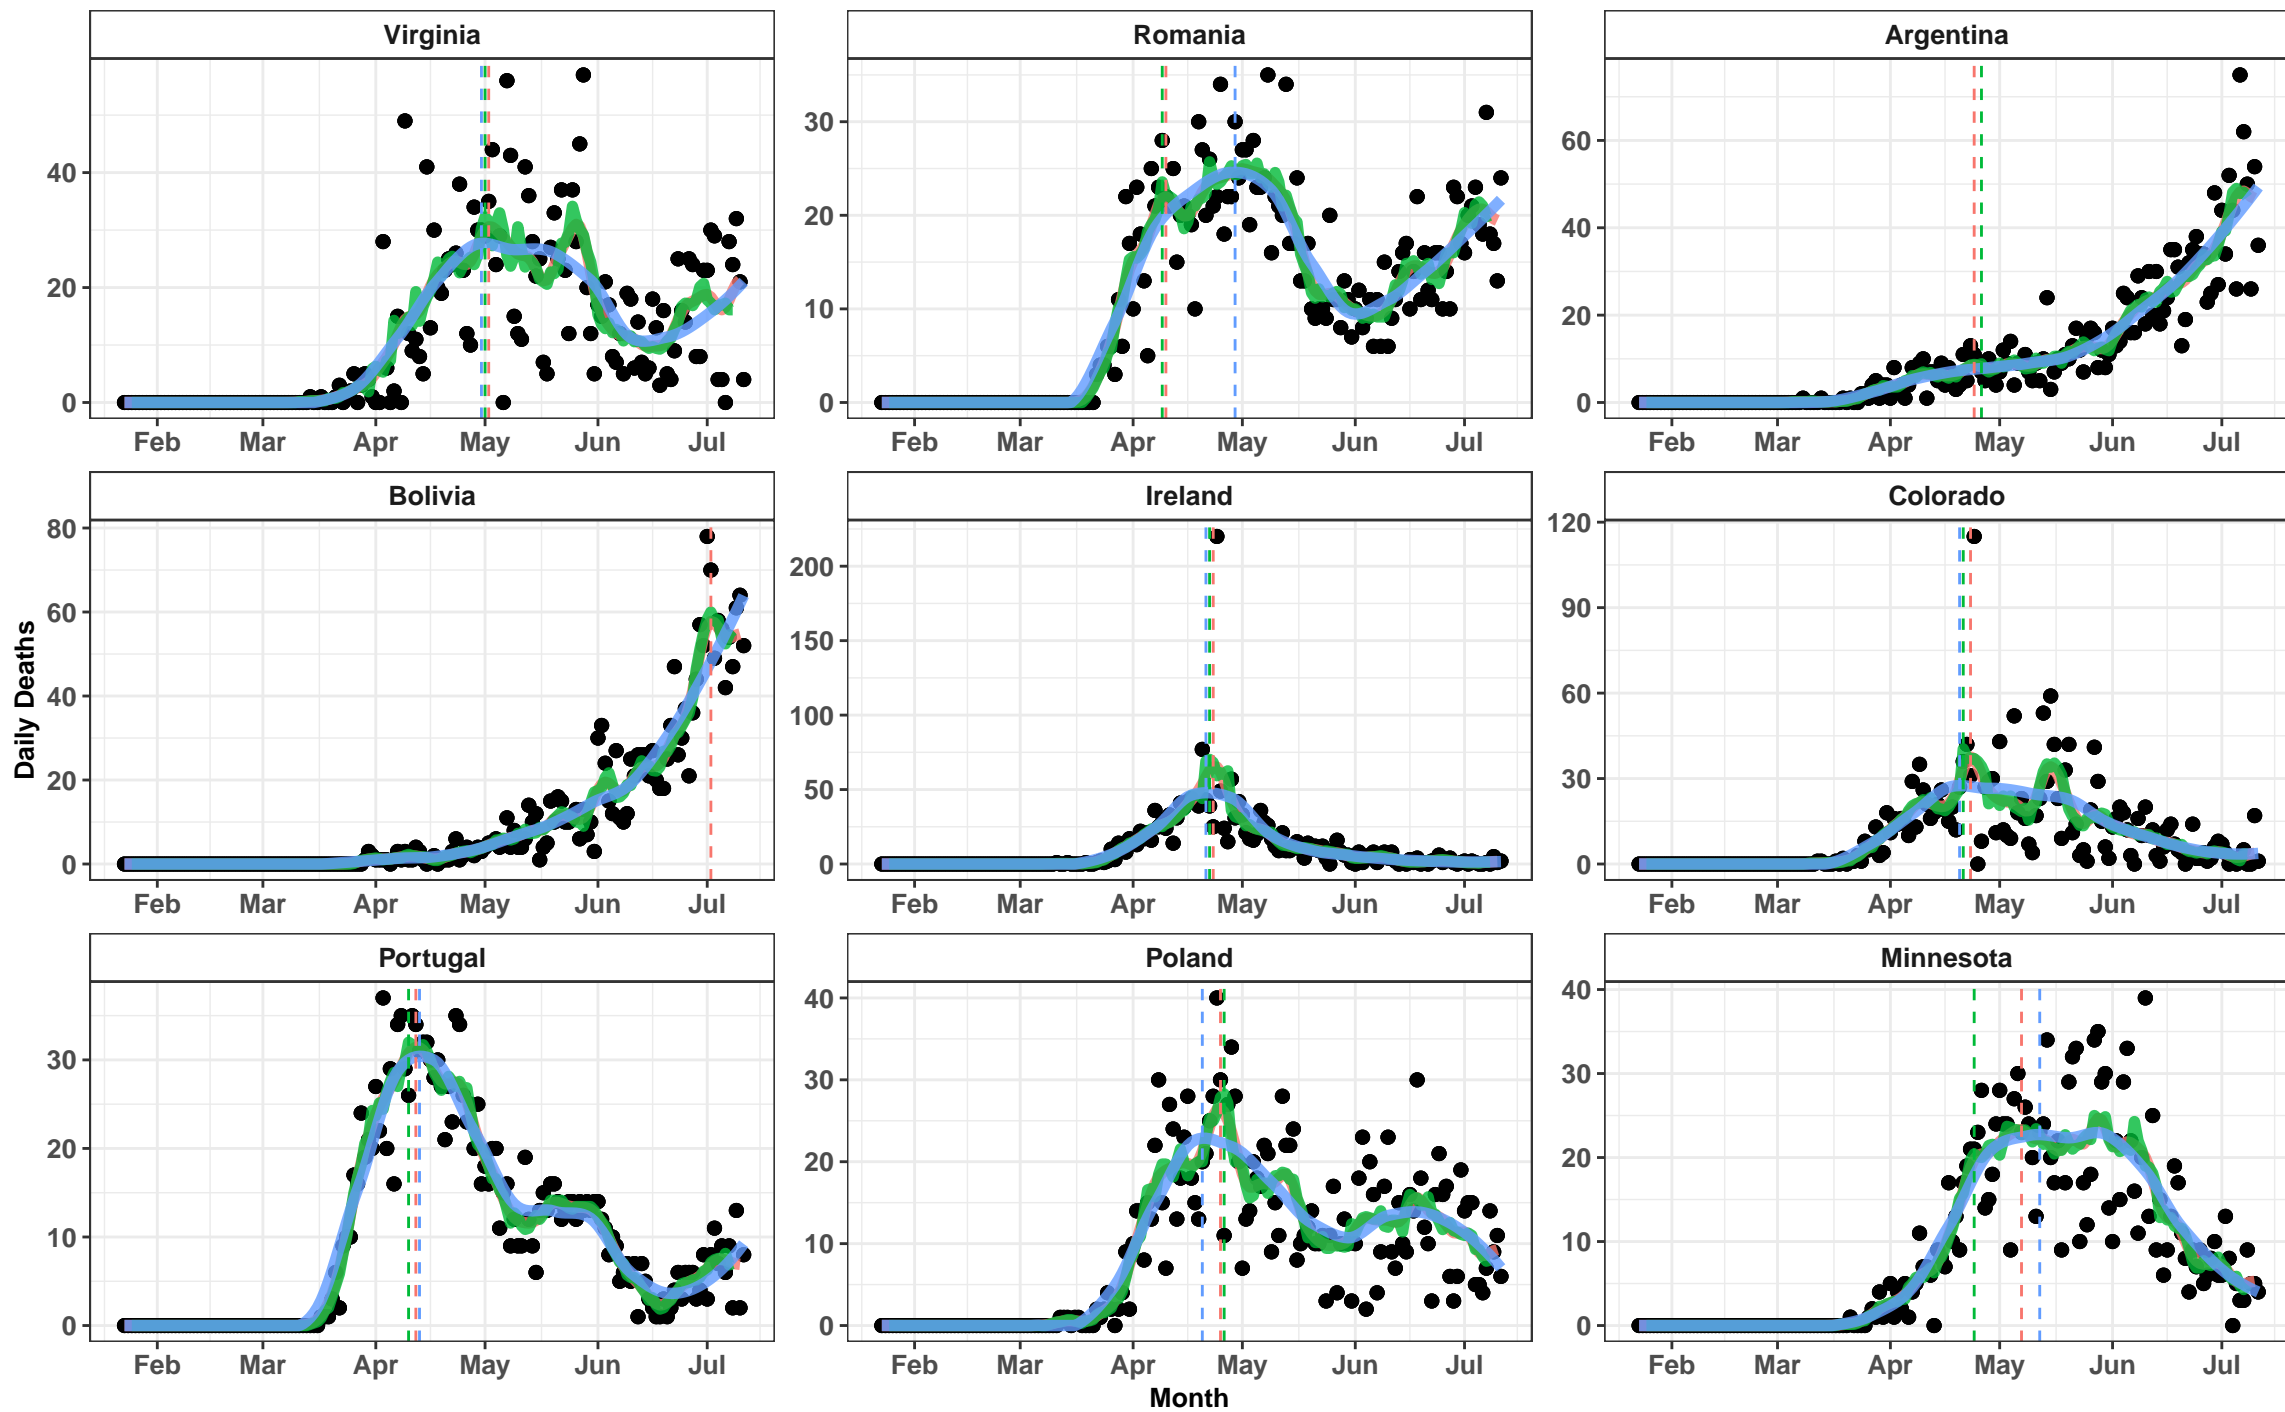

3 X 10 Day Rolling Average 7 Day Rolling Average Loess

3 X 10 Day Rolling Average 7 Day Rolling Average Loess

3 X 10 Day Rolling Average 7 Day Rolling Average Loess

Month

3 X 10 Day Rolling Average 7 Day Rolling Average Loess

3 X 10 Day Rolling Average 7 Day Rolling Average Loess

Month

3 X 10 Day Rolling Average 7 Day Rolling Average Loess

3 X 10 Day Rolling Average 7 Day Rolling Average Loess

3 X 10 Day Rolling Average 7 Day Rolling Average Loess

3 X 10 Day Rolling Average 7 Day Rolling Average Loess

3 X 10 Day Rolling Average 7 Day Rolling Average Loess

3 X 10 Day Rolling Average 7 Day Rolling Average Loess

3 X 10 Day Rolling Average 7 Day Rolling Average Loess