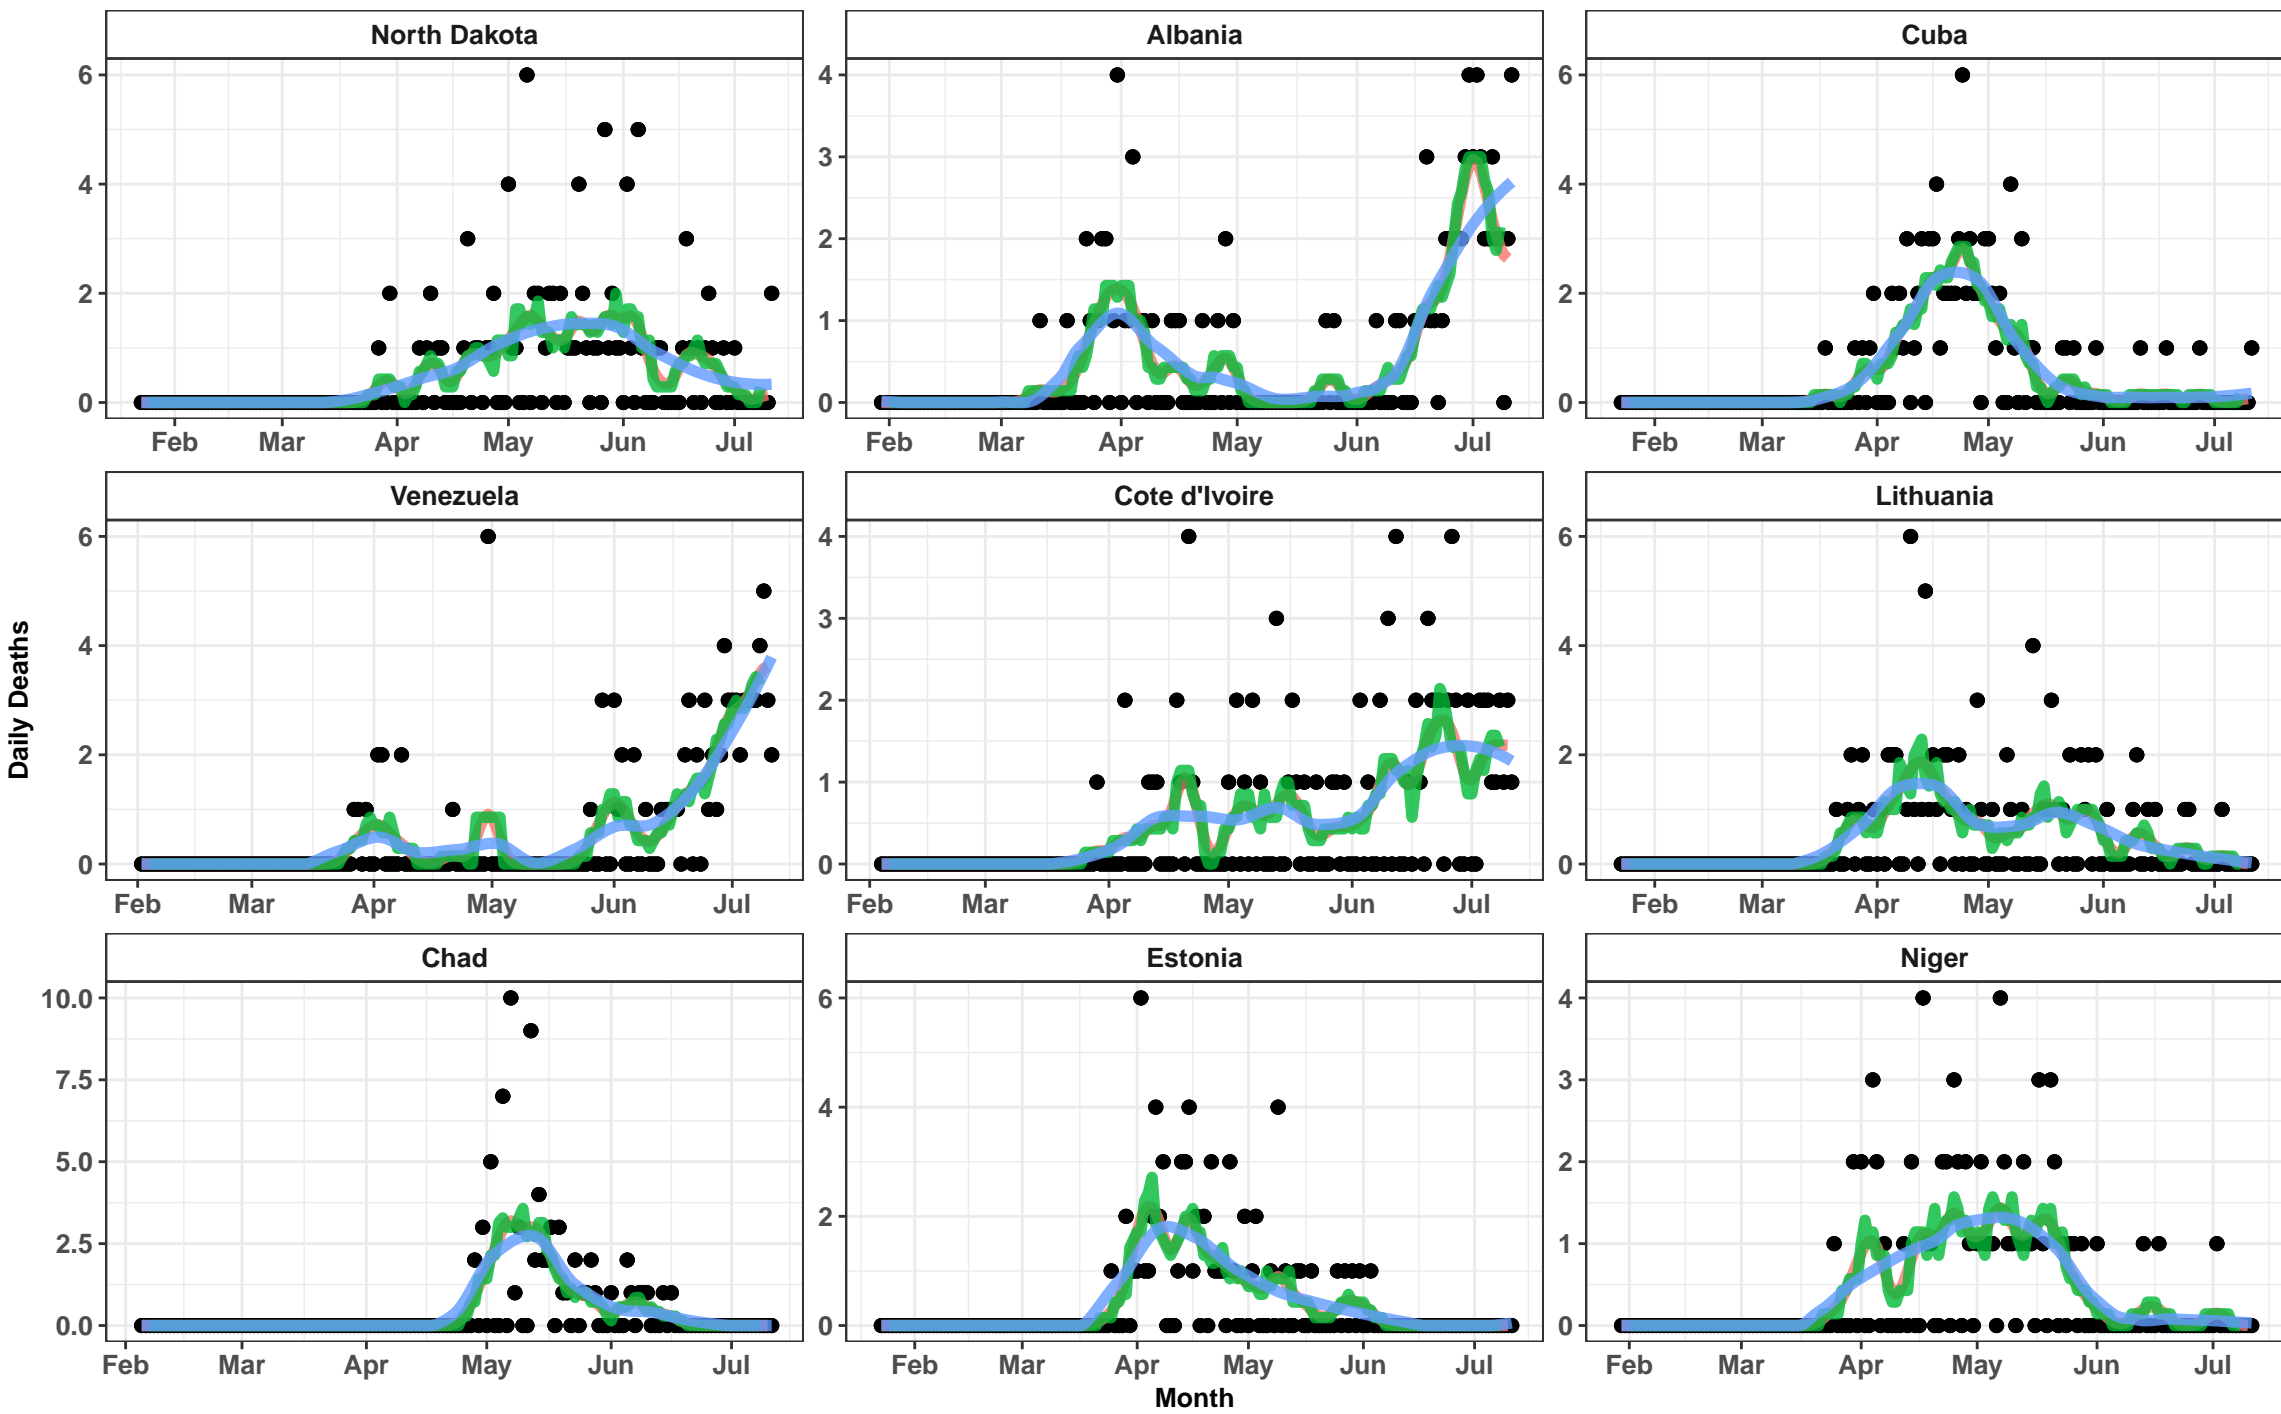

3 X 10 Day Rolling Average 7 Day Rolling Average Loess

3 X 10 Day Rolling Average 7 Day Rolling Average Loess

3 X 10 Day Rolling Average 7 Day Rolling Average Loess

3 X 10 Day Rolling Average 7 Day Rolling Average Loess

3 X 10 Day Rolling Average 7 Day Rolling Average Loess

Month

3 X 10 Day Rolling Average 7 Day Rolling Average Loess

3 X 10 Day Rolling Average 7 Day Rolling Average Loess

3 X 10 Day Rolling Average 7 Day Rolling Average Loess