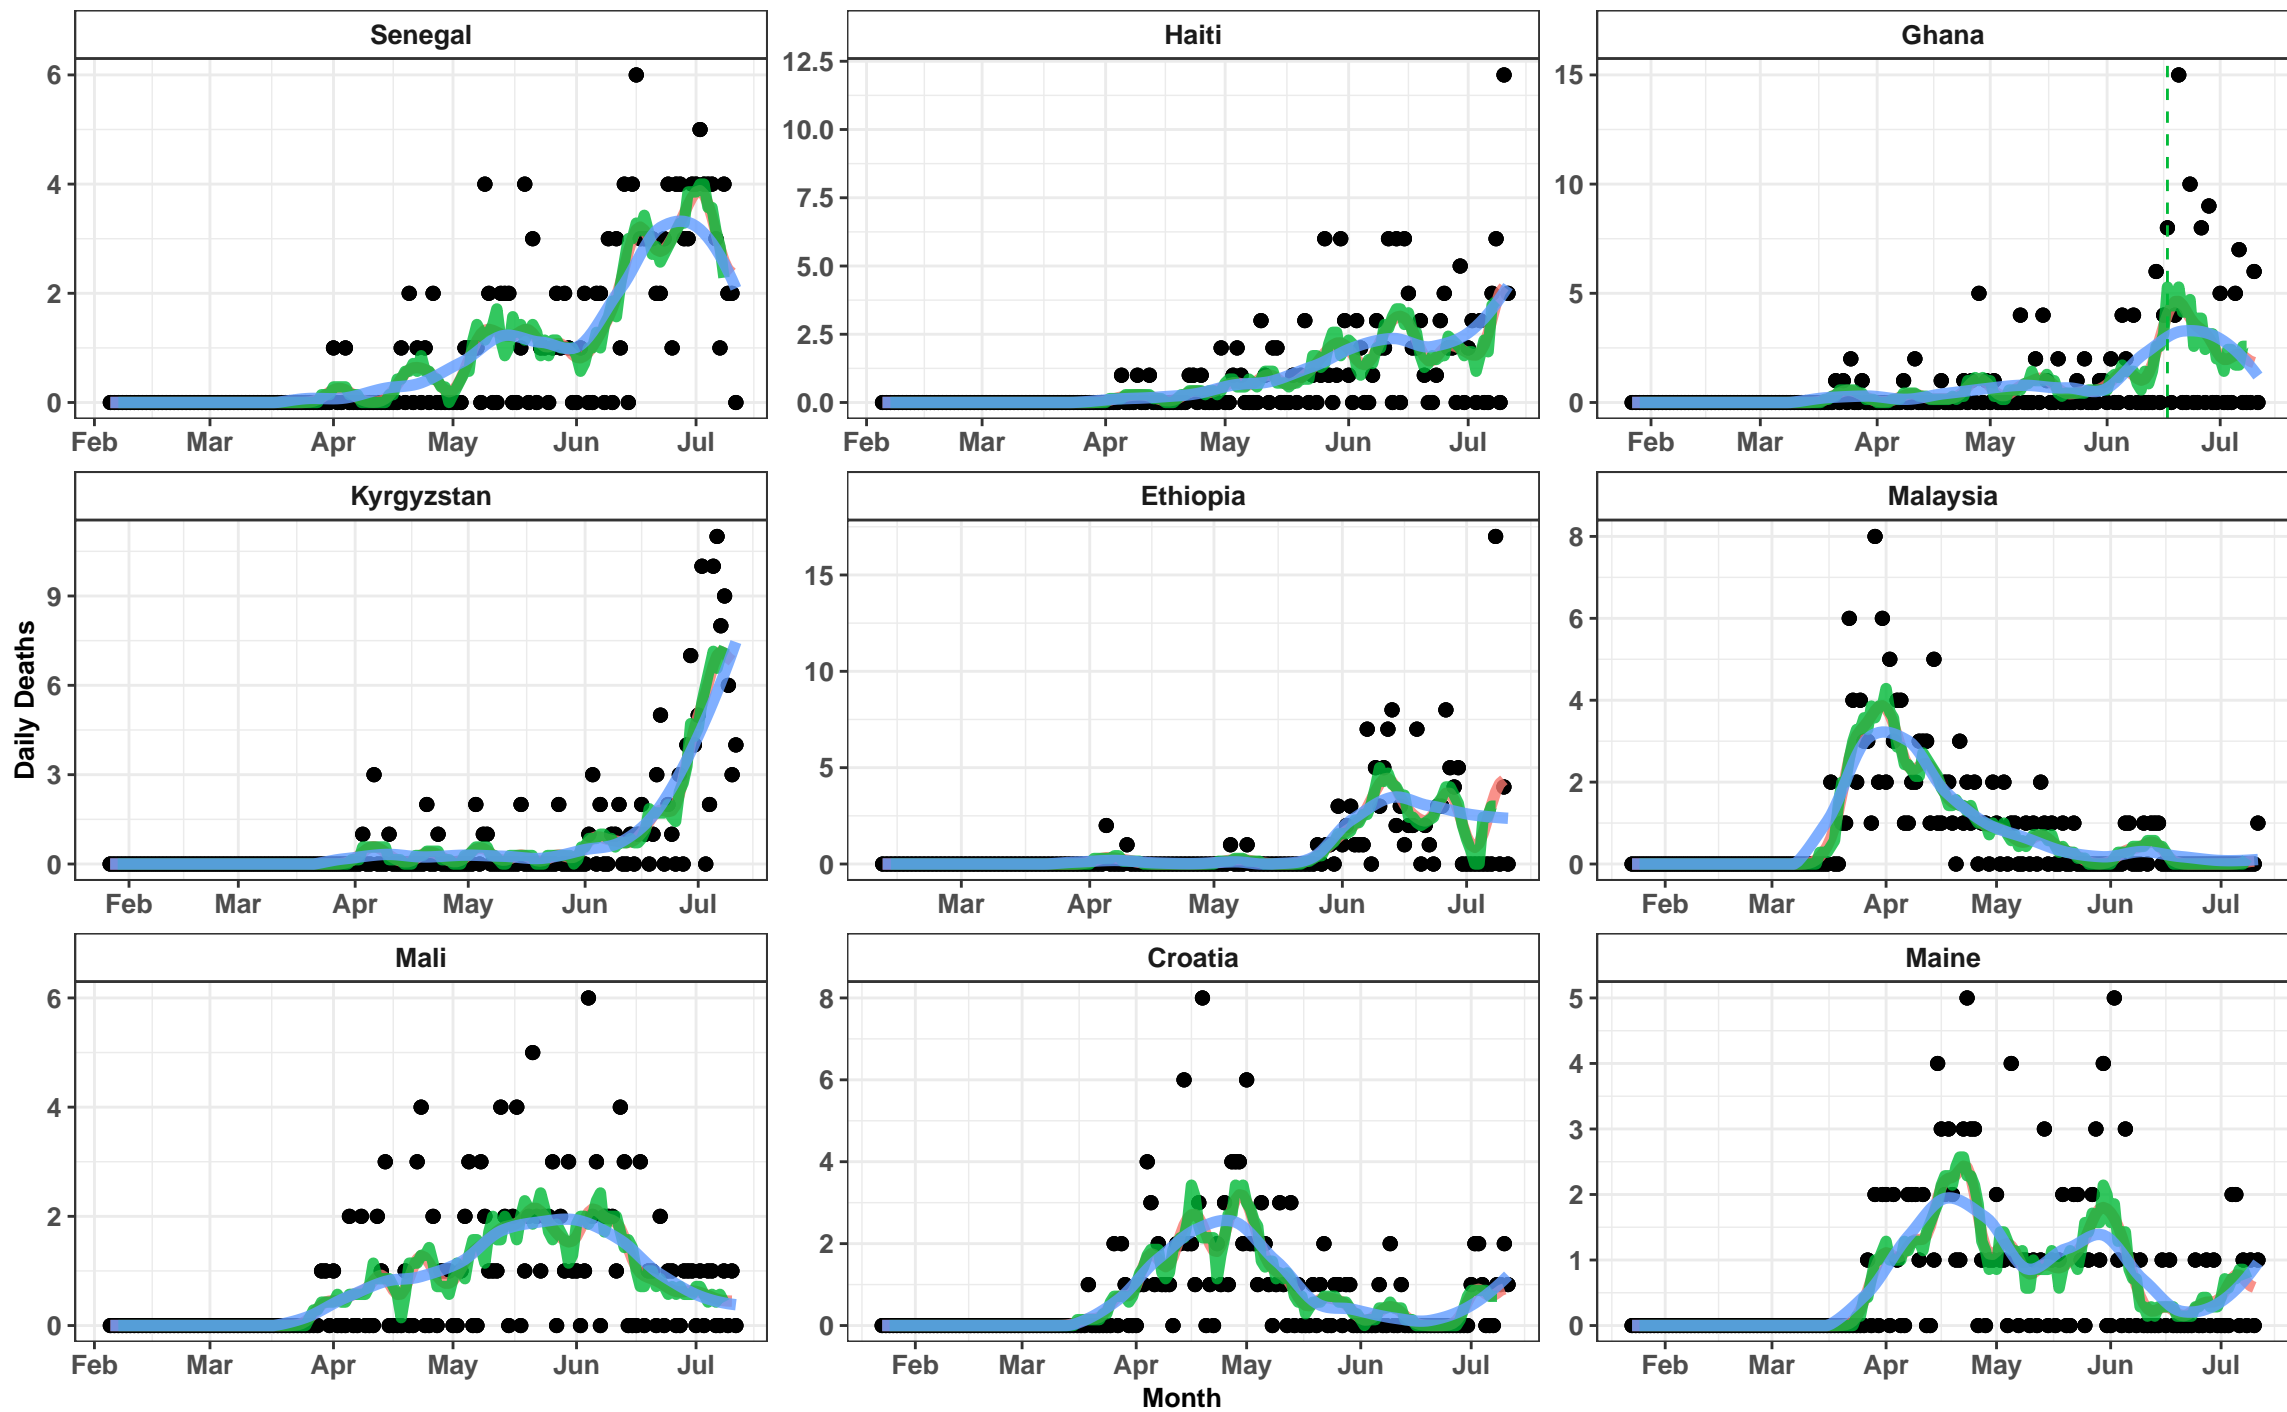

3 X 10 Day Rolling Average 7 Day Rolling Average Loess

Month

3 X 10 Day Rolling Average 7 Day Rolling Average Loess

3 X 10 Day Rolling Average 7 Day Rolling Average Loess

3 X 10 Day Rolling Average 7 Day Rolling Average Loess

3 X 10 Day Rolling Average 7 Day Rolling Average Loess

3 X 10 Day Rolling Average 7 Day Rolling Average Loess

3 X 10 Day Rolling Average 7 Day Rolling Average Loess

3 X 10 Day Rolling Average 7 Day Rolling Average Loess