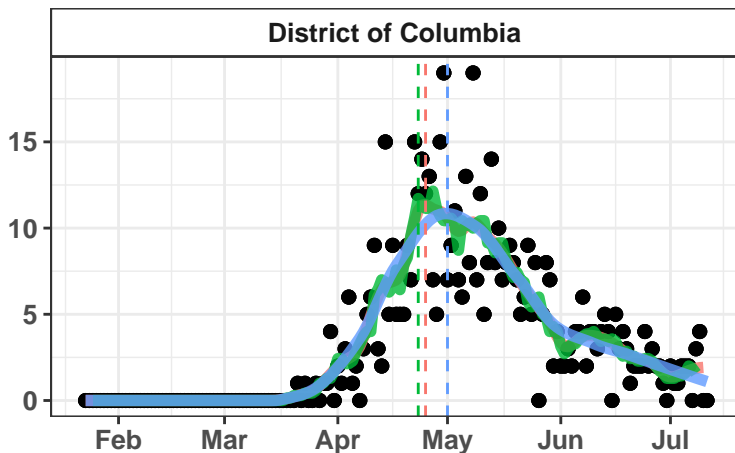

3 X 10 Day Rolling Average 7 Day Rolling Average Loess

3 X 10 Day Rolling Average 7 Day Rolling Average Loess

3 X 10 Day Rolling Average 7 Day Rolling Average Loess

Month

3 X 10 Day Rolling Average 7 Day Rolling Average Loess

3 X 10 Day Rolling Average 7 Day Rolling Average Loess

Month

3 X 10 Day Rolling Average 7 Day Rolling Average Loess

3 X 10 Day Rolling Average 7 Day Rolling Average Loess

3 X 10 Day Rolling Average 7 Day Rolling Average Loess

3 X 10 Day Rolling Average 7 Day Rolling Average Loess

3 X 10 Day Rolling Average 7 Day Rolling Average Loess

3 X 10 Day Rolling Average 7 Day Rolling Average Loess

3 X 10 Day Rolling Average 7 Day Rolling Average Loess