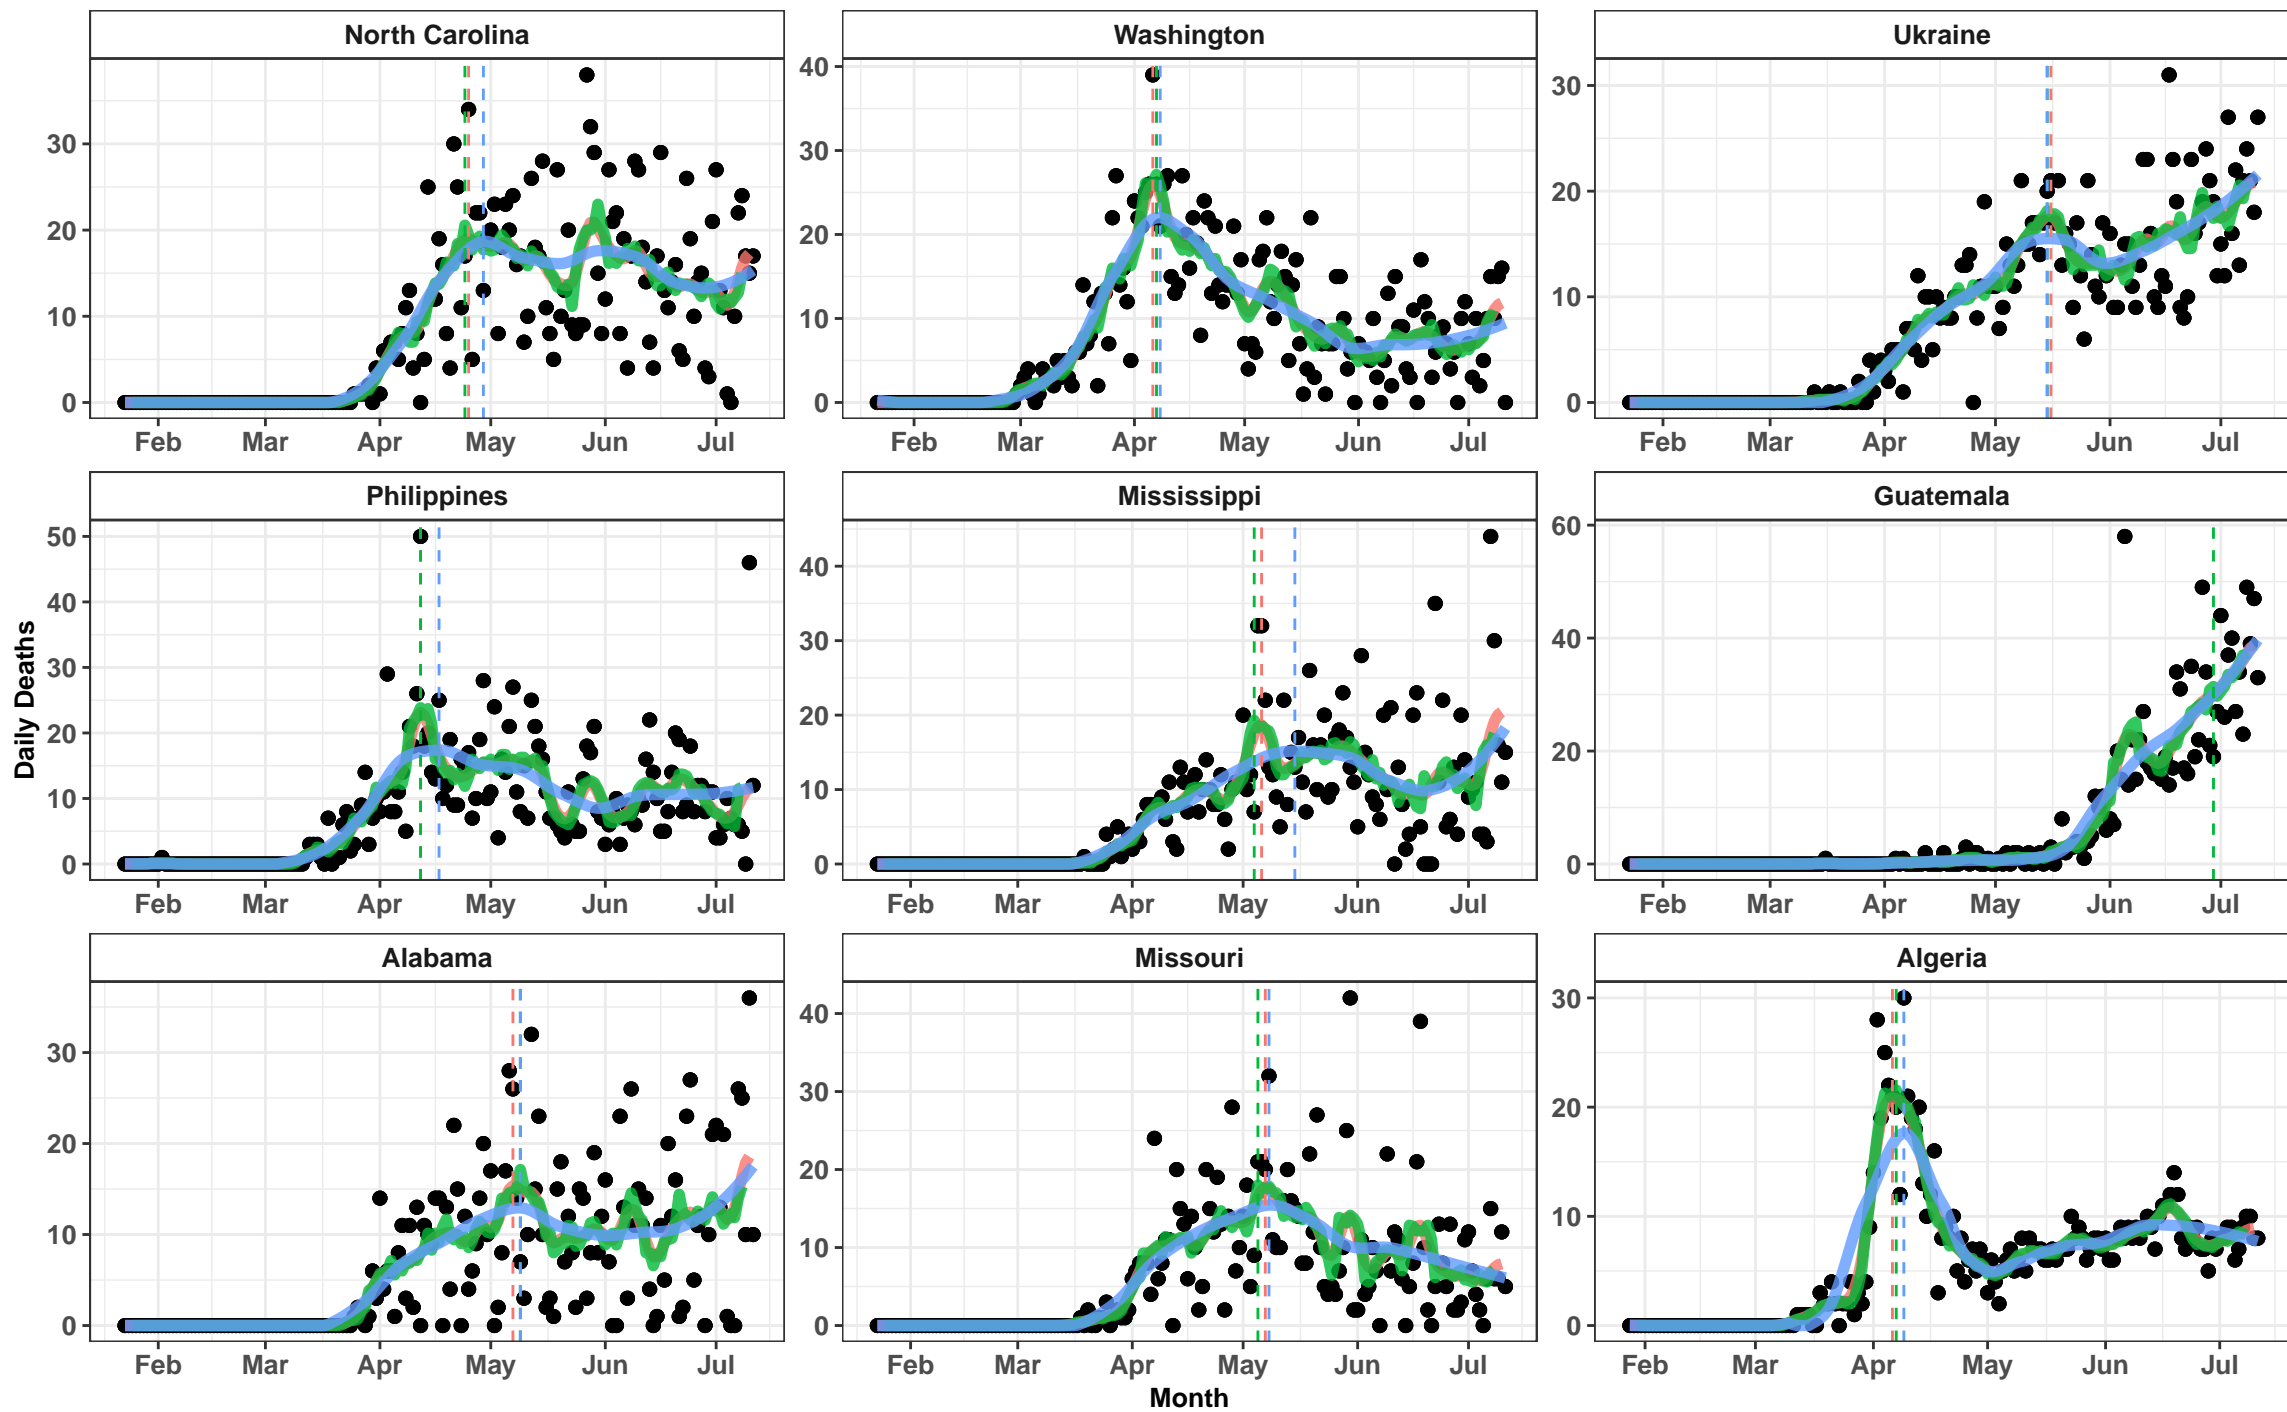

3 X 10 Day Rolling Average 7 Day Rolling Average Loess

3 X 10 Day Rolling Average 7 Day Rolling Average Loess

3 X 10 Day Rolling Average 7 Day Rolling Average Loess

Month

3 X 10 Day Rolling Average 7 Day Rolling Average Loess

3 X 10 Day Rolling Average 7 Day Rolling Average Loess

Month

3 X 10 Day Rolling Average 7 Day Rolling Average Loess

3 X 10 Day Rolling Average 7 Day Rolling Average Loess

3 X 10 Day Rolling Average 7 Day Rolling Average Loess

3 X 10 Day Rolling Average 7 Day Rolling Average Loess

3 X 10 Day Rolling Average 7 Day Rolling Average Loess

3 X 10 Day Rolling Average 7 Day Rolling Average Loess

3 X 10 Day Rolling Average 7 Day Rolling Average Loess