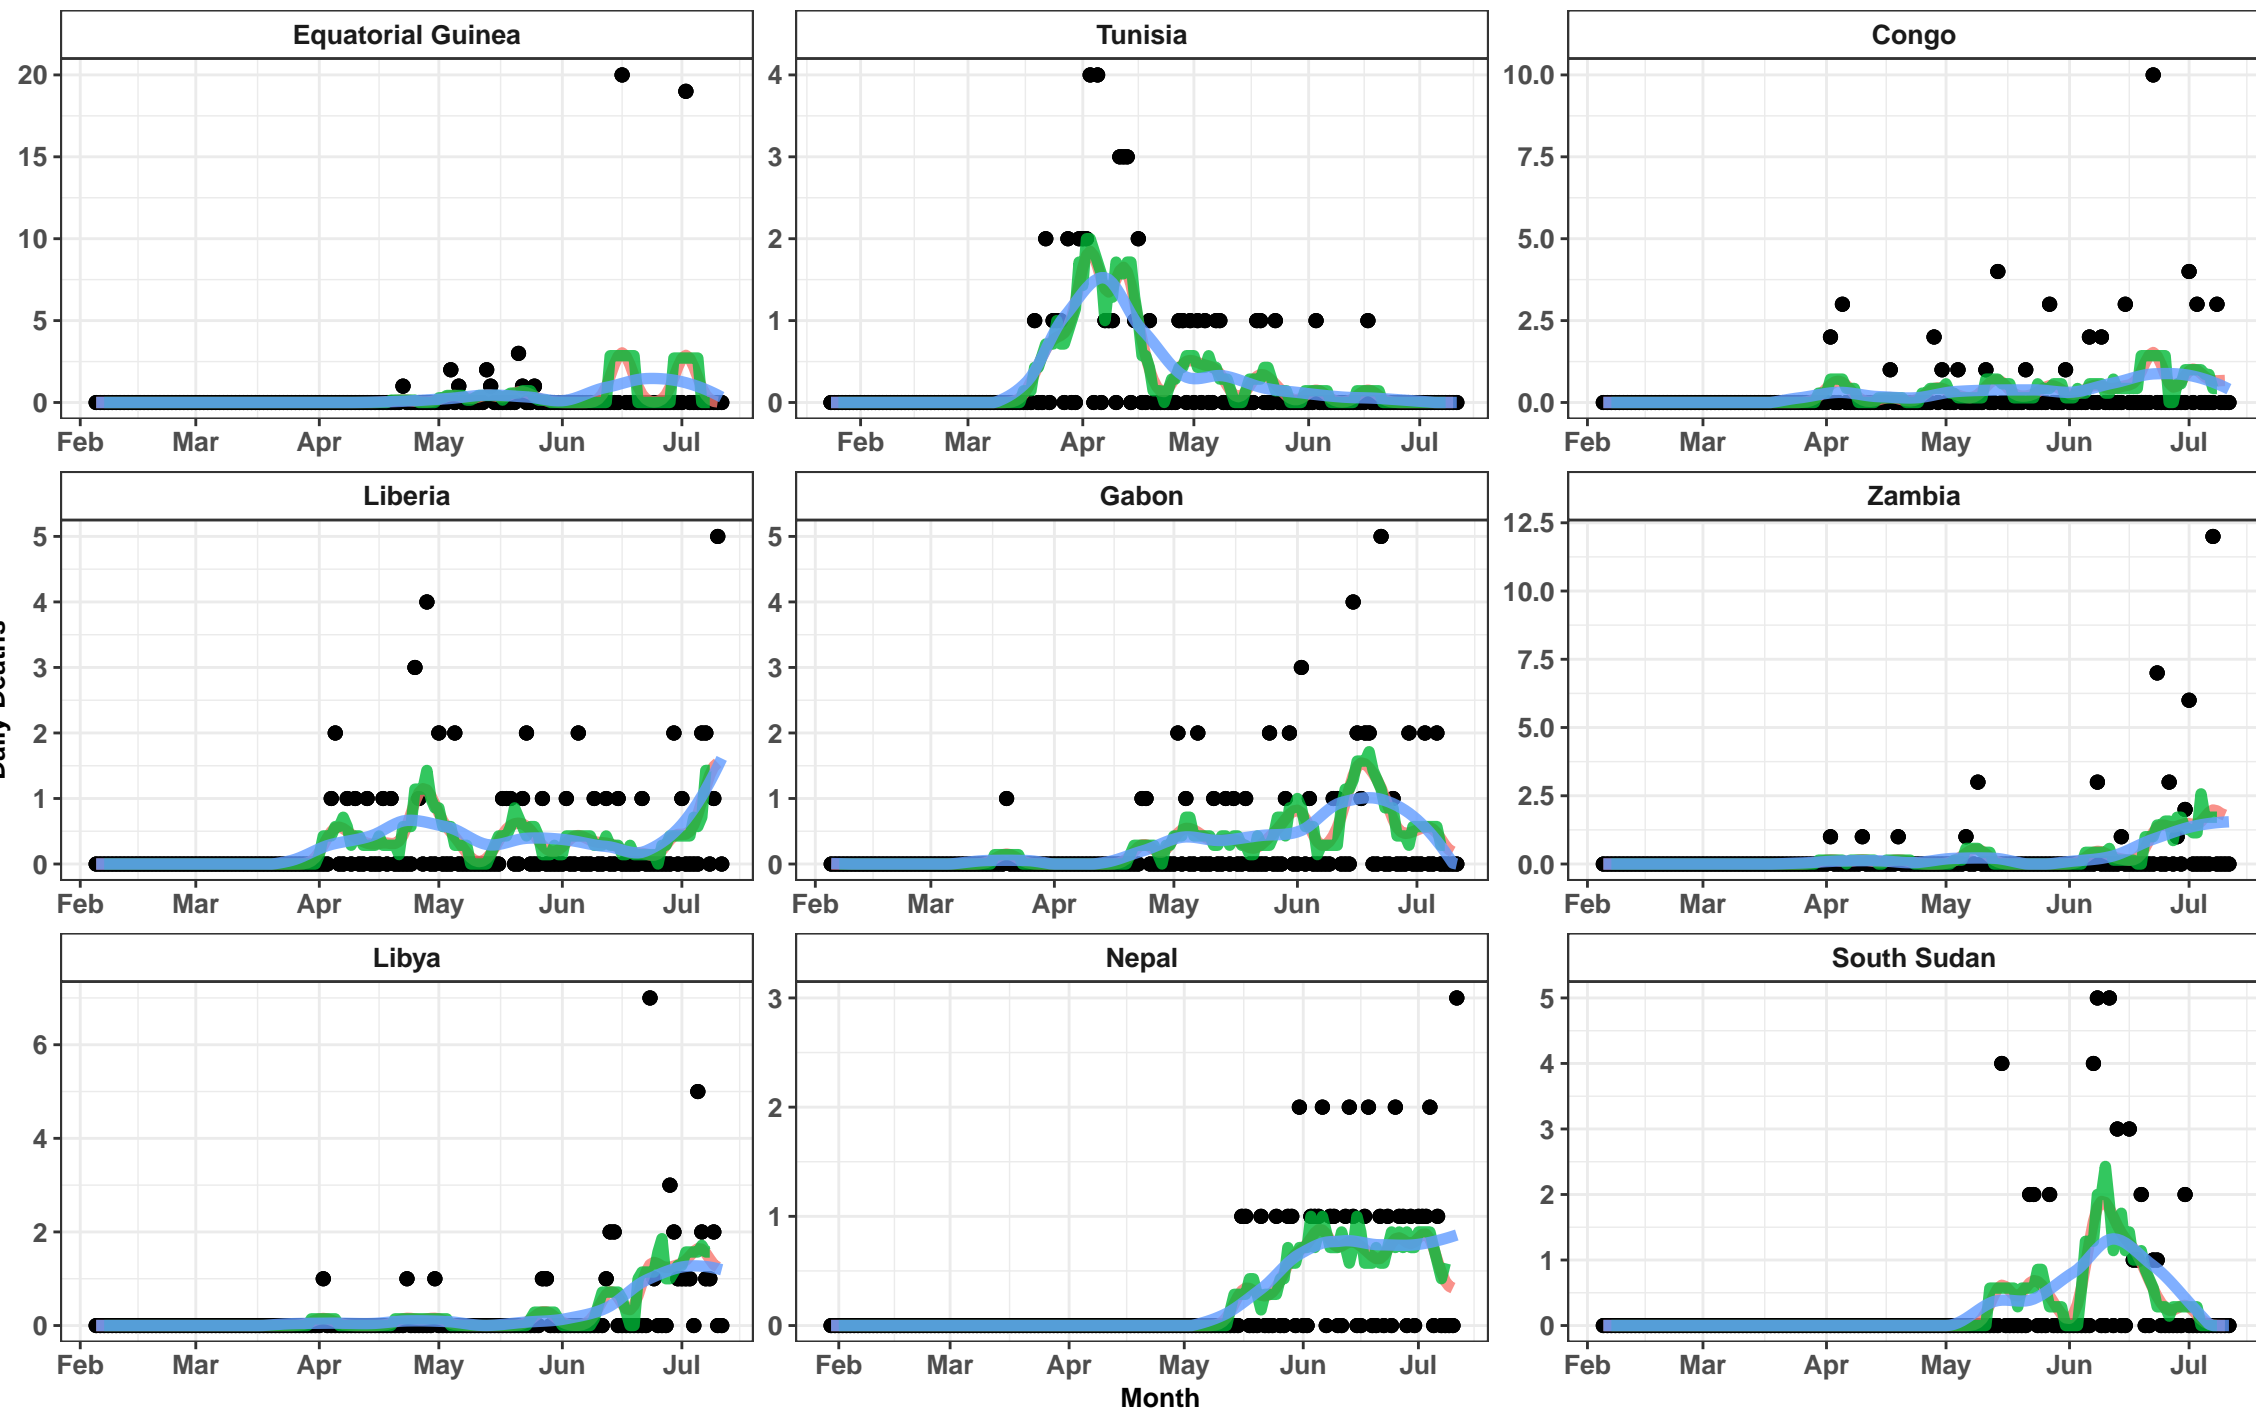

3 X 10 Day Rolling Average 7 Day Rolling Average Loess

3 X 10 Day Rolling Average 7 Day Rolling Average Loess

3 X 10 Day Rolling Average 7 Day Rolling Average Loess

3 X 10 Day Rolling Average 7 Day Rolling Average Loess

3 X 10 Day Rolling Average 7 Day Rolling Average Loess

Month

3 X 10 Day Rolling Average 7 Day Rolling Average Loess

3 X 10 Day Rolling Average 7 Day Rolling Average Loess

3 X 10 Day Rolling Average 7 Day Rolling Average Loess