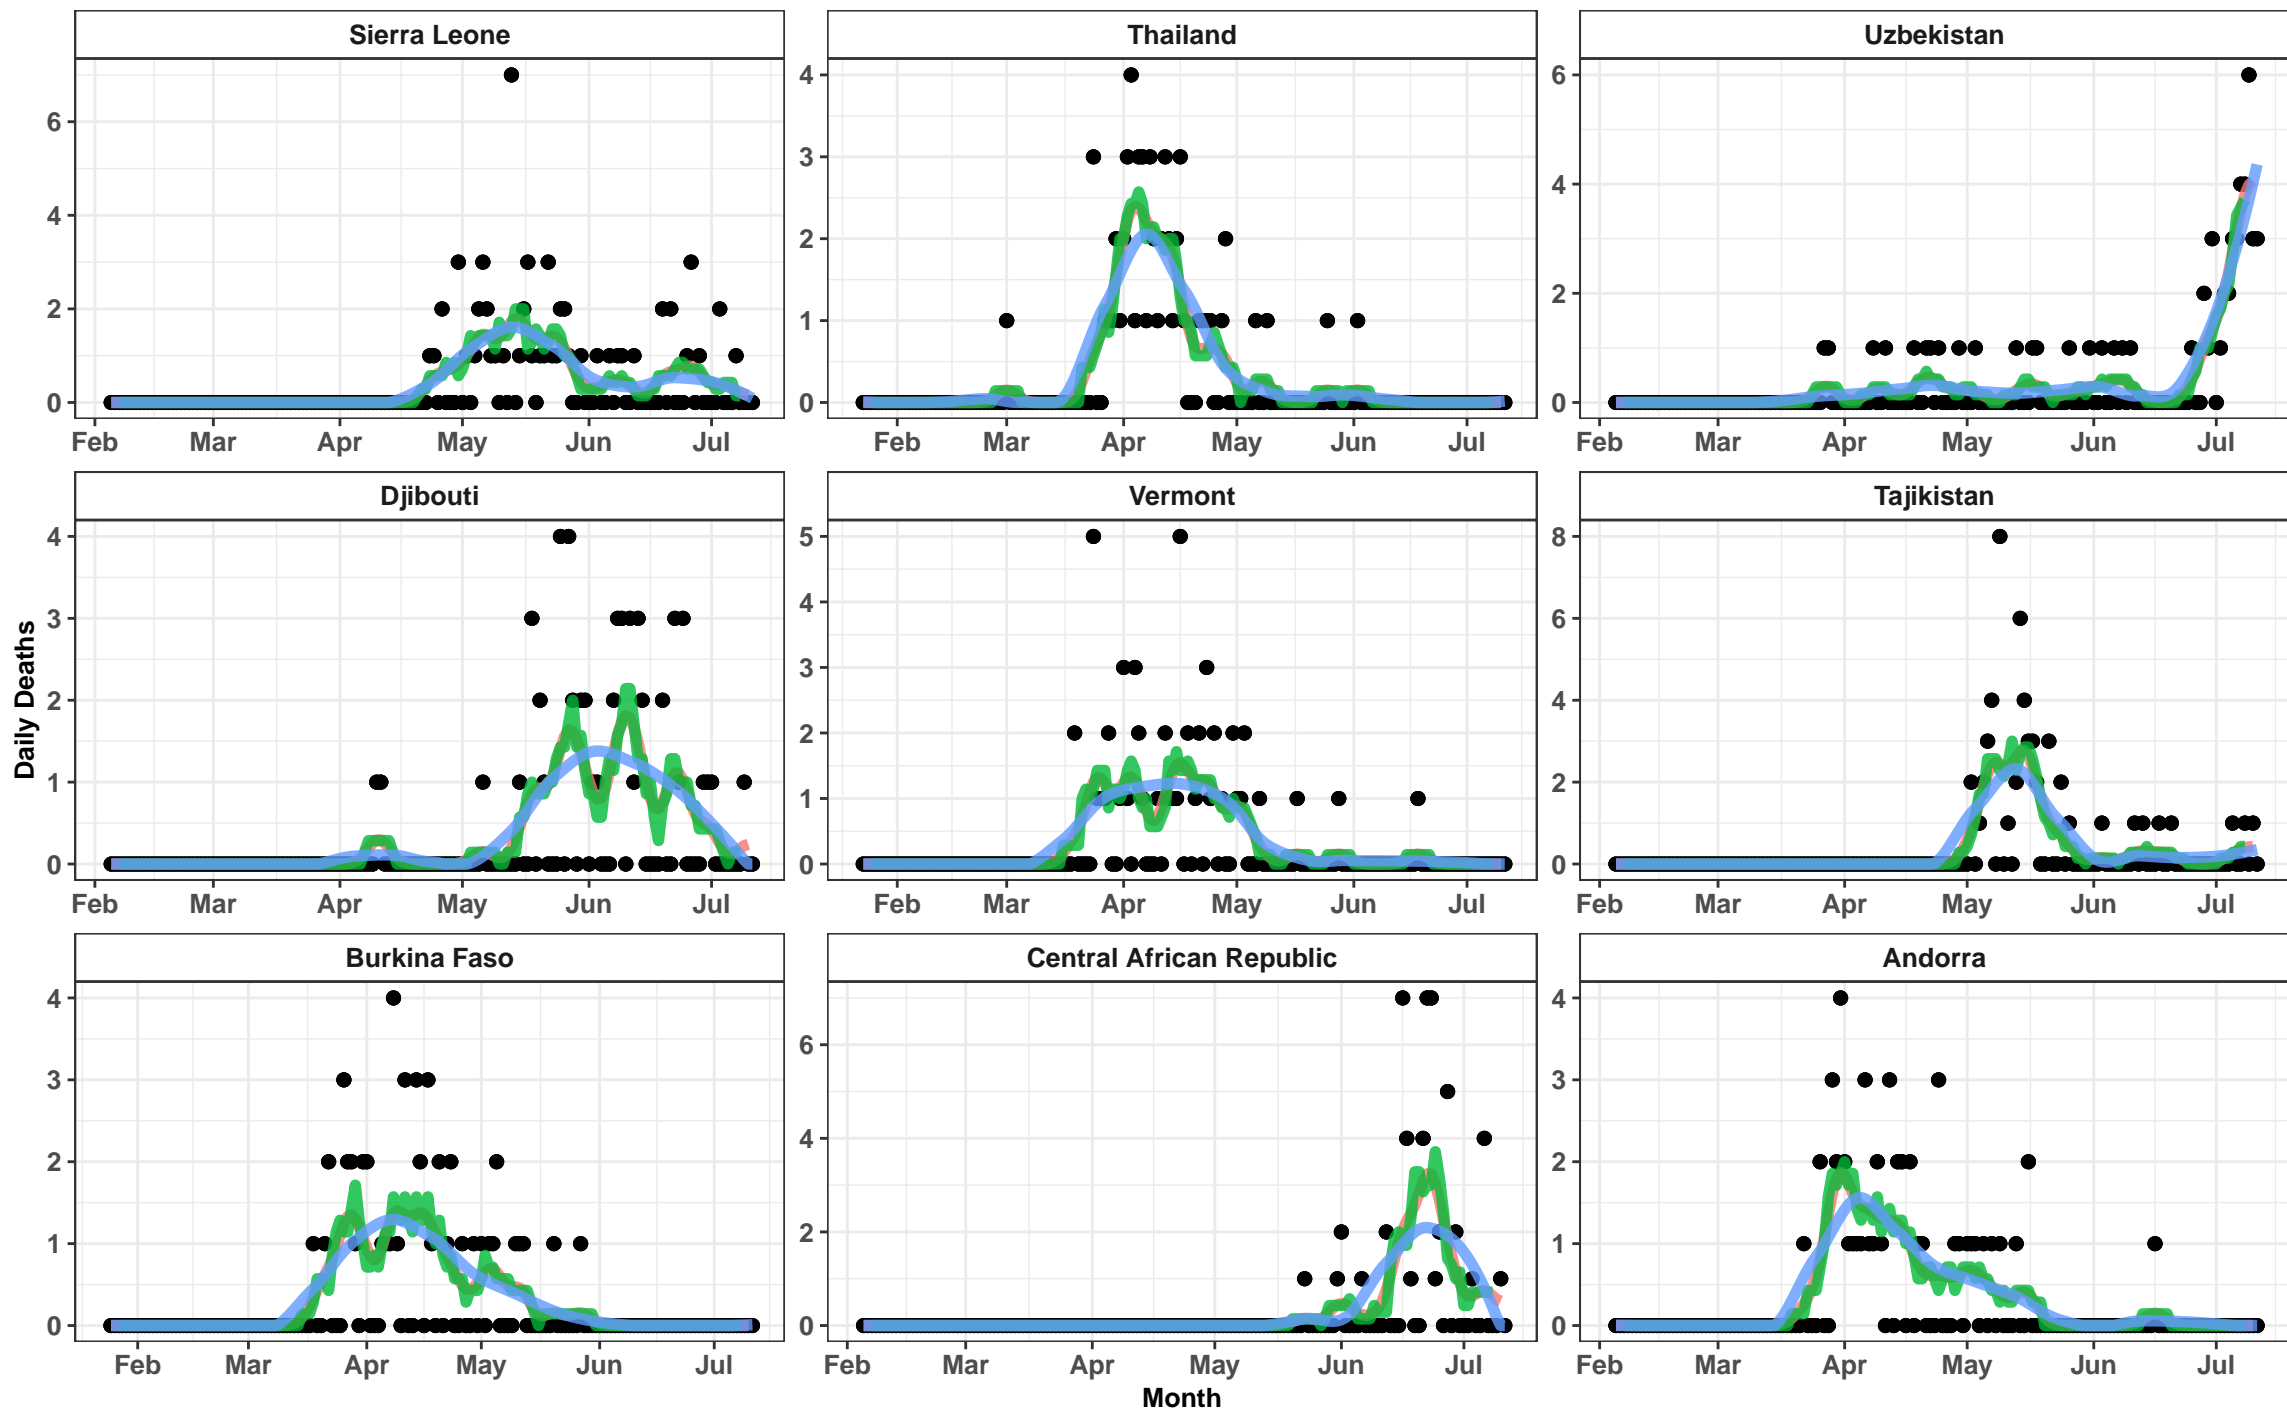

3 X 10 Day Rolling Average 7 Day Rolling Average Loess

3 X 10 Day Rolling Average 7 Day Rolling Average Loess

3 X 10 Day Rolling Average 7 Day Rolling Average Loess

3 X 10 Day Rolling Average 7 Day Rolling Average Loess

3 X 10 Day Rolling Average 7 Day Rolling Average Loess

Month

3 X 10 Day Rolling Average 7 Day Rolling Average Loess

3 X 10 Day Rolling Average 7 Day Rolling Average Loess

3 X 10 Day Rolling Average 7 Day Rolling Average Loess