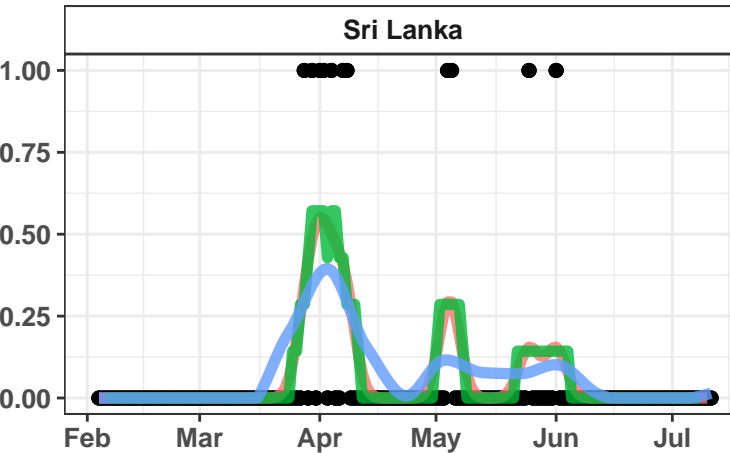

3 X 10 Day Rolling Average 7 Day Rolling Average Loess

Month

3 X 10 Day Rolling Average 7 Day Rolling Average Loess

3 X 10 Day Rolling Average 7 Day Rolling Average Loess

3 X 10 Day Rolling Average 7 Day Rolling Average Loess

3 X 10 Day Rolling Average 7 Day Rolling Average Loess

3 X 10 Day Rolling Average 7 Day Rolling Average Loess

3 X 10 Day Rolling Average 7 Day Rolling Average Loess

3 X 10 Day Rolling Average 7 Day Rolling Average Loess