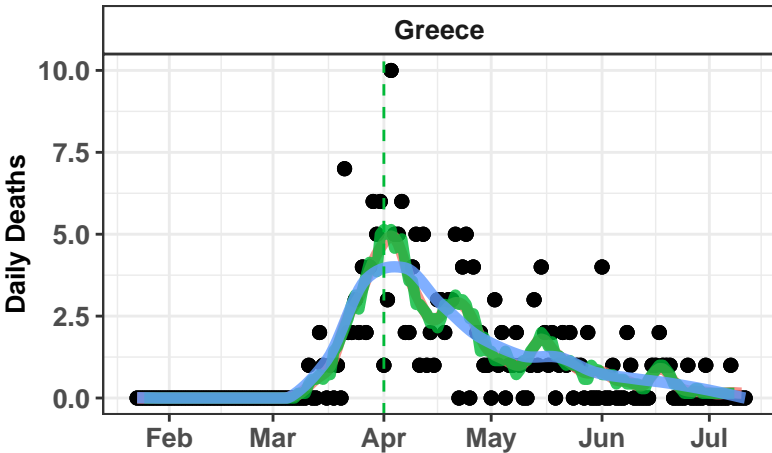

3 X 10 Day Rolling Average 7 Day Rolling Average Loess

Month

3 X 10 Day Rolling Average 7 Day Rolling Average Loess

3 X 10 Day Rolling Average 7 Day Rolling Average Loess

3 X 10 Day Rolling Average 7 Day Rolling Average Loess

3 X 10 Day Rolling Average 7 Day Rolling Average Loess

3 X 10 Day Rolling Average 7 Day Rolling Average Loess

3 X 10 Day Rolling Average 7 Day Rolling Average Loess

3 X 10 Day Rolling Average 7 Day Rolling Average Loess