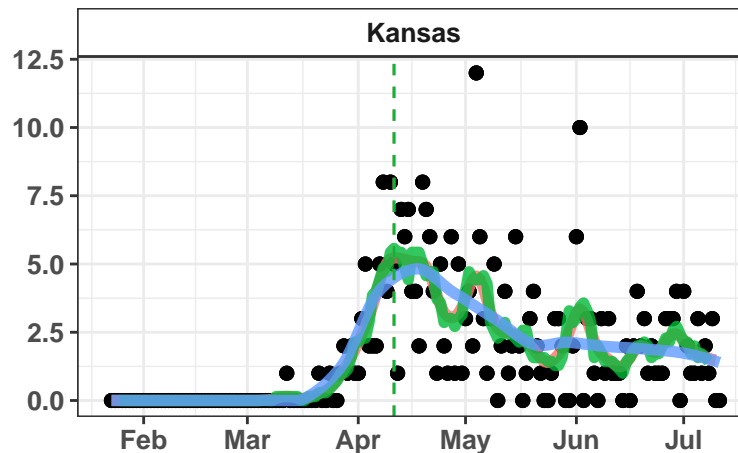

3 X 10 Day Rolling Average 7 Day Rolling Average Loess

Month

3 X 10 Day Rolling Average 7 Day Rolling Average Loess

3 X 10 Day Rolling Average 7 Day Rolling Average Loess

3 X 10 Day Rolling Average 7 Day Rolling Average Loess

3 X 10 Day Rolling Average 7 Day Rolling Average Loess

3 X 10 Day Rolling Average 7 Day Rolling Average Loess

3 X 10 Day Rolling Average 7 Day Rolling Average Loess

3 X 10 Day Rolling Average 7 Day Rolling Average Loess