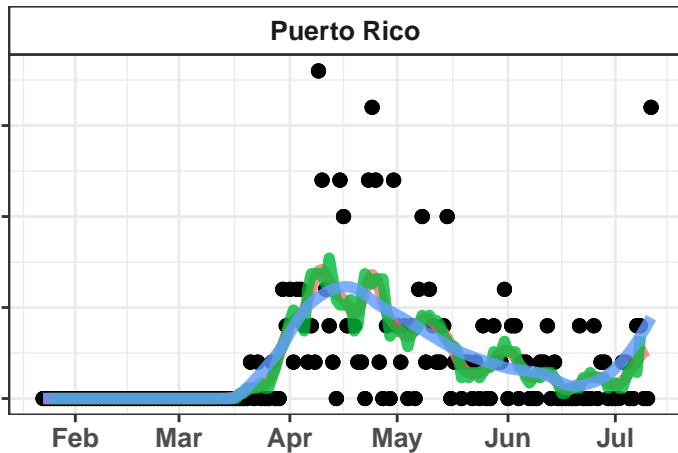

3 X 10 Day Rolling Average 7 Day Rolling Average Loess

Month

3 X 10 Day Rolling Average 7 Day Rolling Average Loess

3 X 10 Day Rolling Average 7 Day Rolling Average Loess

3 X 10 Day Rolling Average 7 Day Rolling Average Loess

3 X 10 Day Rolling Average 7 Day Rolling Average Loess

3 X 10 Day Rolling Average 7 Day Rolling Average Loess

3 X 10 Day Rolling Average 7 Day Rolling Average Loess

3 X 10 Day Rolling Average 7 Day Rolling Average Loess