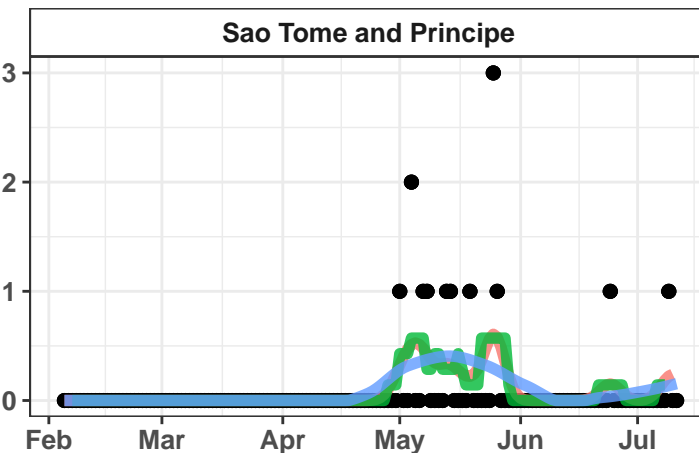

3 X 10 Day Rolling Average 7 Day Rolling Average Loess

Month

3 X 10 Day Rolling Average 7 Day Rolling Average Loess

3 X 10 Day Rolling Average 7 Day Rolling Average Loess

3 X 10 Day Rolling Average 7 Day Rolling Average Loess

3 X 10 Day Rolling Average 7 Day Rolling Average Loess

3 X 10 Day Rolling Average 7 Day Rolling Average Loess

3 X 10 Day Rolling Average 7 Day Rolling Average Loess

3 X 10 Day Rolling Average 7 Day Rolling Average Loess

3 X 10 Day Rolling Average 7 Day Rolling Average Loess

Month