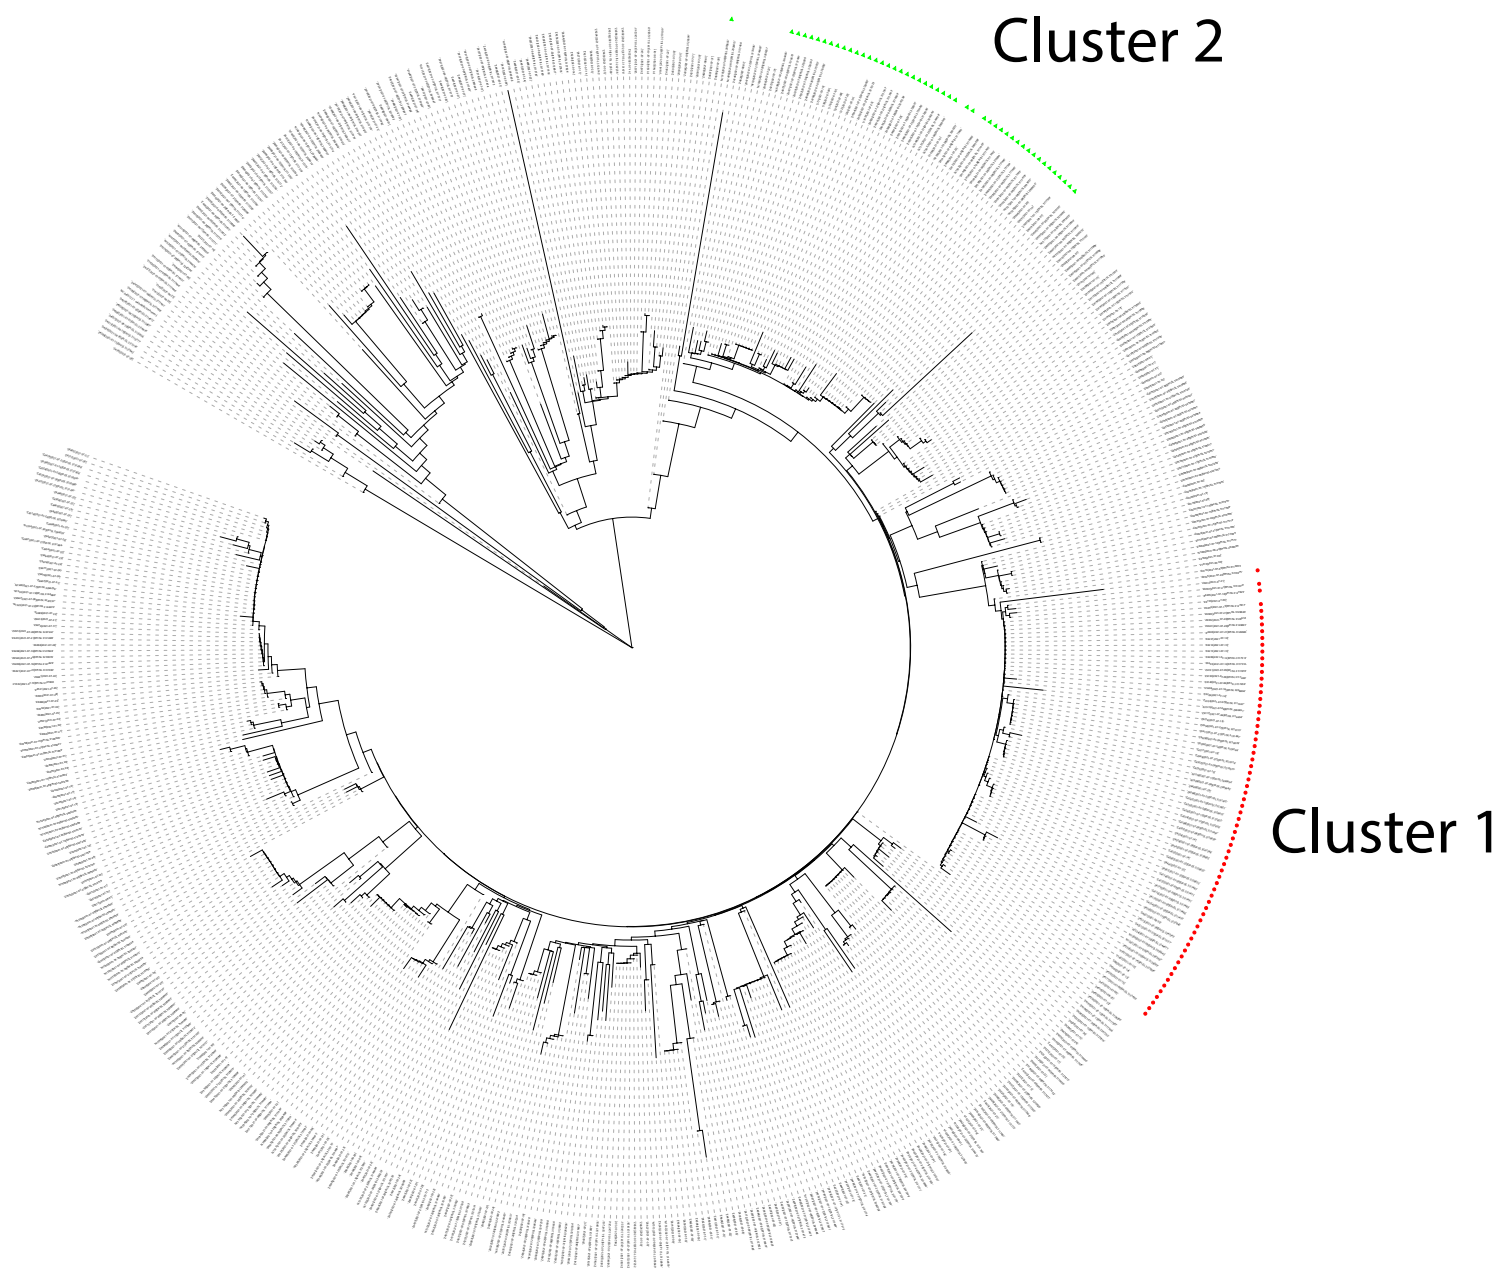

Tree scale: 0.001

Cluster 2

Cluster 1